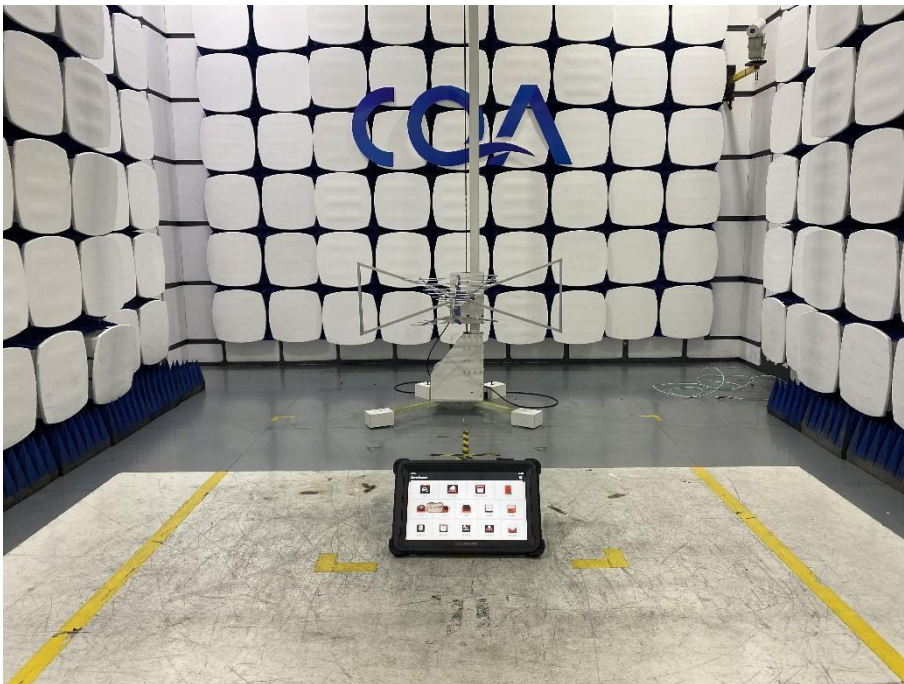

1 Photographs - EUT Test Setup

1.1 Radiated Emission

9KHz~30MHz:

30MHz~1GHz:

Above 1GHz:

1.2 Conducted Emission