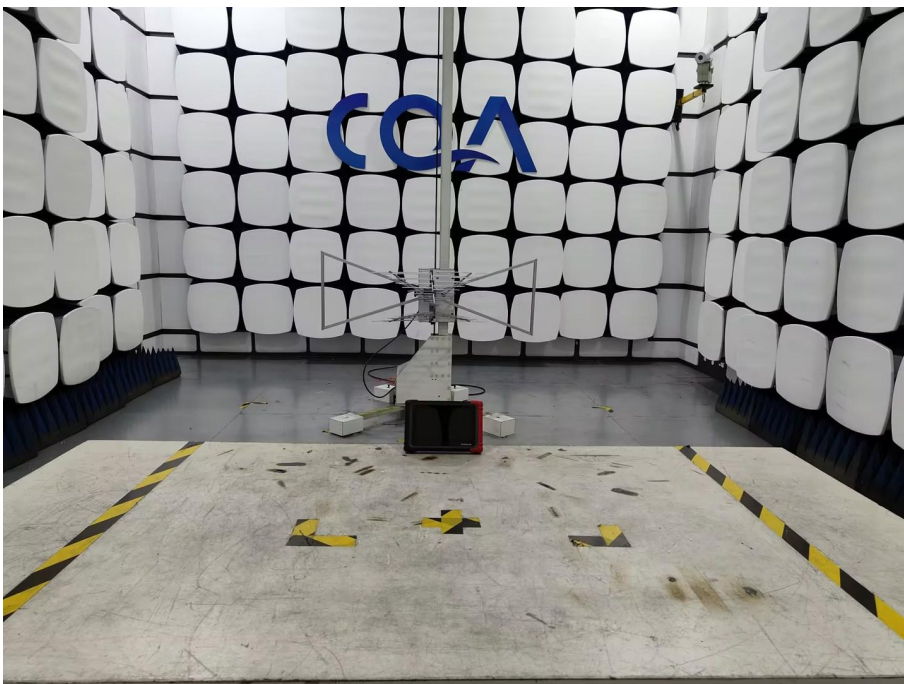

1 Photographs - EUT Test Setup

1.1 Radiated Emission

9KHz~30MHz:

30MHz~1GHz:

Above 1GHz:

1.2 Conducted Emission