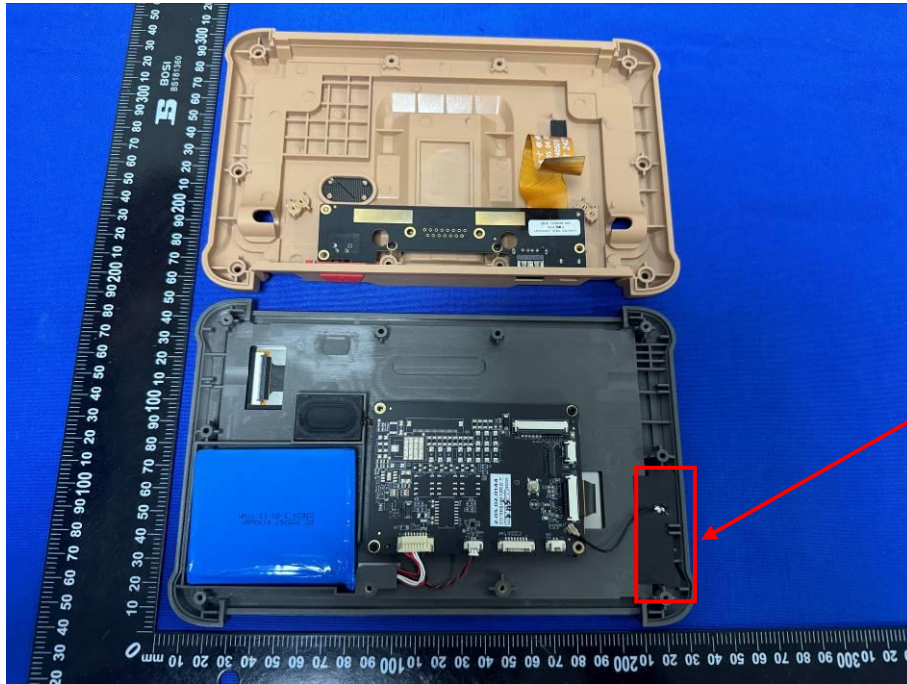

Appendix C: Photographs of EUT

Product: Automotive Diagnostic Tool

Model: TK689BT

Internal Photos

BT/BLE/2.4G
WiFi Antenna