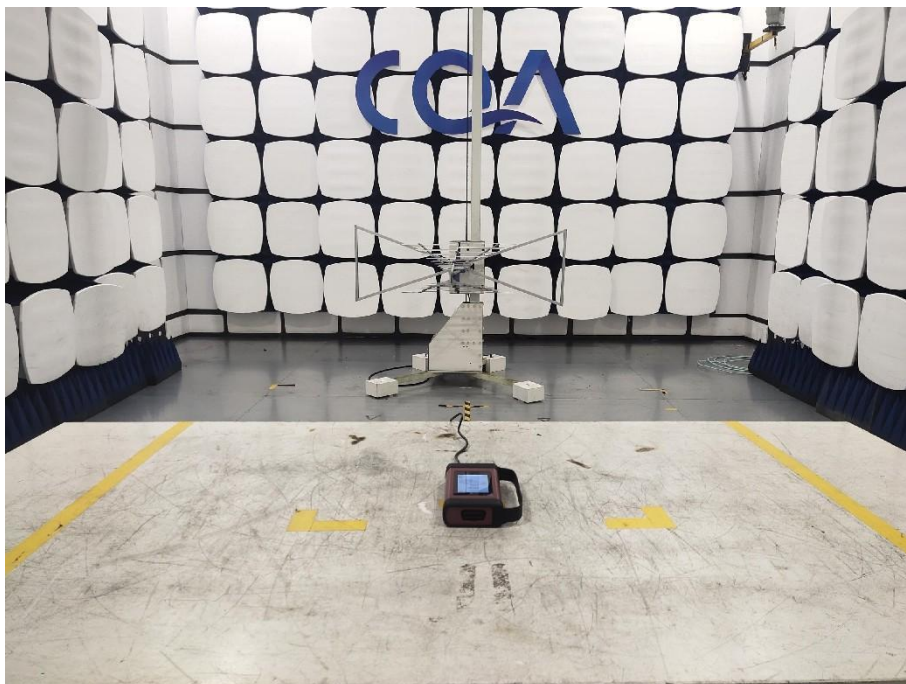

1 Photographs - EUT Test Setup

1.1 Radiated Emission

9KHz~30MHz:

30MHz~1GHz:

Above 1GHz:

1.2 Conducted Emission