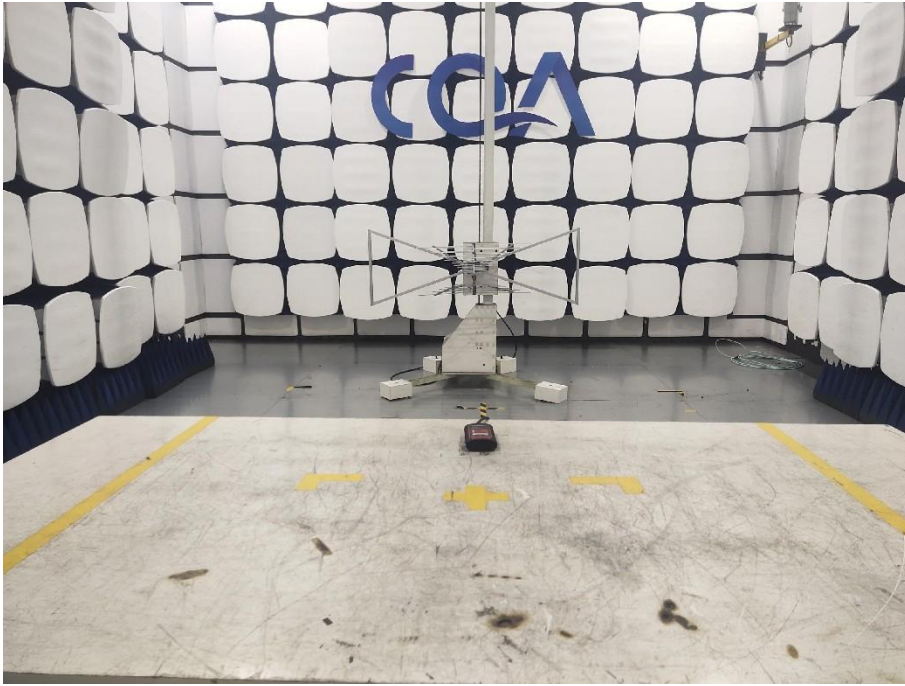


Setup photos

1 Photographs - EUT Test Setup

1.1 Radiated Spurious Emission Test Setup

9kHz~30MHz:

30MHz~1GHz:

Above 1GHz: