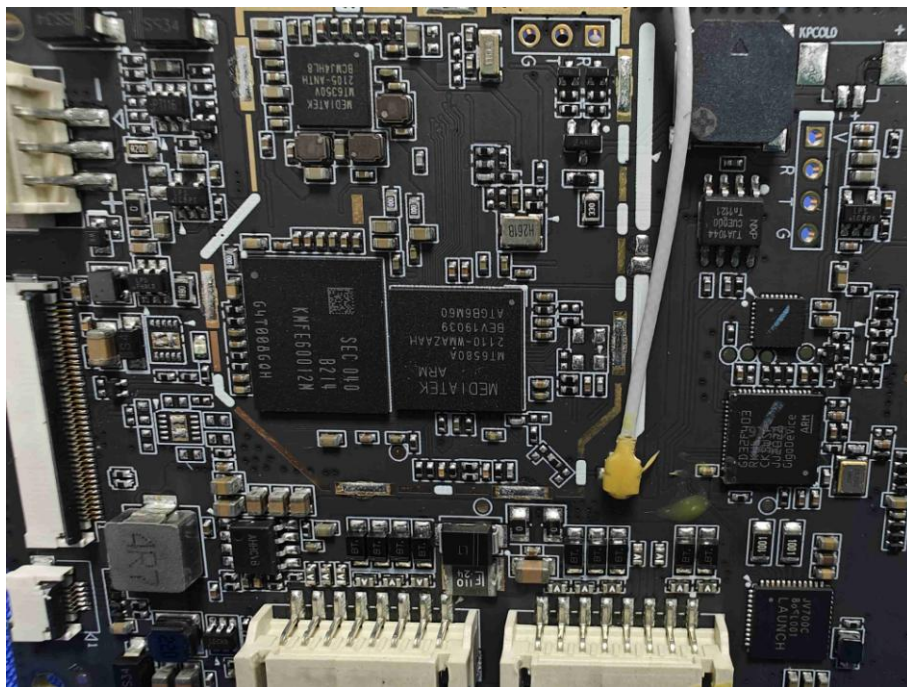

Appendix C: Photographs of EUT

Product: THINKSCAN MT, MUCAR MT, THINKCHECK M70 MOTO,
THINKCHECK M70 PRO

Internal Photos

Model: TKSR6

Model: TKM70

Antenna