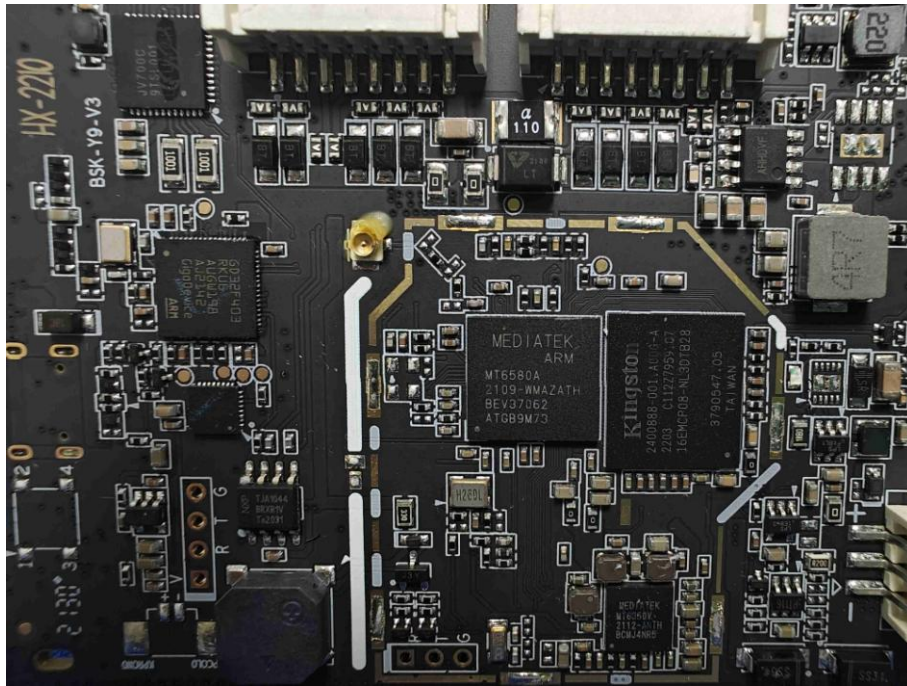

Appendix C: Photographs of EUT

Product: THINKSCAN MT, MUCAR MT, THINKCHECK M70 MOTO,
THINKCHECK M70 PRO

Internal Photos

Model: TKSR6

Model: TKM70

Antenna