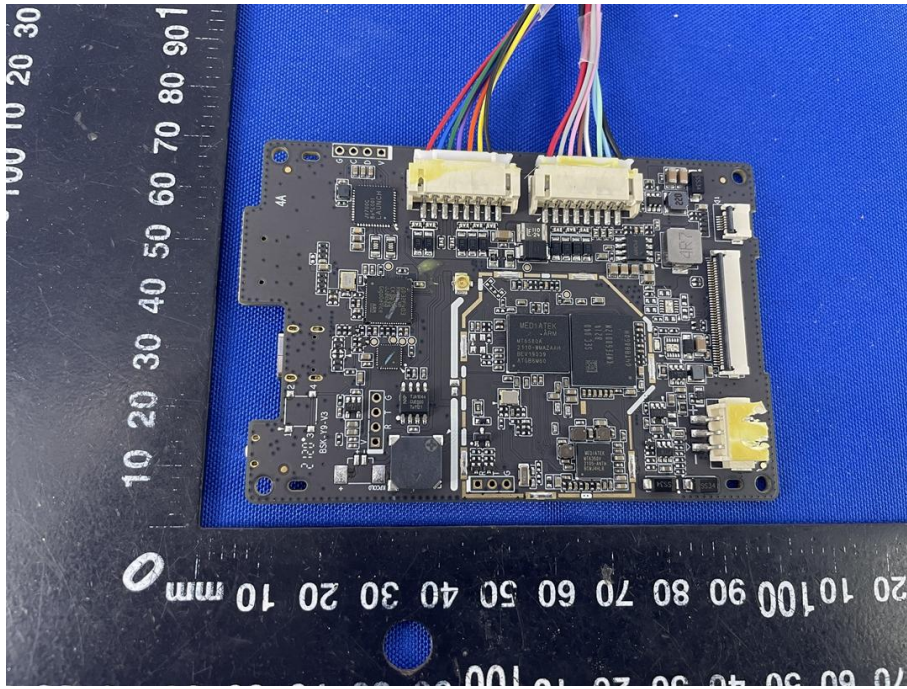

Appendix C: Photographs of EUT

Product: THINKSCAN SR, THINKCHECK M70, THINKTOOL Reader, MUCAR CS

Model: TKSR6

Internal Photos

BT/WIFI Antenna