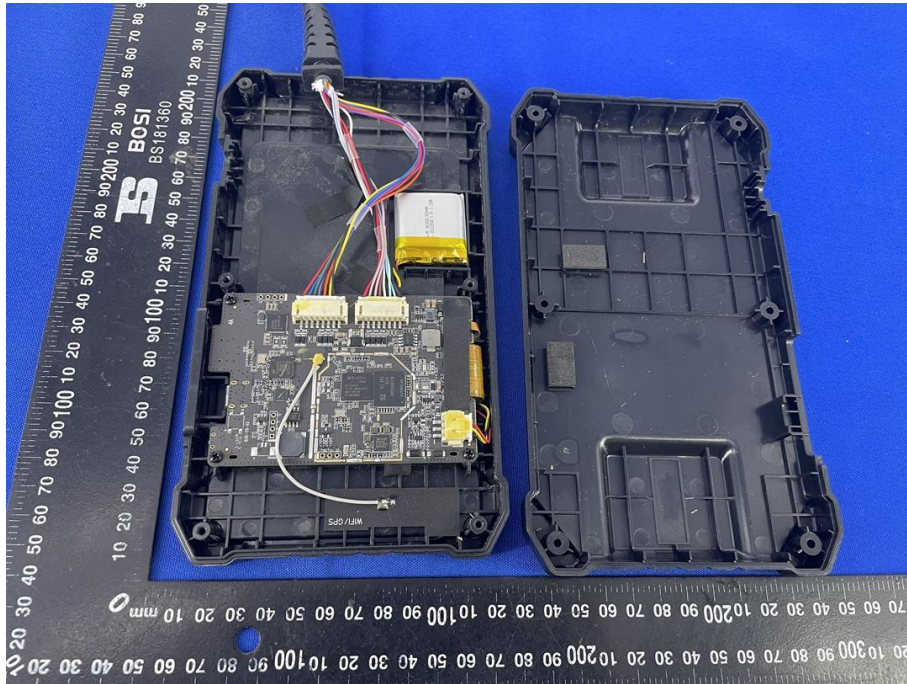

Appendix C: Photographs of EUT

Product: THINKSCAN SR, THINKCHECK M70, THINKTOOL Reader, MUCAR CS

Model: TKSR6

Internal Photos

BT/WIFI Antenna