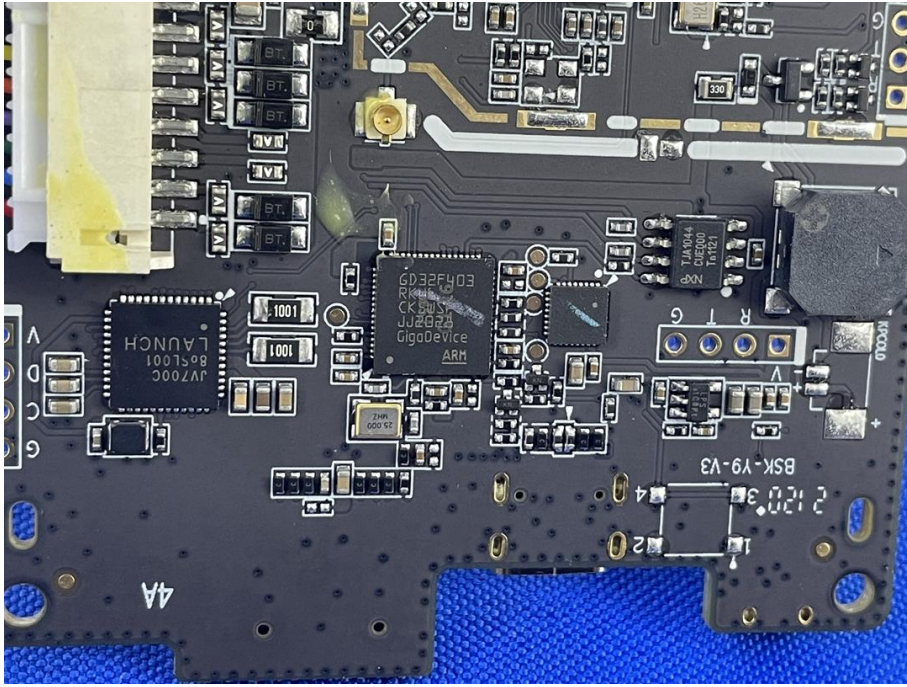

Appendix C: Photographs of EUT

Product: THINKSCAN SR, THINKCHECK M70, THINKTOOL Reader, MUCAR CS

Model: TKSR6

Internal Photos

BT/WIFI Antenna