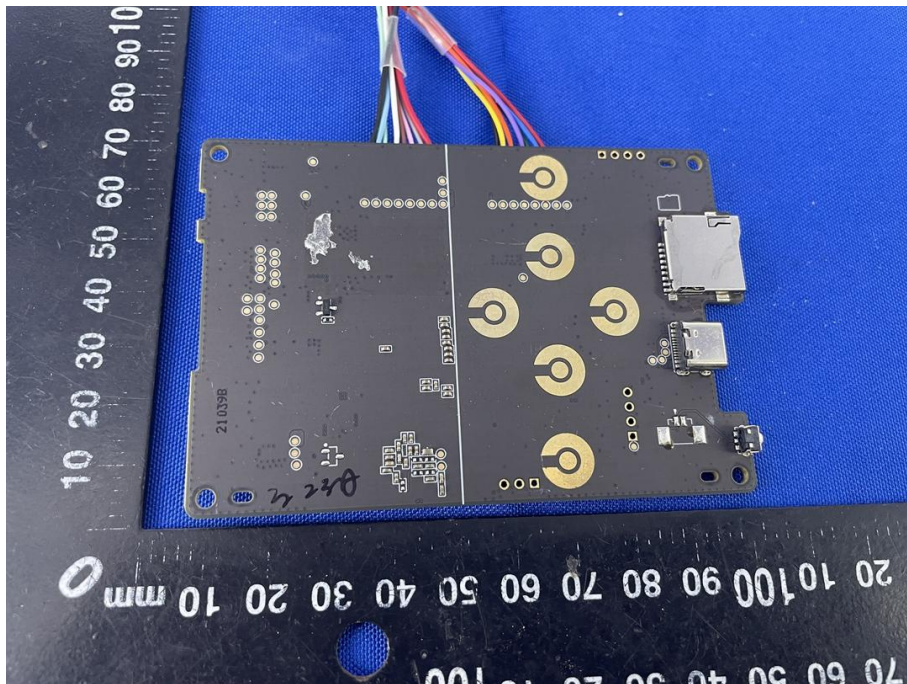

Appendix C: Photographs of EUT

Product: THINKSCAN SR, THINKCHECK M70, THINKTOOL Reader, MUCAR CS

Model: TKSR6

Internal Photos

BT/WIFI Antenna