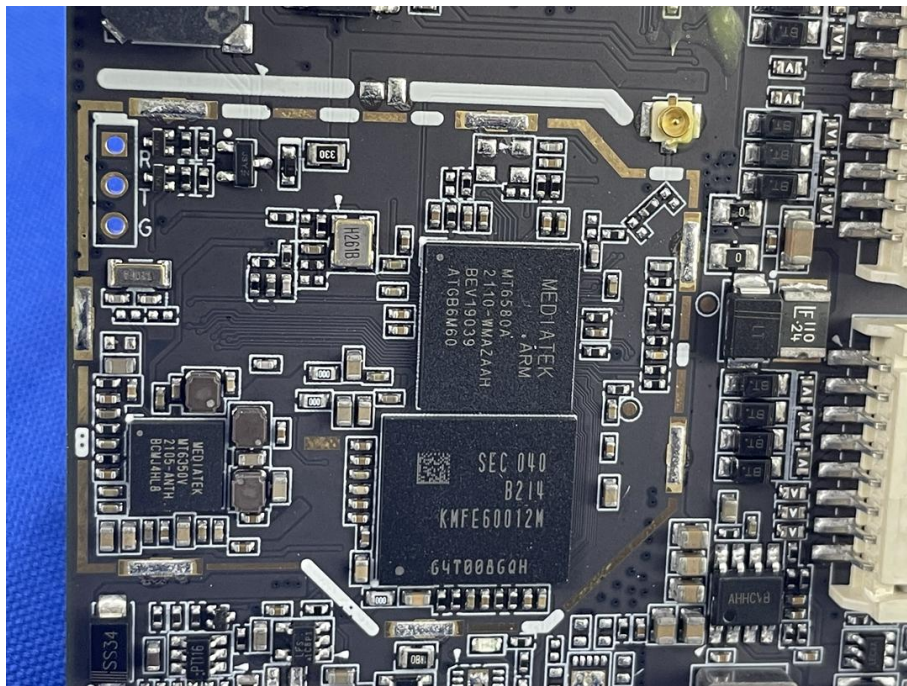

Appendix C: Photographs of EUT

Product: THINKSCAN SR, THINKCHECK M70, THINKTOOL Reader, MUCAR CS

Model: TKSR6

Internal Photos

BT/WIFI Antenna