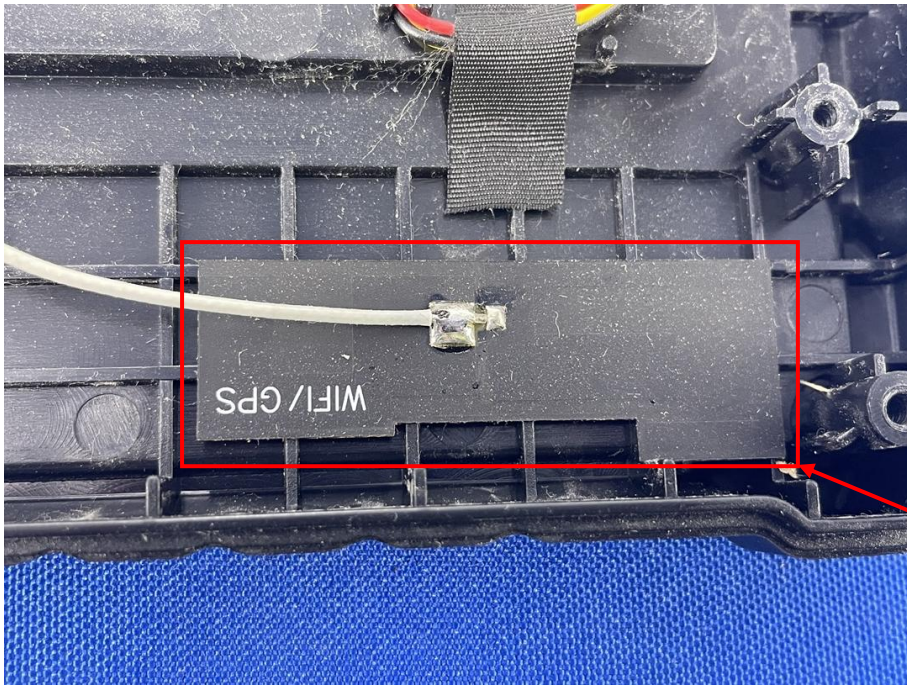

Appendix C: Photographs of EUT

Product: THINKSCAN SR, THINKCHECK M70, THINKTOOL Reader, MUCAR CS

Model: TKSR6

Internal Photos

BT/WIFI Antenna