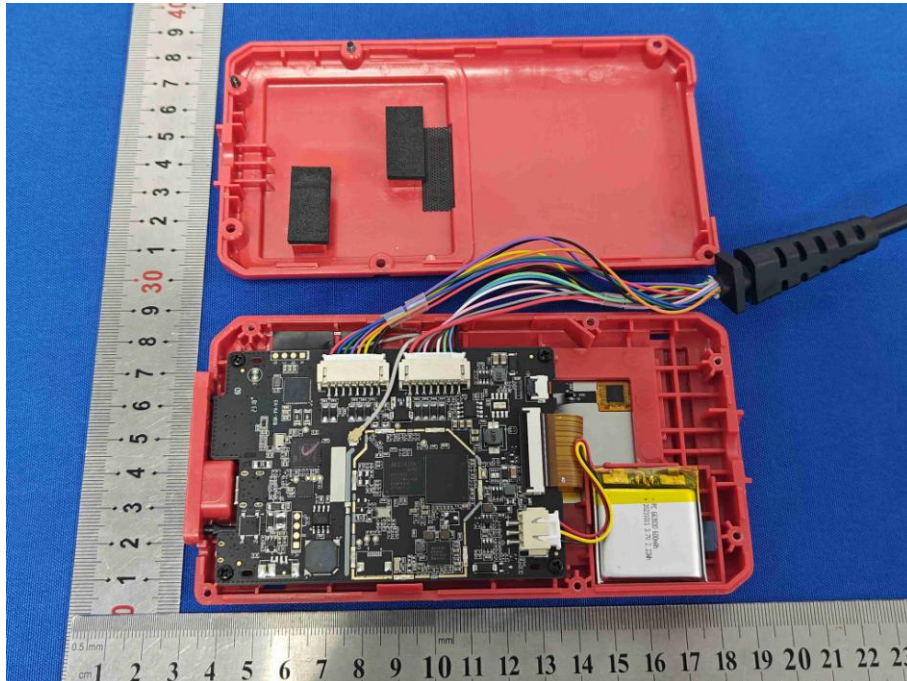

## Appendix B: Photographs of EUT

Product: OBD II Scanner

Model: PD100A

Internal Photos

Antenna