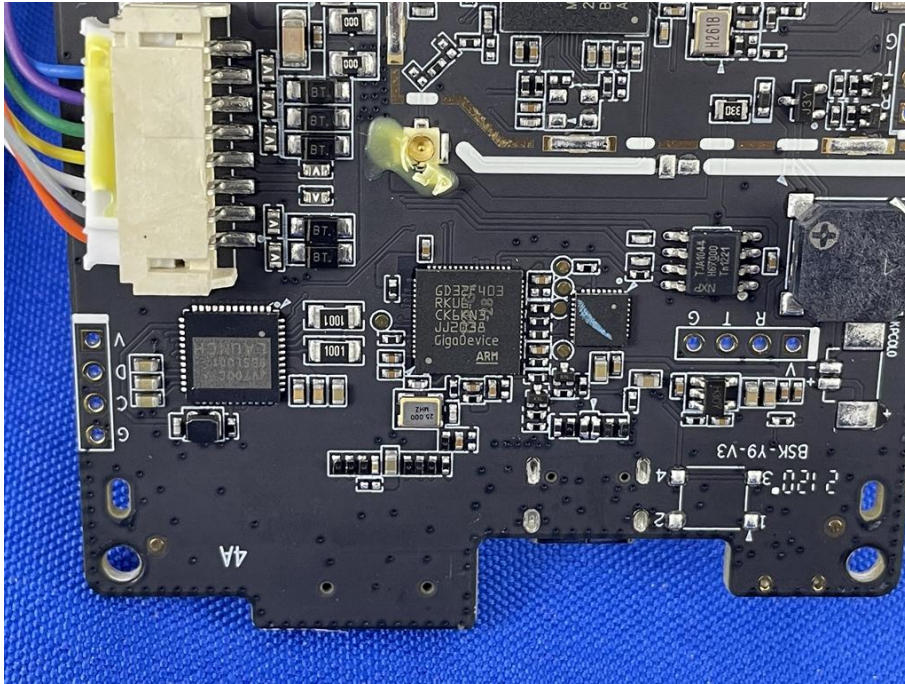

Appendix C: Photographs of EUT

Product: THINKSCAN PLUS

Model: TKPS6

Internal Photos

Antenna