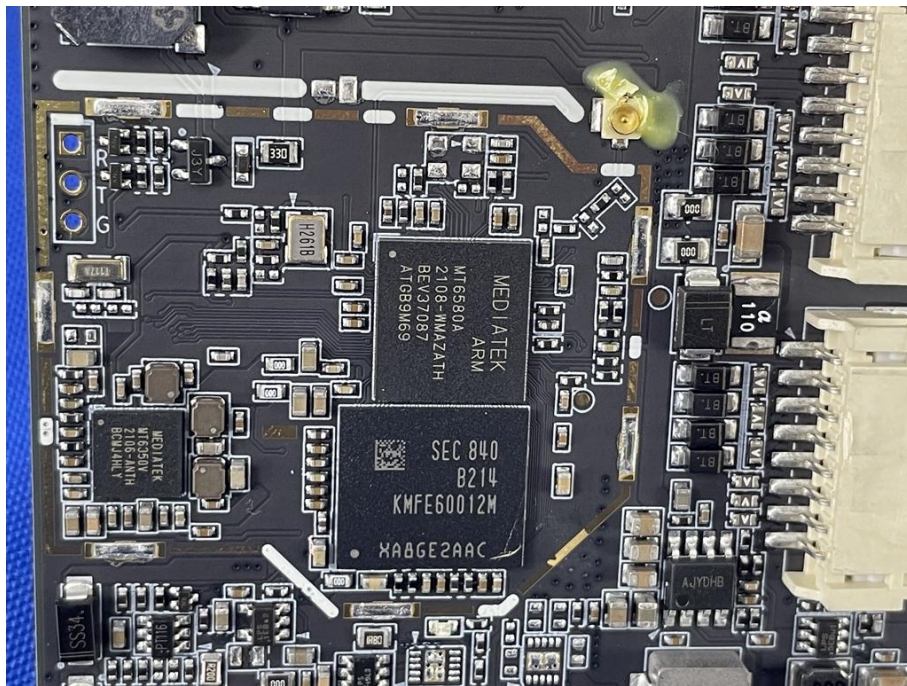

Appendix C: Photographs of EUT

Product: THINKSCAN PLUS

Model: TKPS6

Internal Photos

Antenna