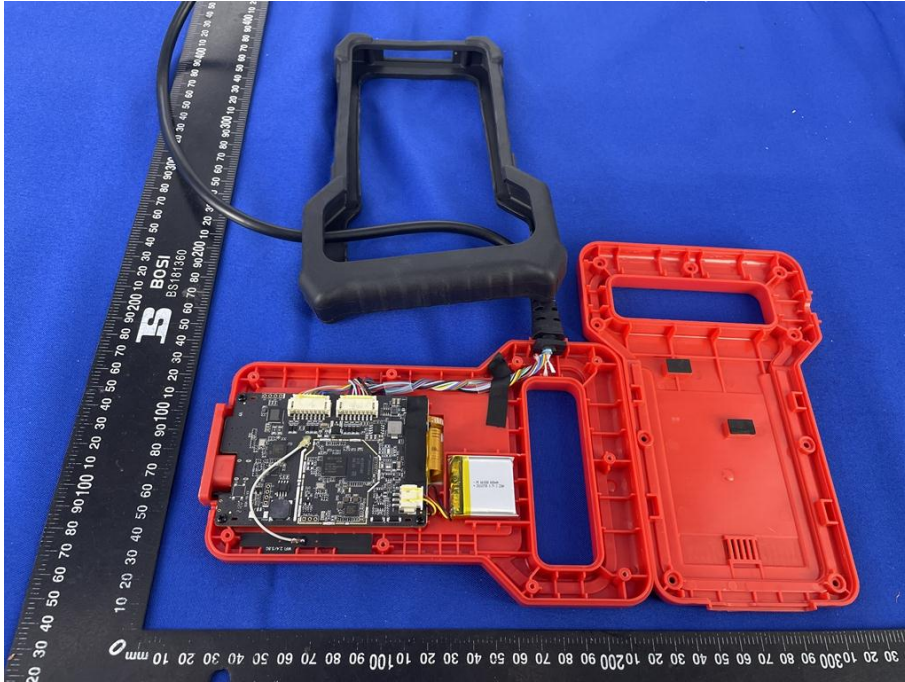

Appendix C: Photographs of EUT

Product: THINKSCAN PLUS

Model: TKPS6

Internal Photos

Antenna