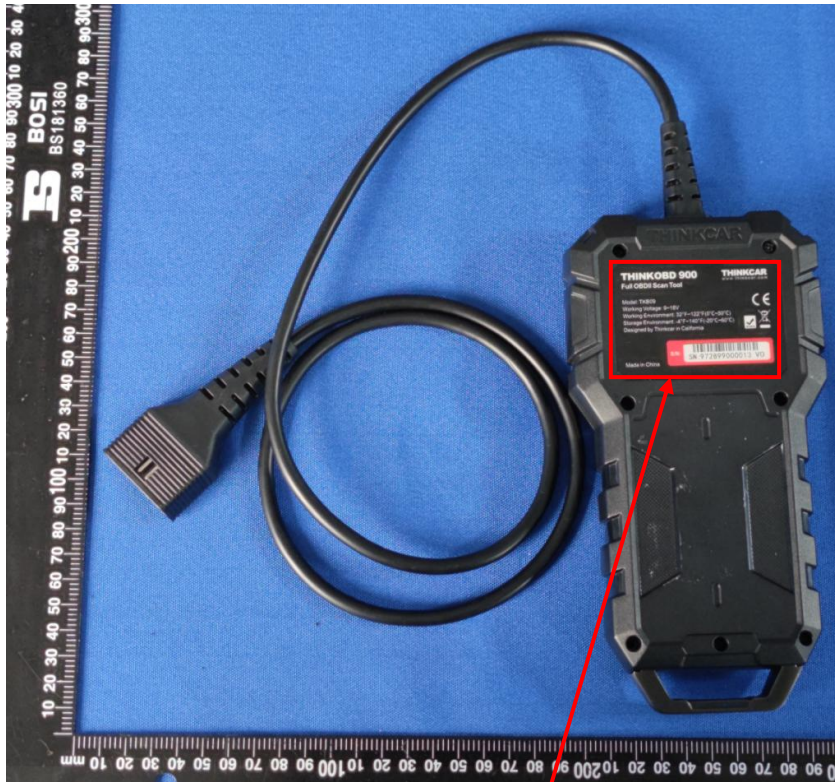

# Label Artwork and Location

Model: TKB09

Label:

Size: L\*W= 66.9\*47.32mm

Location