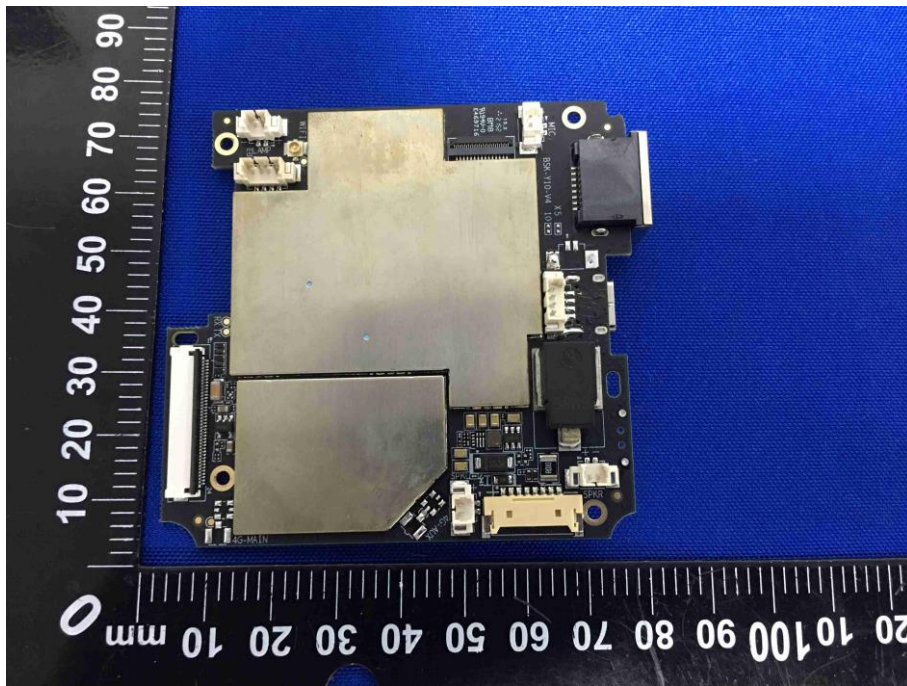

Appendix C: Photographs of EUT

Product: Remote Diagnostic Service

Internal Photos

Model: TKX11

BT/WIFI
Antenna

433/315
Antenna

125KHz
Antenna