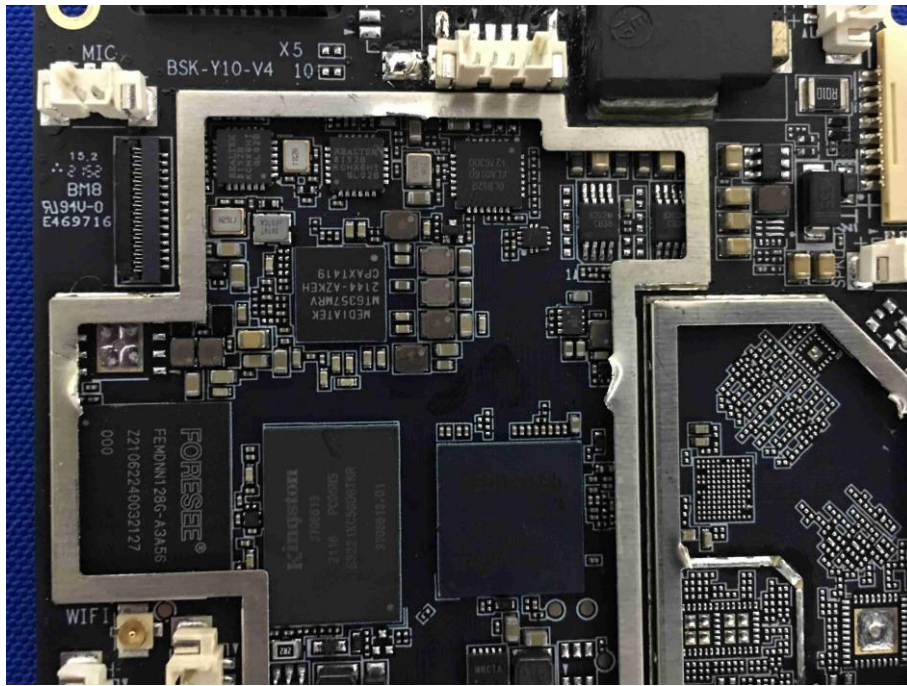

Appendix C: Photographs of EUT

Product: Remote Diagnostic Service

Internal Photos

Model: TKX11

BT/WIFI
Antenna

433/315
Antenna

125KHz
Antenna