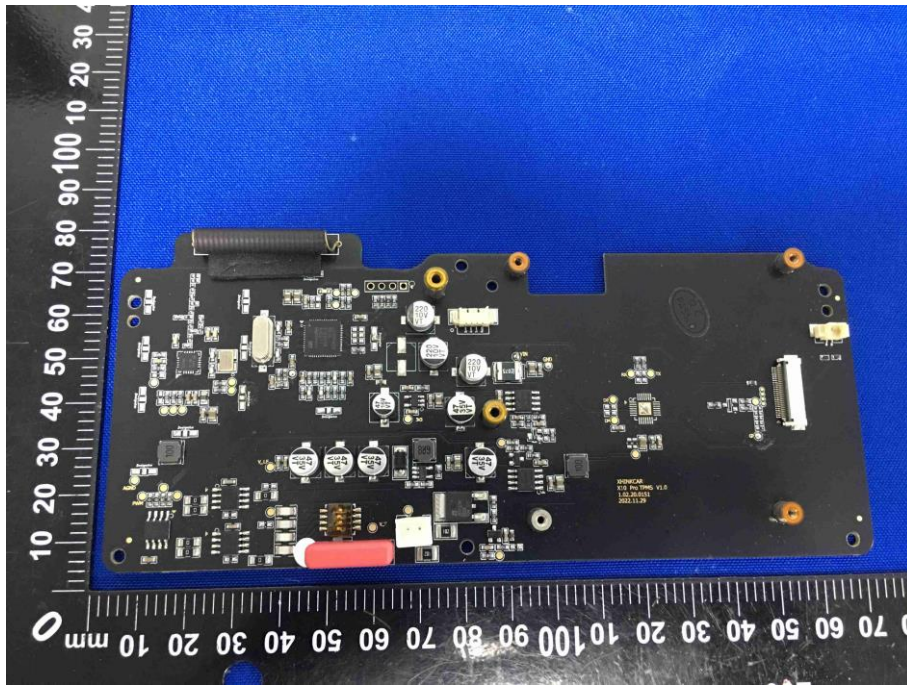

Appendix C: Photographs of EUT

Product: Remote Diagnostic Service

Internal Photos

Model: TKX11

BT/WIFI
Antenna

433/315
Antenna

125KHz
Antenna