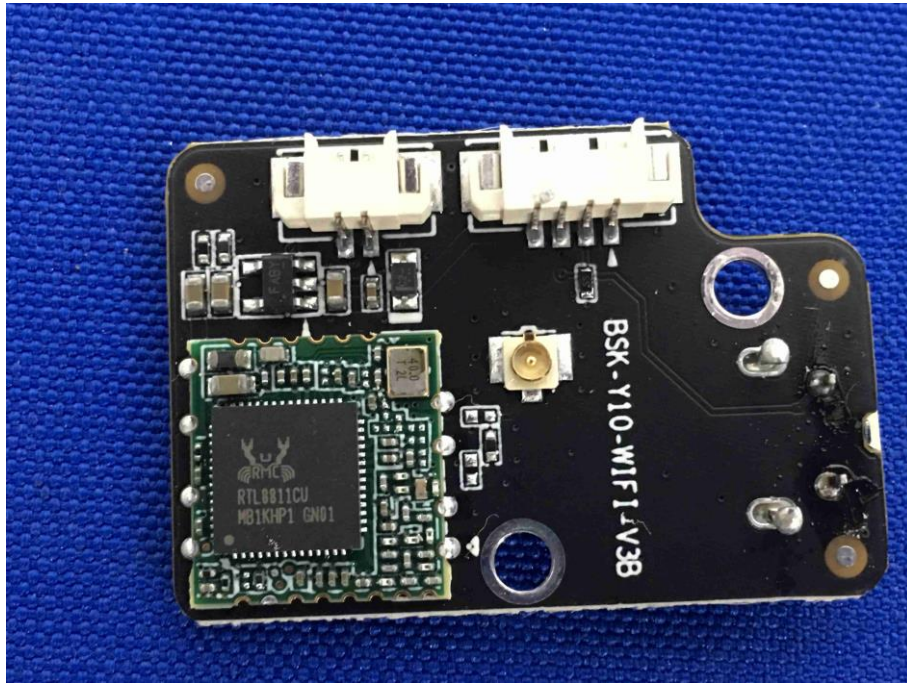

Appendix C: Photographs of EUT

Product: Remote Diagnostic Service

Internal Photos

Model: TKX11

BT/WIFI
Antenna

433/315
Antenna

125KHz
Antenna