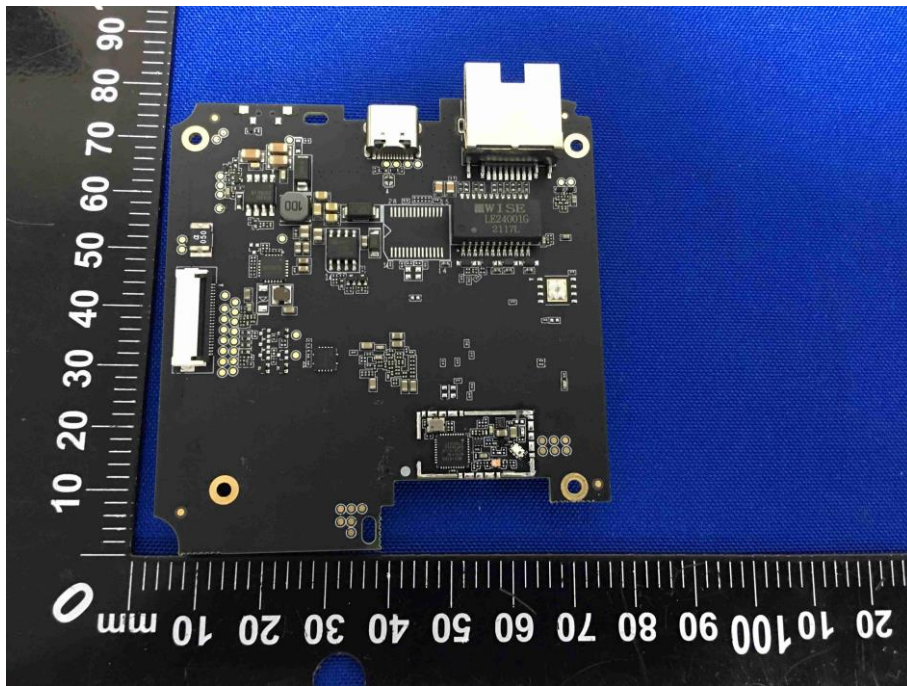

Appendix C: Photographs of EUT

Product: Remote Diagnostic Service

Internal Photos

Model: TKX11

BT/WIFI
Antenna

433/315
Antenna

125KHz
Antenna