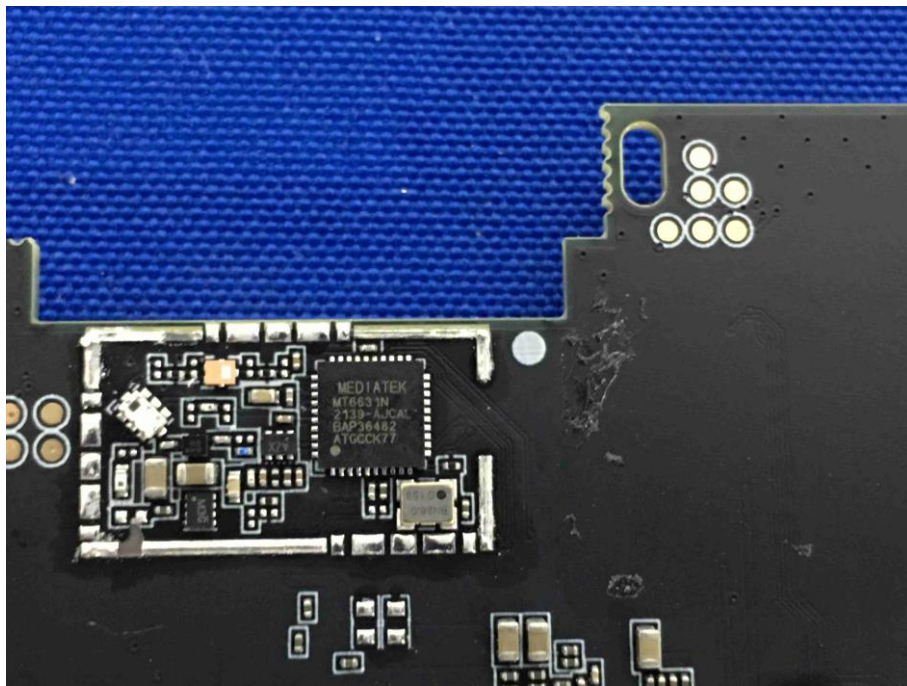

Appendix C: Photographs of EUT

Product: Remote Diagnostic Service

Internal Photos

Model: TKX11

BT/WIFI
Antenna

433/315
Antenna

125KHz
Antenna