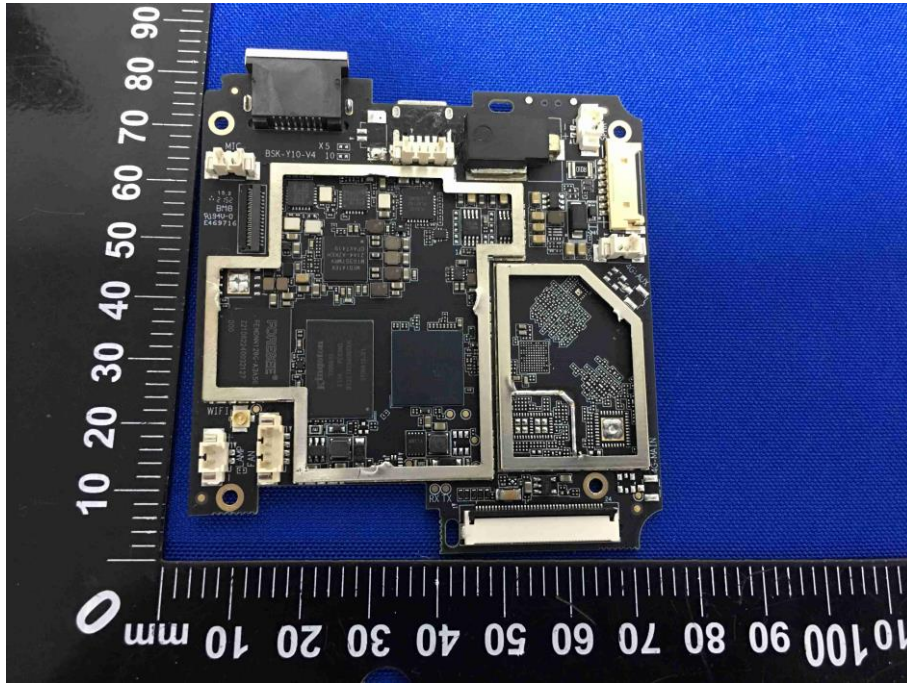

Appendix C: Photographs of EUT

Product: Remote Diagnostic Service

Internal Photos

Model: TKX11

BT/WIFI
Antenna

433/315
Antenna

125KHz
Antenna