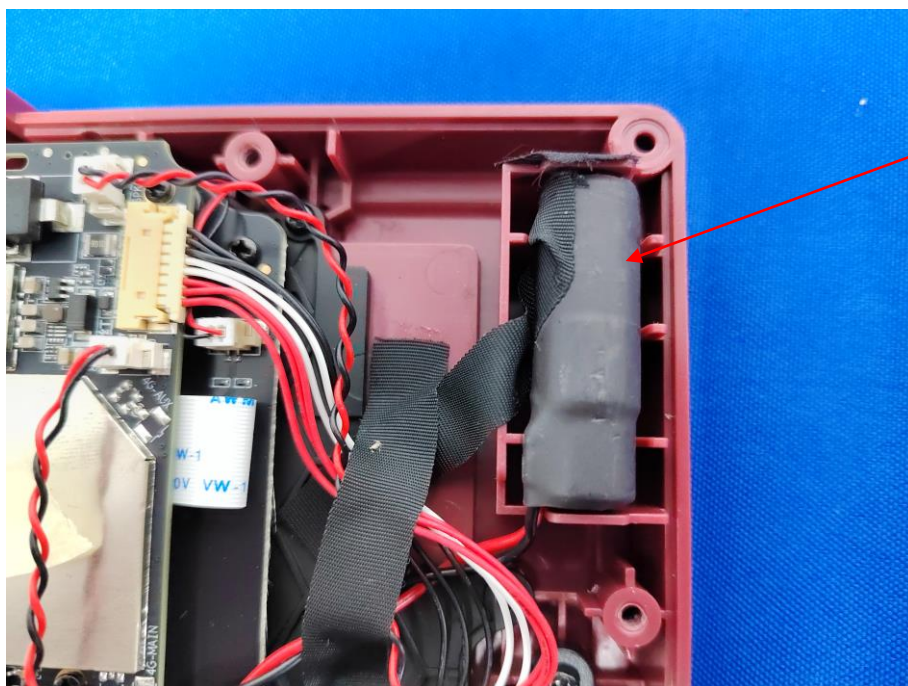

Appendix C: Photographs of EUT

Product: Remote Diagnostic Service

Internal Photos

Model: TKX11

BT/WIFI
Antenna

433/315
Antenna

125KHz
Antenna