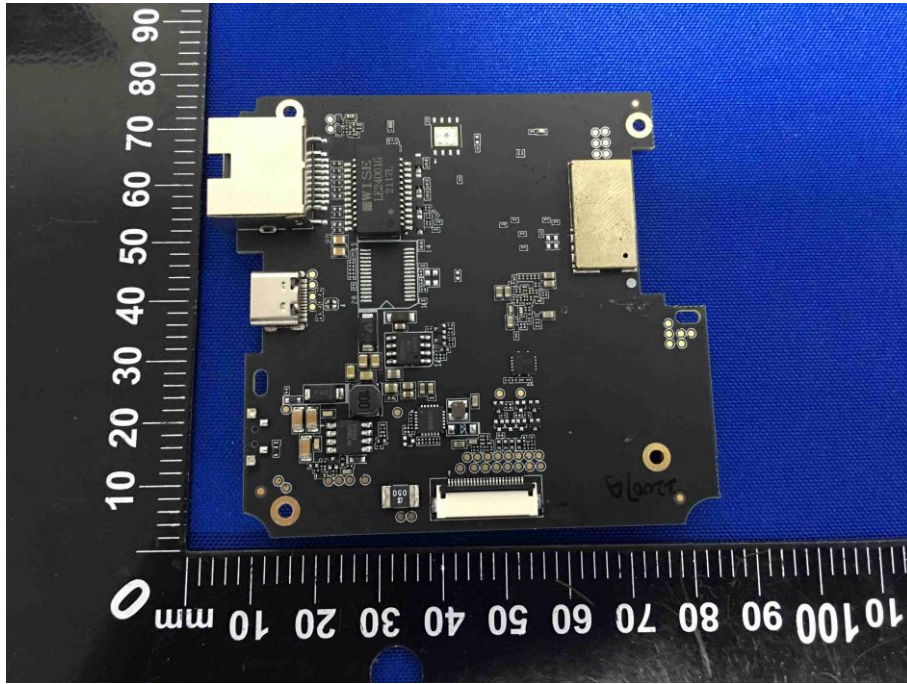

Appendix C: Photographs of EUT

Product: Remote Diagnostic Service

Internal Photos

Model: TKX11

BT/WIFI
Antenna

433/315
Antenna

125KHz
Antenna