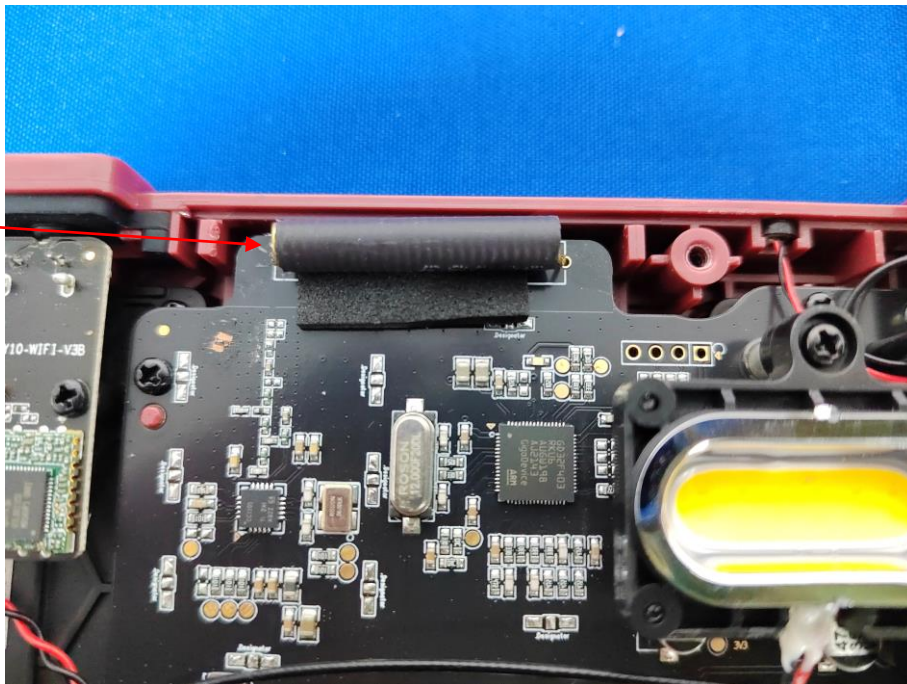

Appendix C: Photographs of EUT

Product: Remote Diagnostic Service

Internal Photos

Model: TKX11

BT/WIFI
Antenna

433/315
Antenna

125KHz
Antenna