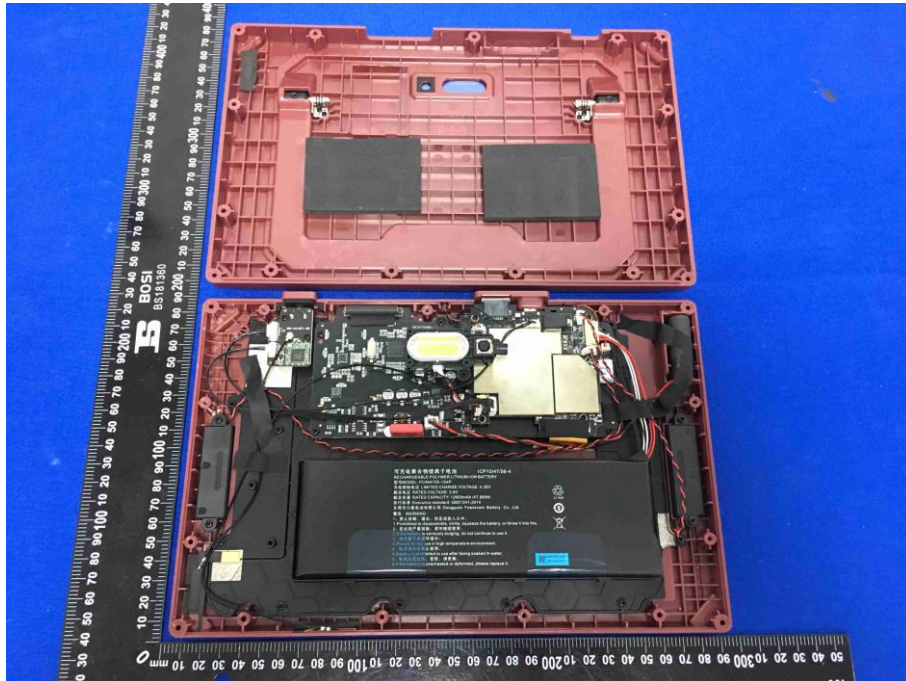

Appendix C: Photographs of EUT

Product: Remote Diagnostic Service

Internal Photos

Model: TKX11

BT/WIFI
Antenna

433/315
Antenna

125KHz
Antenna