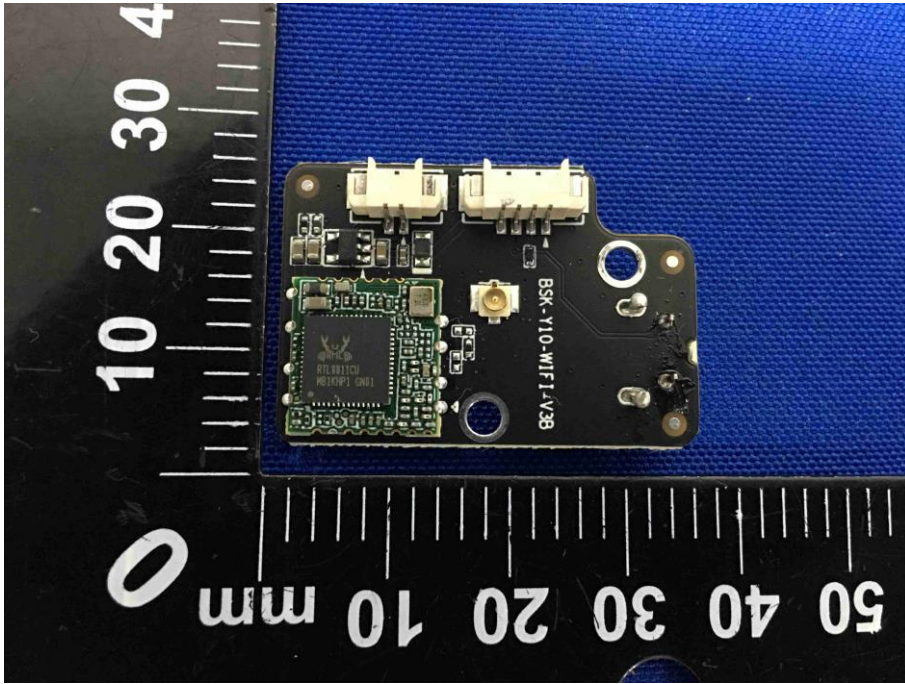

Appendix C: Photographs of EUT

Product: Remote Diagnostic Service

Internal Photos

Model: TKX11

BT/WIFI
Antenna

433/315
Antenna

125KHz
Antenna