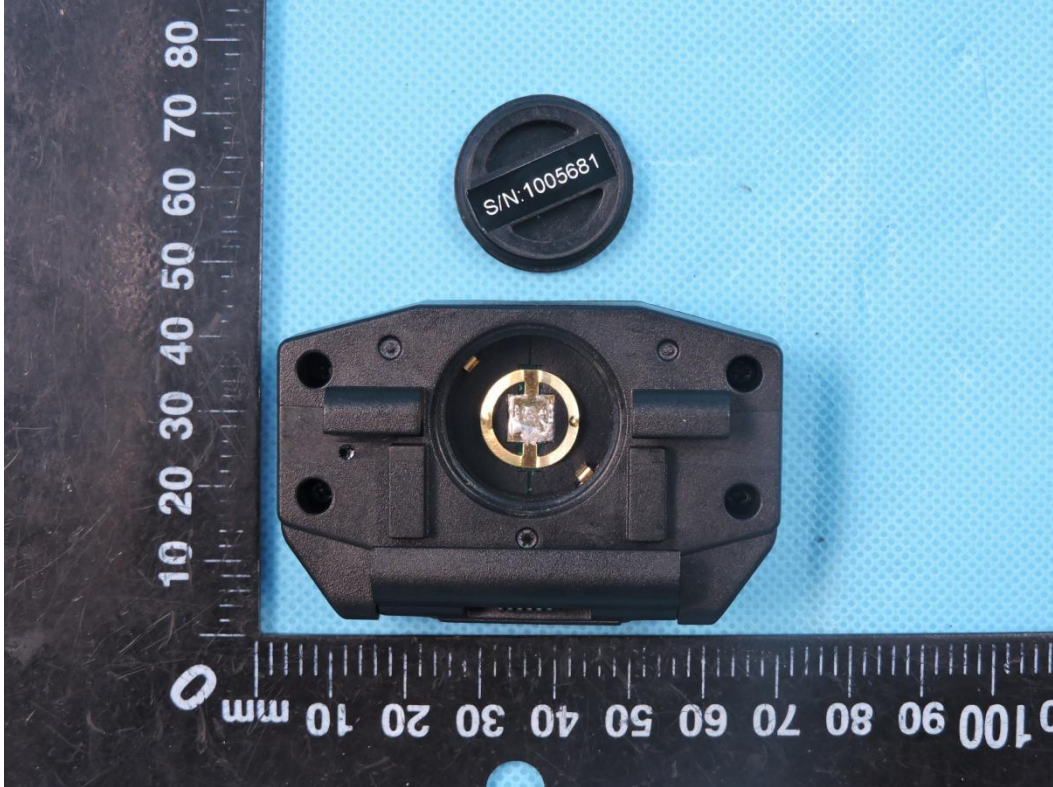

### APPENDIX-PHOTOGRAPHS OF EUT CONSTRUCTIONAL DETAILS

FCC ID:2AUAOCA16626

Model Name:CA16626

Photo 1

Photo 2

Photo 3

Photo 4

Photo 5