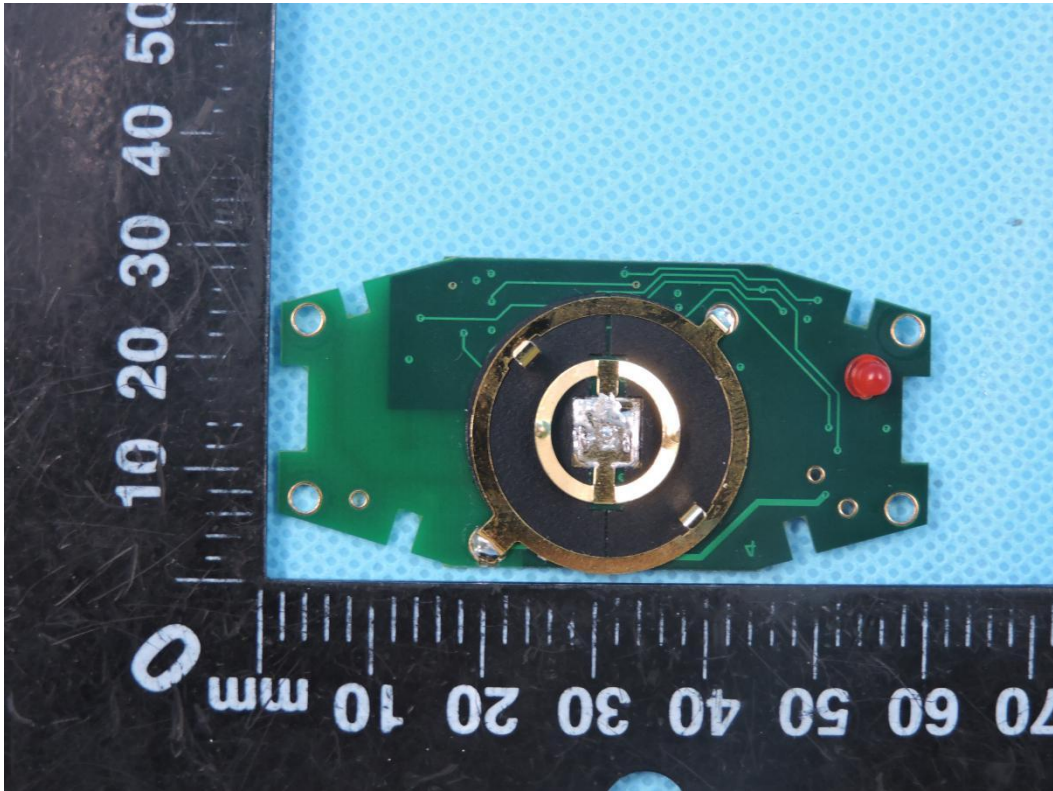

### APPENDIX-PHOTOGRAPHS OF EUT CONSTRUCTIONAL DETAILS

FCC ID:2AUAOCA16626

Model Name:CA16626

Photo 1

Photo 2

Photo 3

Photo 4

Photo 5