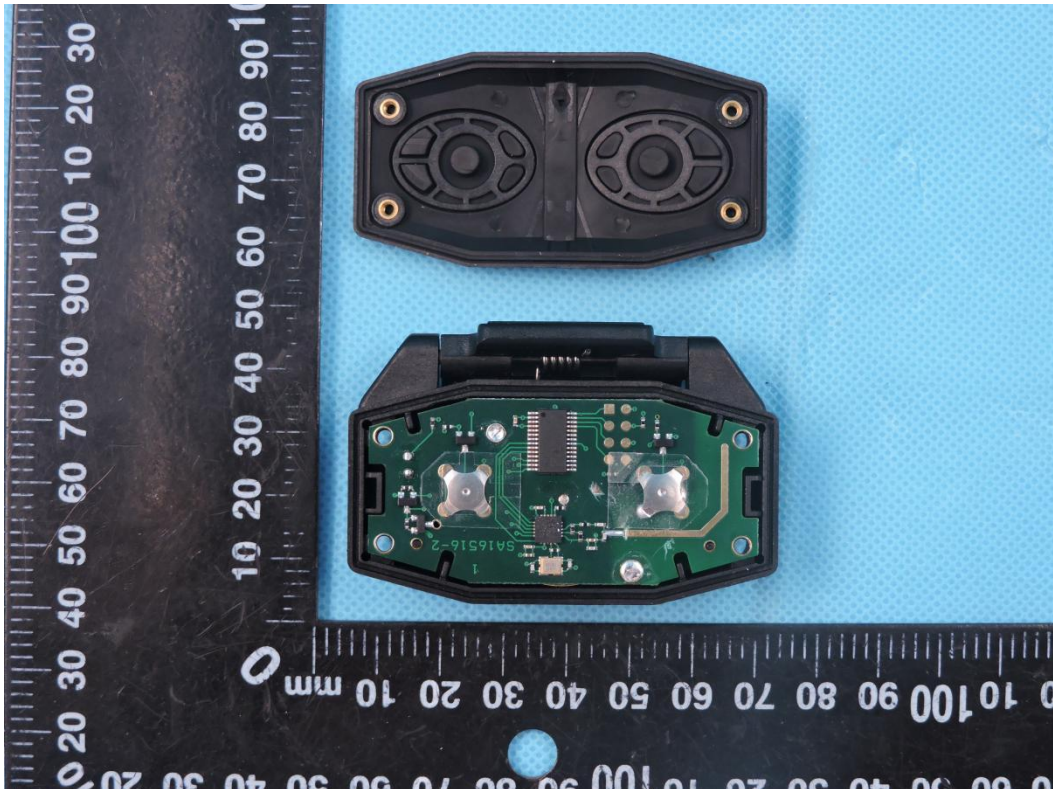

### APPENDIX-PHOTOGRAPHS OF EUT CONSTRUCTIONAL DETAILS

FCC ID:2AUAOCA16626

Model Name:CA16626

Photo 1

Photo 2

Photo 3

Photo 4

Photo 5