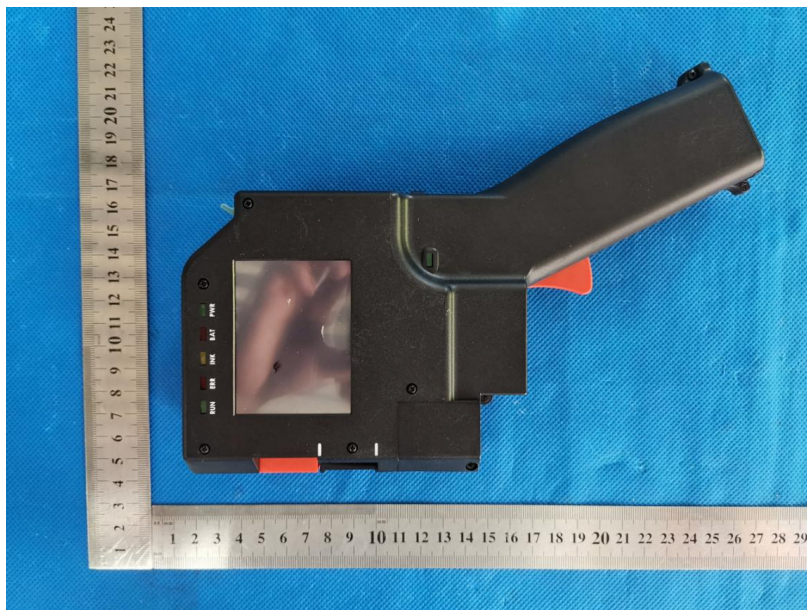

Product Name: DAILYJET

Tset Model No.: HP1200

EUT Constructional Details

----END----