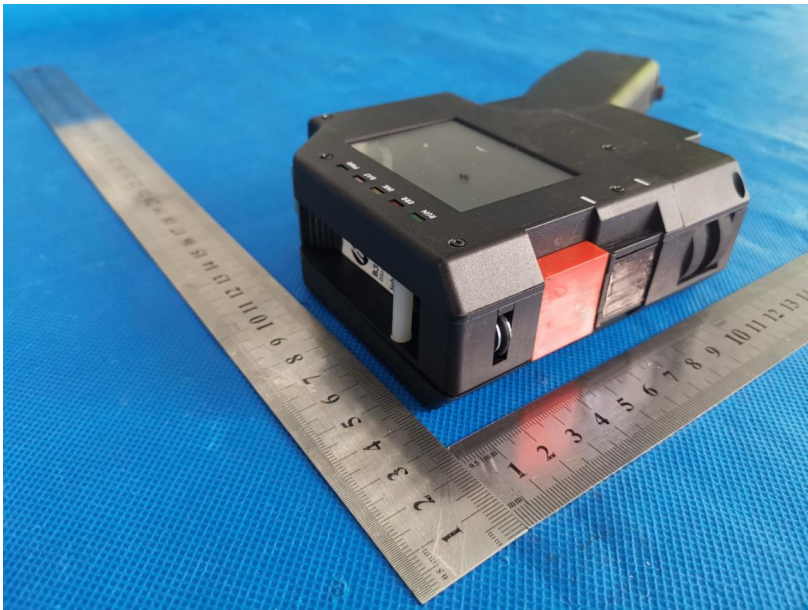

Product Name: DAILYJET

Tset Model No.: HP1200

EUT Constructional Details

----END----