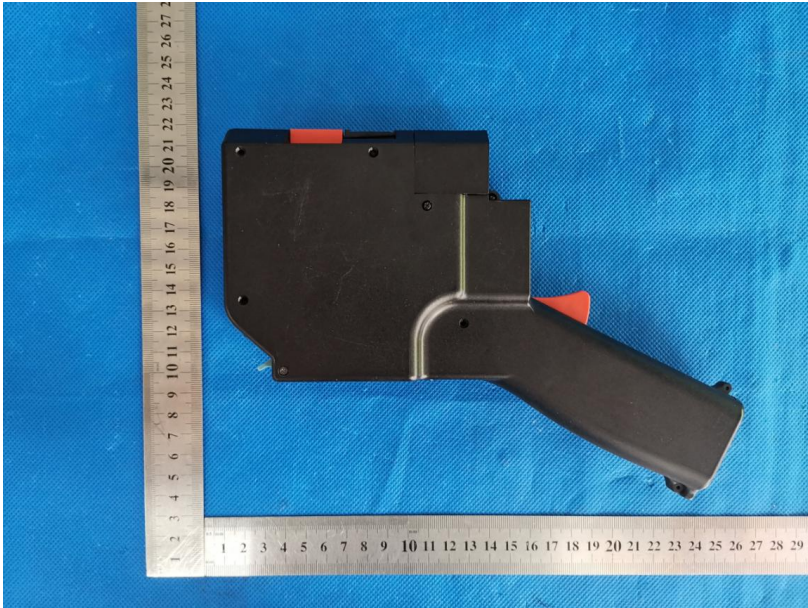

Product Name: DAILYJET

Tset Model No.: HP1200

EUT Constructional Details

----END----