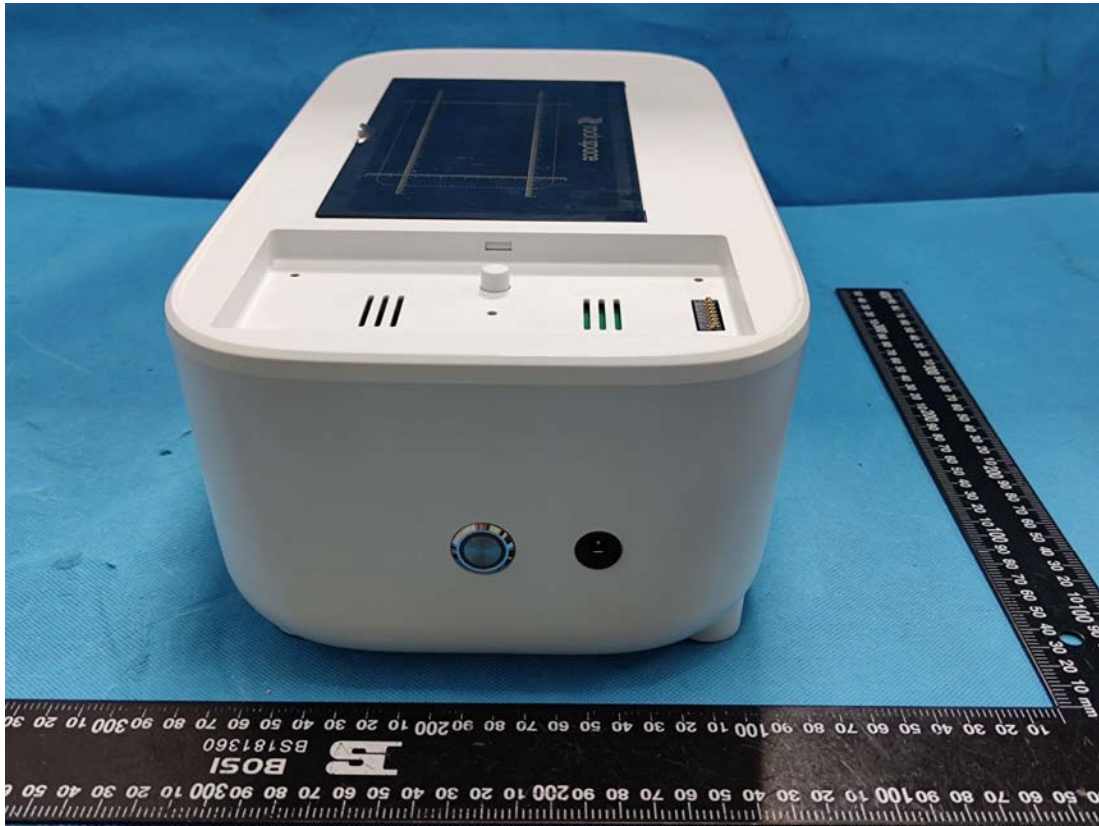

EXHIBIT B - EUT EXTERNAL PHOTOGRAPHS

SWITCHING ADAPTER
Fonte de Alimentação AC/DC
开关电源适配器/電源供應器

MODEL/MODELO/型号/型號: FJ-SW20172402700
 INPUT/ENTRADA/輸入/輸入: 100-240V ~ 50/60Hz 1.5A Max
 OUTPUT/SAÍDA/輸出/輸出: 24.0V \equiv 2.7A, 64.8W

注意: 电击危险 请勿打开/電擊危險 請勿打開
 CAUTION: RISK OF ELECTRIC SHOCK DO NOT OPEN
 ACHTUNG: STROMSCHLAG GEFAHR, NICHT ÖFFNEN
 ATTENTION: RISQUE DE CHOC ELECTRIQUE NE PAS OUVRIR
 This device complies with Part 15 of the FCC Rules.
 Operation is subject to the following two conditions:
 (1) this device may not cause harmful interference, and
 (2) this device must accept any interference received,
 including interference that may cause undesired operation.