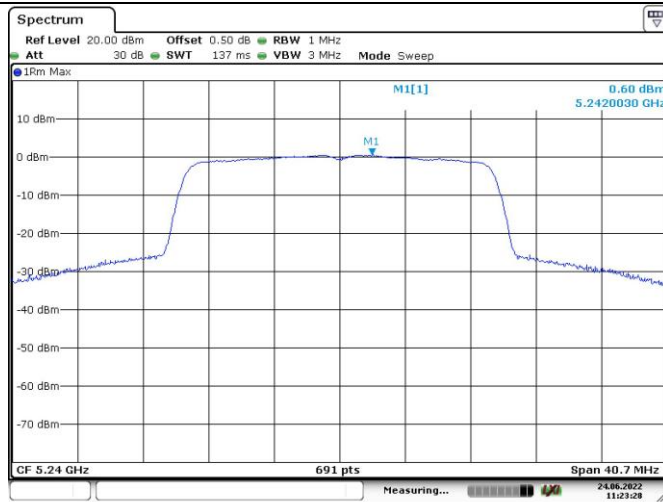

802.11ax hew20
RU Config.
242/61
Lowest Channel

Date: 24, JUN, 2022 11:30:46

802.11ax hew20
RU Config.
242/61
Middle Channel

Date: 24, JUN, 2022 11:25:43

802.11ax hew20
RU Config.
242/61
Highest Channel

Date: 24, JUN, 2022 11:23:28

Maximum power spectral density

802.11ax hew40
RU Config.
26/0
Lowest Channel

802.11ax hew40
RU Config.
26/0
Highest Channel

Maximum power spectral density

802.11ax hew40
RU Config.
52/37
Lowest Channel

802.11ax hew40
RU Config.
52/37
Highest Channel