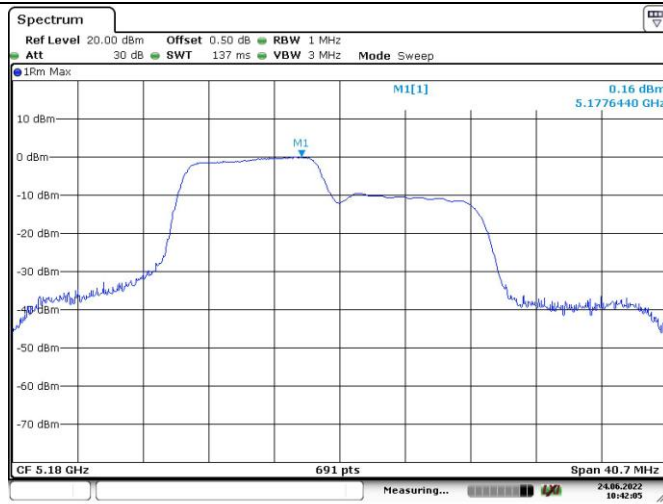

Maximum power spectral density

802.11ax hew20
RU Config.
106/53
Lowest Channel