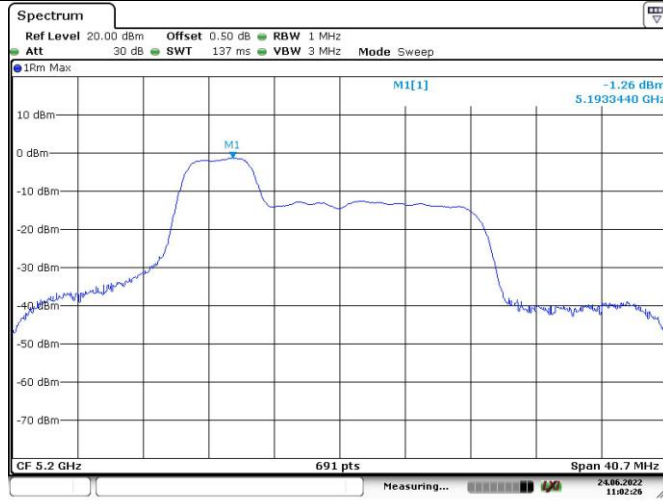

Date: 24. JUN. 2022 14:03:21

802.11ax hew80
RU Config.
996/67
Middle Channel

Date: 24. JUN. 2022 14:07:51

Chain 3:

Maximum power spectral density

802.11ax hew20
RU Config.
26/0
Lowest Channel

802.11ax hew20
RU Config.
26/0
Middle Channel

802.11ax hew20
RU Config.
26/0
Highest Channel

Maximum power spectral density

802.11ax hew20
RU Config.
52/37
Lowest Channel

Date: 24, JUN, 2022 11:04:16

802.11ax hew20
RU Config.
52/37
Middle Channel

Date: 24, JUN, 2022 11:02:26

802.11ax hew20
RU Config.
52/37
Highest Channel

Date: 24, JUN, 2022 10:54:40

Maximum power spectral density

802.11ax hew20
RU Config.
106/53
Lowest Channel

Date: 24, JUN, 2022 10:43:54

802.11ax hew20
RU Config.
106/53
Middle Channel