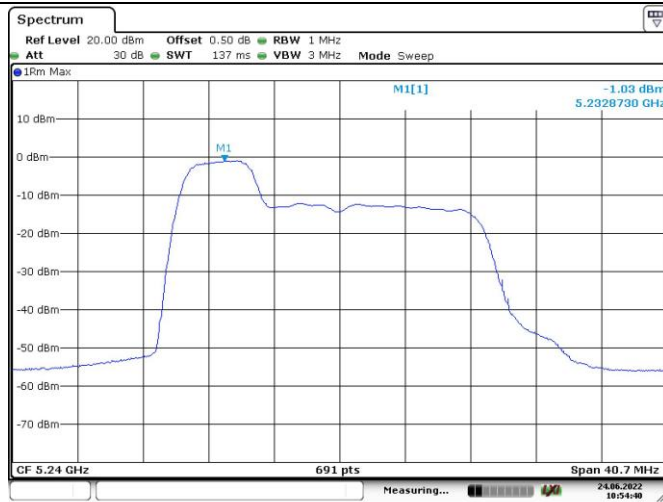

Date: 24. JUN. 2022 14:03:21

802.11ax hew80
RU Config.
996/67
Middle Channel

Date: 24. JUN. 2022 14:07:51

Chain 3:

Maximum power spectral density

802.11ax hew20
RU Config.
26/0
Lowest Channel

802.11ax hew20
RU Config.
26/0
Middle Channel

802.11ax hew20
RU Config.
26/0
Highest Channel

Maximum power spectral density

802.11ax hew20
RU Config.
52/37
Lowest Channel

Date: 24, JUN, 2022 11:04:16

802.11ax hew20
RU Config.
52/37
Middle Channel

Date: 24, JUN, 2022 11:02:26

802.11ax hew20
RU Config.
52/37
Highest Channel

Date: 24, JUN, 2022 10:54:40

Maximum power spectral density

802.11ax hew20
RU Config.
106/53
Lowest Channel

Date: 24, JUN, 2022 10:43:54

802.11ax hew20
RU Config.
106/53
Middle Channel