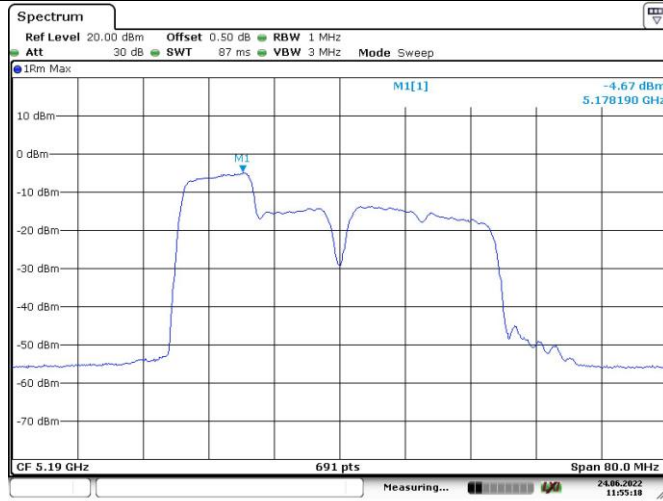

Maximum power spectral density

802.11ax hew40
RU Config.
106/53
Lowest Channel