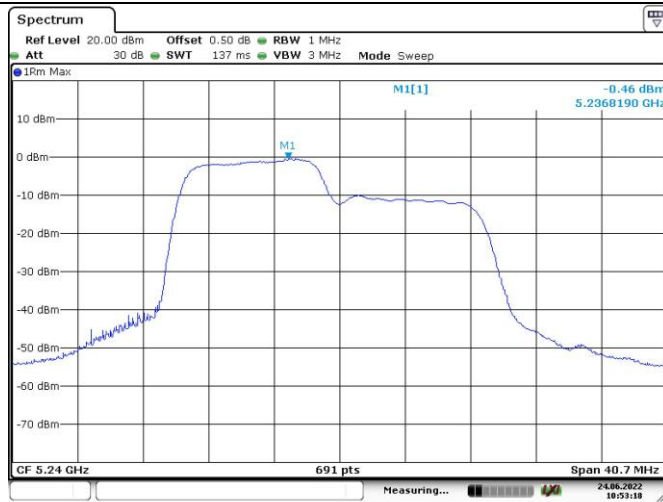

802.11ax hew20
RU Config.
26/0
Highest Channel

Maximum power spectral density

802.11ax hew20
RU Config.
52/37
Lowest Channel

Date: 24, JUN, 2022 11:04:16

802.11ax hew20
RU Config.
52/37
Middle Channel

Date: 24, JUN, 2022 11:02:26

802.11ax hew20
RU Config.
52/37
Highest Channel

Date: 24, JUN, 2022 10:54:40

Maximum power spectral density

802.11ax hew20
RU Config.
106/53
Lowest Channel

Date: 24, JUN, 2022 10:43:54

802.11ax hew20
RU Config.
106/53
Middle Channel

Date: 24, JUN, 2022 10:45:14

802.11ax hew20
RU Config.
106/53
Highest Channel

Date: 24, JUN, 2022 10:53:18

Maximum power spectral density

802.11ax hew20
RU Config.
242/61
Lowest Channel

802.11ax hew20
RU Config.
242/61
Middle Channel