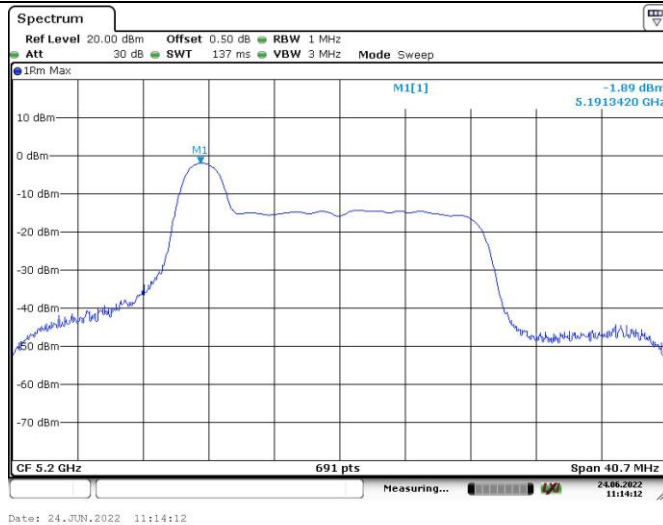

Date: 24. JUN. 2022 14:03:21

802.11ax hew80
RU Config.
996/67
Middle Channel

Date: 24. JUN. 2022 14:07:51

Chain 3:

Maximum power spectral density

802.11ax hew20
RU Config.
26/0
Lowest Channel

802.11ax hew20
RU Config.
26/0
Middle Channel

802.11ax hew20
RU Config.
26/0
Highest Channel

Maximum power spectral density

802.11ax hew20
RU Config.
52/37
Lowest Channel

Date: 24, JUN, 2022 11:04:16

802.11ax hew20
RU Config.
52/37
Middle Channel

Date: 24, JUN, 2022 11:02:26