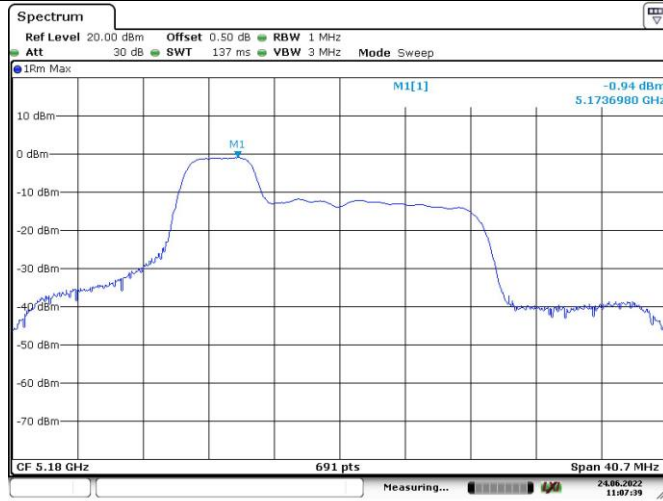

Chain 2:

Maximum power spectral density

802.11ax hew20
RU Config.
26/0
Lowest Channel

802.11ax hew20
RU Config.
26/0
Middle Channel

802.11ax hew20
RU Config.
26/0
Highest Channel

Maximum power spectral density

802.11ax hew20
RU Config.
52/37
Lowest Channel

Date: 24, JUN, 2022 11:07:39

802.11ax hew20
RU Config.
52/37
Middle Channel

Date: 24, JUN, 2022 11:00:45

802.11ax hew20
RU Config.
52/37
Highest Channel

Date: 24, JUN, 2022 10:54:40