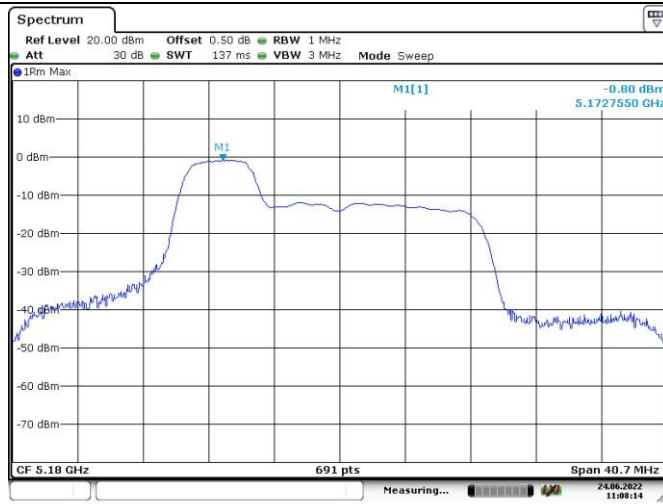

Maximum power spectral density

802.11ax hew20
RU Config.
52/37
Lowest Channel

802.11ax hew20
RU Config.
52/37
Middle Channel

802.11ax hew20
RU Config.
52/37
Highest Channel

Maximum power spectral density

802.11ax hew20
RU Config.
106/53
Lowest Channel

Date: 24, JUN, 2022 10:41:25

802.11ax hew20
RU Config.
106/53
Middle Channel

Date: 24, JUN, 2022 10:48:50

802.11ax hew20
RU Config.
106/53
Highest Channel

Date: 24, JUN, 2022 10:52:22

Maximum power spectral density