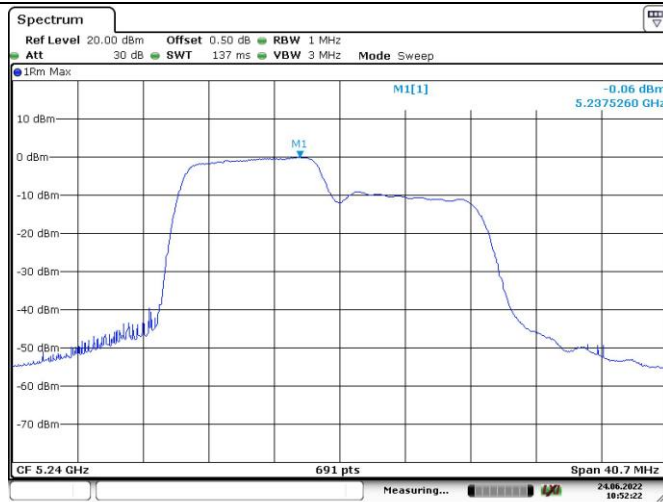

Maximum power spectral density

802.11ax hew20
RU Config.
52/37
Lowest Channel

802.11ax hew20
RU Config.
52/37
Middle Channel

802.11ax hew20
RU Config.
52/37
Highest Channel

Maximum power spectral density

802.11ax hew20
RU Config.
106/53
Lowest Channel

Date: 24, JUN, 2022 10:41:25

802.11ax hew20
RU Config.
106/53
Middle Channel

Date: 24, JUN, 2022 10:48:50

802.11ax hew20
RU Config.
106/53
Highest Channel

Date: 24, JUN, 2022 10:52:22

Maximum power spectral density