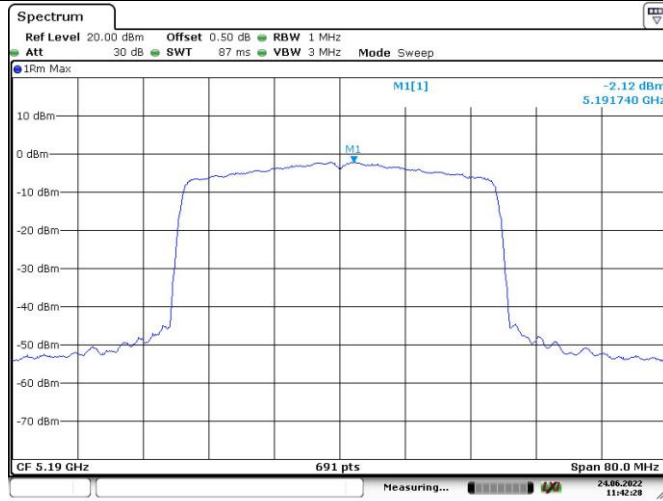

802.11ax hew40
RU Config.
242/61
Lowest Channel

802.11ax hew40
RU Config.
242/61
Highest Channel

Maximum power spectral density

802.11ax hew40
RU Config.
484/65
Lowest Channel

Date: 24 JUN 2022 11:42:28

802.11ax hew40
RU Config.
484/65
Highest Channel