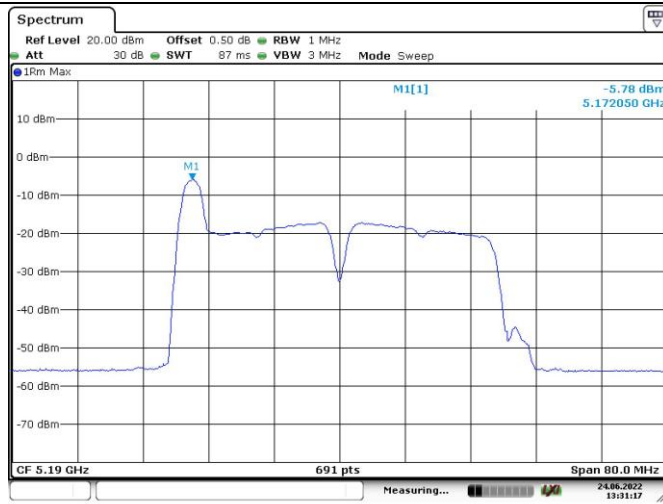

802.11ax hew20
RU Config.
242/61
Lowest Channel

802.11ax hew20
RU Config.
242/61
Middle Channel

802.11ax hew20
RU Config.
242/61
Highest Channel

Maximum power spectral density

802.11ax hew40
RU Config.
26/0
Lowest Channel