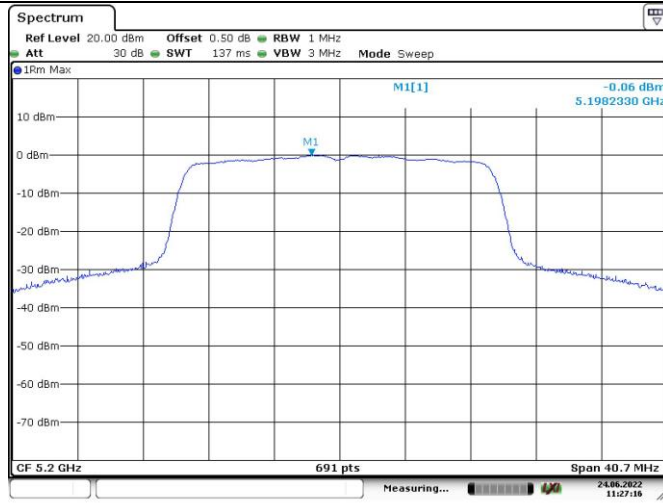

802.11ax hew20
RU Config.
52/37
Highest Channel

Date: 24, JUN, 2022 10:54:40

Maximum power spectral density

802.11ax hew20
RU Config.
106/53
Lowest Channel

Date: 24, JUN, 2022 10:43:54

802.11ax hew20
RU Config.
106/53
Middle Channel

Date: 24, JUN, 2022 10:45:14

802.11ax hew20
RU Config.
106/53
Highest Channel

Date: 24, JUN, 2022 10:53:18

Maximum power spectral density

802.11ax hew20
RU Config.
242/61
Lowest Channel

802.11ax hew20
RU Config.
242/61
Middle Channel