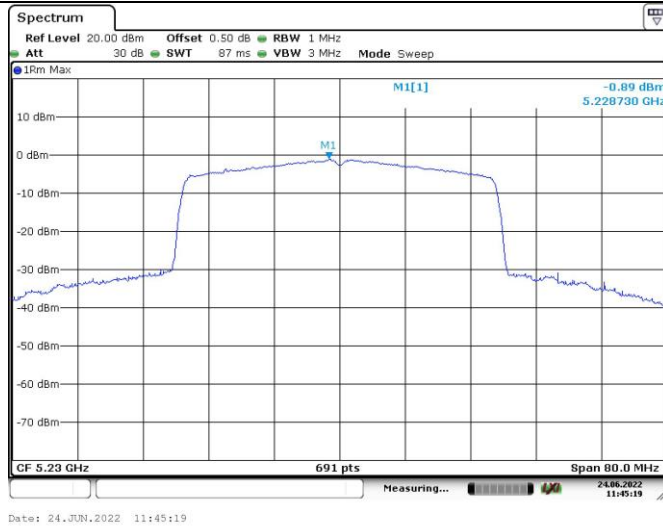

802.11ax hew40
RU Config.
242/61
Lowest Channel

802.11ax hew40
RU Config.
242/61
Highest Channel

Maximum power spectral density

802.11ax hew40
RU Config.
484/65
Lowest Channel

802.11ax hew40
RU Config.
484/65
Highest Channel

Maximum power spectral density

802.11ax hew80
RU Config.
26/0
Middle Channel

802.11ax hew80
RU Config.
52/37
Middle Channel

802.11ax hew80
RU Config.
106/53
Middle Channel

Maximum power spectral density

802.11ax hew80
RU Config.
242/61
Middle Channel