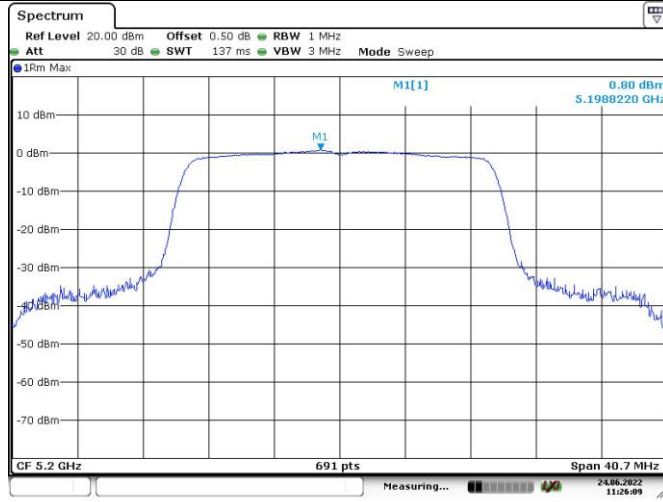

802.11ax hew20
RU Config.
242/61
Middle Channel