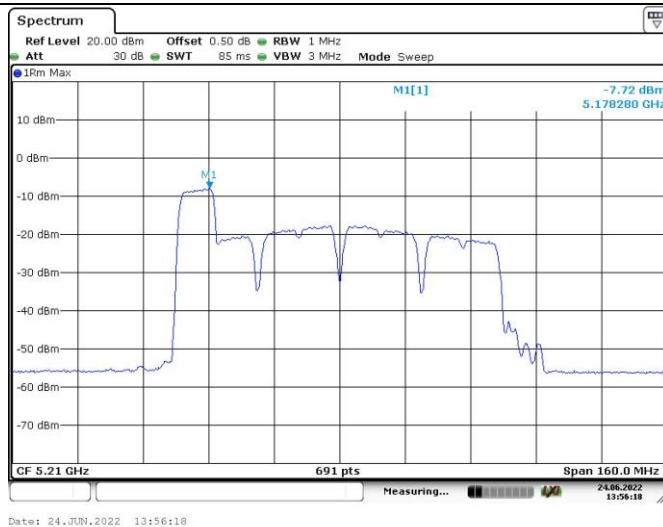

802.11ax hew80
RU Config.
106/53
Middle Channel