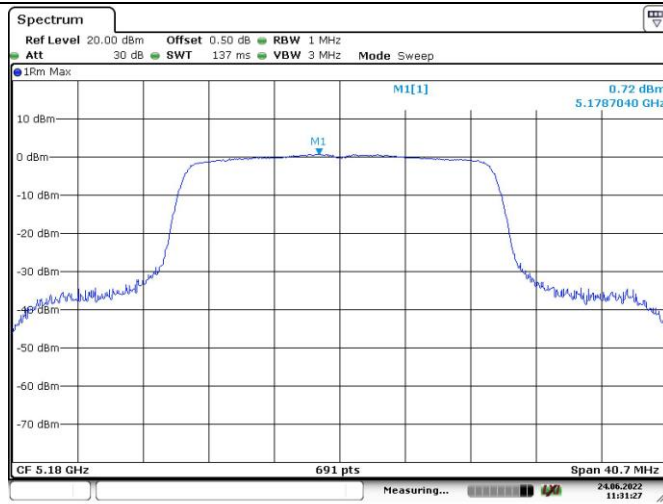

Maximum power spectral density

802.11ax hew20
RU Config.
242/61
Lowest Channel

Date: 24, JUN, 2022 11:31:27

802.11ax hew20
RU Config.
242/61
Middle Channel