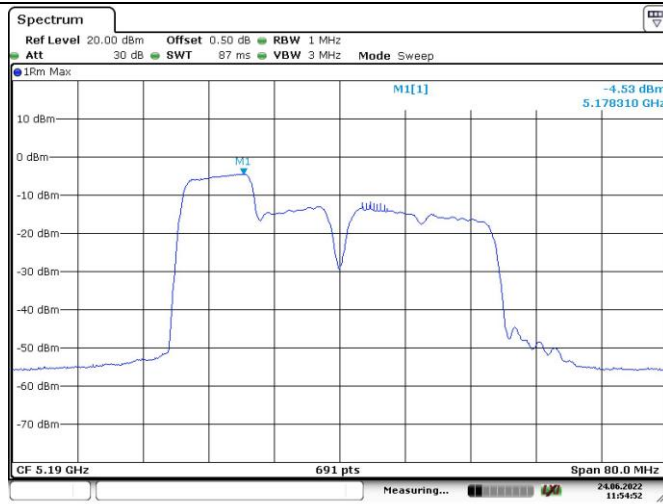

802.11ax hew40
RU Config.
26/0
Highest Channel

Maximum power spectral density

802.11ax hew40
RU Config.
52/37
Lowest Channel

802.11ax hew40
RU Config.
52/37
Highest Channel

Maximum power spectral density

802.11ax hew40
RU Config.
106/53
Lowest Channel