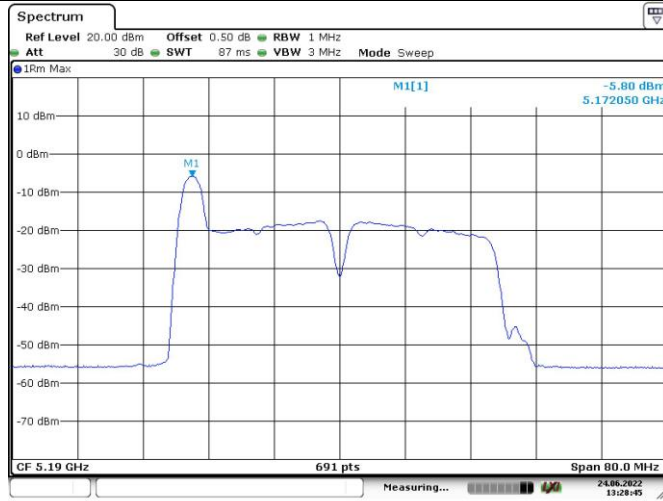

Maximum power spectral density

802.11ax hew40
RU Config.
26/0
Lowest Channel

802.11ax hew40
RU Config.
26/0
Highest Channel

Maximum power spectral density

802.11ax hew40
RU Config.
52/37
Lowest Channel

802.11ax hew40
RU Config.
52/37
Highest Channel