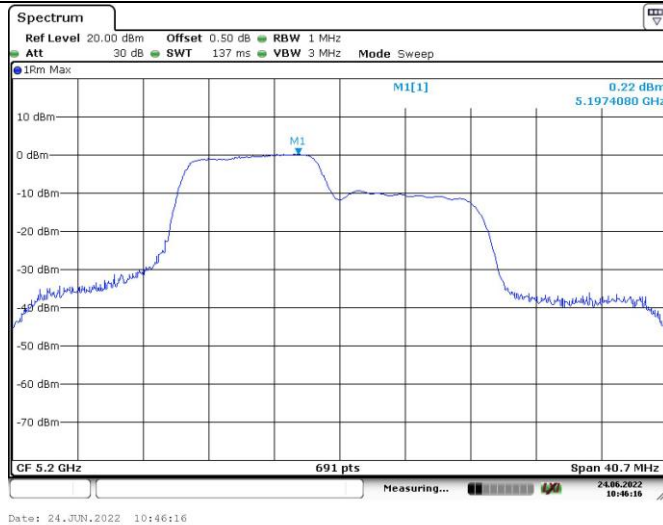

802.11ax hew20
RU Config.
106/53
Middle Channel