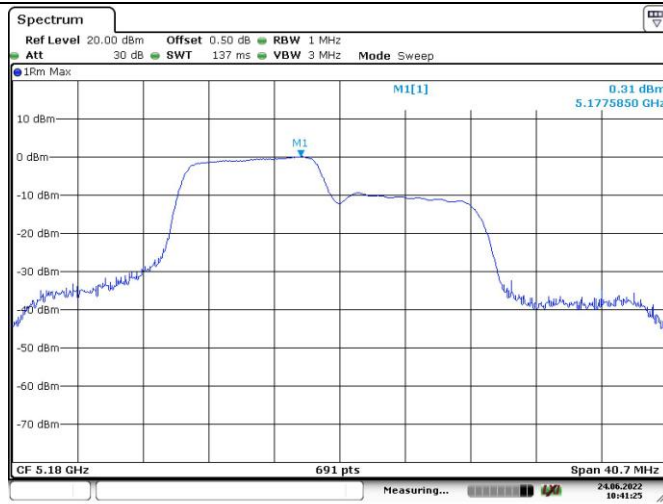

Maximum power spectral density

802.11ax hew20
RU Config.
52/37
Lowest Channel

802.11ax hew20
RU Config.
52/37
Middle Channel

802.11ax hew20
RU Config.
52/37
Highest Channel

Maximum power spectral density

802.11ax hew20
RU Config.
106/53
Lowest Channel

Date: 24, JUN, 2022 10:41:25

802.11ax hew20
RU Config.
106/53
Middle Channel

Date: 24, JUN, 2022 10:48:50

802.11ax hew20
RU Config.
106/53
Highest Channel

Date: 24, JUN, 2022 10:52:22

Maximum power spectral density