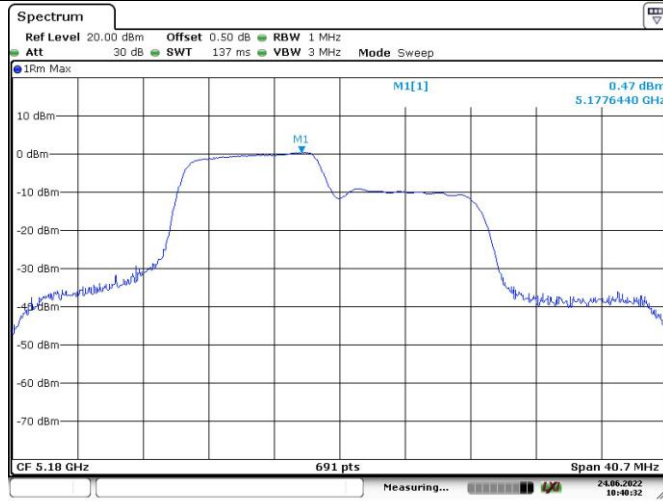

802.11ax hew20
RU Config.
52/37
Lowest Channel

802.11ax hew20
RU Config.
52/37
Middle Channel

802.11ax hew20
RU Config.
52/37
Highest Channel

Maximum power spectral density

802.11ax hew20
RU Config.
106/53
Lowest Channel

Date: 24, JUN, 2022 10:40:32

802.11ax hew20
RU Config.
106/53
Middle Channel

Date: 24, JUN, 2022 10:49:19

802.11ax hew20
RU Config.
106/53
Highest Channel

Date: 24, JUN, 2022 10:50:41

Maximum power spectral density