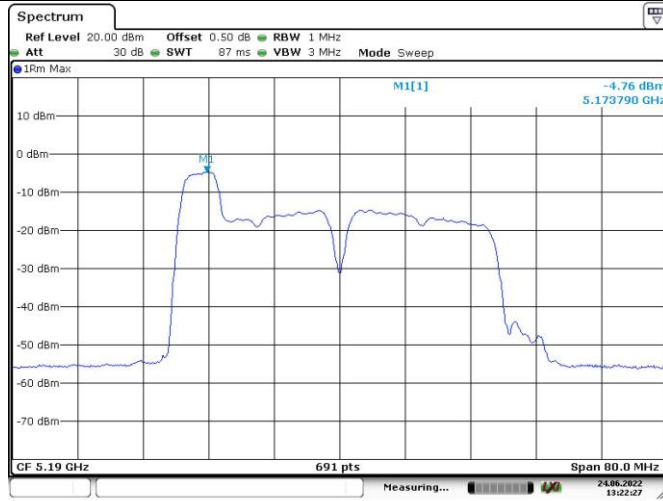

Maximum power spectral density

802.11ax hew40
RU Config.
52/37
Lowest Channel