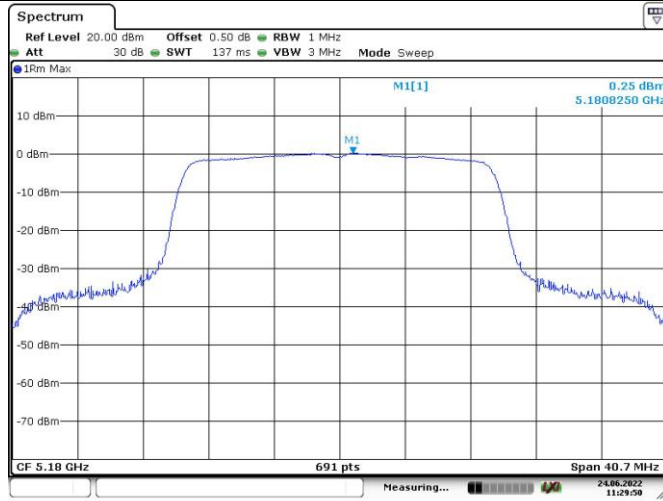

Maximum power spectral density

802.11ax hew20
RU Config.
242/61
Lowest Channel