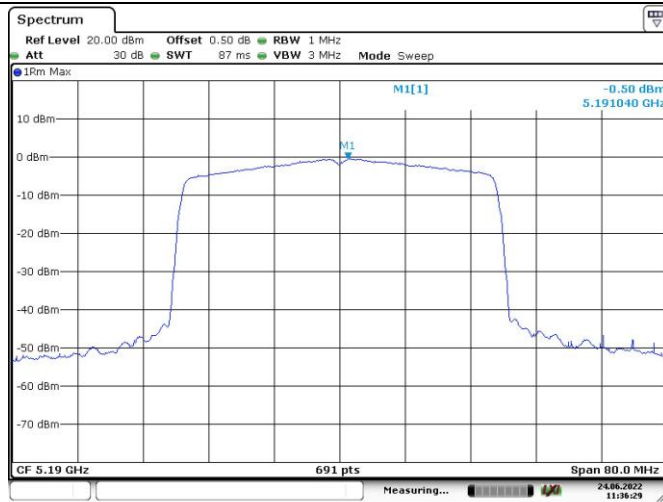

Maximum power spectral density

802.11ax hew40
RU Config.
242/61
Lowest Channel

802.11ax hew40
RU Config.
242/61
Highest Channel

Maximum power spectral density

802.11ax hew40
RU Config.
484/65
Lowest Channel

Date: 24 JUN 2022 11:36:30

802.11ax hew40
RU Config.
484/65
Highest Channel

Date: 24 JUN 2022 11:44:52

Maximum power spectral density

802.11ax hew80
RU Config.
26/0
Middle Channel

802.11ax hew80
RU Config.
52/37
Middle Channel