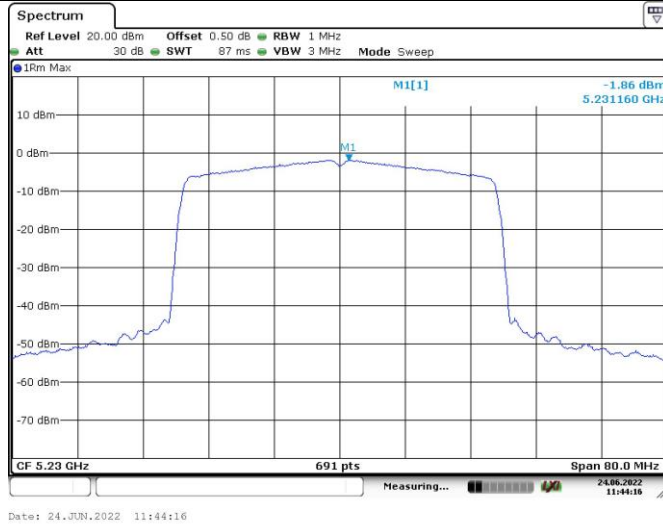

802.11ax hew40
RU Config.
484/65
Highest Channel