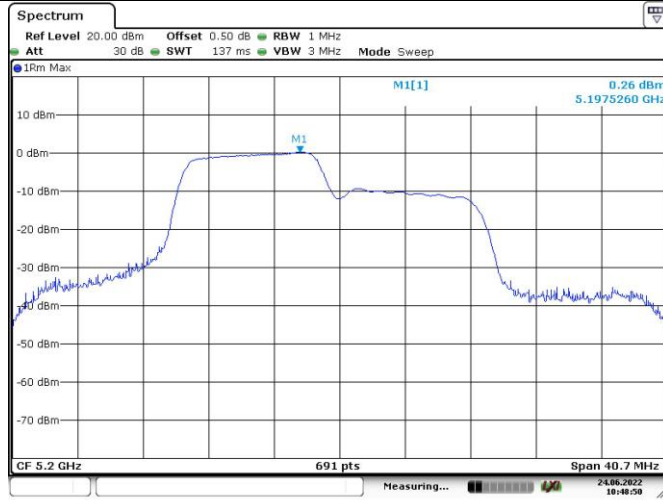

Maximum power spectral density

802.11ax hew20
RU Config.
52/37
Lowest Channel

802.11ax hew20
RU Config.
52/37
Middle Channel

802.11ax hew20
RU Config.
52/37
Highest Channel

Maximum power spectral density

802.11ax hew20
RU Config.
106/53
Lowest Channel

Date: 24, JUN, 2022 10:41:25

802.11ax hew20
RU Config.
106/53
Middle Channel

Date: 24, JUN, 2022 10:48:50

802.11ax hew20
RU Config.
106/53
Highest Channel

Date: 24, JUN, 2022 10:52:22

Maximum power spectral density