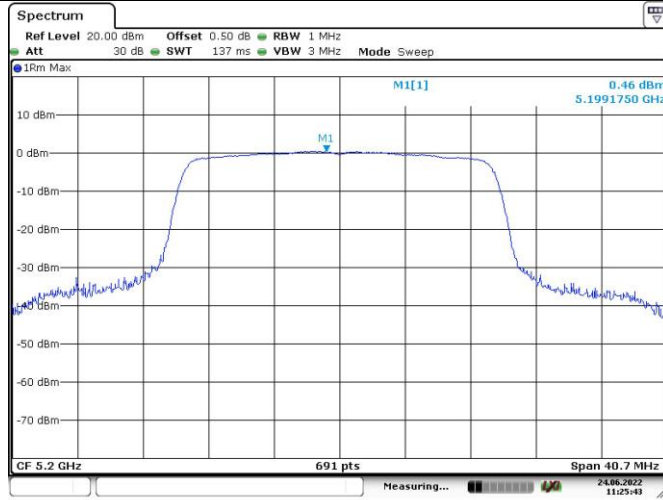

Date: 24, JUN, 2022 11:25:43

802.11ax hew20
RU Config.
242/61
Highest Channel