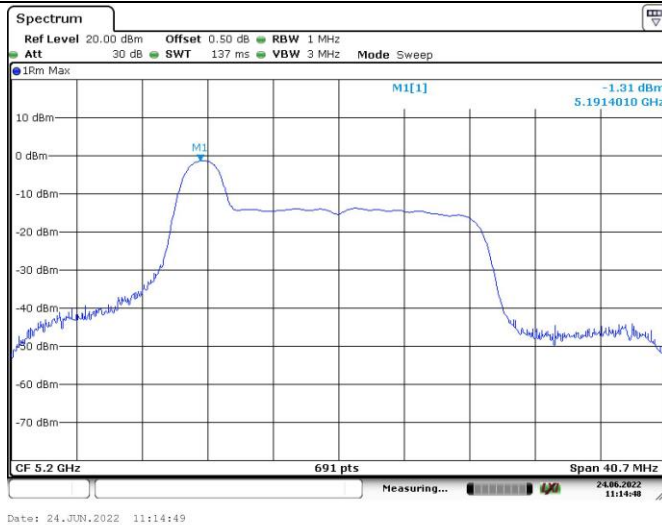

802.11ax hew80
RU Config.
106/53
Middle Channel

Maximum power spectral density

802.11ax hew80
RU Config.
242/61
Middle Channel

802.11ax hew80
RU Config.
484/65
Middle Channel

802.11ax hew80
RU Config.
996/67
Middle Channel

Chain 2:

Maximum power spectral density

802.11ax hew20
RU Config.
26/0
Lowest Channel

802.11ax hew20
RU Config.
26/0
Middle Channel

802.11ax hew20
RU Config.
26/0
Highest Channel

Maximum power spectral density