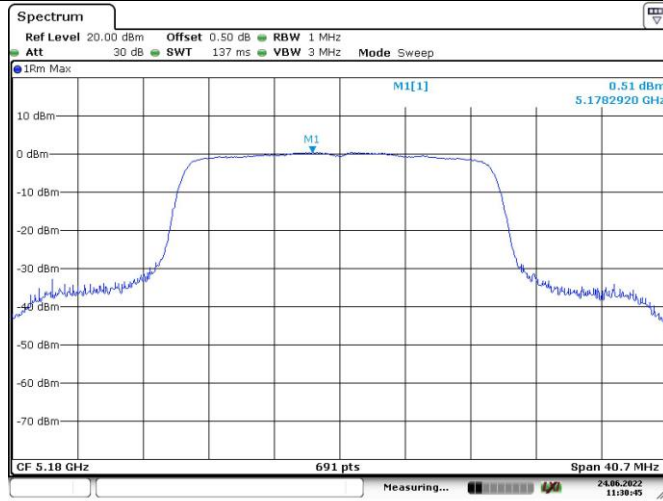

Maximum power spectral density

802.11ax hew20
RU Config.
242/61
Lowest Channel

Date: 24, JUN, 2022 11:30:46

802.11ax hew20
RU Config.
242/61
Middle Channel