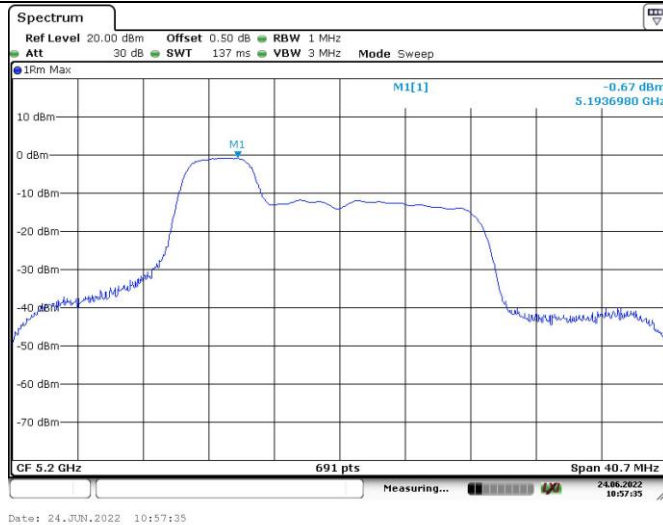

Maximum power spectral density

802.11ax hew20
RU Config.
52/37
Lowest Channel

802.11ax hew20
RU Config.
52/37
Middle Channel

802.11ax hew20
RU Config.
52/37
Highest Channel

Maximum power spectral density

802.11ax hew20
RU Config.
106/53
Lowest Channel

Date: 24, JUN, 2022 10:41:25

802.11ax hew20
RU Config.
106/53
Middle Channel

Date: 24, JUN, 2022 10:48:50

802.11ax hew20
RU Config.
106/53
Highest Channel

Date: 24, JUN, 2022 10:52:22

Maximum power spectral density