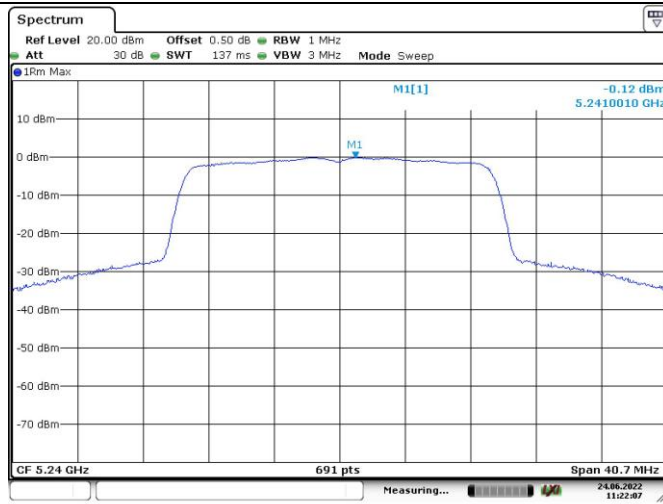

802.11ax hew20
RU Config.
242/61
Highest Channel