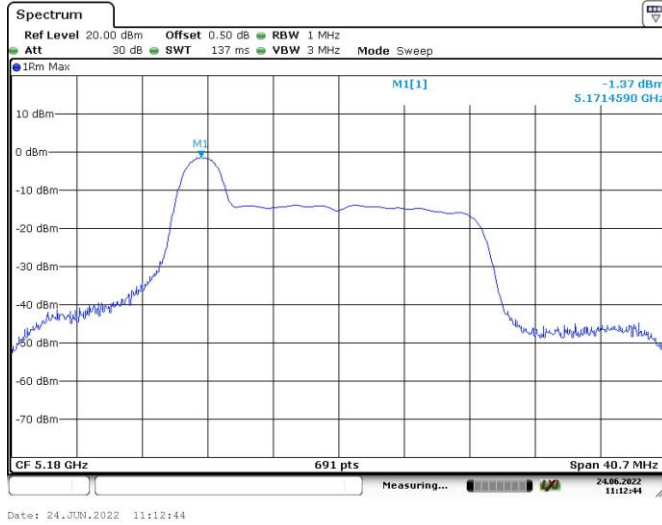

802.11ax hew80
RU Config.
106/53
Middle Channel

Maximum power spectral density

802.11ax hew80
RU Config.
242/61
Middle Channel

802.11ax hew80
RU Config.
484/65
Middle Channel

802.11ax hew80
RU Config.
996/67
Middle Channel

Chain 2:

Maximum power spectral density

802.11ax hew20
RU Config.
26/0
Lowest Channel

802.11ax hew20
RU Config.
26/0
Middle Channel

802.11ax hew20
RU Config.
26/0
Highest Channel

Maximum power spectral density