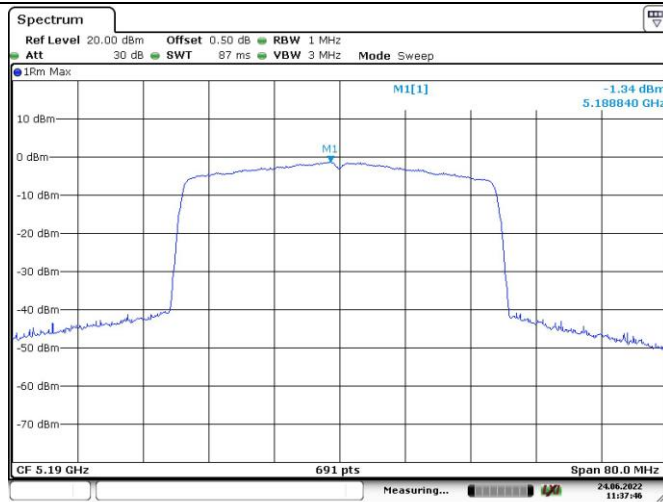

Maximum power spectral density

802.11ax hew40
RU Config.
484/65
Lowest Channel