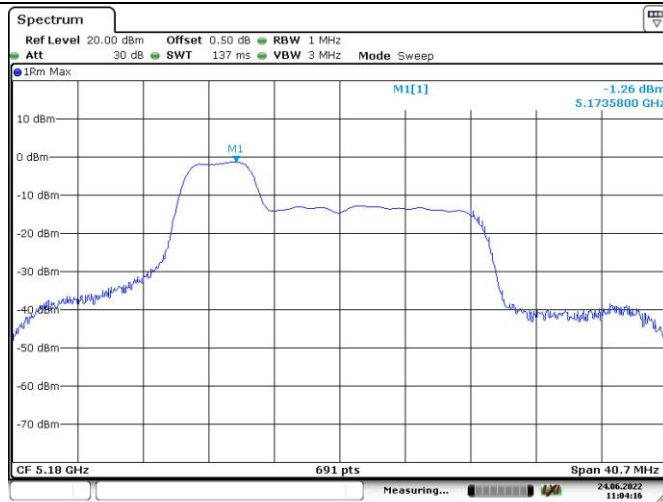

Date: 24. JUN. 2022 14:03:21

802.11ax hew80
RU Config.
996/67
Middle Channel

Date: 24. JUN. 2022 14:07:51

Chain 3:

Maximum power spectral density

802.11ax hew20
RU Config.
26/0
Lowest Channel

802.11ax hew20
RU Config.
26/0
Middle Channel

802.11ax hew20
RU Config.
26/0
Highest Channel

Maximum power spectral density

802.11ax hew20
RU Config.
52/37
Lowest Channel

Date: 24, JUN, 2022 11:04:16

802.11ax hew20
RU Config.
52/37
Middle Channel

Date: 24, JUN, 2022 11:02:26