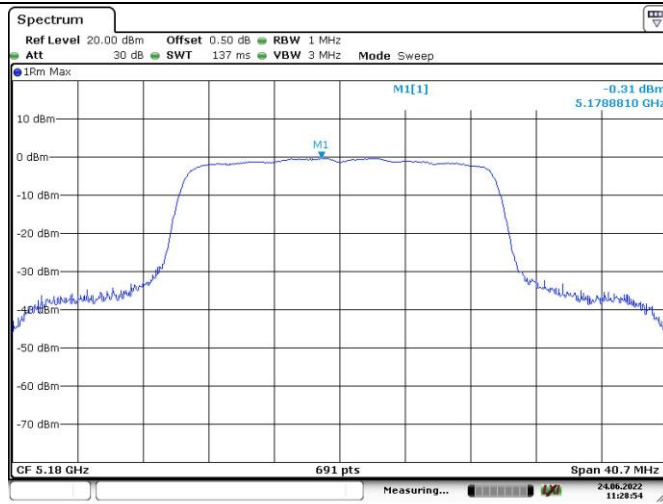

802.11ax hew20
RU Config.
52/37
Highest Channel

Date: 24, JUN, 2022 10:54:40

Maximum power spectral density

802.11ax hew20
RU Config.
106/53
Lowest Channel

Date: 24, JUN, 2022 10:43:54

802.11ax hew20
RU Config.
106/53
Middle Channel

Date: 24, JUN, 2022 10:45:14

802.11ax hew20
RU Config.
106/53
Highest Channel

Date: 24, JUN, 2022 10:53:18

Maximum power spectral density

802.11ax hew20
RU Config.
242/61
Lowest Channel

802.11ax hew20
RU Config.
242/61
Middle Channel