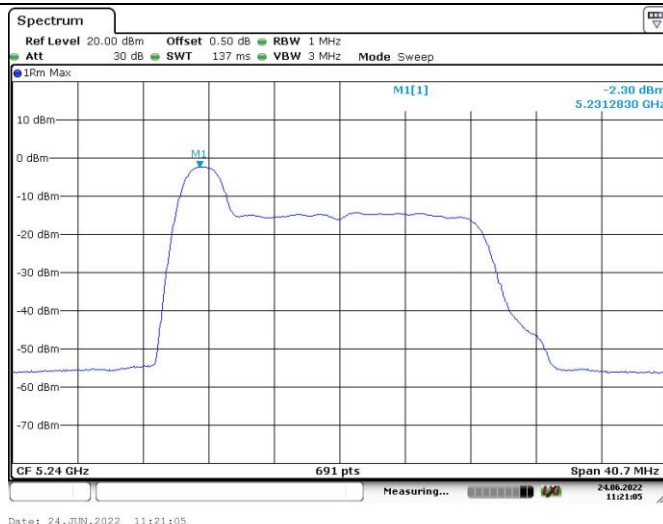

802.11ax hew20
RU Config.
26/0
Highest Channel