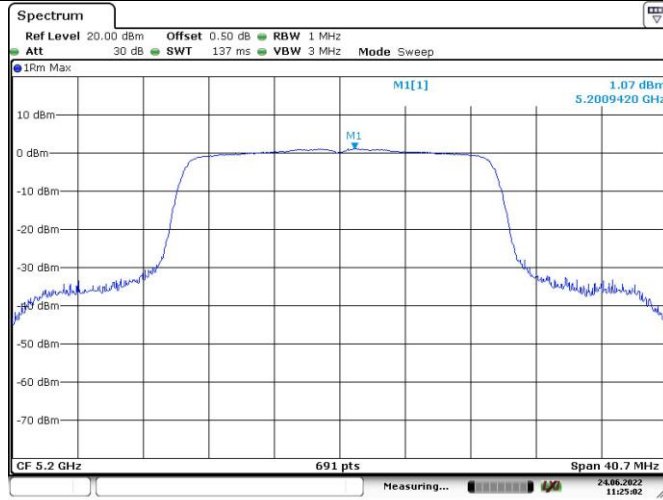

Date: 24, JUN, 2022 11:25:02

802.11ax hew20
RU Config.
242/61
Highest Channel