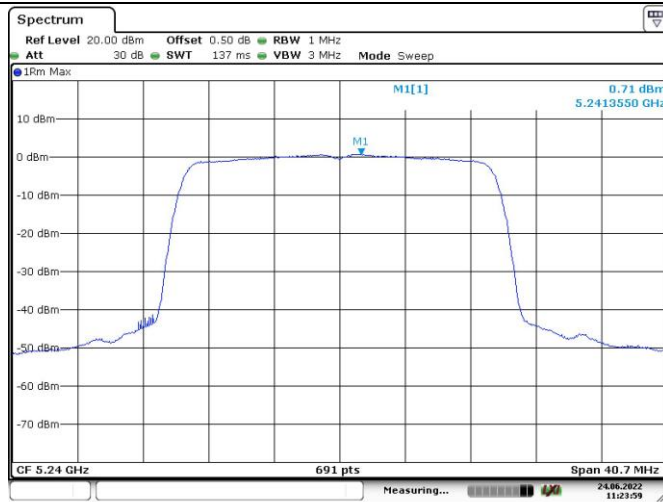

802.11ax hew20
RU Config.
242/61
Lowest Channel

Date: 24, JUN, 2022 11:31:27

802.11ax hew20
RU Config.
242/61
Middle Channel

Date: 24, JUN, 2022 11:25:02

802.11ax hew20
RU Config.
242/61
Highest Channel

Date: 24, JUN, 2022 11:23:59

Maximum power spectral density

802.11ax hew40
RU Config.
26/0
Lowest Channel

Date: 24 JUN 2022 13:27:09

802.11ax hew40
RU Config.
26/0
Highest Channel

Date: 24 JUN 2022 13:36:36

Maximum power spectral density