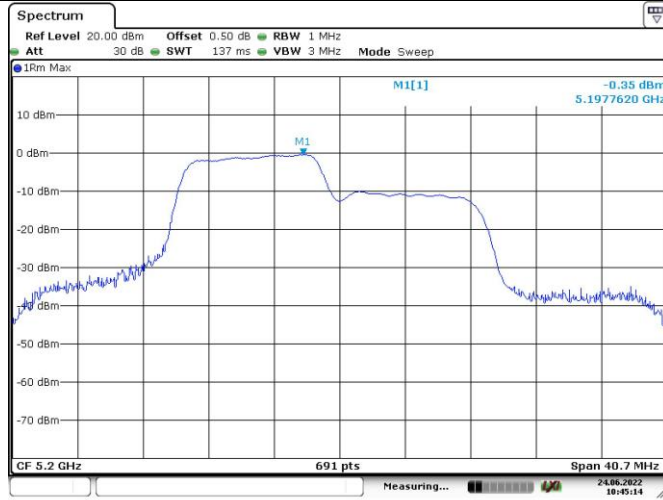

802.11ax hew20
RU Config.
26/0
Highest Channel

Maximum power spectral density

802.11ax hew20
RU Config.
52/37
Lowest Channel

Date: 24, JUN, 2022 11:04:16

802.11ax hew20
RU Config.
52/37
Middle Channel

Date: 24, JUN, 2022 11:02:26

802.11ax hew20
RU Config.
52/37
Highest Channel

Date: 24, JUN, 2022 10:54:40

Maximum power spectral density

802.11ax hew20
RU Config.
106/53
Lowest Channel

Date: 24, JUN, 2022 10:43:54

802.11ax hew20
RU Config.
106/53
Middle Channel

Date: 24, JUN, 2022 10:45:14

802.11ax hew20
RU Config.
106/53
Highest Channel

Date: 24, JUN, 2022 10:53:18

Maximum power spectral density

802.11ax hew20
RU Config.
242/61
Lowest Channel

802.11ax hew20
RU Config.
242/61
Middle Channel