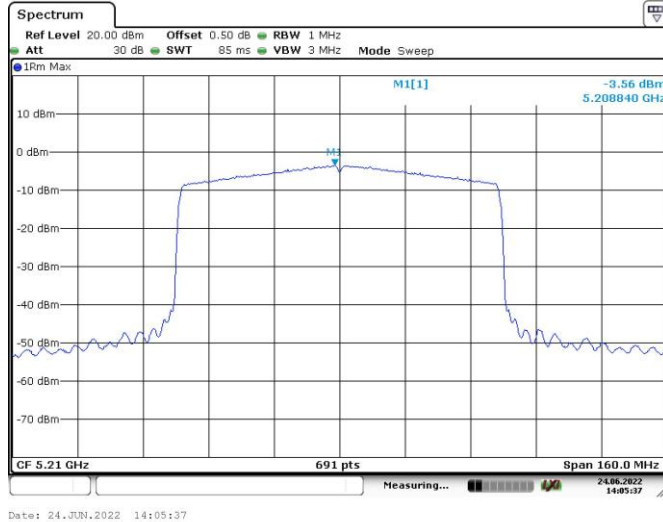

802.11ax hew80
RU Config.
106/53
Middle Channel

Maximum power spectral density

802.11ax hew80
RU Config.
242/61
Middle Channel

802.11ax hew80
RU Config.
484/65
Middle Channel

802.11ax hew80
RU Config.
996/67
Middle Channel

Chain 2:

Maximum power spectral density

802.11ax hew20
RU Config.
26/0
Lowest Channel

802.11ax hew20
RU Config.
26/0
Middle Channel

802.11ax hew20
RU Config.
26/0
Highest Channel

Maximum power spectral density