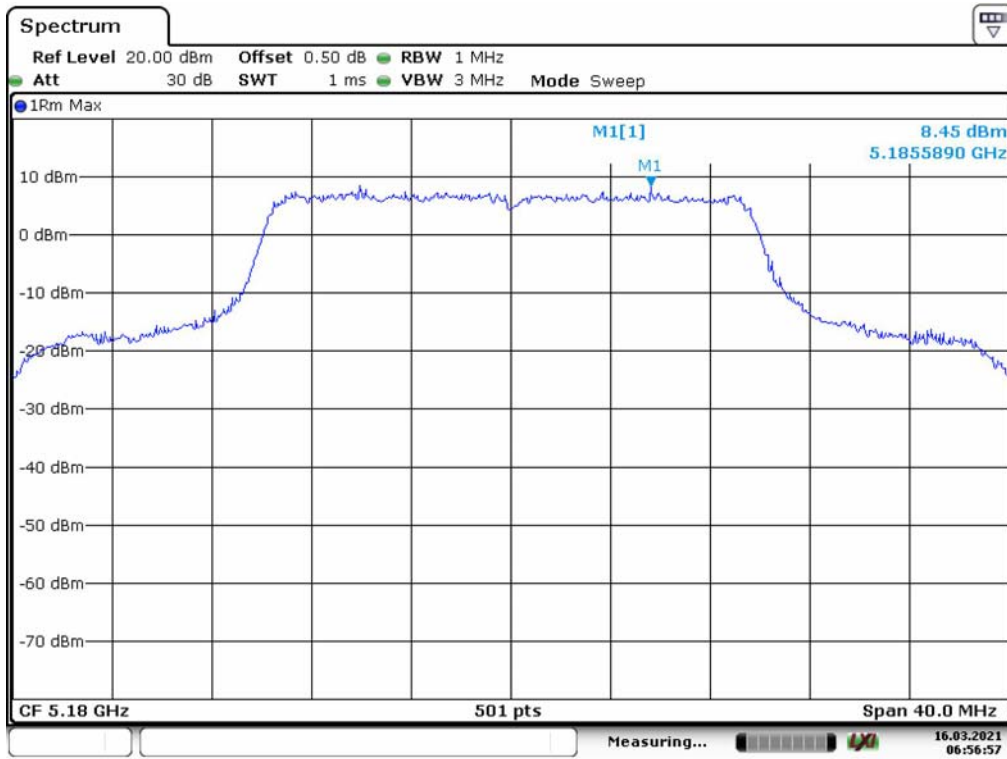

802.11 ax20 Low Channel