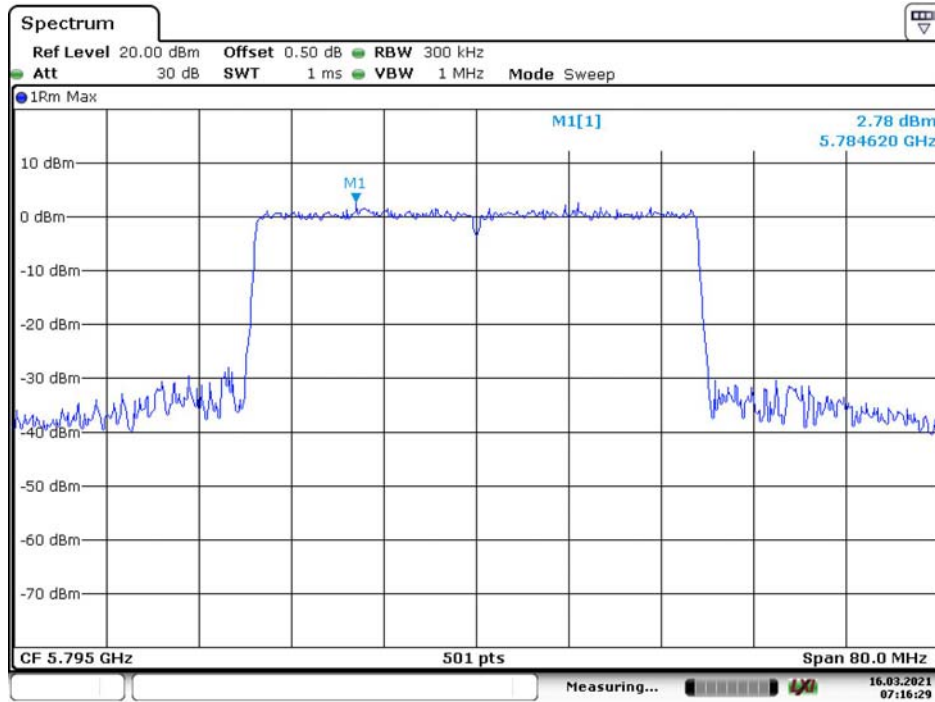

802.11 ax40 High Channel

Date: 16.MAR.2021 07:16:29