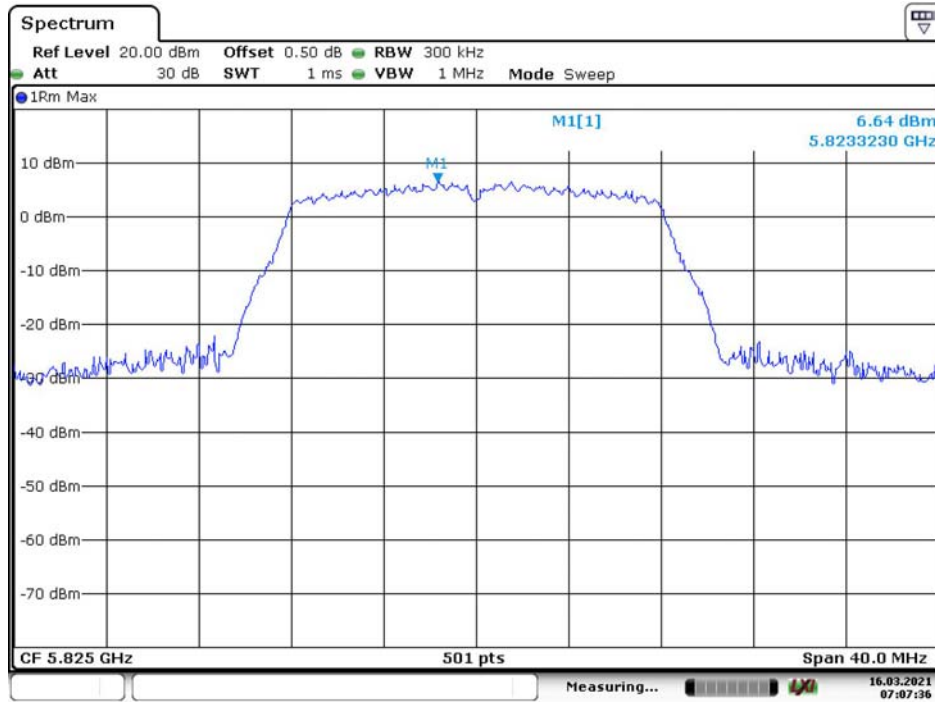

802.11a High Channel

Date: 16.MAR.2021 07:07:37