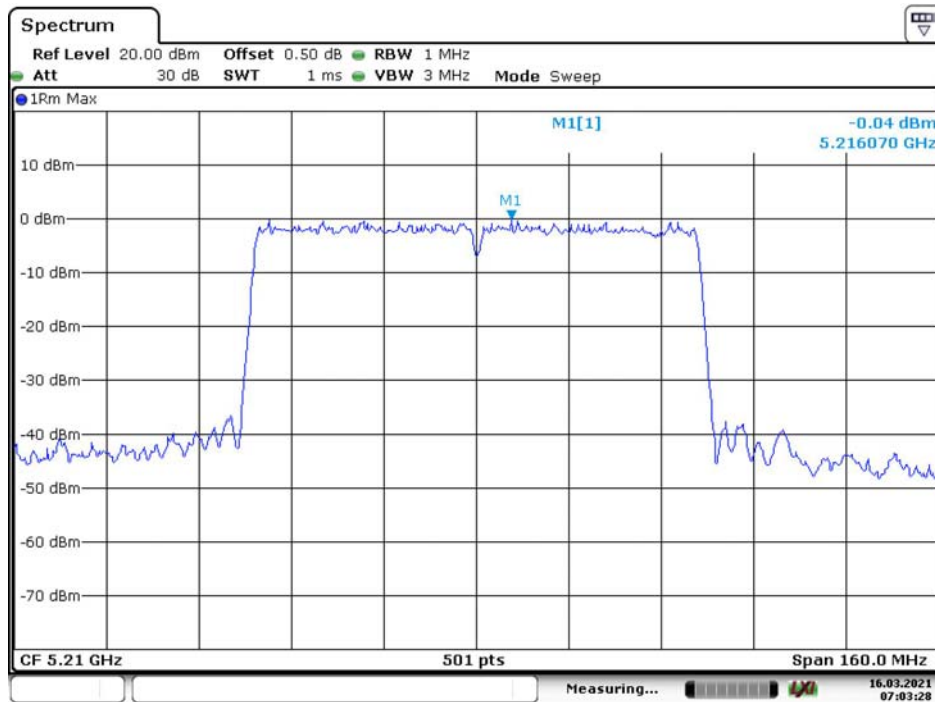

802.11ac vht80 Middle Channel

Date: 16.MAR.2021 07:03:29