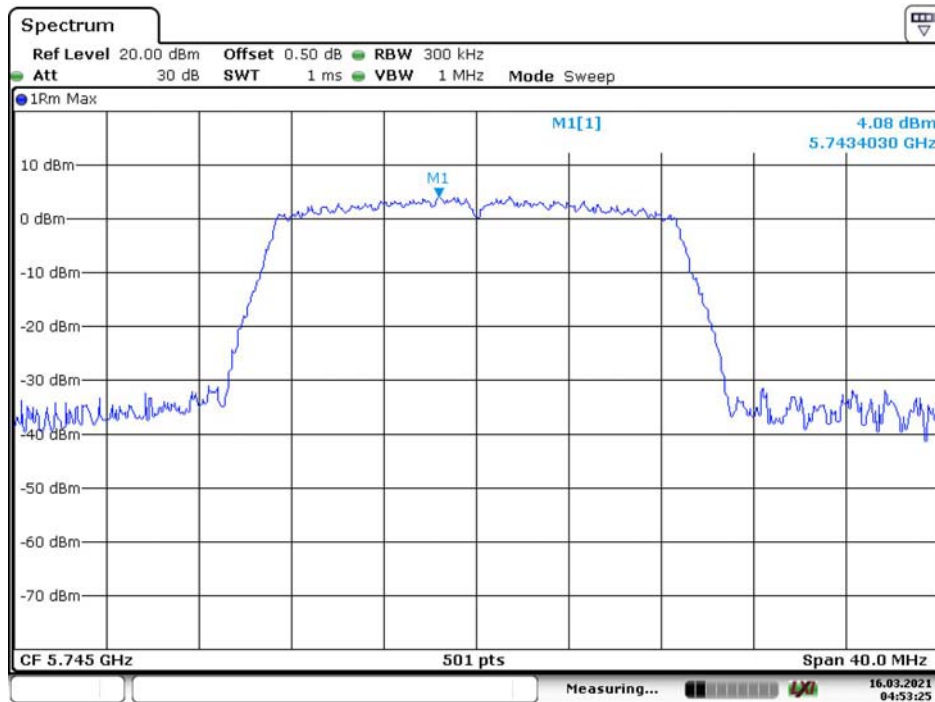

802.11n ht20 Low Channel

Date: 16.MAR.2021 04:53:25