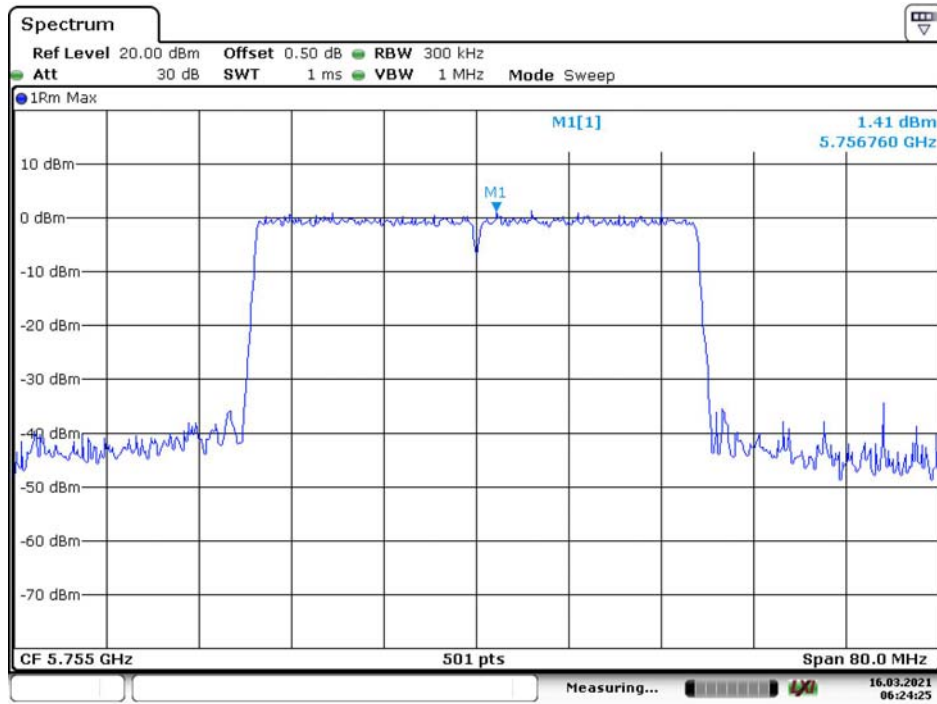

802.11n ax40 Low Channel

Date: 16.MAR.2021 06:24:26