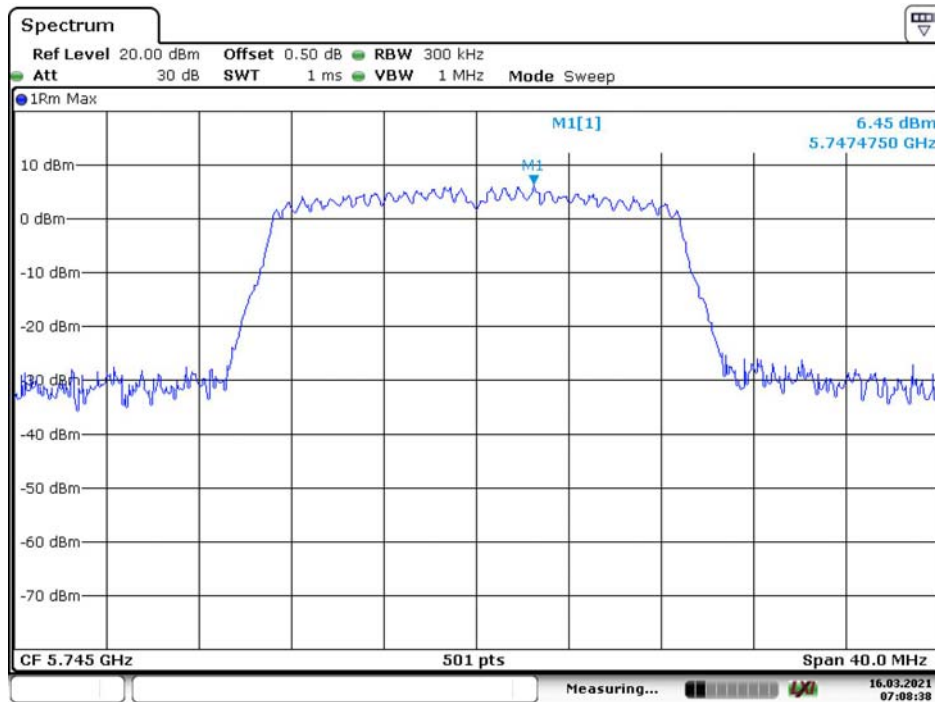

802.11n ht20 Low Channel

Date: 16.MAR.2021 07:08:39