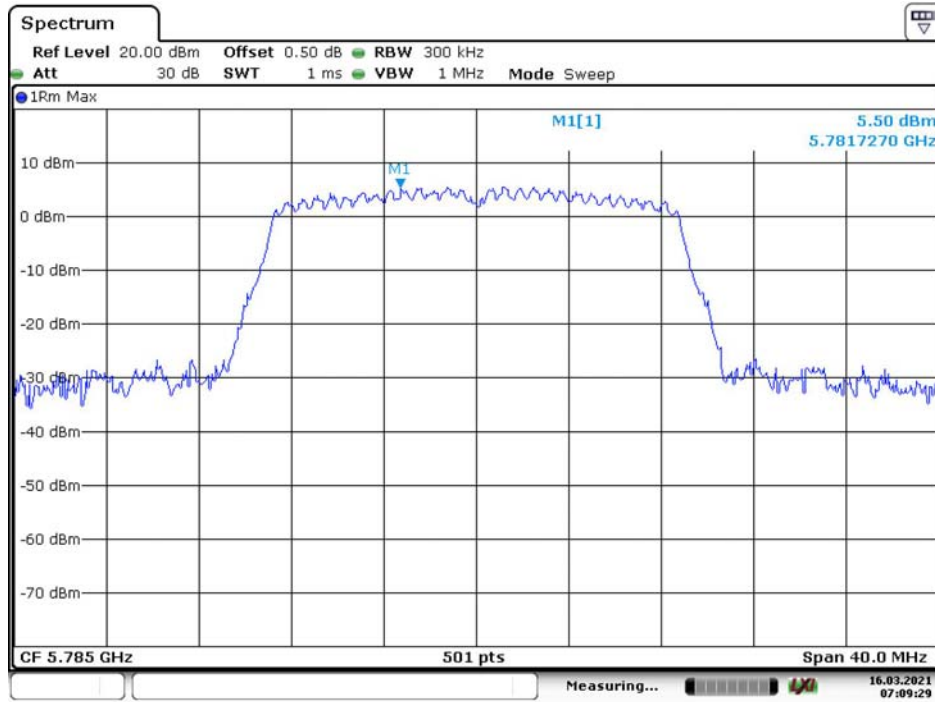

802.11n ht20 Middle Channel

Date: 16.MAR.2021 07:09:29