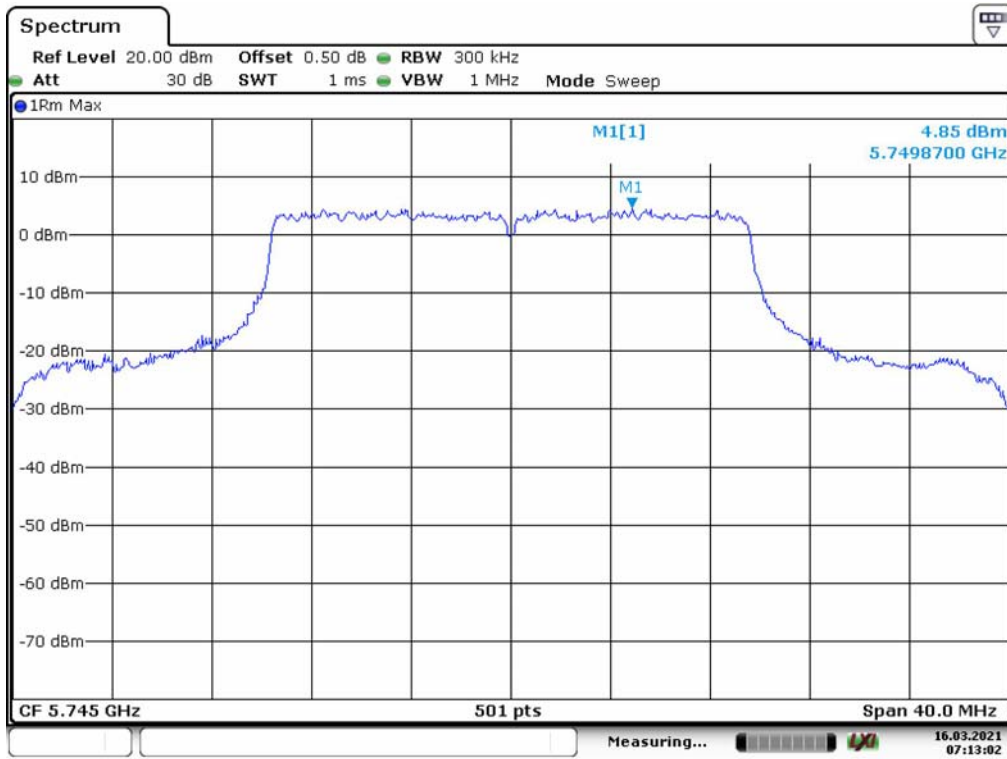

802.11 ax20 Low Channel

Date: 16.MAR.2021 07:13:02