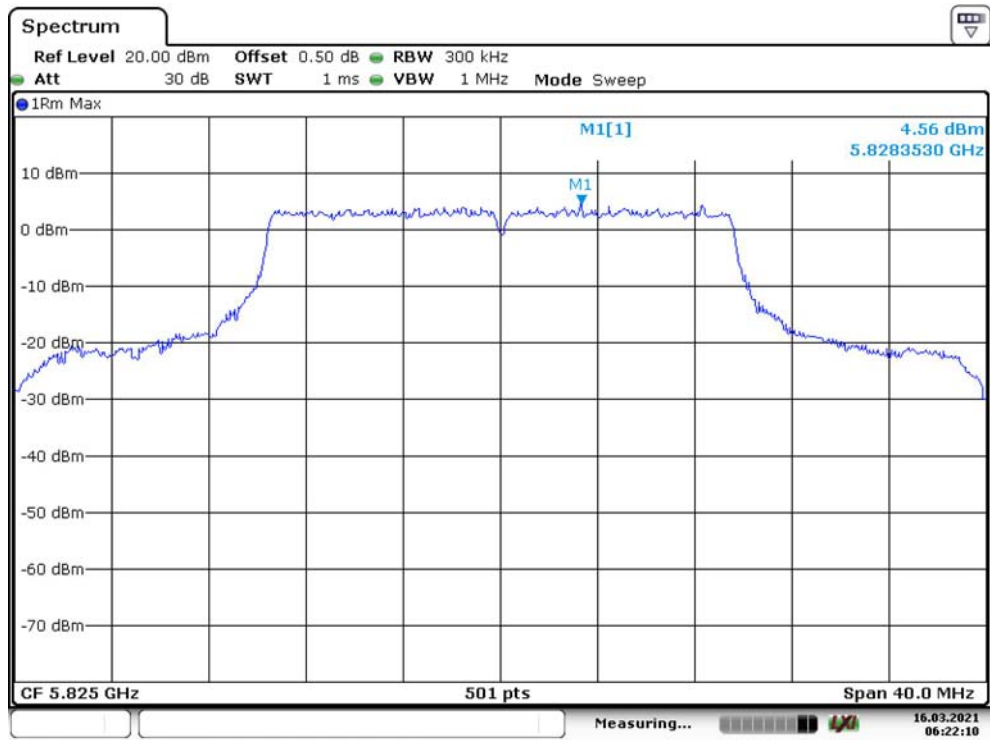

802.11n ax20 High Channel

Date: 16.MAR.2021 06:22:10