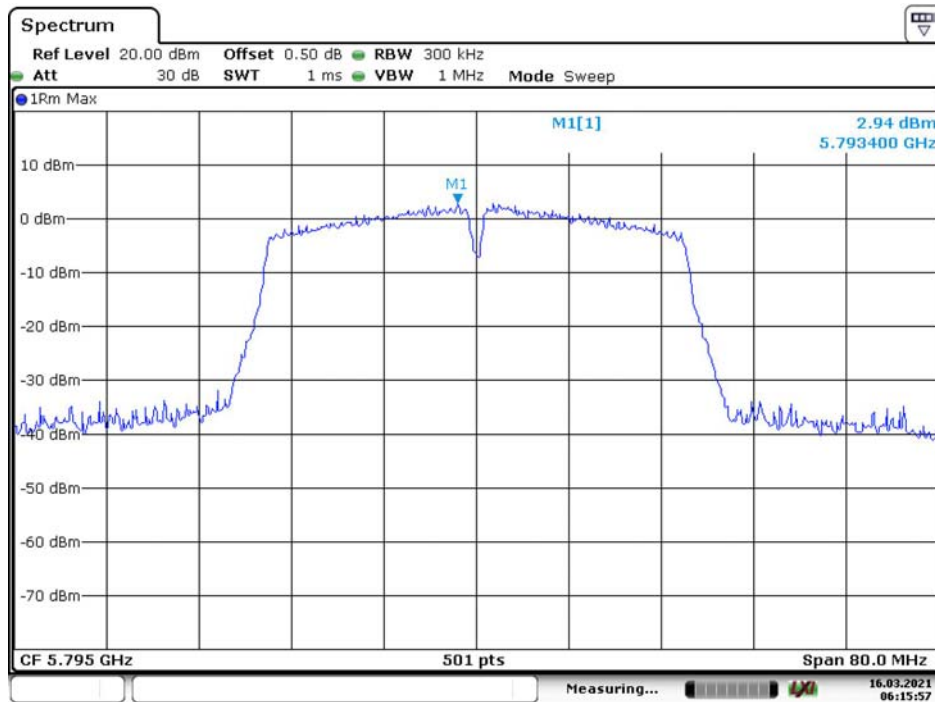

802.11n ht40 High Channel

Date: 16.MAR.2021 06:15:57