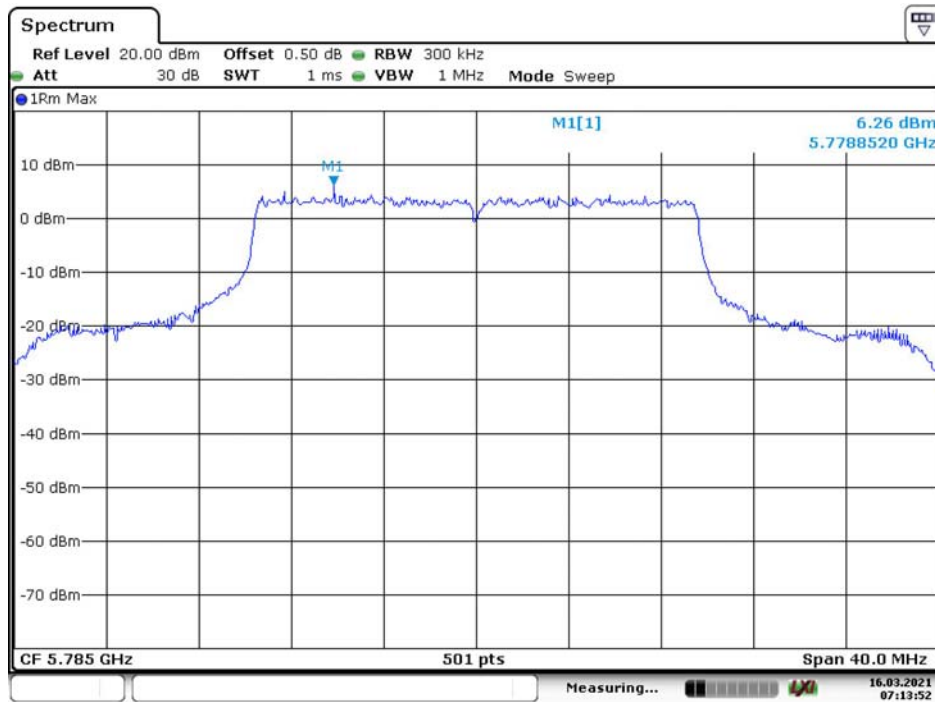

802.11 ax20 Middle Channel

Date: 16.MAR.2021 07:13:53