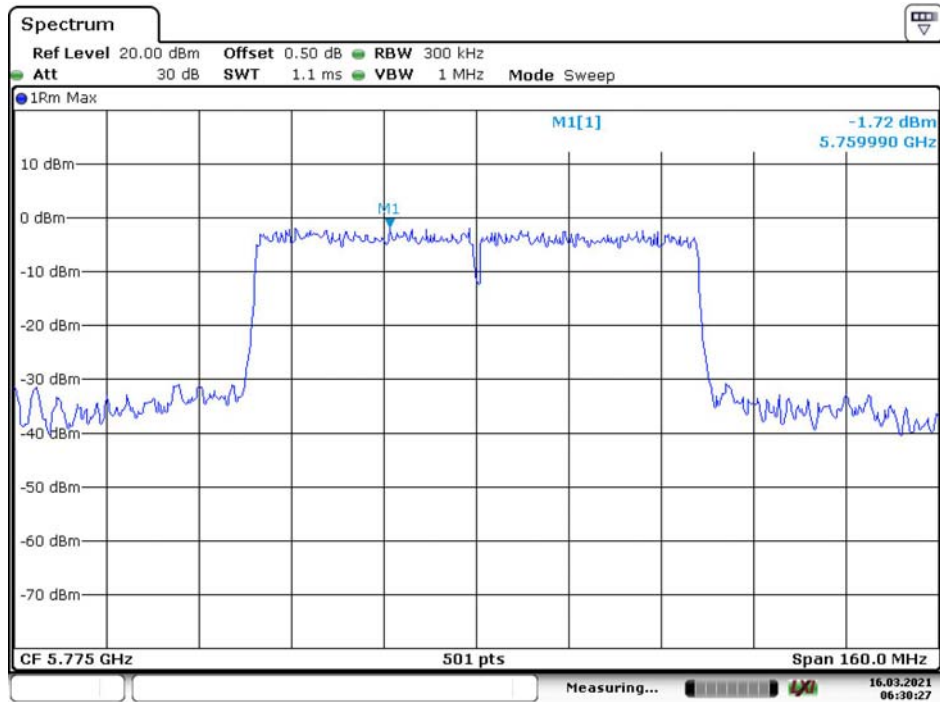

802.11ac vht80 Middle Channel

Date: 16.MAR.2021 06:30:28