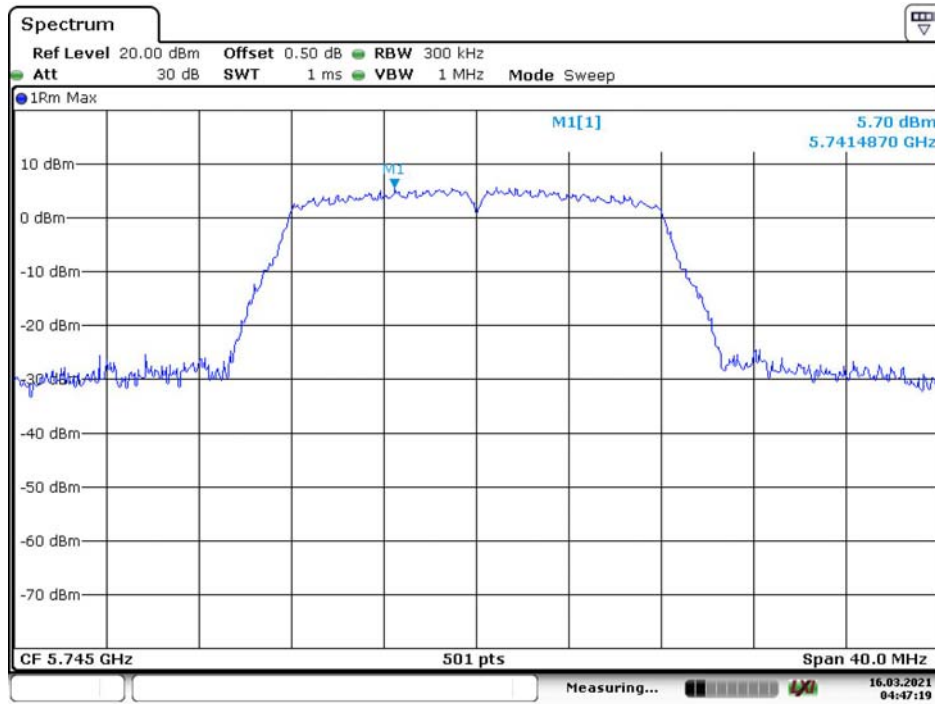

5725-5850MHz
Chain 0

802.11a Low Channel

Date: 16.MAR.2021 04:47:19