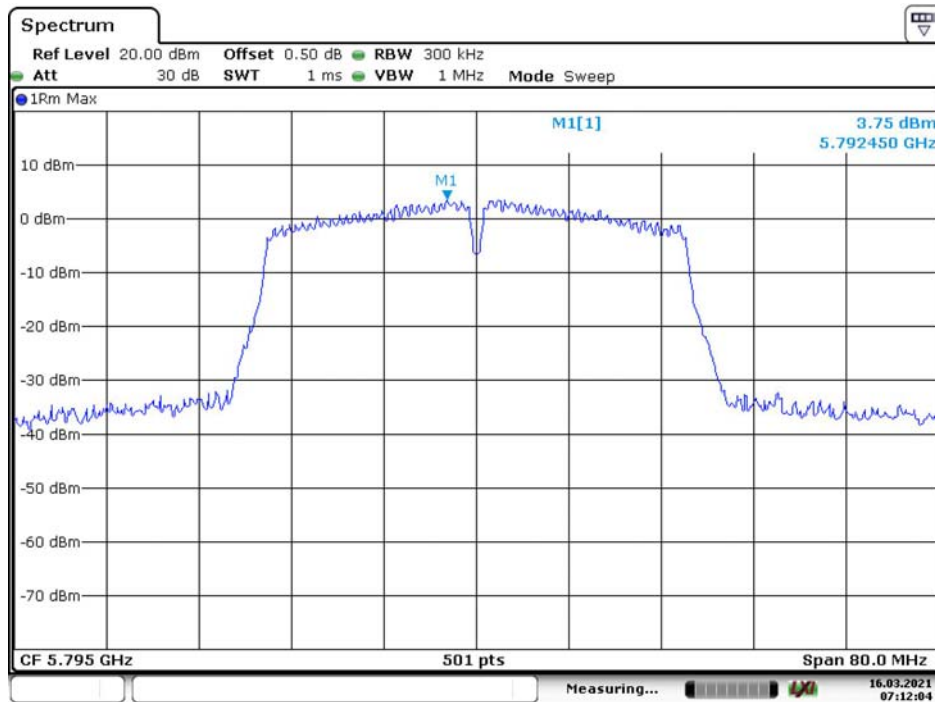

802.11n ht40 High Channel

Date: 16.MAR.2021 07:12:04