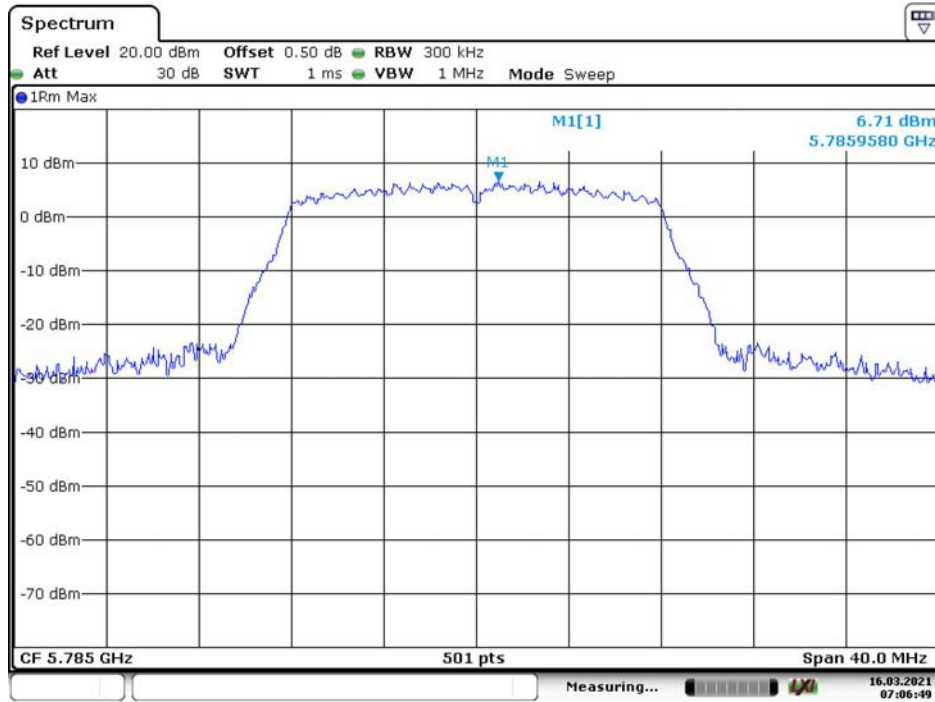

### 802.11ax hew80 Middle Channel

Date: 16.MAR.2021 06:29:05

Chain 1

802.11a Low Channel

Date: 16.MAR.2021 07:05:46

802.11a Middle Channel

Date: 16.MAR.2021 07:06:49