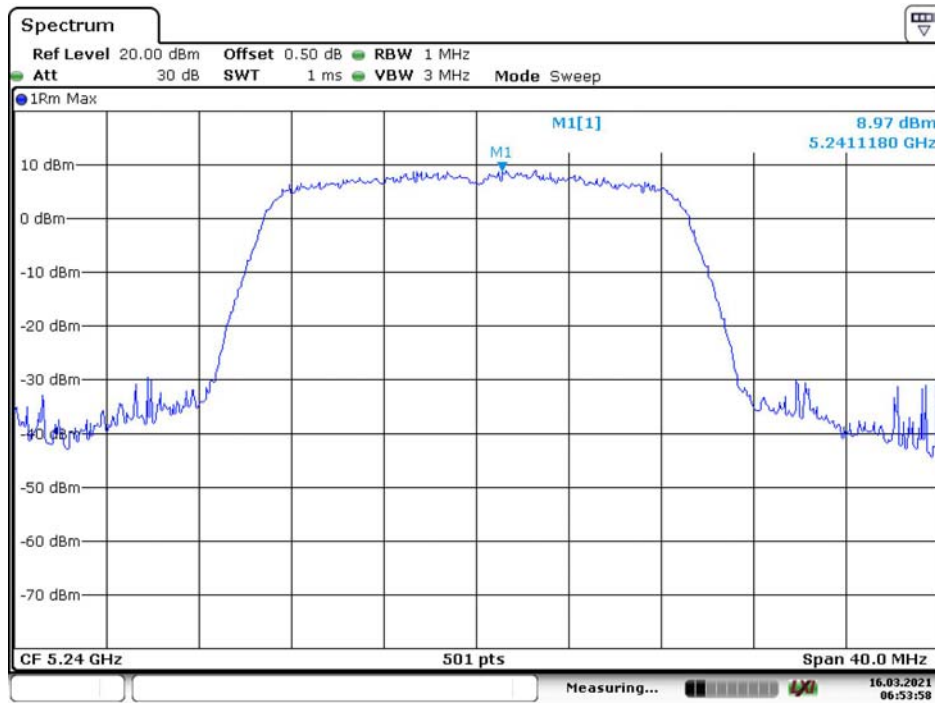

802.11n ht20 High Channel

Date: 16.MAR.2021 06:53:59