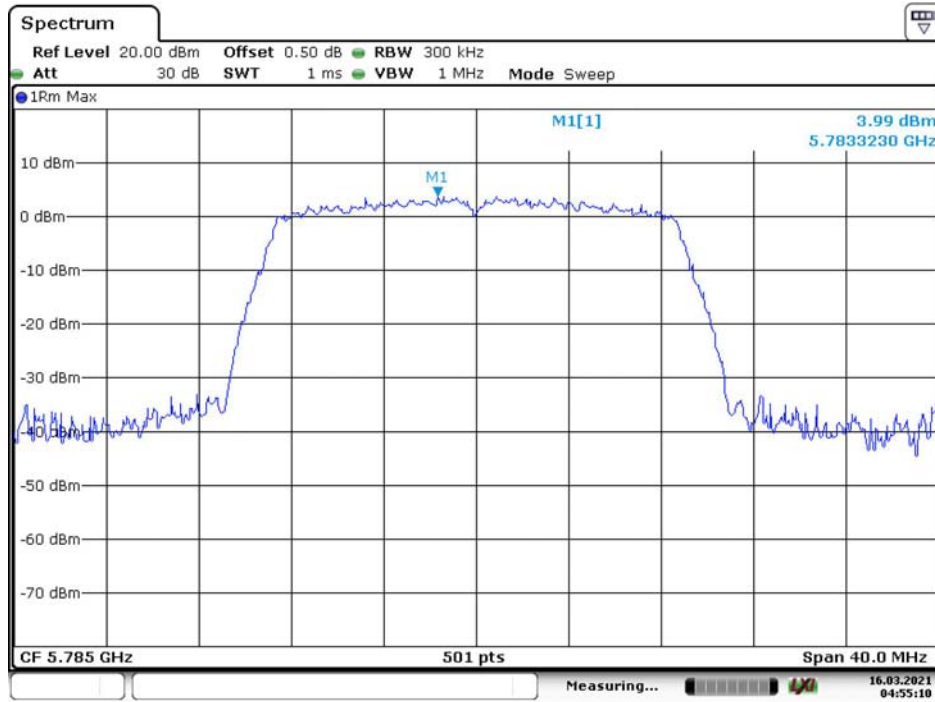

802.11n ht20 Middle Channel

Date: 16.MAR.2021 04:55:10