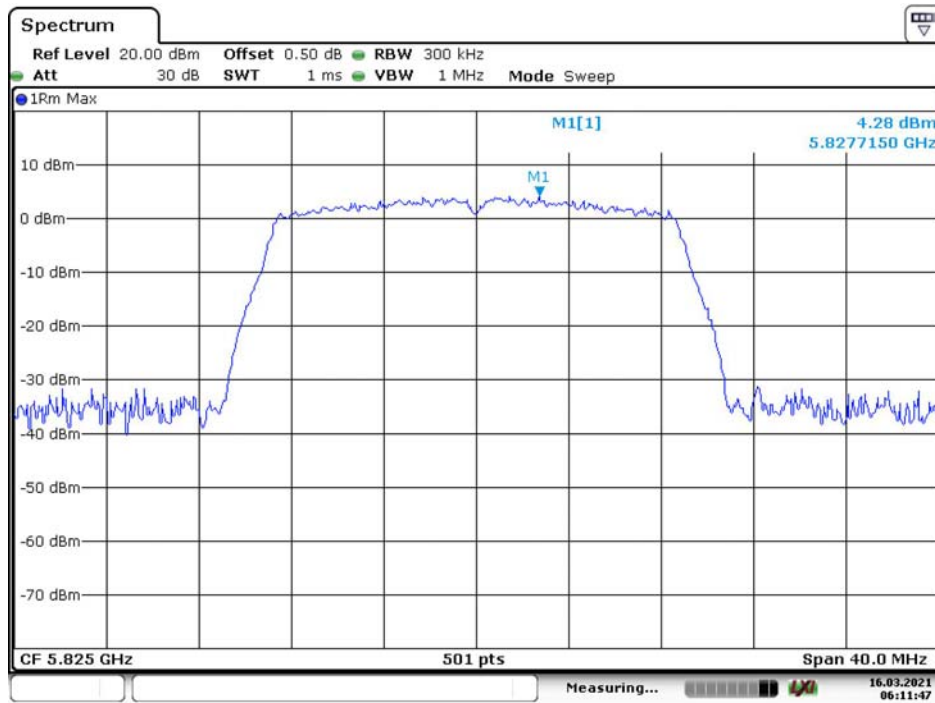

802.11n ht20 High Channel

Date: 16.MAR.2021 06:11:47