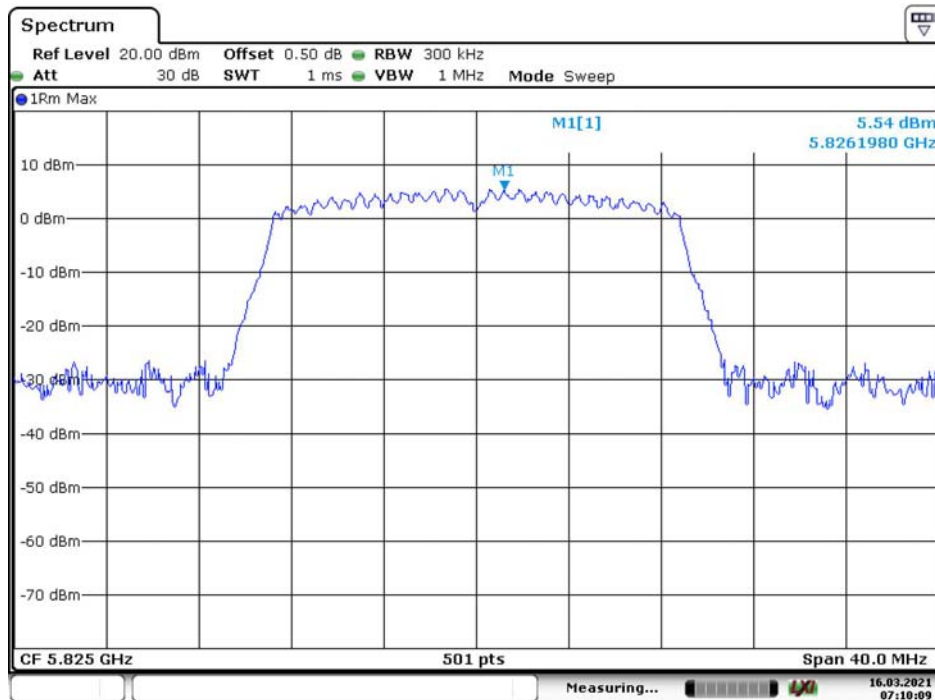

802.11n ht20 High Channel

Date: 16.MAR.2021 07:10:09