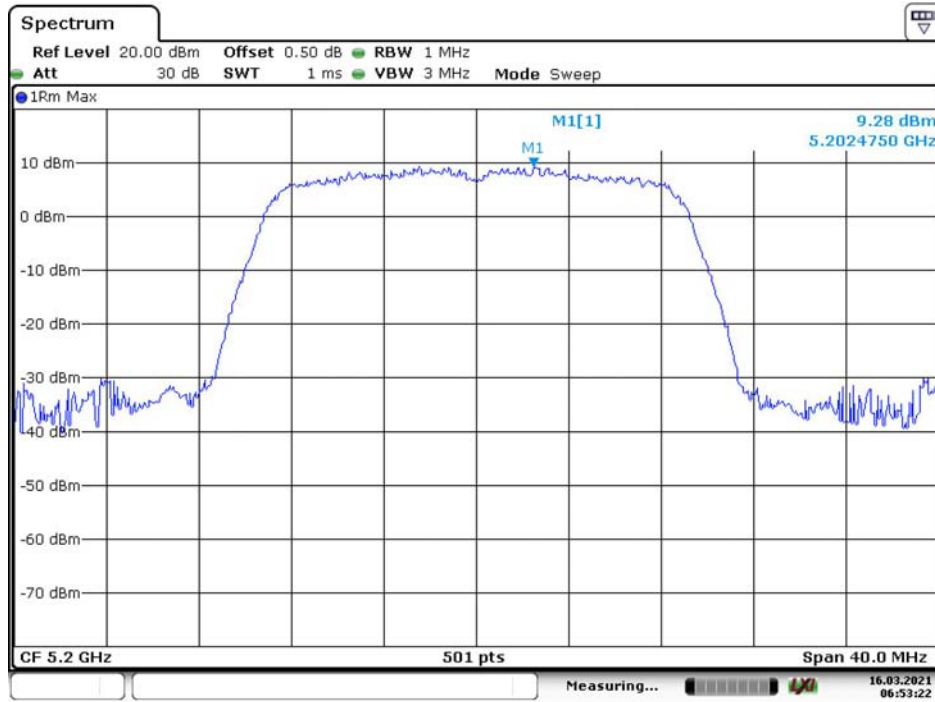

802.11n ht20 Middle Channel

Date: 16.MAR.2021 06:53:23