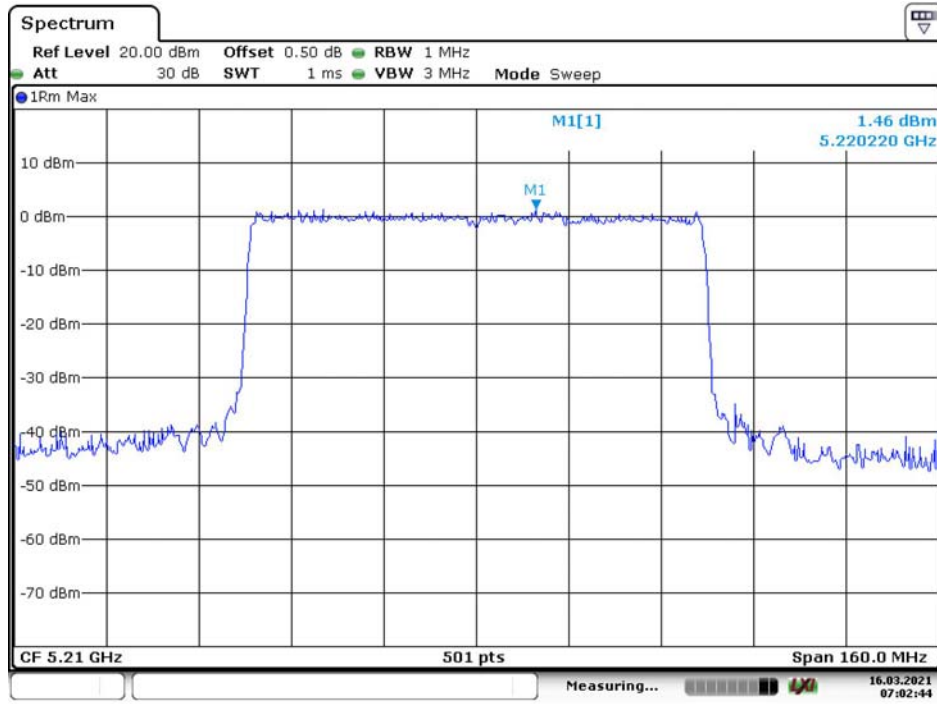

802.11ax hew80 Middle Channel

Date: 16.MAR.2021 07:02:45