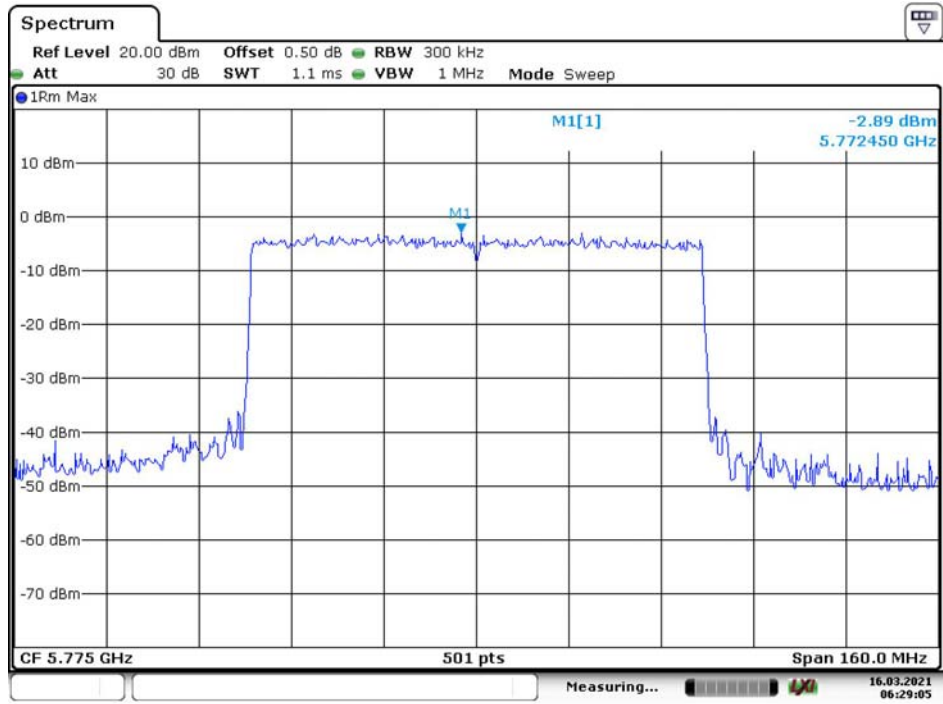

802.11ax hew80 Middle Channel

Date: 16.MAR.2021 06:29:05