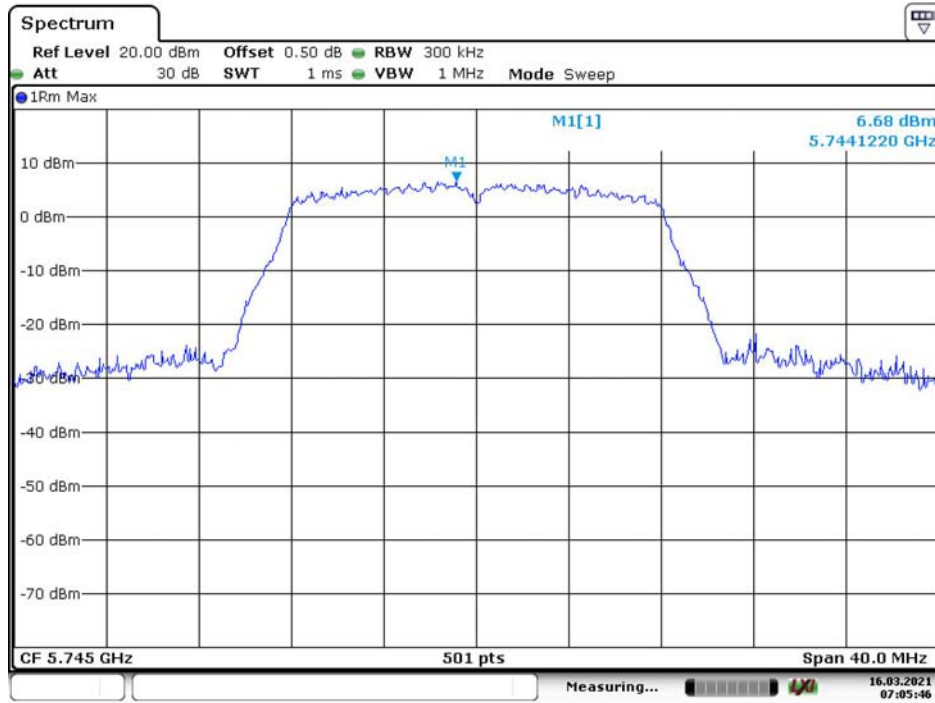

Chain 1

802.11a Low Channel

Date: 16.MAR.2021 07:05:46