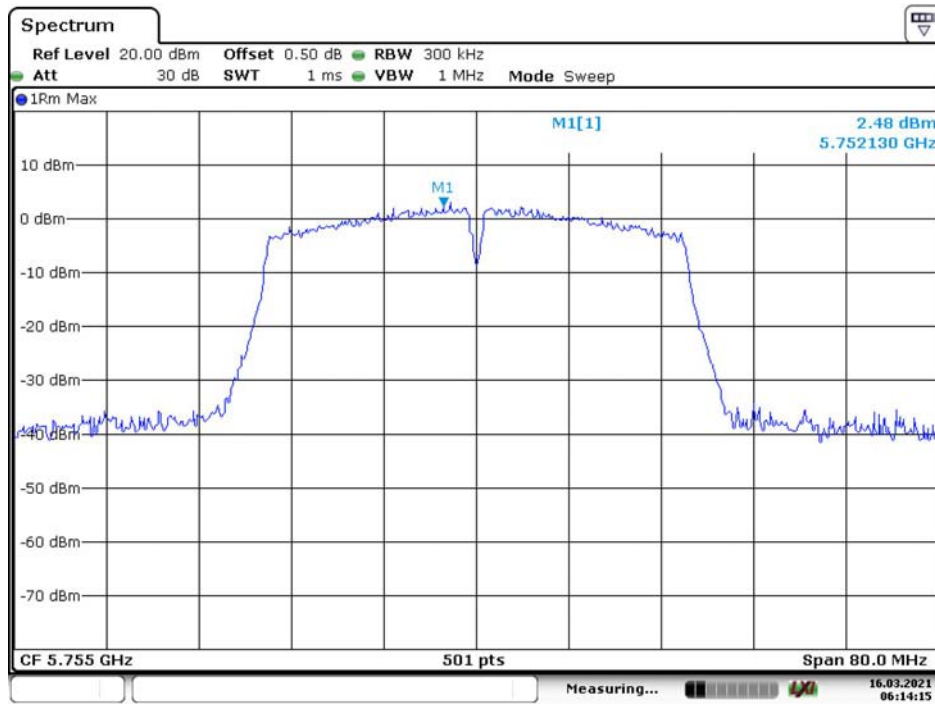

802.11n ht40 Low Channel

Date: 16.MAR.2021 06:14:16