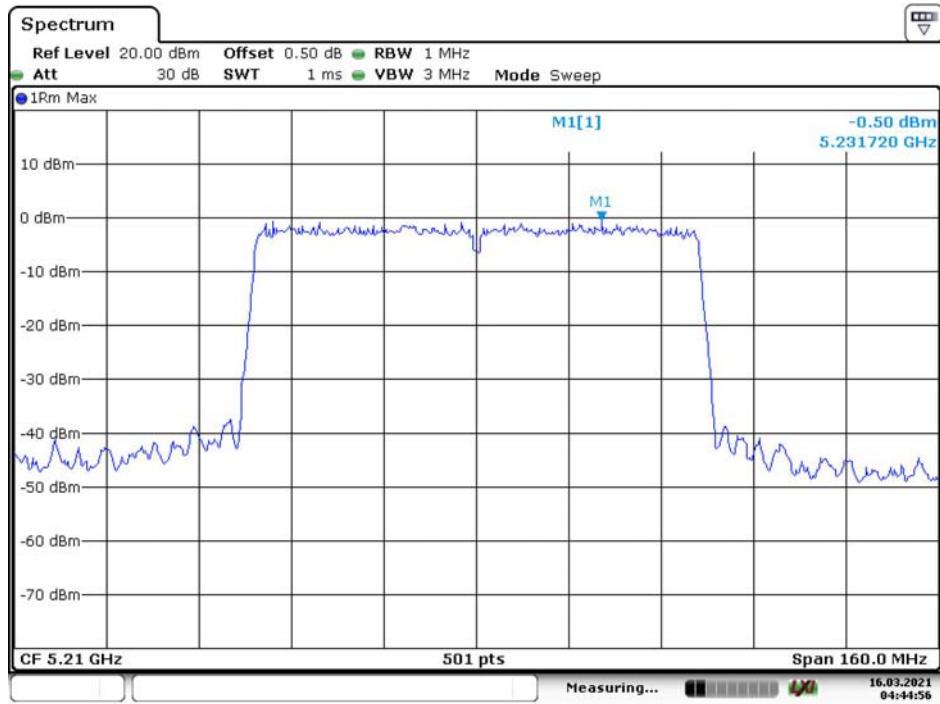

802.11ac vht80 Middle Channel

Date: 16.MAR.2021 04:44:56