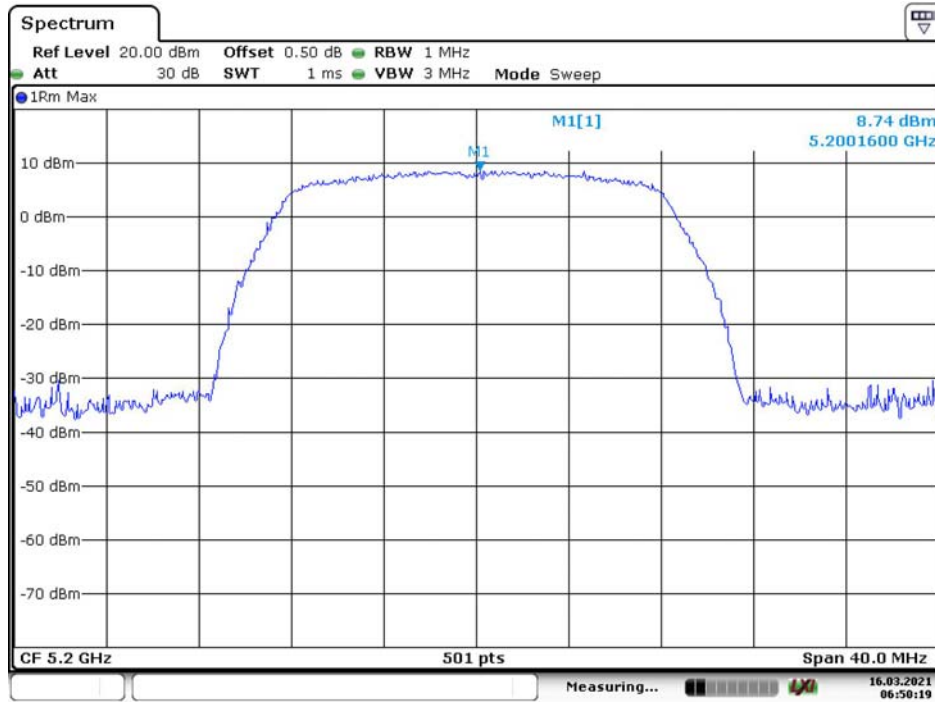

### 802.11ax hew80 Middle Channel

Date: 16.MAR.2021 04:43:12

Chain 1

802.11a Low Channel

Date: 16.MAR.2021 06:48:39

802.11a Middle Channel

Date: 16.MAR.2021 06:50:20