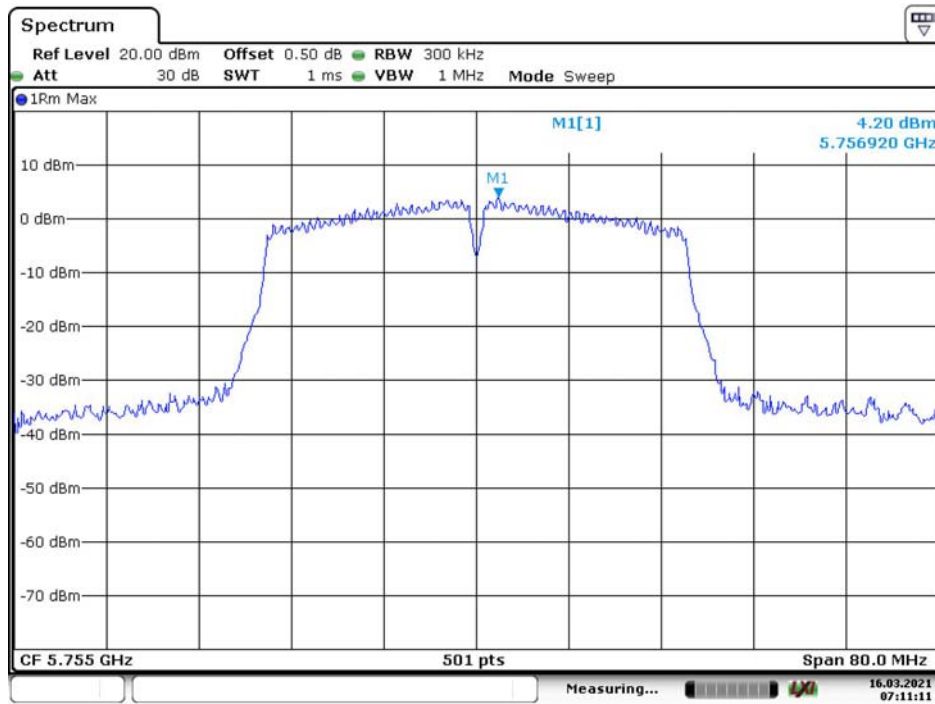

802.11n ht40 Low Channel

Date: 16.MAR.2021 07:11:12