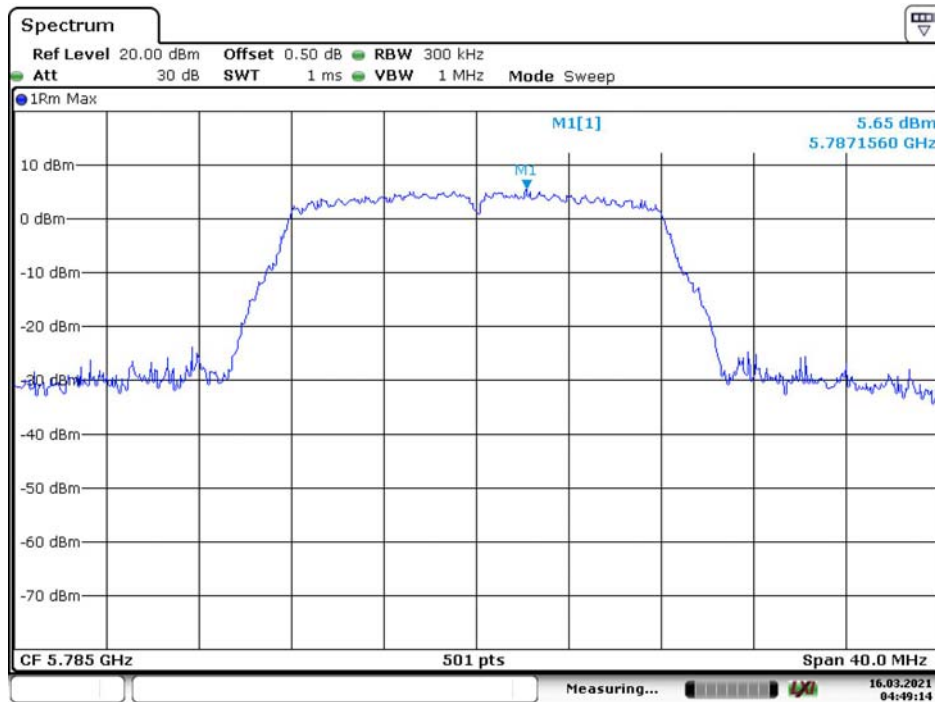

802.11a Middle Channel

Date: 16.MAR.2021 04:49:14