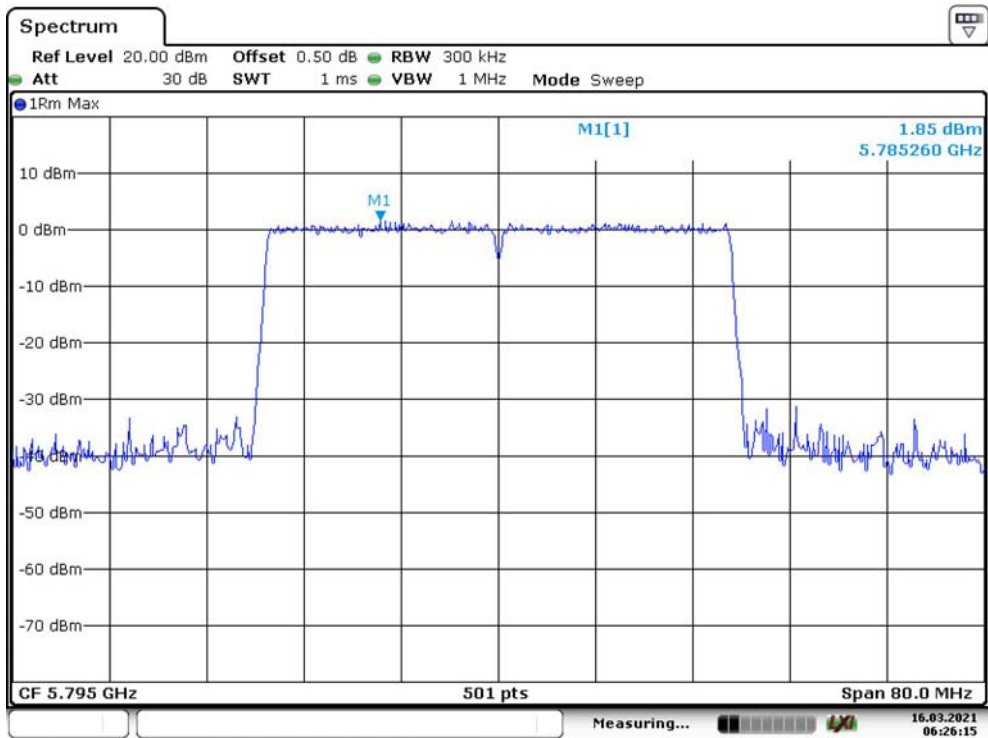

802.11n ax40 High Channel

Date: 16.MAR.2021 06:26:15