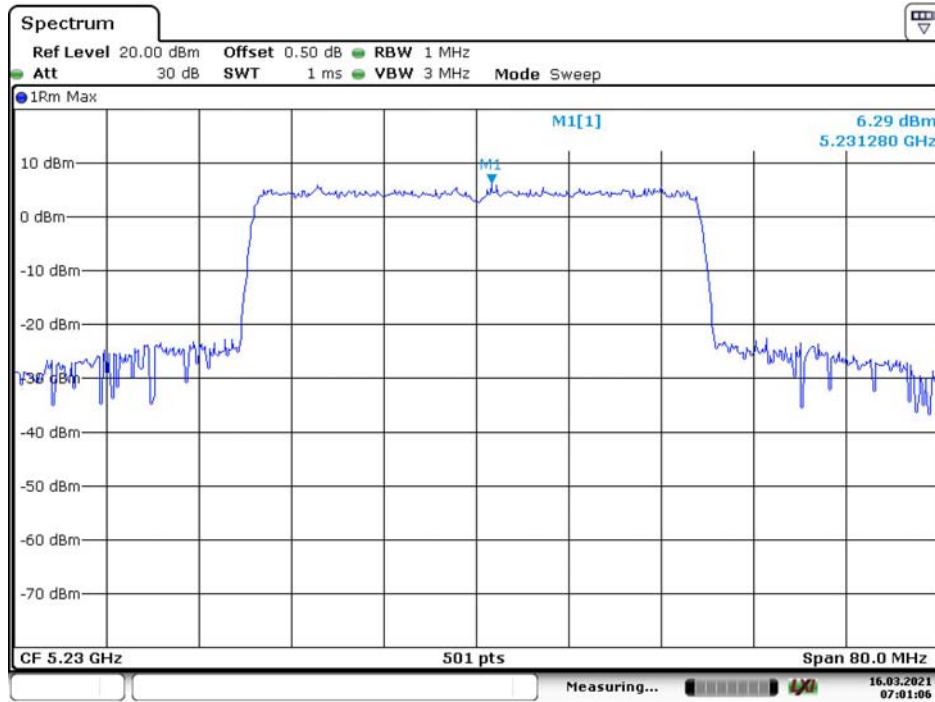

802.11 ax40 High Channel

Date: 16.MAR.2021 07:01:06