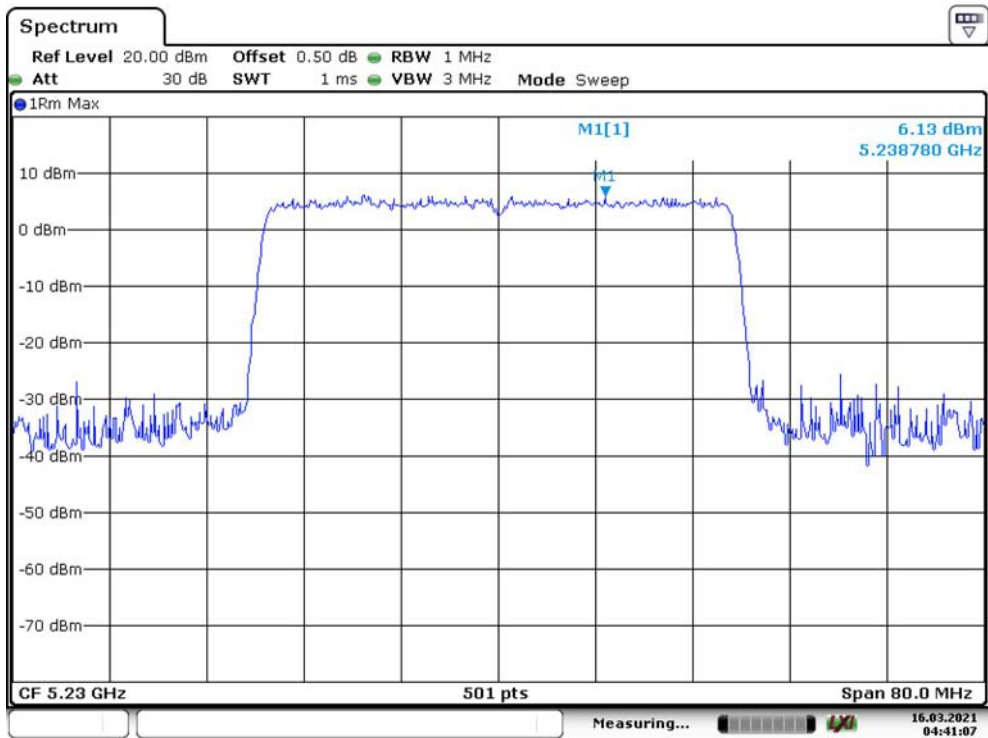

### 802.11n ax40 High Channel

Date: 16.MAR.2021 04:41:07