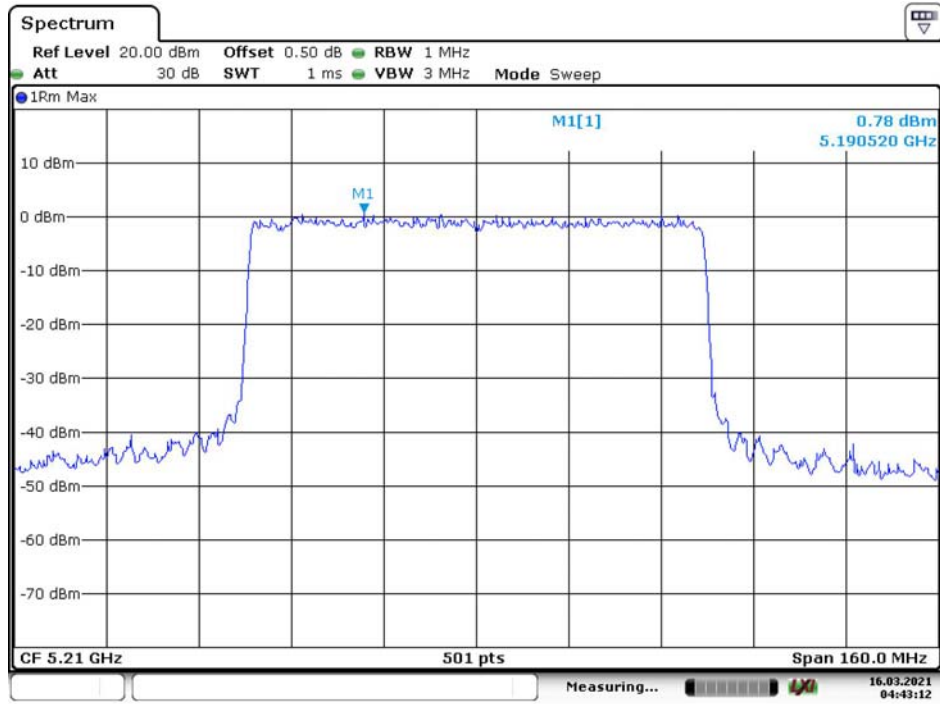

802.11ax hew80 Middle Channel

Date: 16.MAR.2021 04:43:12