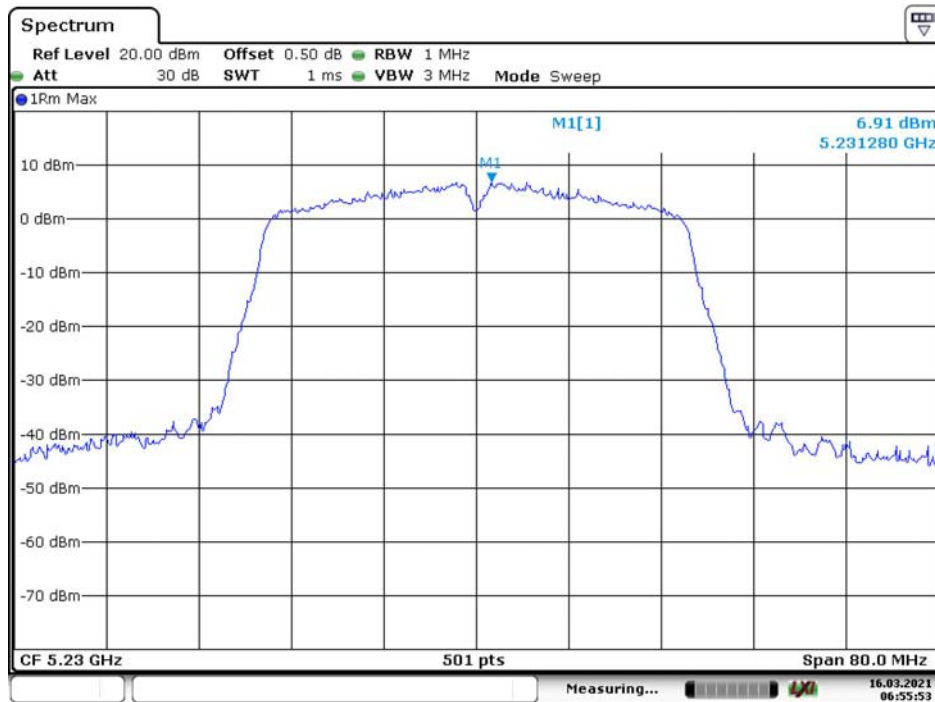

802.11n ht40 High Channel

Date: 16.MAR.2021 06:55:53