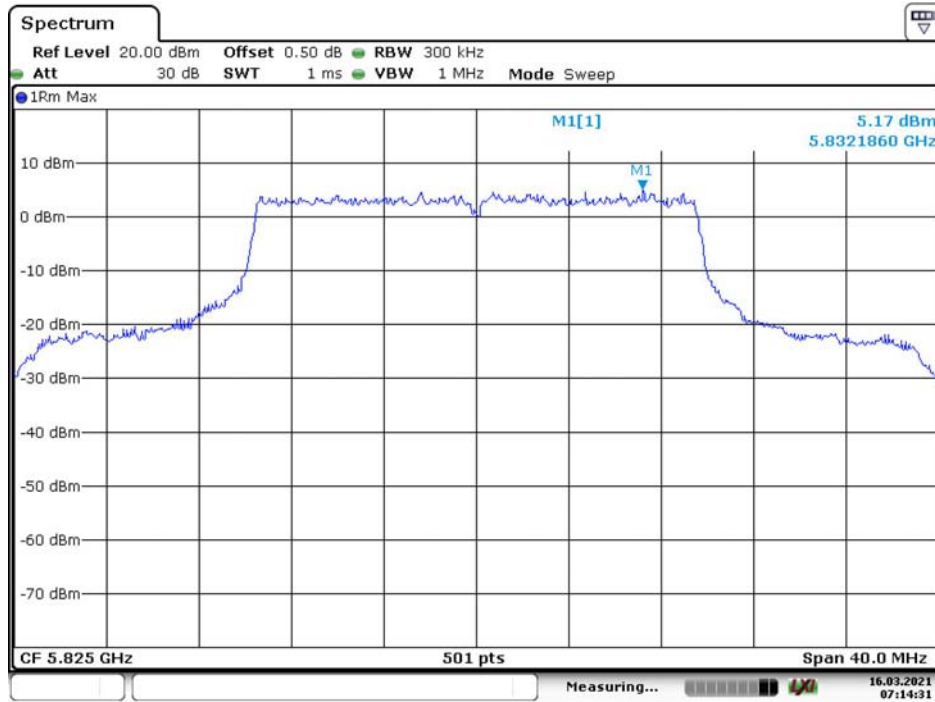

802.11 ax20 High Channel

Date: 16.MAR.2021 07:14:31