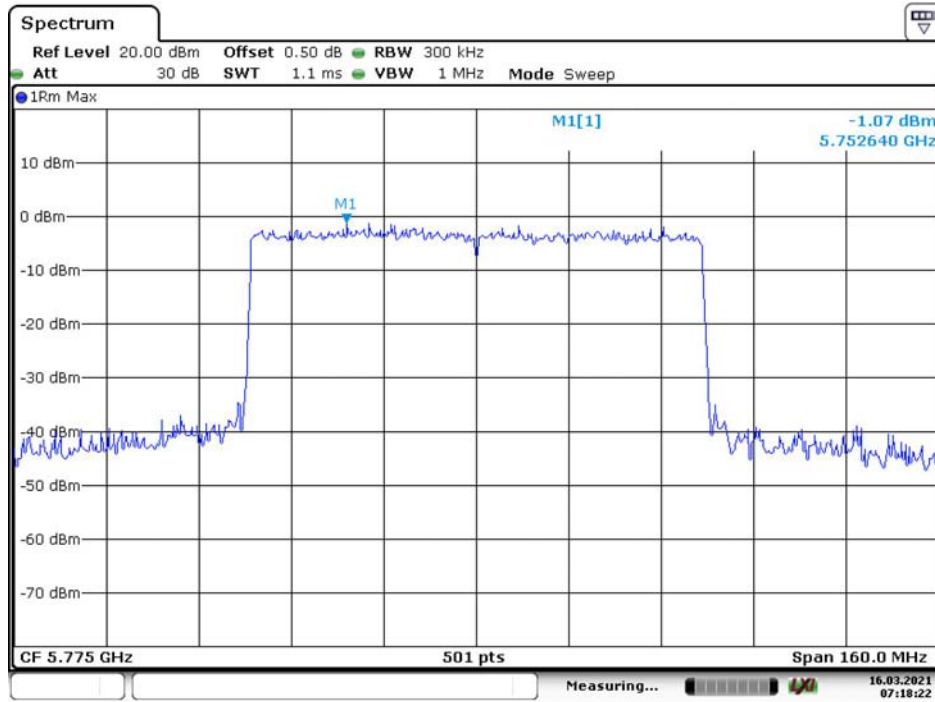

802.11ax hew80 Middle Channel

Date: 16.MAR.2021 07:18:23

***** END OF REPORT *****