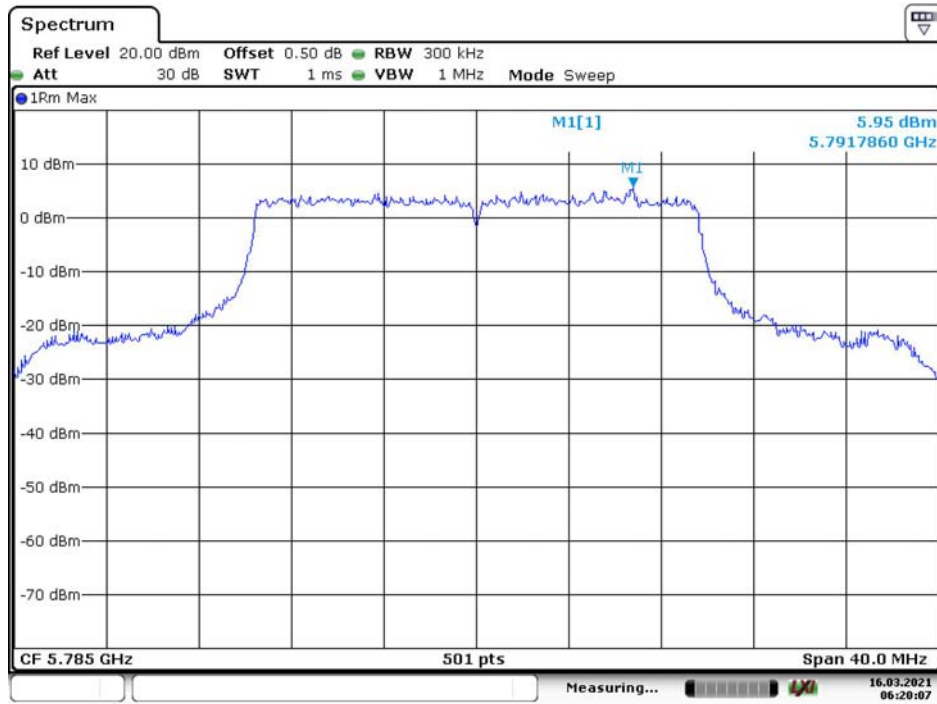

802.11n ax20 Middle Channel

Date: 16.MAR.2021 06:20:07