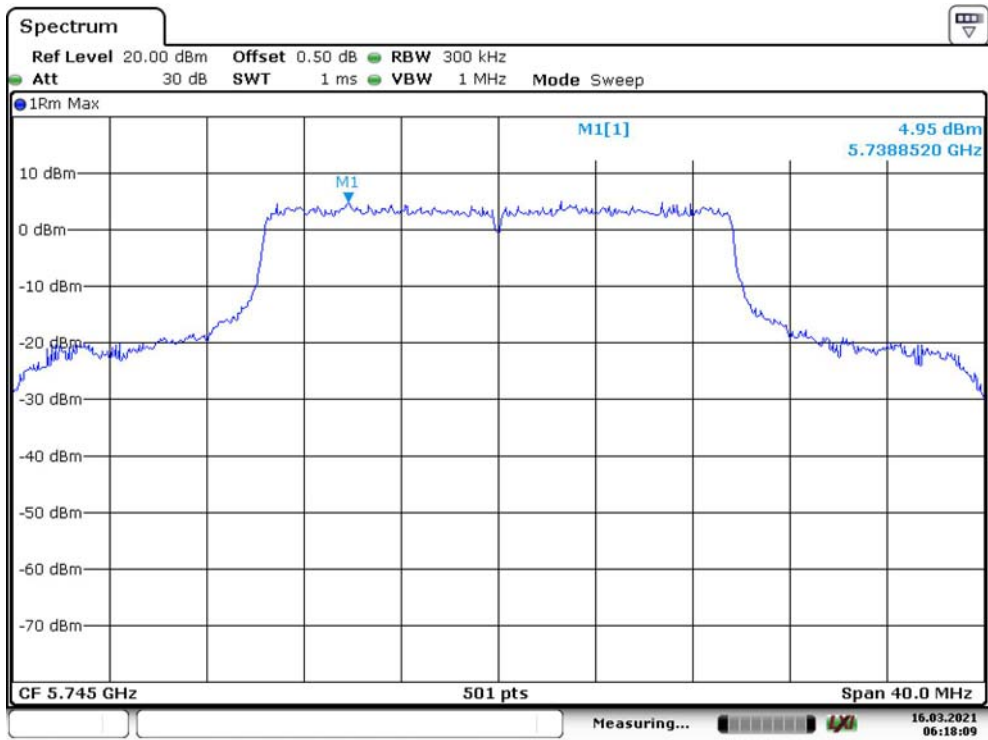

802.11n ax20 Low Channel

Date: 16.MAR.2021 06:18:10