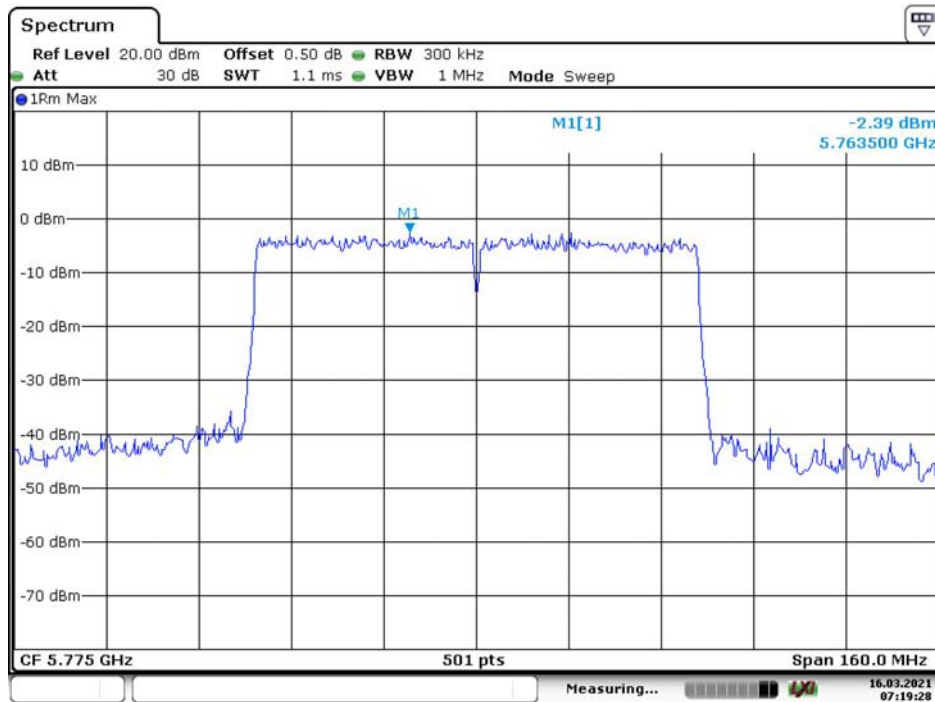

802.11ac vht80 Middle Channel

Date: 16.MAR.2021 07:19:28