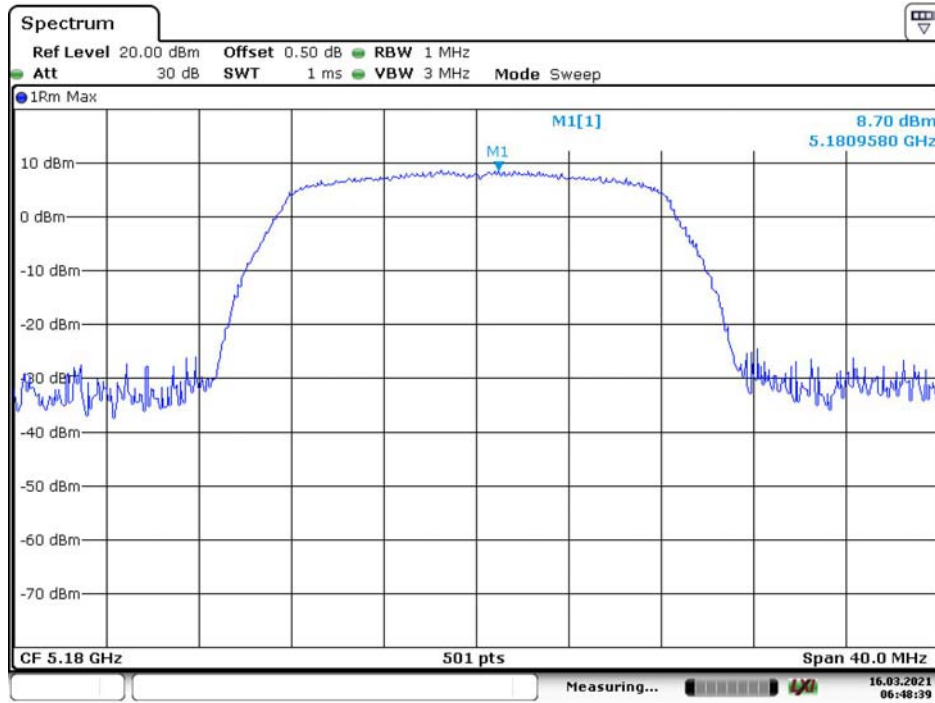

Chain 1

802.11a Low Channel

Date: 16.MAR.2021 06:48:39