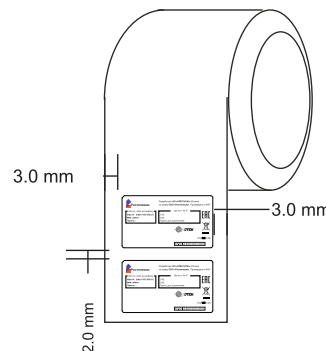

2.4G SSID: rockspace-WiFi6-2.4g
5G SSID: rockspace-WiFi6-5g

MAC:XXXXXXXXXXXX

This device complies with Part 15 of the FCC Rules. Operation is subject to the following two conditions: (1) this device may not cause harmful interference, and (2) this device must accept any interference received, including interference that may cause undesired operation.

Made in China

Code128码, 条码高度4mm, 条码下字体Arial, Regular,6pt

来料方式

技术要求

- 1.尺寸 : 134*26.5mm ; 公差-0.15mm。
- 2.材质 : 80g铜版纸, 过可打印雾膜, 四色印刷, 背胶。
- 3.材质, 印刷原料, 印刷工艺均能满足RoHS指令要求。

DIM	TOL±					CUSTOMER:		CONNECT ™ 深圳市亿联无限科技有限公司 Shenzhen Connect Technology Co.,Ltd				
	RANGE	C1	C2	C3		C4	MODEL: RSD0616		TITLE: 机身标贴		PART NO: 62040xxx	
	0~6	0.1	0.1	0.15	0.2	UNIT'S	N/A	VER:		DRAW	LIU	DATE:
	6~30	0.2	0.3	0.4	0.5	MAT'L	N/A	SCALE	1:1	CHECK	李乔	DATE:
	30~80	0.25	0.5	0.9	1.2	FINISH	N/A	SHEET	1/1	APPD		DATE:
	80~180	0.3	0.8	1.2	1.5	ANG.TOL±						
	180~315	0.5	1.3	1.8	3	0°~30°/0.1°		30°~60°/0.3°		60°~90°/0.5°		
	315~500	0.7	1.5	2.5	4							
	500~800	0.9	1.8	3	5							

location