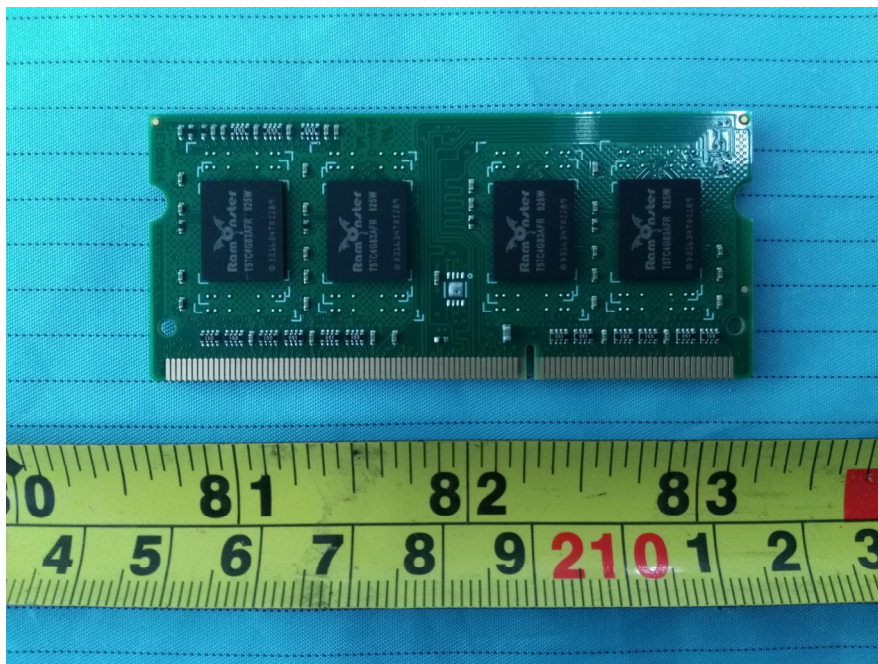

EXHIBIT C - EUT INTERNAL PHOTOGRAPHS

EUT – Cover off View 1

EUT – Cover off View 2

EUT – Cover off View 3

EUT – Cover off View 4

EUT – Cover off View 5

EUT – Main Board Top View

EUT – Main Board Bottom View

EUT – Memory Top View 1

EUT – Memory Top View 2

EUT – Memory Bottom View

EUT – Wi-Fi Module Top View

EUT – Wi-Fi Module Bottom View

EUT – Keyboard Top View

EUT – Keyboard Bottom View

EUT – Disk Top View 1

EUT – Disk Top View 2

EUT – Disk Bottom View

EUT – IMG 1 View

EUT – IMG 2 View