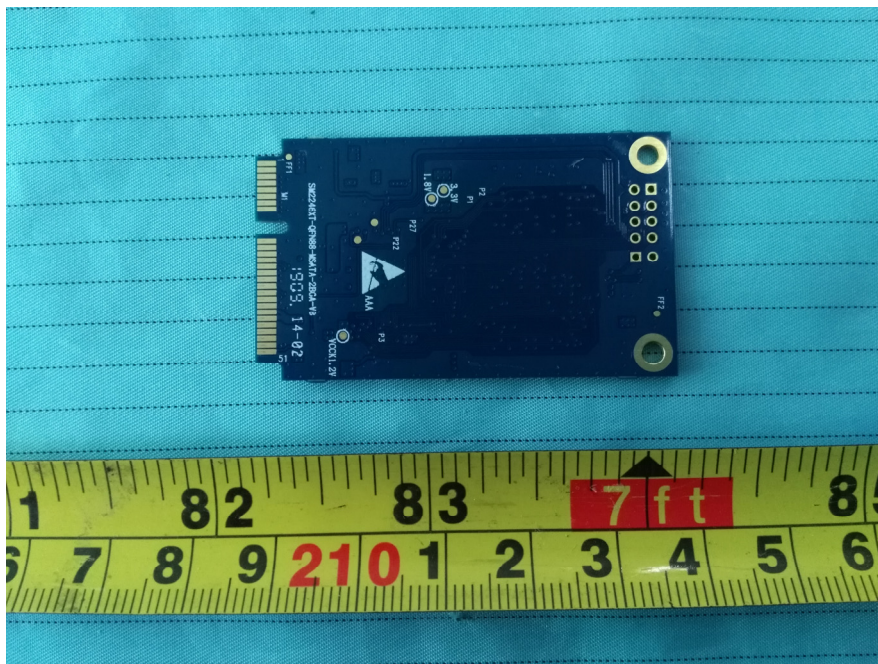

EXHIBIT C - EUT INTERNAL PHOTOGRAPHS

EUT – Cover off View 1

EUT – Cover off View 2

EUT – Cover off View 3

EUT – Cover off View 4

EUT – Cover off View 5

EUT – Main Board Top View

EUT – Main Board Bottom View

EUT – Memory Top View 1

EUT – Memory Top View 2

EUT – Memory Bottom View

EUT – Wi-Fi Module Top View

EUT – Wi-Fi Module Bottom View

EUT – Keyboard Top View

EUT – Keyboard Bottom View

EUT – Disk Top View 1

EUT – Disk Top View 2

EUT – Disk Bottom View

EUT – IMG 1 View

EUT – IMG 2 View