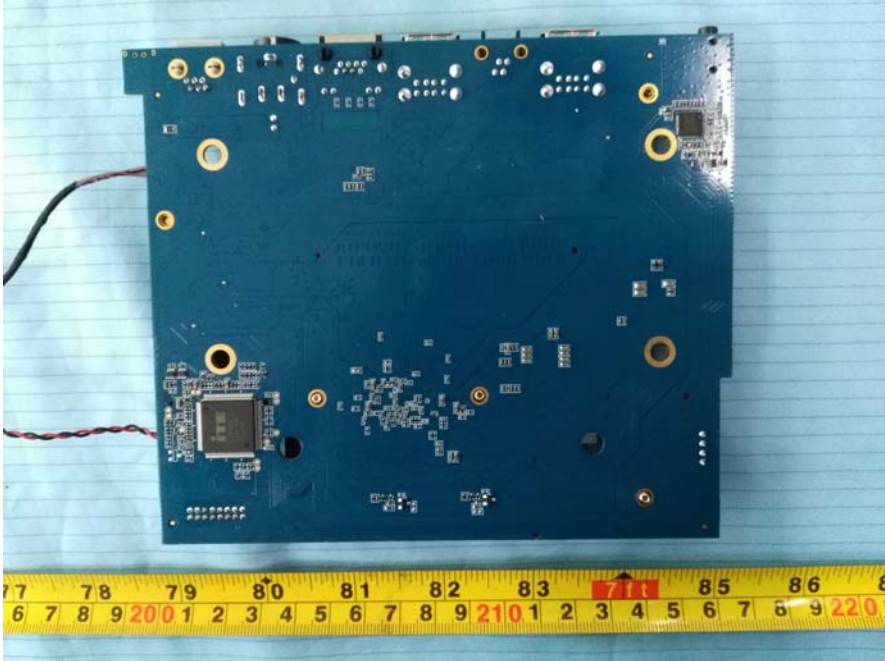

EXHIBIT C - EUT INTERNAL PHOTOGRAPHS

EUT – Cover off View 1

EUT – Cover off View 2

EUT – Cover off View 3

EUT – Cover off View 4

EUT – Cover off View 5

EUT – Main Board Top View

EUT – Main Board Bottom View

EUT – Memory Top View 1

EUT – Memory Top View 2

EUT – Memory Bottom View

EUT – Wi-Fi Module Top View

EUT – Wi-Fi Module Bottom View

EUT – Keyboard Top View

EUT – Keyboard Bottom View

EUT – Disk Top View 1

EUT – Disk Top View 2

EUT – Disk Bottom View

EUT – IMG 1 View

EUT – IMG 2 View