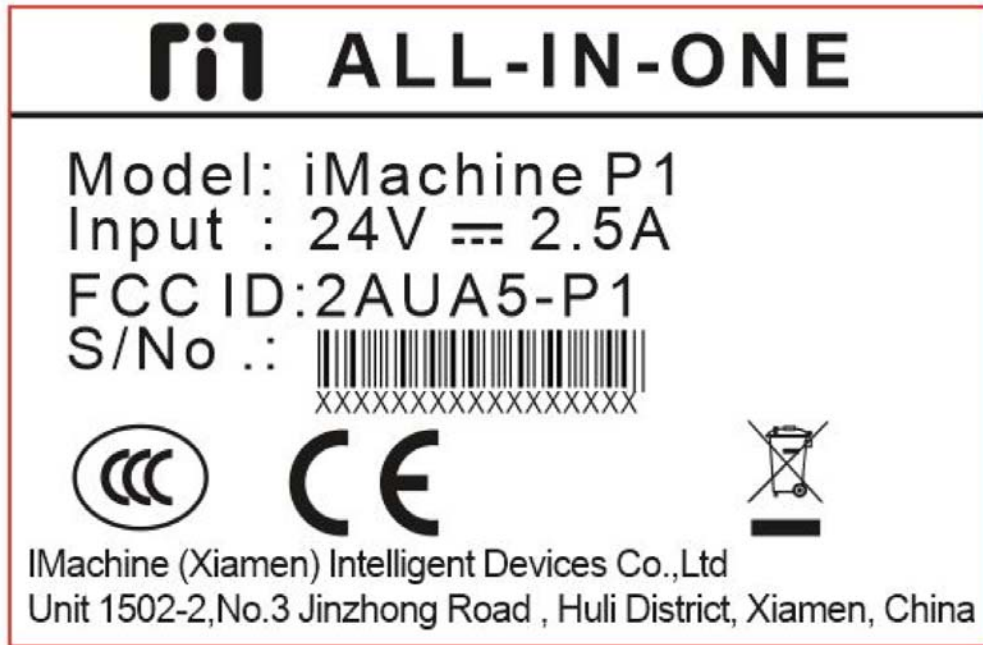

EXHIBIT A - FCC ID LABEL AND LOCATION

FCC ID Label

FCC ID Label Location Information

The label shown shall be permanently affixed at a conspicuous location on the device and be readily visible to the user at the time purchase (Labeling requirements per 2.925)