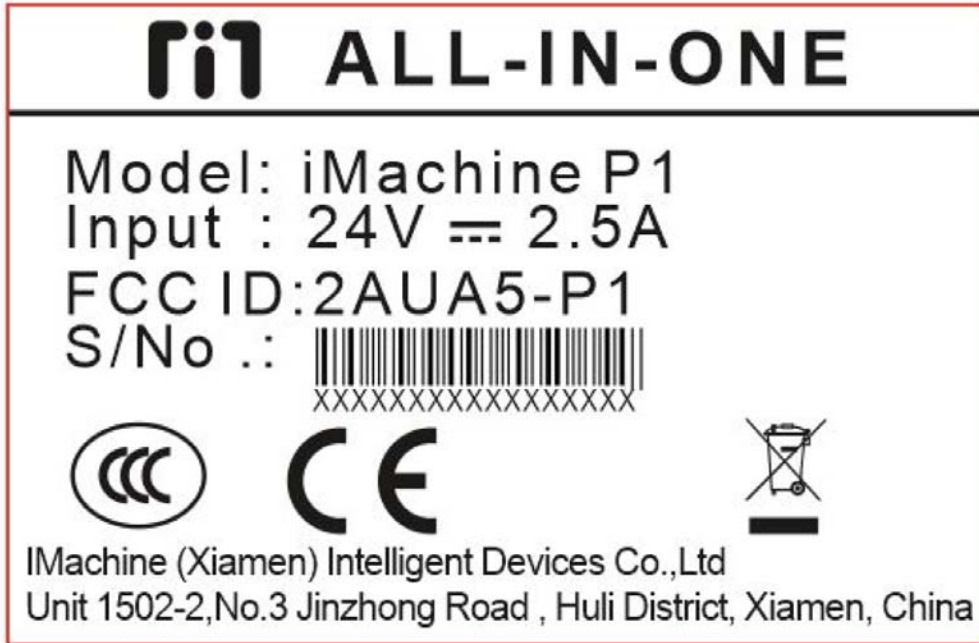

EXHIBIT A - FCC ID LABEL AND LOCATION

FCC ID Label

FCC ID Label Location Information

The label shown shall be permanently affixed at a conspicuous location on the device and be readily visible to the user at the time purchase (Labeling requirements per 2.925)