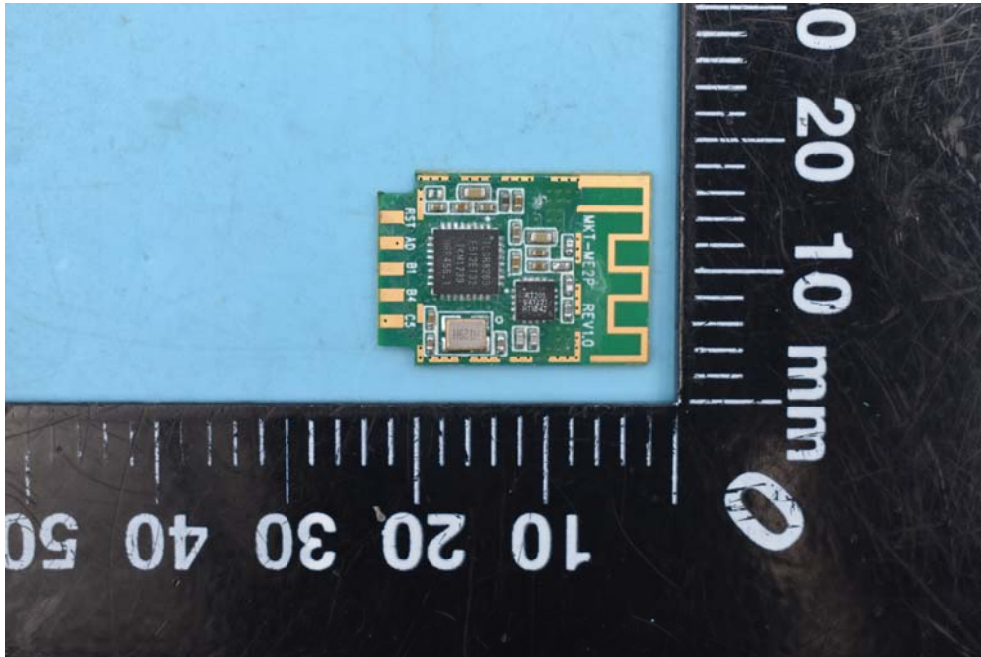

FCC ID: 2AU9B-A8664

Internal Photos

1. EUT uncover view

2. Antenna view