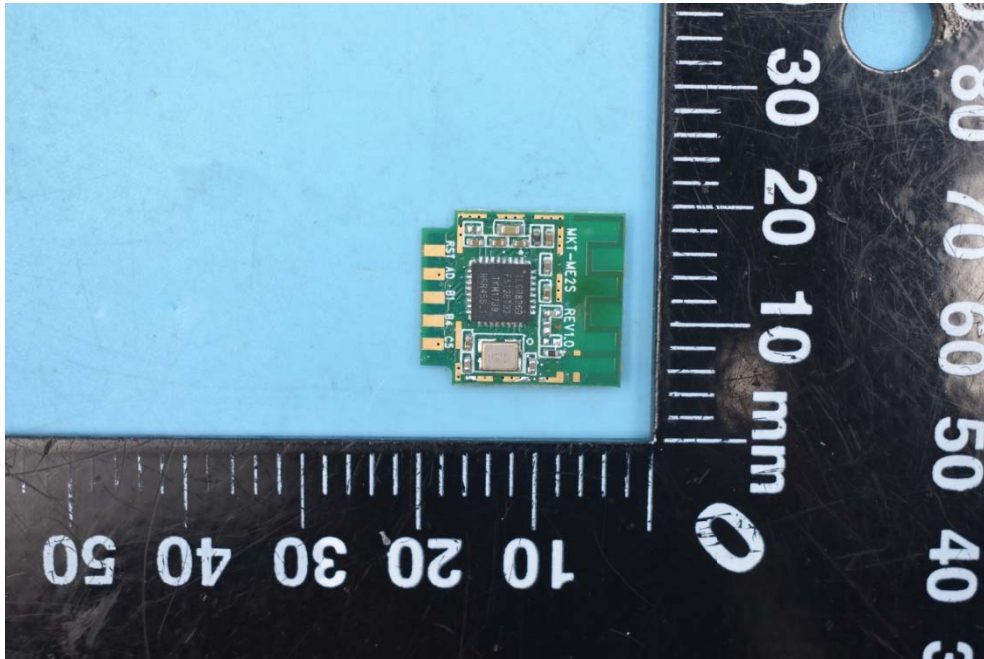

FCC ID: 2AU9B-A8663

Internal Photos

1. EUT uncover view

2. Antenna view