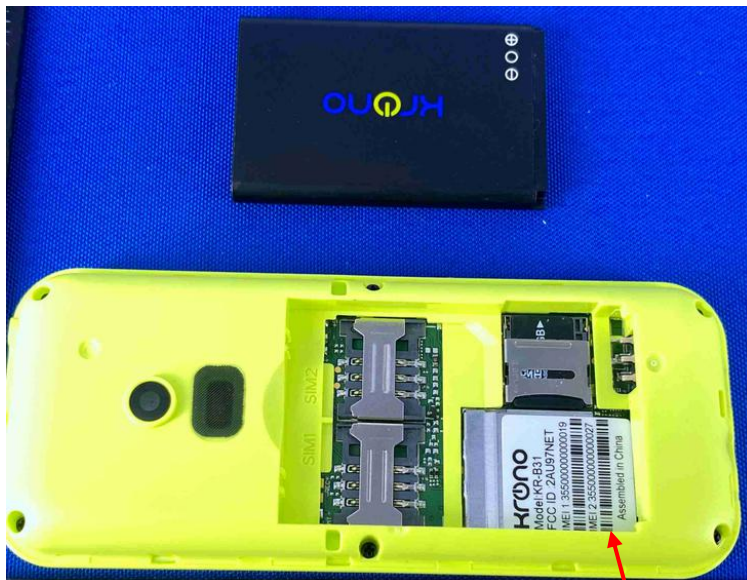

Label Artwork and Location

Model: NET

Label:

Size: L*W= 18*20mm

Location