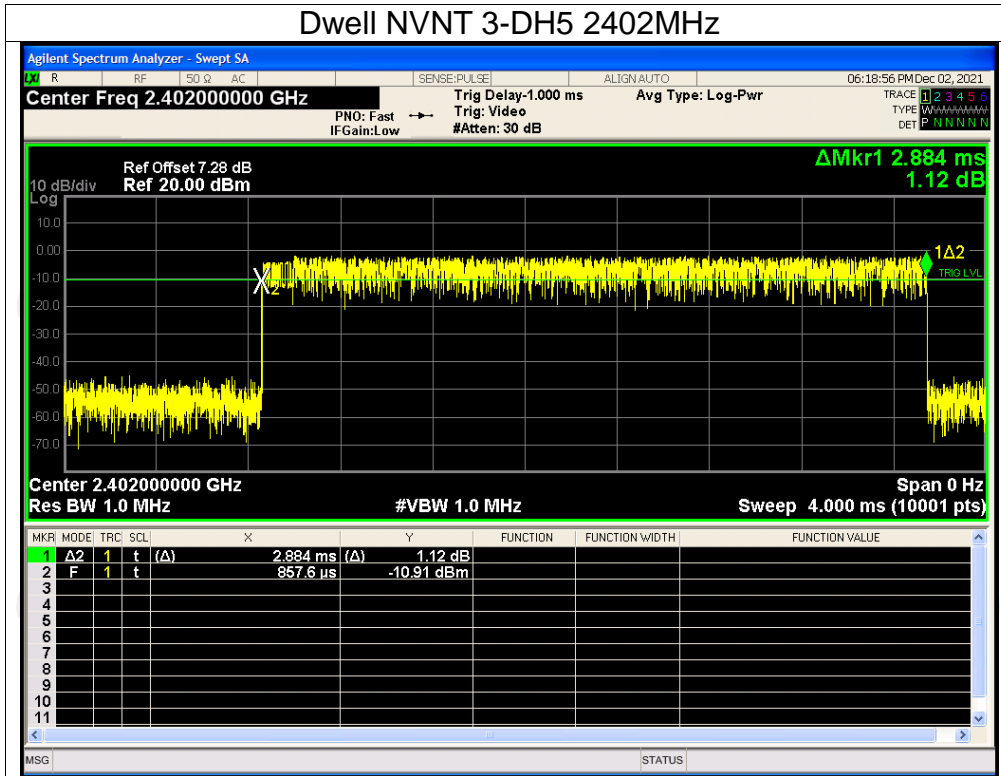

Dwell NVNT 3-DH1 2402MHz

Dwell NVNT 3-DH3 2402MHz

Appendix B: Photographs of Test Setup

Product: Mobile Phone

Model: NET

Radiated Emission

Conducted Emission

Appendix C: Photographs of EUT
Product: Mobile Phone
Model: NET
External Photos