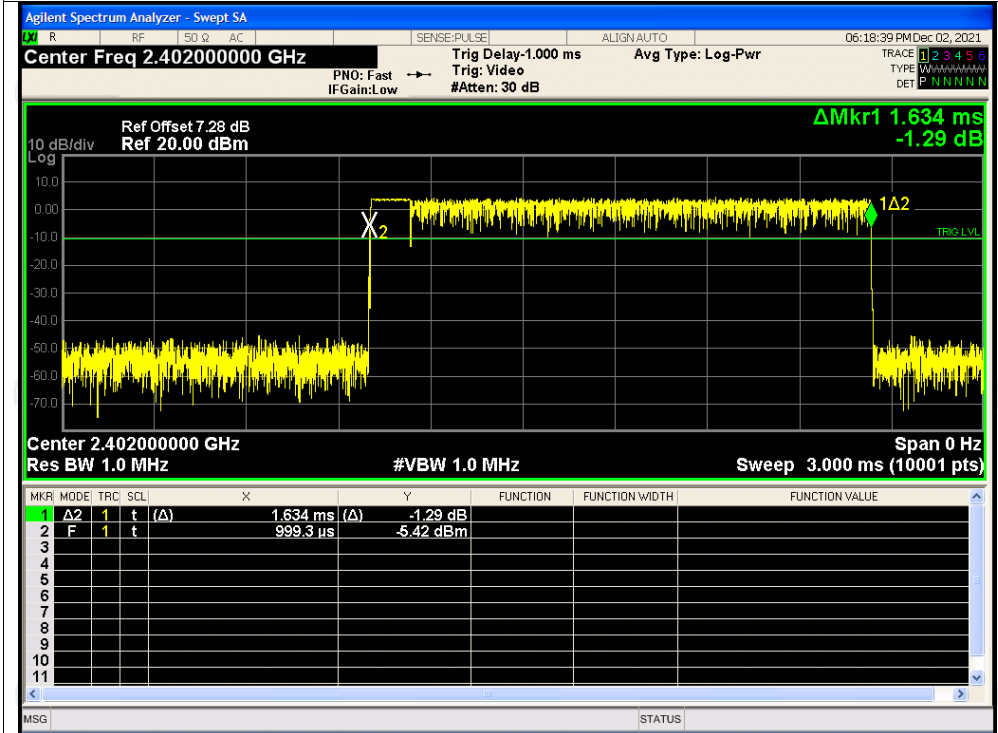

Dwell NVNT 3-DH1 2402MHz

Dwell NVNT 3-DH3 2402MHz

Appendix B: Photographs of Test Setup

Product: Mobile Phone

Model: NET

Radiated Emission

Conducted Emission

Appendix C: Photographs of EUT
Product: Mobile Phone
Model: NET
External Photos

Product: Mobile Phone
Model: NET
Internal Photos

*******END OF REPORT*******