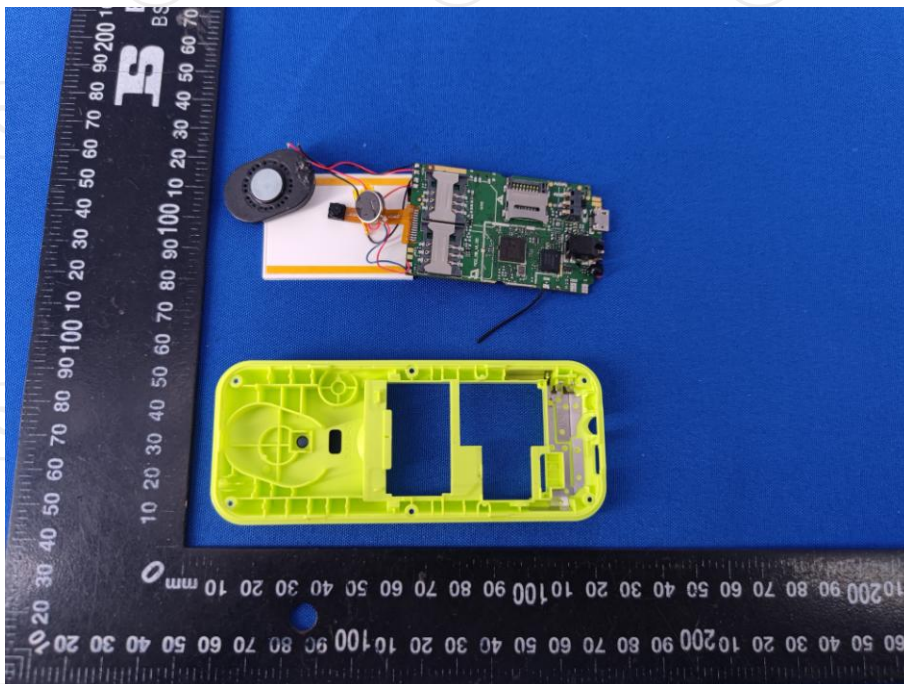

Dwell NVNT 3-DH1 2402MHz

Dwell NVNT 3-DH3 2402MHz

Appendix B: Photographs of Test Setup

Product: Mobile Phone

Model: NET

Radiated Emission

Conducted Emission

Appendix C: Photographs of EUT
Product: Mobile Phone
Model: NET
External Photos

Product: Mobile Phone
Model: NET
Internal Photos

*******END OF REPORT*******