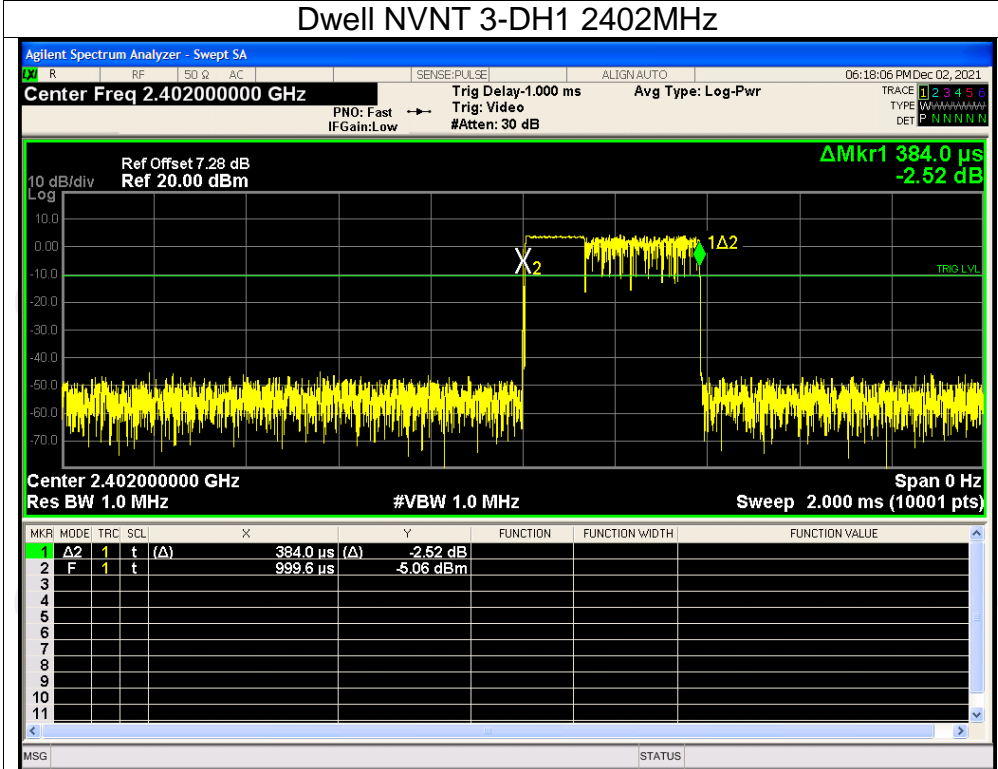

Dwell NVNT 3-DH1 2402MHz

Dwell NVNT 3-DH3 2402MHz

Appendix B: Photographs of Test Setup

Product: Mobile Phone

Model: NET

Radiated Emission

Conducted Emission

Appendix C: Photographs of EUT
Product: Mobile Phone
Model: NET
External Photos