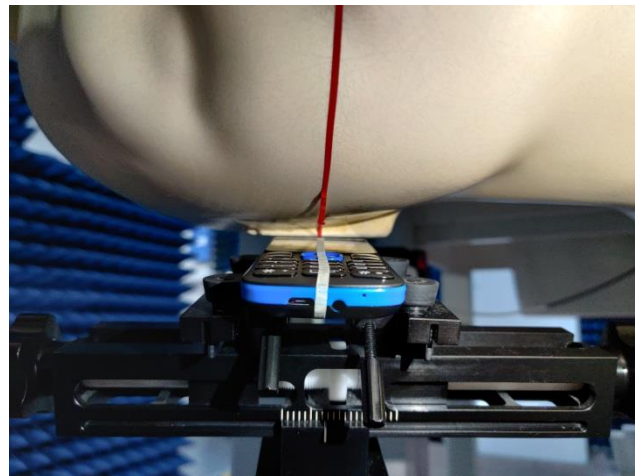

Right Tilted