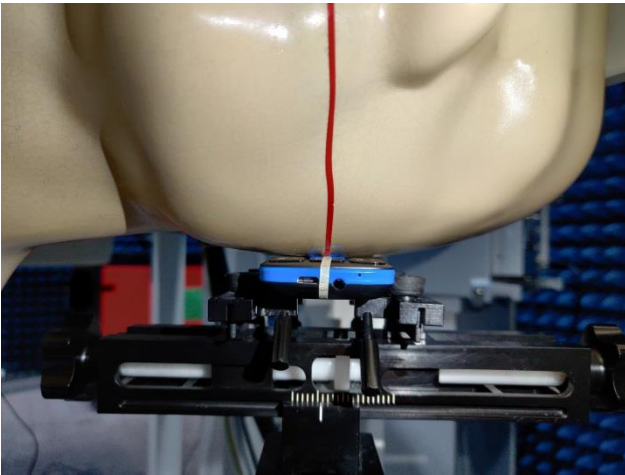

# SAR Test Setup Photos

## Head

Right Cheek

Right Tilted

Left Cheek

Left Tilted

## Body

Front side (10mm)

Back side(10mm)

Back side with headset(10mm)

## EUT holder Perturbation Evaluation Test Setup Photos

DUT with device holder (DUT direct contact with the phantom)

DUT without device holder (DUT direct contact with the phantom)