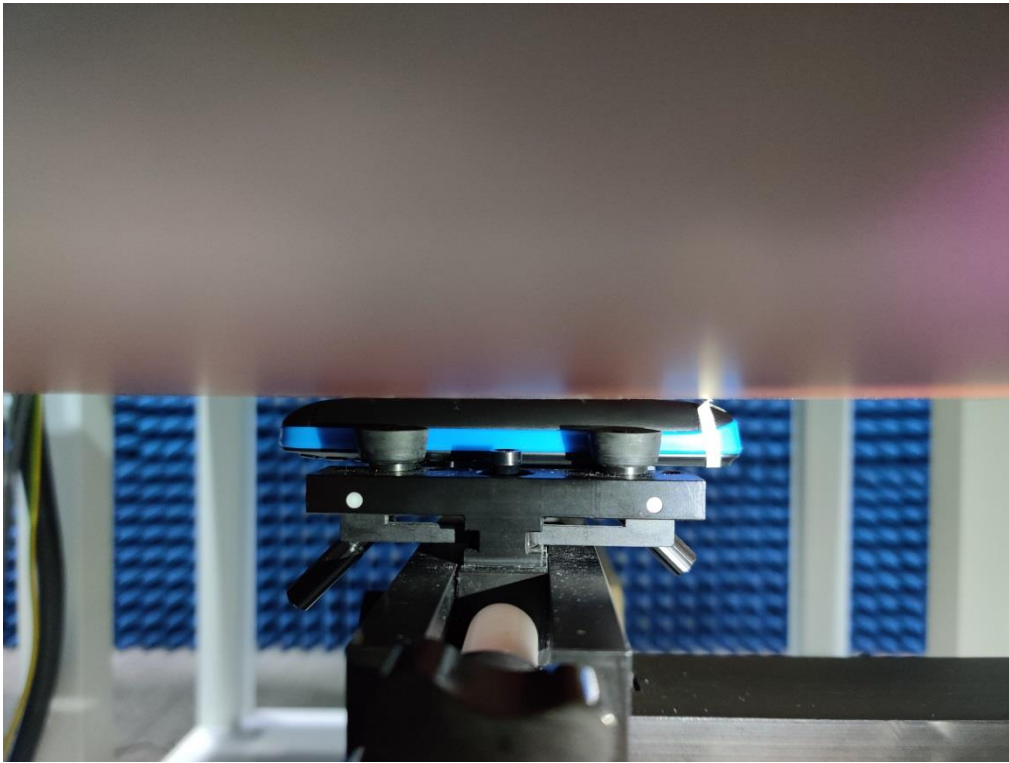

# SAR Test Setup Photos

## Body

Front side (10mm)

Back side(10mm)

Back side with headset(10mm)

## EUT holder Perturbation Evaluation Test Setup Photos

DUT with device holder (DUT direct contact with the phantom)

DUT without device holder (DUT direct contact with the phantom)