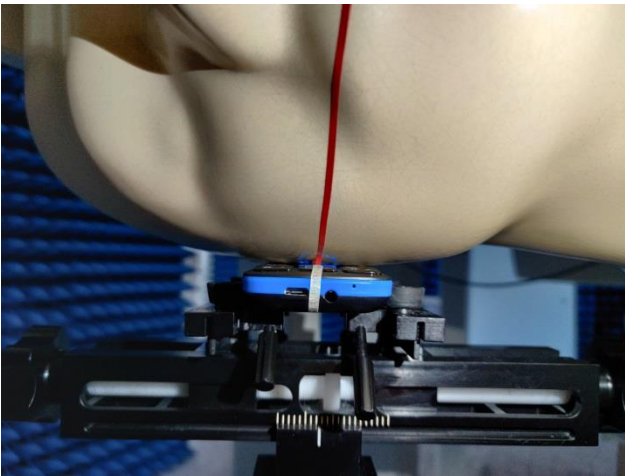

SAR Test Setup Photos

Head

Right Cheek