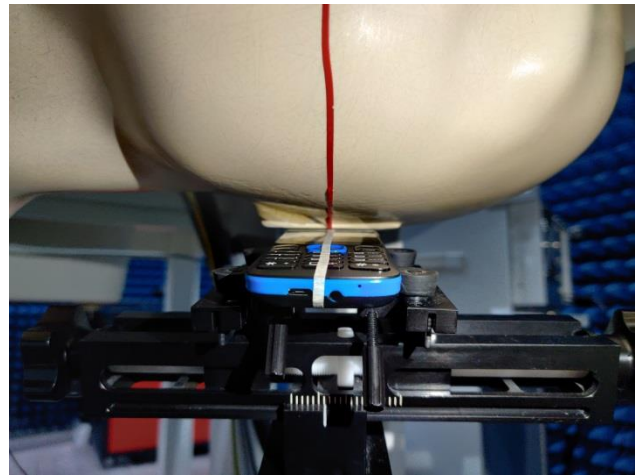

# SAR Test Setup Photos

## Head

Right Cheek

Right Tilted

Left Cheek

Left Tilted

## Body

Front side (10mm)

Back side(10mm)

Back side with headset(10mm)

## EUT holder Perturbation Evaluation Test Setup Photos

DUT with device holder (DUT direct contact with the phantom)

DUT without device holder (DUT direct contact with the phantom)