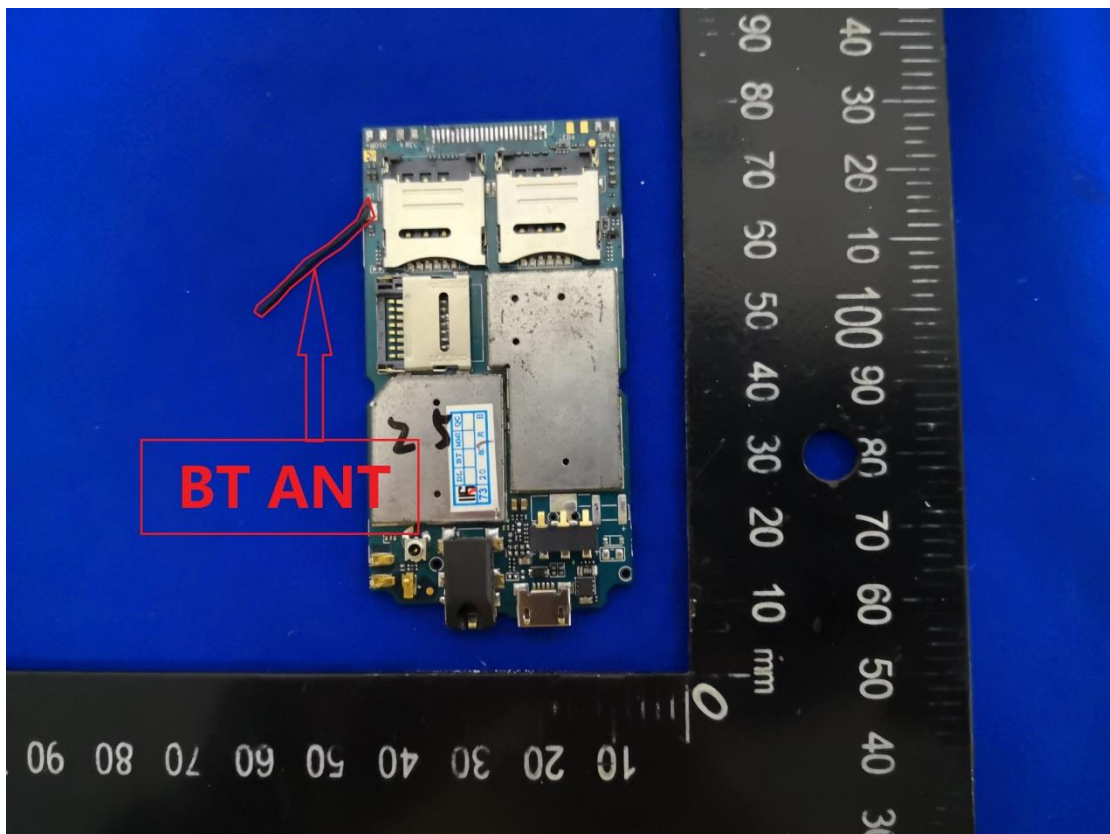

EUT Antenna Locations