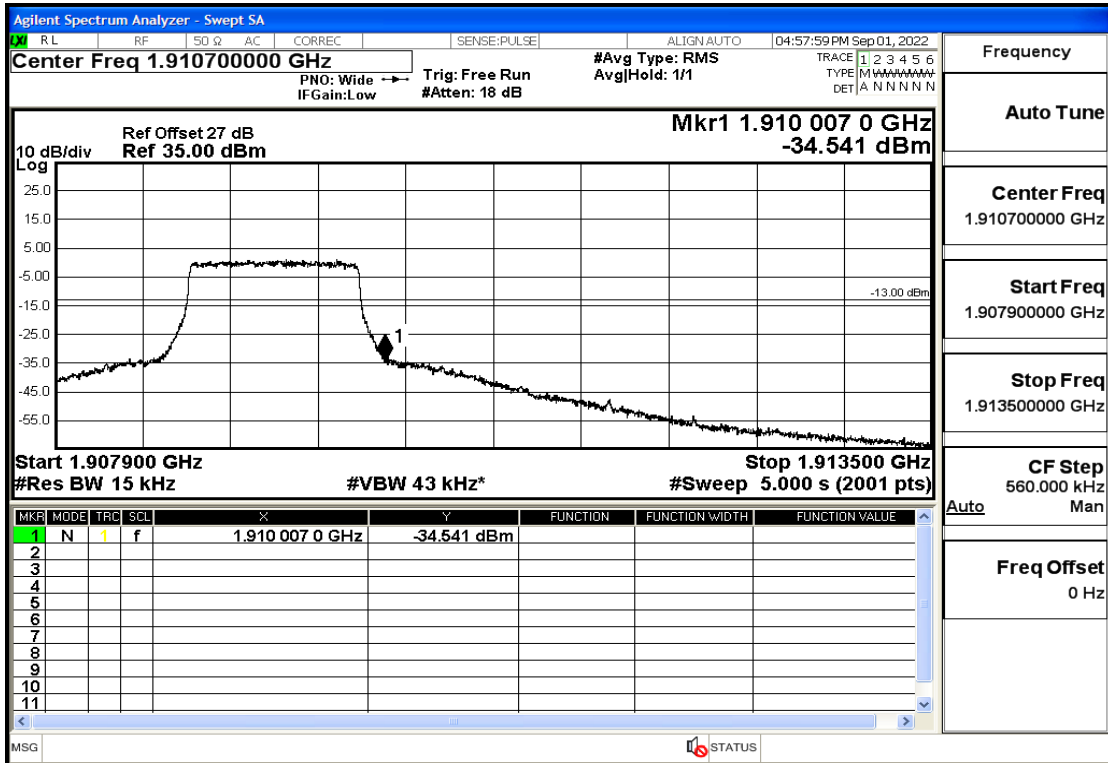

## RF Test Data for LTE (Conducted Measurement)

**Product Name: Mobile Phone**

**Trade Mark: KRONO**

**Test Model: NET**

**FCC ID: 2AU97-KR**

Band2-1.4-1850.7-QPSK-6#LOW@Pass

Band2-1.4-1850.7-QPSK-1#LOW@Pass

Band2-1.4-1850.7-16QAM-6#LOW@Pass

Band2-1.4-1850.7-16QAM-1#LOW@Pass

Band2-1.4-1909.3-QPSK-6#LOW@Pass

Band2-1.4-1909.3-QPSK-1#HIGH@Pass

Band2-1.4-1909.3-16QAM-6#LOW@Pass