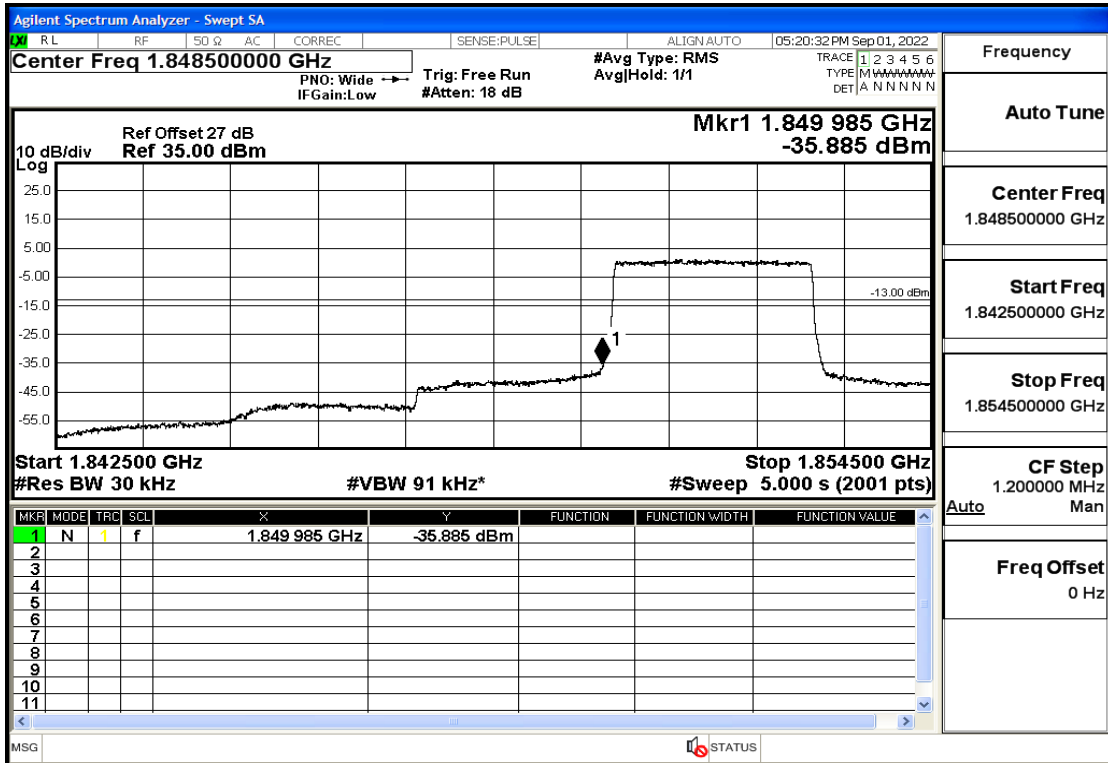

Band2-3-1851.5-QPSK-15#LOW@Pass