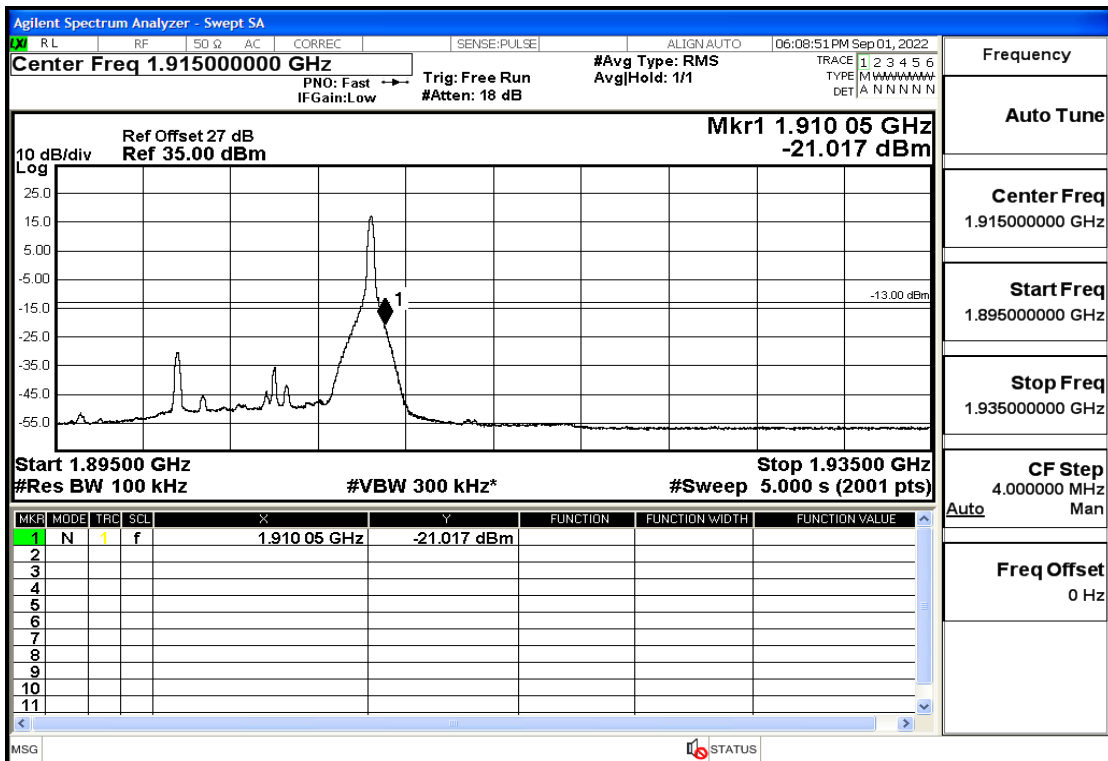

Band2-10-1905-QPSK-1#HIGH@Pass