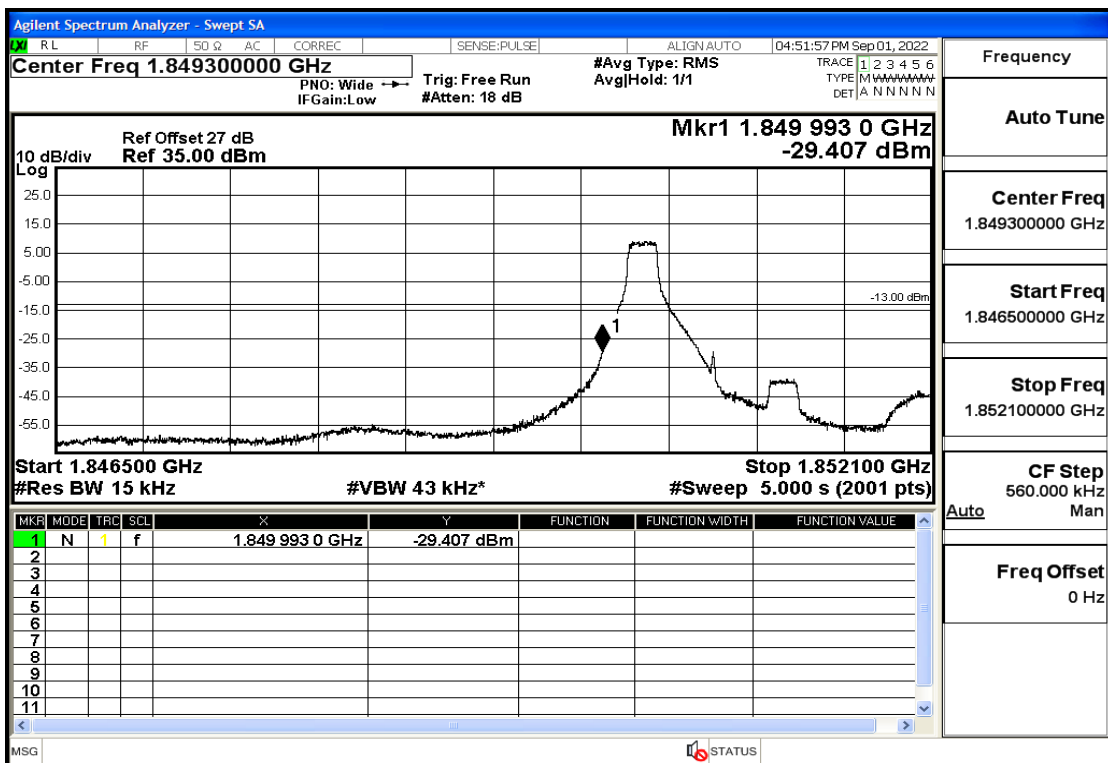

## RF Test Data for LTE (Conducted Measurement)

**Product Name: Mobile Phone**

**Trade Mark: KRONO**

**Test Model: NET**

**FCC ID: 2AU97-KR**

Band2-1.4-1850.7-QPSK-6#LOW@Pass

Band2-1.4-1850.7-QPSK-1#LOW@Pass

Band2-1.4-1850.7-16QAM-6#LOW@Pass

Band2-1.4-1850.7-16QAM-1#LOW@Pass

Band2-1.4-1909.3-QPSK-6#LOW@Pass

Band2-1.4-1909.3-QPSK-1#HIGH@Pass

Band2-1.4-1909.3-16QAM-6#LOW@Pass