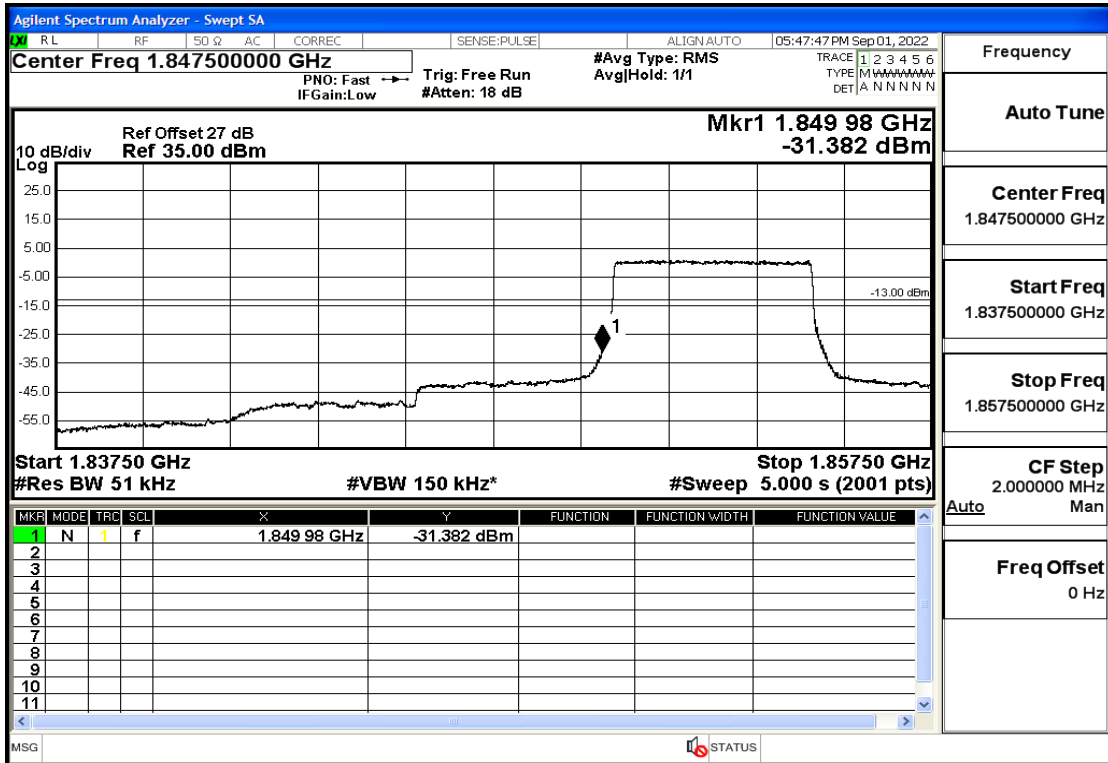

Band2-5-1852.5-QPSK-25#LOW@Pass