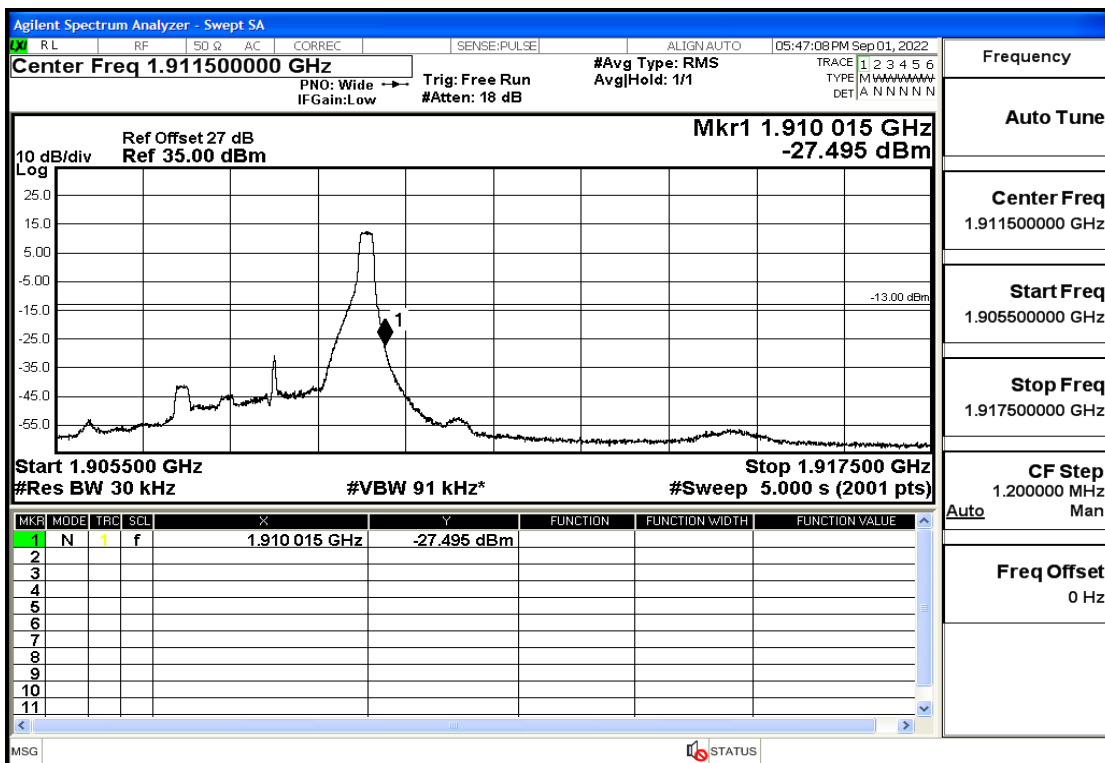

Band2-3-1908.5-16QAM-1#HIGH@Pass