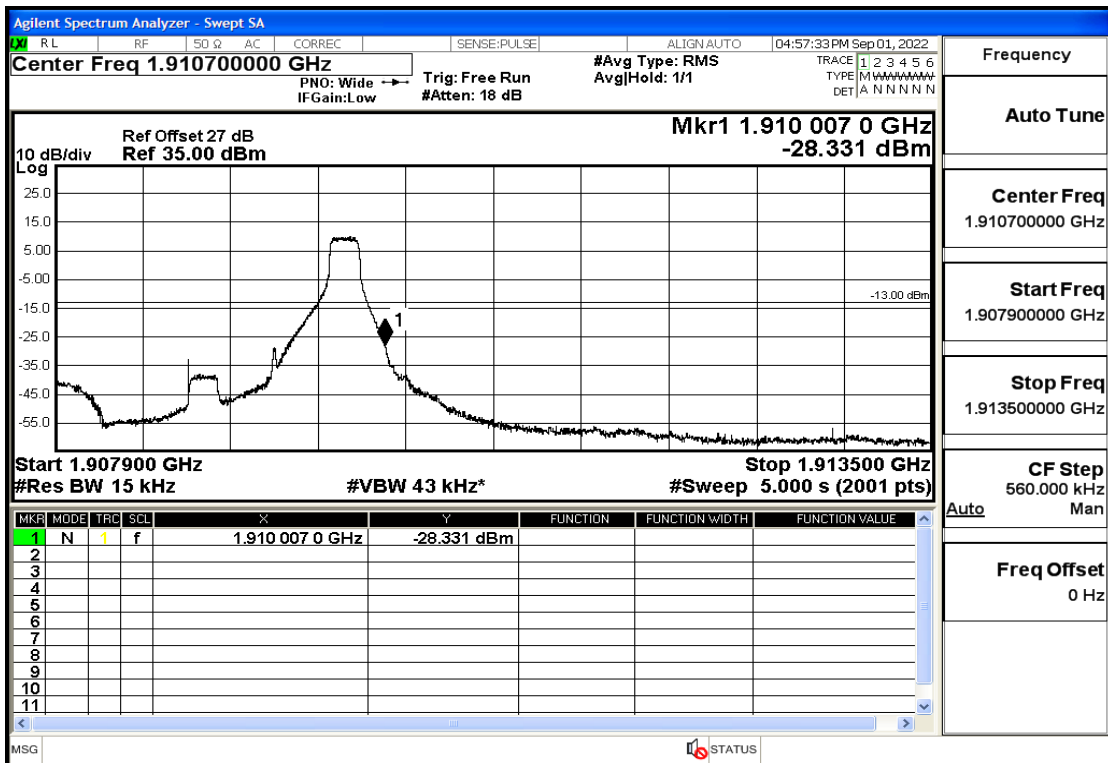

## RF Test Data for LTE (Conducted Measurement)

**Product Name: Mobile Phone**

**Trade Mark: KRONO**

**Test Model: NET**

**FCC ID: 2AU97-KR**

Band2-1.4-1850.7-QPSK-6#LOW@Pass

Band2-1.4-1850.7-QPSK-1#LOW@Pass

Band2-1.4-1850.7-16QAM-6#LOW@Pass

Band2-1.4-1850.7-16QAM-1#LOW@Pass

Band2-1.4-1909.3-QPSK-6#LOW@Pass

Band2-1.4-1909.3-QPSK-1#HIGH@Pass

Band2-1.4-1909.3-16QAM-6#LOW@Pass