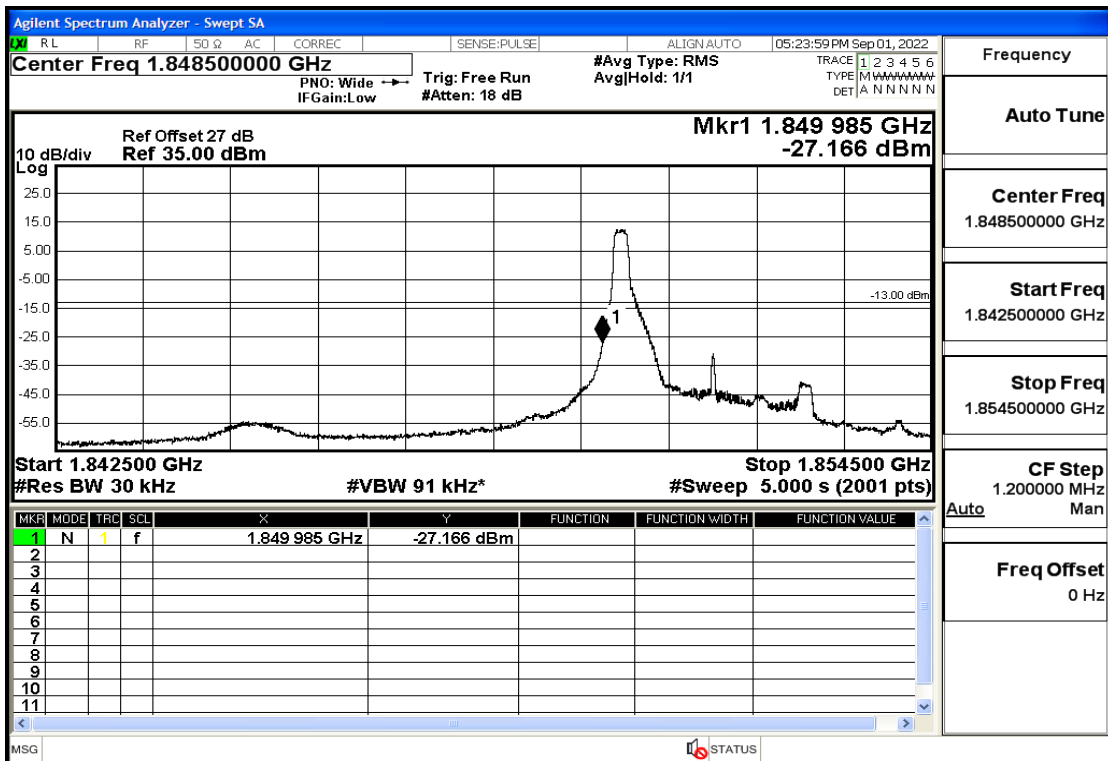

Band2-3-1851.5-16QAM-1#LOW@Pass