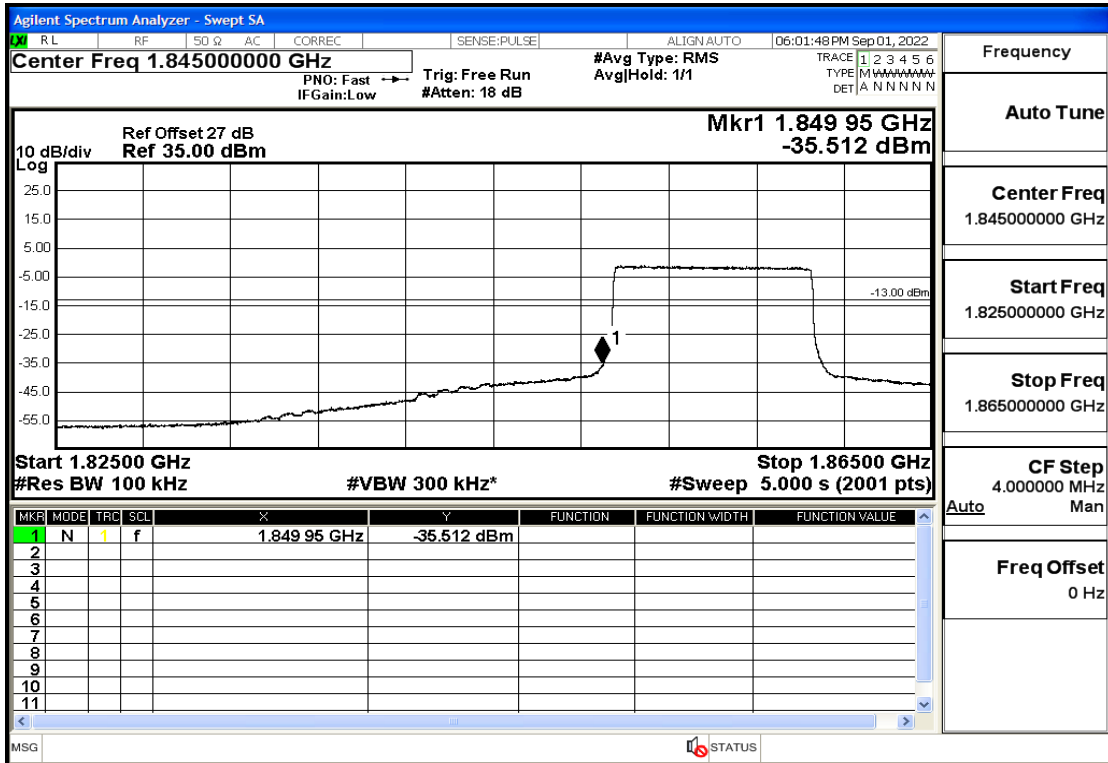

## RF Test Data for LTE (Conducted Measurement)

**Product Name: Mobile Phone**

**Trade Mark: KRONO**

**Test Model: NET**

**FCC ID: 2AU97-KR**

Band2-5-1907.5-QPSK-1#HIGH@Pass

Band2-5-1907.5-16QAM-25#LOW@Pass

Band2-5-1907.5-16QAM-1#HIGH@Pass

Band2-10-1855-QPSK-50#LOW@Pass

Band2-10-1855-QPSK-1#LOW@Pass

Band2-10-1855-16QAM-50#LOW@Pass

Band2-10-1855-16QAM-1#LOW@Pass