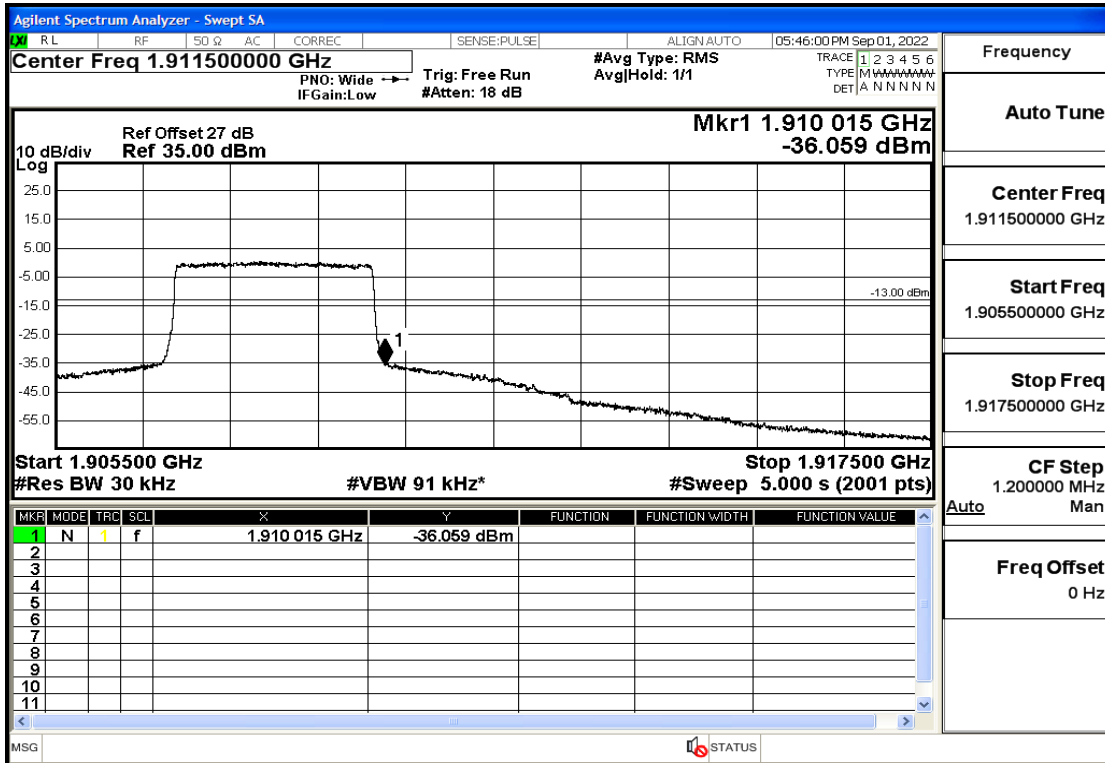

Band2-3-1908.5-16QAM-15#LOW@Pass