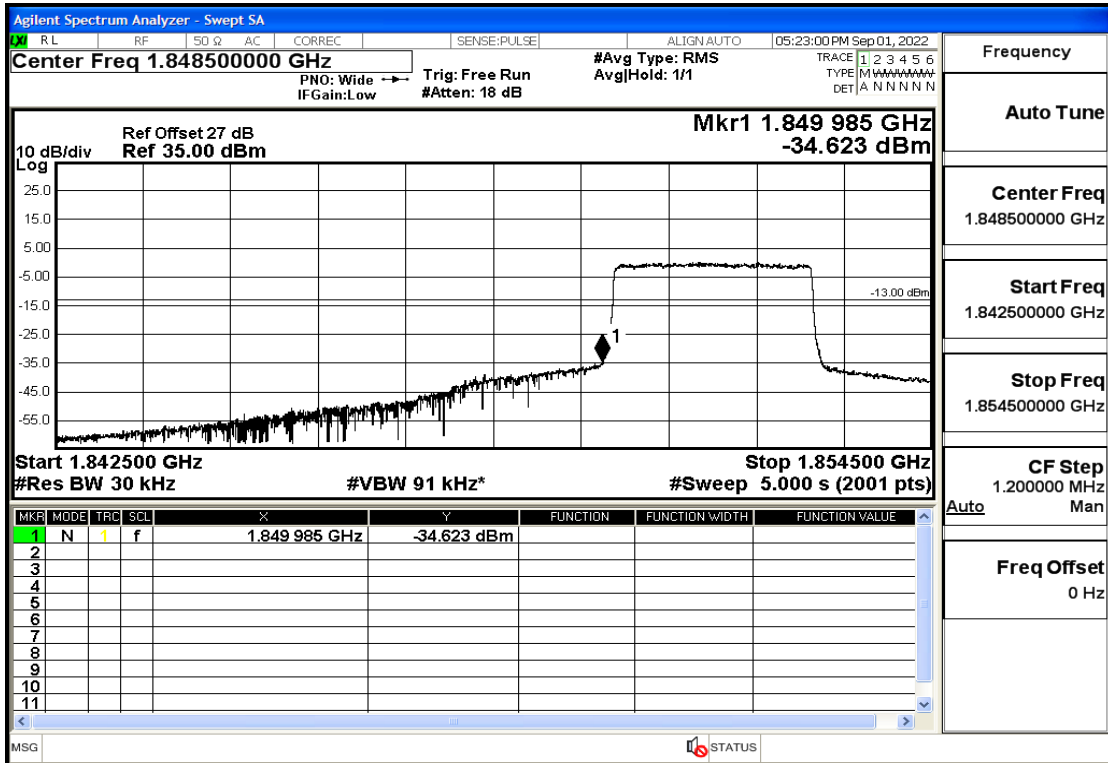

Band2-3-1851.5-16QAM-15#LOW@Pass