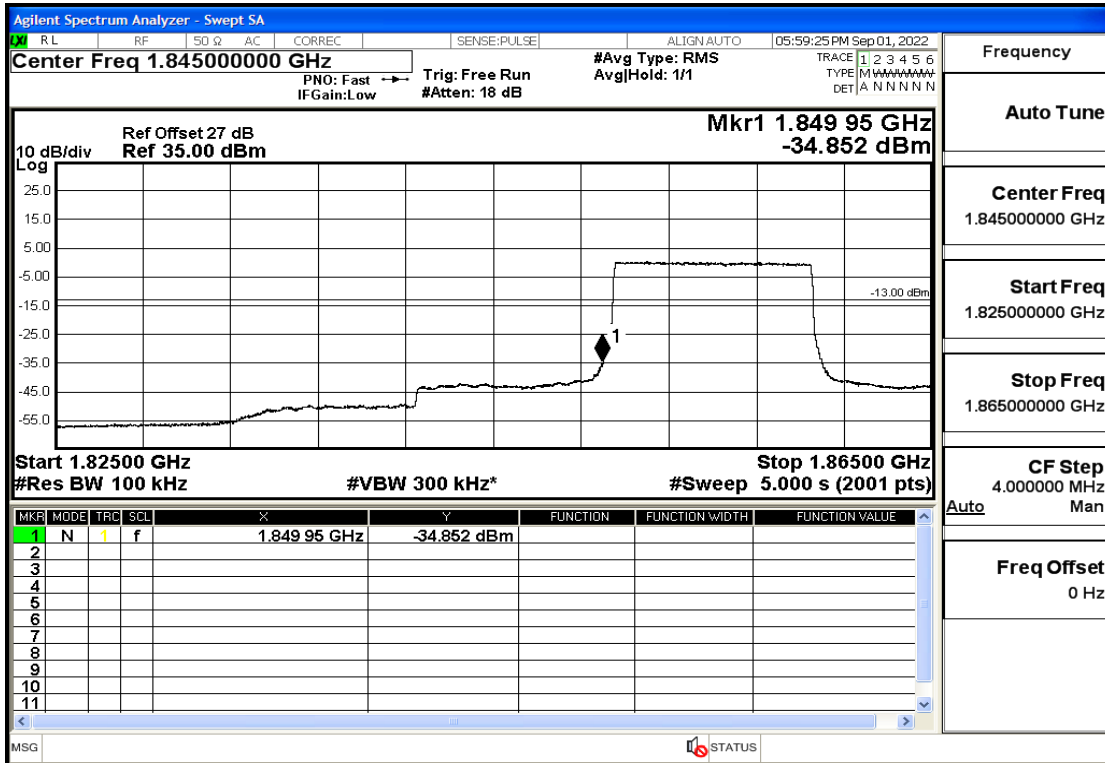

## RF Test Data for LTE (Conducted Measurement)

**Product Name: Mobile Phone**

**Trade Mark: KRONO**

**Test Model: NET**

**FCC ID: 2AU97-KR**

Band2-5-1907.5-QPSK-1#HIGH@Pass

Band2-5-1907.5-16QAM-25#LOW@Pass

Band2-5-1907.5-16QAM-1#HIGH@Pass

Band2-10-1855-QPSK-50#LOW@Pass

Band2-10-1855-QPSK-1#LOW@Pass

Band2-10-1855-16QAM-50#LOW@Pass

Band2-10-1855-16QAM-1#LOW@Pass