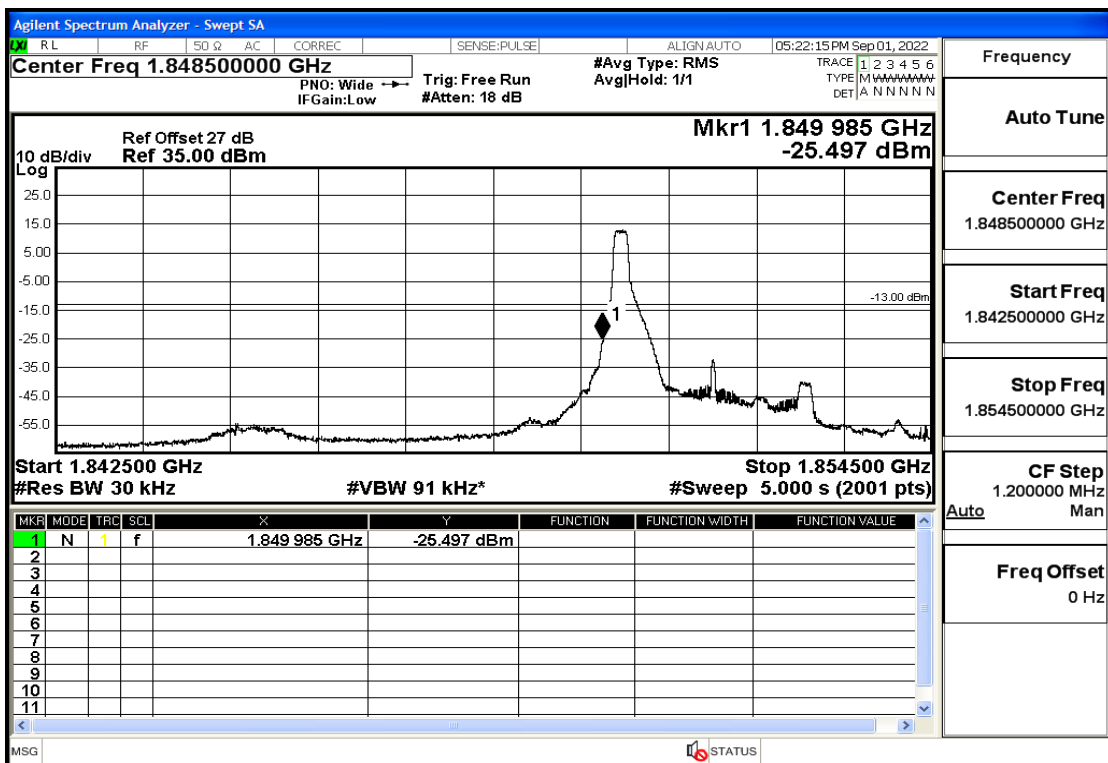

Band2-3-1851.5-QPSK-1#LOW@Pass