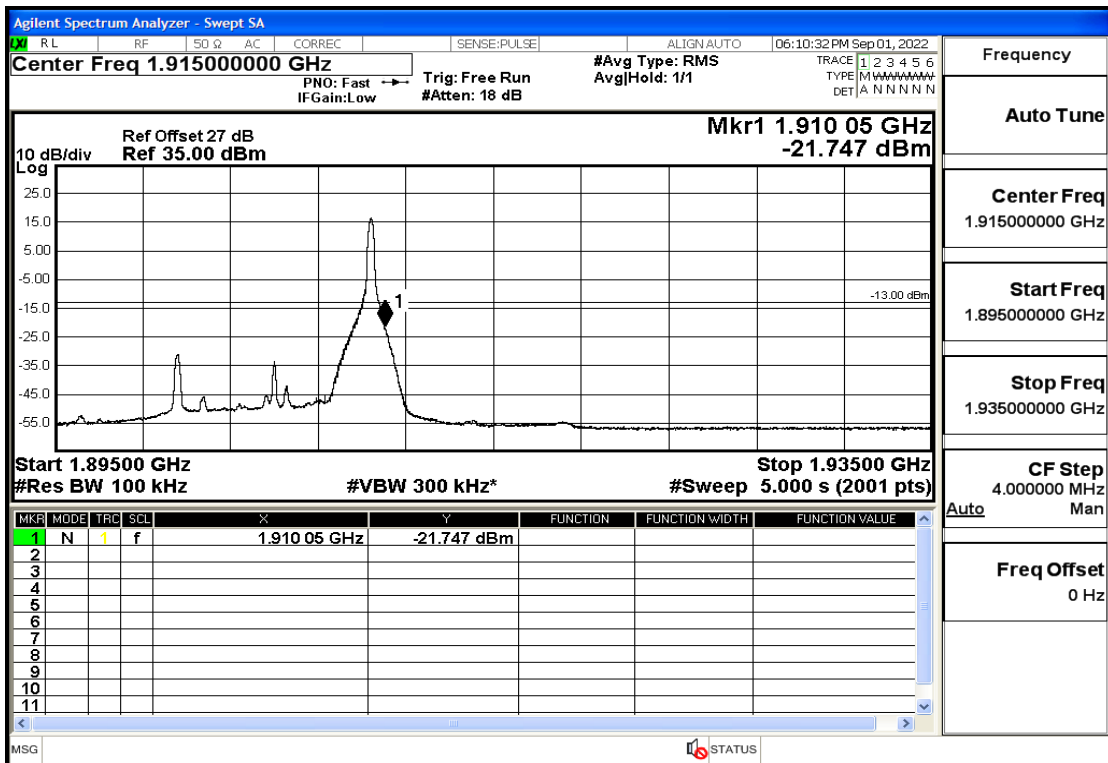

## Conducted Spurious Emission

Band	Bandwidth(MHz)	UL Frequency(MHz)	Modulation	RB Size	RB Offset	Test Condition	Transmitter Spurious Emission(Pass/Fail)
OB2	1.4	1850.7	QPSK	6	LOW	30mHz-1GHz	Pass
OB2	1.4	1850.7	QPSK	6	LOW	1GHz-7GHz	Pass
OB2	1.4	1850.7	QPSK	6	LOW	7GHz-13.6GHz	Pass
OB2	1.4	1850.7	QPSK	6	LOW	13.6GHz-20GHz	Pass
OB2	1.4	1880	QPSK	6	LOW	30mHz-1GHz	Pass
OB2	1.4	1880	QPSK	6	LOW	1GHz-7GHz	Pass
OB2	1.4	1880	QPSK	6	LOW	7GHz-13.6GHz	Pass
OB2	1.4	1880	QPSK	6	LOW	13.6GHz-20GHz	Pass
OB2	1.4	1909.3	QPSK	6	LOW	30mHz-1GHz	Pass
OB2	1.4	1909.3	QPSK	6	LOW	1GHz-7GHz	Pass
OB2	1.4	1909.3	QPSK	6	LOW	7GHz-13.6GHz	Pass
OB2	1.4	1909.3	QPSK	6	LOW	13.6GHz-20GHz	Pass
OB2	3	1851.5	QPSK	15	LOW	30mHz-1GHz	Pass
OB2	3	1851.5	QPSK	15	LOW	1GHz-7GHz	Pass
OB2	3	1851.5	QPSK	15	LOW	7GHz-13.6GHz	Pass
OB2	3	1851.5	QPSK	15	LOW	13.6GHz-20GHz	Pass
OB2	3	1880	QPSK	15	LOW	30mHz-1GHz	Pass
OB2	3	1880	QPSK	15	LOW	1GHz-7GHz	Pass
OB2	3	1880	QPSK	15	LOW	7GHz-13.6GHz	Pass
OB2	3	1880	QPSK	15	LOW	13.6GHz-20GHz	Pass
OB2	3	1908.5	QPSK	15	LOW	30mHz-1GHz	Pass
OB2	3	1908.5	QPSK	15	LOW	1GHz-7GHz	Pass
OB2	3	1908.5	QPSK	15	LOW	7GHz-13.6GHz	Pass
OB2	3	1908.5	QPSK	15	LOW	13.6GHz-20GHz	Pass
OB2	5	1852.5	QPSK	25	LOW	30mHz-1GHz	Pass
OB2	5	1852.5	QPSK	25	LOW	1GHz-7GHz	Pass
OB2	5	1852.5	QPSK	25	LOW	7GHz-13.6GHz	Pass
OB2	5	1852.5	QPSK	25	LOW	13.6GHz-20GHz	Pass
OB2	5	1880	QPSK	25	LOW	30mHz-1GHz	Pass
OB2	5	1880	QPSK	25	LOW	1GHz-7GHz	Pass
OB2	5	1880	QPSK	25	LOW	7GHz-13.6GHz	Pass
OB2	5	1880	QPSK	25	LOW	13.6GHz-20GHz	Pass
OB2	5	1907.5	QPSK	25	LOW	30mHz-1GHz	Pass
OB2	5	1907.5	QPSK	25	LOW	1GHz-7GHz	Pass
OB2	5	1907.5	QPSK	25	LOW	7GHz-13.6GHz	Pass
OB2	5	1907.5	QPSK	25	LOW	13.6GHz-20GHz	Pass
OB2	10	1855	QPSK	50	LOW	30mHz-1GHz	Pass
OB2	10	1855	QPSK	50	LOW	1GHz-7GHz	Pass
OB2	10	1855	QPSK	50	LOW	7GHz-13.6GHz	Pass
OB2	10	1855	QPSK	50	LOW	13.6GHz-20GHz	Pass