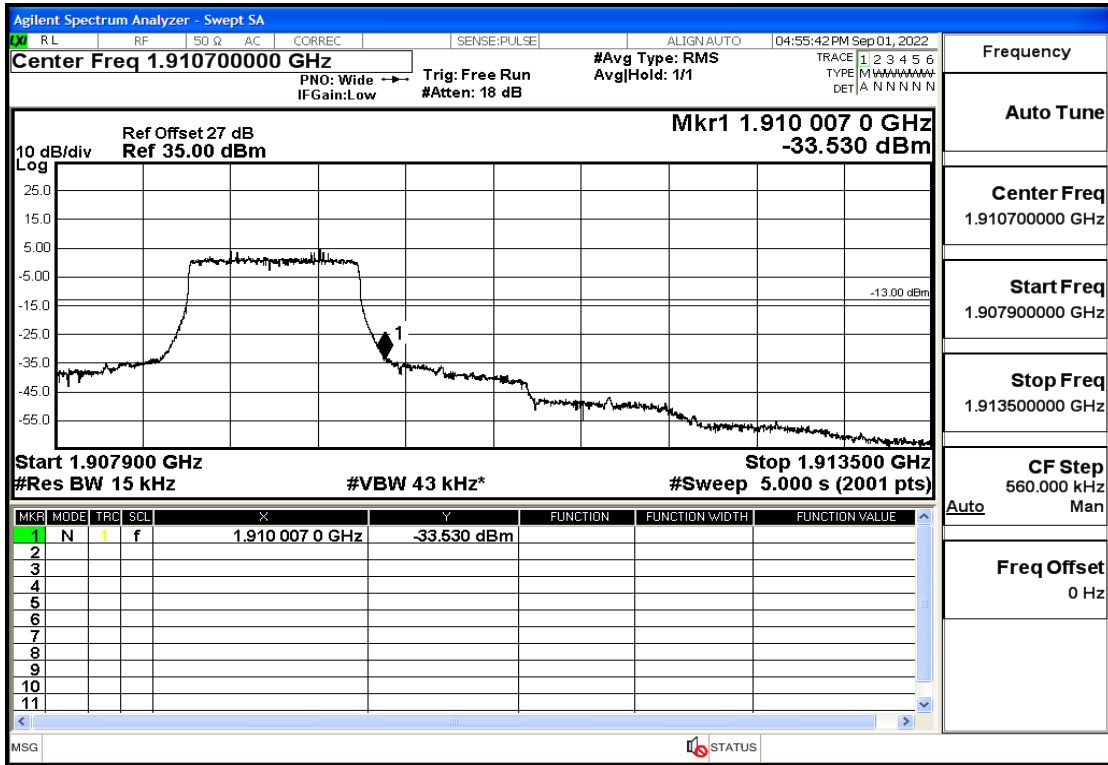

Band2-1.4-1909.3-QPSK-6#LOW@Pass