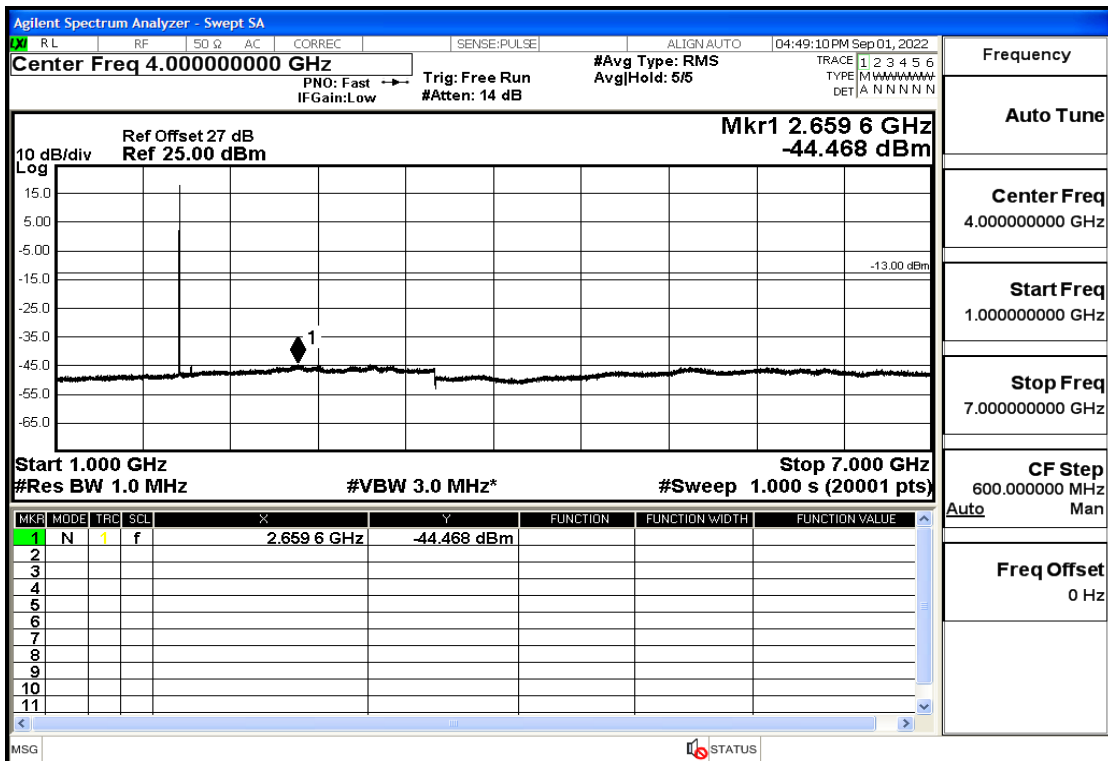

OB2-1.4-1850.7-QPSK-6#LOW@1GHz-7GHz@Pass