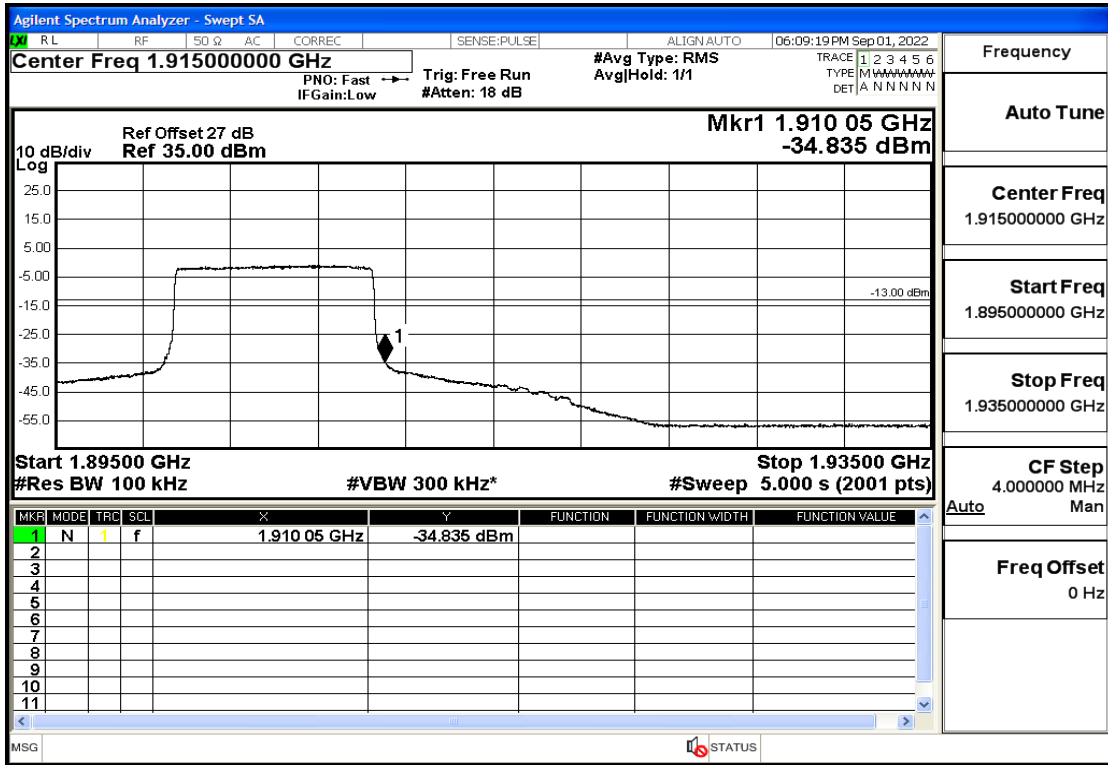

Band2-10-1905-16QAM-50#LOW@Pass