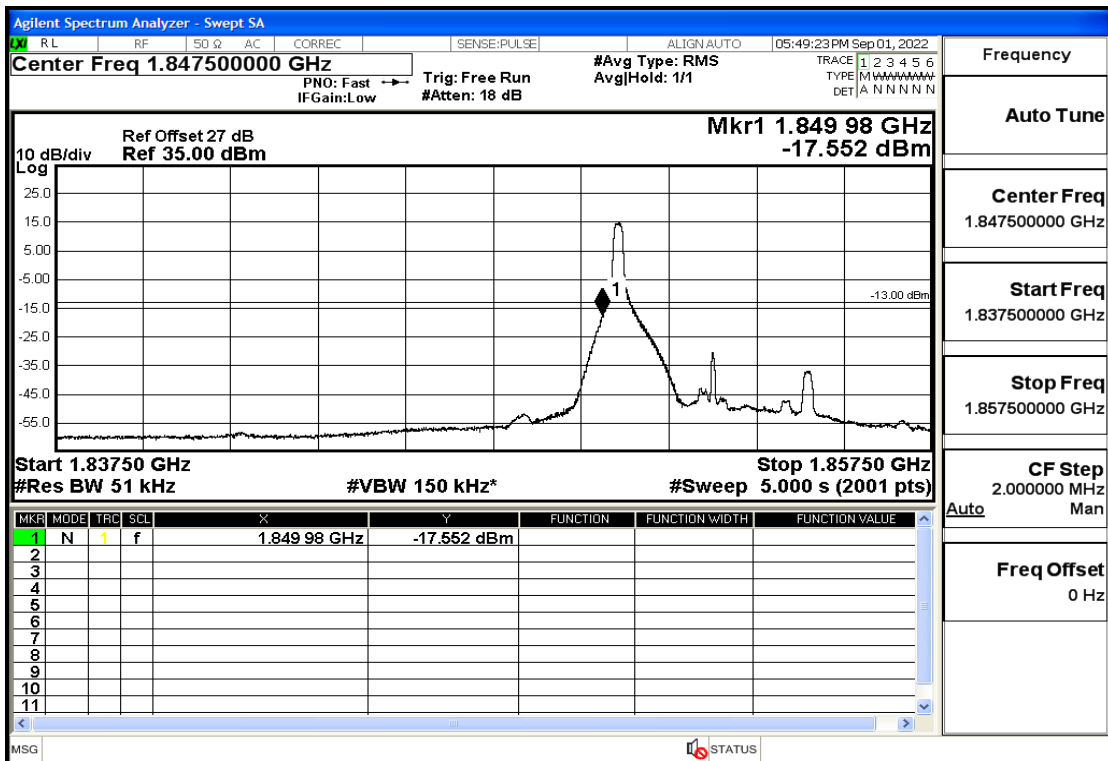

Band2-5-1852.5-QPSK-1#LOW@Pass