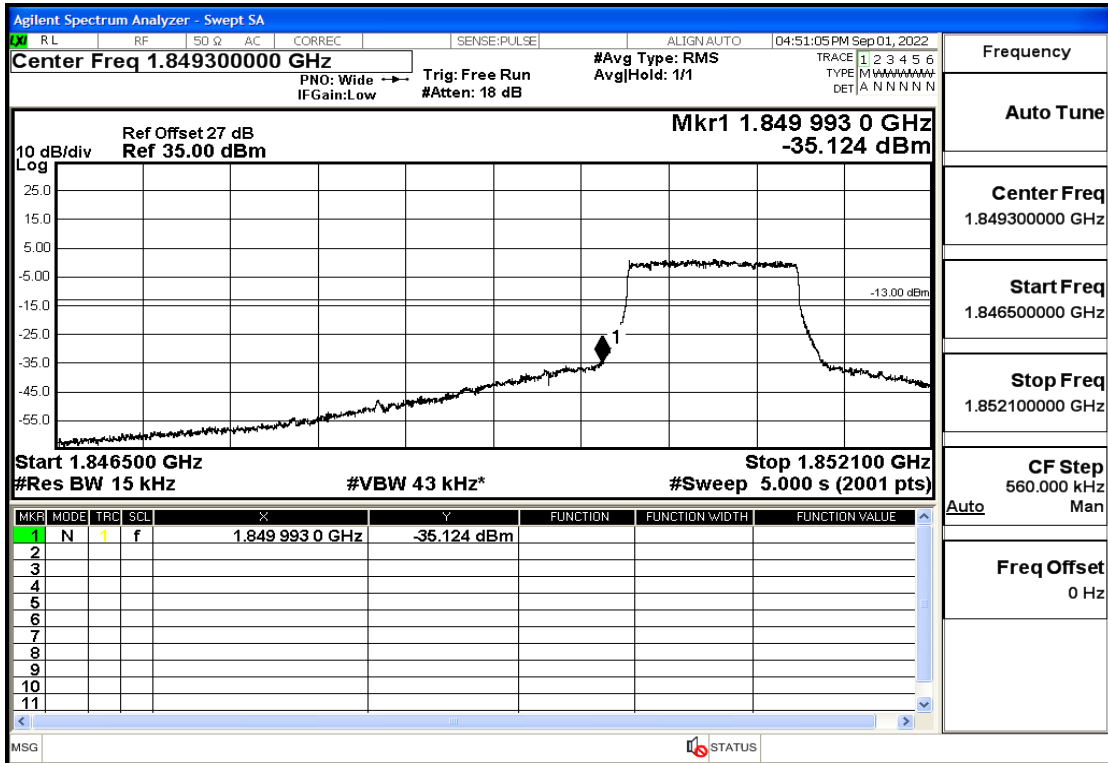

Band2-1.4-1850.7-16QAM-6#LOW@Pass