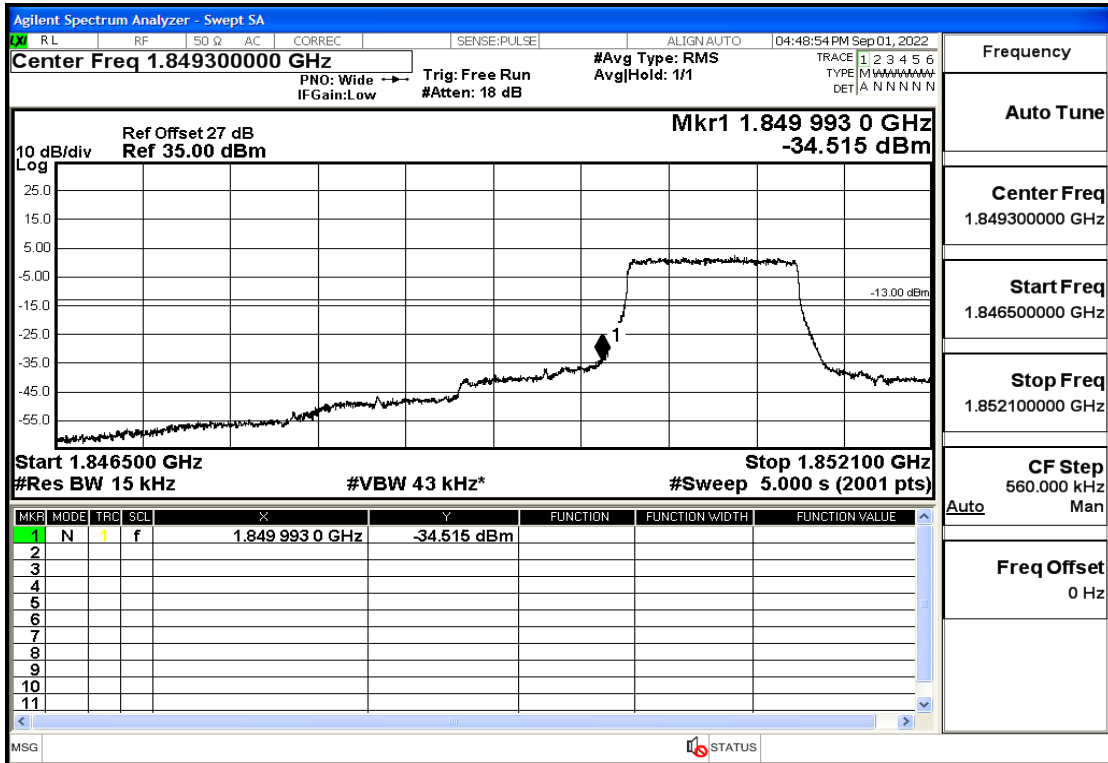

Band2-1.4-1850.7-QPSK-6#LOW@Pass