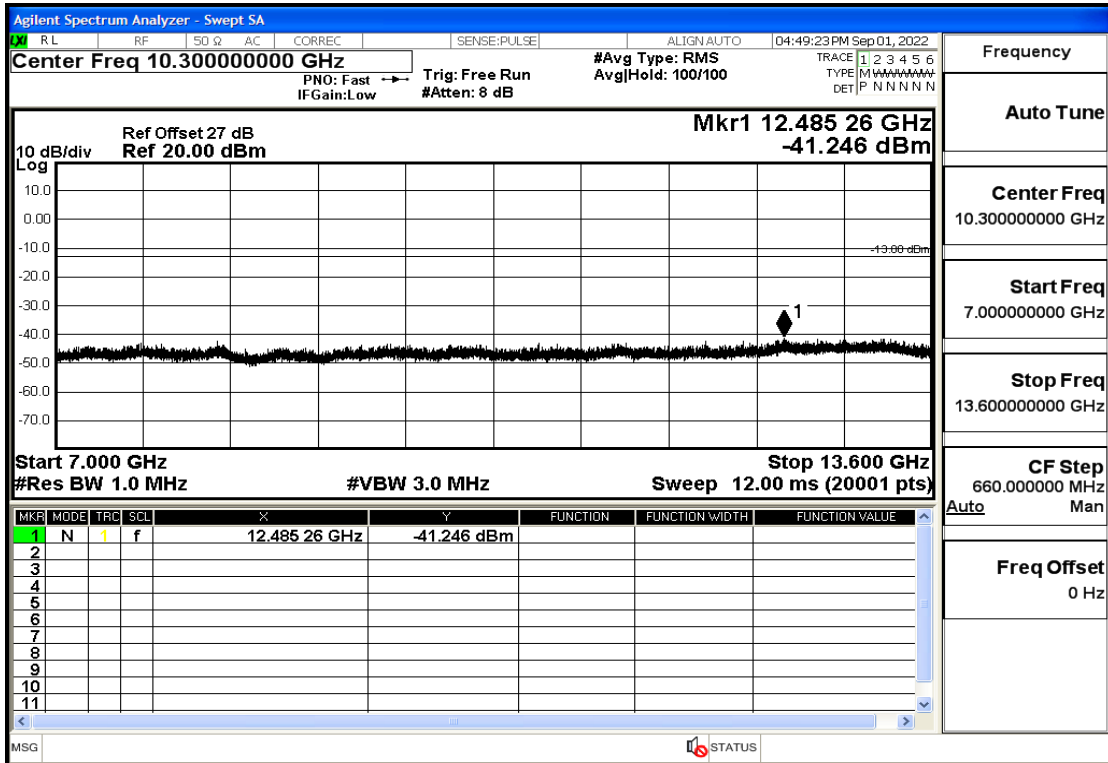

OB2-1.4-1850.7-QPSK-6#LOW@7GHz-13.6GHz@Pass