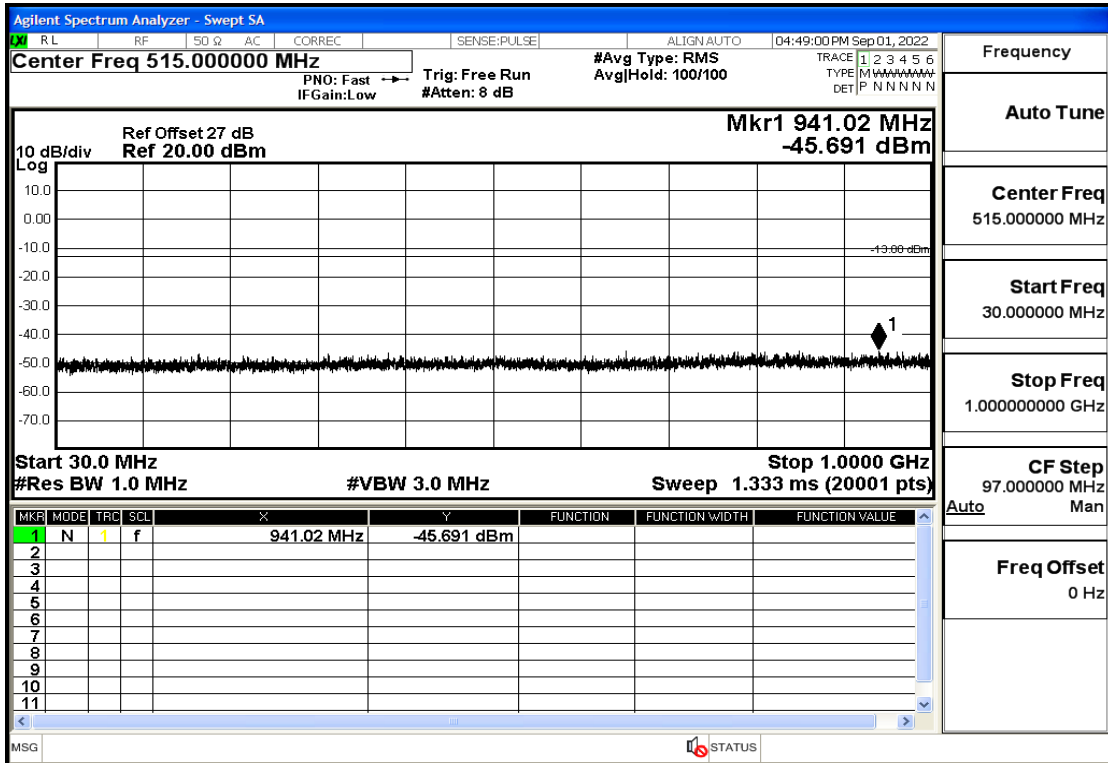

OB2-1.4-1850.7-QPSK-6#LOW@30mHz-1GHz@Pass