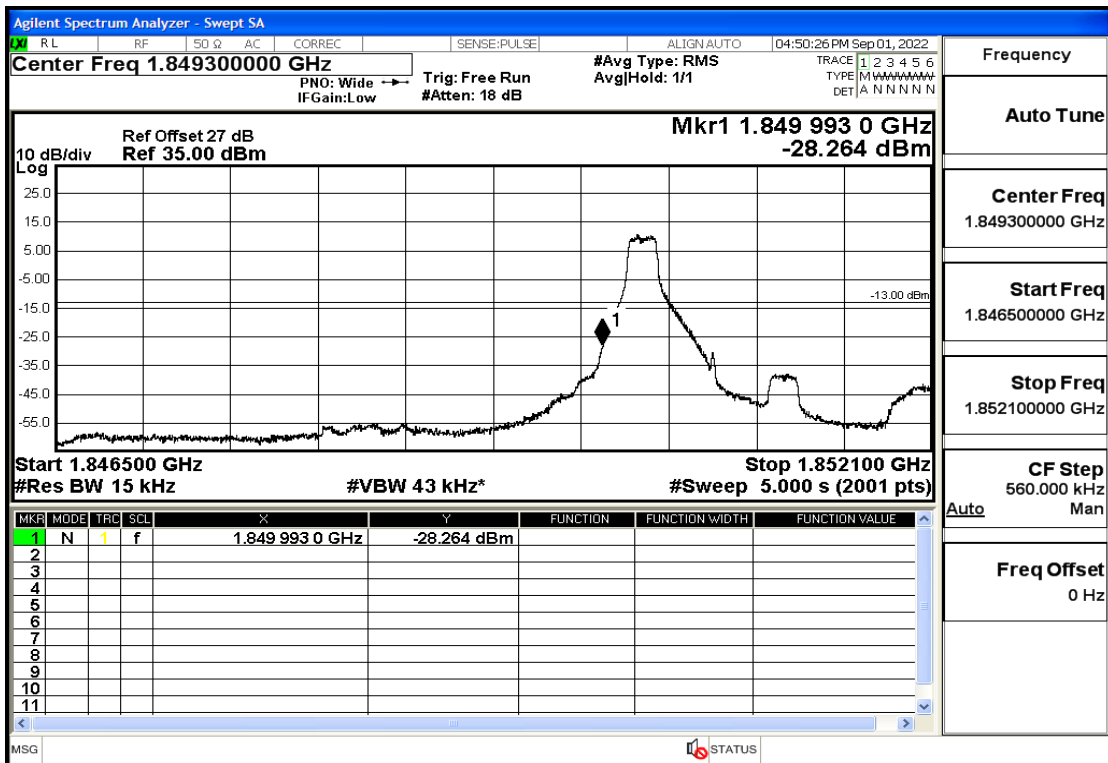

Band2-1.4-1850.7-QPSK-1#LOW@Pass