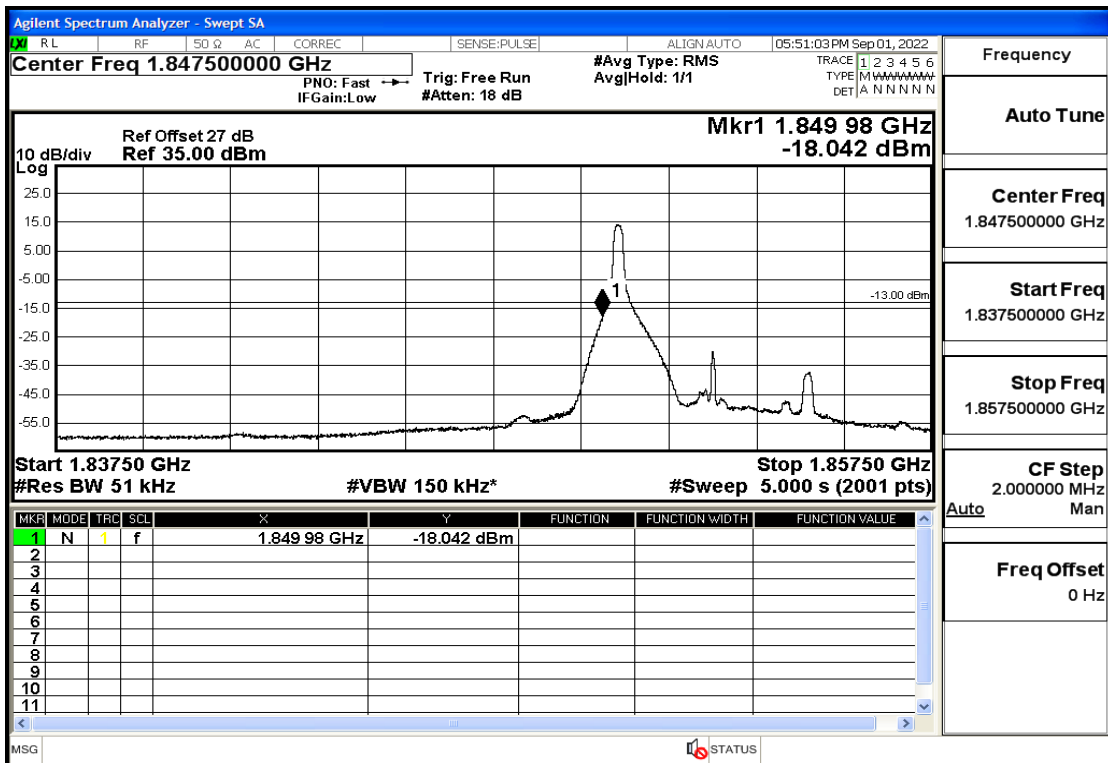

Band2-5-1852.5-16QAM-1#LOW@Pass