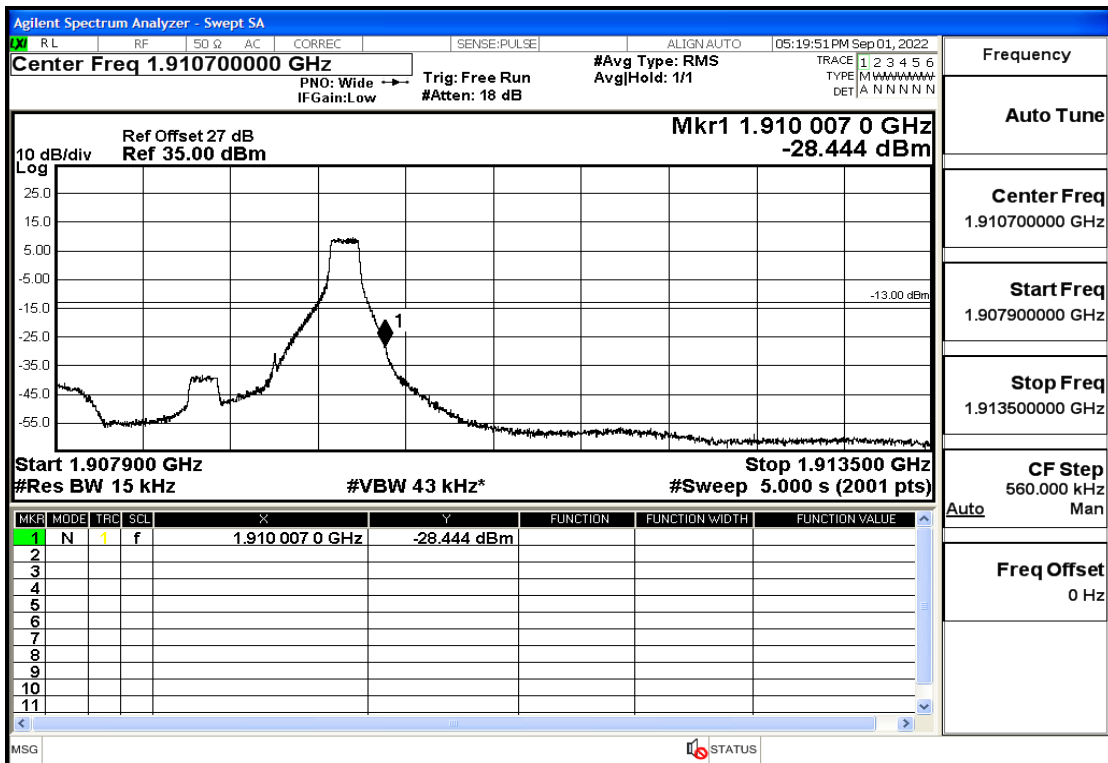

Band2-1.4-1909.3-16QAM-1#HIGH@Pass