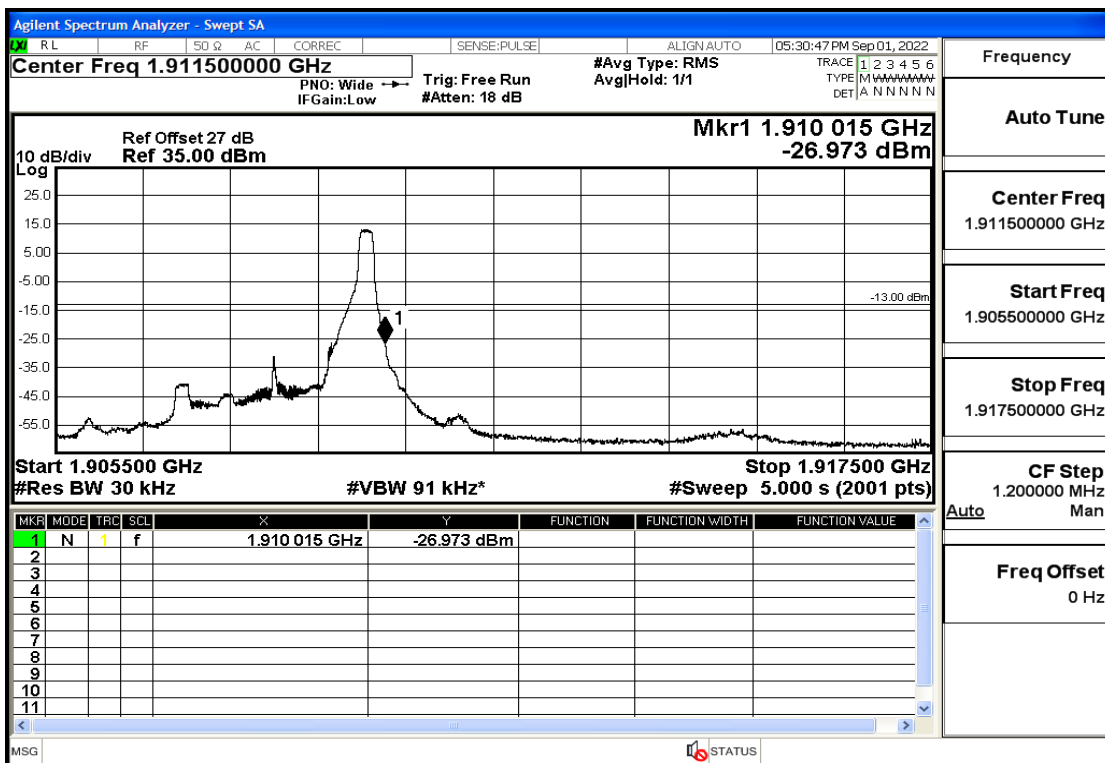

## RF Test Data for LTE (Conducted Measurement)

**Product Name: Mobile Phone**

**Trade Mark: KRONO**

**Test Model: NET**

**FCC ID: 2AU97-KR**

Band2-1.4-1909.3-16QAM-1#HIGH@Pass

Band2-3-1851.5-QPSK-15#LOW@Pass

Band2-3-1851.5-QPSK-1#LOW@Pass

Band2-3-1851.5-16QAM-15#LOW@Pass

Band2-3-1851.5-16QAM-1#LOW@Pass

Band2-3-1908.5-QPSK-15#LOW@Pass

Band2-3-1908.5-QPSK-1#HIGH@Pass