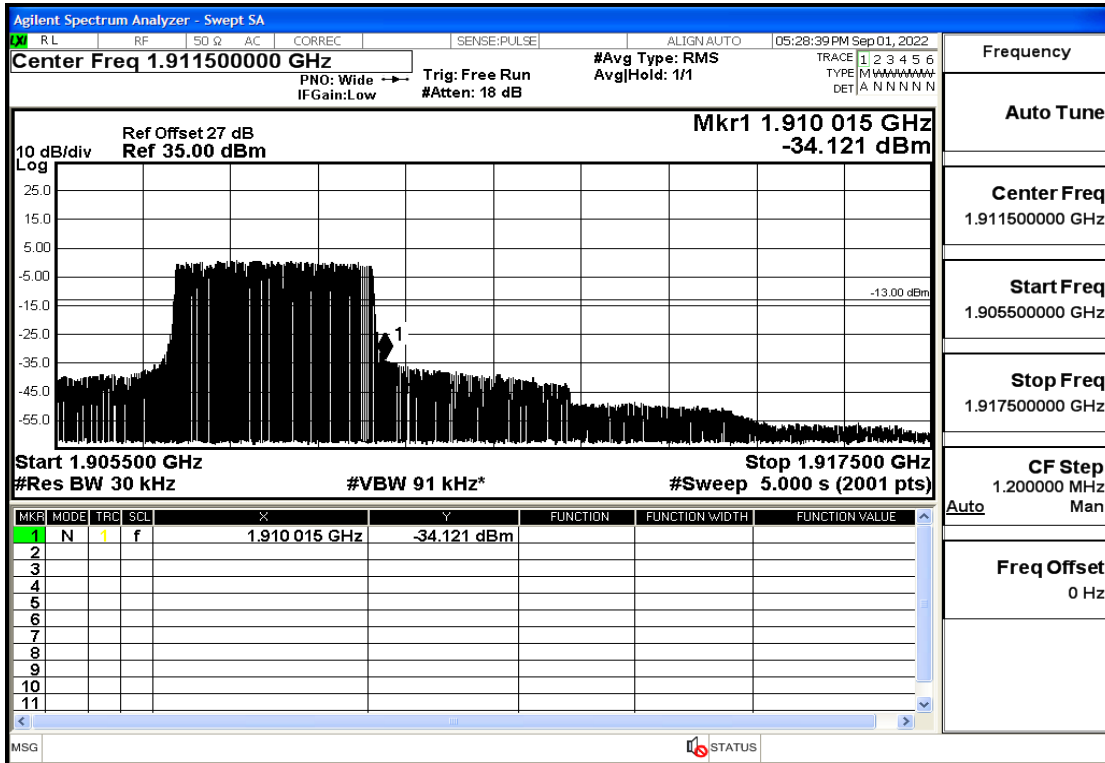

Band2-3-1908.5-QPSK-15#LOW@Pass