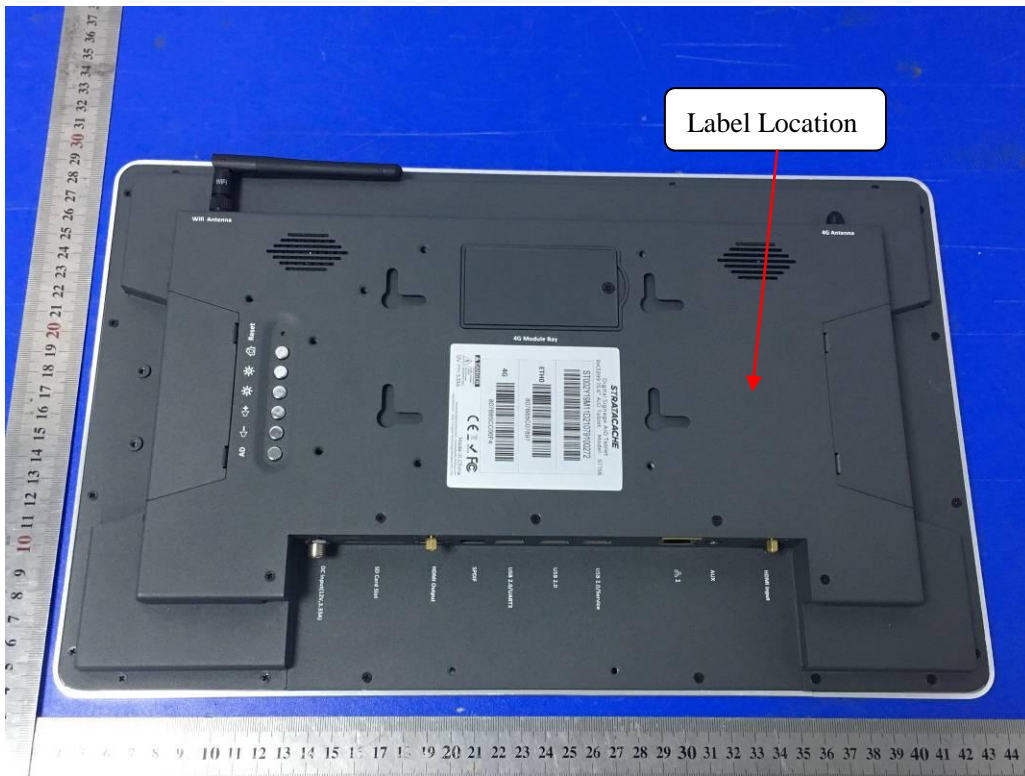

LABEL AND LOCATION

All-in-one Tablet

Model No.: ST156

FCC ID: 2AU8X-ST156

Caution: This device complies with part 15 of the FCC Rules. Operation is subject to the following two conditions: (1) This device may not cause harmful interference, and (2) this device must accept any interference received, including interference that may cause undesired operation.

(Size: L5.0m x 3.0cm)

Material: Tagboard

Glue: adhesive sticker

Font color: White

Label color: Black