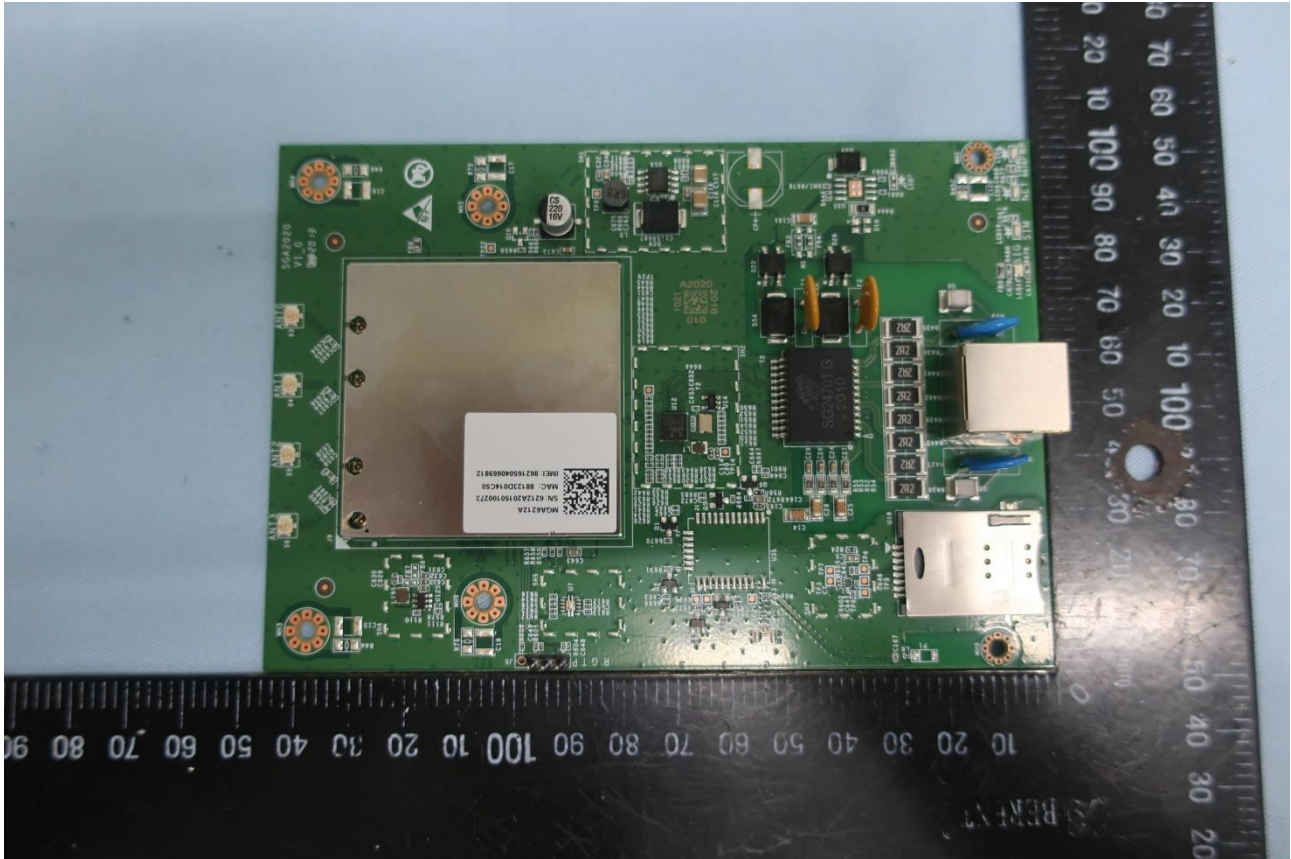

Brand Name: Smawave / Model Name: SRW410, SRE410, SRW413, SRE413

Brand Name: Smawave / Model Name: SRW410, SRE410, SRW413, SRE413

Brand Name: Smawave / Model Name: SRW410, SRE410, SRW413, SRE413

Note: The EUT supports for 1Tx4Rx

Brand Name: Smawave / Model Name: SRW410, SRE410, SRW413, SRE413

Brand Name: Smawave / Model Name: SRW410, SRE410, SRW413, SRE413

Brand Name: Smawave / Model Name: SRW410, SRE410, SRW413, SRE413

Brand Name: Smawave / Model Name: SRW410, SRE410, SRW413, SRE413