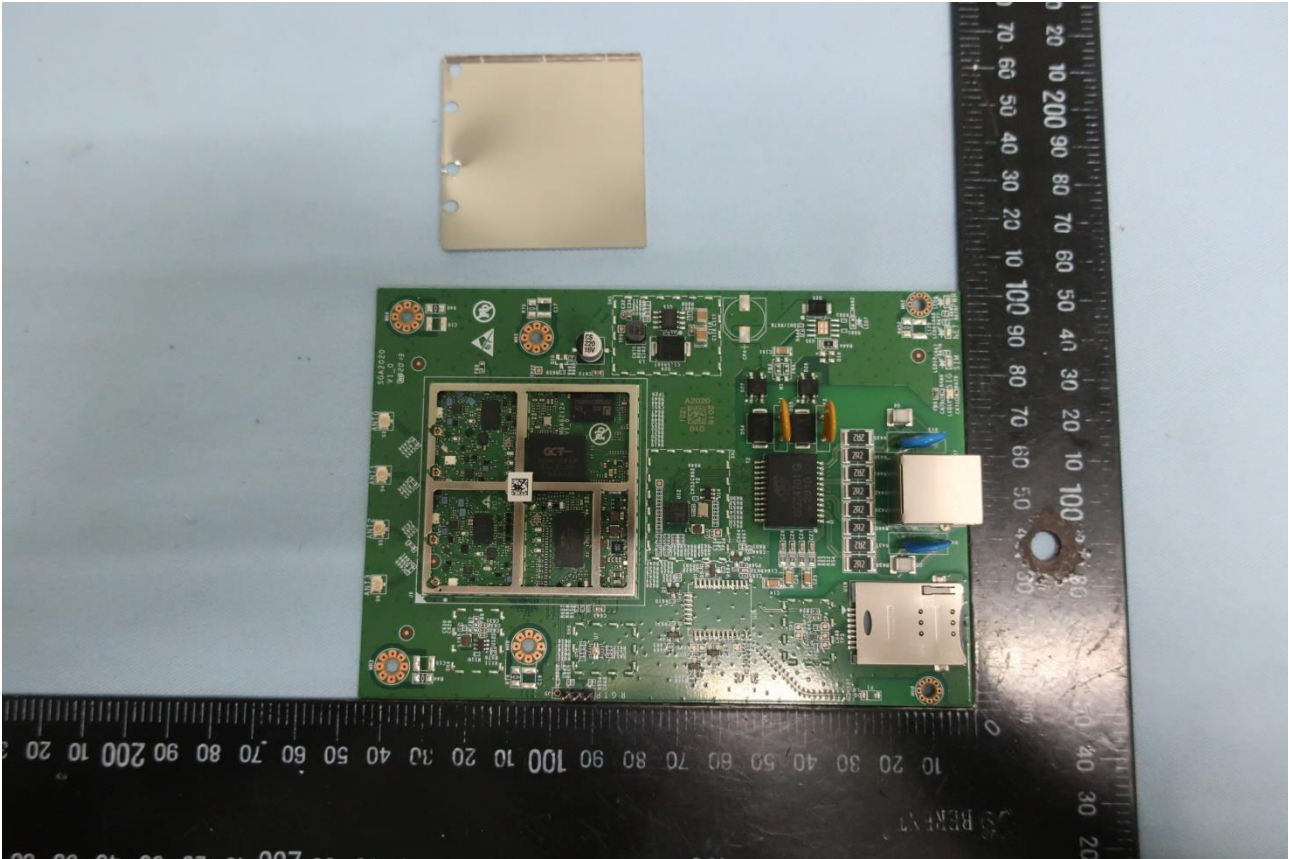

Brand Name: Smawave / Model Name: SRW410, SRE410, SRW413, SRE413

Brand Name: Smawave / Model Name: SRW410, SRE410, SRW413, SRE413

Brand Name: Smawave / Model Name: SRW410, SRE410, SRW413, SRE413

Note: The EUT supports for 1Tx4Rx

Brand Name: Smawave / Model Name: SRW410, SRE410, SRW413, SRE413

Brand Name: Smawave / Model Name: SRW410, SRE410, SRW413, SRE413

Brand Name: Smawave / Model Name: SRW410, SRE410, SRW413, SRE413

Brand Name: Smawave / Model Name: SRW410, SRE410, SRW413, SRE413