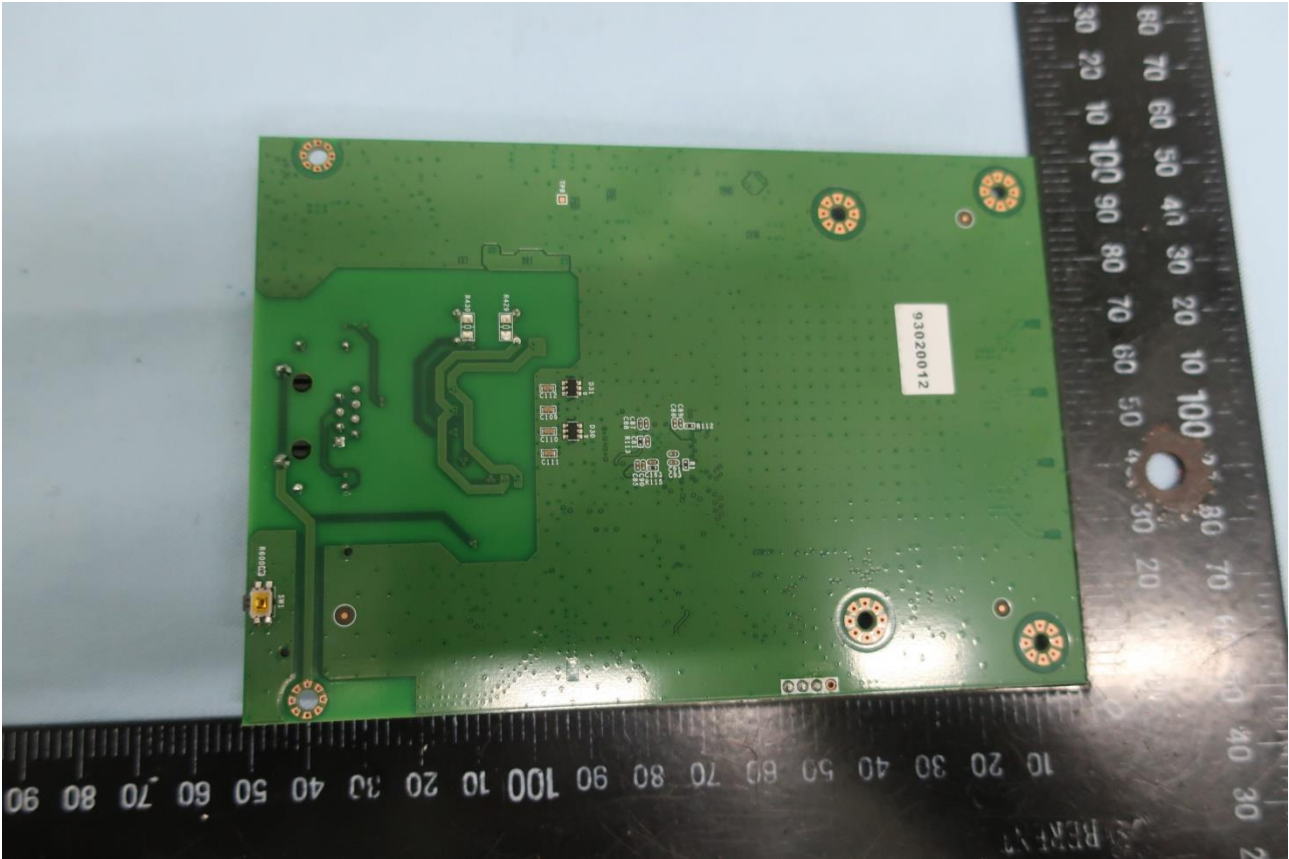

### 3. Internal Photograph of EUT

Brand Name: Smawave / Model Name: SRW410, SRE410, SRW413, SRE413

Brand Name: Smawave / Model Name: SRW410, SRE410, SRW413, SRE413

Brand Name: Smawave / Model Name: SRW410, SRE410, SRW413, SRE413

Brand Name: Smawave / Model Name: SRW410, SRE410, SRW413, SRE413

Brand Name: Smawave / Model Name: SRW410, SRE410, SRW413, SRE413

Brand Name: Smawave / Model Name: SRW410, SRE410, SRW413, SRE413

Note: The EUT supports for 1Tx4Rx

Brand Name: Smawave / Model Name: SRW410, SRE410, SRW413, SRE413

Brand Name: Smawave / Model Name: SRW410, SRE410, SRW413, SRE413

Brand Name: Smawave / Model Name: SRW410, SRE410, SRW413, SRE413

Brand Name: Smawave / Model Name: SRW410, SRE410, SRW413, SRE413