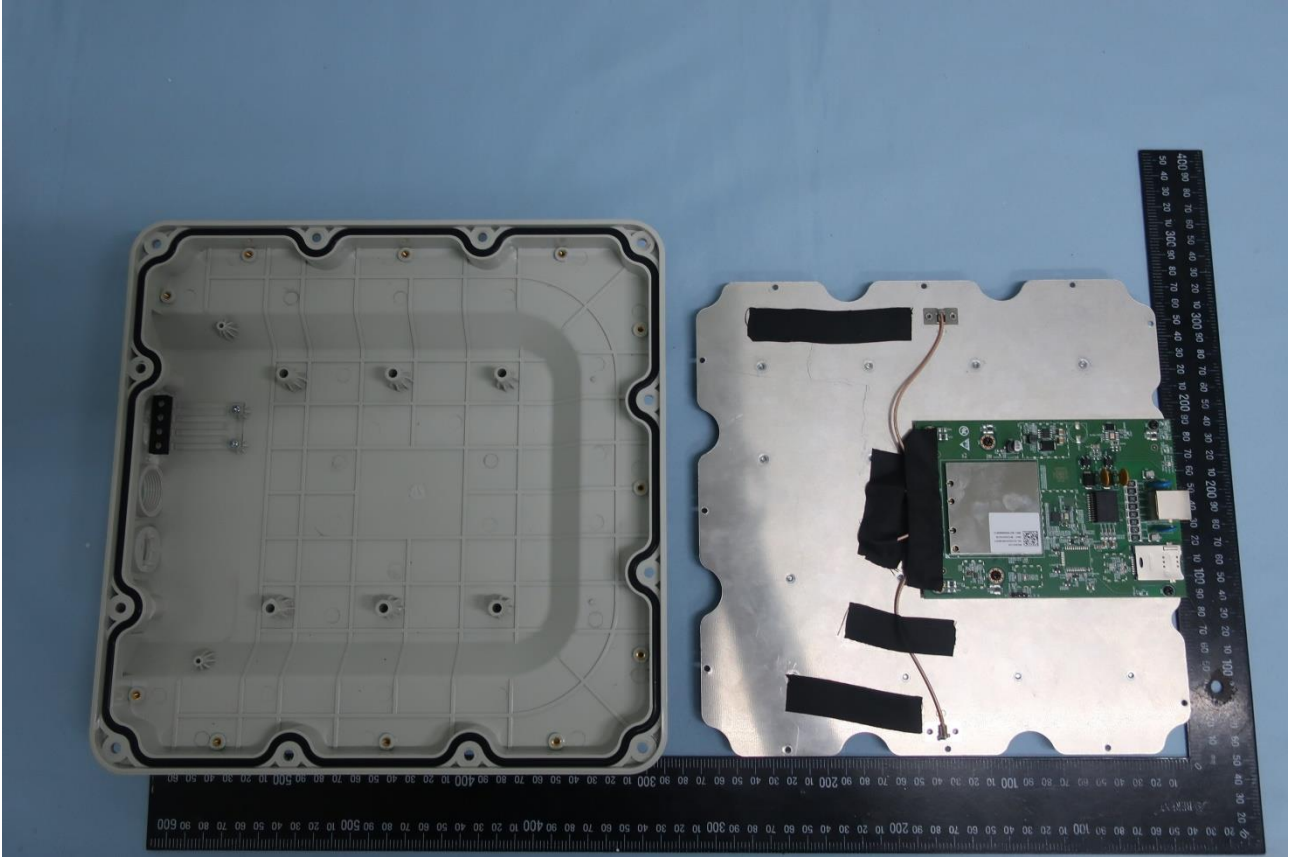

### 3. Internal Photograph of EUT

Brand Name: Smawave / Model Name: SRW410, SRE410, SRW413, SRE413

Brand Name: Smawave / Model Name: SRW410, SRE410, SRW413, SRE413

Brand Name: Smawave / Model Name: SRW410, SRE410, SRW413, SRE413

Brand Name: Smawave / Model Name: SRW410, SRE410, SRW413, SRE413

Brand Name: Smawave / Model Name: SRW410, SRE410, SRW413, SRE413

Brand Name: Smawave / Model Name: SRW410, SRE410, SRW413, SRE413

Note: The EUT supports for 1Tx4Rx