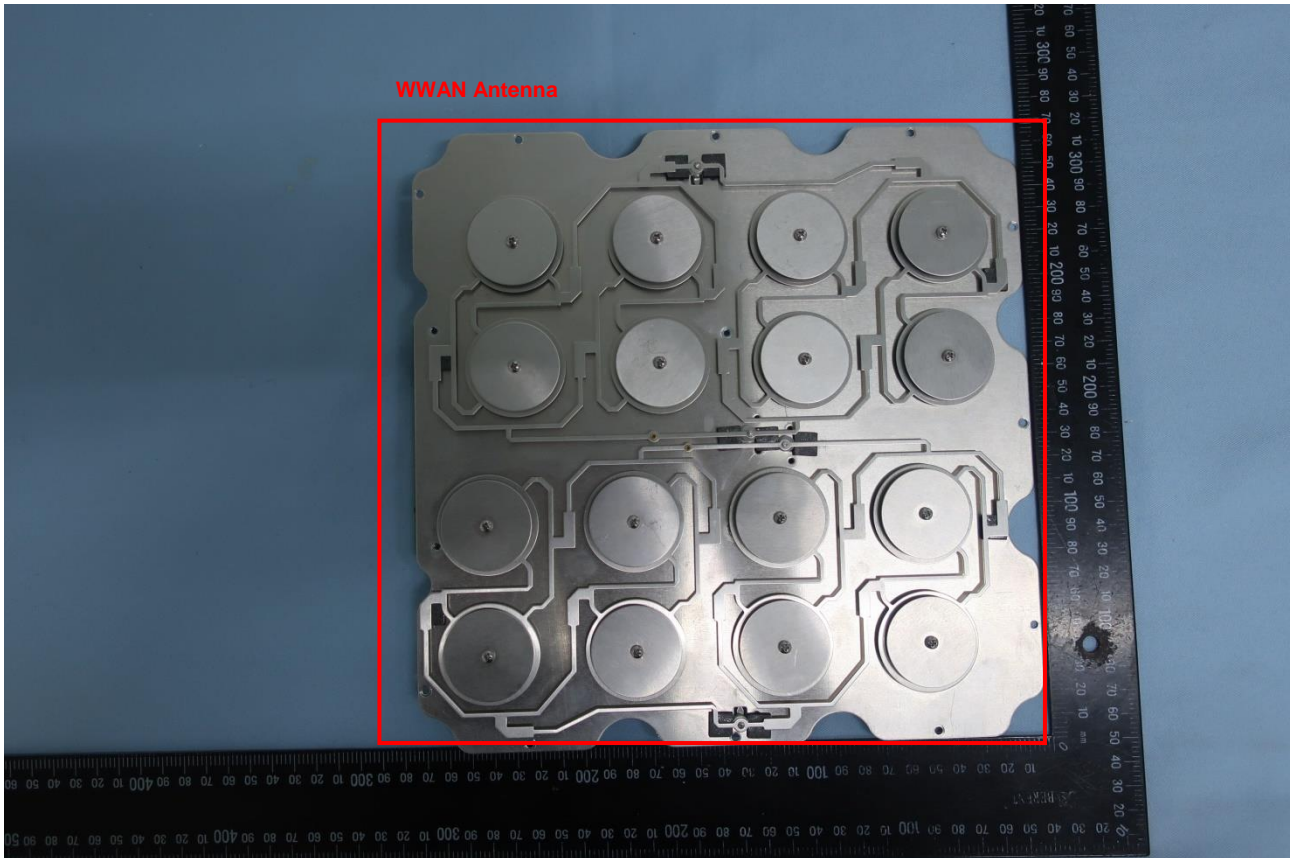

### 3. Internal Photograph of EUT

Brand Name: Smawave / Model Name: SRW410, SRE410, SRW413, SRE413

Brand Name: Smawave / Model Name: SRW410, SRE410, SRW413, SRE413

Brand Name: Smawave / Model Name: SRW410, SRE410, SRW413, SRE413

Brand Name: Smawave / Model Name: SRW410, SRE410, SRW413, SRE413

Brand Name: Smawave / Model Name: SRW410, SRE410, SRW413, SRE413

Brand Name: Smawave / Model Name: SRW410, SRE410, SRW413, SRE413

Note: The EUT supports for 1Tx4Rx