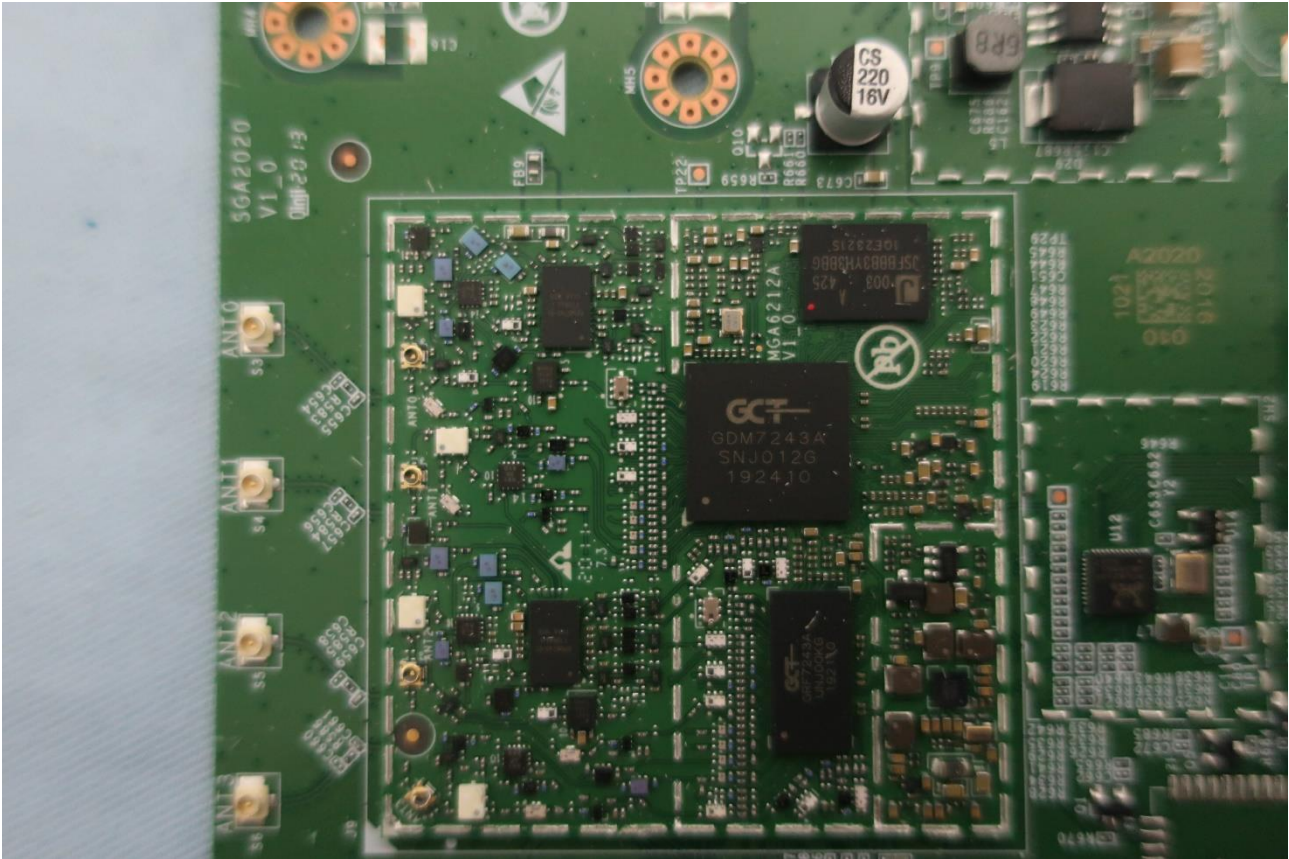

### 3. Internal Photograph of EUT

Brand Name: Smawave / Model Name: SRW410, SRE410, SRW413, SRE413

Brand Name: Smawave / Model Name: SRW410, SRE410, SRW413, SRE413

Brand Name: Smawave / Model Name: SRW410, SRE410, SRW413, SRE413

Brand Name: Smawave / Model Name: SRW410, SRE410, SRW413, SRE413

Brand Name: Smawave / Model Name: SRW410, SRE410, SRW413, SRE413

Brand Name: Smawave / Model Name: SRW410, SRE410, SRW413, SRE413

Note: The EUT supports for 1Tx4Rx

Brand Name: Smawave / Model Name: SRW410, SRE410, SRW413, SRE413

Brand Name: Smawave / Model Name: SRW410, SRE410, SRW413, SRE413

Brand Name: Smawave / Model Name: SRW410, SRE410, SRW413, SRE413

Brand Name: Smawave / Model Name: SRW410, SRE410, SRW413, SRE413