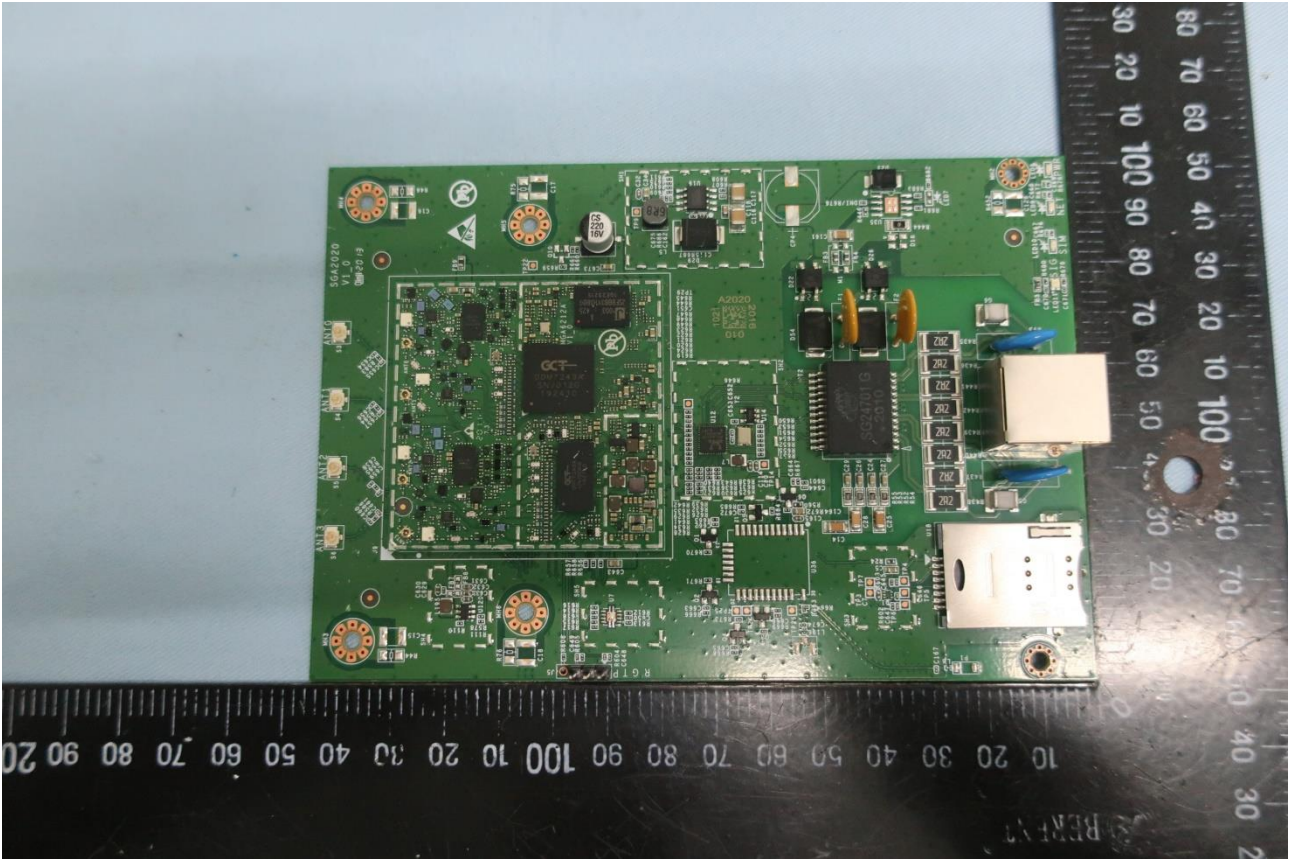

Brand Name: Smawave / Model Name: SRW410, SRE410, SRW413, SRE413