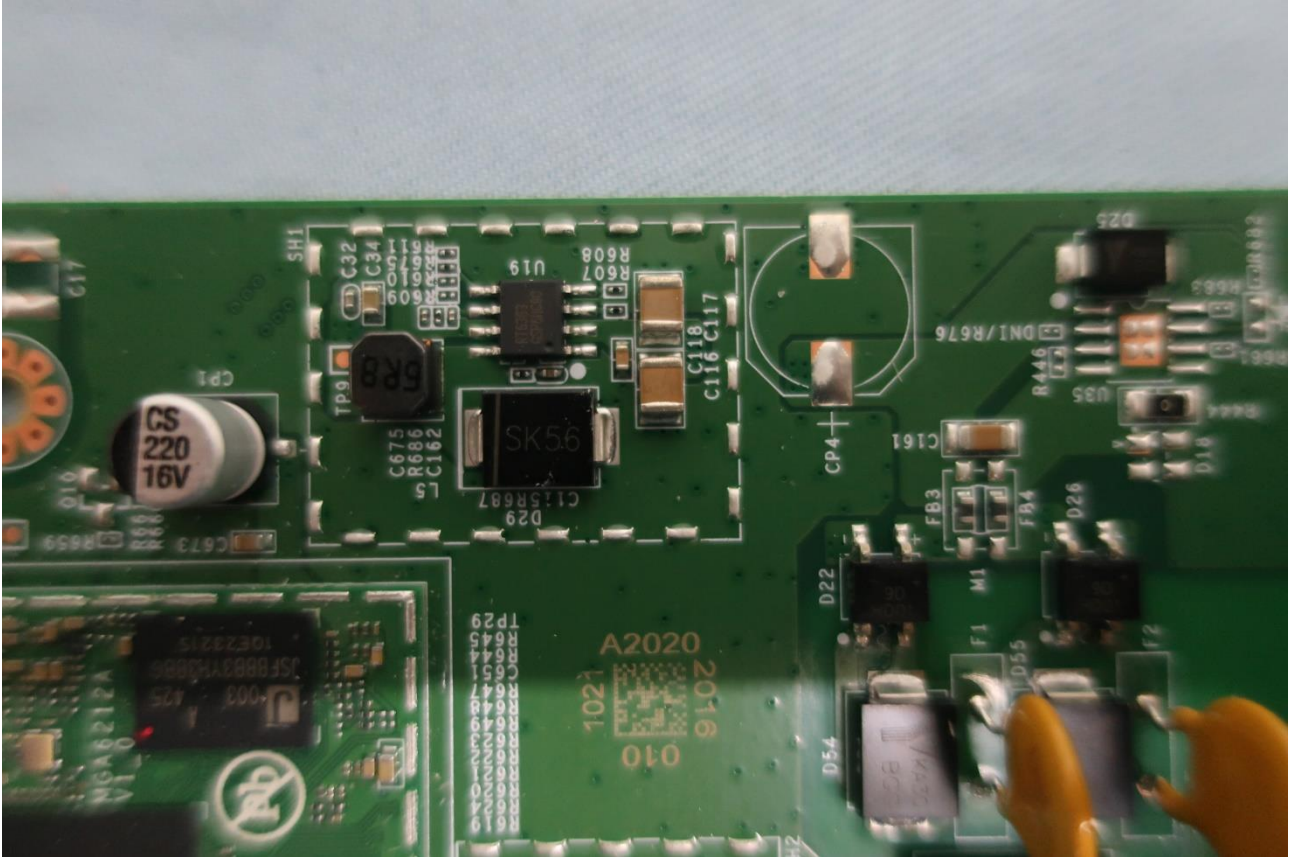

Brand Name: Smawave / Model Name: SRW410, SRE410, SRW413, SRE413

Brand Name: Smawave / Model Name: SRW410, SRE410, SRW413, SRE413

Brand Name: Smawave / Model Name: SRW410, SRE410, SRW413, SRE413

Note: The EUT supports for 1Tx4Rx

Brand Name: Smawave / Model Name: SRW410, SRE410, SRW413, SRE413

Brand Name: Smawave / Model Name: SRW410, SRE410, SRW413, SRE413

Brand Name: Smawave / Model Name: SRW410, SRE410, SRW413, SRE413

Brand Name: Smawave / Model Name: SRW410, SRE410, SRW413, SRE413