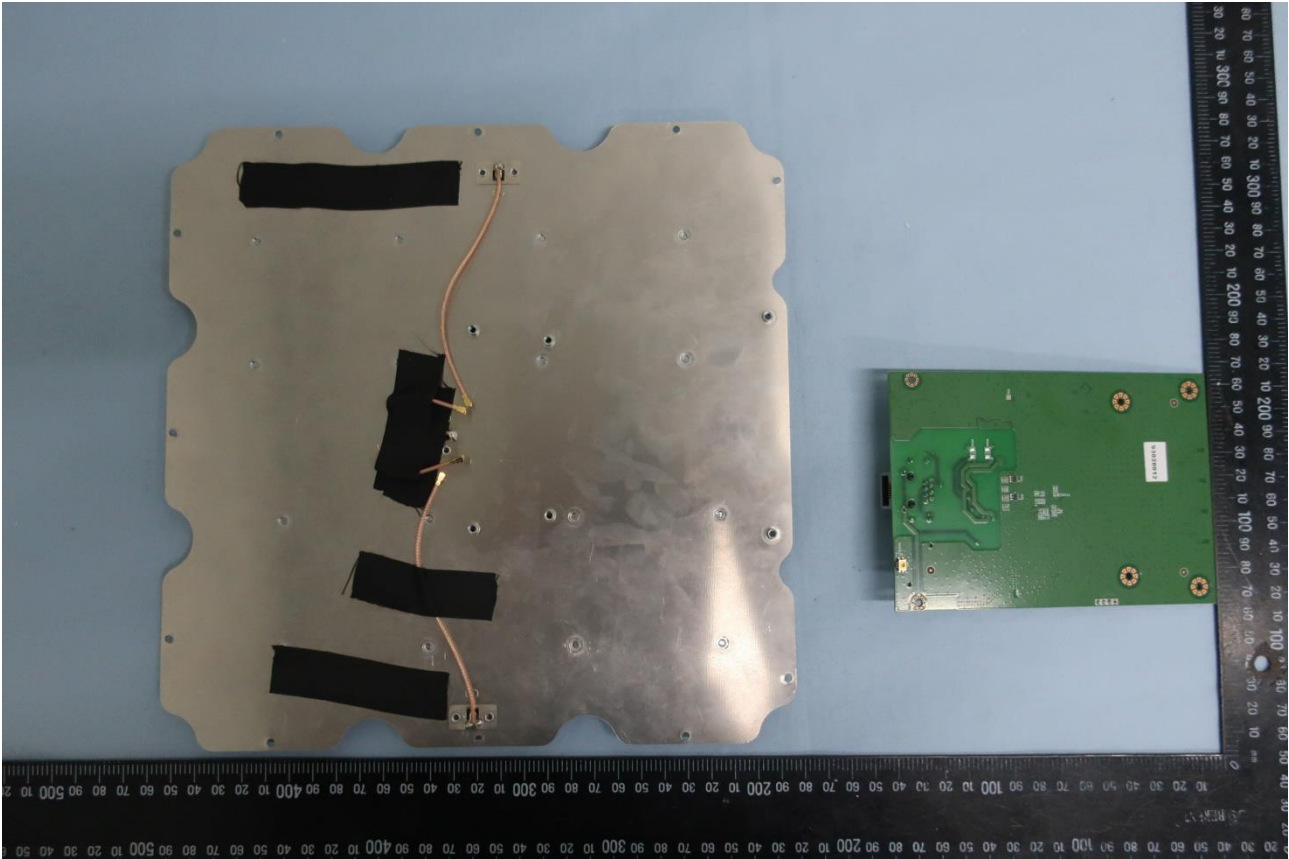

### 3. Internal Photograph of EUT

Brand Name: Smawave / Model Name: SRW410, SRE410, SRW413, SRE413

Brand Name: Smawave / Model Name: SRW410, SRE410, SRW413, SRE413

Brand Name: Smawave / Model Name: SRW410, SRE410, SRW413, SRE413

Brand Name: Smawave / Model Name: SRW410, SRE410, SRW413, SRE413

Brand Name: Smawave / Model Name: SRW410, SRE410, SRW413, SRE413

Brand Name: Smawave / Model Name: SRW410, SRE410, SRW413, SRE413

Note: The EUT supports for 1Tx4Rx

Brand Name: Smawave / Model Name: SRW410, SRE410, SRW413, SRE413

Brand Name: Smawave / Model Name: SRW410, SRE410, SRW413, SRE413

Brand Name: Smawave / Model Name: SRW410, SRE410, SRW413, SRE413

Brand Name: Smawave / Model Name: SRW410, SRE410, SRW413, SRE413