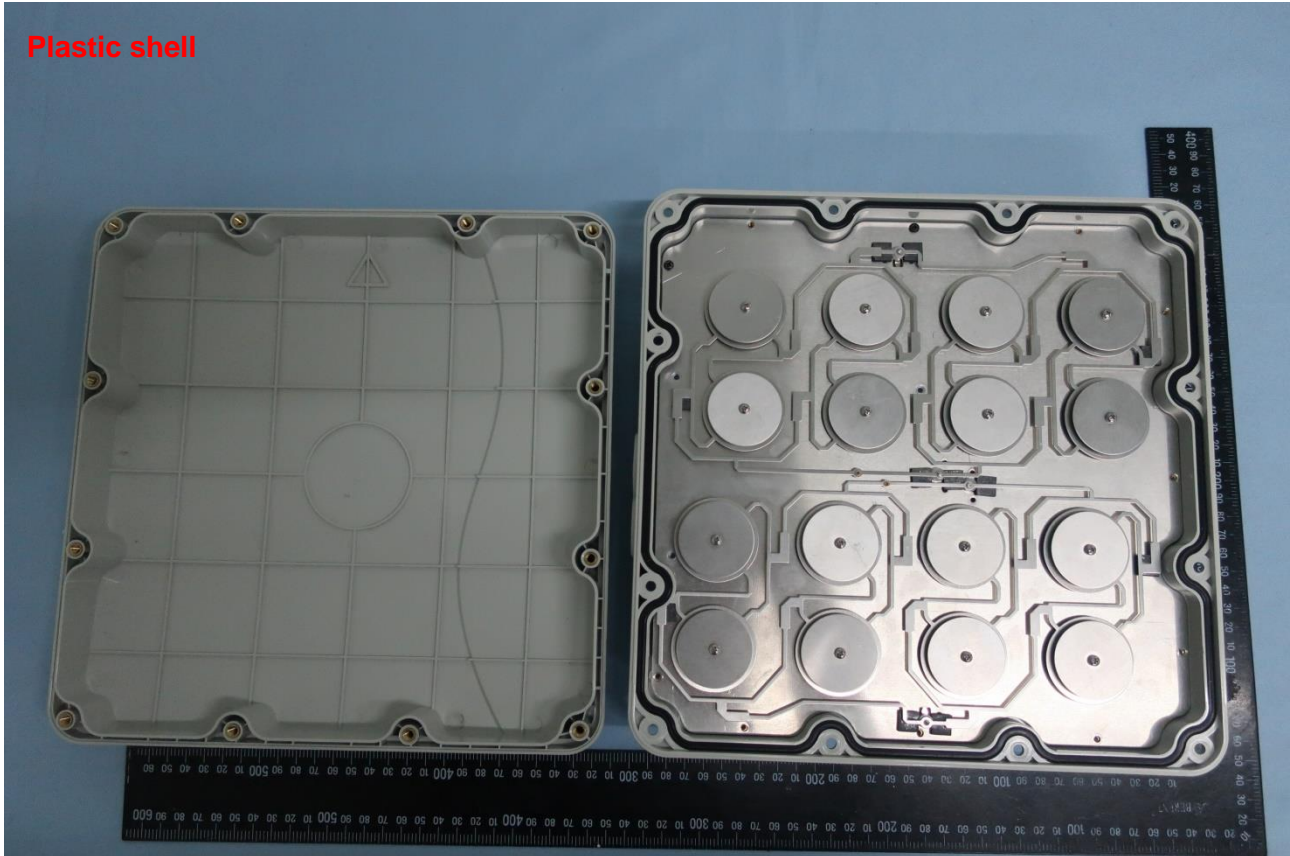

### 3. Internal Photograph of EUT

Brand Name: Smawave / Model Name: SRW410, SRE410, SRW413, SRE413

Brand Name: Smawave / Model Name: SRW410, SRE410, SRW413, SRE413

Brand Name: Smawave / Model Name: SRW410, SRE410, SRW413, SRE413

Brand Name: Smawave / Model Name: SRW410, SRE410, SRW413, SRE413

Brand Name: Smawave / Model Name: SRW410, SRE410, SRW413, SRE413

Brand Name: Smawave / Model Name: SRW410, SRE410, SRW413, SRE413

Note: The EUT supports for 1Tx4Rx