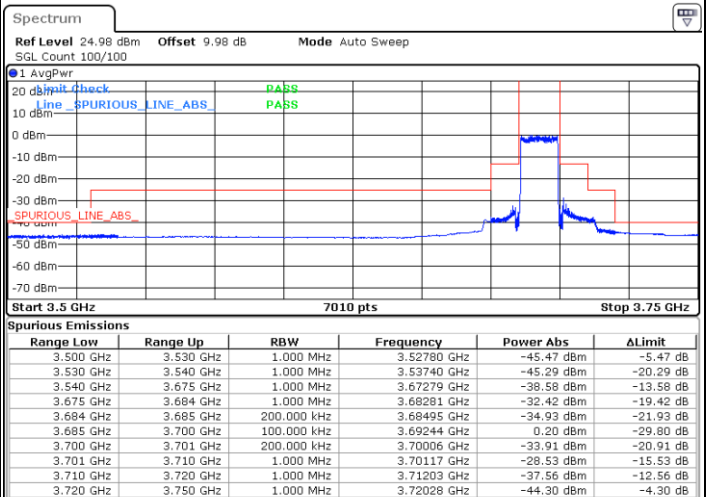

Date: 1.AUG.2020 17:18:39

LTE Band 48 / 10MHz

64QAM

Lowest Channel / 1RB0

Highest Channel / 1RBmax

Date: 1.AUG.2020 16:47:58

Date: 1.AUG.2020 17:21:29

Lowest Channel / FullRB

Highest Channel/ FullRB

Date: 1.AUG.2020 16:45:24

Date: 1.AUG.2020 17:19:04

LTE Band 48 / 15MHz

QPSK

Lowest Channel / 1RB0

Highest Channel / 1RBmax

Date: 1.AUG.2020 18:18:35

Date: 1.AUG.2020 19:15:11

Lowest Channel / FullIRB

Highest Channel/ FullIRB

Date: 1.AUG.2020 18:23:05

Date: 1.AUG.2020 19:21:26

LTE Band 48 / 15MHz

16QAM

Lowest Channel / 1RB0

Highest Channel / 1RBmax

Date: 1.AUG.2020 18:17:49

Date: 1.AUG.2020 19:16:16

Lowest Channel / FullRB

Highest Channel/ FullRB

Date: 1.AUG.2020 18:22:31

Date: 1.AUG.2020 19:20:19

LTE Band 48 / 15MHz