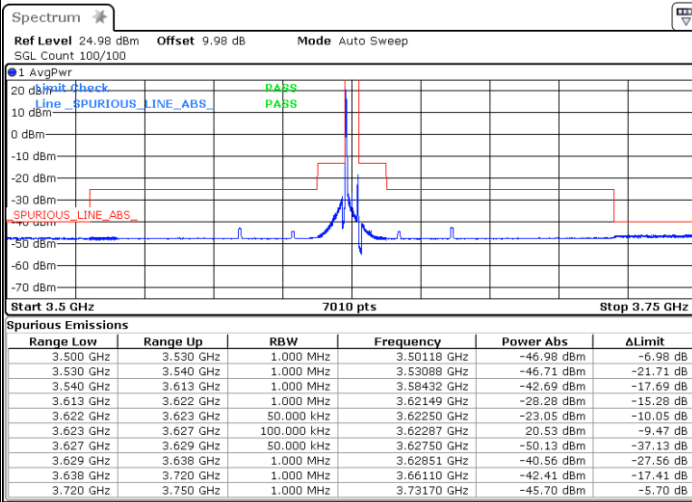

LTE Band 48 / 5MHz

QPSK

Mid Channel / 1RB0

Mid Channel / 1RBmax

Date: 1.AUG.2020 15:28:13