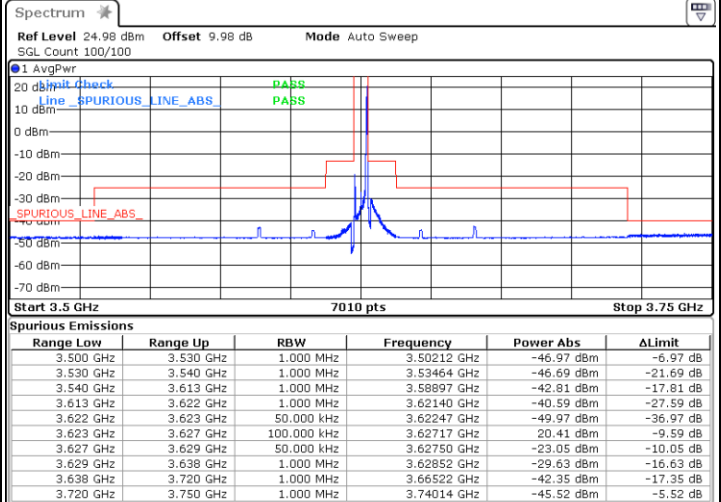

Date: 1.AUG.2020 15:29:56