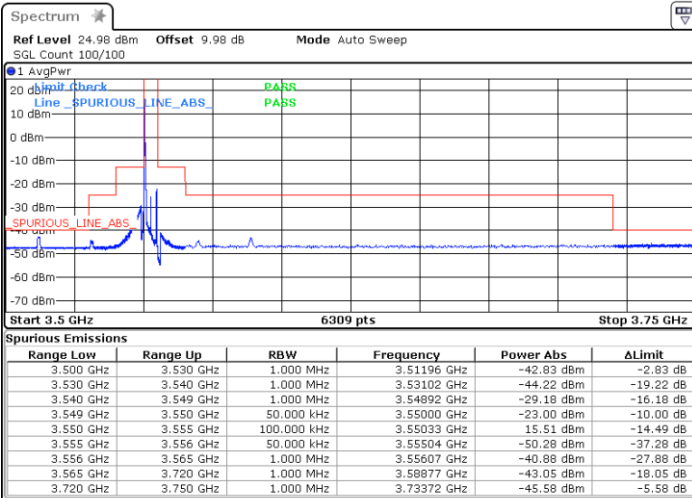

Conducted Band Edge

LTE Band 48 / 5MHz

16QAM

Lowest Channel / 1RB0

Highest Channel / 1RBmax

Date: 1.AUG.2020 16:27:00

Date: 1.AUG.2020 14:55:41

Lowest Channel / FullIRB

Highest Channel / FullIRB

Date: 1.AUG.2020 16:31:19

Date: 1.AUG.2020 15:07:48

LTE Band 48 / 5MHz

64QAM

Lowest Channel / 1RB0

Highest Channel / 1RBmax

Date: 1.AUG.2020 16:28:37

Date: 1.AUG.2020 14:53:51

Lowest Channel / FullIRB

Highest Channel / FullIRB

Date: 1.AUG.2020 16:29:59

Date: 1.AUG.2020 15:06:15

LTE Band 48 / 10MHz

QPSK

Lowest Channel / 1RB0