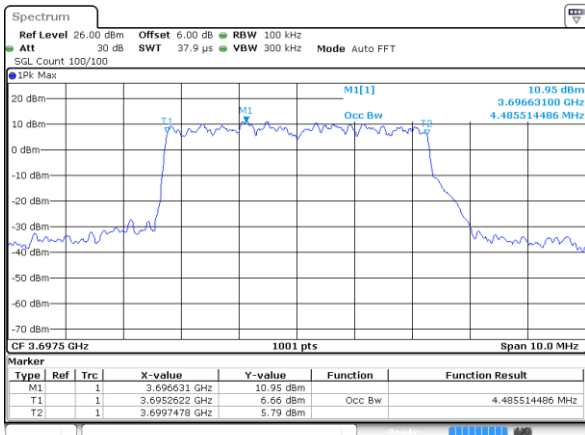

Middle Channel / 20MHz / 16QAM

Date: 1.AUG.2020 21:42:19

Highest Channel / 20MHz / QPSK

Date: 1.AUG.2020 21:45:16

Highest Channel / 20MHz / 16QAM

Date: 1.AUG.2020 21:44:46

LTE Band 48

Lowest Channel / 5MHz / 64QAM

Date: 1.AUG.2020 22:23:01

Lowest Channel / 10MHz / 64QAM

Date: 1.AUG.2020 22:30:08

Middle Channel / 5MHz / 64QAM

Date: 1.AUG.2020 22:24:16

Middle Channel / 10MHz / 64QAM

Date: 1.AUG.2020 22:35:51

Highest Channel / 5MHz / 64QAM

Date: 1.AUG.2020 22:27:51

Highest Channel / 10MHz / 64QAM

Date: 1.AUG.2020 22:36:59

LTE Band 48

Lowest Channel / 15MHz / 64QAM

Date: 1.AUG.2020 22:41:24

Lowest Channel / 20MHz / 64QAM

Date: 1.AUG.2020 21:39:08