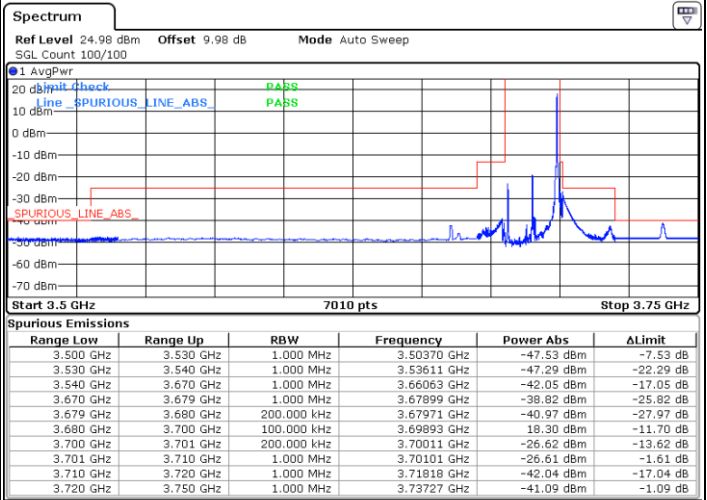

64QAM

Lowest Channel / 1RB0

Highest Channel / 1RBmax

Date: 1.AUG.2020 18:15:56

Date: 1.AUG.2020 19:17:25

Lowest Channel / FullRB

Highest Channel/ FullRB

Date: 1.AUG.2020 18:21:53

Date: 1.AUG.2020 19:18:53

LTE Band 48 / 20MHz

QPSK

Lowest Channel / 1RB0

Highest Channel / 1RBmax

Date: 1.AUG.2020 13:20:11

Date: 1.AUG.2020 14:36:04

Lowest Channel / FullIRB

Highest Channel / FullIRB

Date: 1.AUG.2020 13:11:14

Date: 1.AUG.2020 13:37:32

LTE Band 48 / 20MHz

16QAM

Lowest Channel / 1RB0

Highest Channel / 1RBmax

Date: 1.AUG.2020 13:18:24

Date: 1.AUG.2020 14:45:42

Lowest Channel / FullIRB

Highest Channel / FullIRB

Date: 1.AUG.2020 13:12:56

Date: 1.AUG.2020 13:38:22

LTE Band 48 / 20MHz

64QAM

Lowest Channel / 1RB0