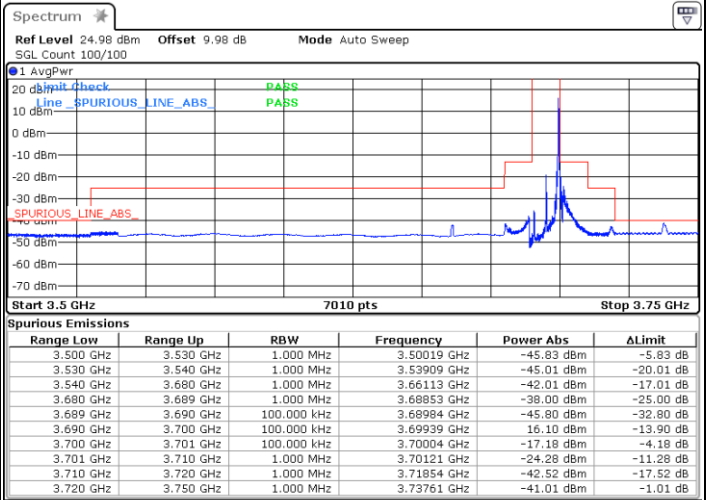

Highest Channel / FullIRB

Date: 1.AUG.2020 16:31:19

Date: 1.AUG.2020 15:07:48

LTE Band 48 / 5MHz

64QAM

Lowest Channel / 1RB0

Highest Channel / 1RBmax

Date: 1.AUG.2020 16:28:37

Date: 1.AUG.2020 14:53:51

Lowest Channel / FullIRB

Highest Channel / FullIRB

Date: 1.AUG.2020 16:29:59

Date: 1.AUG.2020 15:06:15

LTE Band 48 / 10MHz

QPSK

Lowest Channel / 1RB0

Highest Channel / 1RBmax

Date: 1.AUG.2020 16:48:48

Date: 1.AUG.2020 17:24:10

Lowest Channel / FullIRB

Highest Channel / FullIRB

Date: 1.AUG.2020 16:43:43

Date: 1.AUG.2020 17:18:16

LTE Band 48 / 10MHz