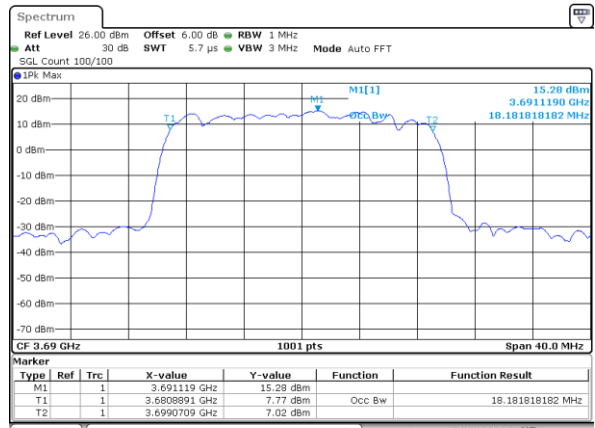

Middle Channel / 20MHz / 16QAM

Date: 1.AUG.2020 21:42:19

Highest Channel / 20MHz / QPSK

Date: 1.AUG.2020 21:45:16

Highest Channel / 20MHz / 16QAM

Date: 1.AUG.2020 21:44:46

LTE Band 48

Lowest Channel / 5MHz / 64QAM