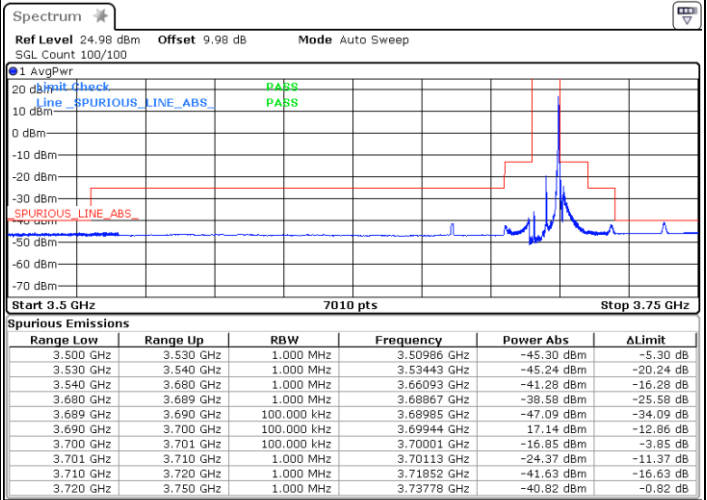

Date: 1.AUG.2020 14:53:51

Lowest Channel / FullIRB

Highest Channel / FullIRB

Date: 1.AUG.2020 16:29:59

Date: 1.AUG.2020 15:06:15

LTE Band 48 / 10MHz

QPSK

Lowest Channel / 1RB0

Highest Channel / 1RBmax

Date: 1.AUG.2020 16:48:48

Date: 1.AUG.2020 17:24:10

Lowest Channel / FullIRB

Highest Channel / FullIRB

Date: 1.AUG.2020 16:43:43

Date: 1.AUG.2020 17:18:16

LTE Band 48 / 10MHz

16QAM

Lowest Channel / 1RB0

Highest Channel / 1RBmax

Date: 1.AUG.2020 16:48:25

Date: 1.AUG.2020 17:23:07

Lowest Channel / FullRB

Highest Channel / FullRB

Date: 1.AUG.2020 16:45:05

Date: 1.AUG.2020 17:18:39

LTE Band 48 / 10MHz

64QAM

Lowest Channel / 1RB0

Highest Channel / 1RBmax

Date: 1.AUG.2020 16:47:58

Date: 1.AUG.2020 17:21:29

Lowest Channel / FullRB