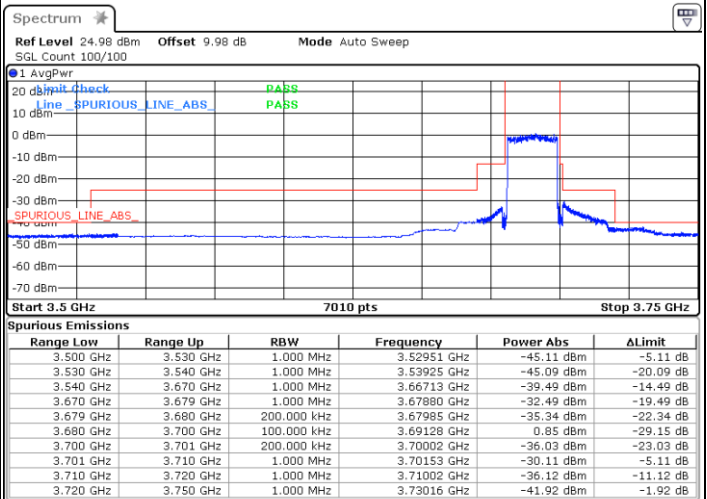

Date: 1.AUG.2020 19:18:53

LTE Band 48 / 20MHz

QPSK

Lowest Channel / 1RB0

Highest Channel / 1RBmax

Date: 1.AUG.2020 13:20:11

Date: 1.AUG.2020 14:36:04

Lowest Channel / FullIRB

Highest Channel / FullIRB

Date: 1.AUG.2020 13:11:14

Date: 1.AUG.2020 13:37:32

LTE Band 48 / 20MHz

16QAM

Lowest Channel / 1RB0

Highest Channel / 1RBmax

Date: 1.AUG.2020 13:18:24

Date: 1.AUG.2020 14:45:42

Lowest Channel / FullIRB

Highest Channel / FullIRB

Date: 1.AUG.2020 13:12:56

Date: 1.AUG.2020 13:38:22

LTE Band 48 / 20MHz

64QAM

Lowest Channel / 1RB0

Highest Channel / 1RBmax

Date: 1.AUG.2020 13:16:43

Date: 1.AUG.2020 14:36:04

Lowest Channel / FullRB

Highest Channel/ FullRB

Date: 1.AUG.2020 13:14:54

Date: 1.AUG.2020 13:39:30

LTE Band 48 / 5MHz