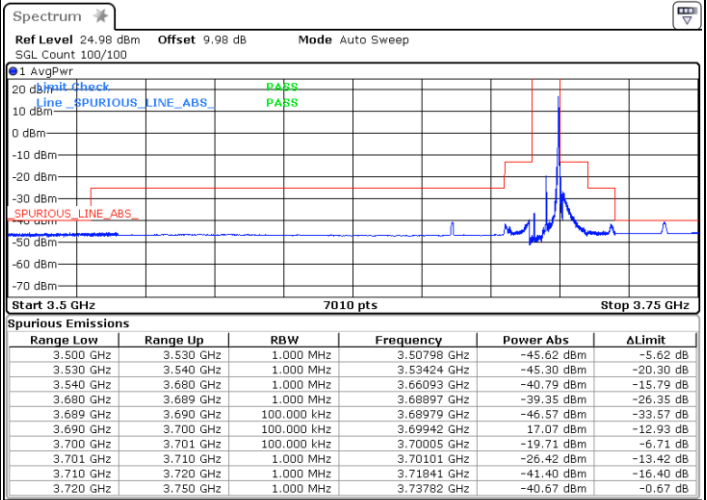

Highest Channel / 1RBmax

Date: 1.AUG.2020 16:48:48

Date: 1.AUG.2020 17:24:10

Lowest Channel / FullIRB

Highest Channel / FullIRB

Date: 1.AUG.2020 16:43:43

Date: 1.AUG.2020 17:18:16

LTE Band 48 / 10MHz

Date: 1.AUG.2020 17:18:39

LTE Band 48 / 10MHz

64QAM

Lowest Channel / 1RB0

Highest Channel / 1RBmax

Date: 1.AUG.2020 16:47:58

Date: 1.AUG.2020 17:21:29

Lowest Channel / FullRB

Highest Channel/ FullRB

Date: 1.AUG.2020 16:45:24

Date: 1.AUG.2020 17:19:04

LTE Band 48 / 15MHz

QPSK

Lowest Channel / 1RB0

Highest Channel / 1RBmax

Date: 1.AUG.2020 18:18:35

Date: 1.AUG.2020 19:15:11

Lowest Channel / FullIRB

Highest Channel/ FullIRB

Date: 1.AUG.2020 18:23:05

Date: 1.AUG.2020 19:21:26

LTE Band 48 / 15MHz

16QAM

Lowest Channel / 1RB0