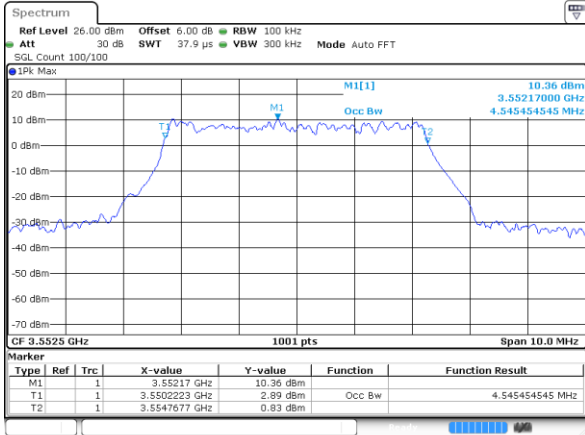

Middle Channel / 20MHz / 16QAM

Date: 1.AUG.2020 21:42:19

Highest Channel / 20MHz / QPSK

Date: 1.AUG.2020 21:45:16

Highest Channel / 20MHz / 16QAM

Date: 1.AUG.2020 21:44:46

LTE Band 48

Lowest Channel / 5MHz / 64QAM