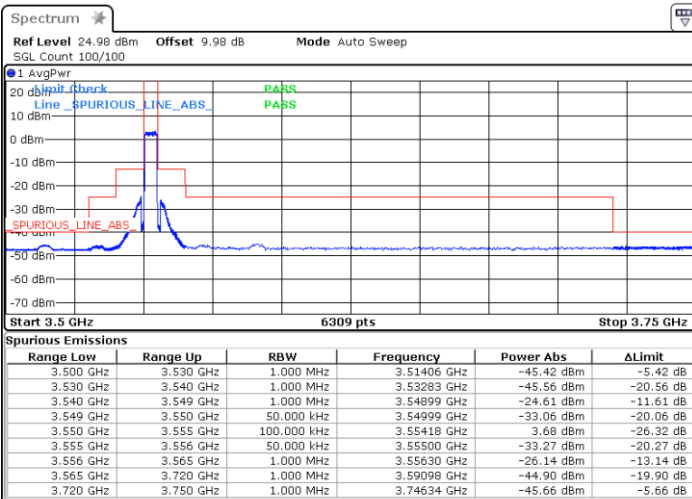

Conducted Band Edge

LTE Band 48 / 5MHz

16QAM

Lowest Channel / 1RB0

Highest Channel / 1RBmax

Date: 1.AUG.2020 16:27:00

Date: 1.AUG.2020 14:55:41

Lowest Channel / FullIRB

Highest Channel / FullIRB

Date: 1.AUG.2020 16:31:19

Date: 1.AUG.2020 15:07:48

LTE Band 48 / 5MHz

64QAM

Lowest Channel / 1RB0

Highest Channel / 1RBmax

Date: 1.AUG.2020 16:28:37

Date: 1.AUG.2020 14:53:51

Lowest Channel / FullIRB

Highest Channel / FullIRB

Date: 1.AUG.2020 16:29:59

Date: 1.AUG.2020 15:06:15

LTE Band 48 / 10MHz

QPSK

Lowest Channel / 1RB0

Highest Channel / 1RBmax

Date: 1.AUG.2020 16:48:48

Date: 1.AUG.2020 17:24:10

Lowest Channel / FullIRB

Highest Channel / FullIRB

Date: 1.AUG.2020 16:43:43

Date: 1.AUG.2020 17:18:16

LTE Band 48 / 10MHz