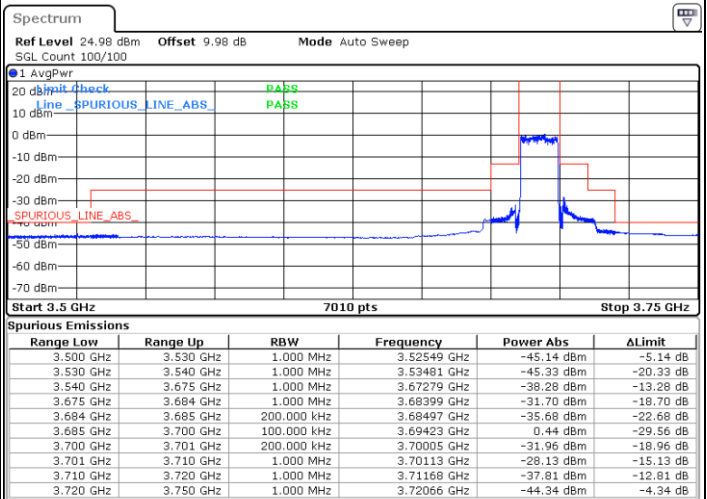

Date: 1.AUG.2020 19:15:11

Lowest Channel / FullIRB

Highest Channel/ FullIRB

Date: 1.AUG.2020 18:23:05

Date: 1.AUG.2020 19:21:26

LTE Band 48 / 15MHz

16QAM

Lowest Channel / 1RB0

Highest Channel / 1RBmax

Date: 1.AUG.2020 18:17:49

Date: 1.AUG.2020 19:16:16

Lowest Channel / FullRB

Highest Channel/ FullRB

Date: 1.AUG.2020 18:22:31

Date: 1.AUG.2020 19:20:19

LTE Band 48 / 15MHz

64QAM

Lowest Channel / 1RB0

Highest Channel / 1RBmax

Date: 1.AUG.2020 18:15:56

Date: 1.AUG.2020 19:17:25

Lowest Channel / FullRB

Highest Channel/ FullRB

Date: 1.AUG.2020 18:21:53

Date: 1.AUG.2020 19:18:53

LTE Band 48 / 20MHz

QPSK

Lowest Channel / 1RB0

Highest Channel / 1RBmax

Date: 1.AUG.2020 13:20:11

Date: 1.AUG.2020 14:36:04

Lowest Channel / FullIRB