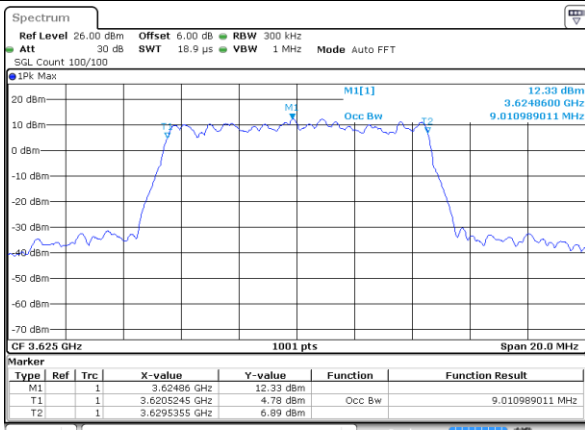

Middle Channel / 10MHz / QPSK

Date: 1.AUG.2020 22:32:13