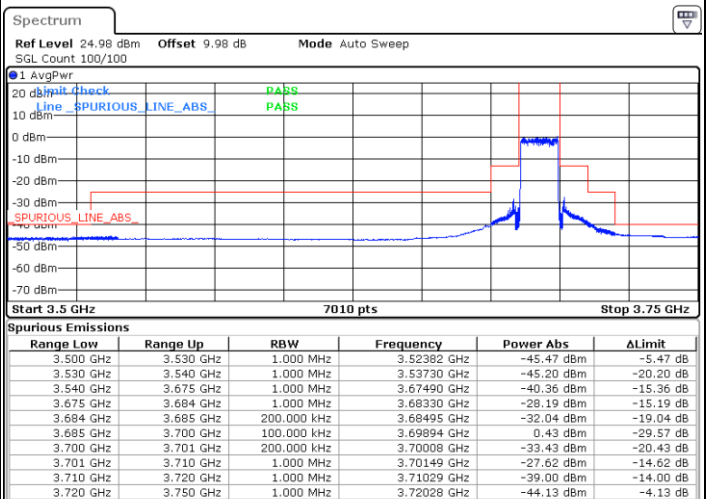

Highest Channel / 1RBmax

Date: 1.AUG.2020 18:17:49

Date: 1.AUG.2020 19:16:16

Lowest Channel / FullRB

Highest Channel/ FullRB

Date: 1.AUG.2020 18:22:31

Date: 1.AUG.2020 19:20:19

LTE Band 48 / 15MHz

64QAM

Lowest Channel / 1RB0

Highest Channel / 1RBmax

Date: 1.AUG.2020 18:15:56

Date: 1.AUG.2020 19:17:25

Lowest Channel / FullRB

Highest Channel/ FullRB

Date: 1.AUG.2020 18:21:53

Date: 1.AUG.2020 19:18:53

LTE Band 48 / 20MHz

QPSK

Lowest Channel / 1RB0

Highest Channel / 1RBmax

Date: 1.AUG.2020 13:20:11

Date: 1.AUG.2020 14:36:04

Lowest Channel / FullIRB

Highest Channel / FullIRB

Date: 1.AUG.2020 13:11:14

Date: 1.AUG.2020 13:37:32

LTE Band 48 / 20MHz

16QAM

Lowest Channel / 1RB0

Highest Channel / 1RBmax

Date: 1.AUG.2020 13:18:24