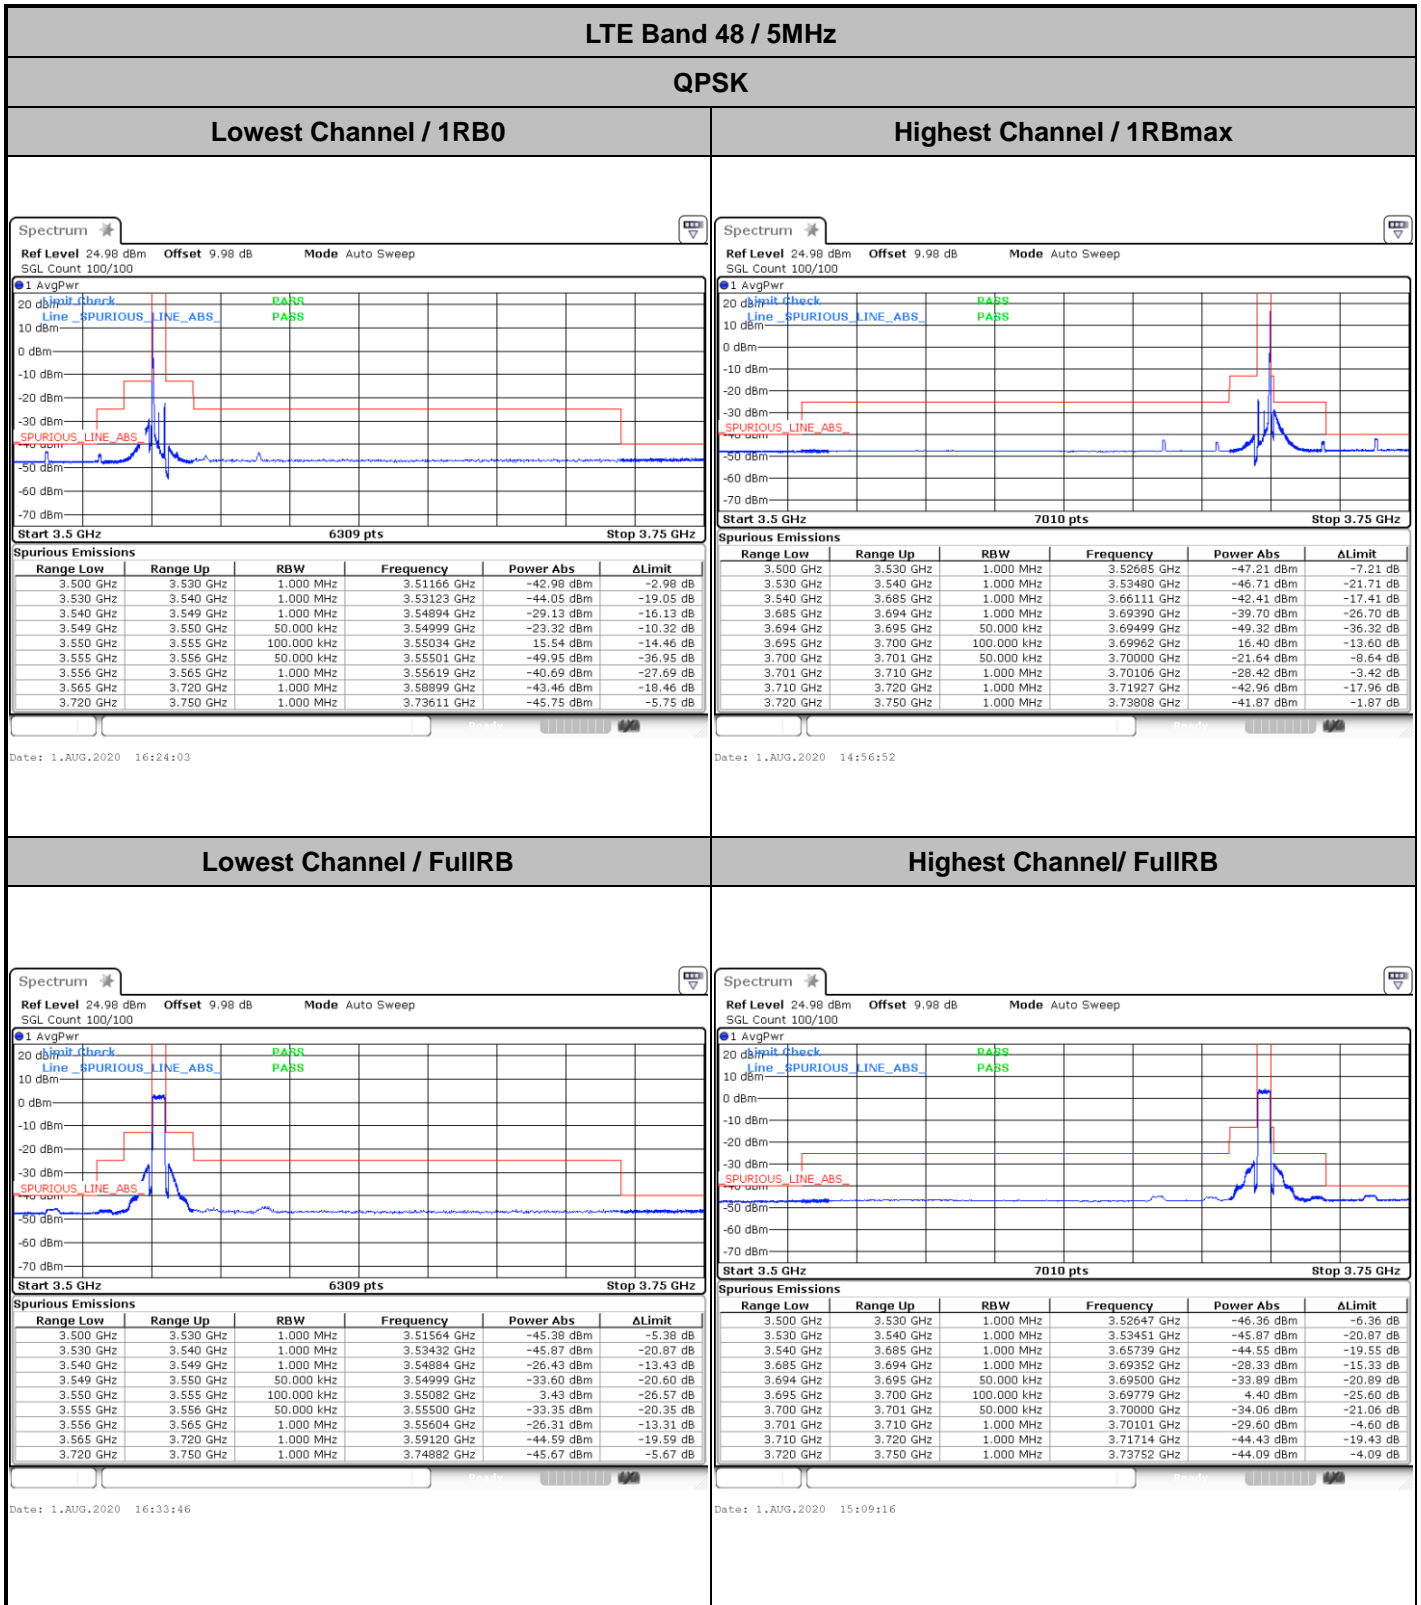

Date: 1.AUG.2020 22:27:51

Highest Channel / 10MHz / 64QAM

Date: 1.AUG.2020 22:36:59

LTE Band 48

Lowest Channel / 15MHz / 64QAM

Date: 1.AUG.2020 22:41:24

Lowest Channel / 20MHz / 64QAM

Date: 1.AUG.2020 21:39:08

Conducted Band Edge

LTE Band 48 / 5MHz

16QAM

Lowest Channel / 1RB0

Highest Channel / 1RBmax

Date: 1.AUG.2020 16:27:00

Date: 1.AUG.2020 14:55:41

Lowest Channel / FullIRB

Highest Channel / FullIRB

Date: 1.AUG.2020 16:31:19

Date: 1.AUG.2020 15:07:48

LTE Band 48 / 5MHz

64QAM

Lowest Channel / 1RB0

Highest Channel / 1RBmax

Date: 1.AUG.2020 16:28:37