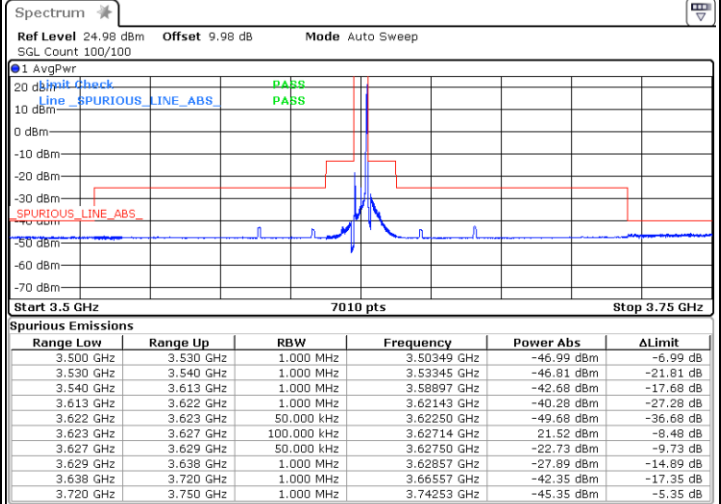

Highest Channel / 1RBmax

Date: 1.AUG.2020 13:16:43

Date: 1.AUG.2020 14:36:04

Lowest Channel / FullRB

Highest Channel/ FullRB

Date: 1.AUG.2020 13:14:54

Date: 1.AUG.2020 13:39:30

LTE Band 48 / 5MHz

LTE Band 48 / 5MHz

16QAM

Mid Channel / 1RB0

Mid Channel / 1RBmax

Date: 1.AUG.2020 15:26:47

Date: 1.AUG.2020 15:31:40

Mid Channel / FullIRB

N/A

Date: 1.AUG.2020 15:21:33

LTE Band 48 / 5MHz

64QAM

Mid Channel / 1RB0

Mid Channel / 1RBmax

Date: 1.AUG.2020 15:25:22

Date: 1.AUG.2020 15:33:31

Mid Channel / FullIRB