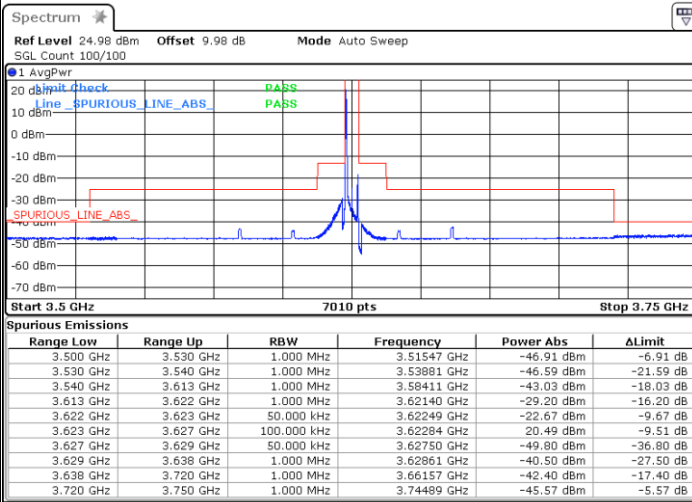

Date: 1.AUG.2020 14:45:42

Lowest Channel / FullIRB

Highest Channel / FullIRB

Date: 1.AUG.2020 13:12:56

Date: 1.AUG.2020 13:38:22

LTE Band 48 / 20MHz

64QAM

Lowest Channel / 1RB0

Highest Channel / 1RBmax

Date: 1.AUG.2020 13:16:43

Date: 1.AUG.2020 14:36:04

Lowest Channel / FullRB

Highest Channel/ FullRB

Date: 1.AUG.2020 13:14:54

Date: 1.AUG.2020 13:39:30

LTE Band 48 / 5MHz

QPSK

Mid Channel / 1RB0

Mid Channel / 1RBmax

Date: 1.AUG.2020 15:28:13

Date: 1.AUG.2020 15:29:56

Mid Channel / FullIRB

N/A

Date: 1.AUG.2020 15:18:47

LTE Band 48 / 5MHz

16QAM

Mid Channel / 1RB0

Mid Channel / 1RBmax

Date: 1.AUG.2020 15:26:47

Date: 1.AUG.2020 15:31:40

Mid Channel / FullIRB

N/A