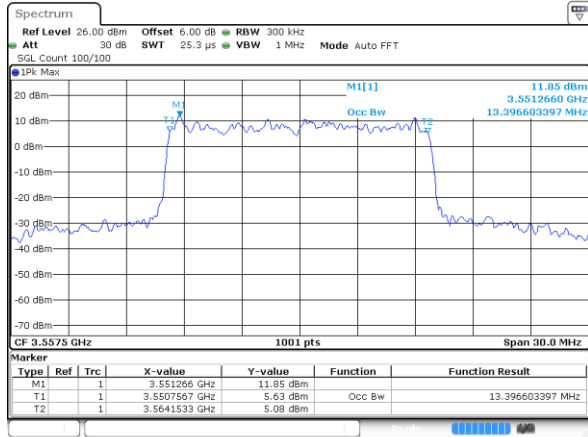

Date: 1.AUG.2020 22:27:51

Highest Channel / 10MHz / 64QAM

Date: 1.AUG.2020 22:36:59

LTE Band 48

Lowest Channel / 15MHz / 64QAM

Date: 1.AUG.2020 22:41:24

Lowest Channel / 20MHz / 64QAM

Date: 1.AUG.2020 21:39:08