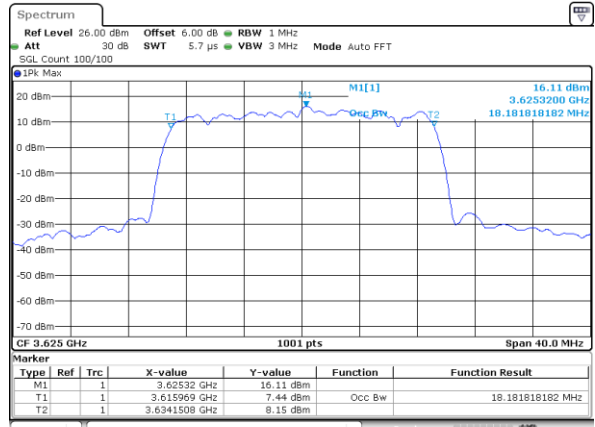

Highest Channel / 10MHz / 16QAM

Date: 1.AUG.2020 22:37:55

LTE Band 48

Lowest Channel / 15MHz / QPSK

Lowest Channel / 15MHz / 16QAM

Middle Channel / 15MHz / QPSK

Middle Channel / 15MHz / 16QAM

Highest Channel / 15MHz / QPSK

Highest Channel / 15MHz / 16QAM

LTE Band 48

Lowest Channel / 20MHz / QPSK

Date: 1.AUG.2020 21:40:14

Lowest Channel / 20MHz / 16QAM

Date: 1.AUG.2020 21:39:36

Middle Channel / 20MHz / QPSK

Date: 1.AUG.2020 21:41:40

Middle Channel / 20MHz / 16QAM

Date: 1.AUG.2020 21:42:19

Highest Channel / 20MHz / QPSK

Date: 1.AUG.2020 21:45:16

Highest Channel / 20MHz / 16QAM

Date: 1.AUG.2020 21:44:46

LTE Band 48

Lowest Channel / 5MHz / 64QAM