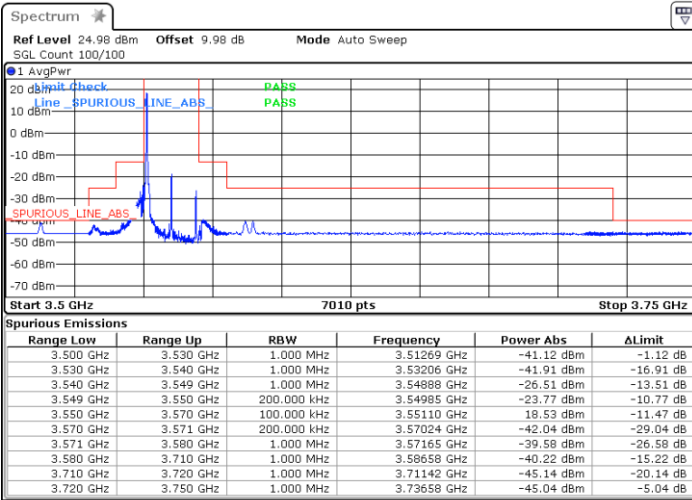

64QAM

Lowest Channel / 1RB0

Highest Channel / 1RBmax

Date: 1.AUG.2020 18:15:56

Date: 1.AUG.2020 19:17:25

Lowest Channel / FullRB

Highest Channel/ FullRB

Date: 1.AUG.2020 18:21:53

Date: 1.AUG.2020 19:18:53

LTE Band 48 / 20MHz

QPSK

Lowest Channel / 1RB0

Highest Channel / 1RBmax

Date: 1.AUG.2020 13:20:11

Date: 1.AUG.2020 14:36:04

Lowest Channel / FullIRB

Highest Channel / FullIRB

Date: 1.AUG.2020 13:11:14

Date: 1.AUG.2020 13:37:32

LTE Band 48 / 20MHz

16QAM

Lowest Channel / 1RB0

Highest Channel / 1RBmax

Date: 1.AUG.2020 13:18:24

Date: 1.AUG.2020 14:45:42

Lowest Channel / FullIRB

Highest Channel / FullIRB

Date: 1.AUG.2020 13:12:56

Date: 1.AUG.2020 13:38:22

LTE Band 48 / 20MHz

64QAM

Lowest Channel / 1RB0