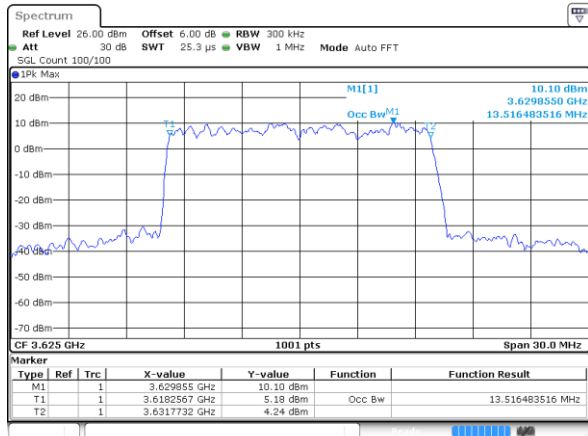

Middle Channel / 15MHz / 64QAM

Date: 1.AUG.2020 22:42:59