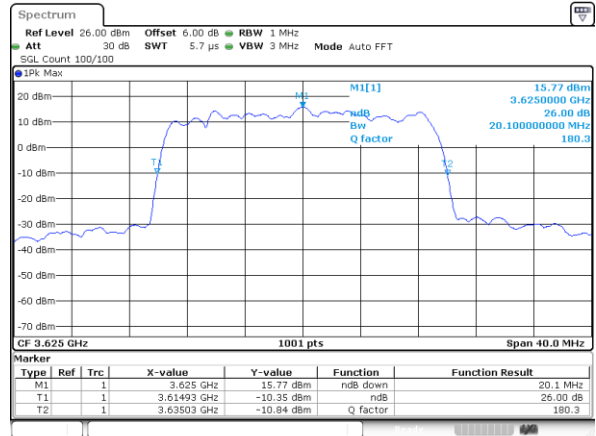

LTE Band 48

Lowest Channel / 15MHz / 64QAM

Date: 1.AUG.2020 22:41:32

Lowest Channel / 20MHz / 64QAM

Date: 1.AUG.2020 21:39:16

Middle Channel / 15MHz / 64QAM

Date: 1.AUG.2020 22:43:06

Middle Channel / 20MHz / 64QAM

Date: 1.AUG.2020 21:42:57

Highest Channel / 15MHz / 64QAM

Date: 1.AUG.2020 21:37:28

Highest Channel / 20MHz / 64QAM

Date: 1.AUG.2020 21:44:26

Occupied Bandwidth

Mode	LTE Band 48 : 99%OBW(MHz)											
BW	1.4MHz		3MHz		5MHz		10MHz		15MHz		20MHz	
Mod.	QPSK	16QAM	QPSK	16QAM	QPSK	16QAM	QPSK	16QAM	QPSK	16QAM	QPSK	16QAM
Lowest CH	-	-	-	-	4.52	4.49	9.09	9.05	13.43	13.46	18.34	18.38
Middle CH	-	-	-	-	4.49	4.53	9.01	9.05	13.49	13.43	18.42	18.18
Highest CH	-	-	-	-	4.48	4.50	8.99	9.11	13.40	13.46	18.34	18.18
Mode	LTE Band 48 : 99%OBW(MHz)											
BW	1.4MHz		3MHz		5MHz		10MHz		15MHz		20MHz	
Mod.	64QAM		64QAM		64QAM		64QAM		64QAM		64QAM	
Lowest CH	-	-	-	-	4.55	-	9.01	-	13.40	-	18.34	-
Middle CH	-	-	-	-	4.48	-	9.09	-	13.52	-	18.30	-
Highest CH	-	-	-	-	4.49	-	9.05	-	13.43	-	18.46	-