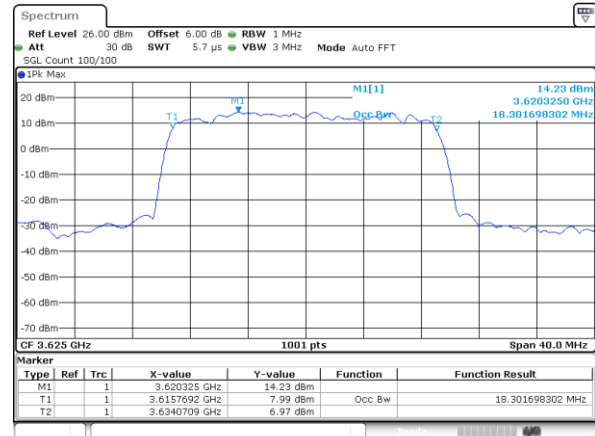

Middle Channel / 20MHz / 64QAM

Date: 1.AUG.2020 21:42:48