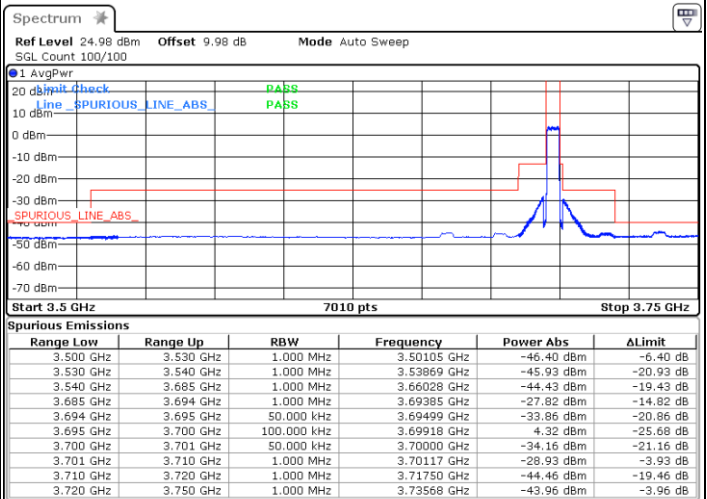

Conducted Band Edge

LTE Band 48 / 5MHz

16QAM

Lowest Channel / 1RB0

Highest Channel / 1RBmax

Date: 1.AUG.2020 16:27:00

Date: 1.AUG.2020 14:55:41

Lowest Channel / FullIRB

Highest Channel / FullIRB

Date: 1.AUG.2020 16:31:19

Date: 1.AUG.2020 15:07:48

LTE Band 48 / 5MHz

64QAM

Lowest Channel / 1RB0

Highest Channel / 1RBmax

Date: 1.AUG.2020 16:28:37

Date: 1.AUG.2020 14:53:51

Lowest Channel / FullIRB

Highest Channel / FullIRB

Date: 1.AUG.2020 16:29:59

Date: 1.AUG.2020 15:06:15

LTE Band 48 / 10MHz

QPSK

Lowest Channel / 1RB0

Highest Channel / 1RBmax

Date: 1.AUG.2020 16:48:48

Date: 1.AUG.2020 17:24:10

Lowest Channel / FullIRB

Highest Channel / FullIRB

Date: 1.AUG.2020 16:43:43

Date: 1.AUG.2020 17:18:16

LTE Band 48 / 10MHz