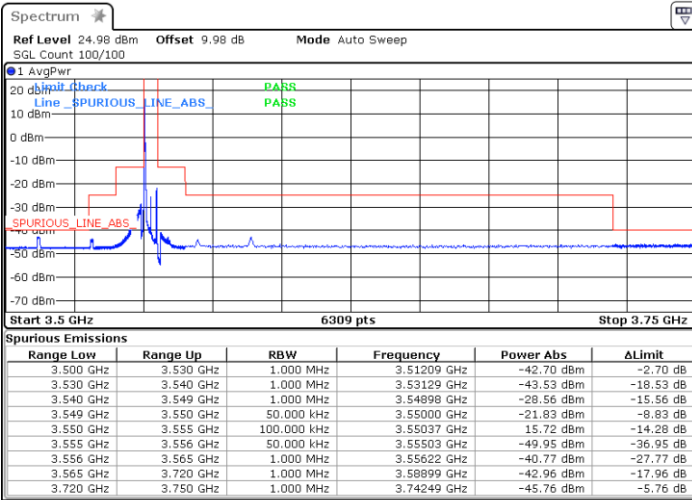

Conducted Band Edge

LTE Band 48 / 5MHz

16QAM

Lowest Channel / 1RB0

Highest Channel / 1RBmax

Date: 1.AUG.2020 16:27:00

Date: 1.AUG.2020 14:55:41

Lowest Channel / FullIRB

Highest Channel / FullIRB

Date: 1.AUG.2020 16:31:19

Date: 1.AUG.2020 15:07:48

LTE Band 48 / 5MHz

64QAM

Lowest Channel / 1RB0

Highest Channel / 1RBmax

Date: 1.AUG.2020 16:28:37

Date: 1.AUG.2020 14:53:51

Lowest Channel / FullIRB

Highest Channel / FullIRB

Date: 1.AUG.2020 16:29:59

Date: 1.AUG.2020 15:06:15

LTE Band 48 / 10MHz

QPSK

Lowest Channel / 1RB0

Highest Channel / 1RBmax

Date: 1.AUG.2020 16:48:48

Date: 1.AUG.2020 17:24:10

Lowest Channel / FullIRB

Highest Channel / FullIRB

Date: 1.AUG.2020 16:43:43

Date: 1.AUG.2020 17:18:16

LTE Band 48 / 10MHz