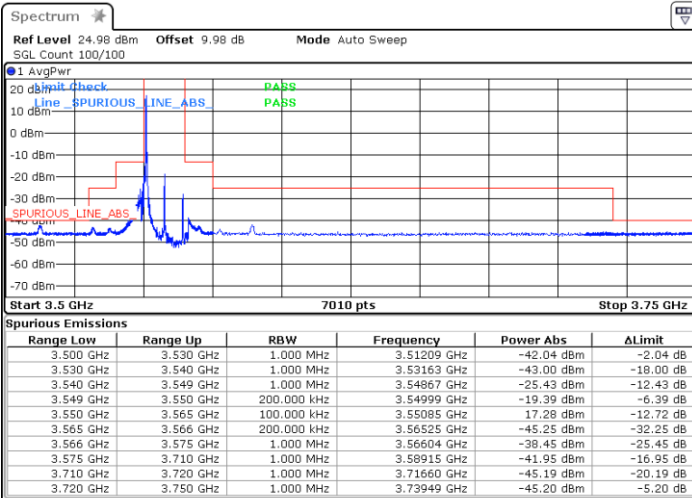

Date: 1.AUG.2020 17:18:39

LTE Band 48 / 10MHz

64QAM

Lowest Channel / 1RB0

Highest Channel / 1RBmax

Date: 1.AUG.2020 16:47:58

Date: 1.AUG.2020 17:21:29

Lowest Channel / FullRB

Highest Channel/ FullRB

Date: 1.AUG.2020 16:45:24

Date: 1.AUG.2020 17:19:04

LTE Band 48 / 15MHz

QPSK

Lowest Channel / 1RB0

Highest Channel / 1RBmax

Date: 1.AUG.2020 18:18:35

Date: 1.AUG.2020 19:15:11

Lowest Channel / FullIRB

Highest Channel/ FullIRB

Date: 1.AUG.2020 18:23:05

Date: 1.AUG.2020 19:21:26

LTE Band 48 / 15MHz

16QAM

Lowest Channel / 1RB0

Highest Channel / 1RBmax

Date: 1.AUG.2020 18:17:49

Date: 1.AUG.2020 19:16:16

Lowest Channel / FullRB

Highest Channel/ FullRB

Date: 1.AUG.2020 18:22:31

Date: 1.AUG.2020 19:20:19

LTE Band 48 / 15MHz