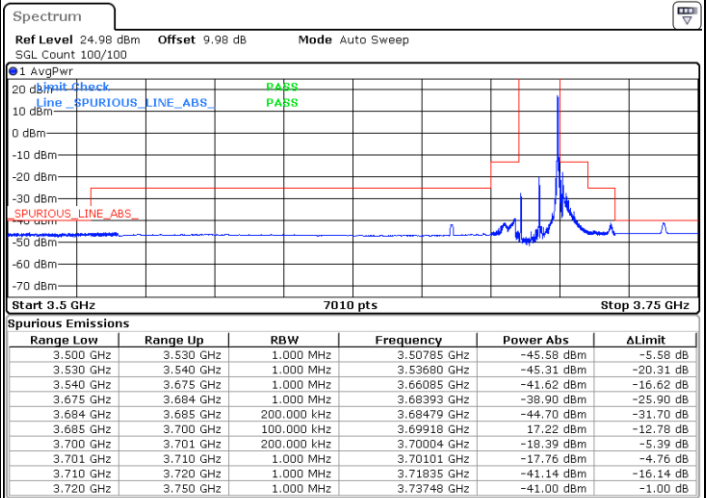

Date: 1.AUG.2020 17:18:39

LTE Band 48 / 10MHz

64QAM

Lowest Channel / 1RB0

Highest Channel / 1RBmax

Date: 1.AUG.2020 16:47:58

Date: 1.AUG.2020 17:21:29

Lowest Channel / FullRB

Highest Channel/ FullRB

Date: 1.AUG.2020 16:45:24

Date: 1.AUG.2020 17:19:04

LTE Band 48 / 15MHz

QPSK

Lowest Channel / 1RB0

Highest Channel / 1RBmax

Date: 1.AUG.2020 18:18:35

Date: 1.AUG.2020 19:15:11

Lowest Channel / FullIRB

Highest Channel/ FullIRB

Date: 1.AUG.2020 18:23:05

Date: 1.AUG.2020 19:21:26

LTE Band 48 / 15MHz

16QAM

Lowest Channel / 1RB0

Highest Channel / 1RBmax

Date: 1.AUG.2020 18:17:49

Date: 1.AUG.2020 19:16:16

Lowest Channel / FullRB

Highest Channel/ FullRB

Date: 1.AUG.2020 18:22:31

Date: 1.AUG.2020 19:20:19

LTE Band 48 / 15MHz