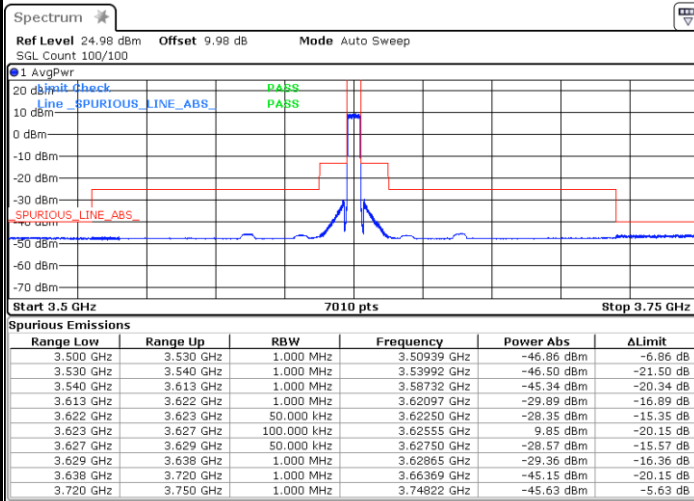

Mid Channel / FullIRB

N/A

Date: 1.AUG.2020 15:23:20