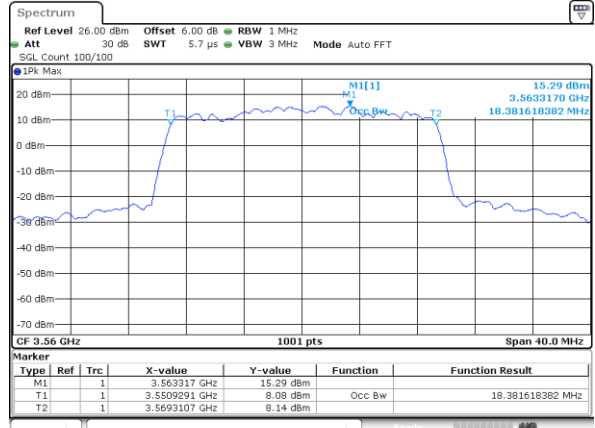

Highest Channel / 10MHz / 16QAM

Date: 1.AUG.2020 22:37:55

LTE Band 48

Lowest Channel / 15MHz / QPSK

Lowest Channel / 15MHz / 16QAM

Middle Channel / 15MHz / QPSK

Middle Channel / 15MHz / 16QAM

Highest Channel / 15MHz / QPSK

Highest Channel / 15MHz / 16QAM

LTE Band 48

Lowest Channel / 20MHz / QPSK

Date: 1.AUG.2020 21:40:14

Lowest Channel / 20MHz / 16QAM

Date: 1.AUG.2020 21:39:36

Middle Channel / 20MHz / QPSK

Date: 1.AUG.2020 21:41:40

Middle Channel / 20MHz / 16QAM

Date: 1.AUG.2020 21:42:19

Highest Channel / 20MHz / QPSK

Date: 1.AUG.2020 21:45:16

Highest Channel / 20MHz / 16QAM

Date: 1.AUG.2020 21:44:46

LTE Band 48

Lowest Channel / 5MHz / 64QAM