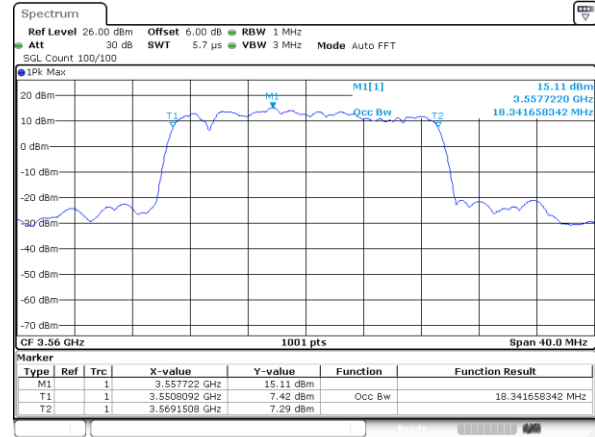

Date: 1.AUG.2020 22:27:51

Highest Channel / 10MHz / 64QAM

Date: 1.AUG.2020 22:36:59

LTE Band 48

Lowest Channel / 15MHz / 64QAM

Date: 1.AUG.2020 22:41:24

Lowest Channel / 20MHz / 64QAM

Date: 1.AUG.2020 21:39:08