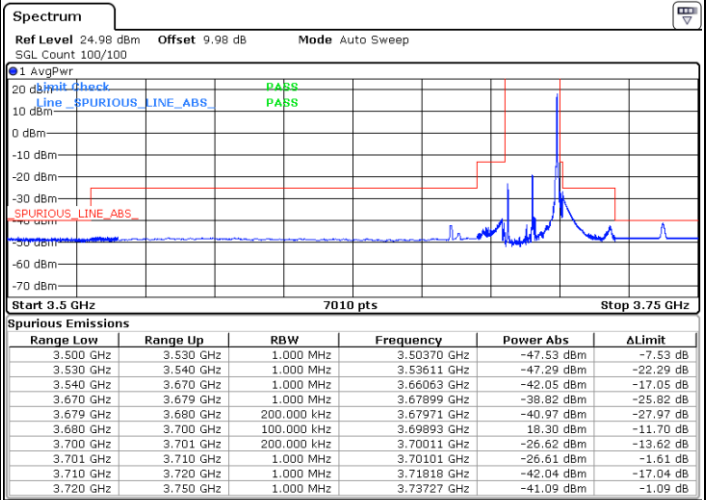

Date: 1.AUG.2020 19:18:53

LTE Band 48 / 20MHz

QPSK

Lowest Channel / 1RB0

Highest Channel / 1RBmax

Date: 1.AUG.2020 13:20:11

Date: 1.AUG.2020 14:36:04

Lowest Channel / FullIRB

Highest Channel / FullIRB

Date: 1.AUG.2020 13:11:14

Date: 1.AUG.2020 13:37:32

LTE Band 48 / 20MHz

16QAM

Lowest Channel / 1RB0

Highest Channel / 1RBmax

Date: 1.AUG.2020 13:18:24

Date: 1.AUG.2020 14:45:42

Lowest Channel / FullIRB

Highest Channel / FullIRB

Date: 1.AUG.2020 13:12:56

Date: 1.AUG.2020 13:38:22

LTE Band 48 / 20MHz

64QAM

Lowest Channel / 1RB0

Highest Channel / 1RBmax

Date: 1.AUG.2020 13:16:43

Date: 1.AUG.2020 14:36:04

Lowest Channel / FullRB

Highest Channel/ FullRB

Date: 1.AUG.2020 13:14:54

Date: 1.AUG.2020 13:39:30

LTE Band 48 / 5MHz