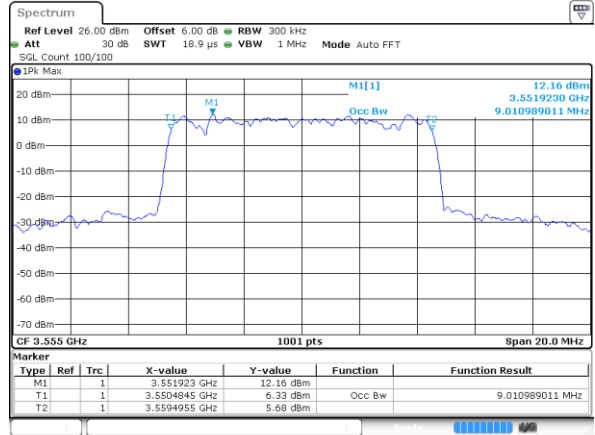

Lowest Channel / 10MHz / 64QAM

Date: 1.AUG.2020 22:30:08