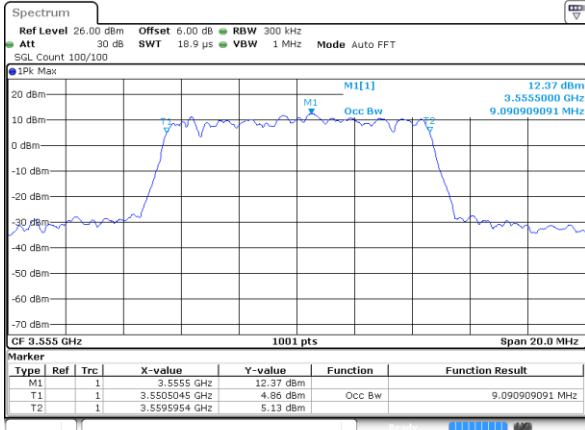

Date: 1.AUG.2020 22:24:50

Highest Channel / 5MHz / QPSK

Date: 1.AUG.2020 22:26:43

Highest Channel / 5MHz / 16QAM

Date: 1.AUG.2020 22:27:21

LTE Band 48

Lowest Channel / 10MHz / QPSK

Date: 1.AUG.2020 22:31:13