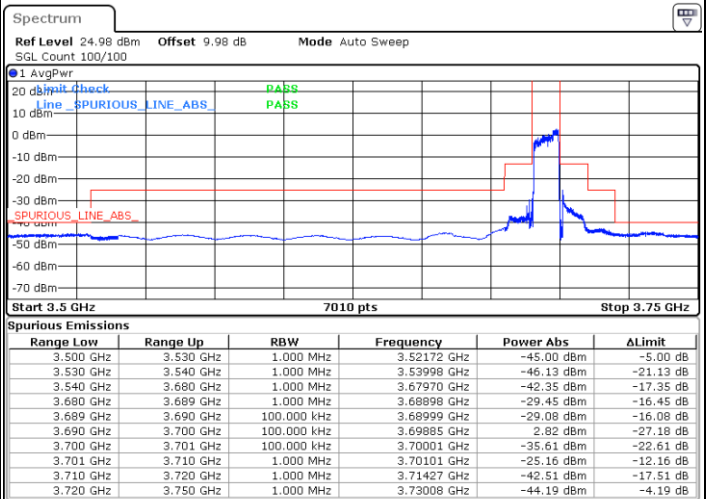

Highest Channel / 1RBmax

Date: 1.AUG.2020 16:48:48

Date: 1.AUG.2020 17:24:10

Lowest Channel / FullIRB

Highest Channel / FullIRB

Date: 1.AUG.2020 16:43:43

Date: 1.AUG.2020 17:18:16

LTE Band 48 / 10MHz

16QAM

Lowest Channel / 1RB0

Highest Channel / 1RBmax

Date: 1.AUG.2020 16:48:25

Date: 1.AUG.2020 17:23:07

Lowest Channel / FullRB

Highest Channel / FullRB

Date: 1.AUG.2020 16:45:05

Date: 1.AUG.2020 17:18:39

LTE Band 48 / 10MHz

64QAM

Lowest Channel / 1RB0

Highest Channel / 1RBmax

Date: 1.AUG.2020 16:47:58

Date: 1.AUG.2020 17:21:29

Lowest Channel / FullRB

Highest Channel/ FullRB

Date: 1.AUG.2020 16:45:24

Date: 1.AUG.2020 17:19:04

LTE Band 48 / 15MHz

QPSK

Lowest Channel / 1RB0

Highest Channel / 1RBmax

Date: 1.AUG.2020 18:18:35