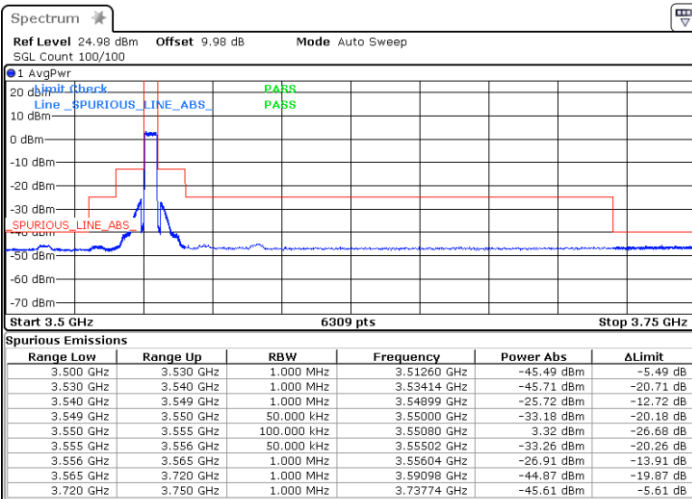

Conducted Band Edge

LTE Band 48 / 5MHz

16QAM

Lowest Channel / 1RB0

Highest Channel / 1RBmax

Date: 1.AUG.2020 16:27:00

Date: 1.AUG.2020 14:55:41

Lowest Channel / FullIRB

Highest Channel / FullIRB

Date: 1.AUG.2020 16:31:19

Date: 1.AUG.2020 15:07:48

LTE Band 48 / 5MHz

64QAM

Lowest Channel / 1RB0

Highest Channel / 1RBmax

Date: 1.AUG.2020 16:28:37

Date: 1.AUG.2020 14:53:51

Lowest Channel / FullIRB

Highest Channel / FullIRB

Date: 1.AUG.2020 16:29:59

Date: 1.AUG.2020 15:06:15

LTE Band 48 / 10MHz

QPSK

Lowest Channel / 1RB0

Highest Channel / 1RBmax

Date: 1.AUG.2020 16:48:48

Date: 1.AUG.2020 17:24:10

Lowest Channel / FullIRB

Highest Channel / FullIRB

Date: 1.AUG.2020 16:43:43

Date: 1.AUG.2020 17:18:16

LTE Band 48 / 10MHz