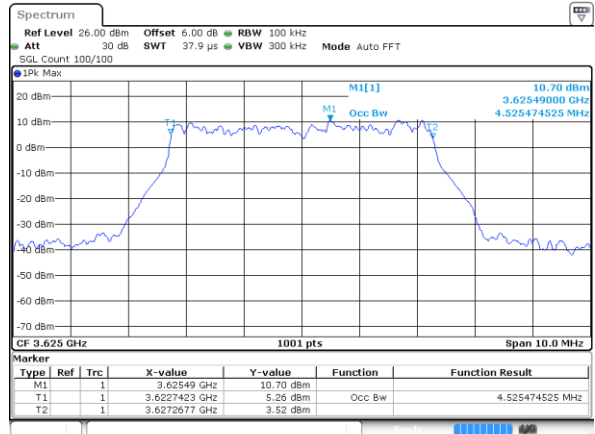

Date: 1.AUG.2020 21:42:57

Highest Channel / 15MHz / 64QAM

Date: 1.AUG.2020 21:37:28

Highest Channel / 20MHz / 64QAM

Date: 1.AUG.2020 21:44:26

Occupied Bandwidth

Mode	LTE Band 48 : 99%OBW(MHz)											
BW	1.4MHz		3MHz		5MHz		10MHz		15MHz		20MHz	
Mod.	QPSK	16QAM	QPSK	16QAM	QPSK	16QAM	QPSK	16QAM	QPSK	16QAM	QPSK	16QAM
Lowest CH	-	-	-	-	4.52	4.49	9.09	9.05	13.43	13.46	18.34	18.38
Middle CH	-	-	-	-	4.49	4.53	9.01	9.05	13.49	13.43	18.42	18.18
Highest CH	-	-	-	-	4.48	4.50	8.99	9.11	13.40	13.46	18.34	18.18
Mode	LTE Band 48 : 99%OBW(MHz)											
BW	1.4MHz		3MHz		5MHz		10MHz		15MHz		20MHz	
Mod.	64QAM		64QAM		64QAM		64QAM		64QAM		64QAM	
Lowest CH	-	-	-	-	4.55	-	9.01	-	13.40	-	18.34	-
Middle CH	-	-	-	-	4.48	-	9.09	-	13.52	-	18.30	-
Highest CH	-	-	-	-	4.49	-	9.05	-	13.43	-	18.46	-

LTE Band 48

Lowest Channel / 5MHz / QPSK

Date: 1.AUG.2020 22:21:37

Lowest Channel / 5MHz / 16QAM

Date: 1.AUG.2020 22:22:19

Middle Channel / 5MHz / QPSK

Date: 1.AUG.2020 22:25:37

Middle Channel / 5MHz / 16QAM

Date: 1.AUG.2020 22:24:50

Highest Channel / 5MHz / QPSK

Date: 1.AUG.2020 22:26:43

Highest Channel / 5MHz / 16QAM

Date: 1.AUG.2020 22:27:21

LTE Band 48

Lowest Channel / 10MHz / QPSK

Date: 1.AUG.2020 22:31:13