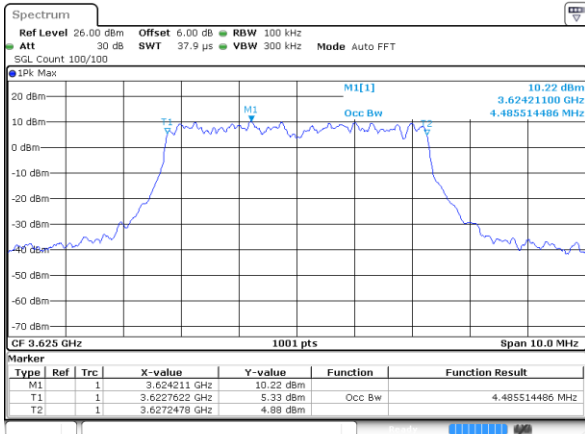

Date: 1.AUG.2020 21:42:57

Highest Channel / 15MHz / 64QAM

Date: 1.AUG.2020 21:37:28

Highest Channel / 20MHz / 64QAM

Date: 1.AUG.2020 21:44:26

Occupied Bandwidth

Mode	LTE Band 48 : 99%OBW(MHz)											
BW	1.4MHz		3MHz		5MHz		10MHz		15MHz		20MHz	
Mod.	QPSK	16QAM	QPSK	16QAM	QPSK	16QAM	QPSK	16QAM	QPSK	16QAM	QPSK	16QAM
Lowest CH	-	-	-	-	4.52	4.49	9.09	9.05	13.43	13.46	18.34	18.38
Middle CH	-	-	-	-	4.49	4.53	9.01	9.05	13.49	13.43	18.42	18.18
Highest CH	-	-	-	-	4.48	4.50	8.99	9.11	13.40	13.46	18.34	18.18
Mode	LTE Band 48 : 99%OBW(MHz)											
BW	1.4MHz		3MHz		5MHz		10MHz		15MHz		20MHz	
Mod.	64QAM		64QAM		64QAM		64QAM		64QAM		64QAM	
Lowest CH	-	-	-	-	4.55	-	9.01	-	13.40	-	18.34	-
Middle CH	-	-	-	-	4.48	-	9.09	-	13.52	-	18.30	-
Highest CH	-	-	-	-	4.49	-	9.05	-	13.43	-	18.46	-

LTE Band 48

Lowest Channel / 5MHz / QPSK

Date: 1.AUG.2020 22:21:37

Lowest Channel / 5MHz / 16QAM

Date: 1.AUG.2020 22:22:19

Middle Channel / 5MHz / QPSK

Date: 1.AUG.2020 22:25:37

Middle Channel / 5MHz / 16QAM

Date: 1.AUG.2020 22:24:50

Highest Channel / 5MHz / QPSK

Date: 1.AUG.2020 22:26:43

Highest Channel / 5MHz / 16QAM

Date: 1.AUG.2020 22:27:21

LTE Band 48

Lowest Channel / 10MHz / QPSK

Date: 1.AUG.2020 22:31:13