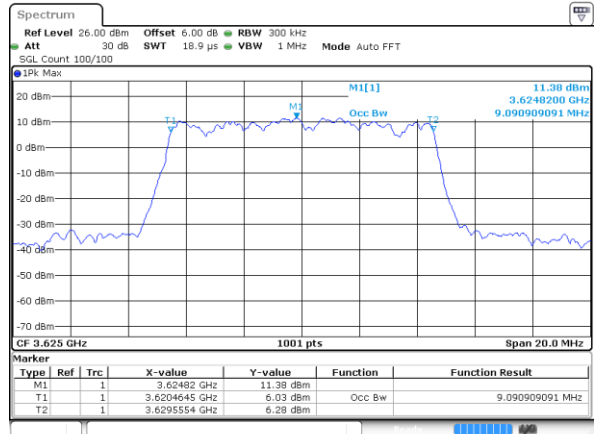

Date: 1.AUG.2020 22:23:01

Lowest Channel / 10MHz / 64QAM

Date: 1.AUG.2020 22:30:08

Middle Channel / 5MHz / 64QAM

Date: 1.AUG.2020 22:24:16

Middle Channel / 10MHz / 64QAM

Date: 1.AUG.2020 22:35:51

Highest Channel / 5MHz / 64QAM

Date: 1.AUG.2020 22:27:51

Highest Channel / 10MHz / 64QAM

Date: 1.AUG.2020 22:36:59

LTE Band 48

Lowest Channel / 15MHz / 64QAM

Date: 1.AUG.2020 22:41:24

Lowest Channel / 20MHz / 64QAM

Date: 1.AUG.2020 21:39:08