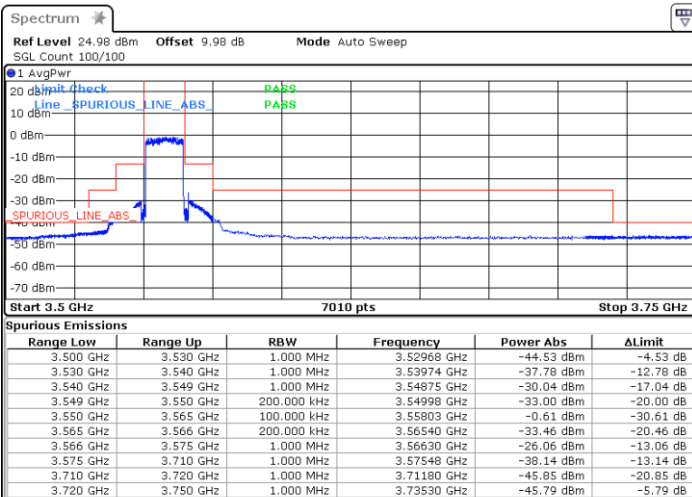

Date: 1.AUG.2020 17:18:39

LTE Band 48 / 10MHz

64QAM

Lowest Channel / 1RB0

Highest Channel / 1RBmax

Date: 1.AUG.2020 16:47:58

Date: 1.AUG.2020 17:21:29

Lowest Channel / FullRB

Highest Channel/ FullRB

Date: 1.AUG.2020 16:45:24

Date: 1.AUG.2020 17:19:04

LTE Band 48 / 15MHz

QPSK

Lowest Channel / 1RB0

Highest Channel / 1RBmax

Date: 1.AUG.2020 18:18:35

Date: 1.AUG.2020 19:15:11

Lowest Channel / FullIRB

Highest Channel/ FullIRB

Date: 1.AUG.2020 18:23:05

Date: 1.AUG.2020 19:21:26

LTE Band 48 / 15MHz

16QAM

Lowest Channel / 1RB0

Highest Channel / 1RBmax

Date: 1.AUG.2020 18:17:49

Date: 1.AUG.2020 19:16:16

Lowest Channel / FullRB

Highest Channel/ FullRB

Date: 1.AUG.2020 18:22:31

Date: 1.AUG.2020 19:20:19

LTE Band 48 / 15MHz