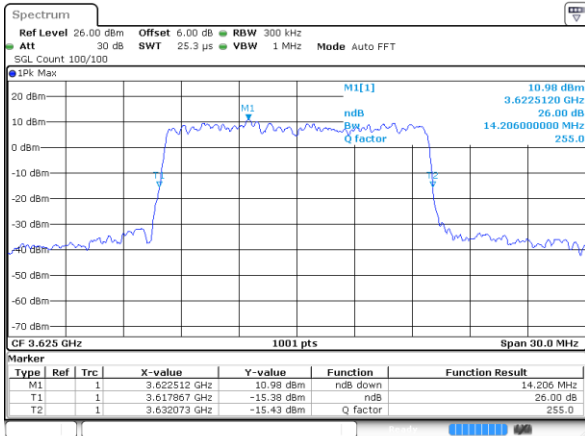

LTE Band 48

Lowest Channel / 15MHz / 64QAM

Date: 1.AUG.2020 22:41:32

Lowest Channel / 20MHz / 64QAM

Date: 1.AUG.2020 21:39:16

Middle Channel / 15MHz / 64QAM

Date: 1.AUG.2020 22:43:06

Middle Channel / 20MHz / 64QAM

Date: 1.AUG.2020 21:42:57

Highest Channel / 15MHz / 64QAM

Date: 1.AUG.2020 21:37:28

Highest Channel / 20MHz / 64QAM

Date: 1.AUG.2020 21:44:26

Occupied Bandwidth

Mode	LTE Band 48 : 99%OBW(MHz)											
BW	1.4MHz		3MHz		5MHz		10MHz		15MHz		20MHz	
Mod.	QPSK	16QAM	QPSK	16QAM	QPSK	16QAM	QPSK	16QAM	QPSK	16QAM	QPSK	16QAM
Lowest CH	-	-	-	-	4.52	4.49	9.09	9.05	13.43	13.46	18.34	18.38
Middle CH	-	-	-	-	4.49	4.53	9.01	9.05	13.49	13.43	18.42	18.18
Highest CH	-	-	-	-	4.48	4.50	8.99	9.11	13.40	13.46	18.34	18.18
Mode	LTE Band 48 : 99%OBW(MHz)											
BW	1.4MHz		3MHz		5MHz		10MHz		15MHz		20MHz	
Mod.	64QAM		64QAM		64QAM		64QAM		64QAM		64QAM	
Lowest CH	-	-	-	-	4.55	-	9.01	-	13.40	-	18.34	-
Middle CH	-	-	-	-	4.48	-	9.09	-	13.52	-	18.30	-
Highest CH	-	-	-	-	4.49	-	9.05	-	13.43	-	18.46	-