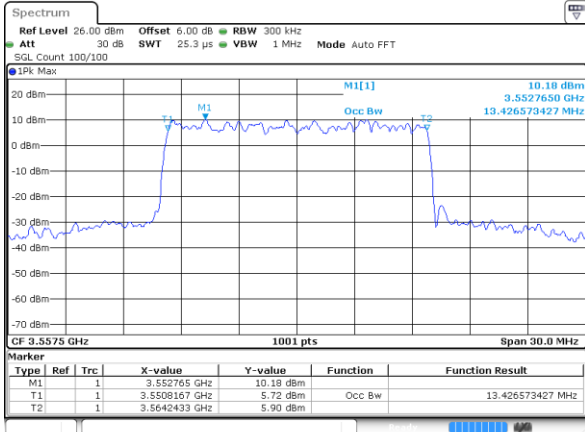

Highest Channel / 10MHz / 16QAM

Date: 1.AUG.2020 22:37:55

LTE Band 48

Lowest Channel / 15MHz / QPSK

Lowest Channel / 15MHz / 16QAM

Middle Channel / 15MHz / QPSK

Middle Channel / 15MHz / 16QAM

Highest Channel / 15MHz / QPSK