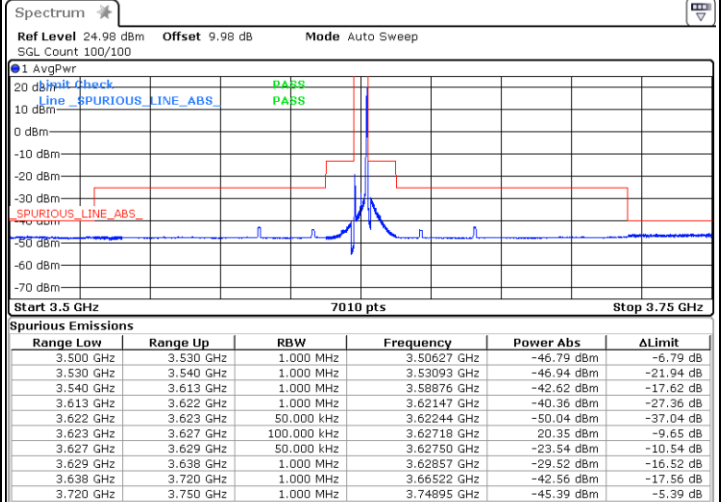

Highest Channel / 1RBmax

Date: 1.AUG.2020 13:16:43

Date: 1.AUG.2020 14:36:04

Lowest Channel / FullRB

Highest Channel/ FullRB

Date: 1.AUG.2020 13:14:54

Date: 1.AUG.2020 13:39:30

LTE Band 48 / 5MHz

LTE Band 48 / 5MHz

16QAM

Mid Channel / 1RB0

Mid Channel / 1RBmax

Date: 1.AUG.2020 15:26:47

Date: 1.AUG.2020 15:31:40

Mid Channel / FullIRB

N/A

Date: 1.AUG.2020 15:21:33

LTE Band 48 / 5MHz

64QAM

Mid Channel / 1RB0

Mid Channel / 1RBmax

Date: 1.AUG.2020 15:25:22

Date: 1.AUG.2020 15:33:31

Mid Channel / FullIRB