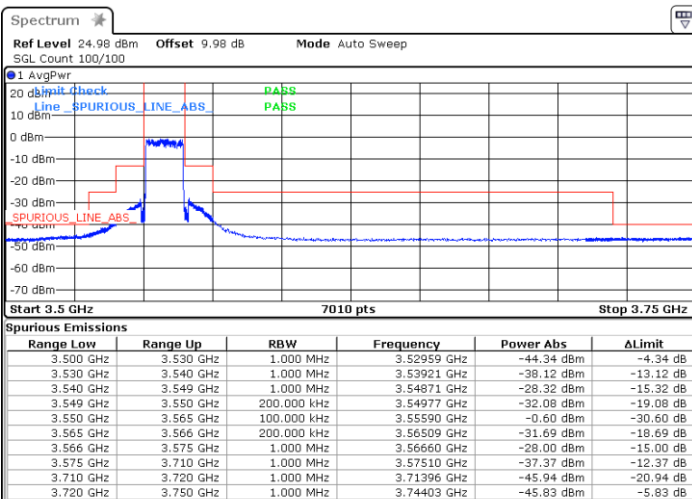

Highest Channel / 1RBmax

Date: 1.AUG.2020 18:17:49

Date: 1.AUG.2020 19:16:16

Lowest Channel / FullRB

Highest Channel/ FullRB

Date: 1.AUG.2020 18:22:31

Date: 1.AUG.2020 19:20:19

LTE Band 48 / 15MHz

64QAM

Lowest Channel / 1RB0

Highest Channel / 1RBmax

Date: 1.AUG.2020 18:15:56

Date: 1.AUG.2020 19:17:25

Lowest Channel / FullRB

Highest Channel/ FullRB

Date: 1.AUG.2020 18:21:53

Date: 1.AUG.2020 19:18:53

LTE Band 48 / 20MHz

QPSK

Lowest Channel / 1RB0

Highest Channel / 1RBmax

Date: 1.AUG.2020 13:20:11

Date: 1.AUG.2020 14:36:04

Lowest Channel / FullIRB

Highest Channel / FullIRB

Date: 1.AUG.2020 13:11:14

Date: 1.AUG.2020 13:37:32

LTE Band 48 / 20MHz

16QAM

Lowest Channel / 1RB0

Highest Channel / 1RBmax

Date: 1.AUG.2020 13:18:24