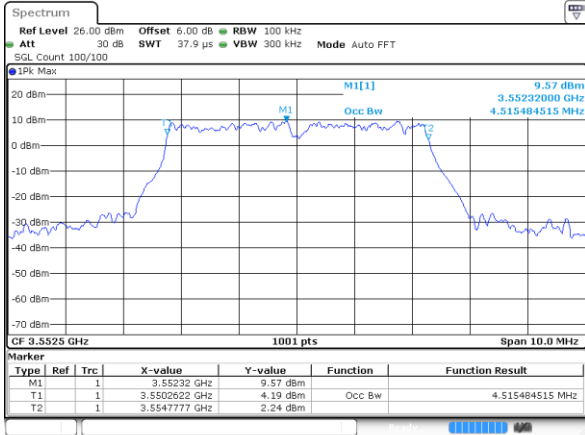

LTE Band 48

Lowest Channel / 5MHz / QPSK

Date: 1.AUG.2020 22:21:37