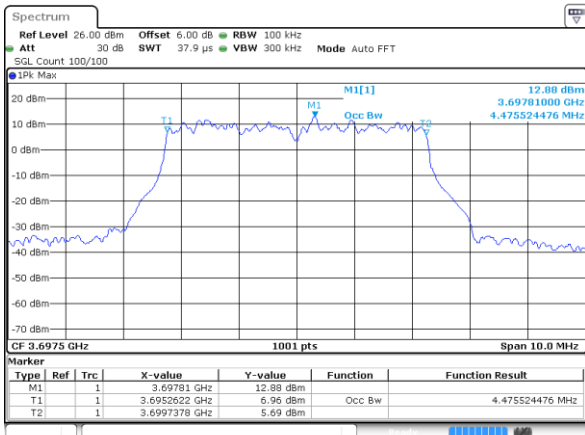

Date: 1.AUG.2020 21:42:57

Highest Channel / 15MHz / 64QAM

Date: 1.AUG.2020 21:37:28

Highest Channel / 20MHz / 64QAM

Date: 1.AUG.2020 21:44:26

Occupied Bandwidth

Mode	LTE Band 48 : 99%OBW(MHz)											
BW	1.4MHz		3MHz		5MHz		10MHz		15MHz		20MHz	
Mod.	QPSK	16QAM	QPSK	16QAM	QPSK	16QAM	QPSK	16QAM	QPSK	16QAM	QPSK	16QAM
Lowest CH	-	-	-	-	4.52	4.49	9.09	9.05	13.43	13.46	18.34	18.38
Middle CH	-	-	-	-	4.49	4.53	9.01	9.05	13.49	13.43	18.42	18.18
Highest CH	-	-	-	-	4.48	4.50	8.99	9.11	13.40	13.46	18.34	18.18
Mode	LTE Band 48 : 99%OBW(MHz)											
BW	1.4MHz		3MHz		5MHz		10MHz		15MHz		20MHz	
Mod.	64QAM		64QAM		64QAM		64QAM		64QAM		64QAM	
Lowest CH	-	-	-	-	4.55	-	9.01	-	13.40	-	18.34	-
Middle CH	-	-	-	-	4.48	-	9.09	-	13.52	-	18.30	-
Highest CH	-	-	-	-	4.49	-	9.05	-	13.43	-	18.46	-

LTE Band 48

Lowest Channel / 5MHz / QPSK

Date: 1.AUG.2020 22:21:37

Lowest Channel / 5MHz / 16QAM

Date: 1.AUG.2020 22:22:19

Middle Channel / 5MHz / QPSK

Date: 1.AUG.2020 22:25:37

Middle Channel / 5MHz / 16QAM

Date: 1.AUG.2020 22:24:50

Highest Channel / 5MHz / QPSK

Date: 1.AUG.2020 22:26:43

Highest Channel / 5MHz / 16QAM

Date: 1.AUG.2020 22:27:21

LTE Band 48

Lowest Channel / 10MHz / QPSK

Date: 1.AUG.2020 22:31:13