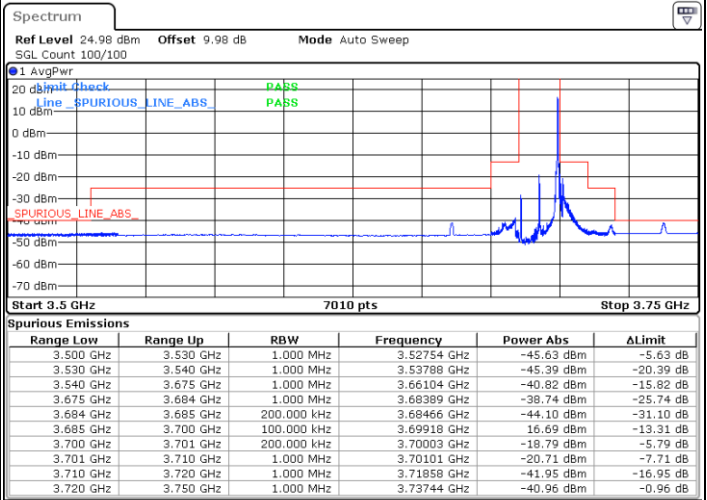

Date: 1.AUG.2020 17:18:39

LTE Band 48 / 10MHz

64QAM

Lowest Channel / 1RB0

Highest Channel / 1RBmax

Date: 1.AUG.2020 16:47:58

Date: 1.AUG.2020 17:21:29

Lowest Channel / FullRB

Highest Channel/ FullRB

Date: 1.AUG.2020 16:45:24

Date: 1.AUG.2020 17:19:04

LTE Band 48 / 15MHz

QPSK

Lowest Channel / 1RB0

Highest Channel / 1RBmax

Date: 1.AUG.2020 18:18:35

Date: 1.AUG.2020 19:15:11

Lowest Channel / FullIRB

Highest Channel/ FullIRB

Date: 1.AUG.2020 18:23:05

Date: 1.AUG.2020 19:21:26

LTE Band 48 / 15MHz

16QAM

Lowest Channel / 1RB0

Highest Channel / 1RBmax

Date: 1.AUG.2020 18:17:49

Date: 1.AUG.2020 19:16:16

Lowest Channel / FullRB

Highest Channel/ FullRB

Date: 1.AUG.2020 18:22:31

Date: 1.AUG.2020 19:20:19

LTE Band 48 / 15MHz