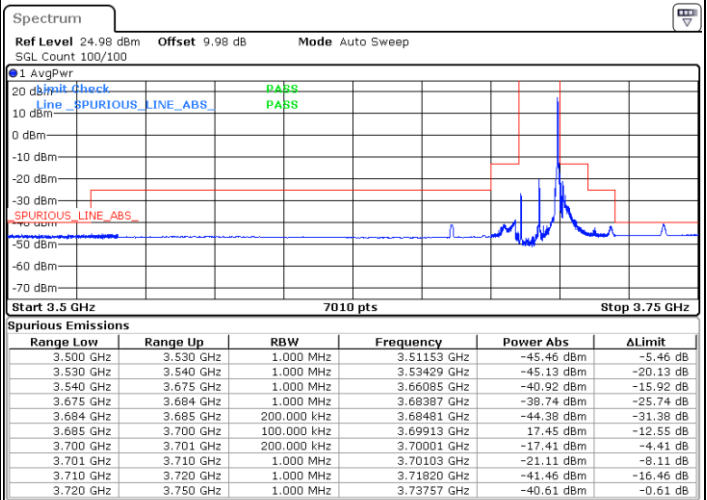

Date: 1.AUG.2020 19:15:11

Lowest Channel / FullIRB

Highest Channel/ FullIRB

Date: 1.AUG.2020 18:23:05

Date: 1.AUG.2020 19:21:26

LTE Band 48 / 15MHz

16QAM

Lowest Channel / 1RB0

Highest Channel / 1RBmax

Date: 1.AUG.2020 18:17:49

Date: 1.AUG.2020 19:16:16

Lowest Channel / FullRB

Highest Channel/ FullRB

Date: 1.AUG.2020 18:22:31

Date: 1.AUG.2020 19:20:19

LTE Band 48 / 15MHz

64QAM

Lowest Channel / 1RB0

Highest Channel / 1RBmax

Date: 1.AUG.2020 18:15:56

Date: 1.AUG.2020 19:17:25

Lowest Channel / FullRB

Highest Channel/ FullRB

Date: 1.AUG.2020 18:21:53

Date: 1.AUG.2020 19:18:53

LTE Band 48 / 20MHz

QPSK

Lowest Channel / 1RB0

Highest Channel / 1RBmax

Date: 1.AUG.2020 13:20:11

Date: 1.AUG.2020 14:36:04

Lowest Channel / FullIRB