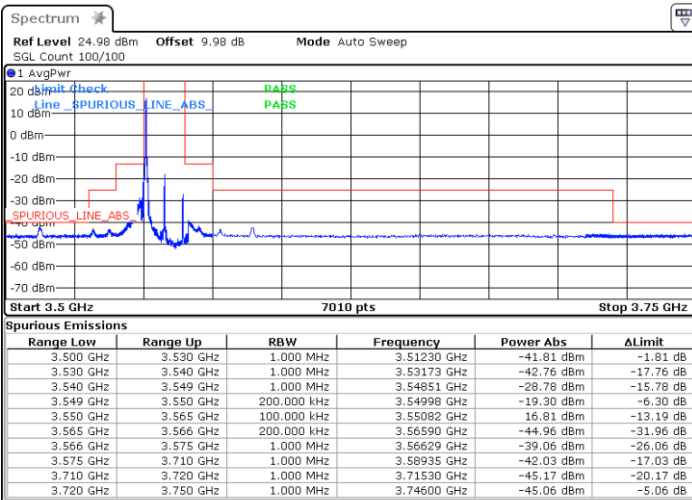

Date: 1.AUG.2020 19:15:11

Lowest Channel / FullIRB

Highest Channel/ FullIRB

Date: 1.AUG.2020 18:23:05

Date: 1.AUG.2020 19:21:26

LTE Band 48 / 15MHz

16QAM

Lowest Channel / 1RB0

Highest Channel / 1RBmax

Date: 1.AUG.2020 18:17:49

Date: 1.AUG.2020 19:16:16

Lowest Channel / FullRB

Highest Channel/ FullRB

Date: 1.AUG.2020 18:22:31

Date: 1.AUG.2020 19:20:19

LTE Band 48 / 15MHz

64QAM

Lowest Channel / 1RB0

Highest Channel / 1RBmax

Date: 1.AUG.2020 18:15:56

Date: 1.AUG.2020 19:17:25

Lowest Channel / FullRB

Highest Channel/ FullRB

Date: 1.AUG.2020 18:21:53

Date: 1.AUG.2020 19:18:53

LTE Band 48 / 20MHz

QPSK

Lowest Channel / 1RB0

Highest Channel / 1RBmax

Date: 1.AUG.2020 13:20:11

Date: 1.AUG.2020 14:36:04

Lowest Channel / FullIRB