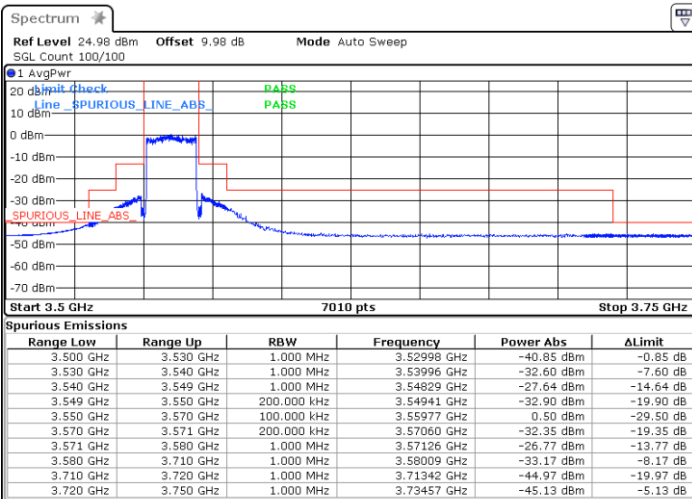

Highest Channel / FullIRB

Date: 1.AUG.2020 13:11:14

Date: 1.AUG.2020 13:37:32

LTE Band 48 / 20MHz

16QAM

Lowest Channel / 1RB0

Highest Channel / 1RBmax

Date: 1.AUG.2020 13:18:24

Date: 1.AUG.2020 14:45:42

Lowest Channel / FullIRB

Highest Channel / FullIRB

Date: 1.AUG.2020 13:12:56

Date: 1.AUG.2020 13:38:22

LTE Band 48 / 20MHz

64QAM

Lowest Channel / 1RB0

Highest Channel / 1RBmax

Date: 1.AUG.2020 13:16:43

Date: 1.AUG.2020 14:36:04

Lowest Channel / FullRB

Highest Channel/ FullRB

Date: 1.AUG.2020 13:14:54

Date: 1.AUG.2020 13:39:30

LTE Band 48 / 5MHz