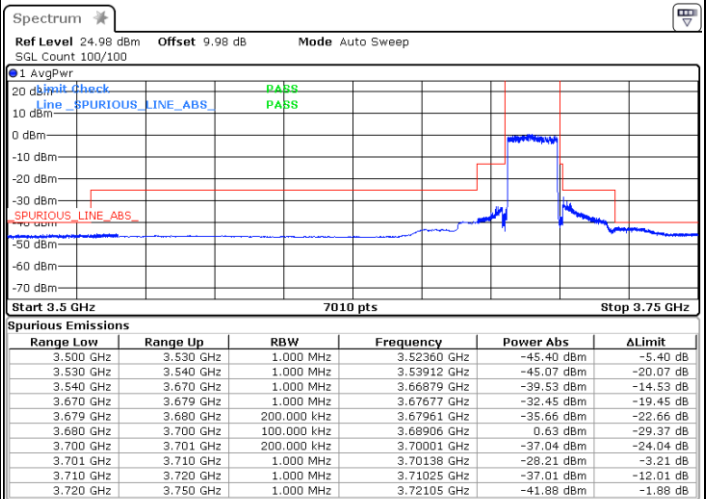

64QAM

Lowest Channel / 1RB0

Highest Channel / 1RBmax

Date: 1.AUG.2020 18:15:56

Date: 1.AUG.2020 19:17:25

Lowest Channel / FullRB

Highest Channel/ FullRB

Date: 1.AUG.2020 18:21:53

Date: 1.AUG.2020 19:18:53

LTE Band 48 / 20MHz

QPSK

Lowest Channel / 1RB0

Highest Channel / 1RBmax

Date: 1.AUG.2020 13:20:11

Date: 1.AUG.2020 14:36:04

Lowest Channel / FullIRB

Highest Channel / FullIRB

Date: 1.AUG.2020 13:11:14

Date: 1.AUG.2020 13:37:32

LTE Band 48 / 20MHz

16QAM

Lowest Channel / 1RB0

Highest Channel / 1RBmax

Date: 1.AUG.2020 13:18:24

Date: 1.AUG.2020 14:45:42

Lowest Channel / FullIRB

Highest Channel / FullIRB

Date: 1.AUG.2020 13:12:56

Date: 1.AUG.2020 13:38:22

LTE Band 48 / 20MHz

64QAM

Lowest Channel / 1RB0