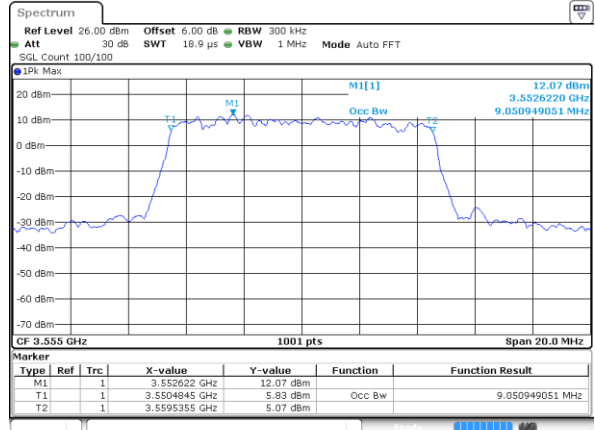

Lowest Channel / 10MHz / 16QAM

Date: 1.AUG.2020 22:30:46