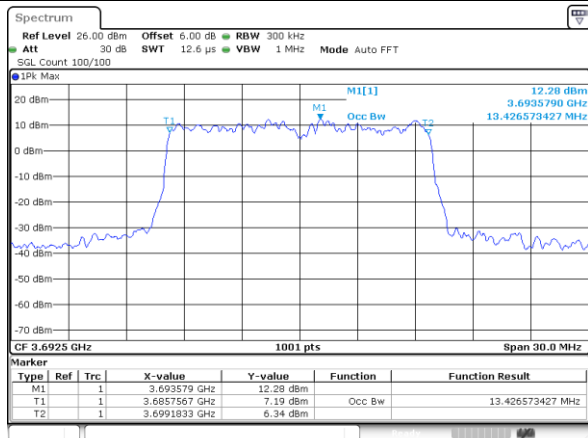

Date: 1.AUG.2020 22:27:51

Highest Channel / 10MHz / 64QAM

Date: 1.AUG.2020 22:36:59

LTE Band 48

Lowest Channel / 15MHz / 64QAM

Date: 1.AUG.2020 22:41:24

Lowest Channel / 20MHz / 64QAM

Date: 1.AUG.2020 21:39:08

Middle Channel / 15MHz / 64QAM

Date: 1.AUG.2020 22:42:59

Middle Channel / 20MHz / 64QAM

Date: 1.AUG.2020 21:42:48

Highest Channel / 15MHz / 64QAM

Date: 1.AUG.2020 21:37:18

Highest Channel / 20MHz / 64QAM

Date: 1.AUG.2020 21:44:18

Conducted Band Edge

LTE Band 48 / 5MHz

16QAM

Lowest Channel / 1RB0

Highest Channel / 1RBmax

Date: 1.AUG.2020 16:27:00

Date: 1.AUG.2020 14:55:41

Lowest Channel / FullIRB

Highest Channel / FullIRB

Date: 1.AUG.2020 16:31:19

Date: 1.AUG.2020 15:07:48

LTE Band 48 / 5MHz

64QAM

Lowest Channel / 1RB0

Highest Channel / 1RBmax

Date: 1.AUG.2020 16:28:37