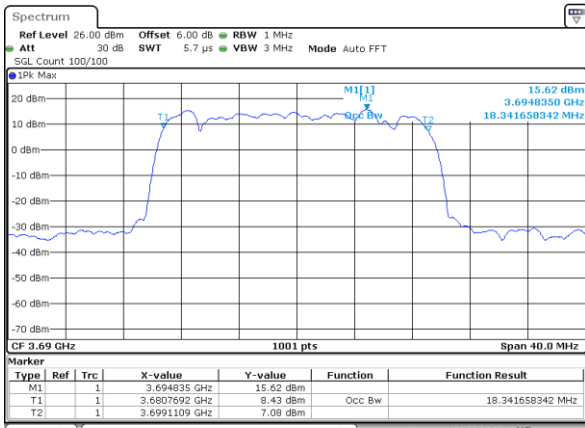

Highest Channel / 10MHz / 16QAM

Date: 1.AUG.2020 22:37:55

LTE Band 48

Lowest Channel / 15MHz / QPSK

Lowest Channel / 15MHz / 16QAM

Middle Channel / 15MHz / QPSK

Middle Channel / 15MHz / 16QAM

Highest Channel / 15MHz / QPSK

Highest Channel / 15MHz / 16QAM

LTE Band 48

Lowest Channel / 20MHz / QPSK

Date: 1.AUG.2020 21:40:14

Lowest Channel / 20MHz / 16QAM

Date: 1.AUG.2020 21:39:36

Middle Channel / 20MHz / QPSK

Date: 1.AUG.2020 21:41:40

Middle Channel / 20MHz / 16QAM

Date: 1.AUG.2020 21:42:19

Highest Channel / 20MHz / QPSK

Date: 1.AUG.2020 21:45:16

Highest Channel / 20MHz / 16QAM

Date: 1.AUG.2020 21:44:46

LTE Band 48

Lowest Channel / 5MHz / 64QAM