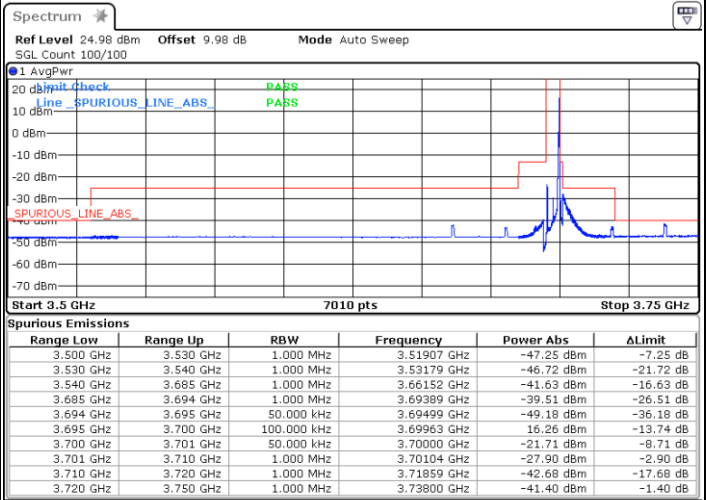

Conducted Band Edge

LTE Band 48 / 5MHz

16QAM

Lowest Channel / 1RB0

Highest Channel / 1RBmax

Date: 1.AUG.2020 16:27:00

Date: 1.AUG.2020 14:55:41

Lowest Channel / FullIRB

Highest Channel / FullIRB

Date: 1.AUG.2020 16:31:19

Date: 1.AUG.2020 15:07:48

LTE Band 48 / 5MHz

64QAM

Lowest Channel / 1RB0

Highest Channel / 1RBmax

Date: 1.AUG.2020 16:28:37

Date: 1.AUG.2020 14:53:51

Lowest Channel / FullIRB

Highest Channel / FullIRB

Date: 1.AUG.2020 16:29:59

Date: 1.AUG.2020 15:06:15

LTE Band 48 / 10MHz

QPSK

Lowest Channel / 1RB0

Highest Channel / 1RBmax

Date: 1.AUG.2020 16:48:48

Date: 1.AUG.2020 17:24:10

Lowest Channel / FullIRB

Highest Channel / FullIRB

Date: 1.AUG.2020 16:43:43

Date: 1.AUG.2020 17:18:16

LTE Band 48 / 10MHz