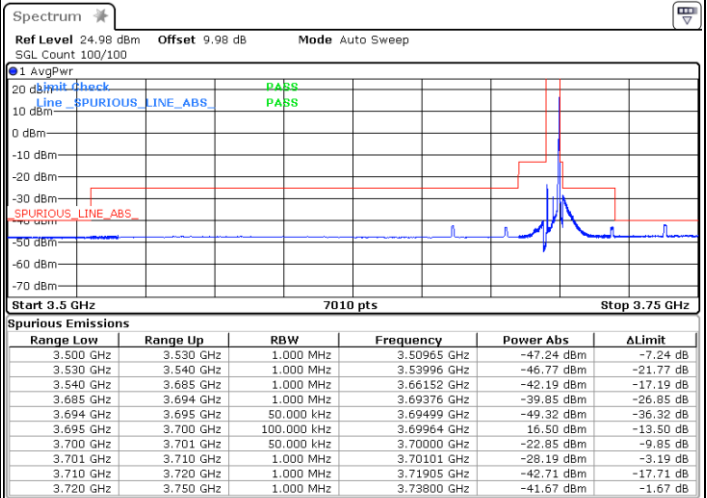

Conducted Band Edge

LTE Band 48 / 5MHz

16QAM

Lowest Channel / 1RB0

Highest Channel / 1RBmax

Date: 1.AUG.2020 16:27:00

Date: 1.AUG.2020 14:55:41

Lowest Channel / FullIRB

Highest Channel / FullIRB

Date: 1.AUG.2020 16:31:19

Date: 1.AUG.2020 15:07:48

LTE Band 48 / 5MHz

64QAM

Lowest Channel / 1RB0

Highest Channel / 1RBmax

Date: 1.AUG.2020 16:28:37

Date: 1.AUG.2020 14:53:51

Lowest Channel / FullIRB

Highest Channel / FullIRB

Date: 1.AUG.2020 16:29:59

Date: 1.AUG.2020 15:06:15

LTE Band 48 / 10MHz

QPSK

Lowest Channel / 1RB0