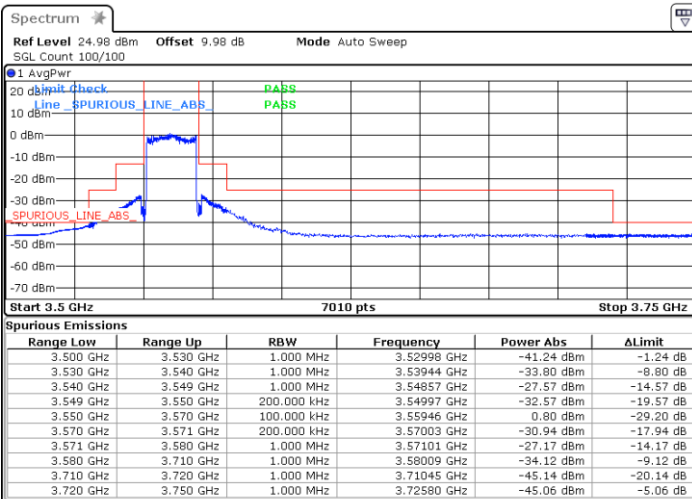

Date: 1.AUG.2020 19:18:53

LTE Band 48 / 20MHz

QPSK

Lowest Channel / 1RB0

Highest Channel / 1RBmax

Date: 1.AUG.2020 13:20:11

Date: 1.AUG.2020 14:36:04

Lowest Channel / FullIRB

Highest Channel / FullIRB

Date: 1.AUG.2020 13:11:14

Date: 1.AUG.2020 13:37:32

LTE Band 48 / 20MHz

16QAM

Lowest Channel / 1RB0

Highest Channel / 1RBmax

Date: 1.AUG.2020 13:18:24

Date: 1.AUG.2020 14:45:42

Lowest Channel / FullIRB

Highest Channel / FullIRB

Date: 1.AUG.2020 13:12:56

Date: 1.AUG.2020 13:38:22

LTE Band 48 / 20MHz

64QAM

Lowest Channel / 1RB0

Highest Channel / 1RBmax

Date: 1.AUG.2020 13:16:43

Date: 1.AUG.2020 14:36:04

Lowest Channel / FullRB

Highest Channel/ FullRB

Date: 1.AUG.2020 13:14:54

Date: 1.AUG.2020 13:39:30

LTE Band 48 / 5MHz