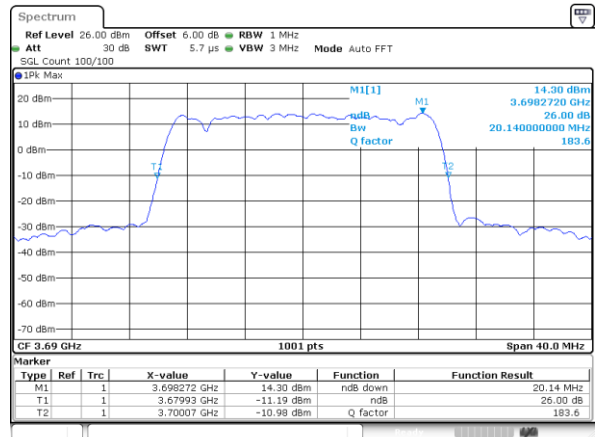

LTE Band 48

Lowest Channel / 15MHz / 64QAM

Date: 1.AUG.2020 22:41:32

Lowest Channel / 20MHz / 64QAM

Date: 1.AUG.2020 21:39:16

Middle Channel / 15MHz / 64QAM

Date: 1.AUG.2020 22:43:06

Middle Channel / 20MHz / 64QAM

Date: 1.AUG.2020 21:42:57

Highest Channel / 15MHz / 64QAM

Date: 1.AUG.2020 21:37:28

Highest Channel / 20MHz / 64QAM

Date: 1.AUG.2020 21:44:26

Occupied Bandwidth

Mode	LTE Band 48 : 99%OBW(MHz)											
BW	1.4MHz		3MHz		5MHz		10MHz		15MHz		20MHz	
Mod.	QPSK	16QAM	QPSK	16QAM	QPSK	16QAM	QPSK	16QAM	QPSK	16QAM	QPSK	16QAM
Lowest CH	-	-	-	-	4.52	4.49	9.09	9.05	13.43	13.46	18.34	18.38
Middle CH	-	-	-	-	4.49	4.53	9.01	9.05	13.49	13.43	18.42	18.18
Highest CH	-	-	-	-	4.48	4.50	8.99	9.11	13.40	13.46	18.34	18.18
Mode	LTE Band 48 : 99%OBW(MHz)											
BW	1.4MHz		3MHz		5MHz		10MHz		15MHz		20MHz	
Mod.	64QAM		64QAM		64QAM		64QAM		64QAM		64QAM	
Lowest CH	-	-	-	-	4.55	-	9.01	-	13.40	-	18.34	-
Middle CH	-	-	-	-	4.48	-	9.09	-	13.52	-	18.30	-
Highest CH	-	-	-	-	4.49	-	9.05	-	13.43	-	18.46	-