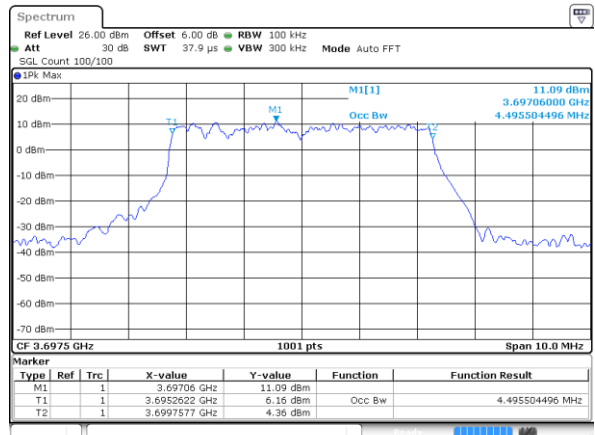

Date: 1.AUG.2020 21:42:57

Highest Channel / 15MHz / 64QAM

Date: 1.AUG.2020 21:37:28

Highest Channel / 20MHz / 64QAM

Date: 1.AUG.2020 21:44:26

Occupied Bandwidth

Mode	LTE Band 48 : 99%OBW(MHz)											
BW	1.4MHz		3MHz		5MHz		10MHz		15MHz		20MHz	
Mod.	QPSK	16QAM	QPSK	16QAM	QPSK	16QAM	QPSK	16QAM	QPSK	16QAM	QPSK	16QAM
Lowest CH	-	-	-	-	4.52	4.49	9.09	9.05	13.43	13.46	18.34	18.38
Middle CH	-	-	-	-	4.49	4.53	9.01	9.05	13.49	13.43	18.42	18.18
Highest CH	-	-	-	-	4.48	4.50	8.99	9.11	13.40	13.46	18.34	18.18
Mode	LTE Band 48 : 99%OBW(MHz)											
BW	1.4MHz		3MHz		5MHz		10MHz		15MHz		20MHz	
Mod.	64QAM		64QAM		64QAM		64QAM		64QAM		64QAM	
Lowest CH	-	-	-	-	4.55	-	9.01	-	13.40	-	18.34	-
Middle CH	-	-	-	-	4.48	-	9.09	-	13.52	-	18.30	-
Highest CH	-	-	-	-	4.49	-	9.05	-	13.43	-	18.46	-

LTE Band 48

Lowest Channel / 5MHz / QPSK

Date: 1.AUG.2020 22:21:37

Lowest Channel / 5MHz / 16QAM

Date: 1.AUG.2020 22:22:19

Middle Channel / 5MHz / QPSK

Date: 1.AUG.2020 22:25:37

Middle Channel / 5MHz / 16QAM

Date: 1.AUG.2020 22:24:50

Highest Channel / 5MHz / QPSK

Date: 1.AUG.2020 22:26:43

Highest Channel / 5MHz / 16QAM

Date: 1.AUG.2020 22:27:21

LTE Band 48

Lowest Channel / 10MHz / QPSK

Date: 1.AUG.2020 22:31:13