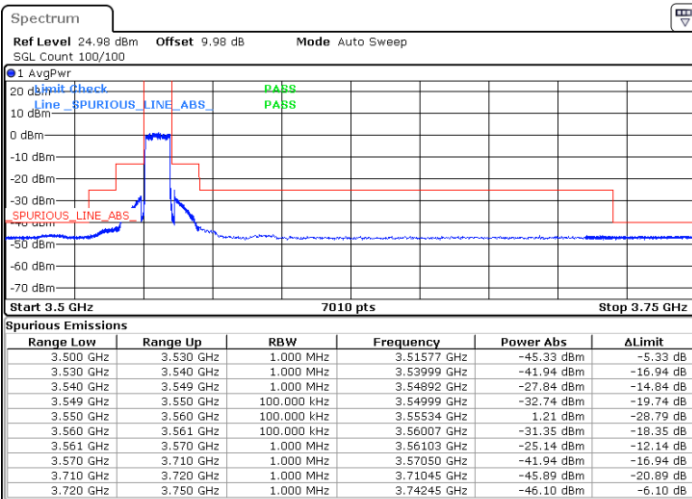

Highest Channel / 1RBmax

Date: 1.AUG.2020 16:48:48

Date: 1.AUG.2020 17:24:10

Lowest Channel / FullIRB

Highest Channel / FullIRB

Date: 1.AUG.2020 16:43:43

Date: 1.AUG.2020 17:18:16

LTE Band 48 / 10MHz

16QAM

Lowest Channel / 1RB0

Highest Channel / 1RBmax

Date: 1.AUG.2020 16:48:25

Date: 1.AUG.2020 17:23:07

Lowest Channel / FullRB

Highest Channel / FullRB

Date: 1.AUG.2020 16:45:05

Date: 1.AUG.2020 17:18:39

LTE Band 48 / 10MHz

64QAM

Lowest Channel / 1RB0

Highest Channel / 1RBmax

Date: 1.AUG.2020 16:47:58

Date: 1.AUG.2020 17:21:29

Lowest Channel / FullRB

Highest Channel/ FullRB

Date: 1.AUG.2020 16:45:24

Date: 1.AUG.2020 17:19:04

LTE Band 48 / 15MHz

QPSK

Lowest Channel / 1RB0

Highest Channel / 1RBmax

Date: 1.AUG.2020 18:18:35