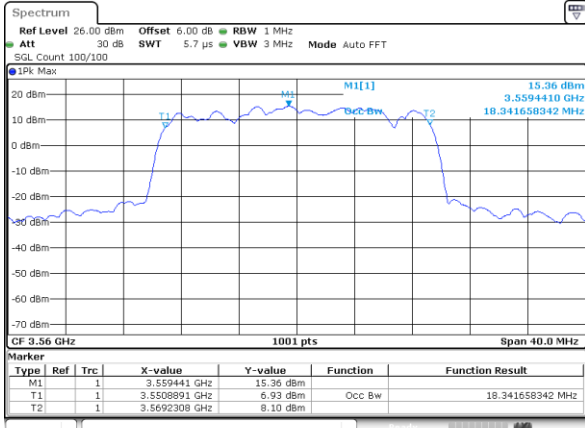

Highest Channel / 10MHz / 16QAM

Date: 1.AUG.2020 22:37:55

LTE Band 48

Lowest Channel / 15MHz / QPSK

Lowest Channel / 15MHz / 16QAM

Middle Channel / 15MHz / QPSK

Middle Channel / 15MHz / 16QAM

Highest Channel / 15MHz / QPSK

Highest Channel / 15MHz / 16QAM

LTE Band 48

Lowest Channel / 20MHz / QPSK

Date: 1.AUG.2020 21:40:14

Lowest Channel / 20MHz / 16QAM

Date: 1.AUG.2020 21:39:36

Middle Channel / 20MHz / QPSK

Date: 1.AUG.2020 21:41:40