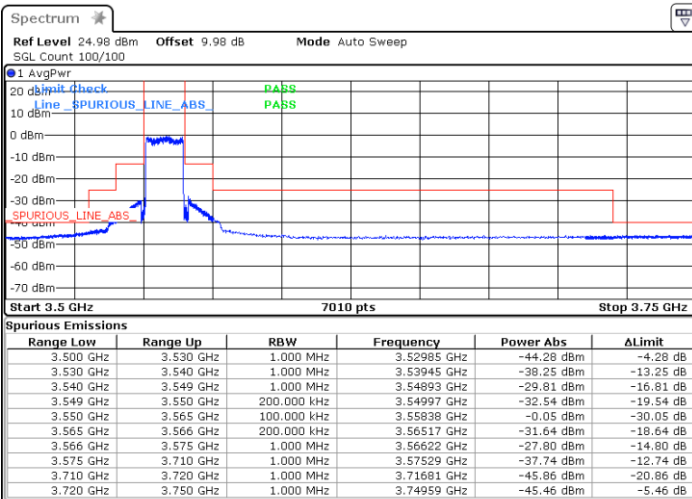

Date: 1.AUG.2020 19:15:11

Lowest Channel / FullIRB

Highest Channel/ FullIRB

Date: 1.AUG.2020 18:23:05

Date: 1.AUG.2020 19:21:26

LTE Band 48 / 15MHz

16QAM

Lowest Channel / 1RB0

Highest Channel / 1RBmax

Date: 1.AUG.2020 18:17:49

Date: 1.AUG.2020 19:16:16

Lowest Channel / FullRB

Highest Channel/ FullRB

Date: 1.AUG.2020 18:22:31

Date: 1.AUG.2020 19:20:19

LTE Band 48 / 15MHz

64QAM

Lowest Channel / 1RB0

Highest Channel / 1RBmax

Date: 1.AUG.2020 18:15:56

Date: 1.AUG.2020 19:17:25

Lowest Channel / FullRB

Highest Channel/ FullRB

Date: 1.AUG.2020 18:21:53

Date: 1.AUG.2020 19:18:53

LTE Band 48 / 20MHz

QPSK

Lowest Channel / 1RB0

Highest Channel / 1RBmax

Date: 1.AUG.2020 13:20:11

Date: 1.AUG.2020 14:36:04

Lowest Channel / FullIRB