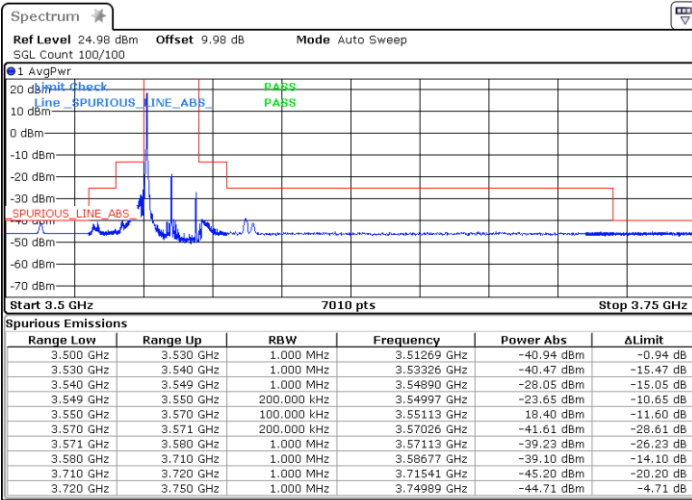

Date: 1.AUG.2020 19:18:53

LTE Band 48 / 20MHz

QPSK

Lowest Channel / 1RB0

Highest Channel / 1RBmax

Date: 1.AUG.2020 13:20:11

Date: 1.AUG.2020 14:36:04

Lowest Channel / FullIRB

Highest Channel / FullIRB

Date: 1.AUG.2020 13:11:14

Date: 1.AUG.2020 13:37:32

LTE Band 48 / 20MHz

16QAM

Lowest Channel / 1RB0

Highest Channel / 1RBmax

Date: 1.AUG.2020 13:18:24

Date: 1.AUG.2020 14:45:42

Lowest Channel / FullIRB

Highest Channel / FullIRB

Date: 1.AUG.2020 13:12:56

Date: 1.AUG.2020 13:38:22

LTE Band 48 / 20MHz

64QAM

Lowest Channel / 1RB0

Highest Channel / 1RBmax

Date: 1.AUG.2020 13:16:43

Date: 1.AUG.2020 14:36:04

Lowest Channel / FullRB

Highest Channel/ FullRB

Date: 1.AUG.2020 13:14:54

Date: 1.AUG.2020 13:39:30

LTE Band 48 / 5MHz