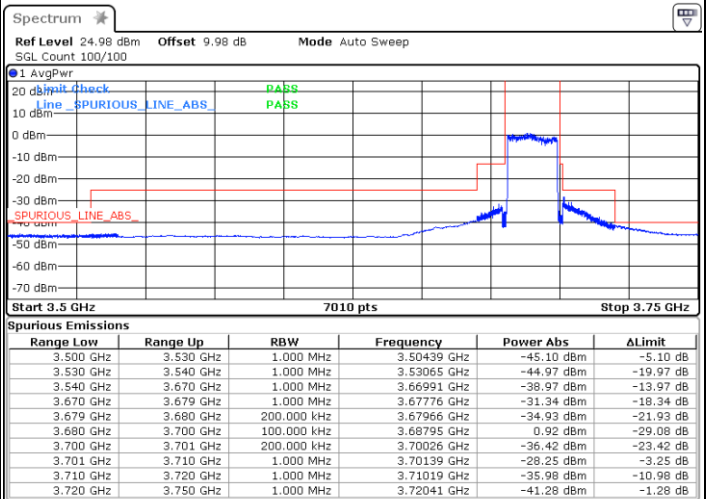

Highest Channel / FullIRB

Date: 1.AUG.2020 13:11:14

Date: 1.AUG.2020 13:37:32

LTE Band 48 / 20MHz

16QAM

Lowest Channel / 1RB0

Highest Channel / 1RBmax

Date: 1.AUG.2020 13:18:24

Date: 1.AUG.2020 14:45:42

Lowest Channel / FullIRB

Highest Channel / FullIRB

Date: 1.AUG.2020 13:12:56

Date: 1.AUG.2020 13:38:22

LTE Band 48 / 20MHz

64QAM

Lowest Channel / 1RB0

Highest Channel / 1RBmax

Date: 1.AUG.2020 13:16:43

Date: 1.AUG.2020 14:36:04

Lowest Channel / FullRB

Highest Channel/ FullRB

Date: 1.AUG.2020 13:14:54

Date: 1.AUG.2020 13:39:30

LTE Band 48 / 5MHz