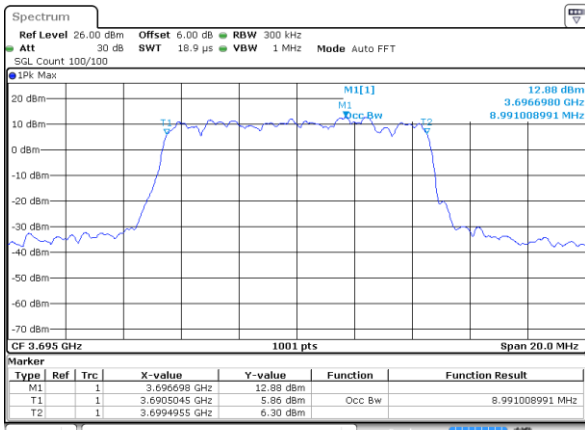

Date: 1.AUG.2020 22:24:50

Highest Channel / 5MHz / QPSK

Date: 1.AUG.2020 22:26:43

Highest Channel / 5MHz / 16QAM

Date: 1.AUG.2020 22:27:21

LTE Band 48

Lowest Channel / 10MHz / QPSK

Date: 1.AUG.2020 22:31:13

Lowest Channel / 10MHz / 16QAM

Date: 1.AUG.2020 22:30:46

Middle Channel / 10MHz / QPSK

Date: 1.AUG.2020 22:32:13

Middle Channel / 10MHz / 16QAM

Date: 1.AUG.2020 22:34:34

Highest Channel / 10MHz / QPSK

Date: 1.AUG.2020 22:38:54

Highest Channel / 10MHz / 16QAM

Date: 1.AUG.2020 22:37:55

LTE Band 48

Lowest Channel / 15MHz / QPSK

Lowest Channel / 15MHz / 16QAM

Middle Channel / 15MHz / QPSK

Middle Channel / 15MHz / 16QAM

Highest Channel / 15MHz / QPSK