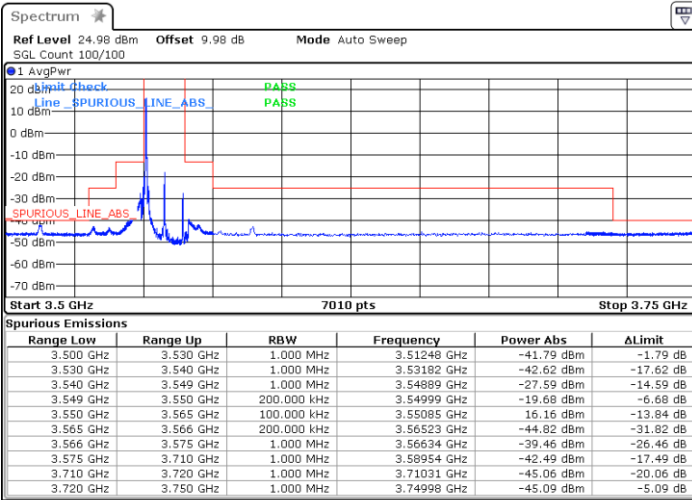

Date: 1.AUG.2020 17:18:39

LTE Band 48 / 10MHz

64QAM

Lowest Channel / 1RB0

Highest Channel / 1RBmax

Date: 1.AUG.2020 16:47:58

Date: 1.AUG.2020 17:21:29

Lowest Channel / FullRB

Highest Channel/ FullRB

Date: 1.AUG.2020 16:45:24

Date: 1.AUG.2020 17:19:04

LTE Band 48 / 15MHz

QPSK

Lowest Channel / 1RB0

Highest Channel / 1RBmax

Date: 1.AUG.2020 18:18:35

Date: 1.AUG.2020 19:15:11

Lowest Channel / FullIRB

Highest Channel/ FullIRB

Date: 1.AUG.2020 18:23:05

Date: 1.AUG.2020 19:21:26

LTE Band 48 / 15MHz

16QAM

Lowest Channel / 1RB0

Highest Channel / 1RBmax

Date: 1.AUG.2020 18:17:49

Date: 1.AUG.2020 19:16:16

Lowest Channel / FullRB

Highest Channel/ FullRB

Date: 1.AUG.2020 18:22:31

Date: 1.AUG.2020 19:20:19

LTE Band 48 / 15MHz