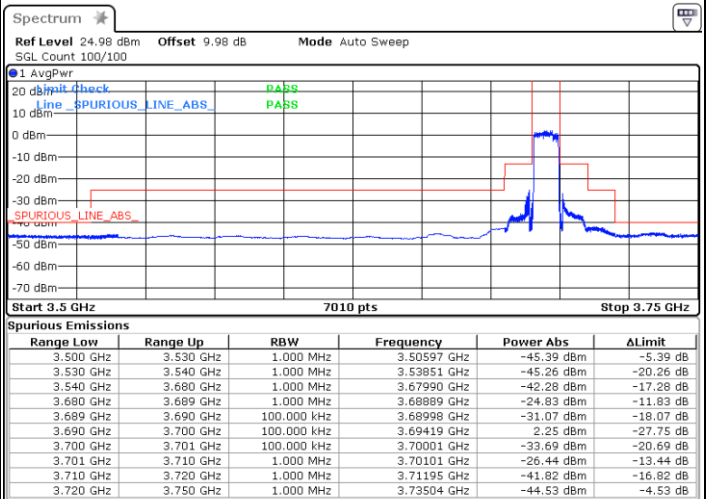

Date: 1.AUG.2020 14:53:51

Lowest Channel / FullIRB

Highest Channel / FullIRB

Date: 1.AUG.2020 16:29:59

Date: 1.AUG.2020 15:06:15

LTE Band 48 / 10MHz

QPSK

Lowest Channel / 1RB0

Highest Channel / 1RBmax

Date: 1.AUG.2020 16:48:48

Date: 1.AUG.2020 17:24:10

Lowest Channel / FullIRB

Highest Channel / FullIRB

Date: 1.AUG.2020 16:43:43

Date: 1.AUG.2020 17:18:16

LTE Band 48 / 10MHz

16QAM

Lowest Channel / 1RB0

Highest Channel / 1RBmax

Date: 1.AUG.2020 16:48:25

Date: 1.AUG.2020 17:23:07

Lowest Channel / FullRB

Highest Channel / FullRB

Date: 1.AUG.2020 16:45:05

Date: 1.AUG.2020 17:18:39

LTE Band 48 / 10MHz

64QAM

Lowest Channel / 1RB0

Highest Channel / 1RBmax

Date: 1.AUG.2020 16:47:58

Date: 1.AUG.2020 17:21:29

Lowest Channel / FullRB