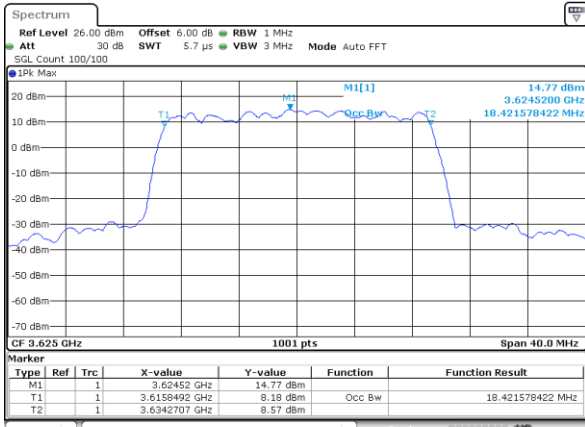

Highest Channel / 15MHz / 16QAM

LTE Band 48

Lowest Channel / 20MHz / QPSK

Date: 1.AUG.2020 21:40:14

Lowest Channel / 20MHz / 16QAM

Date: 1.AUG.2020 21:39:36

Middle Channel / 20MHz / QPSK

Date: 1.AUG.2020 21:41:40

Middle Channel / 20MHz / 16QAM

Date: 1.AUG.2020 21:42:19

Highest Channel / 20MHz / QPSK

Date: 1.AUG.2020 21:45:16

Highest Channel / 20MHz / 16QAM

Date: 1.AUG.2020 21:44:46

LTE Band 48

Lowest Channel / 5MHz / 64QAM