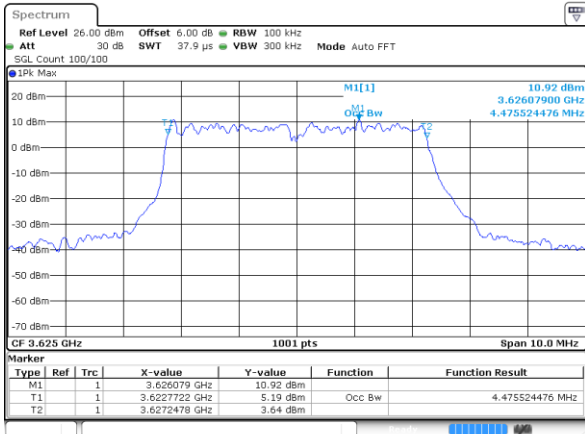

Middle Channel / 5MHz / 64QAM

Date: 1.AUG.2020 22:24:16