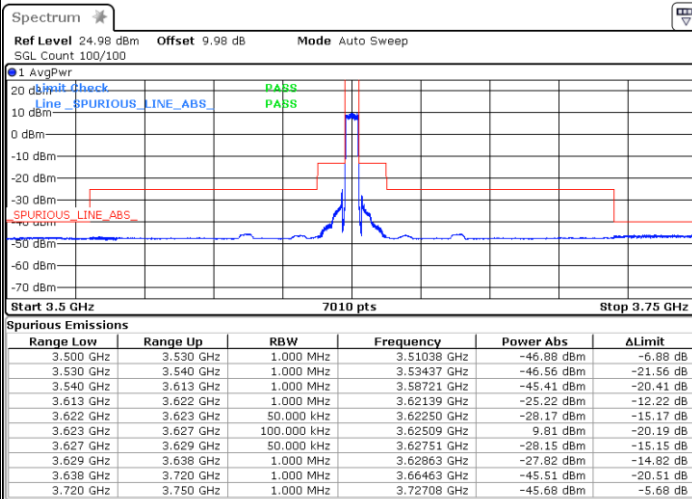

Highest Channel / 1RBmax

Date: 1.AUG.2020 13:16:43

Date: 1.AUG.2020 14:36:04

Lowest Channel / FullRB

Highest Channel/ FullRB

Date: 1.AUG.2020 13:14:54

Date: 1.AUG.2020 13:39:30

LTE Band 48 / 5MHz

LTE Band 48 / 5MHz

16QAM

Mid Channel / 1RB0

Mid Channel / 1RBmax

Date: 1.AUG.2020 15:26:47

Date: 1.AUG.2020 15:31:40

Mid Channel / FullIRB

N/A

Date: 1.AUG.2020 15:21:33

LTE Band 48 / 5MHz

64QAM

Mid Channel / 1RB0

Mid Channel / 1RBmax

Date: 1.AUG.2020 15:25:22

Date: 1.AUG.2020 15:33:31

Mid Channel / FullIRB