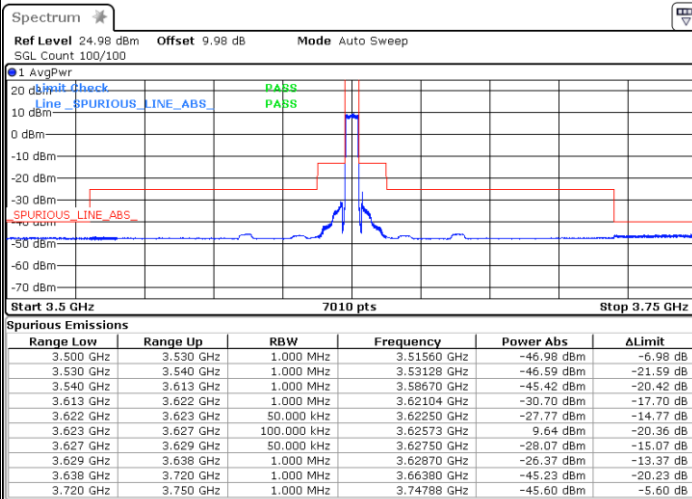

Date: 1.AUG.2020 14:45:42

Lowest Channel / FullIRB

Highest Channel / FullIRB

Date: 1.AUG.2020 13:12:56

Date: 1.AUG.2020 13:38:22

LTE Band 48 / 20MHz

64QAM

Lowest Channel / 1RB0

Highest Channel / 1RBmax

Date: 1.AUG.2020 13:16:43

Date: 1.AUG.2020 14:36:04

Lowest Channel / FullRB

Highest Channel/ FullRB

Date: 1.AUG.2020 13:14:54

Date: 1.AUG.2020 13:39:30

LTE Band 48 / 5MHz

QPSK

Mid Channel / 1RB0

Mid Channel / 1RBmax

Date: 1.AUG.2020 15:28:13

Date: 1.AUG.2020 15:29:56

Mid Channel / FullIRB

N/A

Date: 1.AUG.2020 15:18:47

LTE Band 48 / 5MHz

16QAM

Mid Channel / 1RB0

Mid Channel / 1RBmax

Date: 1.AUG.2020 15:26:47

Date: 1.AUG.2020 15:31:40

Mid Channel / FullIRB

N/A