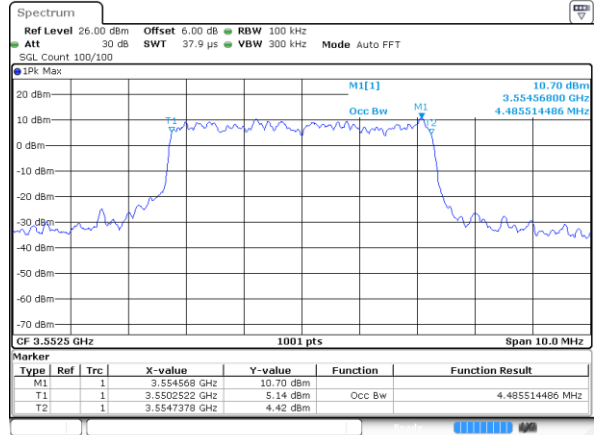

Lowest Channel / 5MHz / 16QAM

Date: 1.AUG.2020 22:22:19