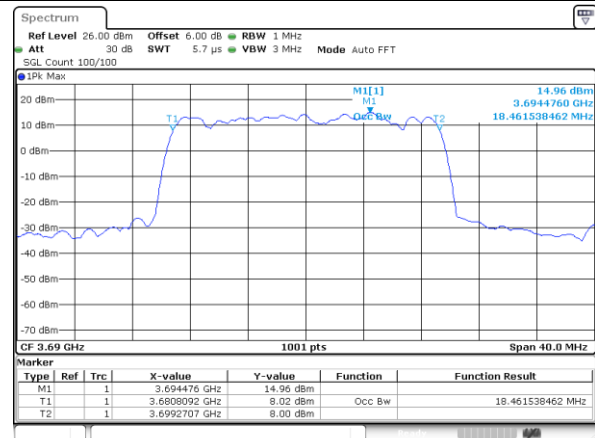

Middle Channel / 15MHz / 64QAM

Date: 1.AUG.2020 22:42:59

Middle Channel / 20MHz / 64QAM

Date: 1.AUG.2020 21:42:48

Highest Channel / 15MHz / 64QAM

Date: 1.AUG.2020 21:37:18

Highest Channel / 20MHz / 64QAM

Date: 1.AUG.2020 21:44:18

Conducted Band Edge

LTE Band 48 / 5MHz

16QAM

Lowest Channel / 1RB0

Highest Channel / 1RBmax

Date: 1.AUG.2020 16:27:00

Date: 1.AUG.2020 14:55:41

Lowest Channel / FullIRB

Highest Channel / FullIRB

Date: 1.AUG.2020 16:31:19

Date: 1.AUG.2020 15:07:48

LTE Band 48 / 5MHz

64QAM

Lowest Channel / 1RB0

Highest Channel / 1RBmax

Date: 1.AUG.2020 16:28:37