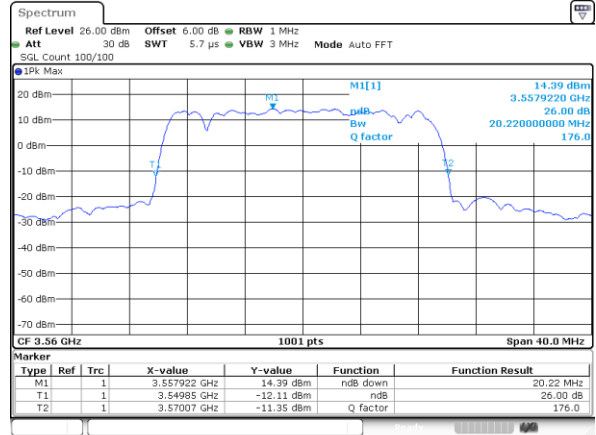

LTE Band 48

Lowest Channel / 15MHz / 64QAM

Date: 1.AUG.2020 22:41:32

Lowest Channel / 20MHz / 64QAM

Date: 1.AUG.2020 21:39:16

Middle Channel / 15MHz / 64QAM

Date: 1.AUG.2020 22:43:06

Middle Channel / 20MHz / 64QAM

Date: 1.AUG.2020 21:42:57

Highest Channel / 15MHz / 64QAM

Date: 1.AUG.2020 21:37:28

Highest Channel / 20MHz / 64QAM

Date: 1.AUG.2020 21:44:26

Occupied Bandwidth

Mode	LTE Band 48 : 99%OBW(MHz)											
BW	1.4MHz		3MHz		5MHz		10MHz		15MHz		20MHz	
Mod.	QPSK	16QAM	QPSK	16QAM	QPSK	16QAM	QPSK	16QAM	QPSK	16QAM	QPSK	16QAM
Lowest CH	-	-	-	-	4.52	4.49	9.09	9.05	13.43	13.46	18.34	18.38
Middle CH	-	-	-	-	4.49	4.53	9.01	9.05	13.49	13.43	18.42	18.18
Highest CH	-	-	-	-	4.48	4.50	8.99	9.11	13.40	13.46	18.34	18.18
Mode	LTE Band 48 : 99%OBW(MHz)											
BW	1.4MHz		3MHz		5MHz		10MHz		15MHz		20MHz	
Mod.	64QAM		64QAM		64QAM		64QAM		64QAM		64QAM	
Lowest CH	-	-	-	-	4.55	-	9.01	-	13.40	-	18.34	-
Middle CH	-	-	-	-	4.48	-	9.09	-	13.52	-	18.30	-
Highest CH	-	-	-	-	4.49	-	9.05	-	13.43	-	18.46	-