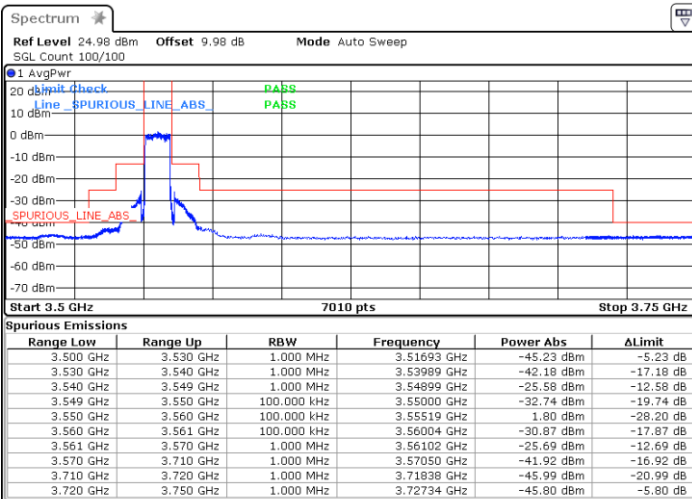

Date: 1.AUG.2020 14:53:51

Lowest Channel / FullIRB

Highest Channel / FullIRB

Date: 1.AUG.2020 16:29:59

Date: 1.AUG.2020 15:06:15

LTE Band 48 / 10MHz

QPSK

Lowest Channel / 1RB0

Highest Channel / 1RBmax

Date: 1.AUG.2020 16:48:48

Date: 1.AUG.2020 17:24:10

Lowest Channel / FullIRB

Highest Channel / FullIRB

Date: 1.AUG.2020 16:43:43

Date: 1.AUG.2020 17:18:16

LTE Band 48 / 10MHz

16QAM

Lowest Channel / 1RB0

Highest Channel / 1RBmax

Date: 1.AUG.2020 16:48:25

Date: 1.AUG.2020 17:23:07

Lowest Channel / FullRB

Highest Channel / FullRB

Date: 1.AUG.2020 16:45:05

Date: 1.AUG.2020 17:18:39

LTE Band 48 / 10MHz

64QAM

Lowest Channel / 1RB0

Highest Channel / 1RBmax

Date: 1.AUG.2020 16:47:58

Date: 1.AUG.2020 17:21:29

Lowest Channel / FullRB