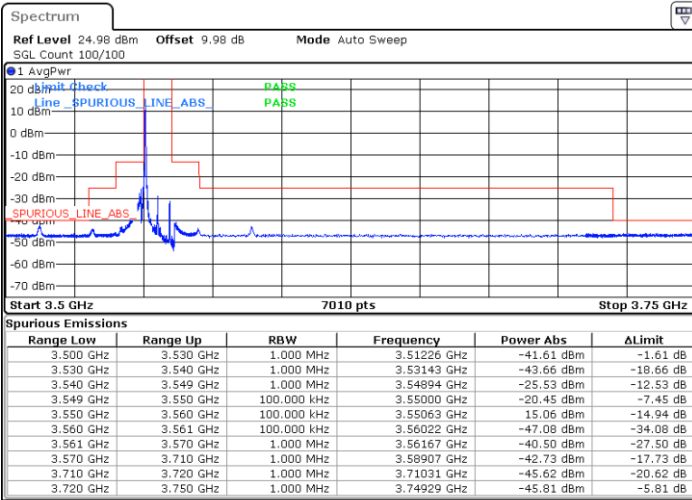

Date: 1.AUG.2020 14:53:51

Lowest Channel / FullIRB

Highest Channel / FullIRB

Date: 1.AUG.2020 16:29:59

Date: 1.AUG.2020 15:06:15

LTE Band 48 / 10MHz

QPSK

Lowest Channel / 1RB0

Highest Channel / 1RBmax

Date: 1.AUG.2020 16:48:48

Date: 1.AUG.2020 17:24:10

Lowest Channel / FullIRB

Highest Channel / FullIRB

Date: 1.AUG.2020 16:43:43

Date: 1.AUG.2020 17:18:16

LTE Band 48 / 10MHz

16QAM

Lowest Channel / 1RB0

Highest Channel / 1RBmax

Date: 1.AUG.2020 16:48:25

Date: 1.AUG.2020 17:23:07

Lowest Channel / FullRB

Highest Channel / FullRB

Date: 1.AUG.2020 16:45:05

Date: 1.AUG.2020 17:18:39

LTE Band 48 / 10MHz

64QAM

Lowest Channel / 1RB0

Highest Channel / 1RBmax

Date: 1.AUG.2020 16:47:58

Date: 1.AUG.2020 17:21:29

Lowest Channel / FullRB