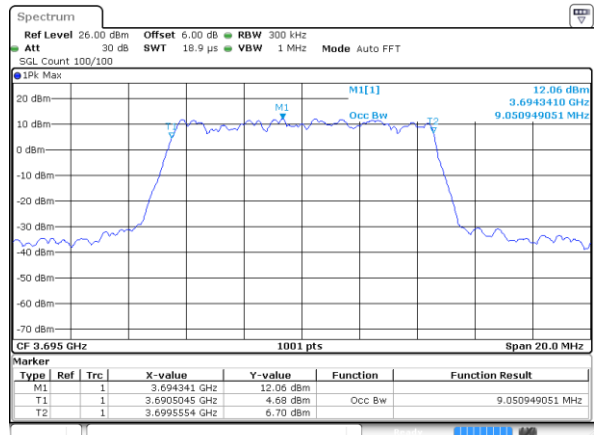

Middle Channel / 20MHz / 16QAM

Date: 1.AUG.2020 21:42:19

Highest Channel / 20MHz / QPSK

Date: 1.AUG.2020 21:45:16

Highest Channel / 20MHz / 16QAM

Date: 1.AUG.2020 21:44:46

LTE Band 48

Lowest Channel / 5MHz / 64QAM

Date: 1.AUG.2020 22:23:01

Lowest Channel / 10MHz / 64QAM

Date: 1.AUG.2020 22:30:08

Middle Channel / 5MHz / 64QAM

Date: 1.AUG.2020 22:24:16

Middle Channel / 10MHz / 64QAM

Date: 1.AUG.2020 22:35:51

Highest Channel / 5MHz / 64QAM

Date: 1.AUG.2020 22:27:51

Highest Channel / 10MHz / 64QAM

Date: 1.AUG.2020 22:36:59

LTE Band 48

Lowest Channel / 15MHz / 64QAM

Date: 1.AUG.2020 22:41:24

Lowest Channel / 20MHz / 64QAM

Date: 1.AUG.2020 21:39:08