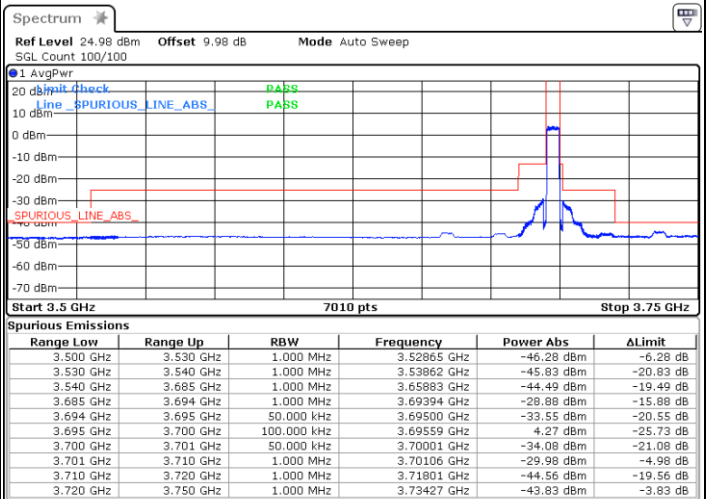

Conducted Band Edge

LTE Band 48 / 5MHz

16QAM

Lowest Channel / 1RB0

Highest Channel / 1RBmax

Date: 1.AUG.2020 16:27:00

Date: 1.AUG.2020 14:55:41

Lowest Channel / FullIRB

Highest Channel / FullIRB

Date: 1.AUG.2020 16:31:19

Date: 1.AUG.2020 15:07:48

LTE Band 48 / 5MHz

64QAM

Lowest Channel / 1RB0

Highest Channel / 1RBmax

Date: 1.AUG.2020 16:28:37

Date: 1.AUG.2020 14:53:51

Lowest Channel / FullIRB

Highest Channel / FullIRB

Date: 1.AUG.2020 16:29:59

Date: 1.AUG.2020 15:06:15

LTE Band 48 / 10MHz

QPSK

Lowest Channel / 1RB0

Highest Channel / 1RBmax

Date: 1.AUG.2020 16:48:48

Date: 1.AUG.2020 17:24:10

Lowest Channel / FullIRB

Highest Channel / FullIRB

Date: 1.AUG.2020 16:43:43

Date: 1.AUG.2020 17:18:16

LTE Band 48 / 10MHz