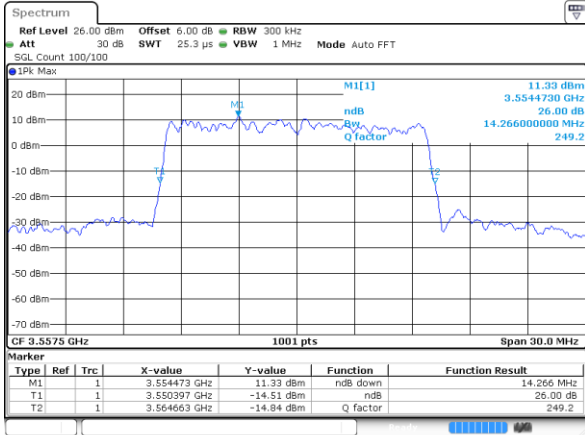

LTE Band 48

Lowest Channel / 15MHz / 64QAM

Date: 1.AUG.2020 22:41:32

Lowest Channel / 20MHz / 64QAM

Date: 1.AUG.2020 21:39:16

Middle Channel / 15MHz / 64QAM

Date: 1.AUG.2020 22:43:06

Middle Channel / 20MHz / 64QAM

Date: 1.AUG.2020 21:42:57

Highest Channel / 15MHz / 64QAM

Date: 1.AUG.2020 21:37:28

Highest Channel / 20MHz / 64QAM

Date: 1.AUG.2020 21:44:26

Occupied Bandwidth

Mode	LTE Band 48 : 99%OBW(MHz)											
BW	1.4MHz		3MHz		5MHz		10MHz		15MHz		20MHz	
Mod.	QPSK	16QAM	QPSK	16QAM	QPSK	16QAM	QPSK	16QAM	QPSK	16QAM	QPSK	16QAM
Lowest CH	-	-	-	-	4.52	4.49	9.09	9.05	13.43	13.46	18.34	18.38
Middle CH	-	-	-	-	4.49	4.53	9.01	9.05	13.49	13.43	18.42	18.18
Highest CH	-	-	-	-	4.48	4.50	8.99	9.11	13.40	13.46	18.34	18.18
Mode	LTE Band 48 : 99%OBW(MHz)											
BW	1.4MHz		3MHz		5MHz		10MHz		15MHz		20MHz	
Mod.	64QAM		64QAM		64QAM		64QAM		64QAM		64QAM	
Lowest CH	-	-	-	-	4.55	-	9.01	-	13.40	-	18.34	-
Middle CH	-	-	-	-	4.48	-	9.09	-	13.52	-	18.30	-
Highest CH	-	-	-	-	4.49	-	9.05	-	13.43	-	18.46	-