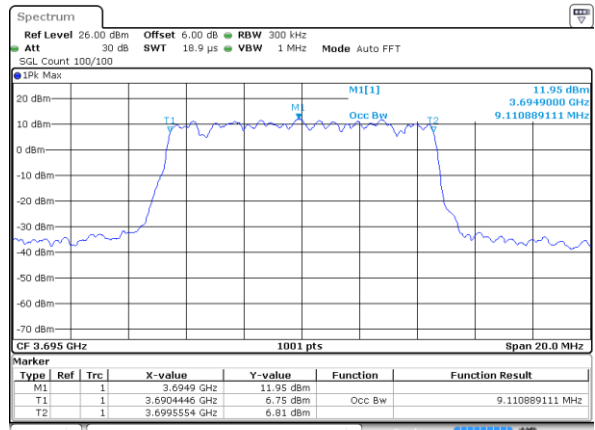

Date: 1.AUG.2020 22:24:50

Highest Channel / 5MHz / QPSK

Date: 1.AUG.2020 22:26:43

Highest Channel / 5MHz / 16QAM

Date: 1.AUG.2020 22:27:21

LTE Band 48

Lowest Channel / 10MHz / QPSK

Date: 1.AUG.2020 22:31:13

Lowest Channel / 10MHz / 16QAM

Date: 1.AUG.2020 22:30:46

Middle Channel / 10MHz / QPSK

Date: 1.AUG.2020 22:32:13

Middle Channel / 10MHz / 16QAM

Date: 1.AUG.2020 22:34:34

Highest Channel / 10MHz / QPSK

Date: 1.AUG.2020 22:38:54

Highest Channel / 10MHz / 16QAM

Date: 1.AUG.2020 22:37:55

LTE Band 48

Lowest Channel / 15MHz / QPSK

Lowest Channel / 15MHz / 16QAM

Middle Channel / 15MHz / QPSK

Middle Channel / 15MHz / 16QAM

Highest Channel / 15MHz / QPSK