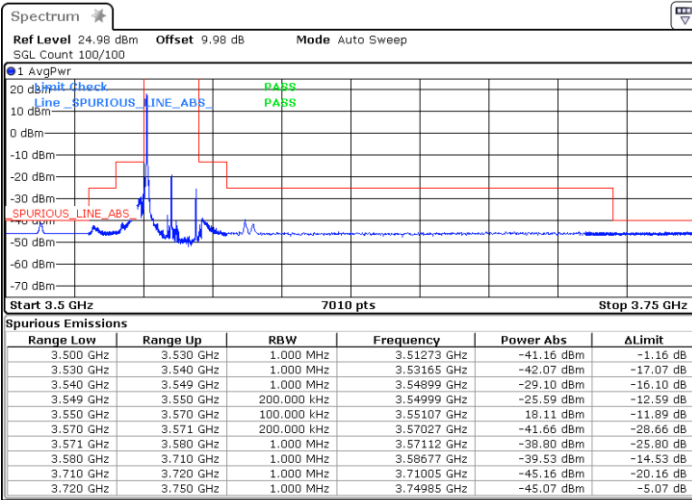

Date: 1.AUG.2020 19:18:53

LTE Band 48 / 20MHz

QPSK

Lowest Channel / 1RB0

Highest Channel / 1RBmax

Date: 1.AUG.2020 13:20:11

Date: 1.AUG.2020 14:36:04

Lowest Channel / FullIRB

Highest Channel / FullIRB

Date: 1.AUG.2020 13:11:14

Date: 1.AUG.2020 13:37:32

LTE Band 48 / 20MHz

16QAM

Lowest Channel / 1RB0

Highest Channel / 1RBmax

Date: 1.AUG.2020 13:18:24

Date: 1.AUG.2020 14:45:42

Lowest Channel / FullIRB

Highest Channel / FullIRB

Date: 1.AUG.2020 13:12:56

Date: 1.AUG.2020 13:38:22

LTE Band 48 / 20MHz

64QAM

Lowest Channel / 1RB0

Highest Channel / 1RBmax

Date: 1.AUG.2020 13:16:43

Date: 1.AUG.2020 14:36:04

Lowest Channel / FullRB

Highest Channel/ FullRB

Date: 1.AUG.2020 13:14:54

Date: 1.AUG.2020 13:39:30

LTE Band 48 / 5MHz