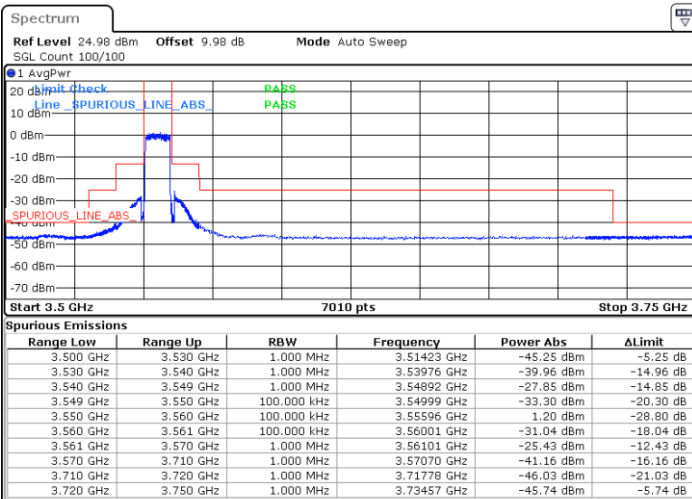

Highest Channel / 1RBmax

Date: 1.AUG.2020 16:48:48

Date: 1.AUG.2020 17:24:10

Lowest Channel / FullIRB

Highest Channel / FullIRB

Date: 1.AUG.2020 16:43:43

Date: 1.AUG.2020 17:18:16

LTE Band 48 / 10MHz

Date: 1.AUG.2020 17:18:39

LTE Band 48 / 10MHz

64QAM

Lowest Channel / 1RB0

Highest Channel / 1RBmax

Date: 1.AUG.2020 16:47:58

Date: 1.AUG.2020 17:21:29

Lowest Channel / FullRB

Highest Channel/ FullRB

Date: 1.AUG.2020 16:45:24

Date: 1.AUG.2020 17:19:04

LTE Band 48 / 15MHz

QPSK

Lowest Channel / 1RB0

Highest Channel / 1RBmax

Date: 1.AUG.2020 18:18:35

Date: 1.AUG.2020 19:15:11

Lowest Channel / FullIRB

Highest Channel/ FullIRB

Date: 1.AUG.2020 18:23:05

Date: 1.AUG.2020 19:21:26

LTE Band 48 / 15MHz

16QAM

Lowest Channel / 1RB0