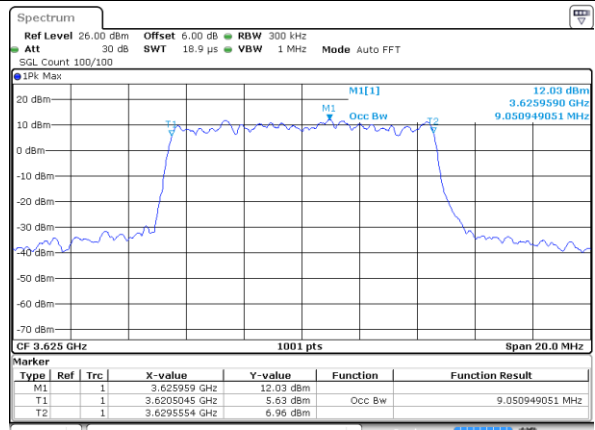

Middle Channel / 10MHz / 16QAM

Date: 1.AUG.2020 22:34:34