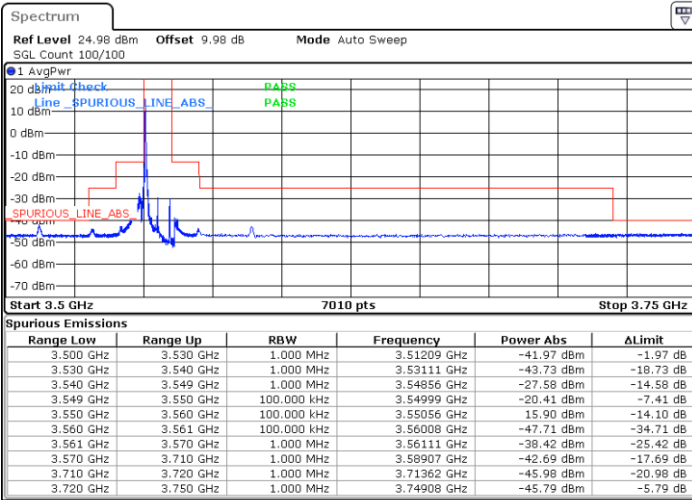

Highest Channel / FullIRB

Date: 1.AUG.2020 16:31:19

Date: 1.AUG.2020 15:07:48

LTE Band 48 / 5MHz

64QAM

Lowest Channel / 1RB0

Highest Channel / 1RBmax

Date: 1.AUG.2020 16:28:37

Date: 1.AUG.2020 14:53:51

Lowest Channel / FullIRB

Highest Channel / FullIRB

Date: 1.AUG.2020 16:29:59

Date: 1.AUG.2020 15:06:15

LTE Band 48 / 10MHz

QPSK

Lowest Channel / 1RB0

Highest Channel / 1RBmax

Date: 1.AUG.2020 16:48:48

Date: 1.AUG.2020 17:24:10

Lowest Channel / FullIRB

Highest Channel / FullIRB

Date: 1.AUG.2020 16:43:43

Date: 1.AUG.2020 17:18:16

LTE Band 48 / 10MHz