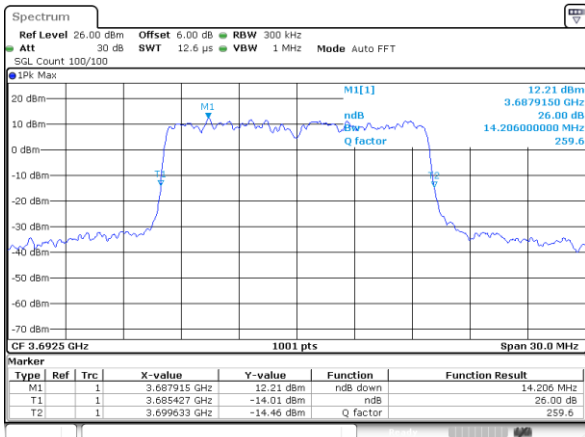

LTE Band 48

Lowest Channel / 15MHz / 64QAM

Date: 1.AUG.2020 22:41:32

Lowest Channel / 20MHz / 64QAM

Date: 1.AUG.2020 21:39:16

Middle Channel / 15MHz / 64QAM

Date: 1.AUG.2020 22:43:06

Middle Channel / 20MHz / 64QAM

Date: 1.AUG.2020 21:42:57

Highest Channel / 15MHz / 64QAM

Date: 1.AUG.2020 21:37:28

Highest Channel / 20MHz / 64QAM

Date: 1.AUG.2020 21:44:26

Occupied Bandwidth

Mode	LTE Band 48 : 99%OBW(MHz)											
BW	1.4MHz		3MHz		5MHz		10MHz		15MHz		20MHz	
Mod.	QPSK	16QAM	QPSK	16QAM	QPSK	16QAM	QPSK	16QAM	QPSK	16QAM	QPSK	16QAM
Lowest CH	-	-	-	-	4.52	4.49	9.09	9.05	13.43	13.46	18.34	18.38
Middle CH	-	-	-	-	4.49	4.53	9.01	9.05	13.49	13.43	18.42	18.18
Highest CH	-	-	-	-	4.48	4.50	8.99	9.11	13.40	13.46	18.34	18.18
Mode	LTE Band 48 : 99%OBW(MHz)											
BW	1.4MHz		3MHz		5MHz		10MHz		15MHz		20MHz	
Mod.	64QAM		64QAM		64QAM		64QAM		64QAM		64QAM	
Lowest CH	-	-	-	-	4.55	-	9.01	-	13.40	-	18.34	-
Middle CH	-	-	-	-	4.48	-	9.09	-	13.52	-	18.30	-
Highest CH	-	-	-	-	4.49	-	9.05	-	13.43	-	18.46	-