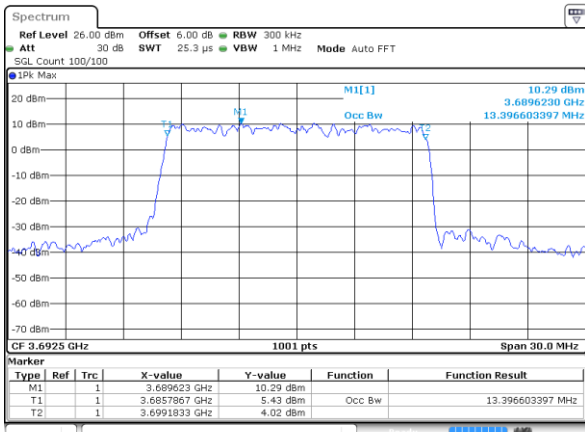

Highest Channel / 10MHz / 16QAM

Date: 1.AUG.2020 22:37:55

LTE Band 48

Lowest Channel / 15MHz / QPSK

Lowest Channel / 15MHz / 16QAM

Middle Channel / 15MHz / QPSK

Middle Channel / 15MHz / 16QAM

Highest Channel / 15MHz / QPSK

Highest Channel / 15MHz / 16QAM

LTE Band 48

Lowest Channel / 20MHz / QPSK

Date: 1.AUG.2020 21:40:14

Lowest Channel / 20MHz / 16QAM

Date: 1.AUG.2020 21:39:36

Middle Channel / 20MHz / QPSK

Date: 1.AUG.2020 21:41:40