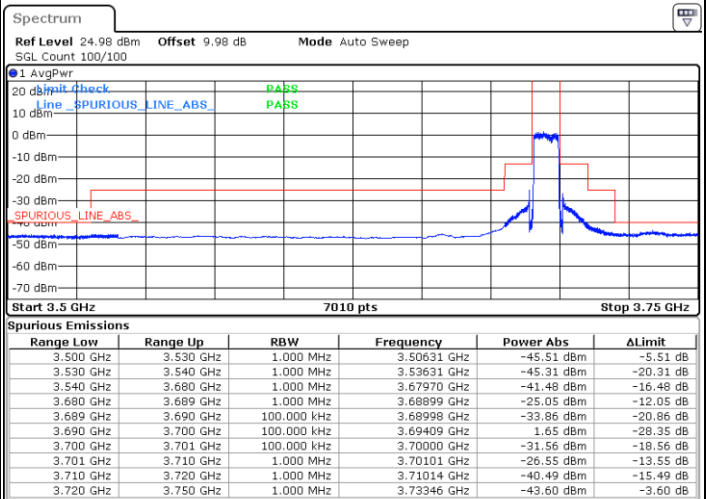

Highest Channel / 1RBmax

Date: 1.AUG.2020 16:48:48

Date: 1.AUG.2020 17:24:10

Lowest Channel / FullIRB

Highest Channel / FullIRB

Date: 1.AUG.2020 16:43:43

Date: 1.AUG.2020 17:18:16

LTE Band 48 / 10MHz

Date: 1.AUG.2020 17:18:39

LTE Band 48 / 10MHz

64QAM

Lowest Channel / 1RB0

Highest Channel / 1RBmax

Date: 1.AUG.2020 16:47:58

Date: 1.AUG.2020 17:21:29

Lowest Channel / FullRB

Highest Channel/ FullRB

Date: 1.AUG.2020 16:45:24

Date: 1.AUG.2020 17:19:04

LTE Band 48 / 15MHz

QPSK

Lowest Channel / 1RB0

Highest Channel / 1RBmax

Date: 1.AUG.2020 18:18:35

Date: 1.AUG.2020 19:15:11

Lowest Channel / FullIRB

Highest Channel/ FullIRB

Date: 1.AUG.2020 18:23:05

Date: 1.AUG.2020 19:21:26

LTE Band 48 / 15MHz

16QAM

Lowest Channel / 1RB0