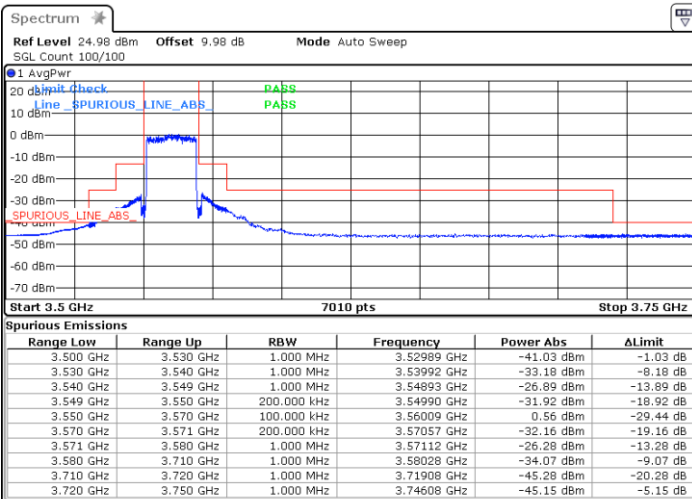

64QAM

Lowest Channel / 1RB0

Highest Channel / 1RBmax

Date: 1.AUG.2020 18:15:56

Date: 1.AUG.2020 19:17:25

Lowest Channel / FullRB

Highest Channel/ FullRB

Date: 1.AUG.2020 18:21:53

Date: 1.AUG.2020 19:18:53

LTE Band 48 / 20MHz

QPSK

Lowest Channel / 1RB0

Highest Channel / 1RBmax

Date: 1.AUG.2020 13:20:11

Date: 1.AUG.2020 14:36:04

Lowest Channel / FullIRB

Highest Channel / FullIRB

Date: 1.AUG.2020 13:11:14

Date: 1.AUG.2020 13:37:32

LTE Band 48 / 20MHz

16QAM

Lowest Channel / 1RB0

Highest Channel / 1RBmax

Date: 1.AUG.2020 13:18:24

Date: 1.AUG.2020 14:45:42

Lowest Channel / FullIRB

Highest Channel / FullIRB

Date: 1.AUG.2020 13:12:56

Date: 1.AUG.2020 13:38:22

LTE Band 48 / 20MHz

64QAM

Lowest Channel / 1RB0