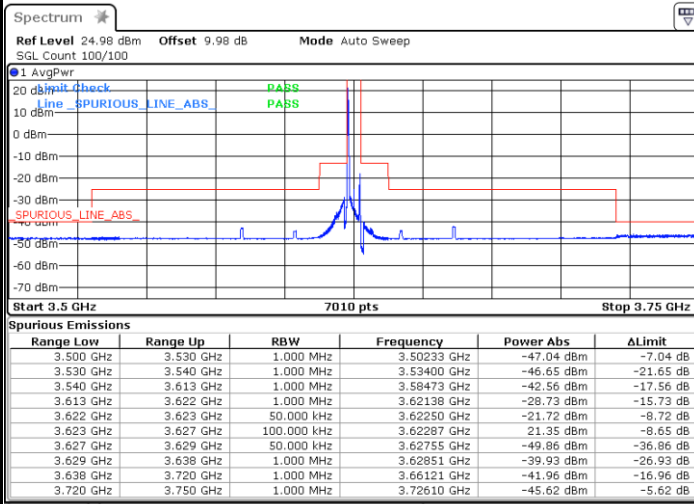

LTE Band 48 / 5MHz

16QAM

Mid Channel / 1RB0

Mid Channel / 1RBmax

Date: 1.AUG.2020 15:26:47

Date: 1.AUG.2020 15:31:40

Mid Channel / FullIRB

N/A

Date: 1.AUG.2020 15:21:33

LTE Band 48 / 5MHz

64QAM

Mid Channel / 1RB0

Mid Channel / 1RBmax

Date: 1.AUG.2020 15:25:22

Date: 1.AUG.2020 15:33:31

Mid Channel / FullIRB