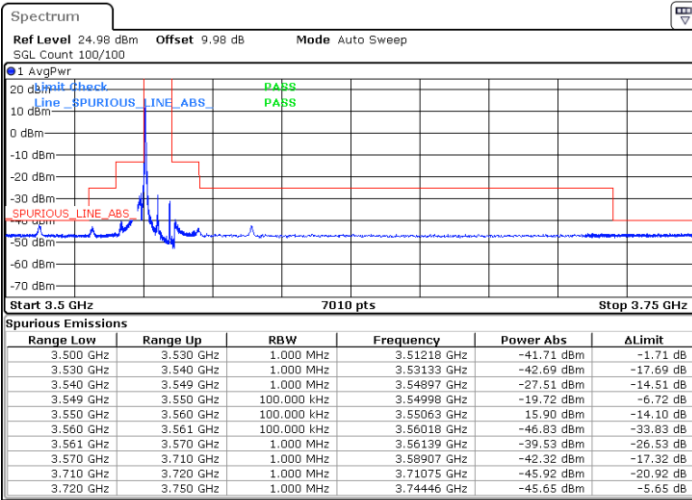

Highest Channel / 1RBmax

Date: 1.AUG.2020 16:48:48

Date: 1.AUG.2020 17:24:10

Lowest Channel / FullIRB

Highest Channel / FullIRB

Date: 1.AUG.2020 16:43:43

Date: 1.AUG.2020 17:18:16

LTE Band 48 / 10MHz

Date: 1.AUG.2020 17:18:39

LTE Band 48 / 10MHz

64QAM

Lowest Channel / 1RB0

Highest Channel / 1RBmax

Date: 1.AUG.2020 16:47:58

Date: 1.AUG.2020 17:21:29

Lowest Channel / FullRB

Highest Channel/ FullRB

Date: 1.AUG.2020 16:45:24

Date: 1.AUG.2020 17:19:04

LTE Band 48 / 15MHz

QPSK

Lowest Channel / 1RB0

Highest Channel / 1RBmax

Date: 1.AUG.2020 18:18:35

Date: 1.AUG.2020 19:15:11

Lowest Channel / FullIRB

Highest Channel/ FullIRB

Date: 1.AUG.2020 18:23:05

Date: 1.AUG.2020 19:21:26

LTE Band 48 / 15MHz

16QAM

Lowest Channel / 1RB0