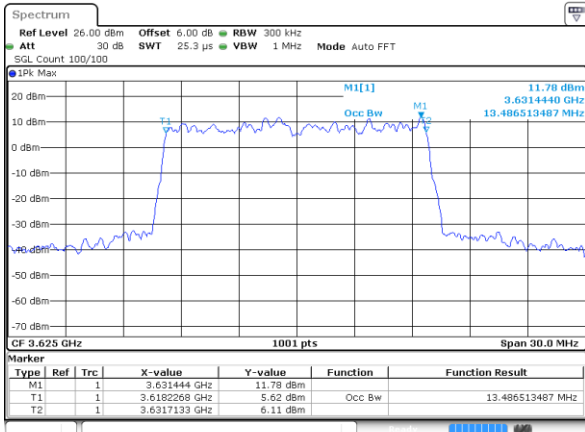

Highest Channel / 10MHz / 16QAM

Date: 1.AUG.2020 22:37:55

LTE Band 48

Lowest Channel / 15MHz / QPSK

Lowest Channel / 15MHz / 16QAM

Middle Channel / 15MHz / QPSK

Middle Channel / 15MHz / 16QAM

Highest Channel / 15MHz / QPSK

Highest Channel / 15MHz / 16QAM

LTE Band 48

Lowest Channel / 20MHz / QPSK

Date: 1.AUG.2020 21:40:14

Lowest Channel / 20MHz / 16QAM

Date: 1.AUG.2020 21:39:36

Middle Channel / 20MHz / QPSK

Date: 1.AUG.2020 21:41:40