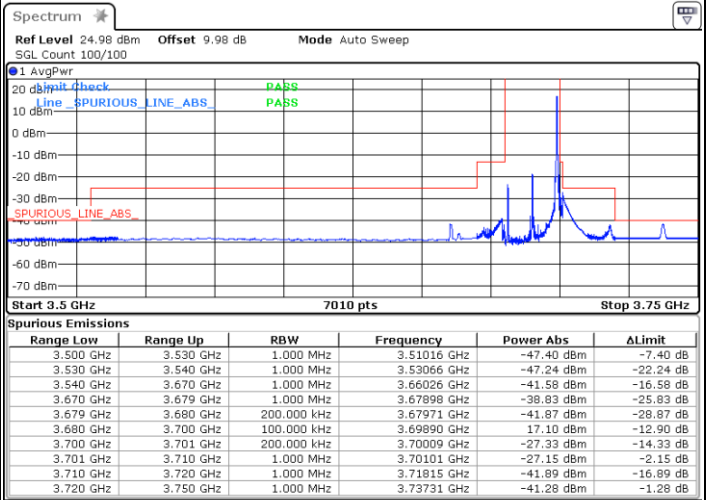

Date: 1.AUG.2020 19:18:53

LTE Band 48 / 20MHz

QPSK

Lowest Channel / 1RB0

Highest Channel / 1RBmax

Date: 1.AUG.2020 13:20:11

Date: 1.AUG.2020 14:36:04

Lowest Channel / FullIRB

Highest Channel / FullIRB

Date: 1.AUG.2020 13:11:14

Date: 1.AUG.2020 13:37:32

LTE Band 48 / 20MHz

16QAM

Lowest Channel / 1RB0

Highest Channel / 1RBmax

Date: 1.AUG.2020 13:18:24

Date: 1.AUG.2020 14:45:42

Lowest Channel / FullIRB

Highest Channel / FullIRB

Date: 1.AUG.2020 13:12:56

Date: 1.AUG.2020 13:38:22

LTE Band 48 / 20MHz

64QAM

Lowest Channel / 1RB0

Highest Channel / 1RBmax

Date: 1.AUG.2020 13:16:43

Date: 1.AUG.2020 14:36:04

Lowest Channel / FullRB

Highest Channel/ FullRB

Date: 1.AUG.2020 13:14:54

Date: 1.AUG.2020 13:39:30

LTE Band 48 / 5MHz