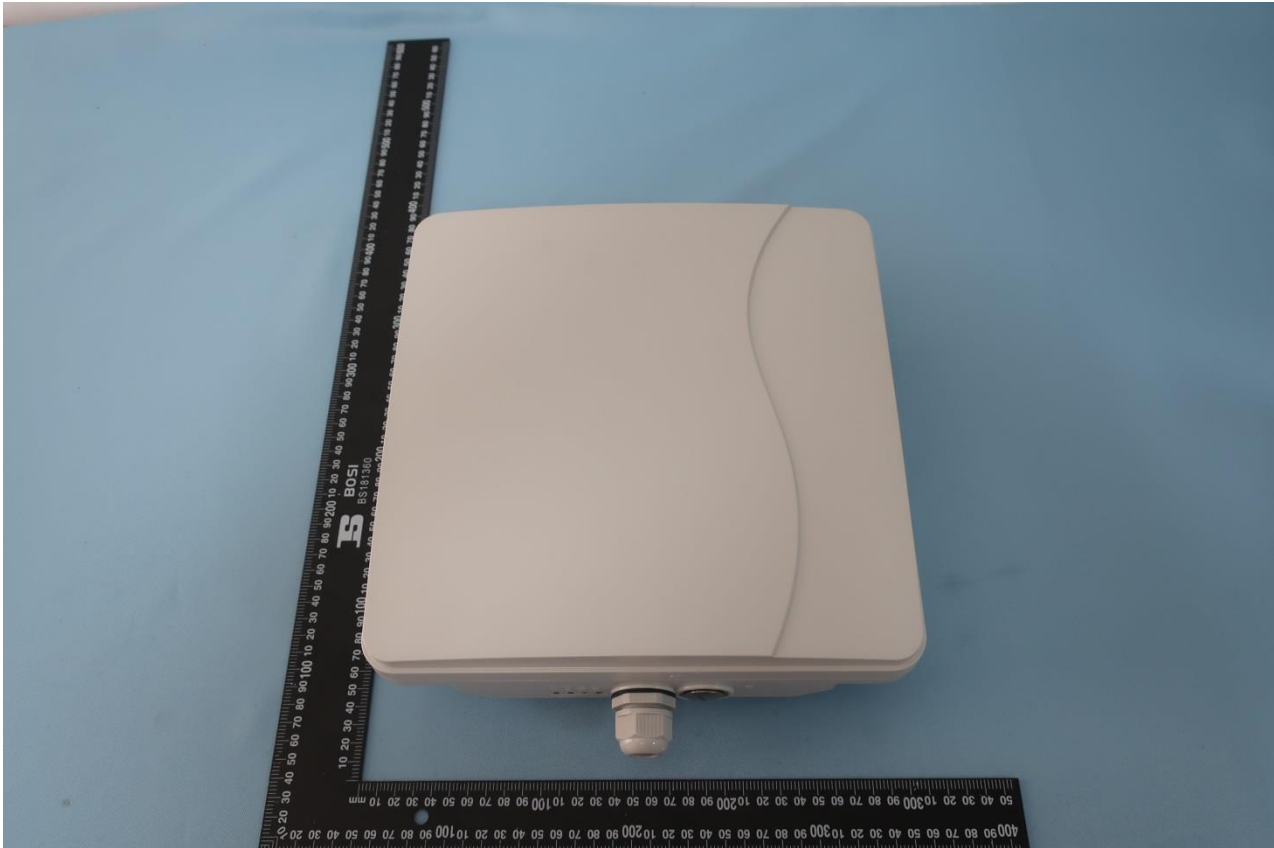

1. External Photograph of EUT

Brand Name: Smawave; Model Name: SRW410

Brand Name: Smawave; Model Name: SRW410

Brand Name: Smawave; Model Name: SRW410

Brand Name: Smawave; Model Name: SRW410

Brand Name: Smawave; Model Name: SRW410

Brand Name: Smawave; Model Name: SRW410

2. Photograph of Accessory

Brand Name: Smawave; Model Name: SRW410

List of Accessory:

Specification of Accessory				
AC Adapter	Brand Name	AQUILSTAR	Model Name	ASSA107A-240050
POE	Brand Name	TOPOW	Model Name	TPT24S24D