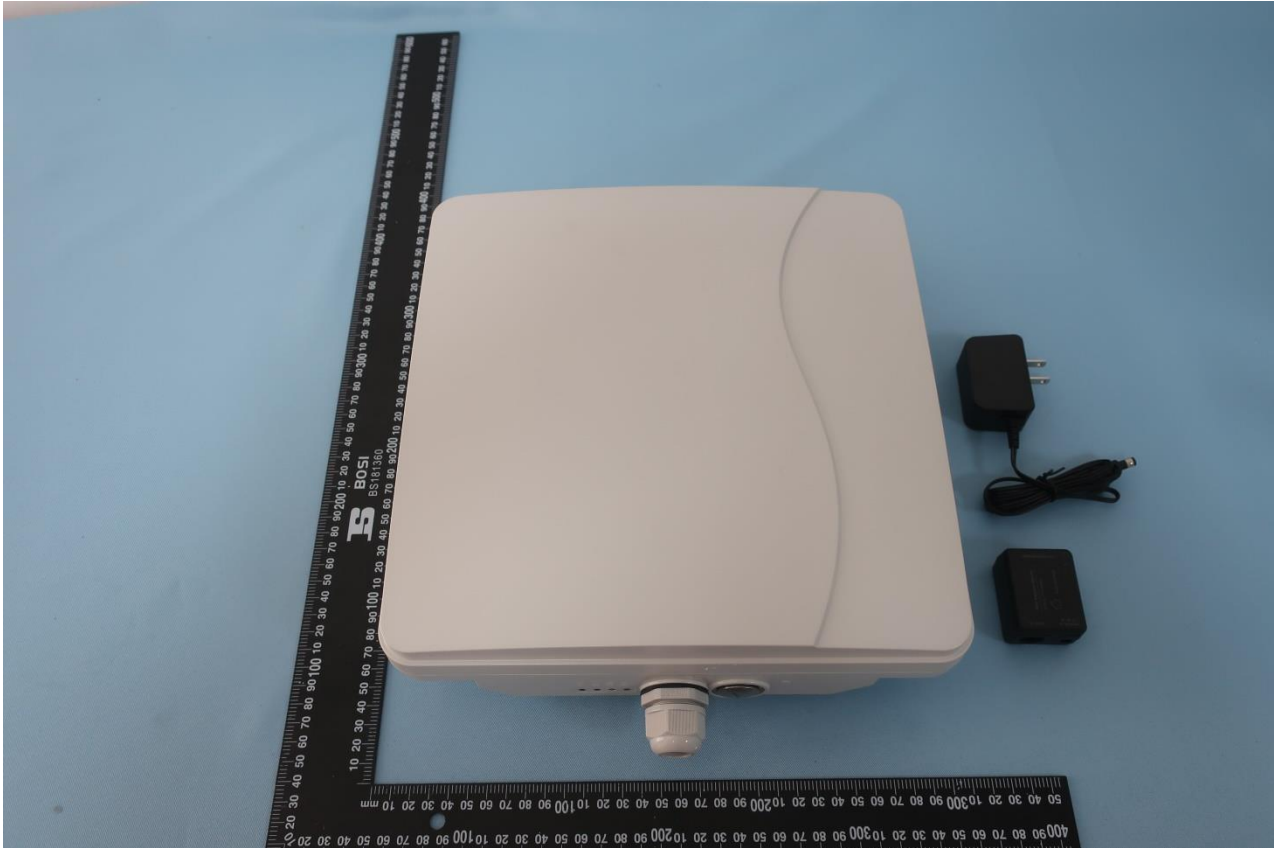

Brand Name: Smawave; Model Name: SRW410