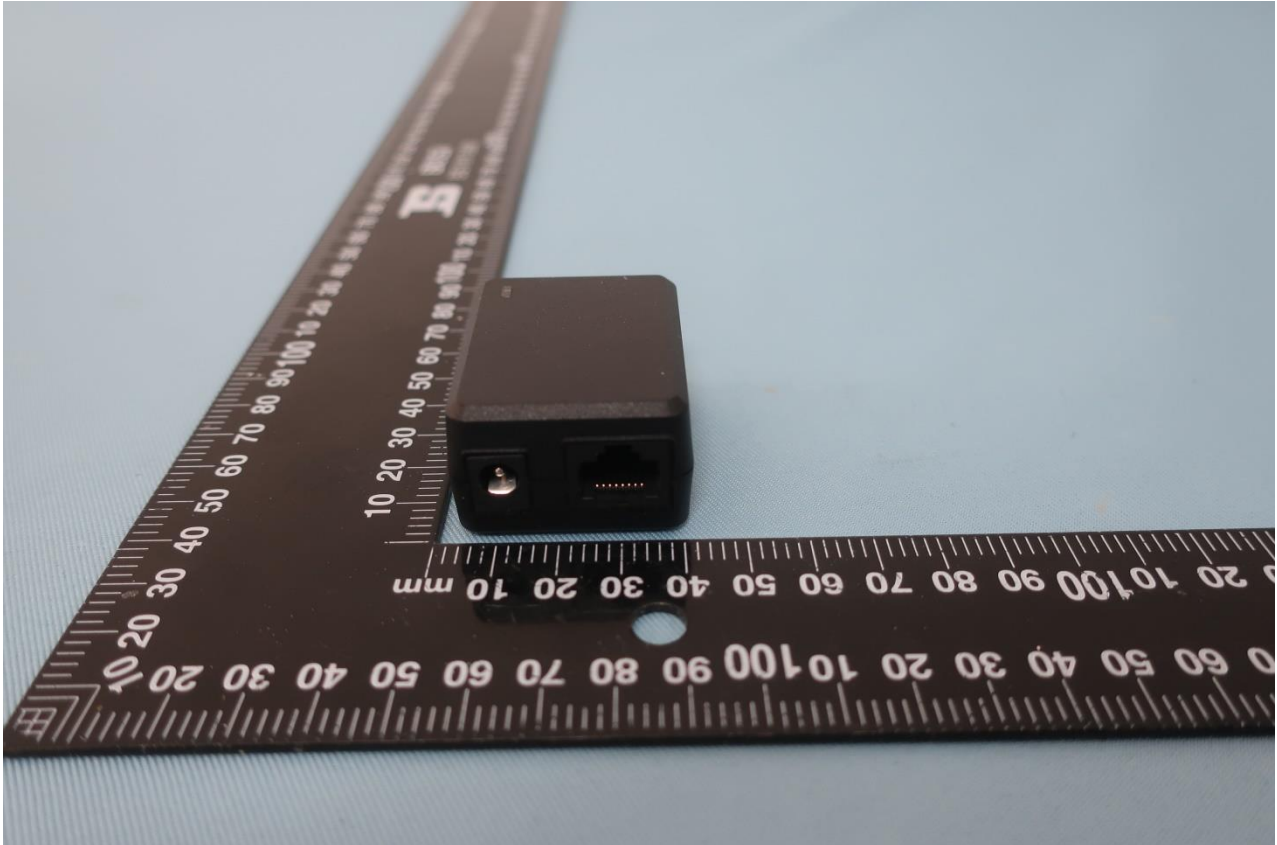

Brand Name: Smawave; Model Name: SRW410