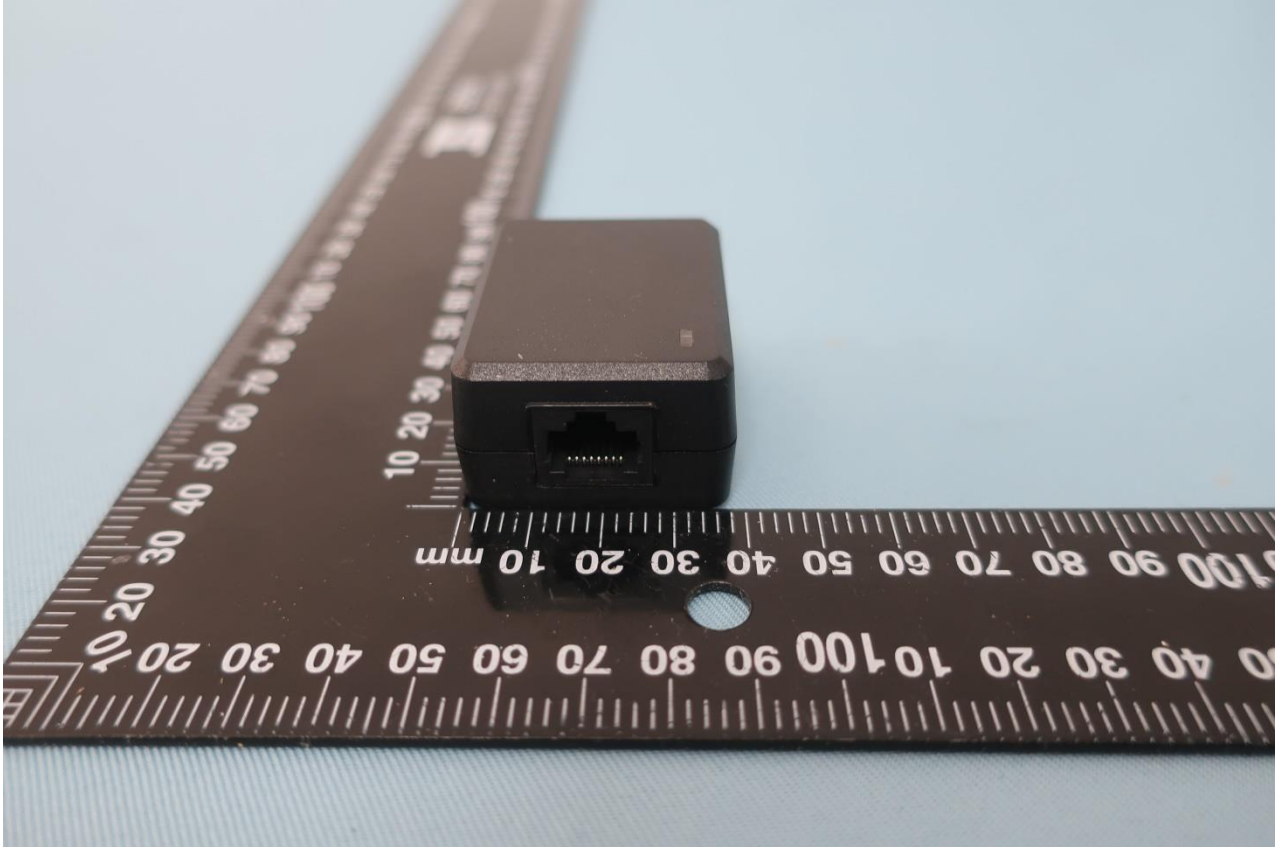

Brand Name: Smawave; Model Name: SRW410