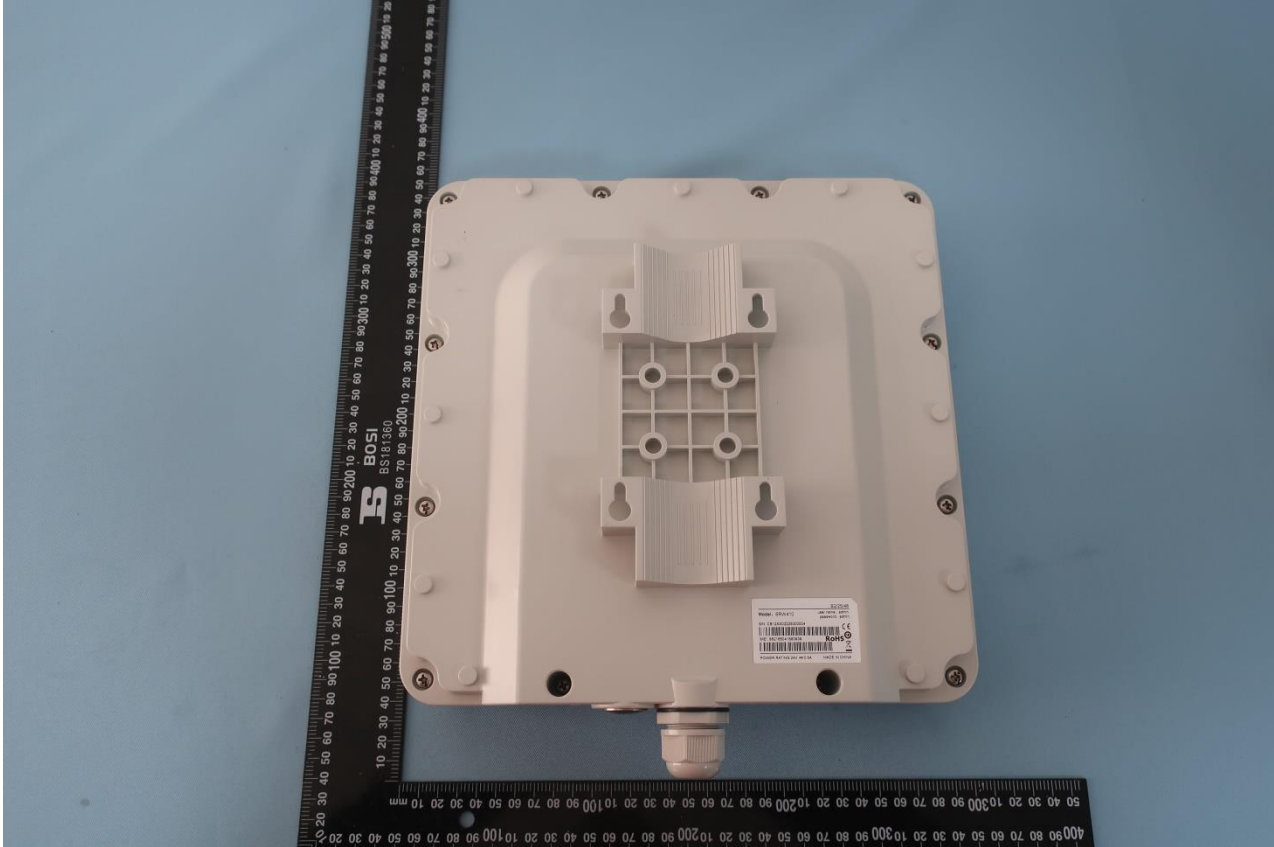

1. External Photograph of EUT

Brand Name: Smawave; Model Name: SRW410

Brand Name: Smawave; Model Name: SRW410

Brand Name: Smawave; Model Name: SRW410

Brand Name: Smawave; Model Name: SRW410

Brand Name: Smawave; Model Name: SRW410

Brand Name: Smawave; Model Name: SRW410

2. Photograph of Accessory

Brand Name: Smawave; Model Name: SRW410

List of Accessory:

Specification of Accessory				
AC Adapter	Brand Name	AQUILSTAR	Model Name	ASSA107A-240050
POE	Brand Name	TOPOW	Model Name	TPT24S24D

Remark: For accessories equipped with this EUT, please refer to the following photos.

Brand Name: Smawave; Model Name: SRW410

Brand Name: Smawave; Model Name: SRW410

AC Adapter

Brand Name: Smawave; Model Name: SRW410