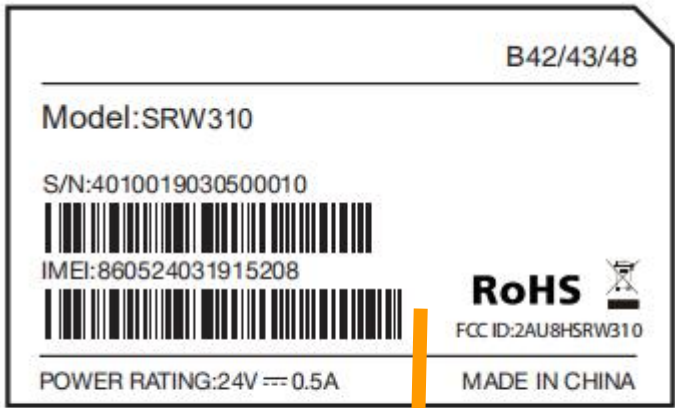

Label Location	
Company:	Shanghai Smawave Technology Co.,Ltd
Model:	SRW310

Size: 50x30mm  
QTY: 1pcs