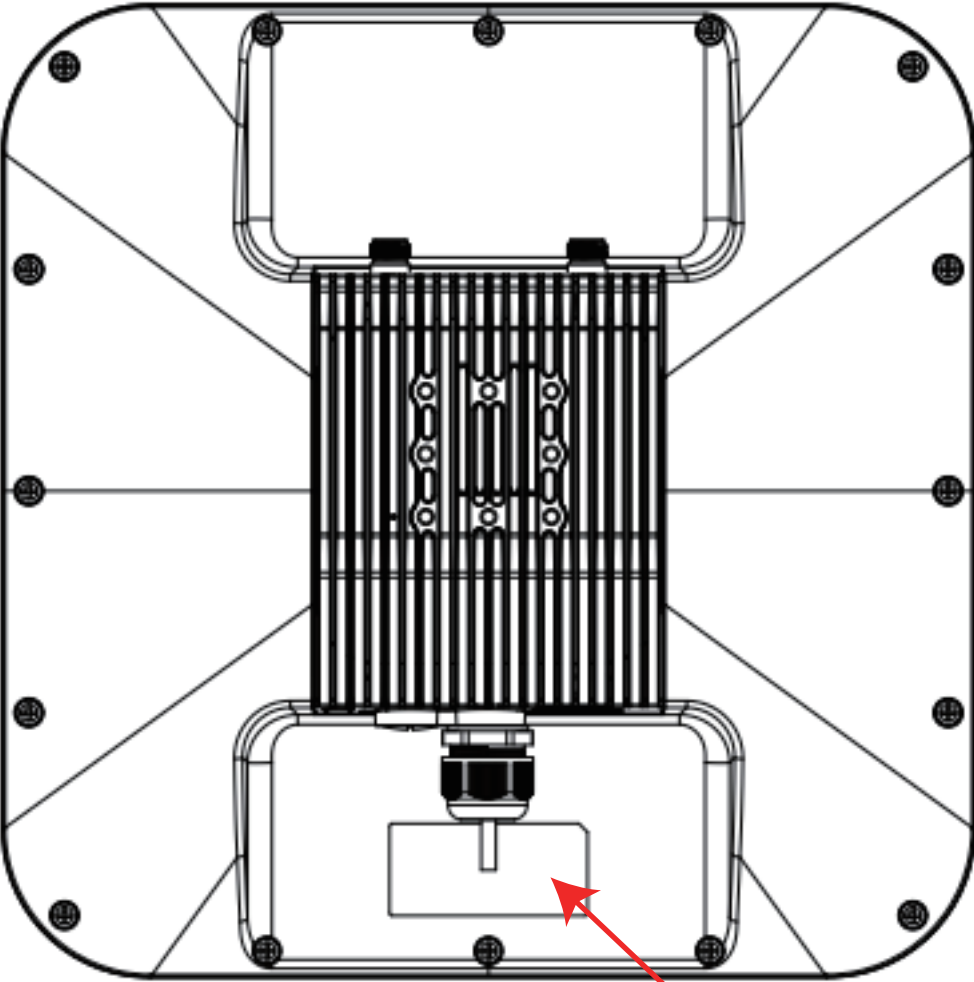

01.Device label

Model: SRU820 Device IP: 192.168.X.X	User name: admin Password: admin
S/N: 1234567890123456  IMEI: 12345678901234  MAC: 123456789012345 	This device complies with Part 15 of the FCC Rules. Operation is subject to the following two conditions: (1) this device may not cause harmful interference, and (2) this device must accept any interference received, including interference that may cause undesired operation. FCC ID: 2AU8HSRU820
POWER RATING: 52V == 0.5A	MADE IN CHINA

Size: 80x37mm
QTY: 1pcs

02.Box label

Model: SRU820 Device IP: 192.168.X.X	
S/N: 1234567890123456  IMEI: 12345678901234  MAC: 123456789012345 	FCC ID: 2AU8HSRU820
POWER RATING: 52V == 0.5A	MADE IN CHINA

Size: 80x50mm
QTY: 1pcs

Label location