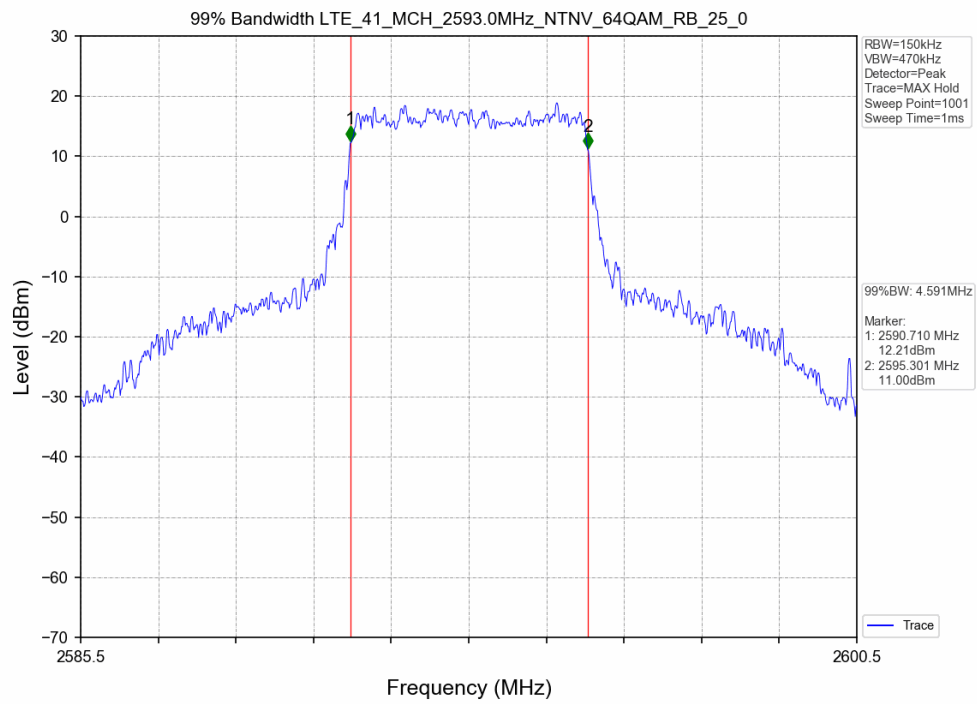

3. 99% & 26dB Bandwidth

3.1 Test Result

Test Band: 41_ 5MHz Bandwidth							
Test Mode	RB Allocation		99% Occupied Bandwidth (MHz)			Limit	Verdict
	Size	Offset	LCH	MCH	HCH		
QPSK	25	0	4.605	4.565	4.827	N/A	PASS
16QAM	25	0	4.582	4.599	5.817	N/A	PASS
64QAM	25	0	4.592	4.591	5.867	N/A	PASS

3.2 Test Graph

Test Band: 41_ 5MHz Bandwidth							
Test Mode	RB Allocation		26dB Bandwidth (MHz)			Limit	Verdict
	Size	Offset	LCH	MCH	HCH		
QPSK	25	0	5.511	5.327	11.341	N/A	PASS
16QAM	25	0	5.488	5.532	11.444	N/A	PASS
64QAM	25	0	5.495	5.423	11.273	N/A	PASS

3.2 Test Graph

Test Band: 41 _ 10MHz Bandwidth							
Test Mode	RB Allocation		99% Occupied Bandwidth (MHz)			Limit	Verdict
	Size	Offset	LCH	MCH	HCH		
QPSK	50	0	9.091	9.077	9.242	N/A	PASS
16QAM	50	0	9.056	9.101	9.573	N/A	PASS
64QAM	50	0	9.028	9.036	9.599	N/A	PASS