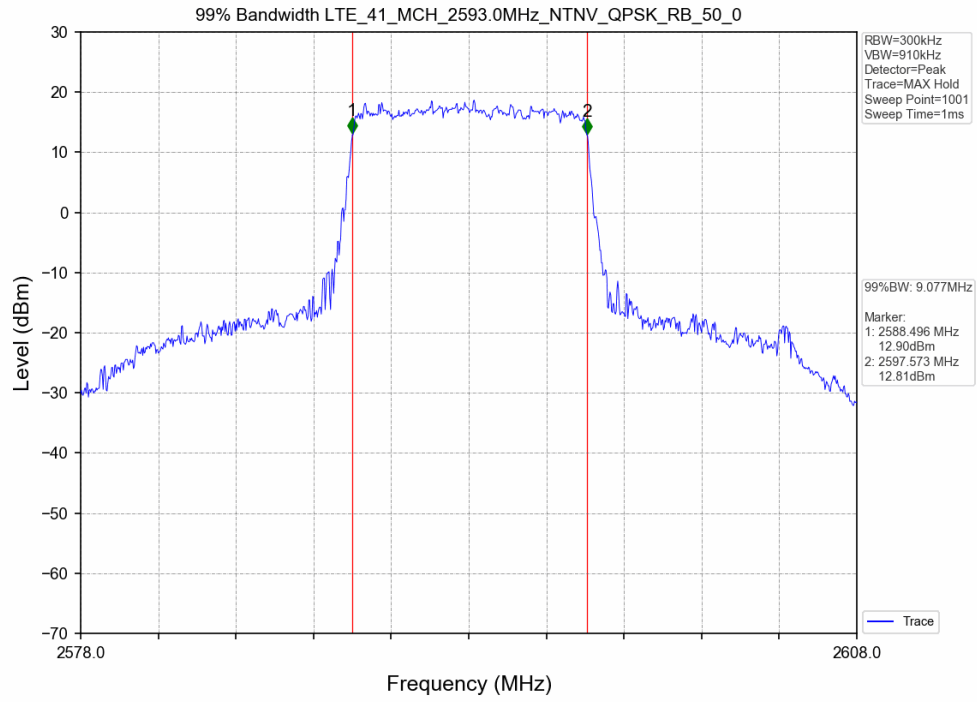

3.2 Test Graph

Test Band: 41 _ 10MHz Bandwidth							
Test Mode	RB Allocation		99% Occupied Bandwidth (MHz)			Limit	Verdict
	Size	Offset	LCH	MCH	HCH		
QPSK	50	0	9.091	9.077	9.242	N/A	PASS
16QAM	50	0	9.056	9.101	9.573	N/A	PASS
64QAM	50	0	9.028	9.036	9.599	N/A	PASS

3.2 Test Graph

Test Band: 41 _ 10MHz Bandwidth							
Test Mode	RB Allocation		26dB Bandwidth (MHz)			Limit	Verdict
	Size	Offset	LCH	MCH	HCH		
QPSK	50	0	10.166	10.210	16.366	N/A	PASS
16QAM	50	0	10.167	10.301	19.538	N/A	PASS
64QAM	50	0	9.961	10.080	17.847	N/A	PASS