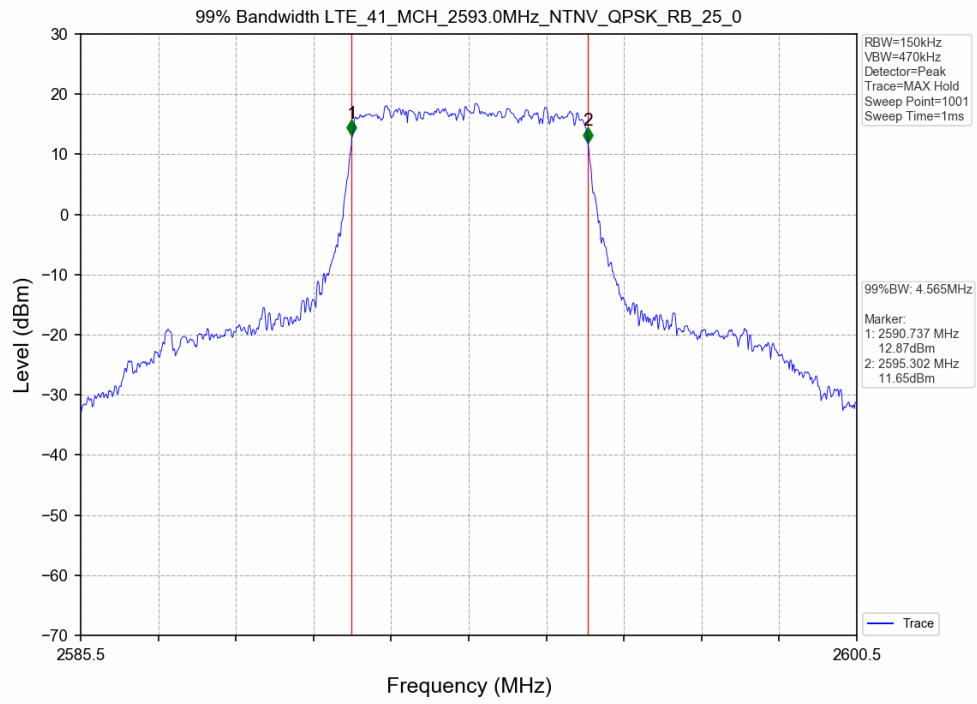

3. 99% & 26dB Bandwidth

3.1 Test Result

Test Band: 41_ 5MHz Bandwidth							
Test Mode	RB Allocation		99% Occupied Bandwidth (MHz)			Limit	Verdict
	Size	Offset	LCH	MCH	HCH		
QPSK	25	0	4.605	4.565	4.827	N/A	PASS
16QAM	25	0	4.582	4.599	5.817	N/A	PASS
64QAM	25	0	4.592	4.591	5.867	N/A	PASS

3.2 Test Graph

Test Band: 41_ 5MHz Bandwidth							
Test Mode	RB Allocation		26dB Bandwidth (MHz)			Limit	Verdict
	Size	Offset	LCH	MCH	HCH		
QPSK	25	0	5.511	5.327	11.341	N/A	PASS
16QAM	25	0	5.488	5.532	11.444	N/A	PASS
64QAM	25	0	5.495	5.423	11.273	N/A	PASS

3.2 Test Graph

Test Band: 41 _ 10MHz Bandwidth							
Test Mode	RB Allocation		99% Occupied Bandwidth (MHz)			Limit	Verdict
	Size	Offset	LCH	MCH	HCH		
QPSK	50	0	9.091	9.077	9.242	N/A	PASS
16QAM	50	0	9.056	9.101	9.573	N/A	PASS
64QAM	50	0	9.028	9.036	9.599	N/A	PASS