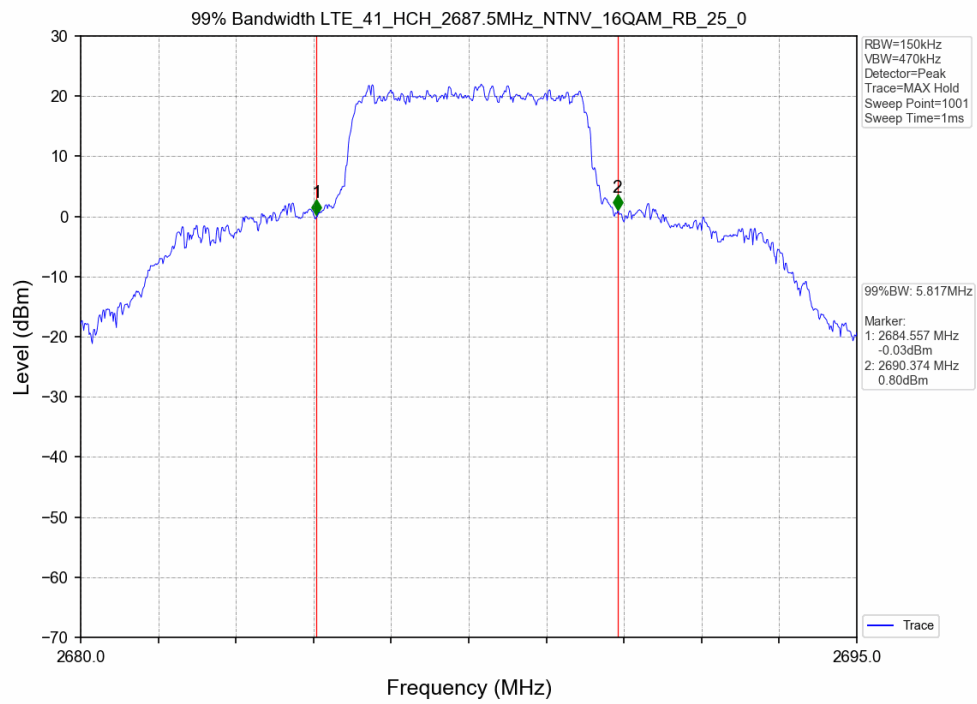

3. 99% & 26dB Bandwidth

3.1 Test Result

Test Band: 41_ 5MHz Bandwidth							
Test Mode	RB Allocation		99% Occupied Bandwidth (MHz)			Limit	Verdict
	Size	Offset	LCH	MCH	HCH		
QPSK	25	0	4.605	4.565	4.827	N/A	PASS
16QAM	25	0	4.582	4.599	5.817	N/A	PASS
64QAM	25	0	4.592	4.591	5.867	N/A	PASS

3.2 Test Graph

Test Band: 41_ 5MHz Bandwidth							
Test Mode	RB Allocation		26dB Bandwidth (MHz)			Limit	Verdict
	Size	Offset	LCH	MCH	HCH		
QPSK	25	0	5.511	5.327	11.341	N/A	PASS
16QAM	25	0	5.488	5.532	11.444	N/A	PASS
64QAM	25	0	5.495	5.423	11.273	N/A	PASS

3.2 Test Graph

Test Band: 41 _ 10MHz Bandwidth							
Test Mode	RB Allocation		99% Occupied Bandwidth (MHz)			Limit	Verdict
	Size	Offset	LCH	MCH	HCH		
QPSK	50	0	9.091	9.077	9.242	N/A	PASS
16QAM	50	0	9.056	9.101	9.573	N/A	PASS
64QAM	50	0	9.028	9.036	9.599	N/A	PASS