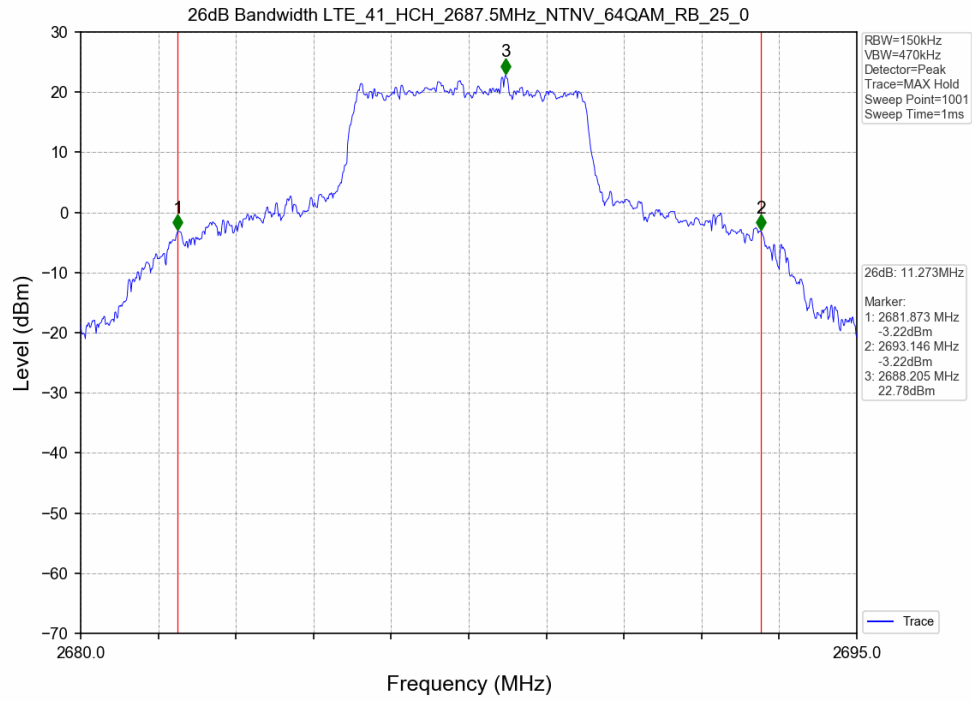

3. 99% & 26dB Bandwidth

3.1 Test Result

Test Band: 41_ 5MHz Bandwidth							
Test Mode	RB Allocation		99% Occupied Bandwidth (MHz)			Limit	Verdict
	Size	Offset	LCH	MCH	HCH		
QPSK	25	0	4.605	4.565	4.827	N/A	PASS
16QAM	25	0	4.582	4.599	5.817	N/A	PASS
64QAM	25	0	4.592	4.591	5.867	N/A	PASS

3.2 Test Graph

Test Band: 41_ 5MHz Bandwidth							
Test Mode	RB Allocation		26dB Bandwidth (MHz)			Limit	Verdict
	Size	Offset	LCH	MCH	HCH		
QPSK	25	0	5.511	5.327	11.341	N/A	PASS
16QAM	25	0	5.488	5.532	11.444	N/A	PASS
64QAM	25	0	5.495	5.423	11.273	N/A	PASS

3.2 Test Graph

Test Band: 41 _ 10MHz Bandwidth							
Test Mode	RB Allocation		99% Occupied Bandwidth (MHz)			Limit	Verdict
	Size	Offset	LCH	MCH	HCH		
QPSK	50	0	9.091	9.077	9.242	N/A	PASS
16QAM	50	0	9.056	9.101	9.573	N/A	PASS
64QAM	50	0	9.028	9.036	9.599	N/A	PASS

3.2 Test Graph

Test Band: 41 _ 10MHz Bandwidth							
Test Mode	RB Allocation		26dB Bandwidth (MHz)			Limit	Verdict
	Size	Offset	LCH	MCH	HCH		
QPSK	50	0	10.166	10.210	16.366	N/A	PASS
16QAM	50	0	10.167	10.301	19.538	N/A	PASS
64QAM	50	0	9.961	10.080	17.847	N/A	PASS