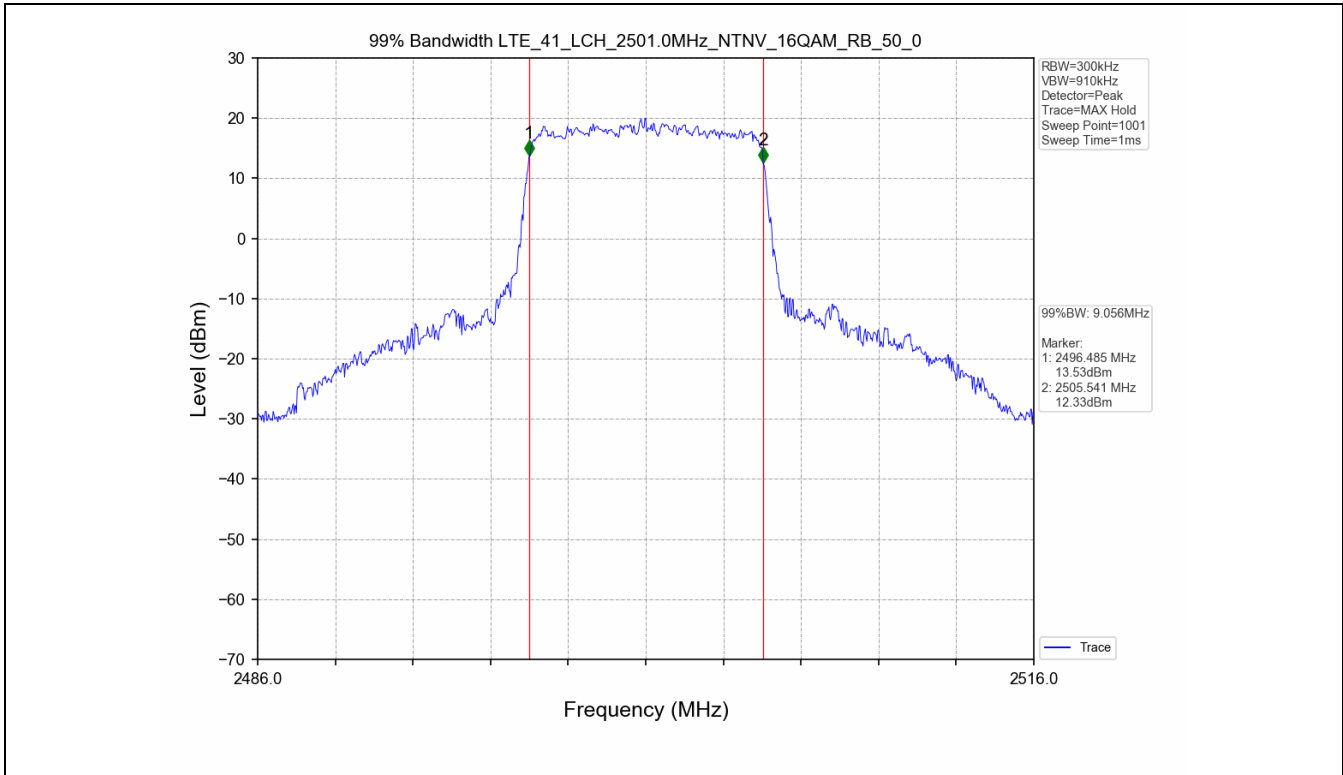

3.2 Test Graph

Test Band: 41 _ 10MHz Bandwidth							
Test Mode	RB Allocation		99% Occupied Bandwidth (MHz)			Limit	Verdict
	Size	Offset	LCH	MCH	HCH		
QPSK	50	0	9.091	9.077	9.242	N/A	PASS
16QAM	50	0	9.056	9.101	9.573	N/A	PASS
64QAM	50	0	9.028	9.036	9.599	N/A	PASS

3.2 Test Graph

Test Band: 41 _ 10MHz Bandwidth							
Test Mode	RB Allocation		26dB Bandwidth (MHz)			Limit	Verdict
	Size	Offset	LCH	MCH	HCH		
QPSK	50	0	10.166	10.210	16.366	N/A	PASS
16QAM	50	0	10.167	10.301	19.538	N/A	PASS
64QAM	50	0	9.961	10.080	17.847	N/A	PASS