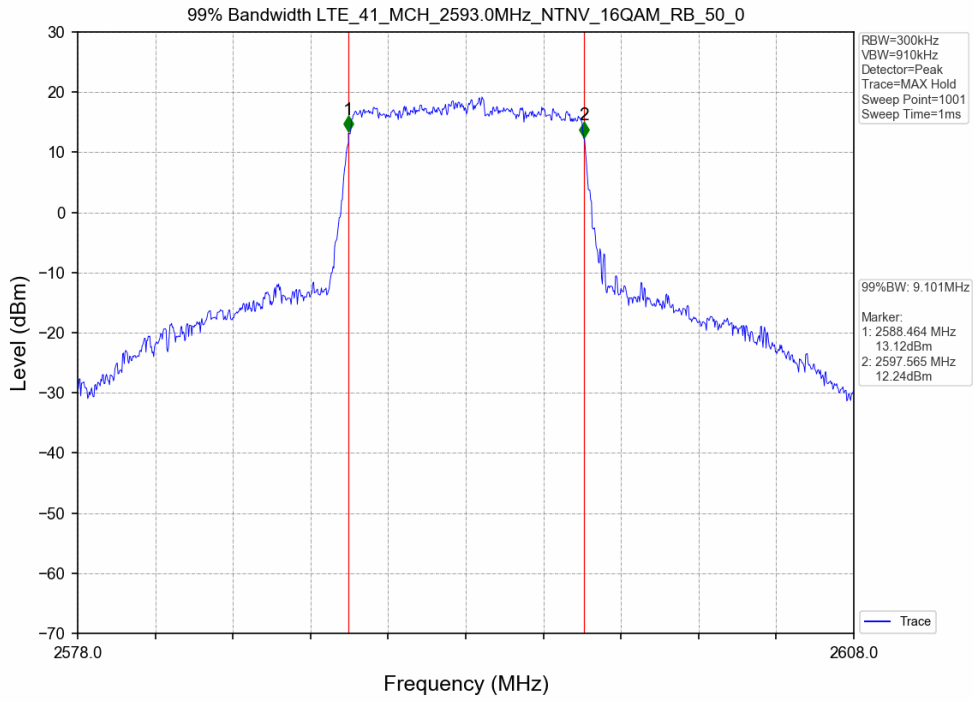

3.2 Test Graph

Test Band: 41 _ 10MHz Bandwidth							
Test Mode	RB Allocation		99% Occupied Bandwidth (MHz)			Limit	Verdict
	Size	Offset	LCH	MCH	HCH		
QPSK	50	0	9.091	9.077	9.242	N/A	PASS
16QAM	50	0	9.056	9.101	9.573	N/A	PASS
64QAM	50	0	9.028	9.036	9.599	N/A	PASS

3.2 Test Graph

Test Band: 41 _ 10MHz Bandwidth							
Test Mode	RB Allocation		26dB Bandwidth (MHz)			Limit	Verdict
	Size	Offset	LCH	MCH	HCH		
QPSK	50	0	10.166	10.210	16.366	N/A	PASS
16QAM	50	0	10.167	10.301	19.538	N/A	PASS
64QAM	50	0	9.961	10.080	17.847	N/A	PASS