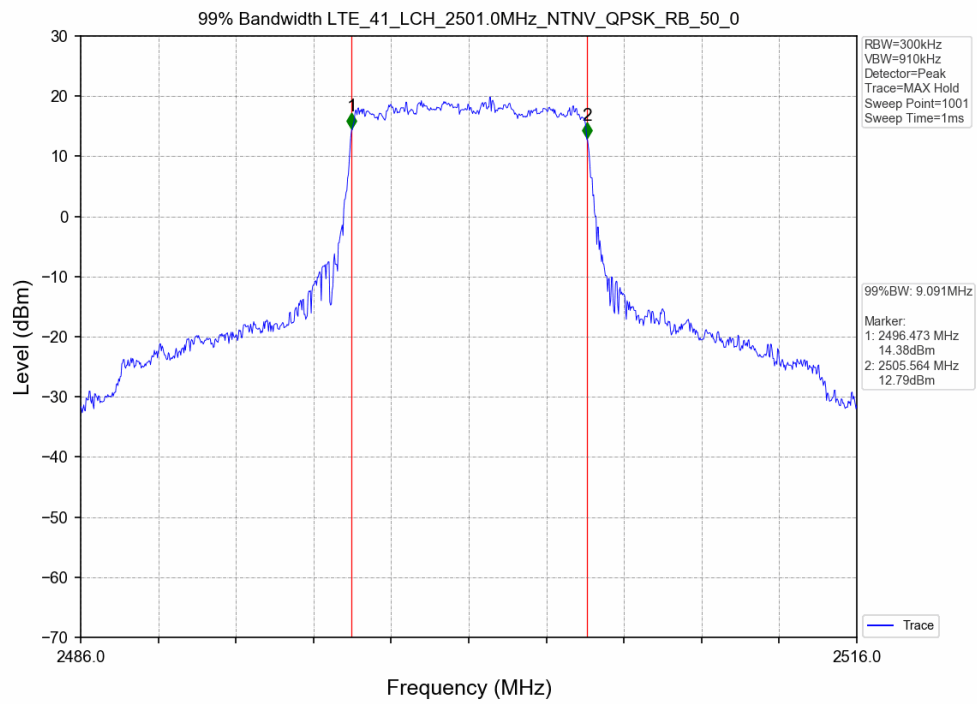

3.2 Test Graph

Test Band: 41 _ 10MHz Bandwidth							
Test Mode	RB Allocation		99% Occupied Bandwidth (MHz)			Limit	Verdict
	Size	Offset	LCH	MCH	HCH		
QPSK	50	0	9.091	9.077	9.242	N/A	PASS
16QAM	50	0	9.056	9.101	9.573	N/A	PASS
64QAM	50	0	9.028	9.036	9.599	N/A	PASS

3.2 Test Graph

Test Band: 41 _ 10MHz Bandwidth							
Test Mode	RB Allocation		26dB Bandwidth (MHz)			Limit	Verdict
	Size	Offset	LCH	MCH	HCH		
QPSK	50	0	10.166	10.210	16.366	N/A	PASS
16QAM	50	0	10.167	10.301	19.538	N/A	PASS
64QAM	50	0	9.961	10.080	17.847	N/A	PASS

3.2 Test Graph

Test Band: 41 _ 15MHz Bandwidth							
Test Mode	RB Allocation		99% Occupied Bandwidth (MHz)			Limit	Verdict
	Size	Offset	LCH	MCH	HCH		
QPSK	75	0	13.555	13.606	13.731	N/A	PASS
16QAM	75	0	13.615	13.622	13.985	N/A	PASS
64QAM	75	0	13.544	13.703	14.031	N/A	PASS