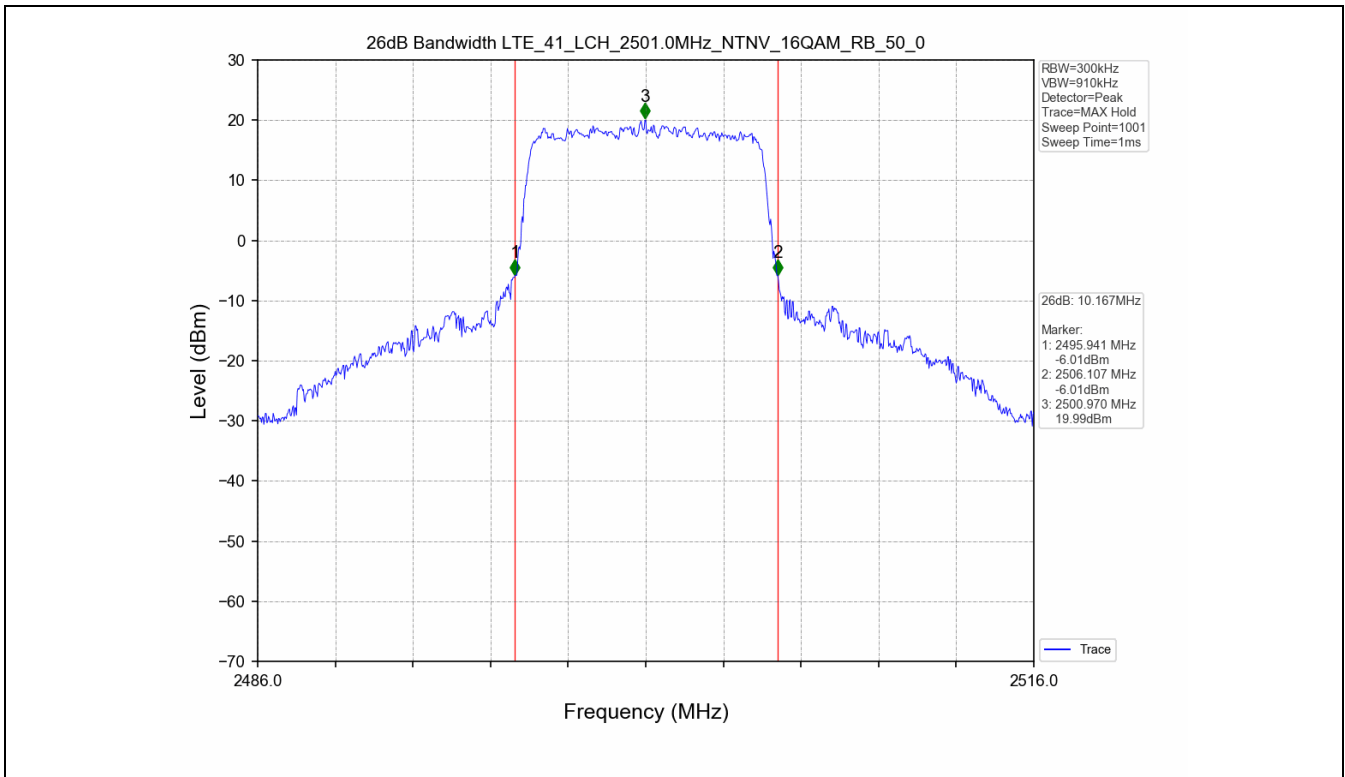

3.2 Test Graph

Test Band: 41 _ 10MHz Bandwidth							
Test Mode	RB Allocation		26dB Bandwidth (MHz)			Limit	Verdict
	Size	Offset	LCH	MCH	HCH		
QPSK	50	0	10.166	10.210	16.366	N/A	PASS
16QAM	50	0	10.167	10.301	19.538	N/A	PASS
64QAM	50	0	9.961	10.080	17.847	N/A	PASS

3.2 Test Graph

Test Band: 41 _ 15MHz Bandwidth							
Test Mode	RB Allocation		99% Occupied Bandwidth (MHz)			Limit	Verdict
	Size	Offset	LCH	MCH	HCH		
QPSK	75	0	13.555	13.606	13.731	N/A	PASS
16QAM	75	0	13.615	13.622	13.985	N/A	PASS
64QAM	75	0	13.544	13.703	14.031	N/A	PASS

3.2 Test Graph