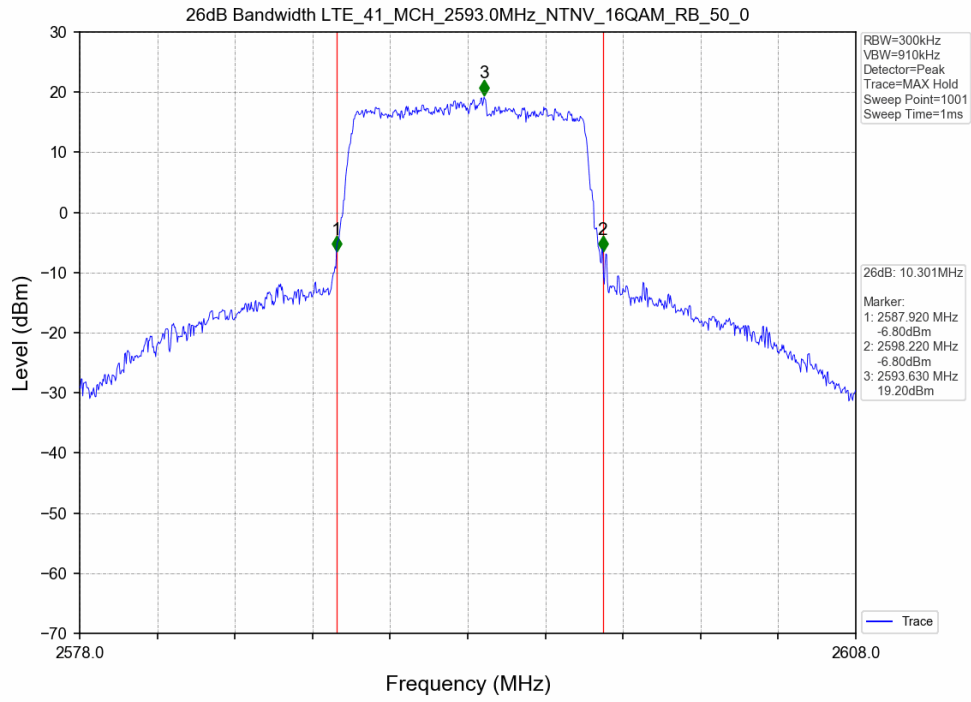

3.2 Test Graph

Test Band: 41 _ 10MHz Bandwidth							
Test Mode	RB Allocation		99% Occupied Bandwidth (MHz)			Limit	Verdict
	Size	Offset	LCH	MCH	HCH		
QPSK	50	0	9.091	9.077	9.242	N/A	PASS
16QAM	50	0	9.056	9.101	9.573	N/A	PASS
64QAM	50	0	9.028	9.036	9.599	N/A	PASS

3.2 Test Graph

Test Band: 41 _ 10MHz Bandwidth							
Test Mode	RB Allocation		26dB Bandwidth (MHz)			Limit	Verdict
	Size	Offset	LCH	MCH	HCH		
QPSK	50	0	10.166	10.210	16.366	N/A	PASS
16QAM	50	0	10.167	10.301	19.538	N/A	PASS
64QAM	50	0	9.961	10.080	17.847	N/A	PASS

3.2 Test Graph

Test Band: 41 _ 15MHz Bandwidth							
Test Mode	RB Allocation		99% Occupied Bandwidth (MHz)			Limit	Verdict
	Size	Offset	LCH	MCH	HCH		
QPSK	75	0	13.555	13.606	13.731	N/A	PASS
16QAM	75	0	13.615	13.622	13.985	N/A	PASS
64QAM	75	0	13.544	13.703	14.031	N/A	PASS

3.2 Test Graph