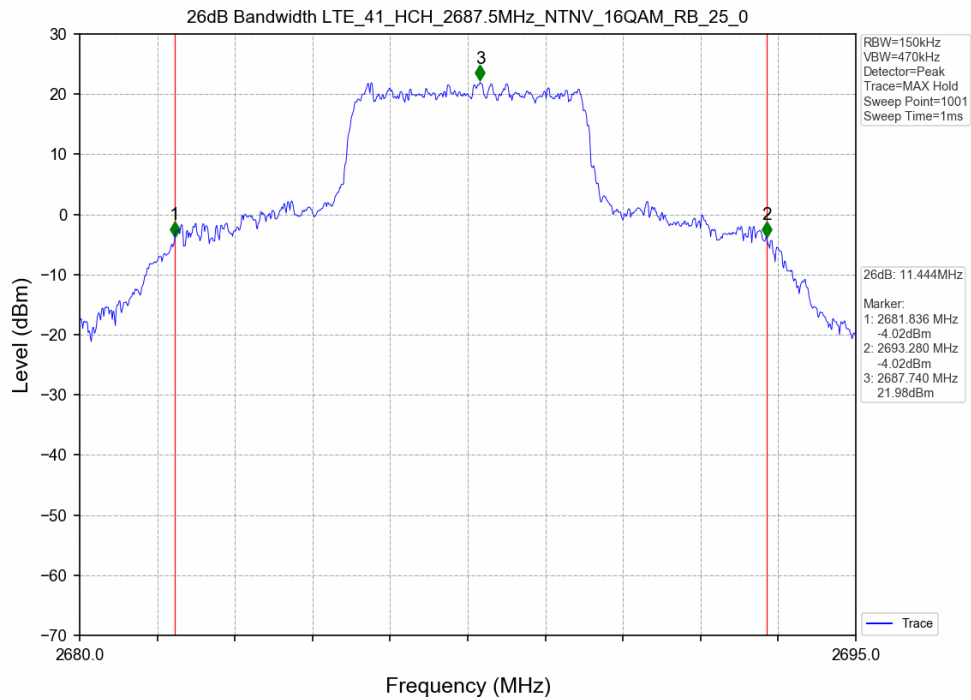

3. 99% & 26dB Bandwidth

3.1 Test Result

Test Band: 41_ 5MHz Bandwidth							
Test Mode	RB Allocation		99% Occupied Bandwidth (MHz)			Limit	Verdict
	Size	Offset	LCH	MCH	HCH		
QPSK	25	0	4.605	4.565	4.827	N/A	PASS
16QAM	25	0	4.582	4.599	5.817	N/A	PASS
64QAM	25	0	4.592	4.591	5.867	N/A	PASS

3.2 Test Graph

Test Band: 41_ 5MHz Bandwidth							
Test Mode	RB Allocation		26dB Bandwidth (MHz)			Limit	Verdict
	Size	Offset	LCH	MCH	HCH		
QPSK	25	0	5.511	5.327	11.341	N/A	PASS
16QAM	25	0	5.488	5.532	11.444	N/A	PASS
64QAM	25	0	5.495	5.423	11.273	N/A	PASS

3.2 Test Graph

Test Band: 41 _ 10MHz Bandwidth							
Test Mode	RB Allocation		99% Occupied Bandwidth (MHz)			Limit	Verdict
	Size	Offset	LCH	MCH	HCH		
QPSK	50	0	9.091	9.077	9.242	N/A	PASS
16QAM	50	0	9.056	9.101	9.573	N/A	PASS
64QAM	50	0	9.028	9.036	9.599	N/A	PASS

3.2 Test Graph

Test Band: 41 _ 10MHz Bandwidth							
Test Mode	RB Allocation		26dB Bandwidth (MHz)			Limit	Verdict
	Size	Offset	LCH	MCH	HCH		
QPSK	50	0	10.166	10.210	16.366	N/A	PASS
16QAM	50	0	10.167	10.301	19.538	N/A	PASS
64QAM	50	0	9.961	10.080	17.847	N/A	PASS