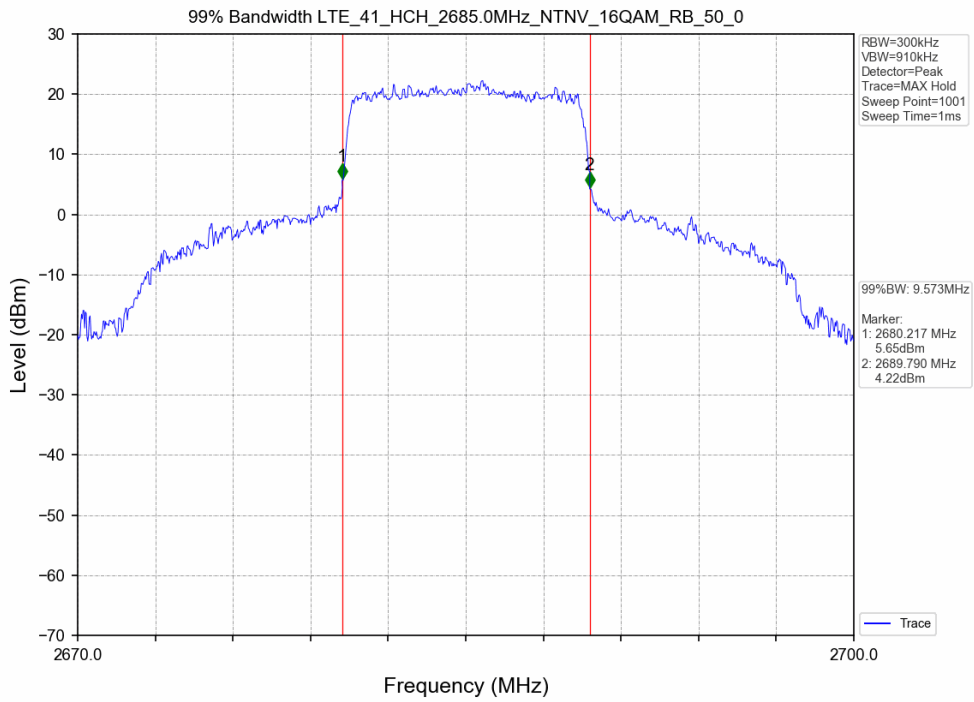

3.2 Test Graph

Test Band: 41 _ 10MHz Bandwidth							
Test Mode	RB Allocation		99% Occupied Bandwidth (MHz)			Limit	Verdict
	Size	Offset	LCH	MCH	HCH		
QPSK	50	0	9.091	9.077	9.242	N/A	PASS
16QAM	50	0	9.056	9.101	9.573	N/A	PASS
64QAM	50	0	9.028	9.036	9.599	N/A	PASS

3.2 Test Graph

Test Band: 41 _ 10MHz Bandwidth							
Test Mode	RB Allocation		26dB Bandwidth (MHz)			Limit	Verdict
	Size	Offset	LCH	MCH	HCH		
QPSK	50	0	10.166	10.210	16.366	N/A	PASS
16QAM	50	0	10.167	10.301	19.538	N/A	PASS
64QAM	50	0	9.961	10.080	17.847	N/A	PASS