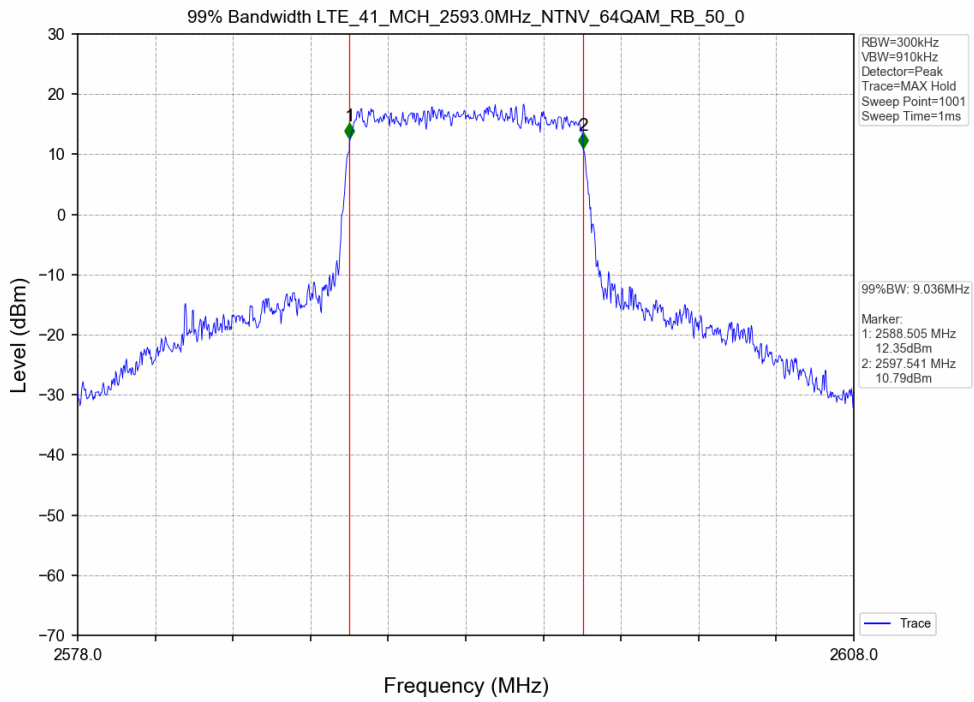

3.2 Test Graph

Test Band: 41 _ 10MHz Bandwidth							
Test Mode	RB Allocation		99% Occupied Bandwidth (MHz)			Limit	Verdict
	Size	Offset	LCH	MCH	HCH		
QPSK	50	0	9.091	9.077	9.242	N/A	PASS
16QAM	50	0	9.056	9.101	9.573	N/A	PASS
64QAM	50	0	9.028	9.036	9.599	N/A	PASS

3.2 Test Graph

Test Band: 41 _ 10MHz Bandwidth							
Test Mode	RB Allocation		26dB Bandwidth (MHz)			Limit	Verdict
	Size	Offset	LCH	MCH	HCH		
QPSK	50	0	10.166	10.210	16.366	N/A	PASS
16QAM	50	0	10.167	10.301	19.538	N/A	PASS
64QAM	50	0	9.961	10.080	17.847	N/A	PASS