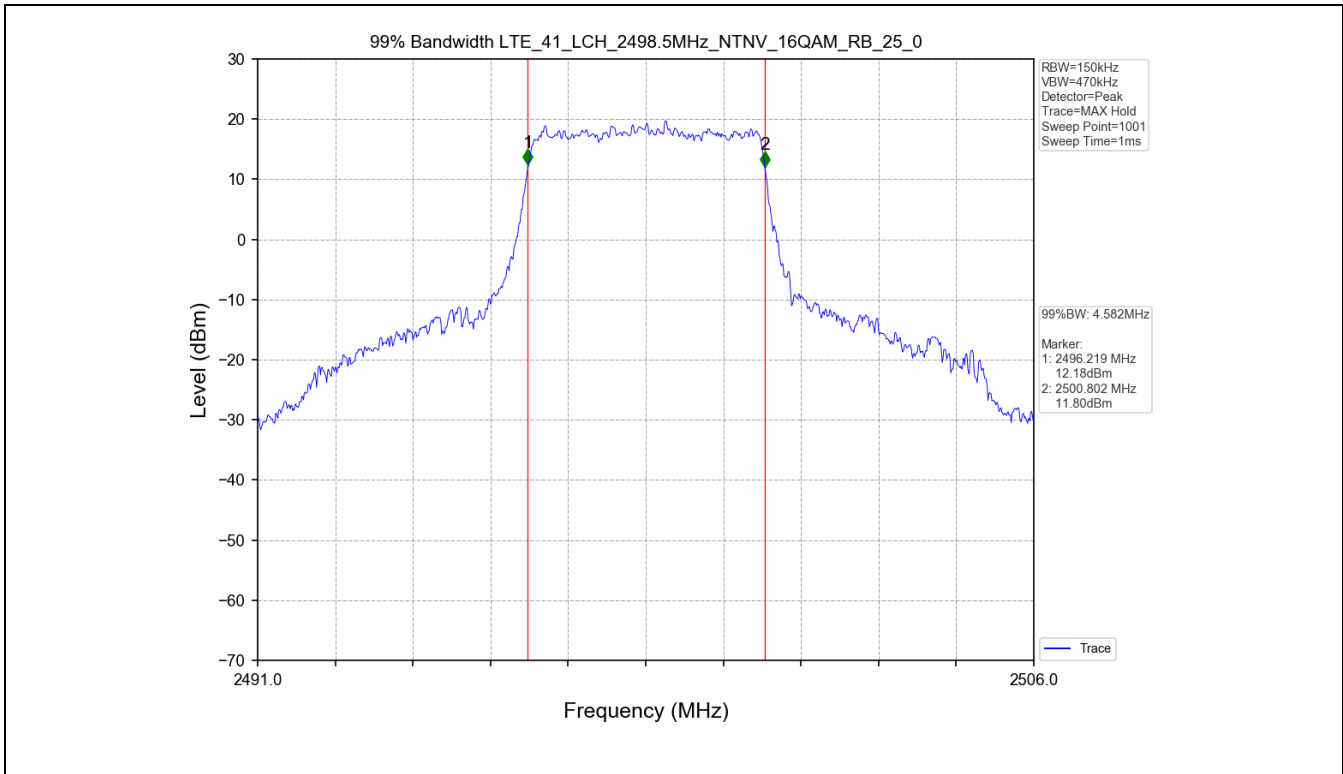

3. 99% & 26dB Bandwidth

3.1 Test Result

Test Band: 41_ 5MHz Bandwidth							
Test Mode	RB Allocation		99% Occupied Bandwidth (MHz)			Limit	Verdict
	Size	Offset	LCH	MCH	HCH		
QPSK	25	0	4.605	4.565	4.827	N/A	PASS
16QAM	25	0	4.582	4.599	5.817	N/A	PASS
64QAM	25	0	4.592	4.591	5.867	N/A	PASS

3.2 Test Graph

Test Band: 41_ 5MHz Bandwidth							
Test Mode	RB Allocation		26dB Bandwidth (MHz)			Limit	Verdict
	Size	Offset	LCH	MCH	HCH		
QPSK	25	0	5.511	5.327	11.341	N/A	PASS
16QAM	25	0	5.488	5.532	11.444	N/A	PASS
64QAM	25	0	5.495	5.423	11.273	N/A	PASS

3.2 Test Graph

Test Band: 41 _ 10MHz Bandwidth							
Test Mode	RB Allocation		99% Occupied Bandwidth (MHz)			Limit	Verdict
	Size	Offset	LCH	MCH	HCH		
QPSK	50	0	9.091	9.077	9.242	N/A	PASS
16QAM	50	0	9.056	9.101	9.573	N/A	PASS
64QAM	50	0	9.028	9.036	9.599	N/A	PASS