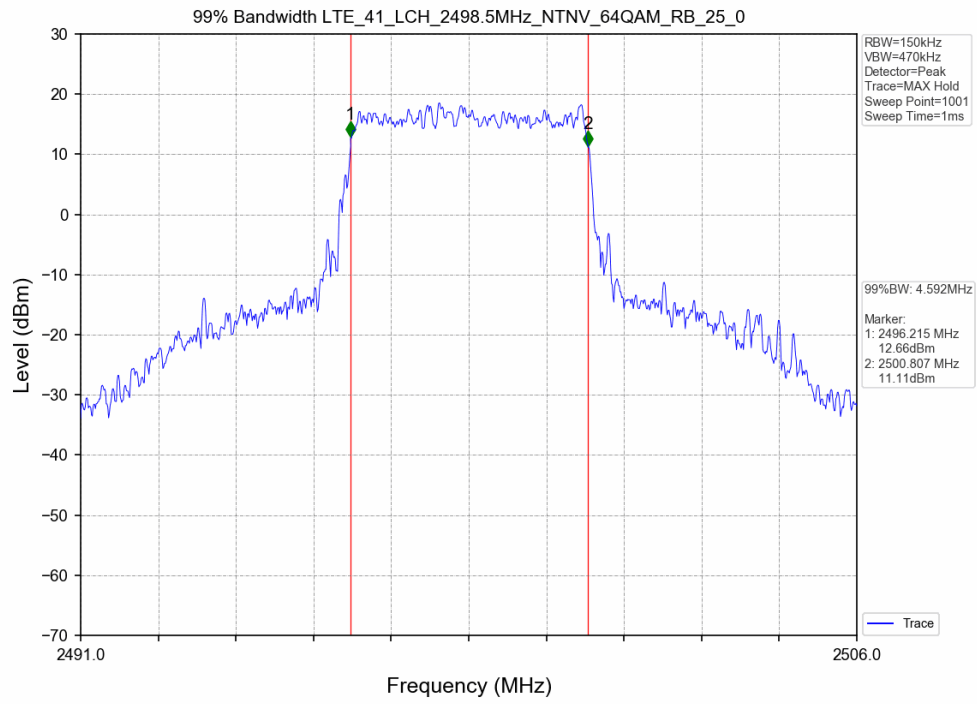

3. 99% & 26dB Bandwidth

3.1 Test Result

Test Band: 41_ 5MHz Bandwidth							
Test Mode	RB Allocation		99% Occupied Bandwidth (MHz)			Limit	Verdict
	Size	Offset	LCH	MCH	HCH		
QPSK	25	0	4.605	4.565	4.827	N/A	PASS
16QAM	25	0	4.582	4.599	5.817	N/A	PASS
64QAM	25	0	4.592	4.591	5.867	N/A	PASS

3.2 Test Graph

Test Band: 41_ 5MHz Bandwidth							
Test Mode	RB Allocation		26dB Bandwidth (MHz)			Limit	Verdict
	Size	Offset	LCH	MCH	HCH		
QPSK	25	0	5.511	5.327	11.341	N/A	PASS
16QAM	25	0	5.488	5.532	11.444	N/A	PASS
64QAM	25	0	5.495	5.423	11.273	N/A	PASS

3.2 Test Graph

Test Band: 41 _ 10MHz Bandwidth							
Test Mode	RB Allocation		99% Occupied Bandwidth (MHz)			Limit	Verdict
	Size	Offset	LCH	MCH	HCH		
QPSK	50	0	9.091	9.077	9.242	N/A	PASS
16QAM	50	0	9.056	9.101	9.573	N/A	PASS
64QAM	50	0	9.028	9.036	9.599	N/A	PASS