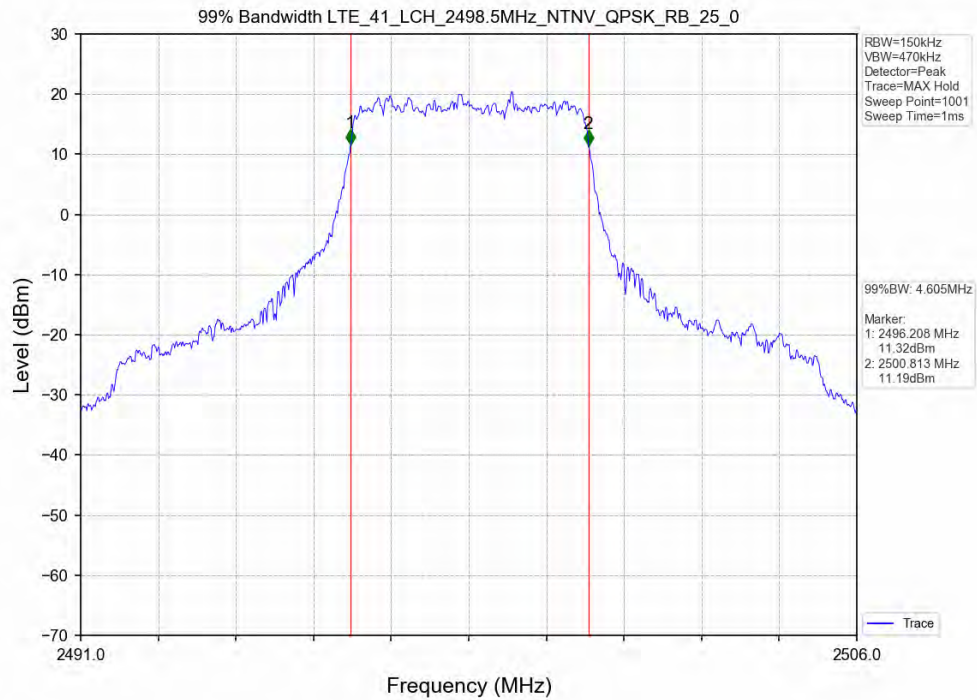

3. 99% & 26dB Bandwidth

3.1 Test Result

Test Band: 41_ 5MHz Bandwidth							
Test Mode	RB Allocation		99% Occupied Bandwidth (MHz)			Limit	Verdict
	Size	Offset	LCH	MCH	HCH		
QPSK	25	0	4.605	4.565	4.827	N/A	PASS
16QAM	25	0	4.582	4.599	5.817	N/A	PASS
64QAM	25	0	4.592	4.591	5.867	N/A	PASS

3.2 Test Graph

Test Band: 41_ 5MHz Bandwidth							
Test Mode	RB Allocation		26dB Bandwidth (MHz)			Limit	Verdict
	Size	Offset	LCH	MCH	HCH		
QPSK	25	0	5.511	5.327	11.341	N/A	PASS
16QAM	25	0	5.488	5.532	11.444	N/A	PASS
64QAM	25	0	5.495	5.423	11.273	N/A	PASS

3.2 Test Graph

Test Band: 41 _ 10MHz Bandwidth							
Test Mode	RB Allocation		99% Occupied Bandwidth (MHz)			Limit	Verdict
	Size	Offset	LCH	MCH	HCH		
QPSK	50	0	9.091	9.077	9.242	N/A	PASS
16QAM	50	0	9.056	9.101	9.573	N/A	PASS
64QAM	50	0	9.028	9.036	9.599	N/A	PASS