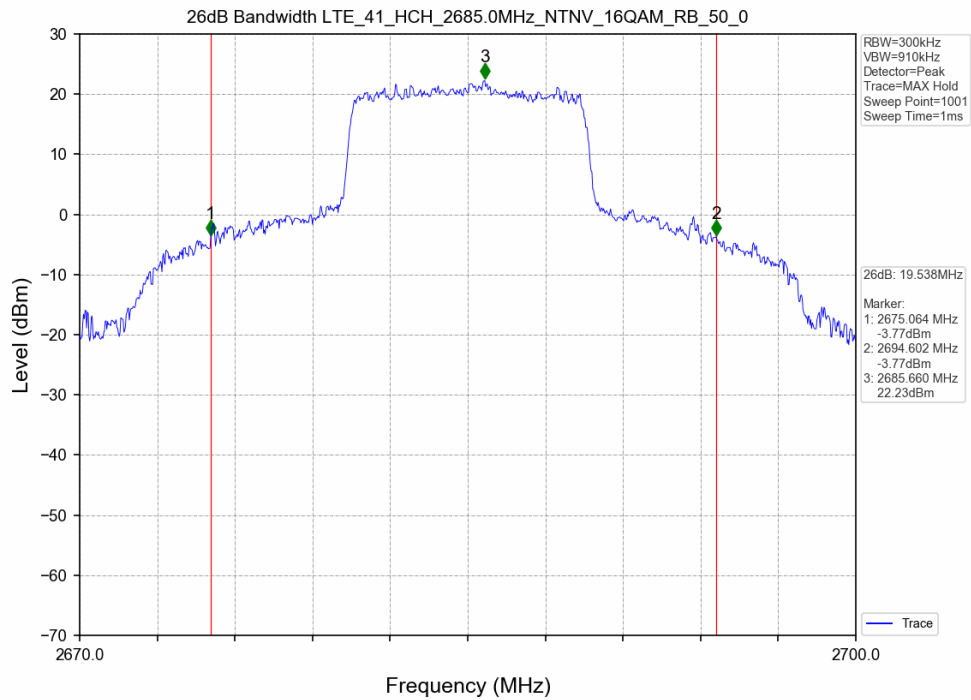

3.2 Test Graph

Test Band: 41 _ 10MHz Bandwidth							
Test Mode	RB Allocation		26dB Bandwidth (MHz)			Limit	Verdict
	Size	Offset	LCH	MCH	HCH		
QPSK	50	0	10.166	10.210	16.366	N/A	PASS
16QAM	50	0	10.167	10.301	19.538	N/A	PASS
64QAM	50	0	9.961	10.080	17.847	N/A	PASS

3.2 Test Graph

Test Band: 41 _ 15MHz Bandwidth							
Test Mode	RB Allocation		99% Occupied Bandwidth (MHz)			Limit	Verdict
	Size	Offset	LCH	MCH	HCH		
QPSK	75	0	13.555	13.606	13.731	N/A	PASS
16QAM	75	0	13.615	13.622	13.985	N/A	PASS
64QAM	75	0	13.544	13.703	14.031	N/A	PASS

3.2 Test Graph