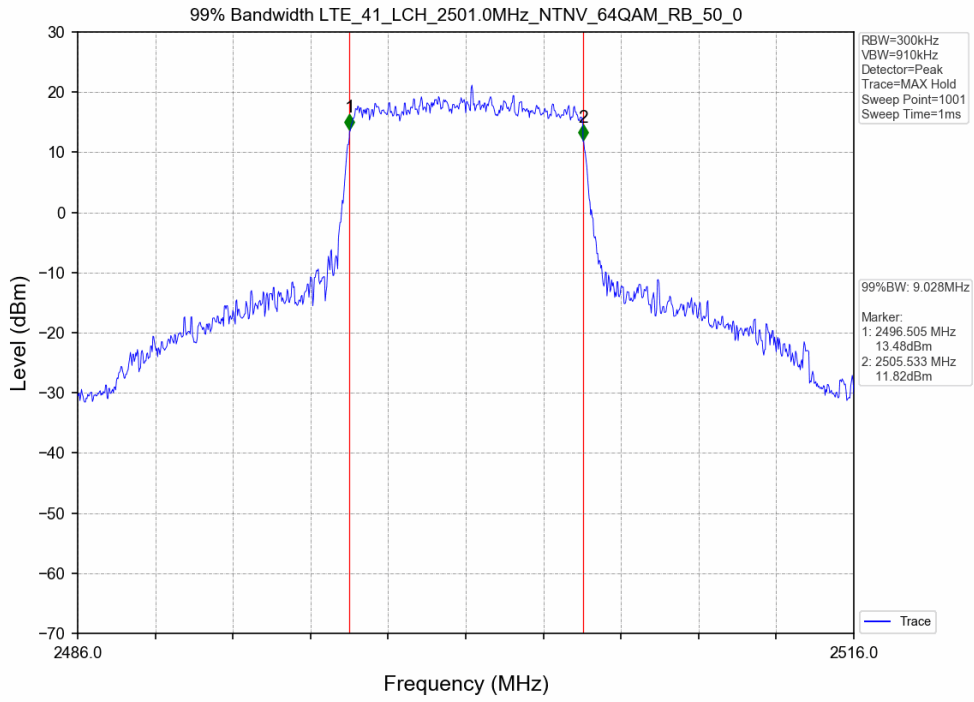

3.2 Test Graph

Test Band: 41 _ 10MHz Bandwidth							
Test Mode	RB Allocation		99% Occupied Bandwidth (MHz)			Limit	Verdict
	Size	Offset	LCH	MCH	HCH		
QPSK	50	0	9.091	9.077	9.242	N/A	PASS
16QAM	50	0	9.056	9.101	9.573	N/A	PASS
64QAM	50	0	9.028	9.036	9.599	N/A	PASS

3.2 Test Graph

Test Band: 41 _ 10MHz Bandwidth							
Test Mode	RB Allocation		26dB Bandwidth (MHz)			Limit	Verdict
	Size	Offset	LCH	MCH	HCH		
QPSK	50	0	10.166	10.210	16.366	N/A	PASS
16QAM	50	0	10.167	10.301	19.538	N/A	PASS
64QAM	50	0	9.961	10.080	17.847	N/A	PASS