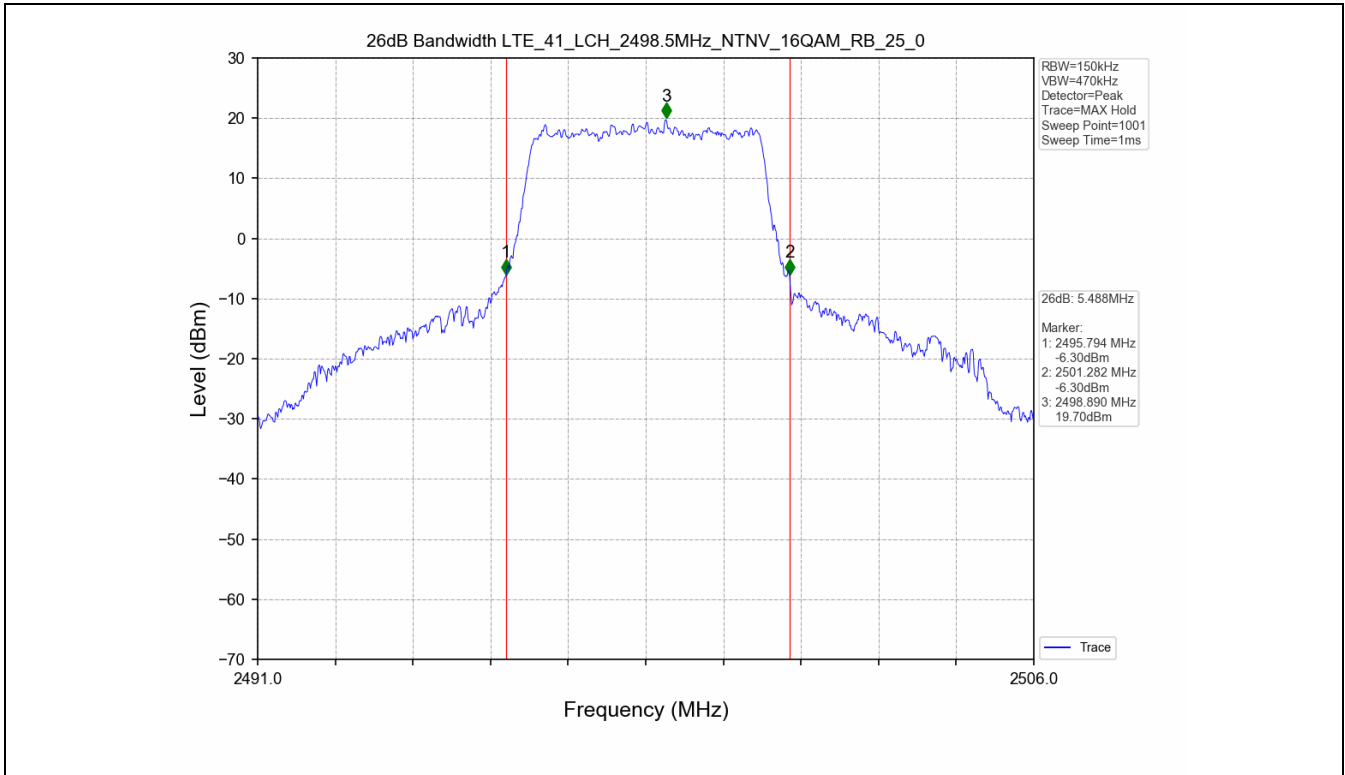

3. 99% & 26dB Bandwidth

3.1 Test Result

Test Band: 41_ 5MHz Bandwidth							
Test Mode	RB Allocation		99% Occupied Bandwidth (MHz)			Limit	Verdict
	Size	Offset	LCH	MCH	HCH		
QPSK	25	0	4.605	4.565	4.827	N/A	PASS
16QAM	25	0	4.582	4.599	5.817	N/A	PASS
64QAM	25	0	4.592	4.591	5.867	N/A	PASS

3.2 Test Graph

Test Band: 41_ 5MHz Bandwidth							
Test Mode	RB Allocation		26dB Bandwidth (MHz)			Limit	Verdict
	Size	Offset	LCH	MCH	HCH		
QPSK	25	0	5.511	5.327	11.341	N/A	PASS
16QAM	25	0	5.488	5.532	11.444	N/A	PASS
64QAM	25	0	5.495	5.423	11.273	N/A	PASS

3.2 Test Graph

Test Band: 41 _ 10MHz Bandwidth							
Test Mode	RB Allocation		99% Occupied Bandwidth (MHz)			Limit	Verdict
	Size	Offset	LCH	MCH	HCH		
QPSK	50	0	9.091	9.077	9.242	N/A	PASS
16QAM	50	0	9.056	9.101	9.573	N/A	PASS
64QAM	50	0	9.028	9.036	9.599	N/A	PASS

3.2 Test Graph

Test Band: 41 _ 10MHz Bandwidth							
Test Mode	RB Allocation		26dB Bandwidth (MHz)			Limit	Verdict
	Size	Offset	LCH	MCH	HCH		
QPSK	50	0	10.166	10.210	16.366	N/A	PASS
16QAM	50	0	10.167	10.301	19.538	N/A	PASS
64QAM	50	0	9.961	10.080	17.847	N/A	PASS