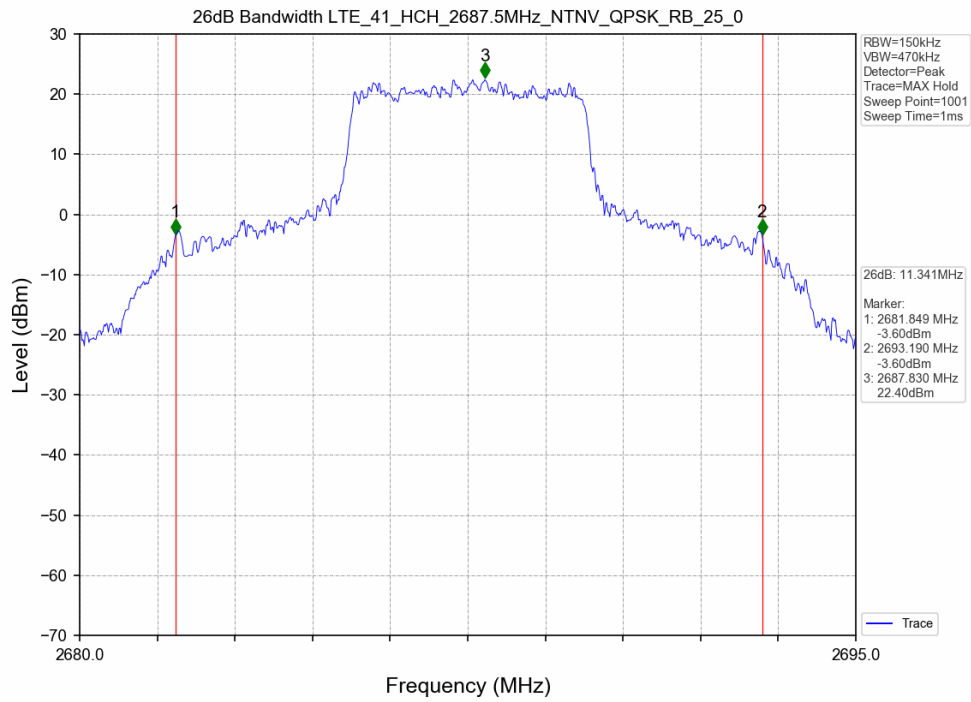

3.2 Test Graph

Test Band: 41_ 5MHz Bandwidth							
Test Mode	RB Allocation		26dB Bandwidth (MHz)			Limit	Verdict
	Size	Offset	LCH	MCH	HCH		
QPSK	25	0	5.511	5.327	11.341	N/A	PASS
16QAM	25	0	5.488	5.532	11.444	N/A	PASS
64QAM	25	0	5.495	5.423	11.273	N/A	PASS

3.2 Test Graph

Test Band: 41 _ 10MHz Bandwidth							
Test Mode	RB Allocation		99% Occupied Bandwidth (MHz)			Limit	Verdict
	Size	Offset	LCH	MCH	HCH		
QPSK	50	0	9.091	9.077	9.242	N/A	PASS
16QAM	50	0	9.056	9.101	9.573	N/A	PASS
64QAM	50	0	9.028	9.036	9.599	N/A	PASS