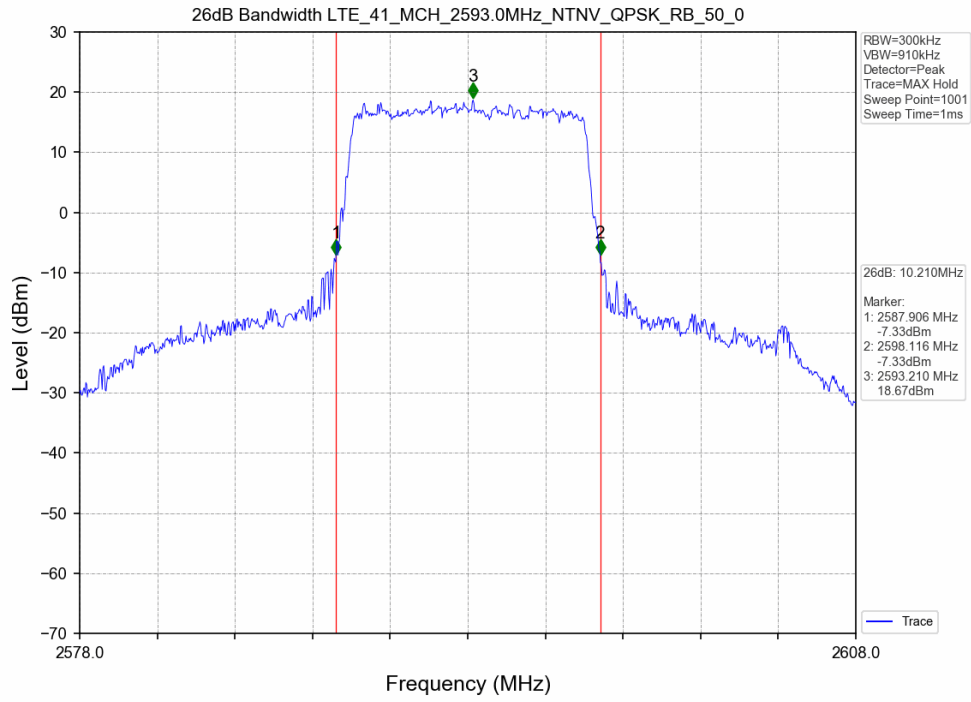

3.2 Test Graph

Test Band: 41 _ 10MHz Bandwidth							
Test Mode	RB Allocation		26dB Bandwidth (MHz)			Limit	Verdict
	Size	Offset	LCH	MCH	HCH		
QPSK	50	0	10.166	10.210	16.366	N/A	PASS
16QAM	50	0	10.167	10.301	19.538	N/A	PASS
64QAM	50	0	9.961	10.080	17.847	N/A	PASS

3.2 Test Graph

Test Band: 41 _ 15MHz Bandwidth							
Test Mode	RB Allocation		99% Occupied Bandwidth (MHz)			Limit	Verdict
	Size	Offset	LCH	MCH	HCH		
QPSK	75	0	13.555	13.606	13.731	N/A	PASS
16QAM	75	0	13.615	13.622	13.985	N/A	PASS
64QAM	75	0	13.544	13.703	14.031	N/A	PASS

3.2 Test Graph