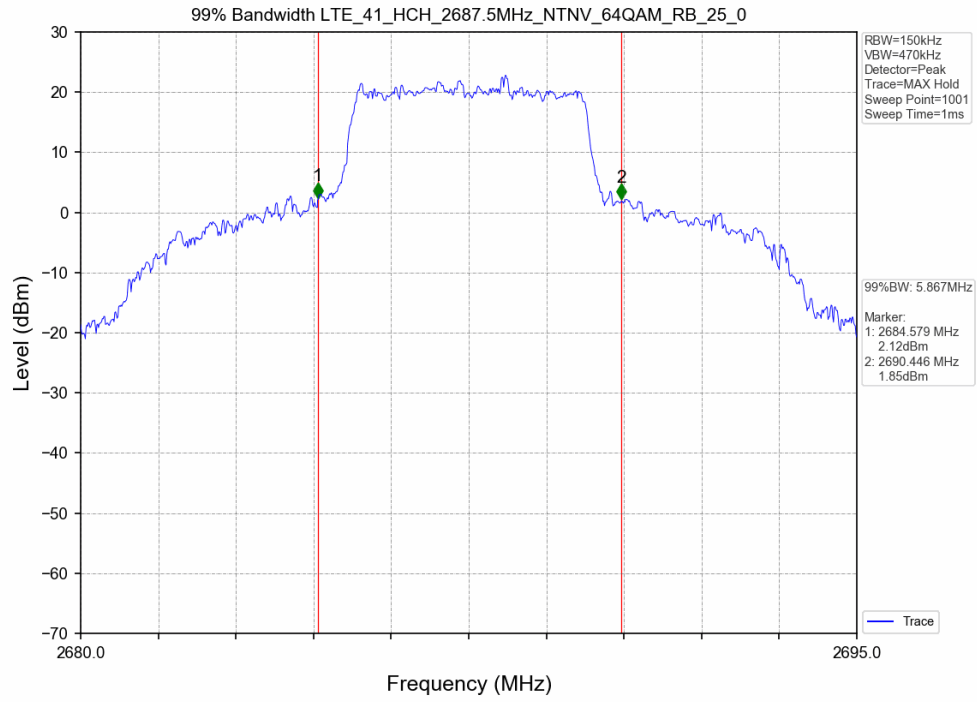

3. 99% & 26dB Bandwidth

3.1 Test Result

Test Band: 41_ 5MHz Bandwidth							
Test Mode	RB Allocation		99% Occupied Bandwidth (MHz)			Limit	Verdict
	Size	Offset	LCH	MCH	HCH		
QPSK	25	0	4.605	4.565	4.827	N/A	PASS
16QAM	25	0	4.582	4.599	5.817	N/A	PASS
64QAM	25	0	4.592	4.591	5.867	N/A	PASS

3.2 Test Graph

Test Band: 41_ 5MHz Bandwidth							
Test Mode	RB Allocation		26dB Bandwidth (MHz)			Limit	Verdict
	Size	Offset	LCH	MCH	HCH		
QPSK	25	0	5.511	5.327	11.341	N/A	PASS
16QAM	25	0	5.488	5.532	11.444	N/A	PASS
64QAM	25	0	5.495	5.423	11.273	N/A	PASS

3.2 Test Graph

Test Band: 41 _ 10MHz Bandwidth							
Test Mode	RB Allocation		99% Occupied Bandwidth (MHz)			Limit	Verdict
	Size	Offset	LCH	MCH	HCH		
QPSK	50	0	9.091	9.077	9.242	N/A	PASS
16QAM	50	0	9.056	9.101	9.573	N/A	PASS
64QAM	50	0	9.028	9.036	9.599	N/A	PASS