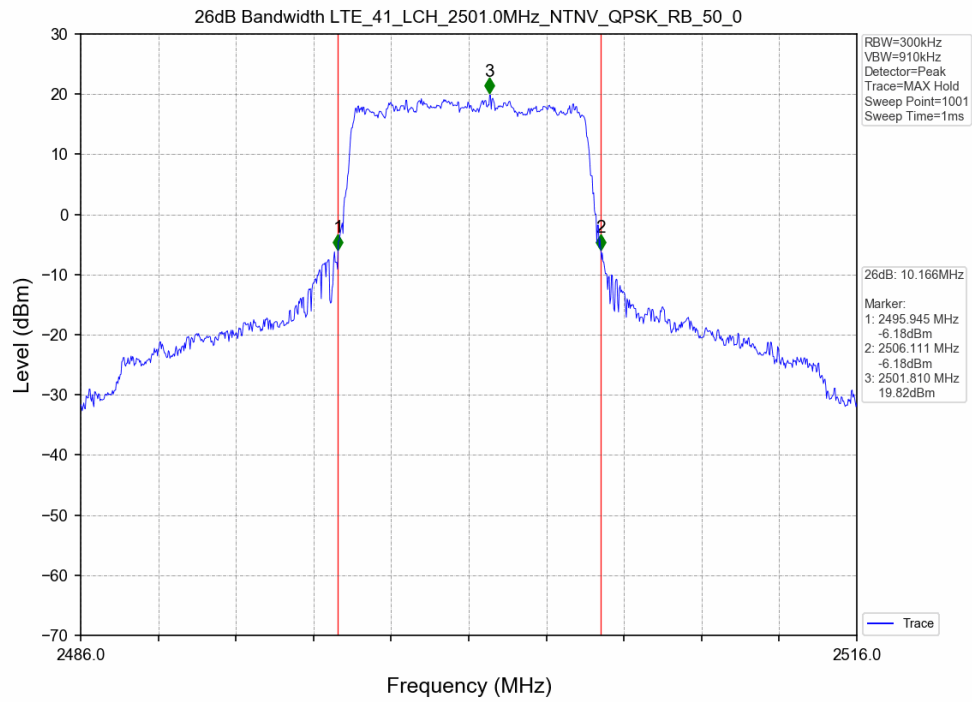

3.2 Test Graph

Test Band: 41 _ 10MHz Bandwidth							
Test Mode	RB Allocation		26dB Bandwidth (MHz)			Limit	Verdict
	Size	Offset	LCH	MCH	HCH		
QPSK	50	0	10.166	10.210	16.366	N/A	PASS
16QAM	50	0	10.167	10.301	19.538	N/A	PASS
64QAM	50	0	9.961	10.080	17.847	N/A	PASS

3.2 Test Graph

Test Band: 41 _ 15MHz Bandwidth							
Test Mode	RB Allocation		99% Occupied Bandwidth (MHz)			Limit	Verdict
	Size	Offset	LCH	MCH	HCH		
QPSK	75	0	13.555	13.606	13.731	N/A	PASS
16QAM	75	0	13.615	13.622	13.985	N/A	PASS
64QAM	75	0	13.544	13.703	14.031	N/A	PASS

3.2 Test Graph