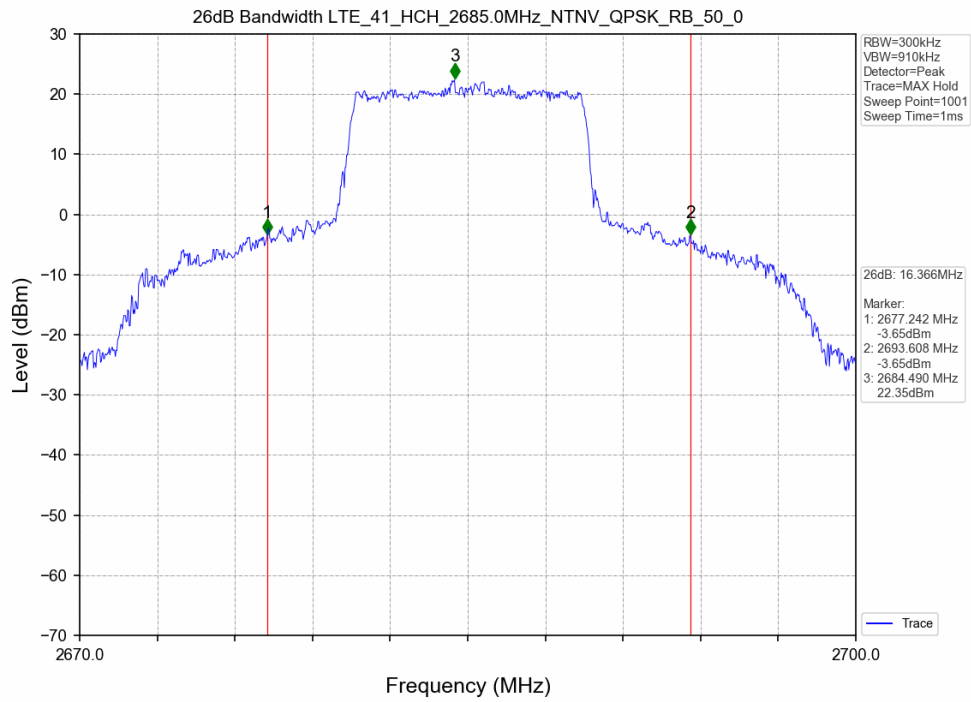

3.2 Test Graph

Test Band: 41 _ 10MHz Bandwidth							
Test Mode	RB Allocation		26dB Bandwidth (MHz)			Limit	Verdict
	Size	Offset	LCH	MCH	HCH		
QPSK	50	0	10.166	10.210	16.366	N/A	PASS
16QAM	50	0	10.167	10.301	19.538	N/A	PASS
64QAM	50	0	9.961	10.080	17.847	N/A	PASS

3.2 Test Graph

Test Band: 41 _ 15MHz Bandwidth							
Test Mode	RB Allocation		99% Occupied Bandwidth (MHz)			Limit	Verdict
	Size	Offset	LCH	MCH	HCH		
QPSK	75	0	13.555	13.606	13.731	N/A	PASS
16QAM	75	0	13.615	13.622	13.985	N/A	PASS
64QAM	75	0	13.544	13.703	14.031	N/A	PASS