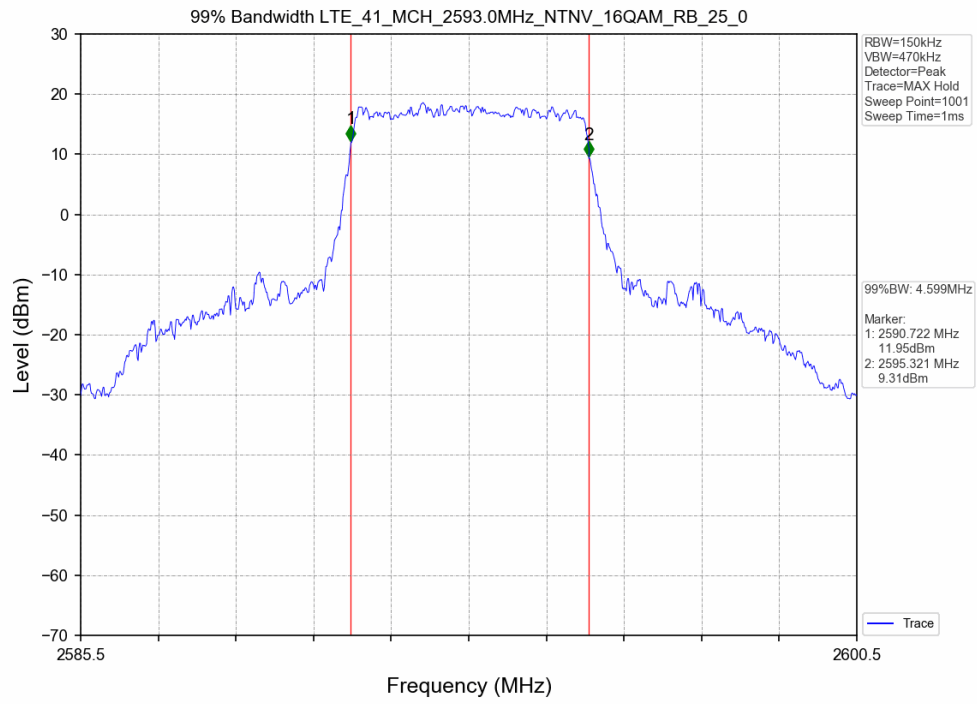

3. 99% & 26dB Bandwidth

3.1 Test Result

Test Band: 41_ 5MHz Bandwidth							
Test Mode	RB Allocation		99% Occupied Bandwidth (MHz)			Limit	Verdict
	Size	Offset	LCH	MCH	HCH		
QPSK	25	0	4.605	4.565	4.827	N/A	PASS
16QAM	25	0	4.582	4.599	5.817	N/A	PASS
64QAM	25	0	4.592	4.591	5.867	N/A	PASS

3.2 Test Graph

Test Band: 41_ 5MHz Bandwidth							
Test Mode	RB Allocation		26dB Bandwidth (MHz)			Limit	Verdict
	Size	Offset	LCH	MCH	HCH		
QPSK	25	0	5.511	5.327	11.341	N/A	PASS
16QAM	25	0	5.488	5.532	11.444	N/A	PASS
64QAM	25	0	5.495	5.423	11.273	N/A	PASS

3.2 Test Graph

Test Band: 41 _ 10MHz Bandwidth							
Test Mode	RB Allocation		99% Occupied Bandwidth (MHz)			Limit	Verdict
	Size	Offset	LCH	MCH	HCH		
QPSK	50	0	9.091	9.077	9.242	N/A	PASS
16QAM	50	0	9.056	9.101	9.573	N/A	PASS
64QAM	50	0	9.028	9.036	9.599	N/A	PASS