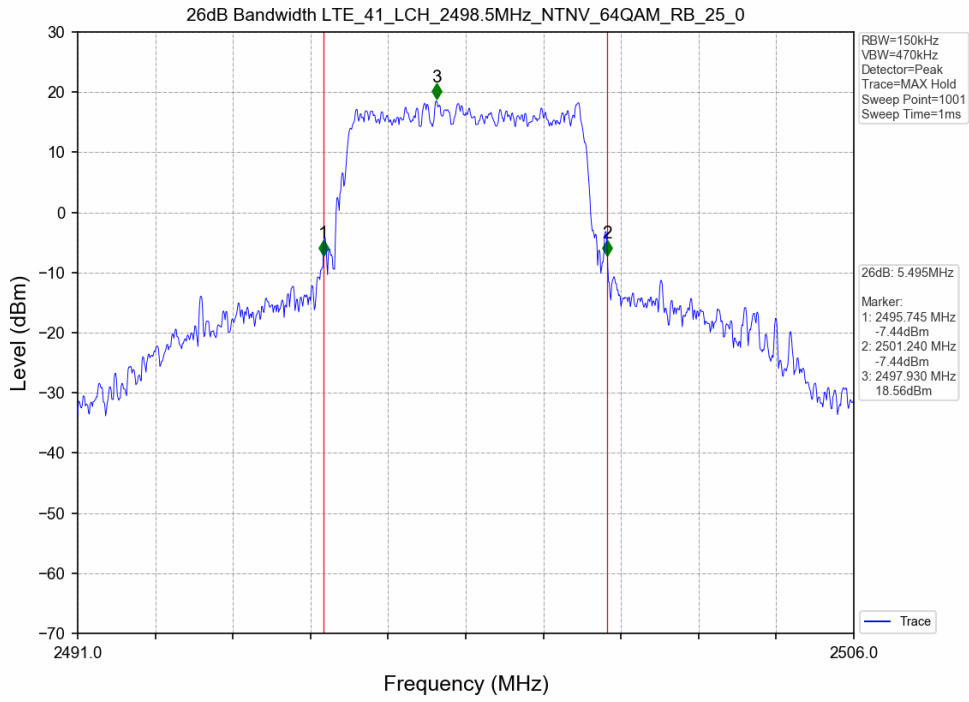

3.2 Test Graph

Test Band: 41_ 5MHz Bandwidth							
Test Mode	RB Allocation		26dB Bandwidth (MHz)			Limit	Verdict
	Size	Offset	LCH	MCH	HCH		
QPSK	25	0	5.511	5.327	11.341	N/A	PASS
16QAM	25	0	5.488	5.532	11.444	N/A	PASS
64QAM	25	0	5.495	5.423	11.273	N/A	PASS

3.2 Test Graph

Test Band: 41 _ 10MHz Bandwidth							
Test Mode	RB Allocation		99% Occupied Bandwidth (MHz)			Limit	Verdict
	Size	Offset	LCH	MCH	HCH		
QPSK	50	0	9.091	9.077	9.242	N/A	PASS
16QAM	50	0	9.056	9.101	9.573	N/A	PASS
64QAM	50	0	9.028	9.036	9.599	N/A	PASS

3.2 Test Graph

Test Band: 41 _ 10MHz Bandwidth							
Test Mode	RB Allocation		26dB Bandwidth (MHz)			Limit	Verdict
	Size	Offset	LCH	MCH	HCH		
QPSK	50	0	10.166	10.210	16.366	N/A	PASS
16QAM	50	0	10.167	10.301	19.538	N/A	PASS
64QAM	50	0	9.961	10.080	17.847	N/A	PASS