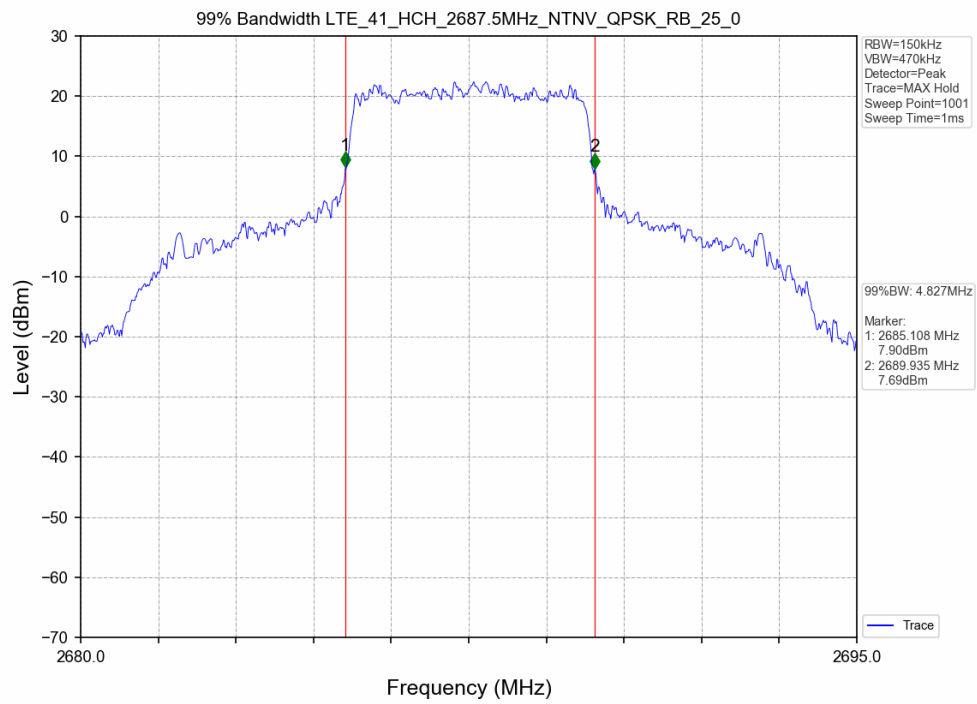

3. 99% & 26dB Bandwidth

3.1 Test Result

Test Band: 41_ 5MHz Bandwidth							
Test Mode	RB Allocation		99% Occupied Bandwidth (MHz)			Limit	Verdict
	Size	Offset	LCH	MCH	HCH		
QPSK	25	0	4.605	4.565	4.827	N/A	PASS
16QAM	25	0	4.582	4.599	5.817	N/A	PASS
64QAM	25	0	4.592	4.591	5.867	N/A	PASS

3.2 Test Graph

Test Band: 41_ 5MHz Bandwidth							
Test Mode	RB Allocation		26dB Bandwidth (MHz)			Limit	Verdict
	Size	Offset	LCH	MCH	HCH		
QPSK	25	0	5.511	5.327	11.341	N/A	PASS
16QAM	25	0	5.488	5.532	11.444	N/A	PASS
64QAM	25	0	5.495	5.423	11.273	N/A	PASS

3.2 Test Graph

Test Band: 41 _ 10MHz Bandwidth							
Test Mode	RB Allocation		99% Occupied Bandwidth (MHz)			Limit	Verdict
	Size	Offset	LCH	MCH	HCH		
QPSK	50	0	9.091	9.077	9.242	N/A	PASS
16QAM	50	0	9.056	9.101	9.573	N/A	PASS
64QAM	50	0	9.028	9.036	9.599	N/A	PASS

3.2 Test Graph

Test Band: 41 _ 10MHz Bandwidth							
Test Mode	RB Allocation		26dB Bandwidth (MHz)			Limit	Verdict
	Size	Offset	LCH	MCH	HCH		
QPSK	50	0	10.166	10.210	16.366	N/A	PASS
16QAM	50	0	10.167	10.301	19.538	N/A	PASS
64QAM	50	0	9.961	10.080	17.847	N/A	PASS