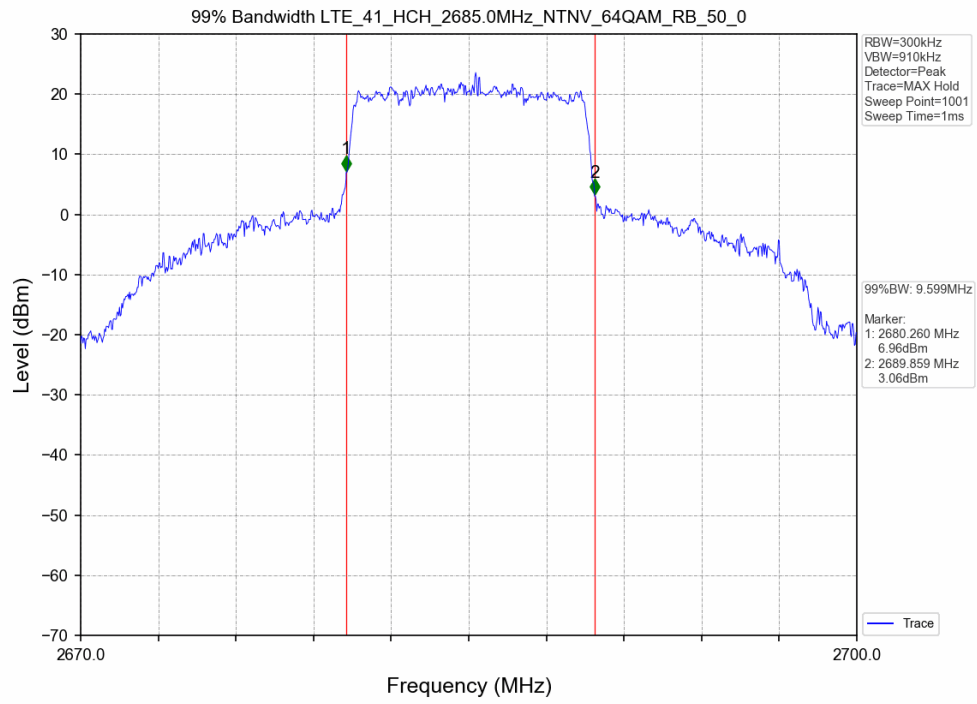

3.2 Test Graph

Test Band: 41 _ 10MHz Bandwidth							
Test Mode	RB Allocation		99% Occupied Bandwidth (MHz)			Limit	Verdict
	Size	Offset	LCH	MCH	HCH		
QPSK	50	0	9.091	9.077	9.242	N/A	PASS
16QAM	50	0	9.056	9.101	9.573	N/A	PASS
64QAM	50	0	9.028	9.036	9.599	N/A	PASS

3.2 Test Graph

Test Band: 41 _ 10MHz Bandwidth							
Test Mode	RB Allocation		26dB Bandwidth (MHz)			Limit	Verdict
	Size	Offset	LCH	MCH	HCH		
QPSK	50	0	10.166	10.210	16.366	N/A	PASS
16QAM	50	0	10.167	10.301	19.538	N/A	PASS
64QAM	50	0	9.961	10.080	17.847	N/A	PASS