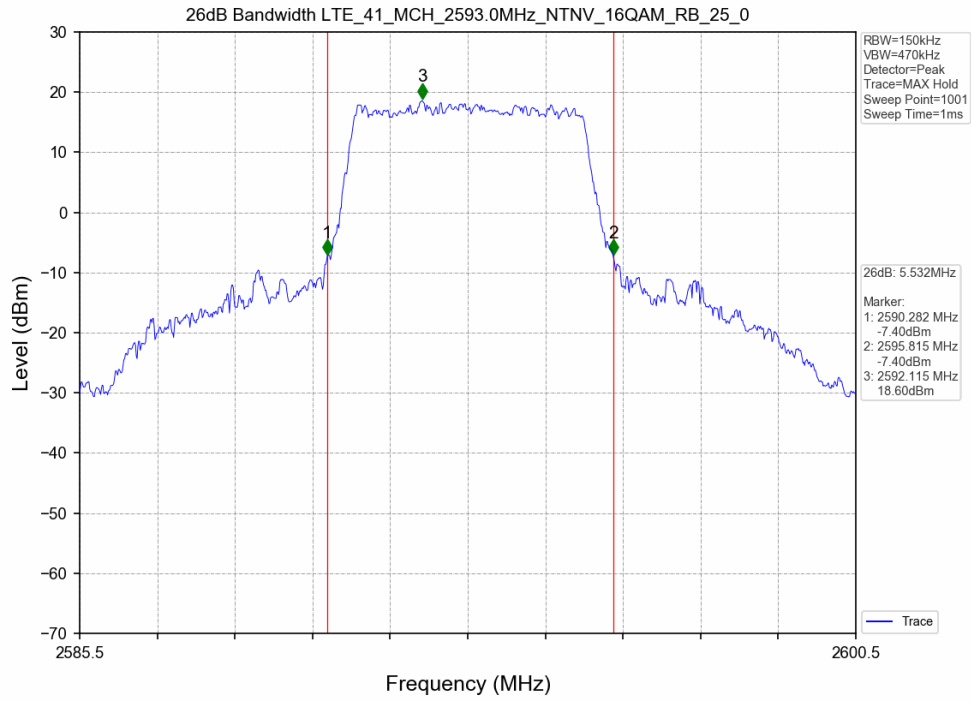

3. 99% & 26dB Bandwidth

3.1 Test Result

Test Band: 41_ 5MHz Bandwidth							
Test Mode	RB Allocation		99% Occupied Bandwidth (MHz)			Limit	Verdict
	Size	Offset	LCH	MCH	HCH		
QPSK	25	0	4.605	4.565	4.827	N/A	PASS
16QAM	25	0	4.582	4.599	5.817	N/A	PASS
64QAM	25	0	4.592	4.591	5.867	N/A	PASS

3.2 Test Graph

Test Band: 41_ 5MHz Bandwidth							
Test Mode	RB Allocation		26dB Bandwidth (MHz)			Limit	Verdict
	Size	Offset	LCH	MCH	HCH		
QPSK	25	0	5.511	5.327	11.341	N/A	PASS
16QAM	25	0	5.488	5.532	11.444	N/A	PASS
64QAM	25	0	5.495	5.423	11.273	N/A	PASS

3.2 Test Graph

Test Band: 41 _ 10MHz Bandwidth							
Test Mode	RB Allocation		99% Occupied Bandwidth (MHz)			Limit	Verdict
	Size	Offset	LCH	MCH	HCH		
QPSK	50	0	9.091	9.077	9.242	N/A	PASS
16QAM	50	0	9.056	9.101	9.573	N/A	PASS
64QAM	50	0	9.028	9.036	9.599	N/A	PASS

3.2 Test Graph

Test Band: 41 _ 10MHz Bandwidth							
Test Mode	RB Allocation		26dB Bandwidth (MHz)			Limit	Verdict
	Size	Offset	LCH	MCH	HCH		
QPSK	50	0	10.166	10.210	16.366	N/A	PASS
16QAM	50	0	10.167	10.301	19.538	N/A	PASS
64QAM	50	0	9.961	10.080	17.847	N/A	PASS