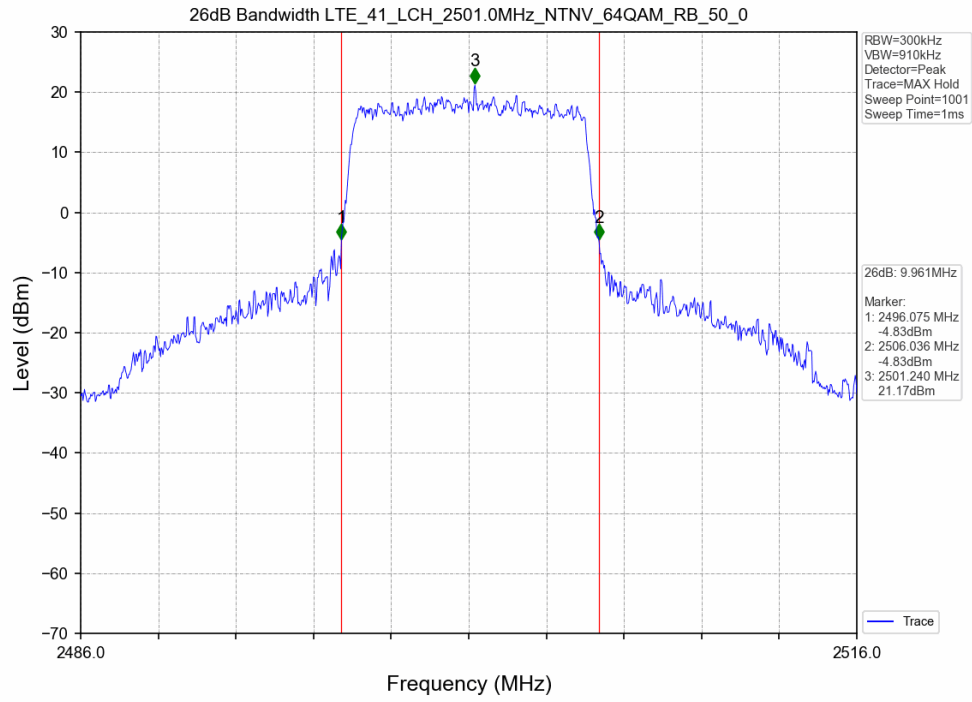

3.2 Test Graph

Test Band: 41 _ 10MHz Bandwidth							
Test Mode	RB Allocation		26dB Bandwidth (MHz)			Limit	Verdict
	Size	Offset	LCH	MCH	HCH		
QPSK	50	0	10.166	10.210	16.366	N/A	PASS
16QAM	50	0	10.167	10.301	19.538	N/A	PASS
64QAM	50	0	9.961	10.080	17.847	N/A	PASS

3.2 Test Graph

Test Band: 41 _ 15MHz Bandwidth							
Test Mode	RB Allocation		99% Occupied Bandwidth (MHz)			Limit	Verdict
	Size	Offset	LCH	MCH	HCH		
QPSK	75	0	13.555	13.606	13.731	N/A	PASS
16QAM	75	0	13.615	13.622	13.985	N/A	PASS
64QAM	75	0	13.544	13.703	14.031	N/A	PASS