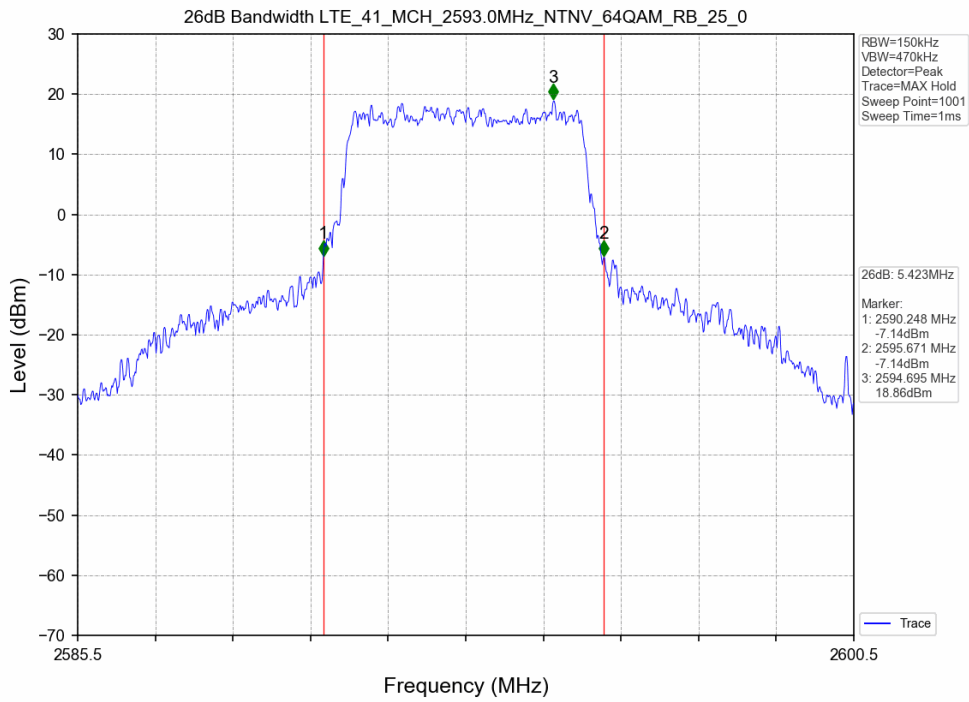

3. 99% & 26dB Bandwidth

3.1 Test Result

Test Band: 41_ 5MHz Bandwidth							
Test Mode	RB Allocation		99% Occupied Bandwidth (MHz)			Limit	Verdict
	Size	Offset	LCH	MCH	HCH		
QPSK	25	0	4.605	4.565	4.827	N/A	PASS
16QAM	25	0	4.582	4.599	5.817	N/A	PASS
64QAM	25	0	4.592	4.591	5.867	N/A	PASS

3.2 Test Graph

Test Band: 41_ 5MHz Bandwidth							
Test Mode	RB Allocation		26dB Bandwidth (MHz)			Limit	Verdict
	Size	Offset	LCH	MCH	HCH		
QPSK	25	0	5.511	5.327	11.341	N/A	PASS
16QAM	25	0	5.488	5.532	11.444	N/A	PASS
64QAM	25	0	5.495	5.423	11.273	N/A	PASS

3.2 Test Graph

Test Band: 41 _ 10MHz Bandwidth							
Test Mode	RB Allocation		99% Occupied Bandwidth (MHz)			Limit	Verdict
	Size	Offset	LCH	MCH	HCH		
QPSK	50	0	9.091	9.077	9.242	N/A	PASS
16QAM	50	0	9.056	9.101	9.573	N/A	PASS
64QAM	50	0	9.028	9.036	9.599	N/A	PASS

3.2 Test Graph

Test Band: 41 _ 10MHz Bandwidth							
Test Mode	RB Allocation		26dB Bandwidth (MHz)			Limit	Verdict
	Size	Offset	LCH	MCH	HCH		
QPSK	50	0	10.166	10.210	16.366	N/A	PASS
16QAM	50	0	10.167	10.301	19.538	N/A	PASS
64QAM	50	0	9.961	10.080	17.847	N/A	PASS