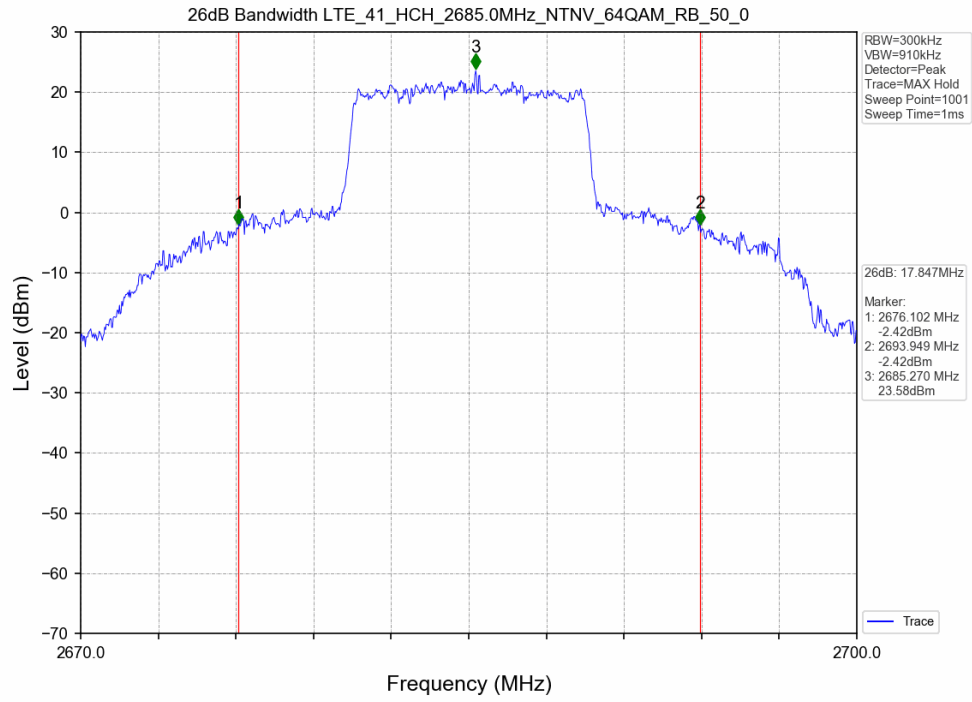

3.2 Test Graph

Test Band: 41 _ 10MHz Bandwidth							
Test Mode	RB Allocation		26dB Bandwidth (MHz)			Limit	Verdict
	Size	Offset	LCH	MCH	HCH		
QPSK	50	0	10.166	10.210	16.366	N/A	PASS
16QAM	50	0	10.167	10.301	19.538	N/A	PASS
64QAM	50	0	9.961	10.080	17.847	N/A	PASS

3.2 Test Graph

Test Band: 41 _ 15MHz Bandwidth							
Test Mode	RB Allocation		99% Occupied Bandwidth (MHz)			Limit	Verdict
	Size	Offset	LCH	MCH	HCH		
QPSK	75	0	13.555	13.606	13.731	N/A	PASS
16QAM	75	0	13.615	13.622	13.985	N/A	PASS
64QAM	75	0	13.544	13.703	14.031	N/A	PASS

3.2 Test Graph