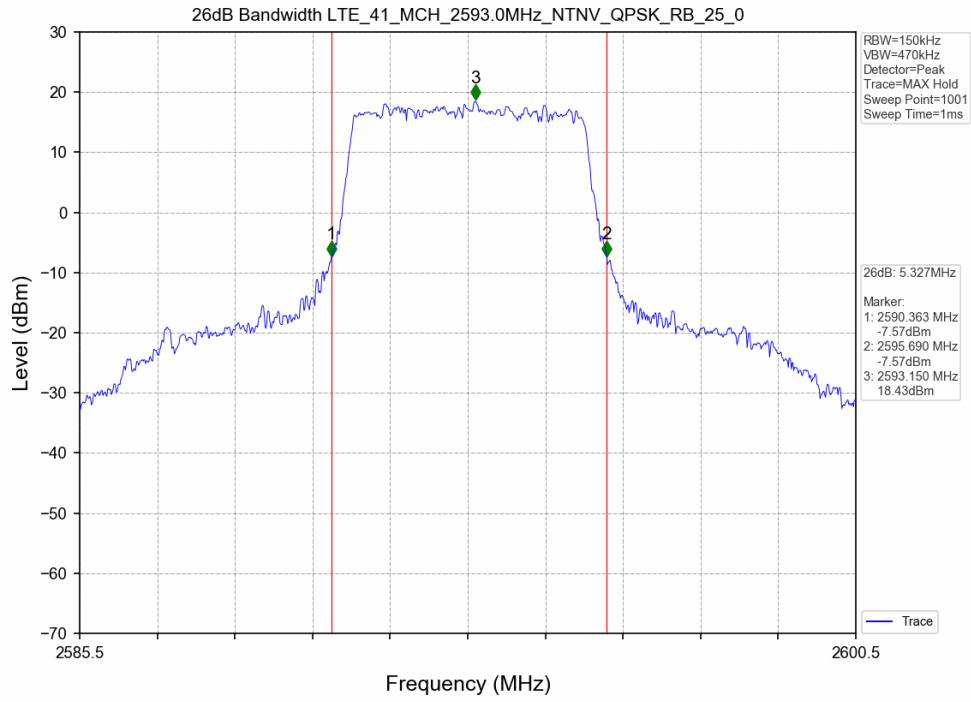

3.2 Test Graph

Test Band: 41_ 5MHz Bandwidth							
Test Mode	RB Allocation		26dB Bandwidth (MHz)			Limit	Verdict
	Size	Offset	LCH	MCH	HCH		
QPSK	25	0	5.511	5.327	11.341	N/A	PASS
16QAM	25	0	5.488	5.532	11.444	N/A	PASS
64QAM	25	0	5.495	5.423	11.273	N/A	PASS

3.2 Test Graph

Test Band: 41 _ 10MHz Bandwidth							
Test Mode	RB Allocation		99% Occupied Bandwidth (MHz)			Limit	Verdict
	Size	Offset	LCH	MCH	HCH		
QPSK	50	0	9.091	9.077	9.242	N/A	PASS
16QAM	50	0	9.056	9.101	9.573	N/A	PASS
64QAM	50	0	9.028	9.036	9.599	N/A	PASS