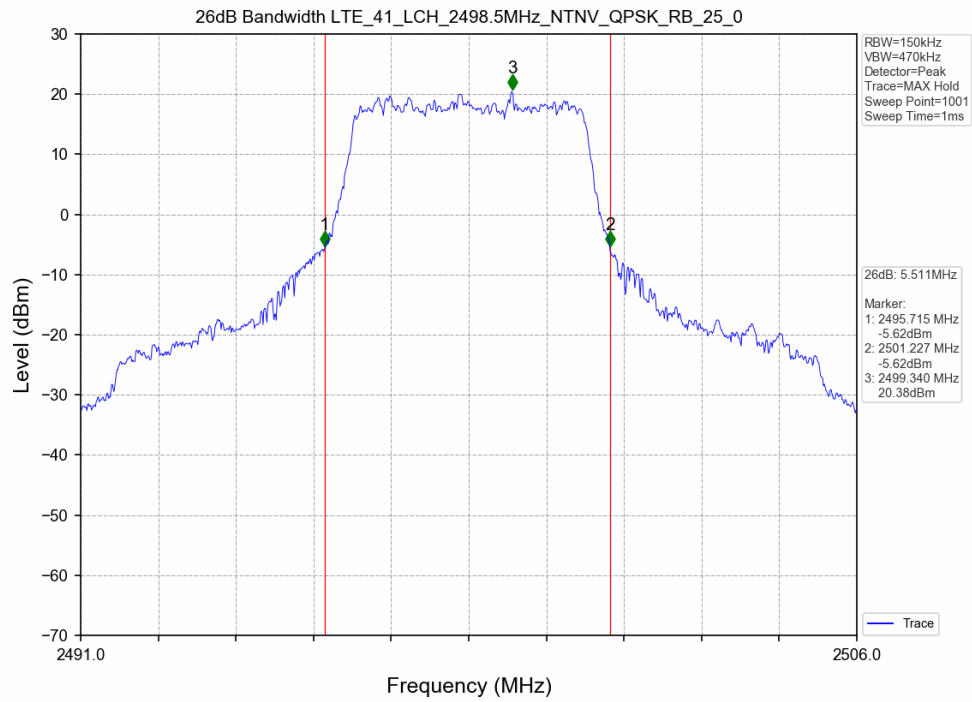

3.2 Test Graph

Test Band: 41_ 5MHz Bandwidth							
Test Mode	RB Allocation		26dB Bandwidth (MHz)			Limit	Verdict
	Size	Offset	LCH	MCH	HCH		
QPSK	25	0	5.511	5.327	11.341	N/A	PASS
16QAM	25	0	5.488	5.532	11.444	N/A	PASS
64QAM	25	0	5.495	5.423	11.273	N/A	PASS

3.2 Test Graph

Test Band: 41 _ 10MHz Bandwidth							
Test Mode	RB Allocation		99% Occupied Bandwidth (MHz)			Limit	Verdict
	Size	Offset	LCH	MCH	HCH		
QPSK	50	0	9.091	9.077	9.242	N/A	PASS
16QAM	50	0	9.056	9.101	9.573	N/A	PASS
64QAM	50	0	9.028	9.036	9.599	N/A	PASS