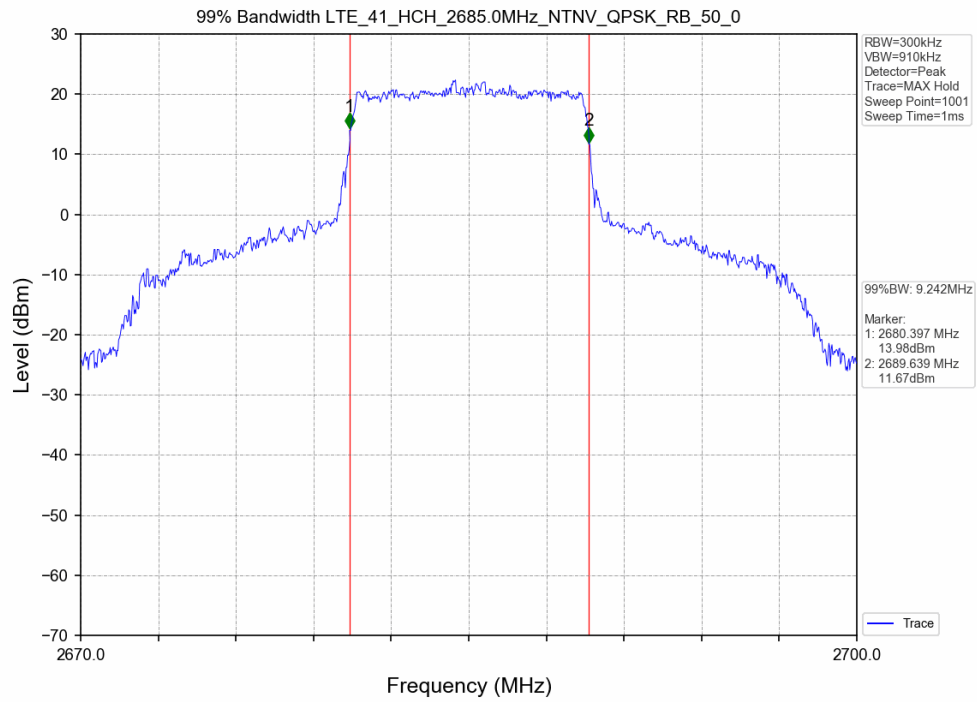

3.2 Test Graph

Test Band: 41 _ 10MHz Bandwidth							
Test Mode	RB Allocation		99% Occupied Bandwidth (MHz)			Limit	Verdict
	Size	Offset	LCH	MCH	HCH		
QPSK	50	0	9.091	9.077	9.242	N/A	PASS
16QAM	50	0	9.056	9.101	9.573	N/A	PASS
64QAM	50	0	9.028	9.036	9.599	N/A	PASS

3.2 Test Graph

Test Band: 41 _ 10MHz Bandwidth							
Test Mode	RB Allocation		26dB Bandwidth (MHz)			Limit	Verdict
	Size	Offset	LCH	MCH	HCH		
QPSK	50	0	10.166	10.210	16.366	N/A	PASS
16QAM	50	0	10.167	10.301	19.538	N/A	PASS
64QAM	50	0	9.961	10.080	17.847	N/A	PASS