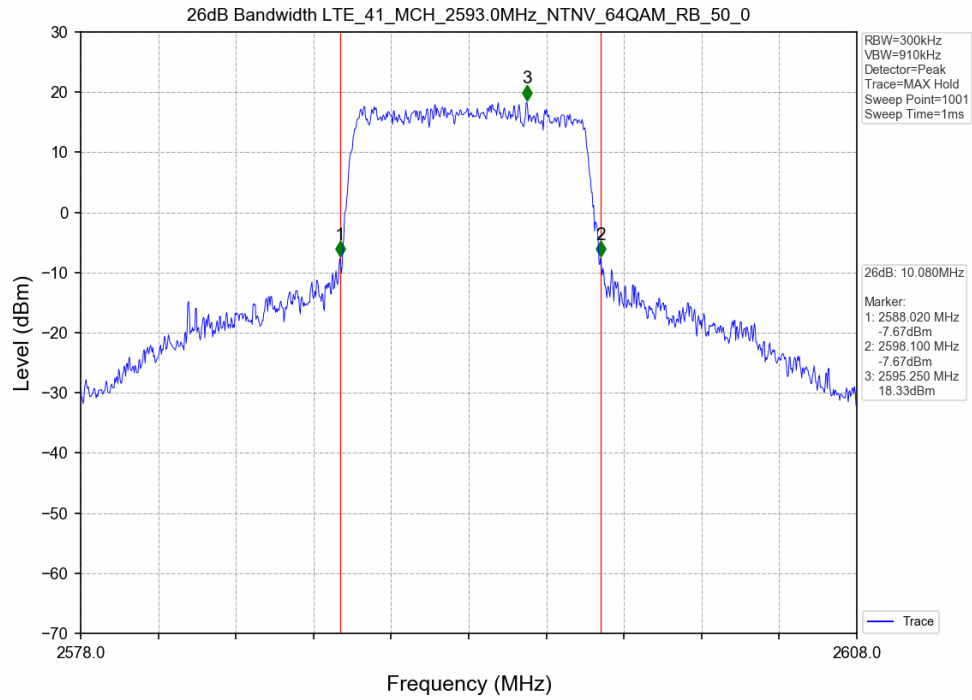

3.2 Test Graph

Test Band: 41 _ 10MHz Bandwidth							
Test Mode	RB Allocation		99% Occupied Bandwidth (MHz)			Limit	Verdict
	Size	Offset	LCH	MCH	HCH		
QPSK	50	0	9.091	9.077	9.242	N/A	PASS
16QAM	50	0	9.056	9.101	9.573	N/A	PASS
64QAM	50	0	9.028	9.036	9.599	N/A	PASS

3.2 Test Graph

Test Band: 41 _ 10MHz Bandwidth							
Test Mode	RB Allocation		26dB Bandwidth (MHz)			Limit	Verdict
	Size	Offset	LCH	MCH	HCH		
QPSK	50	0	10.166	10.210	16.366	N/A	PASS
16QAM	50	0	10.167	10.301	19.538	N/A	PASS
64QAM	50	0	9.961	10.080	17.847	N/A	PASS

3.2 Test Graph

Test Band: 41 _ 15MHz Bandwidth							
Test Mode	RB Allocation		99% Occupied Bandwidth (MHz)			Limit	Verdict
	Size	Offset	LCH	MCH	HCH		
QPSK	75	0	13.555	13.606	13.731	N/A	PASS
16QAM	75	0	13.615	13.622	13.985	N/A	PASS
64QAM	75	0	13.544	13.703	14.031	N/A	PASS

3.2 Test Graph