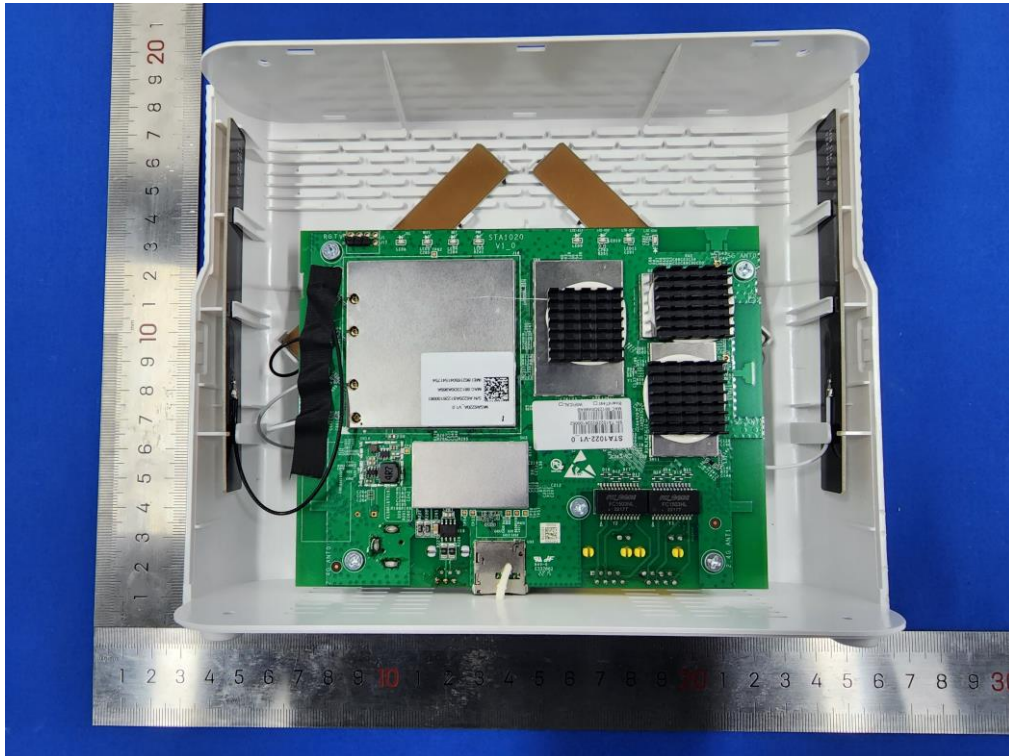

# 1 Photographs - EUT Constructional Details

Model No.(EUT): SRT421

FCC ID: 2AU8HSRT421-CBRS

ANT location