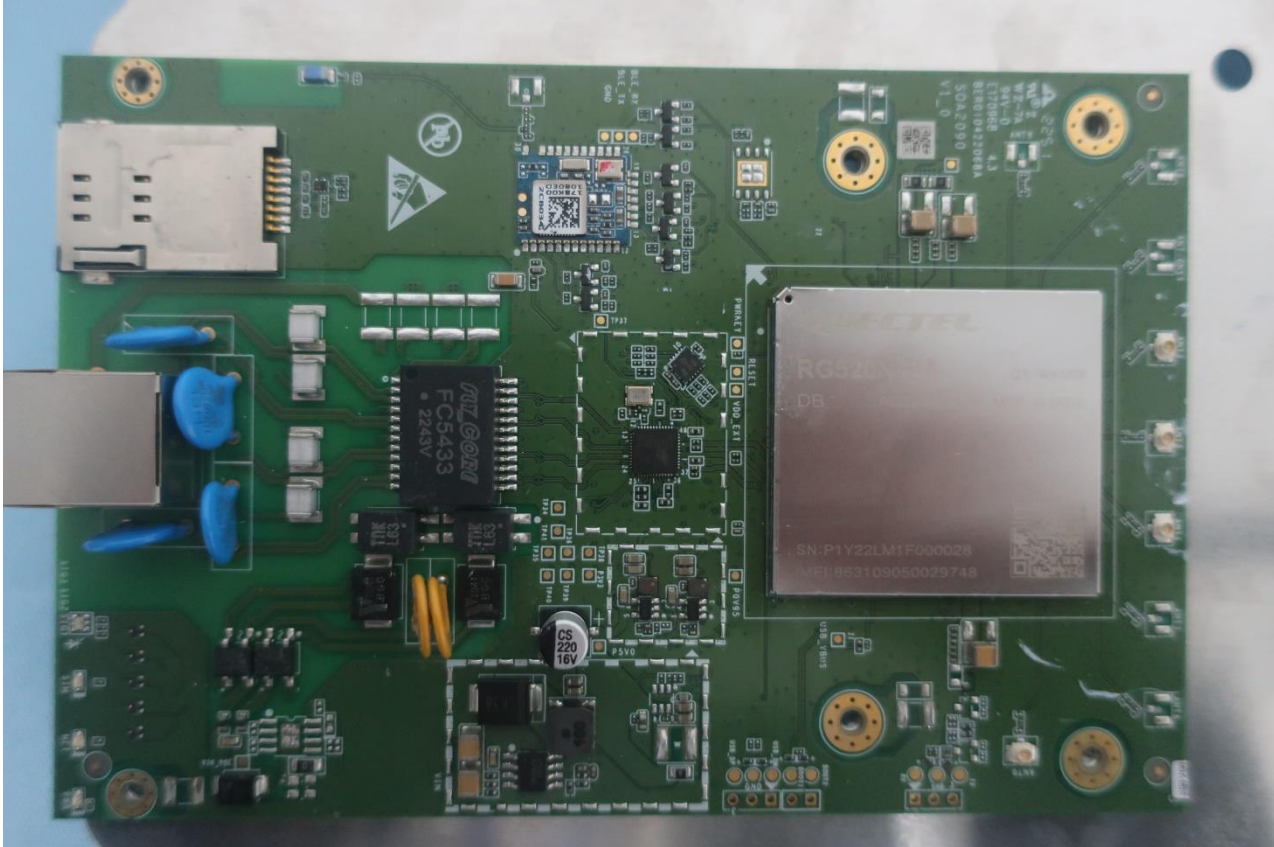

3. Internal Photograph of EUT

Brand Name: smawave; Model Name: SRE620-b

Brand Name: smawave; Model Name: SRE620-b

Brand Name: smawave; Model Name: SRE620-b

Brand Name: smawave; Model Name: SRE620-b

Brand Name: smawave; Model Name: SRE620-b

Brand Name: smawave; Model Name: SRE620-b

Brand Name: smawave; Model Name: SRE620-b

Brand Name: smawave; Model Name: SRE620-b

Brand Name: smawave; Model Name: SRE620-b

Brand Name: smawave; Model Name: SRE620-b