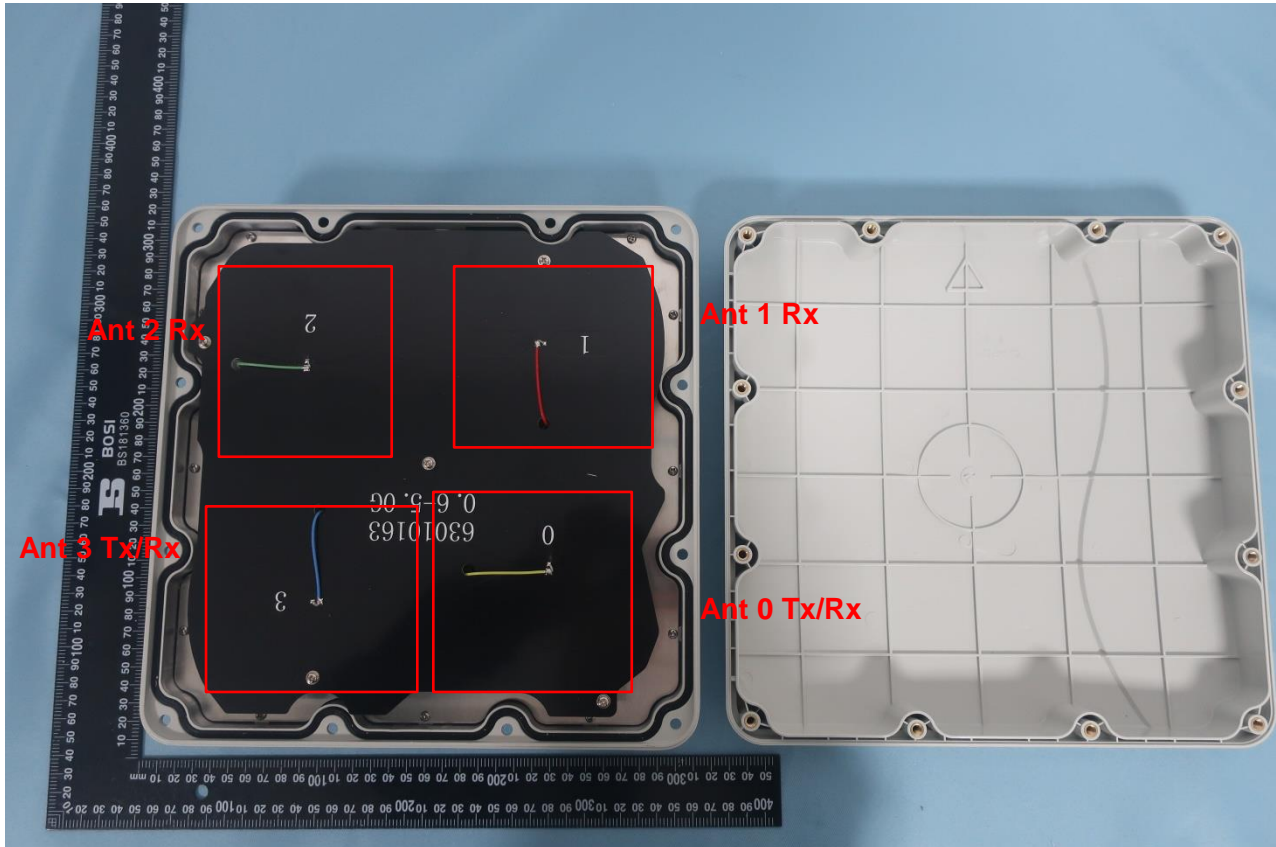

3. Internal Photograph of EUT

Brand Name: smawave; Model Name: SRE620-b

Brand Name: smawave; Model Name: SRE620-b

Brand Name: smawave; Model Name: SRE620-b

Brand Name: smawave; Model Name: SRE620-b

Brand Name: smawave; Model Name: SRE620-b