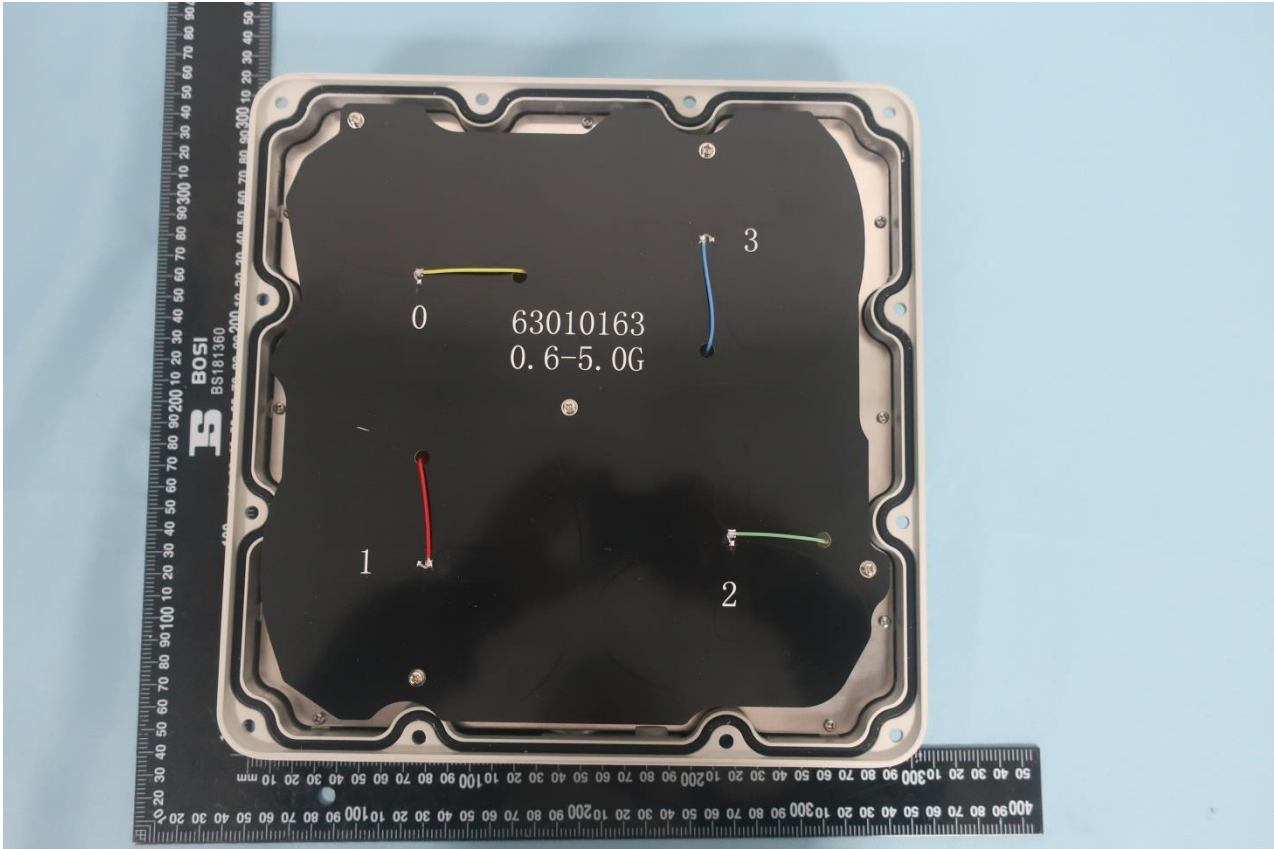

3. Internal Photograph of EUT

Brand Name: smawave; Model Name: SRE620-b

Brand Name: smawave; Model Name: SRE620-b

Brand Name: smawave; Model Name: SRE620-b

Brand Name: smawave; Model Name: SRE620-b

Brand Name: smawave; Model Name: SRE620-b

Brand Name: smawave; Model Name: SRE620-b

Brand Name: smawave; Model Name: SRE620-b

Brand Name: smawave; Model Name: SRE620-b

Brand Name: smawave; Model Name: SRE620-b

Brand Name: smawave; Model Name: SRE620-b