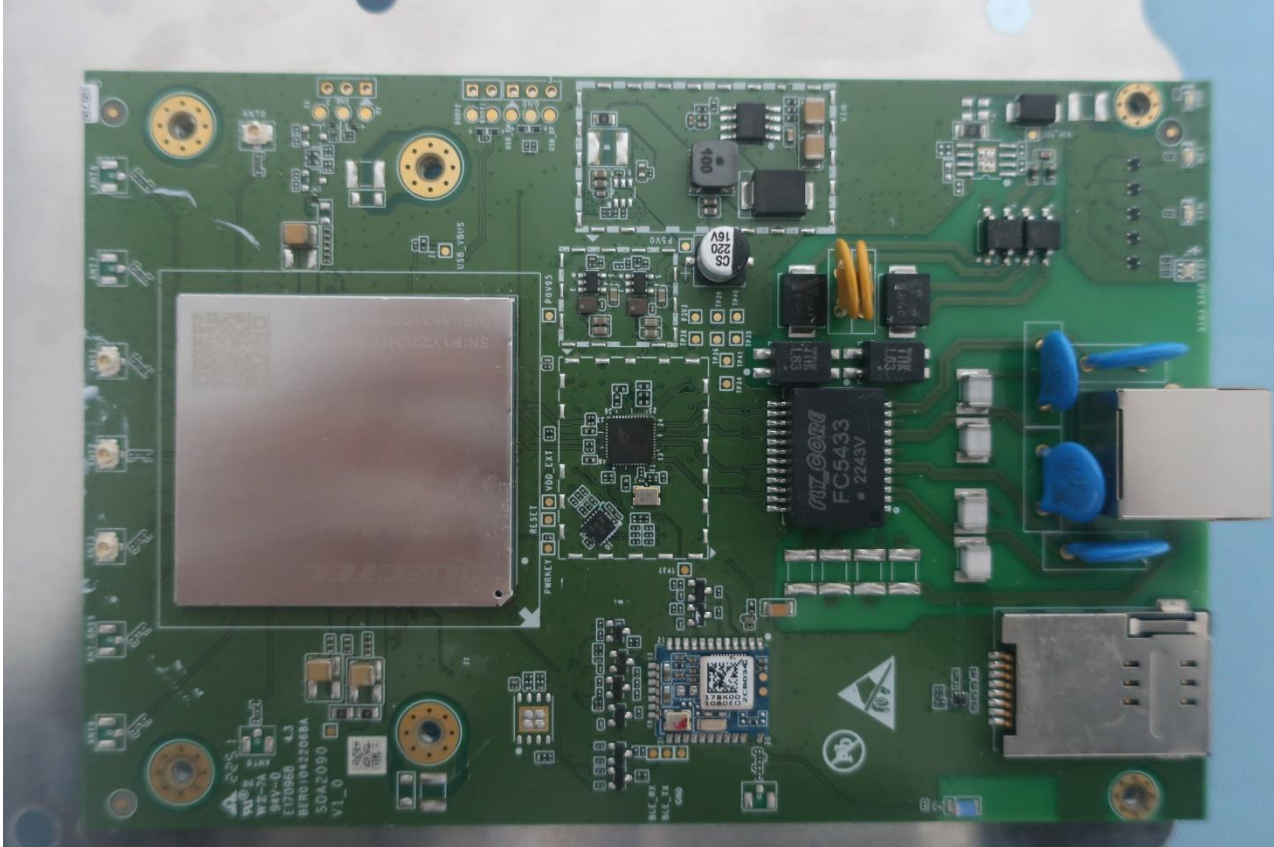

3. Internal Photograph of EUT

Brand Name: smawave; Model Name: SRE620-b

Brand Name: smawave; Model Name: SRE620-b

Brand Name: smawave; Model Name: SRE620-b

Brand Name: smawave; Model Name: SRE620-b

Brand Name: smawave; Model Name: SRE620-b

Brand Name: smawave; Model Name: SRE620-b

Brand Name: smawave; Model Name: SRE620-b

Brand Name: smawave; Model Name: SRE620-b

Brand Name: smawave; Model Name: SRE620-b

Brand Name: smawave; Model Name: SRE620-b