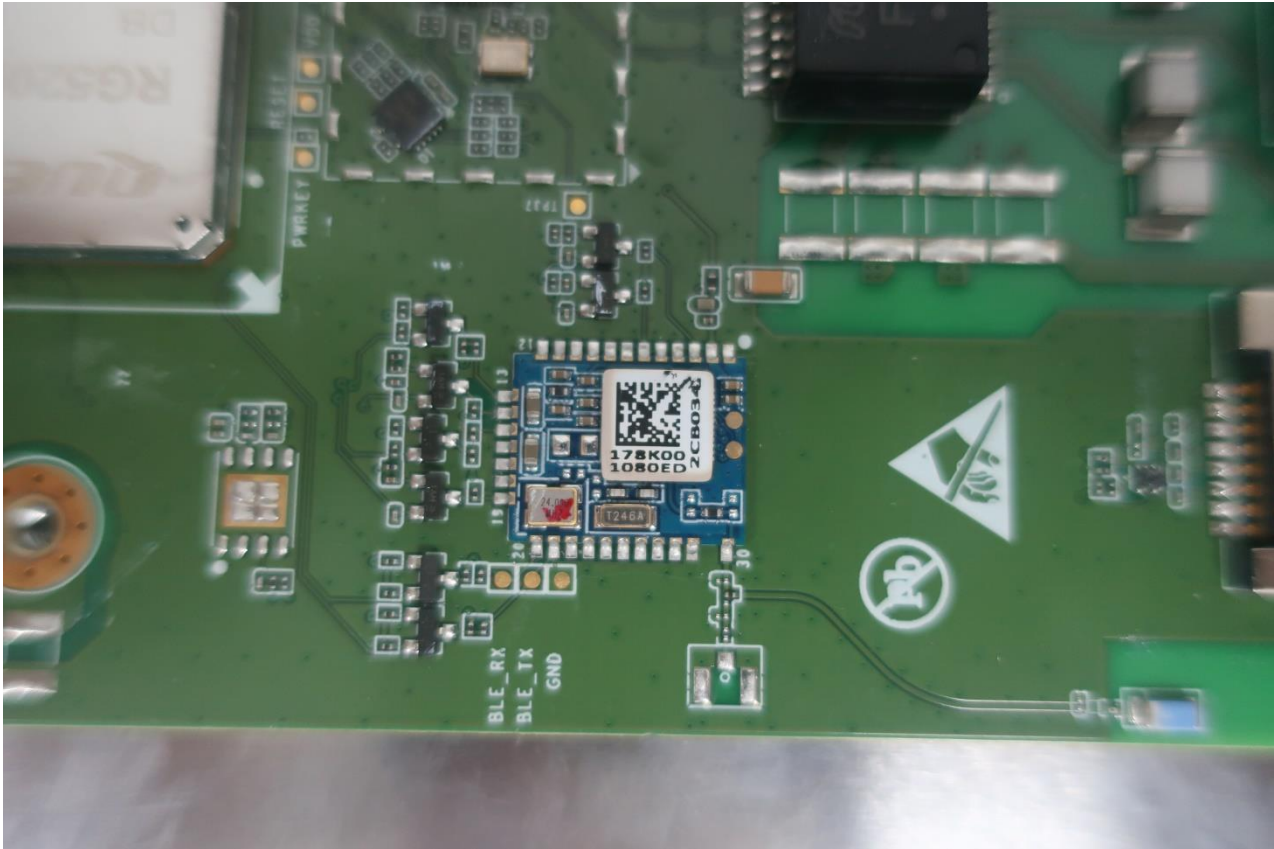

3. Internal Photograph of EUT

Brand Name: smawave; Model Name: SRE620-b

Brand Name: smawave; Model Name: SRE620-b

Brand Name: smawave; Model Name: SRE620-b

Brand Name: smawave; Model Name: SRE620-b

Brand Name: smawave; Model Name: SRE620-b

Brand Name: smawave; Model Name: SRE620-b

Brand Name: smawave; Model Name: SRE620-b

Brand Name: smawave; Model Name: SRE620-b

Brand Name: smawave; Model Name: SRE620-b

Brand Name: smawave; Model Name: SRE620-b