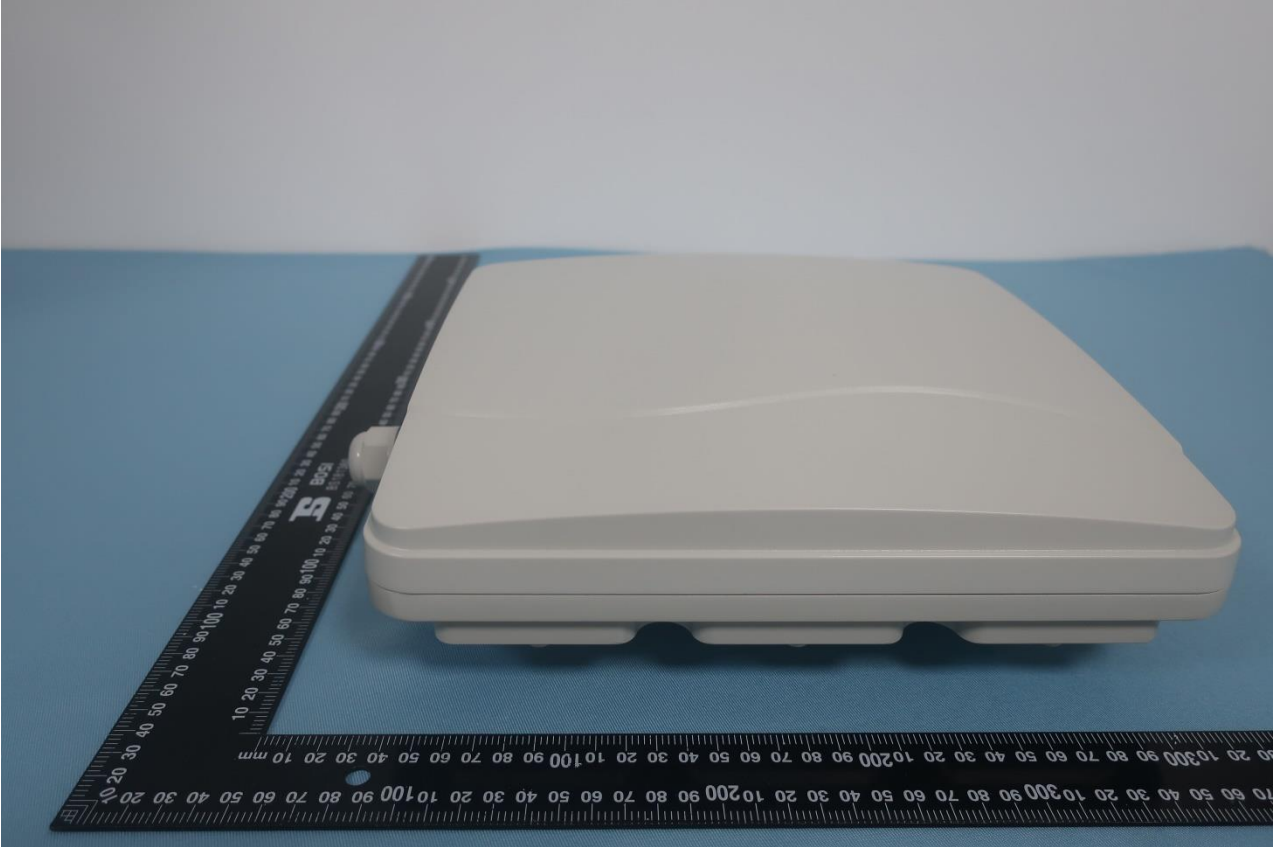

1. External Photograph of EUT

Brand Name: smawave; Model Name: SRE620-b

Brand Name: smawave; Model Name: SRE620-b

Brand Name: smawave; Model Name: SRE620-b

Brand Name: smawave; Model Name: SRE620-b

Brand Name: smawave; Model Name: SRE620-b

Brand Name: smawave; Model Name: SRE620-b

2. Photograph of Accessory

Brand Name: smawave; Model Name: SRE620-b

List of Accessory:

Specification of Accessory				
AC Adapter	Brand Name	TOPOW	Model Name	TPA306-24240-EU
POE Combiner	Brand Name	TOPOW	Model Name	TPT24S24D
Network cable	Brand Name	NA	Model Name	NA