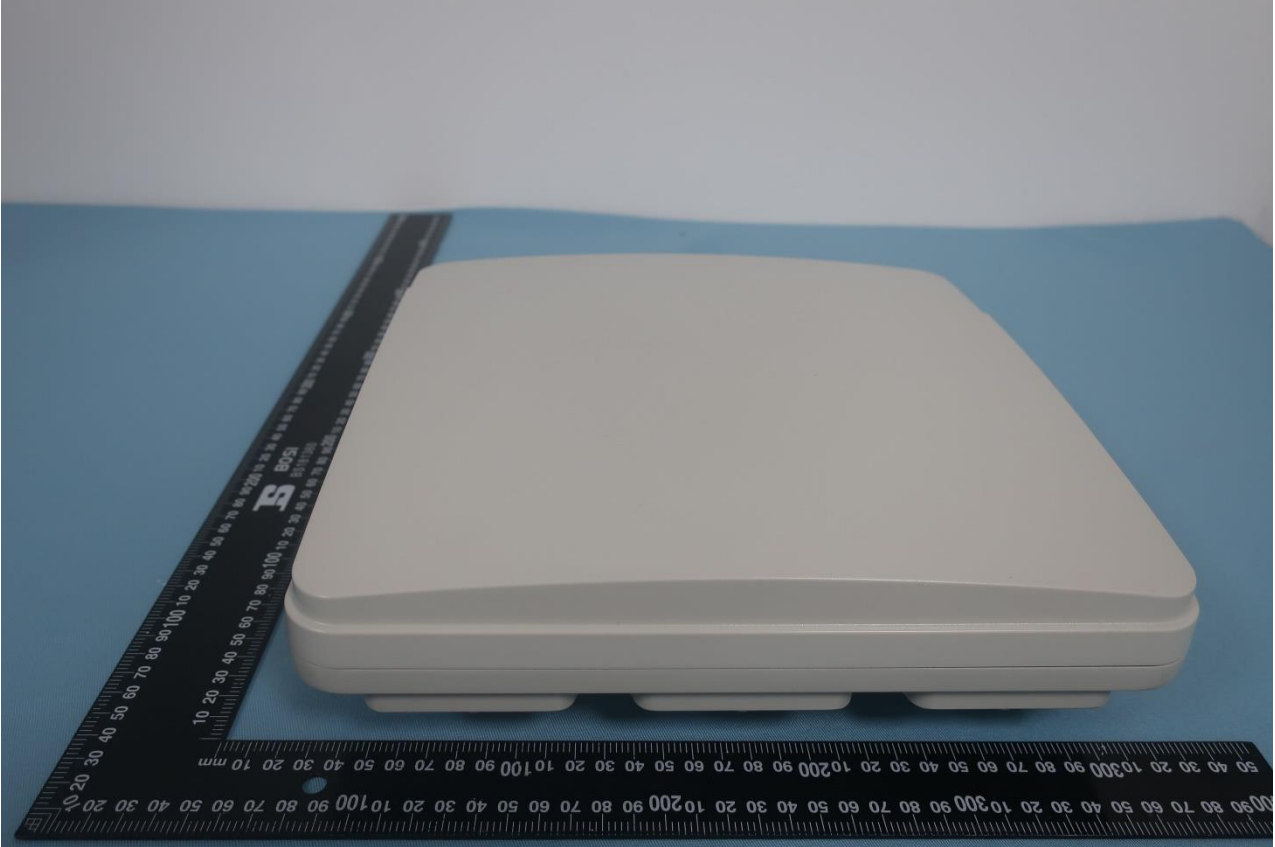

1. External Photograph of EUT

Brand Name: smawave; Model Name: SRE620-b

Brand Name: smawave; Model Name: SRE620-b

Brand Name: smawave; Model Name: SRE620-b

Brand Name: smawave; Model Name: SRE620-b

Brand Name: smawave; Model Name: SRE620-b

Brand Name: smawave; Model Name: SRE620-b

2. Photograph of Accessory

Brand Name: smawave; Model Name: SRE620-b

List of Accessory:

Specification of Accessory				
AC Adapter	Brand Name	TOPOW	Model Name	TPA306-24240-EU
POE Combiner	Brand Name	TOPOW	Model Name	TPT24S24D
Network cable	Brand Name	NA	Model Name	NA