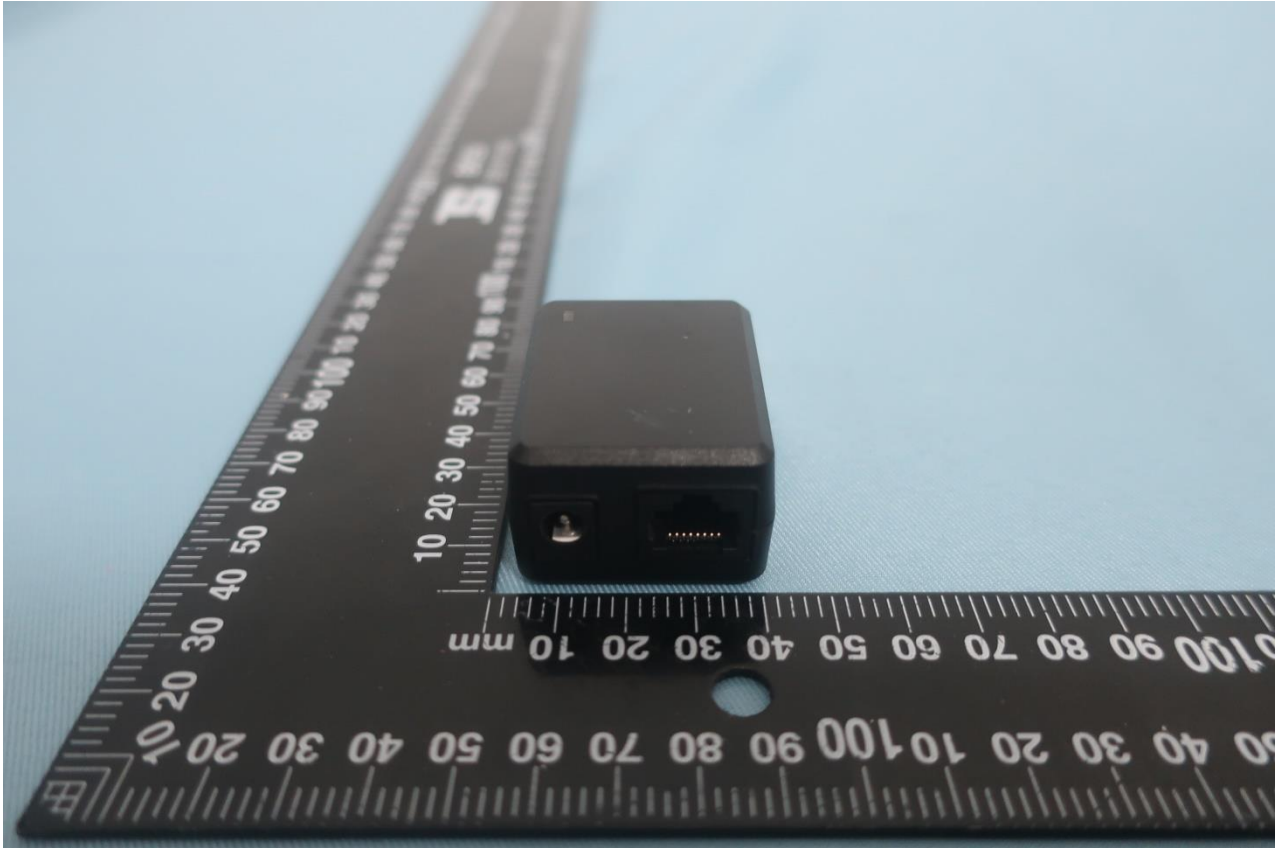

Brand Name: smawave; Model Name: SRE620-b