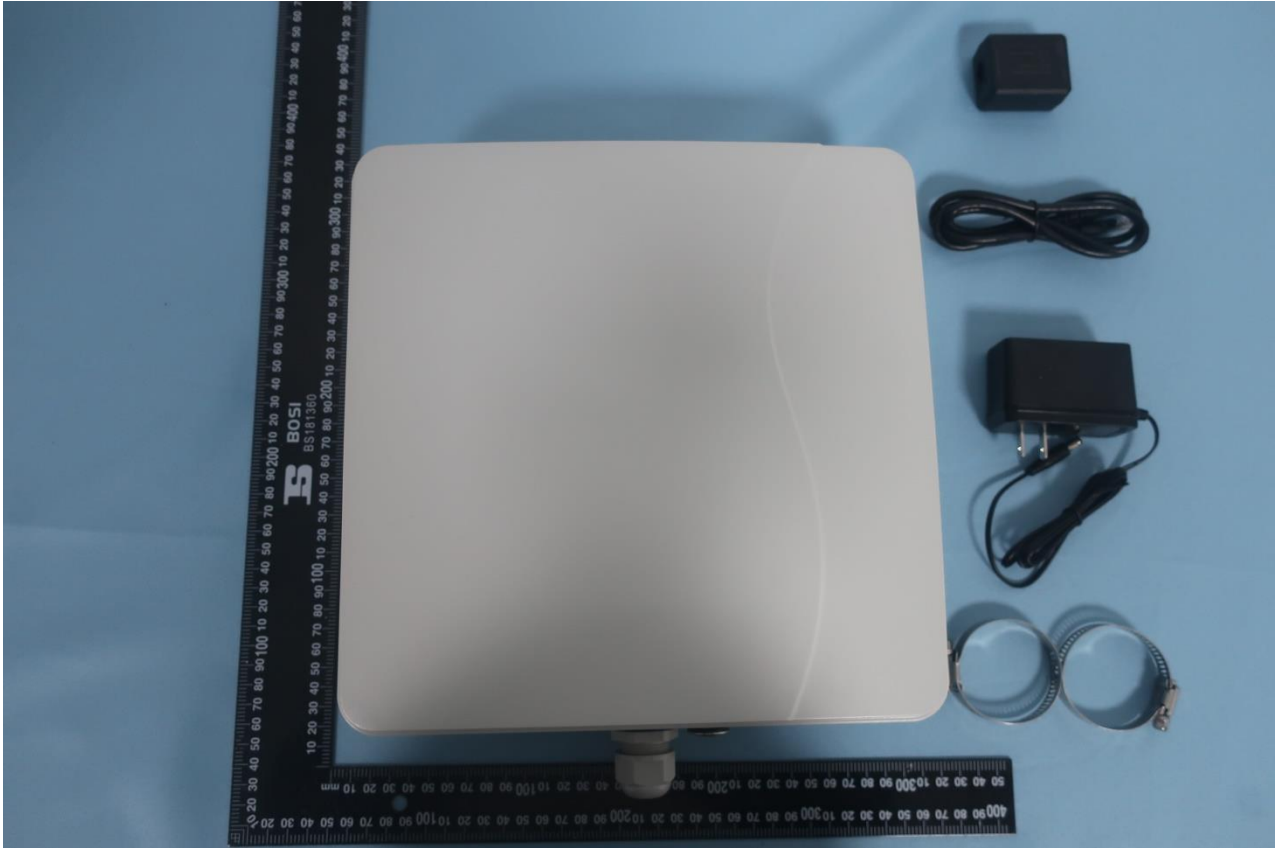

1. External Photograph of EUT

Brand Name: smawave; Model Name: SRE620-b

Brand Name: smawave; Model Name: SRE620-b

Brand Name: smawave; Model Name: SRE620-b

Brand Name: smawave; Model Name: SRE620-b

Brand Name: smawave; Model Name: SRE620-b

Brand Name: smawave; Model Name: SRE620-b

2. Photograph of Accessory

Brand Name: smawave; Model Name: SRE620-b

List of Accessory:

Specification of Accessory				
AC Adapter	Brand Name	TOPOW	Model Name	TPA306-24240-EU
POE Combiner	Brand Name	TOPOW	Model Name	TPT24S24D
Network cable	Brand Name	NA	Model Name	NA

Remark: For accessories equipped with this EUT, please refer to the following photos.

Brand Name: smawave; Model Name: SRE620-b

Brand Name: smawave; Model Name: SRE620-b

AC Adapter

Brand Name: smawave; Model Name: SRE620-b