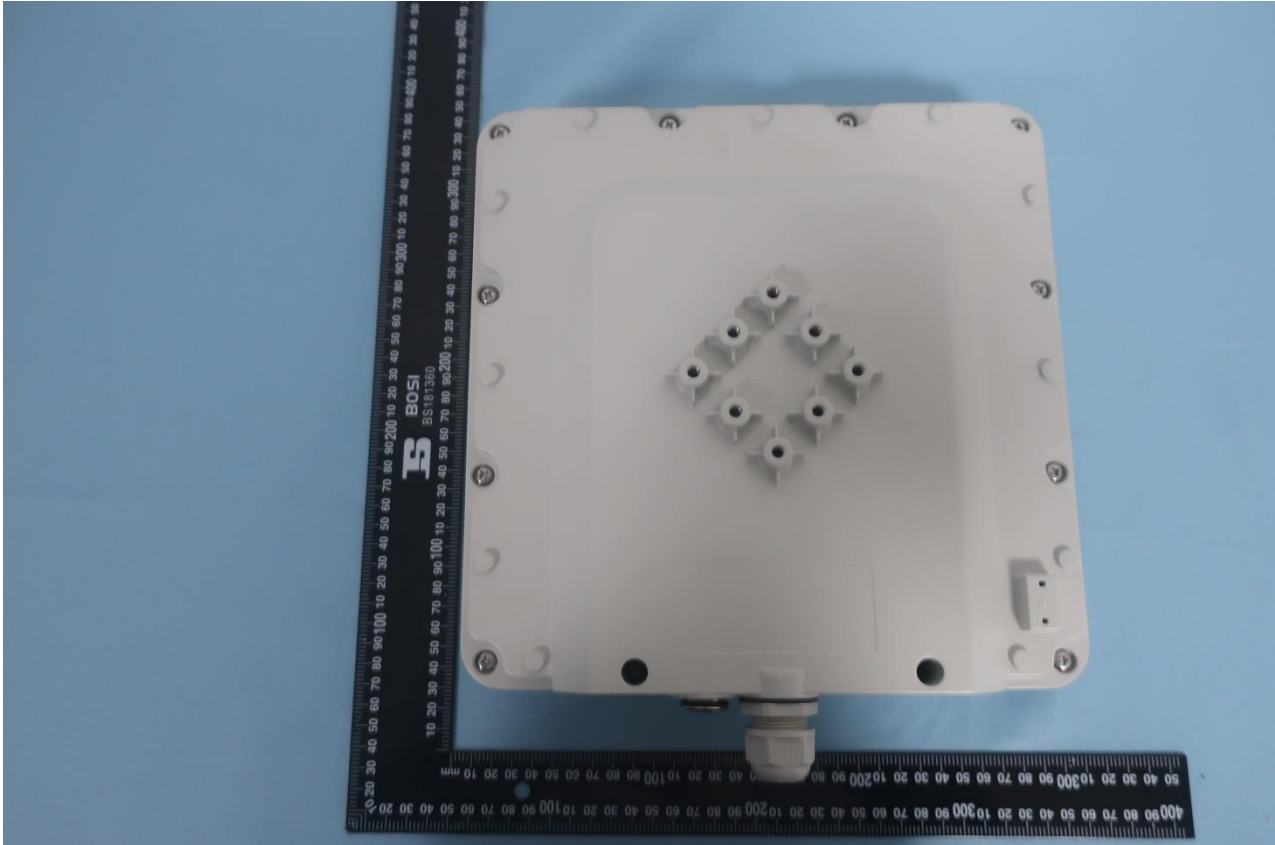

1. External Photograph of EUT

Brand Name: smawave; Model Name: SRE620-b

Brand Name: smawave; Model Name: SRE620-b

Brand Name: smawave; Model Name: SRE620-b

Brand Name: smawave; Model Name: SRE620-b

Brand Name: smawave; Model Name: SRE620-b

Brand Name: smawave; Model Name: SRE620-b

2. Photograph of Accessory

Brand Name: smawave; Model Name: SRE620-b

List of Accessory:

Specification of Accessory				
AC Adapter	Brand Name	TOPOW	Model Name	TPA306-24240-EU
POE Combiner	Brand Name	TOPOW	Model Name	TPT24S24D
Network cable	Brand Name	NA	Model Name	NA

Remark: For accessories equipped with this EUT, please refer to the following photos.

Brand Name: smawave; Model Name: SRE620-b

Brand Name: smawave; Model Name: SRE620-b

AC Adapter

Brand Name: smawave; Model Name: SRE620-b