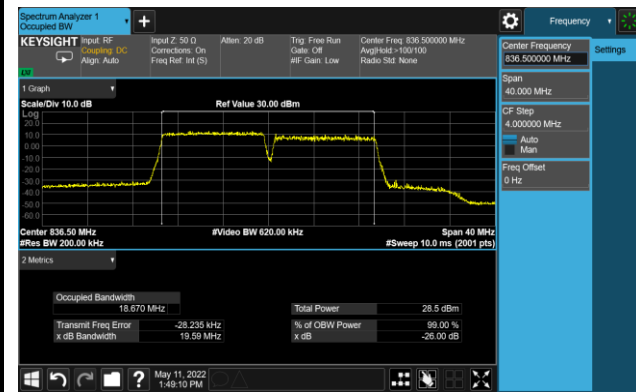

99% Bandwidth - 256QAM

5+10MHz Channel Bandwidth

10+5MHz Channel Bandwidth

10+10MHz Channel Bandwidth

Test Site	SIP-SR1	Test Engineer	Allen Zou
Test Date	2022/05/11	Test Band	Intra-Band CA_7C

Modulation	Frequency (MHz)	Bandwidth (MHz)	99% Bandwidth (MHz)
QPSK	2525.6 + 2540.0	10+20	27.62
	2530.1 + 2542.1	15+10	23.07
	2527.5 + 2542.5	15+15	28.28
	2525.3 + 2542.4	15+20	32.55
	2530.1 + 2544.5	20+10	27.66
	2527.6 + 2544.7	20+15	32.53
	2525.1 + 2544.9	20+20	37.54
16QAM	2525.6 + 2540.0	10+20	27.63
	2530.1 + 2542.1	15+10	23.05
	2527.5 + 2542.5	15+15	28.23
	2525.3 + 2542.4	15+20	32.58
	2530.1 + 2544.5	20+10	27.66
	2527.6 + 2544.7	20+15	32.54
	2525.1 + 2544.9	20+20	37.47
64QAM	2525.6 + 2540.0	10+20	27.57
	2530.1 + 2542.1	15+10	23.03
	2527.5 + 2542.5	15+15	28.21
	2525.3 + 2542.4	15+20	32.51
	2530.1 + 2544.5	20+10	27.71
	2527.6 + 2544.7	20+15	32.49
	2525.1 + 2544.9	20+20	37.39
256QAM	2525.6 + 2540.0	10+20	27.53
	2530.1 + 2542.1	15+10	23.01
	2527.5 + 2542.5	15+15	28.23
	2525.3 + 2542.4	15+20	32.50
	2530.1 + 2544.5	20+10	27.66
	2527.6 + 2544.7	20+15	32.58
	2525.1 + 2544.9	20+20	37.40

## 99% Bandwidth - QPSK