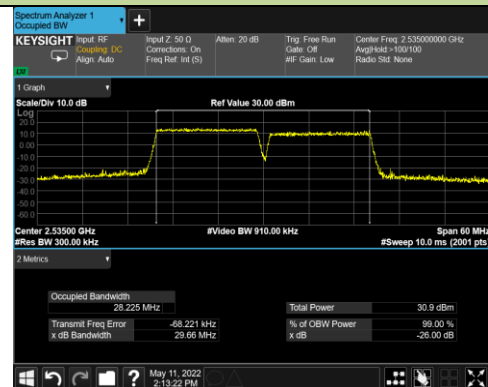

15+15MHz Channel Bandwidth