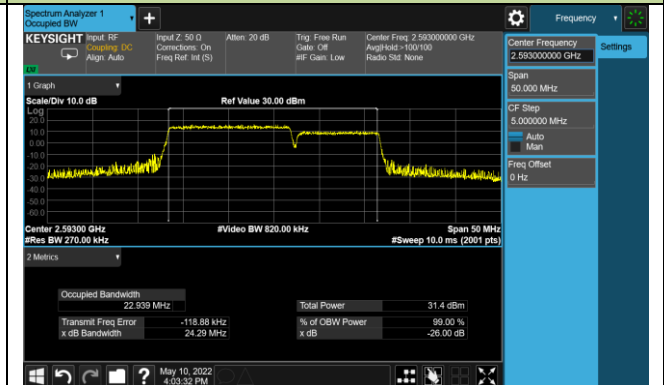

15+10MHz Channel Bandwidth