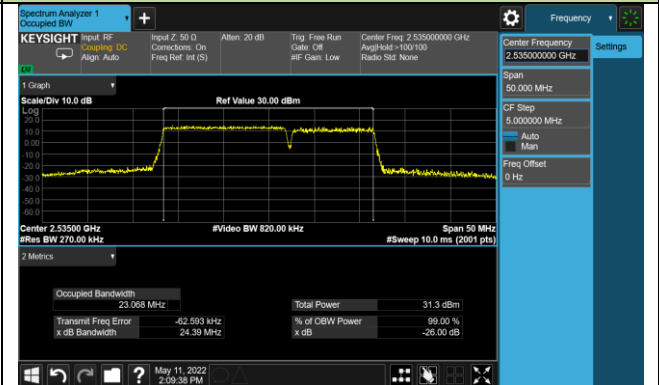

15+10MHz Channel Bandwidth