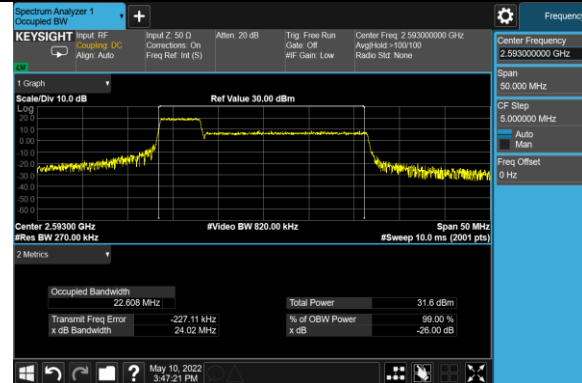

99% Bandwidth - QPSK

5+20MHz Channel Bandwidth