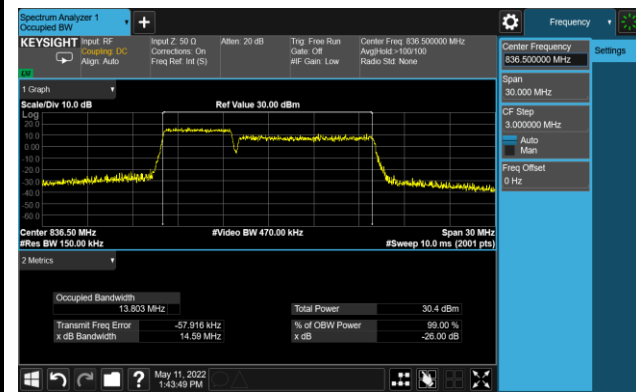

99% Bandwidth - 16QAM

5+10MHz Channel Bandwidth