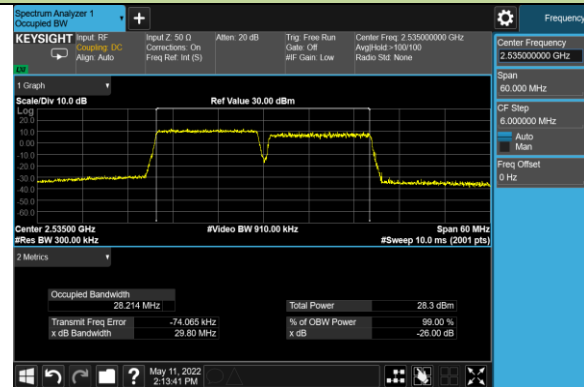

15+15MHz Channel Bandwidth