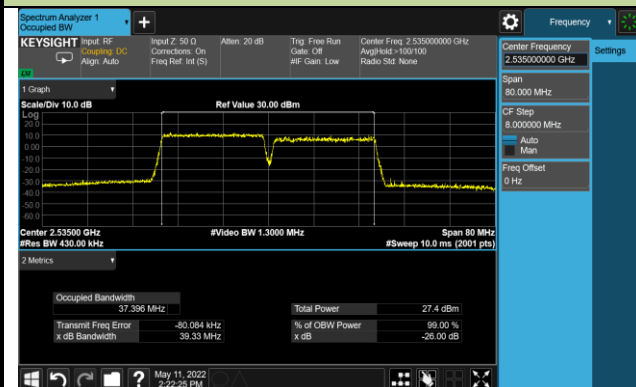

20+20MHz Channel Bandwidth