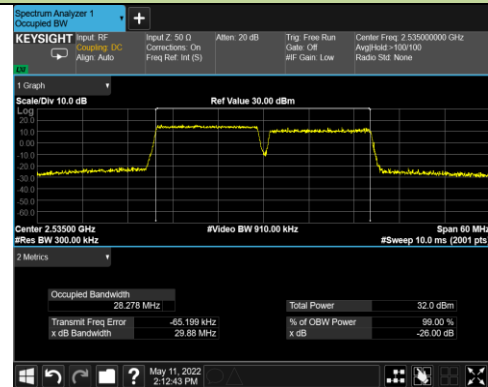

15+15MHz Channel Bandwidth