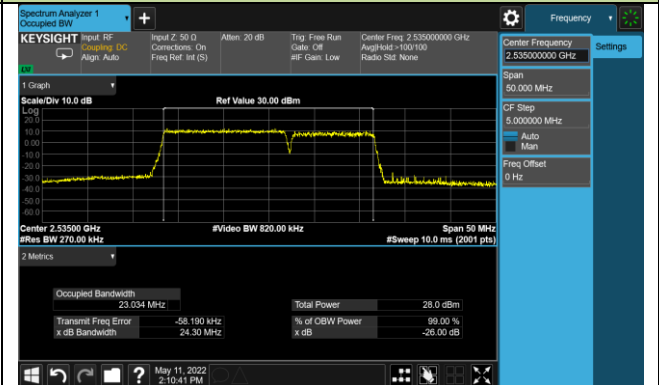

15+10MHz Channel Bandwidth