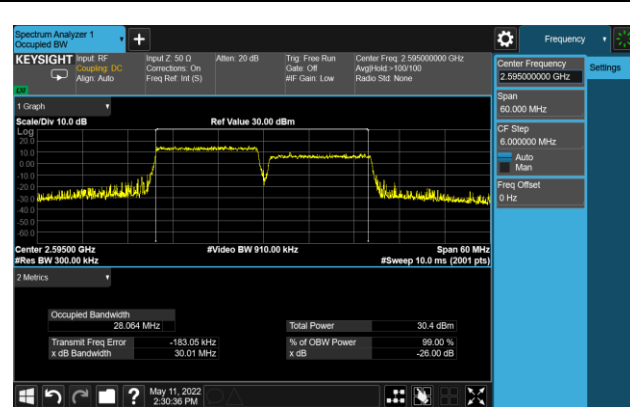

99% Bandwidth - 64QAM

15+15MHz Channel Bandwidth