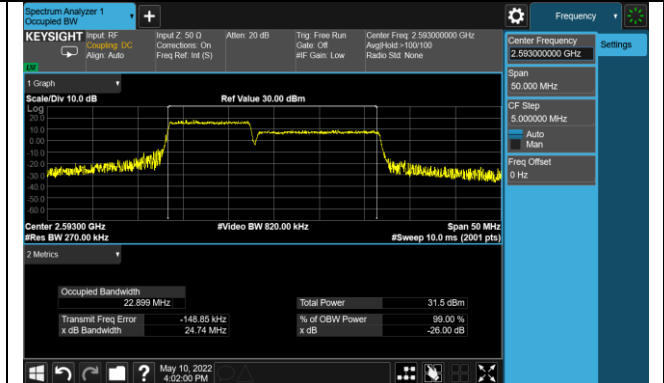

10+15MHz Channel Bandwidth