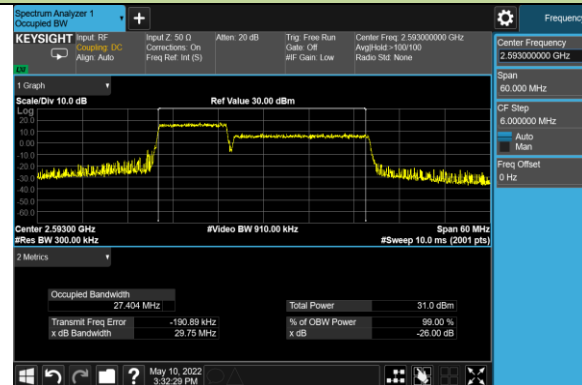

10+20MHz Channel Bandwidth