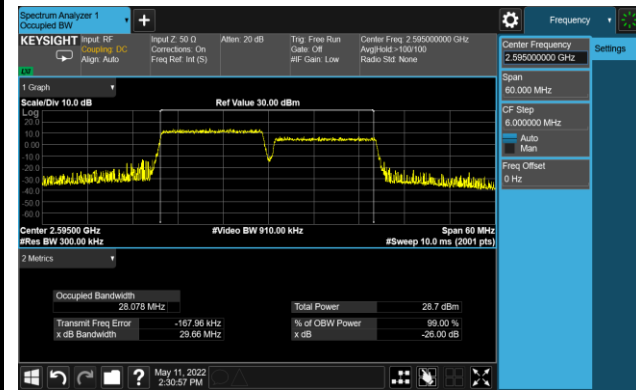

99% Bandwidth - 256QAM

15+15MHz Channel Bandwidth