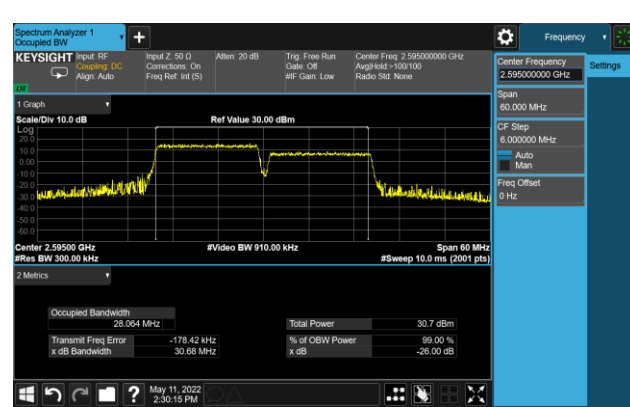

99% Bandwidth - 16QAM

15+15MHz Channel Bandwidth