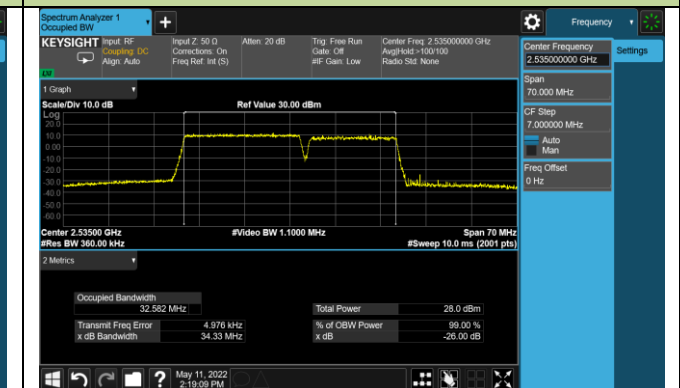

## 20+15MHz Channel Bandwidth

## 20+20MHz Channel Bandwidth

99% Bandwidth - 256QAM

10+20MHz Channel Bandwidth

15+10MHz Channel Bandwidth

15+15MHz Channel Bandwidth

15+20MHz Channel Bandwidth

20+10MHz Channel Bandwidth

20+15MHz Channel Bandwidth

## 99% Bandwidth - QPSK