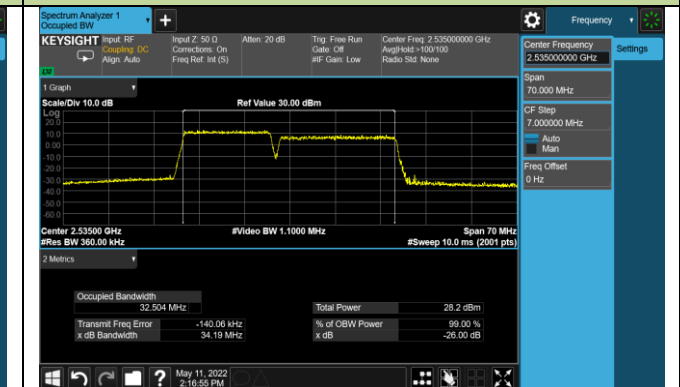

15+20MHz Channel Bandwidth