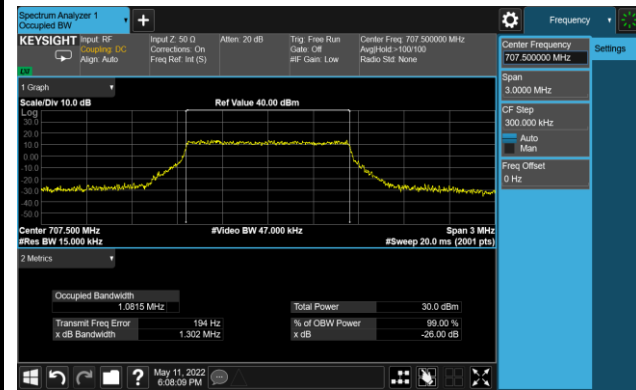

99% Bandwidth - QPSK

1.4MHz Channel Bandwidth

3MHz Channel Bandwidth

5MHz Channel Bandwidth

10MHz Channel Bandwidth

99% Bandwidth - 16QAM

1.4MHz Channel Bandwidth

3MHz Channel Bandwidth