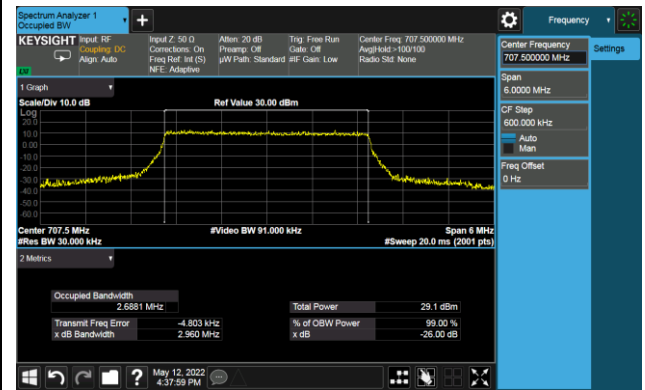

99% Bandwidth - QPSK

1.4MHz Channel Bandwidth

3MHz Channel Bandwidth

5MHz Channel Bandwidth

10MHz Channel Bandwidth

99% Bandwidth - 16QAM

1.4MHz Channel Bandwidth

3MHz Channel Bandwidth