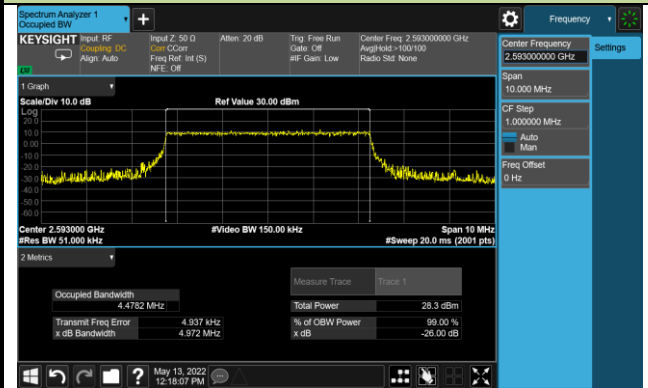

5MHz Channel Bandwidth

10MHz Channel Bandwidth

15MHz Channel Bandwidth

20MHz Channel Bandwidth

Test Site	SIP-SR1	Test Engineer	Allen Zou
Test Date	2022/05/12	Test Band	LTE Band 71

Frequency (MHz)	Bandwidth (MHz)	99% Bandwidth (MHz)
QPSK		
680.5	5	4.48
	10	8.92
	15	13.36
	20	17.80
16QAM		
680.5	5	4.48
	10	8.92
	15	13.39
	20	17.82
64QAM		
680.5	5	4.48
	10	8.92
	15	13.39
	20	17.82
256QAM		
680.5	5	4.47
	10	8.93
	15	13.37
	20	17.82