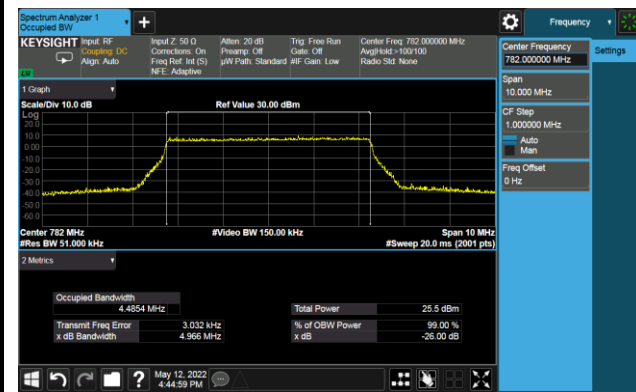

99% Bandwidth - QPSK

5MHz Channel Bandwidth

10MHz Channel Bandwidth

99% Bandwidth - 16QAM

5MHz Channel Bandwidth

10MHz Channel Bandwidth

99% Bandwidth - 64QAM

5MHz Channel Bandwidth

10MHz Channel Bandwidth

99% Bandwidth - 256QAM

5MHz Channel Bandwidth

10MHz Channel Bandwidth

Test Site	SIP-SR1	Test Engineer	Allen Zou
Test Date	2022/05/12	Test Band	LTE Band 17

Frequency (MHz)	Bandwidth (MHz)	99% Bandwidth (MHz)
QPSK		
710.0	5	4.49
	10	8.95
16QAM		
710.0	5	4.48
	10	8.97
64QAM		
710.0	5	4.48
	10	8.96
256QAM		
710.0	5	4.48
	10	8.96