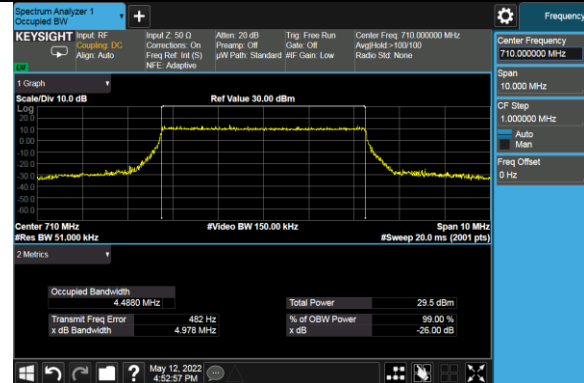

99% Bandwidth - QPSK

5MHz Channel Bandwidth