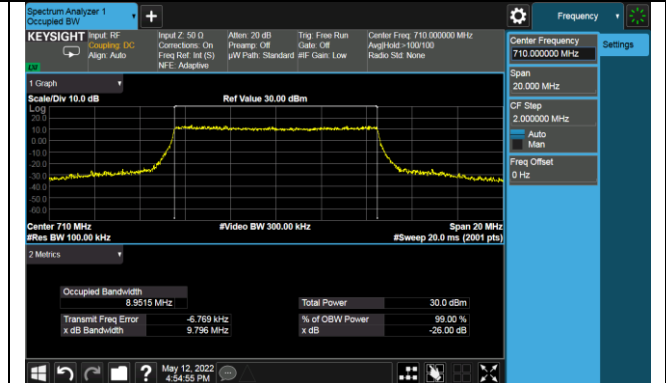

10MHz Channel Bandwidth