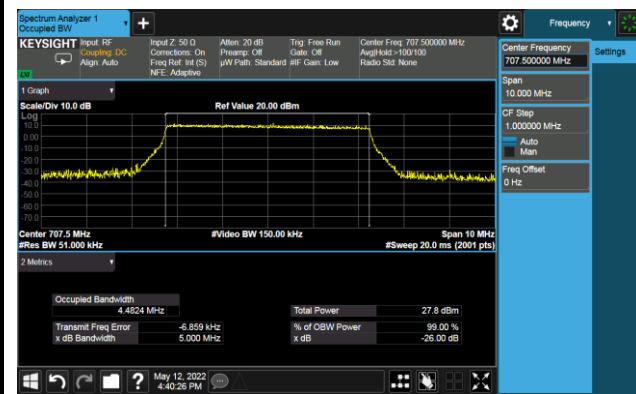

5MHz Channel Bandwidth