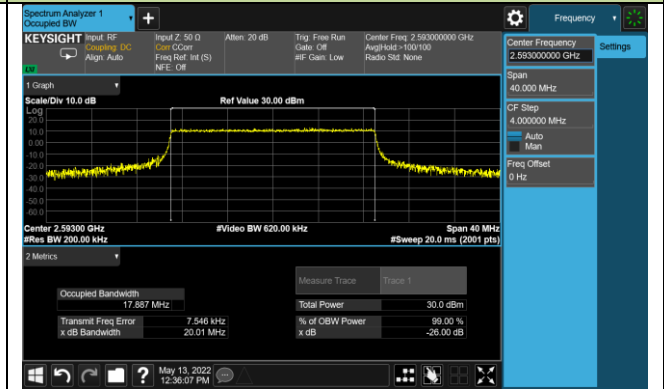

5MHz Channel Bandwidth

10MHz Channel Bandwidth

15MHz Channel Bandwidth

20MHz Channel Bandwidth

Test Site	SIP-SR1	Test Engineer	Allen Zou
Test Date	2022/05/12	Test Band	LTE Band 71

Frequency (MHz)	Bandwidth (MHz)	99% Bandwidth (MHz)
QPSK		
680.5	5	4.48
	10	8.92
	15	13.36
	20	17.80
16QAM		
680.5	5	4.48
	10	8.92
	15	13.39
	20	17.82
64QAM		
680.5	5	4.48
	10	8.92
	15	13.39
	20	17.82
256QAM		
680.5	5	4.47
	10	8.93
	15	13.37
	20	17.82