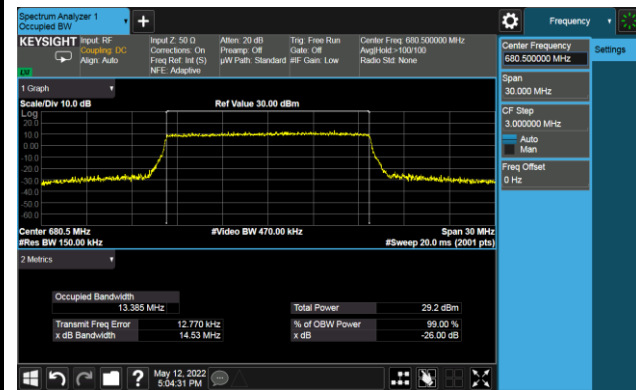

15MHz Channel Bandwidth