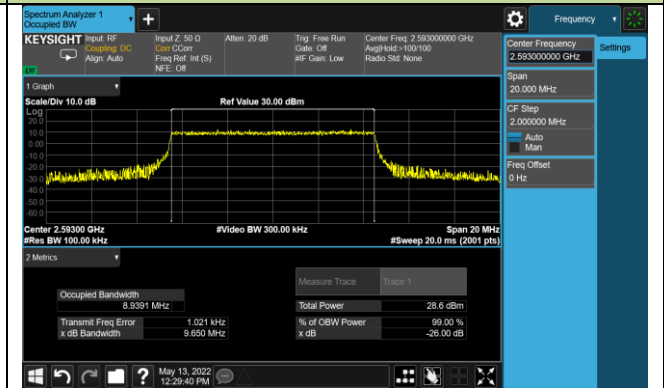

5MHz Channel Bandwidth

10MHz Channel Bandwidth

15MHz Channel Bandwidth

20MHz Channel Bandwidth

Test Site	SIP-SR1	Test Engineer	Allen Zou
Test Date	2022/05/12	Test Band	LTE Band 71

Frequency (MHz)	Bandwidth (MHz)	99% Bandwidth (MHz)
QPSK		
680.5	5	4.48
	10	8.92
	15	13.36
	20	17.80
16QAM		
680.5	5	4.48
	10	8.92
	15	13.39
	20	17.82
64QAM		
680.5	5	4.48
	10	8.92
	15	13.39
	20	17.82
256QAM		
680.5	5	4.47
	10	8.93
	15	13.37
	20	17.82