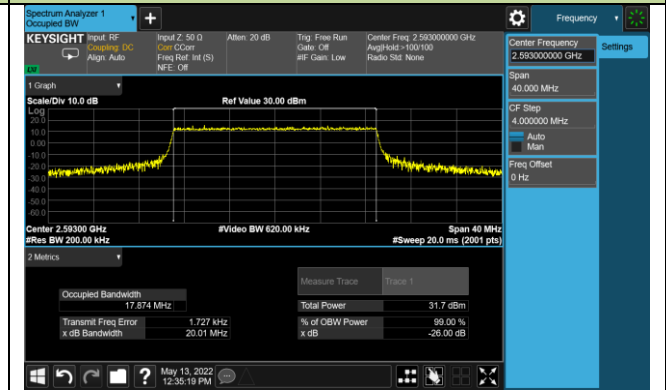

20MHz Channel Bandwidth