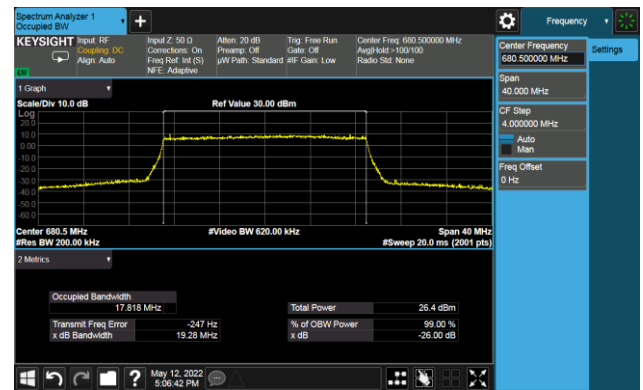

5MHz Channel Bandwidth

10MHz Channel Bandwidth

15MHz Channel Bandwidth

20MHz Channel Bandwidth

Test Site	SIP-SR1	Test Engineer	Allen Zou
Test Date	2022/05/11	Test Band	Intra-Band CA_2C

Modulation	Frequency (MHz)	Bandwidth (MHz)	99% Bandwidth (MHz)
QPSK	1870.8 + 1882.5	5+20	22.72
	1872.9 + 1884.9	10+15	23.02
	1870.6 + 1885.0	10+20	27.56
	1875.1 + 1887.1	15+10	23.06
	1872.5 + 1887.5	15+15	28.24
	1870.3 + 1887.4	15+20	32.46
	1877.5 + 1889.2	20+5	22.81
	1875.1 + 1889.5	20+10	27.70
	1872.6 + 1889.7	20+15	32.60
	1870.1 + 1889.9	20+20	37.46
16QAM	1870.8 + 1882.5	5+20	22.72
	1872.9 + 1884.9	10+15	23.02
	1870.6 + 1885.0	10+20	27.60
	1875.1 + 1887.1	15+10	23.04
	1872.5 + 1887.5	15+15	28.27
	1870.3 + 1887.4	15+20	32.49
	1877.5 + 1889.2	20+5	22.79
	1875.1 + 1889.5	20+10	27.65
	1872.6 + 1889.7	20+15	32.50
	1870.1+ 1889.9	20+20	37.38
64QAM	1870.8 + 1882.5	5+20	22.71
	1872.9 + 1884.9	10+15	23.03
	1870.6 + 1885.0	10+20	27.63
	1875.1 + 1887.1	15+10	23.04
	1872.5 + 1887.5	15+15	28.28
	1870.3 + 1887.4	15+20	32.56
	1877.5 + 1889.2	20+5	22.82
	1875.1 + 1889.5	20+10	27.67
	1872.6 + 1889.7	20+15	32.54
	1870.1 + 1889.9	20+20	37.42