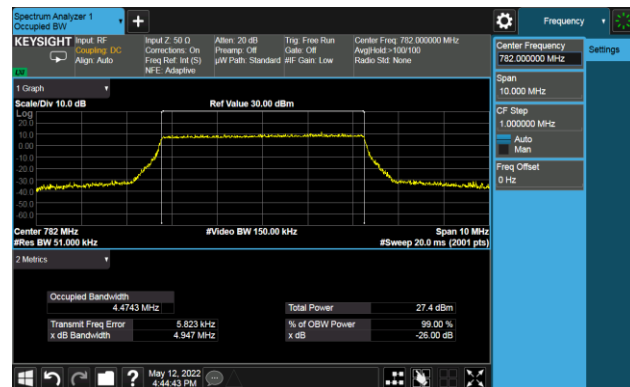

99% Bandwidth - QPSK

5MHz Channel Bandwidth

10MHz Channel Bandwidth

99% Bandwidth - 16QAM

5MHz Channel Bandwidth

10MHz Channel Bandwidth

99% Bandwidth - 64QAM

5MHz Channel Bandwidth

10MHz Channel Bandwidth

99% Bandwidth - 256QAM

5MHz Channel Bandwidth

10MHz Channel Bandwidth

Test Site	SIP-SR1	Test Engineer	Allen Zou
Test Date	2022/05/12	Test Band	LTE Band 17

Frequency (MHz)	Bandwidth (MHz)	99% Bandwidth (MHz)
QPSK		
710.0	5	4.49
	10	8.95
16QAM		
710.0	5	4.48
	10	8.97
64QAM		
710.0	5	4.48
	10	8.96
256QAM		
710.0	5	4.48
	10	8.96