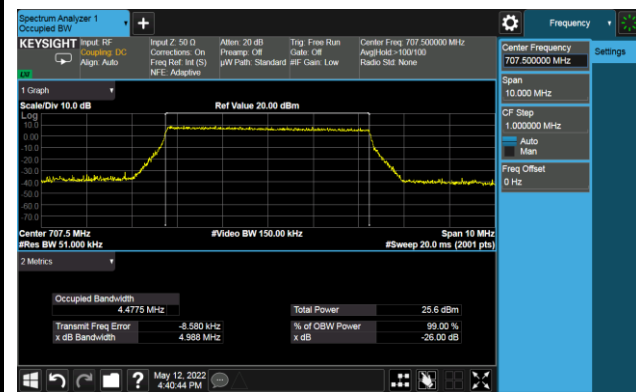

1.4MHz Channel Bandwidth

3MHz Channel Bandwidth

5MHz Channel Bandwidth

10MHz Channel Bandwidth

Test Site	SIP-SR1	Test Engineer	Allen Zou
Test Date	2022/05/12	Test Band	LTE Band 13

Frequency (MHz)	Bandwidth (MHz)	99% Bandwidth (MHz)
QPSK		
782.0	5	4.48
	10	8.92
16QAM		
782.0	5	4.47
	10	8.91
64QAM		
782.0	5	4.47
	10	8.92
256QAM		
782.0	5	4.49
	10	8.93