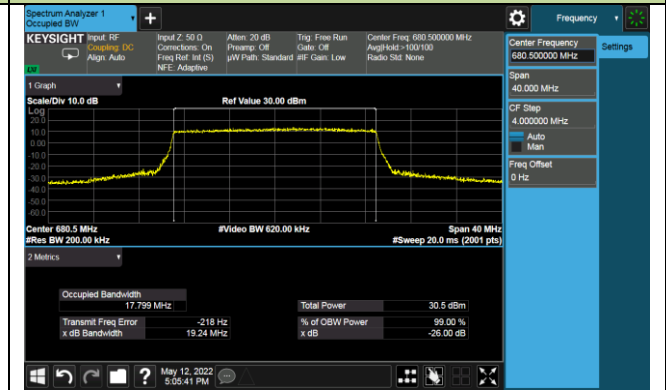

20MHz Channel Bandwidth