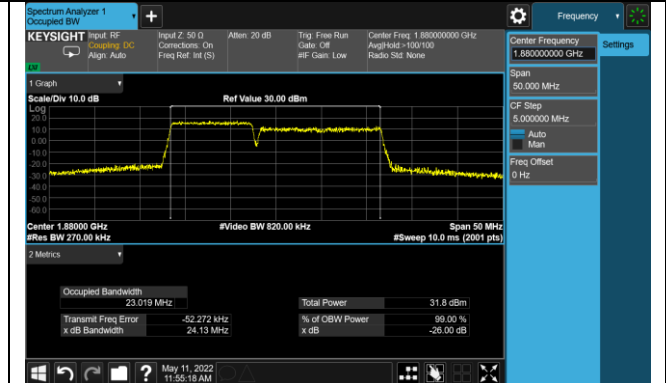

10+15MHz Channel Bandwidth