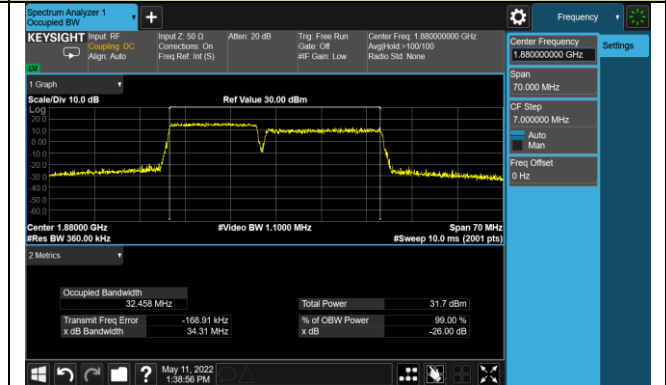

99% Bandwidth - QPSK

5+20MHz Channel Bandwidth

10+15MHz Channel Bandwidth

10+20MHz Channel Bandwidth

15+10MHz Channel Bandwidth

15+15MHz Channel Bandwidth

15+20MHz Channel Bandwidth

99% Bandwidth - 16QAM