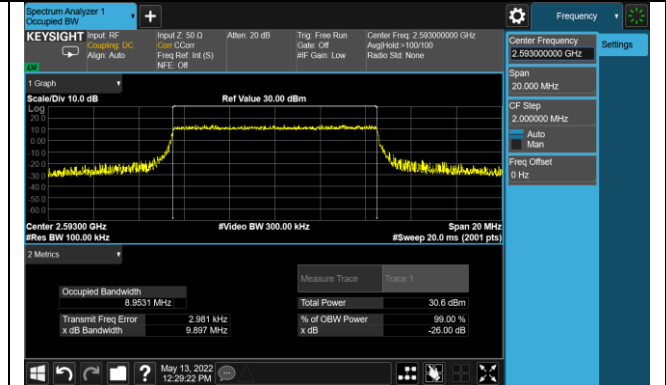

10MHz Channel Bandwidth