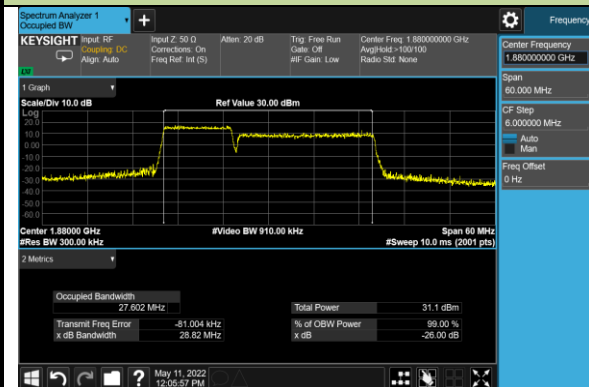

10+20MHz Channel Bandwidth