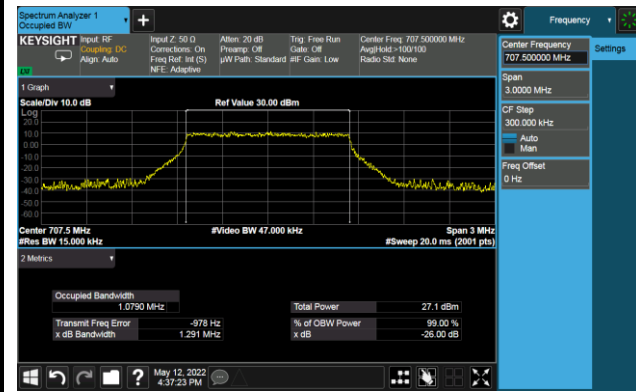

5MHz Channel Bandwidth

10MHz Channel Bandwidth

99% Bandwidth - 64QAM

1.4MHz Channel Bandwidth

3MHz Channel Bandwidth

5MHz Channel Bandwidth

10MHz Channel Bandwidth

99% Bandwidth - 256QAM

1.4MHz Channel Bandwidth

3MHz Channel Bandwidth

5MHz Channel Bandwidth

10MHz Channel Bandwidth

Test Site	SIP-SR1	Test Engineer	Allen Zou
Test Date	2022/05/12	Test Band	LTE Band 13

Frequency (MHz)	Bandwidth (MHz)	99% Bandwidth (MHz)
QPSK		
782.0	5	4.48
	10	8.92
16QAM		
782.0	5	4.47
	10	8.91
64QAM		
782.0	5	4.47
	10	8.92
256QAM		
782.0	5	4.49
	10	8.93