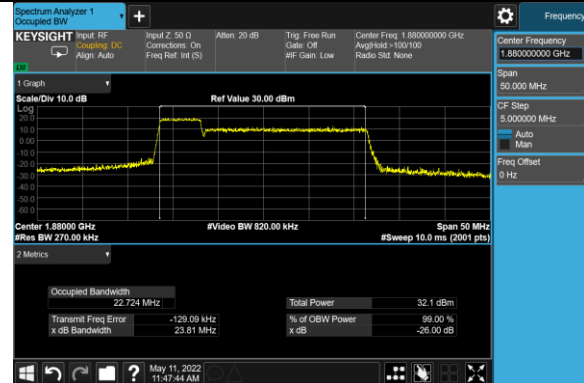

99% Bandwidth - QPSK

5+20MHz Channel Bandwidth