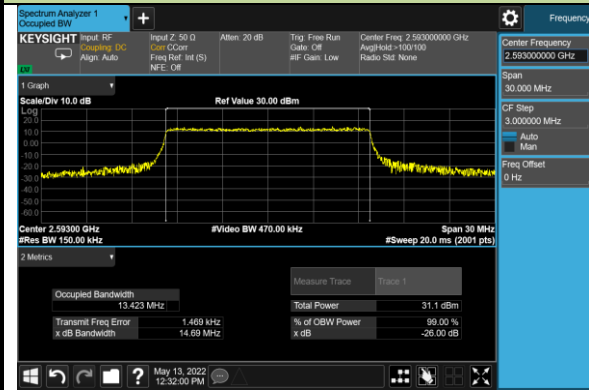

15MHz Channel Bandwidth