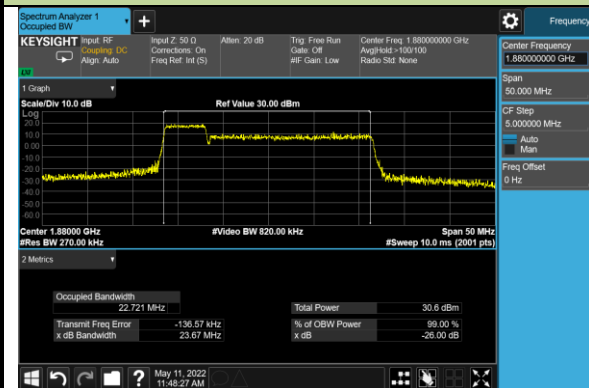

99% Bandwidth - 16QAM

5+20MHz Channel Bandwidth