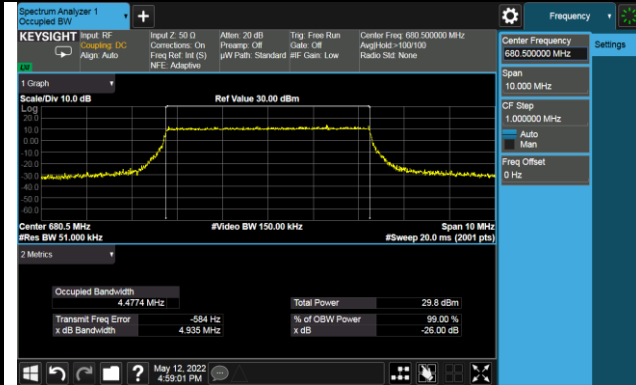

99% Bandwidth - QPSK

5MHz Channel Bandwidth