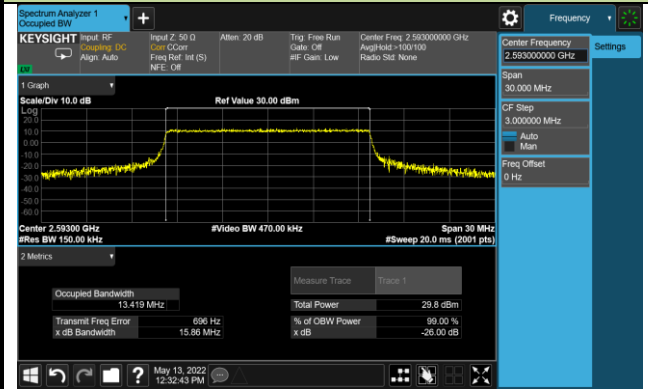

5MHz Channel Bandwidth

10MHz Channel Bandwidth

15MHz Channel Bandwidth

20MHz Channel Bandwidth

Test Site	SIP-SR1	Test Engineer	Allen Zou
Test Date	2022/05/12	Test Band	LTE Band 71

Frequency (MHz)	Bandwidth (MHz)	99% Bandwidth (MHz)
QPSK		
680.5	5	4.48
	10	8.92
	15	13.36
	20	17.80
16QAM		
680.5	5	4.48
	10	8.92
	15	13.39
	20	17.82
64QAM		
680.5	5	4.48
	10	8.92
	15	13.39
	20	17.82
256QAM		
680.5	5	4.47
	10	8.93
	15	13.37
	20	17.82