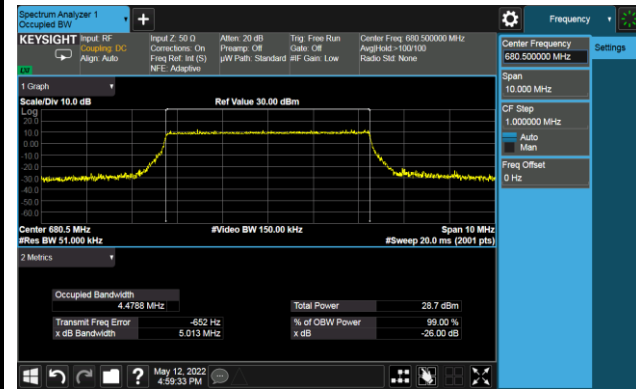

99% Bandwidth - 16QAM

5MHz Channel Bandwidth