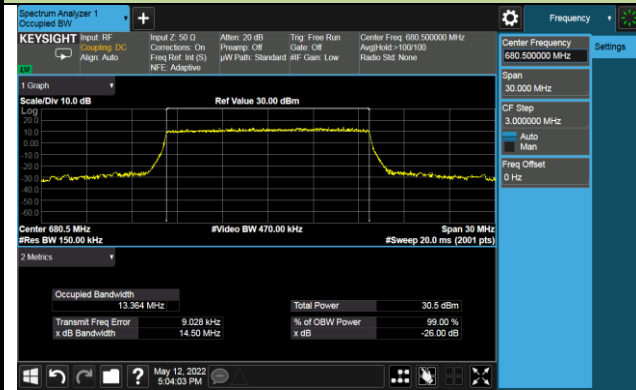

15MHz Channel Bandwidth