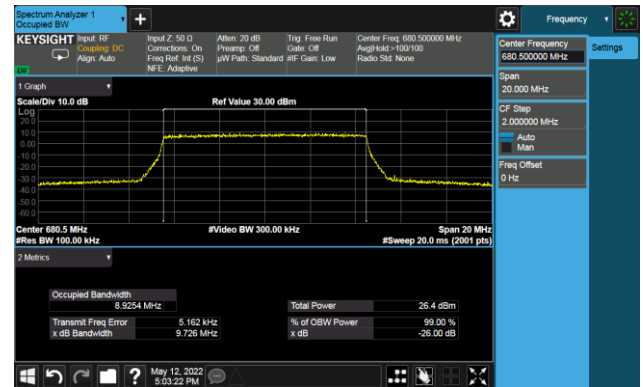

5MHz Channel Bandwidth

10MHz Channel Bandwidth

15MHz Channel Bandwidth

20MHz Channel Bandwidth

Test Site	SIP-SR1	Test Engineer	Allen Zou
Test Date	2022/05/11	Test Band	Intra-Band CA_2C

Modulation	Frequency (MHz)	Bandwidth (MHz)	99% Bandwidth (MHz)
QPSK	1870.8 + 1882.5	5+20	22.72
	1872.9 + 1884.9	10+15	23.02
	1870.6 + 1885.0	10+20	27.56
	1875.1 + 1887.1	15+10	23.06
	1872.5 + 1887.5	15+15	28.24
	1870.3 + 1887.4	15+20	32.46
	1877.5 + 1889.2	20+5	22.81
	1875.1 + 1889.5	20+10	27.70
	1872.6 + 1889.7	20+15	32.60
	1870.1 + 1889.9	20+20	37.46
16QAM	1870.8 + 1882.5	5+20	22.72
	1872.9 + 1884.9	10+15	23.02
	1870.6 + 1885.0	10+20	27.60
	1875.1 + 1887.1	15+10	23.04
	1872.5 + 1887.5	15+15	28.27
	1870.3 + 1887.4	15+20	32.49
	1877.5 + 1889.2	20+5	22.79
	1875.1 + 1889.5	20+10	27.65
	1872.6 + 1889.7	20+15	32.50
	1870.1+ 1889.9	20+20	37.38
64QAM	1870.8 + 1882.5	5+20	22.71
	1872.9 + 1884.9	10+15	23.03
	1870.6 + 1885.0	10+20	27.63
	1875.1 + 1887.1	15+10	23.04
	1872.5 + 1887.5	15+15	28.28
	1870.3 + 1887.4	15+20	32.56
	1877.5 + 1889.2	20+5	22.82
	1875.1 + 1889.5	20+10	27.67
	1872.6 + 1889.7	20+15	32.54
	1870.1 + 1889.9	20+20	37.42