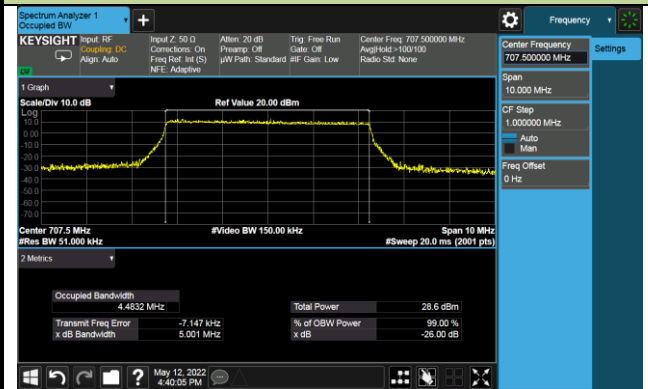

5MHz Channel Bandwidth