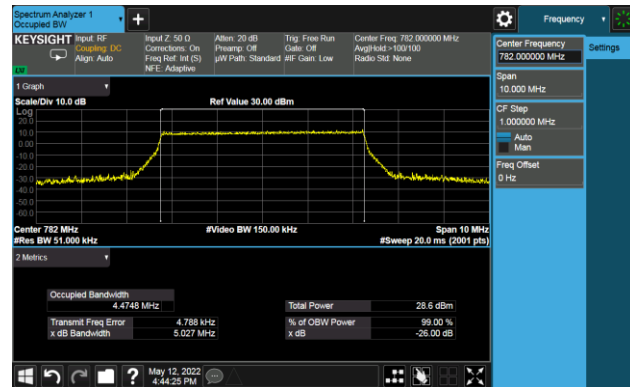

99% Bandwidth - 16QAM

5MHz Channel Bandwidth