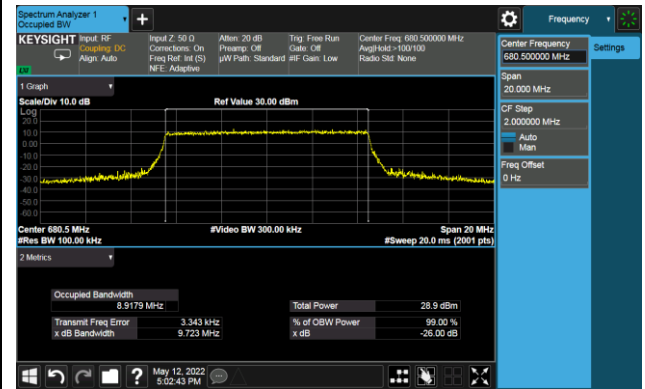

10MHz Channel Bandwidth