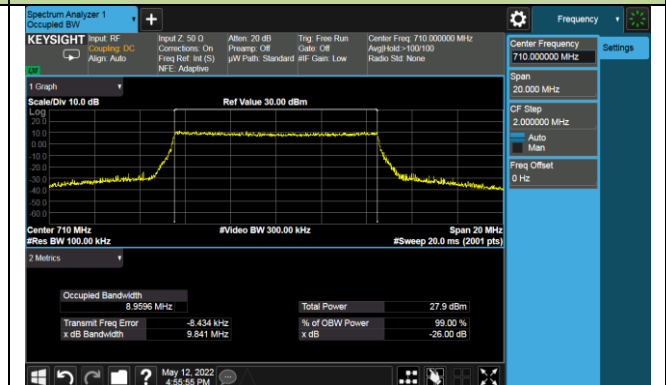

99% Bandwidth - QPSK

5MHz Channel Bandwidth

10MHz Channel Bandwidth

99% Bandwidth - 16QAM

5MHz Channel Bandwidth

10MHz Channel Bandwidth

99% Bandwidth - 64QAM

5MHz Channel Bandwidth

10MHz Channel Bandwidth

Test Site	SIP-SR1	Test Engineer	Allen Zou
Test Date	2022/05/13	Test Band	LTE Band 38/41_HPUE

Frequency (MHz)	Bandwidth (MHz)	99% Bandwidth (MHz)
QPSK		
2593.0	5	4.48
	10	8.95
	15	13.39
	20	17.88
16QAM		
2593.0	5	4.47
	10	8.94
	15	13.44
	20	17.87
64QAM		
2593.0	5	4.48
	10	8.95
	15	13.42
	20	17.87
256QAM		
2593.0	5	4.48
	10	8.94
	15	13.42
	20	17.89