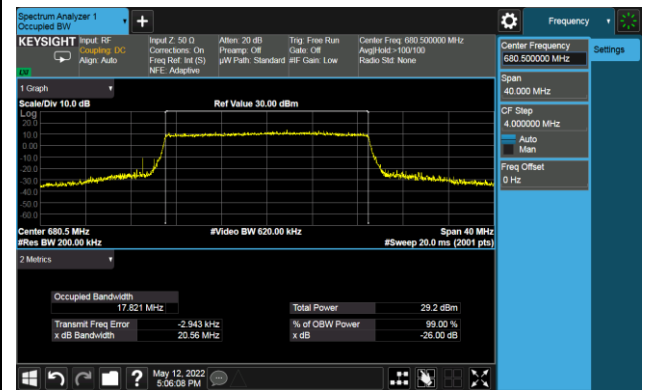

20MHz Channel Bandwidth