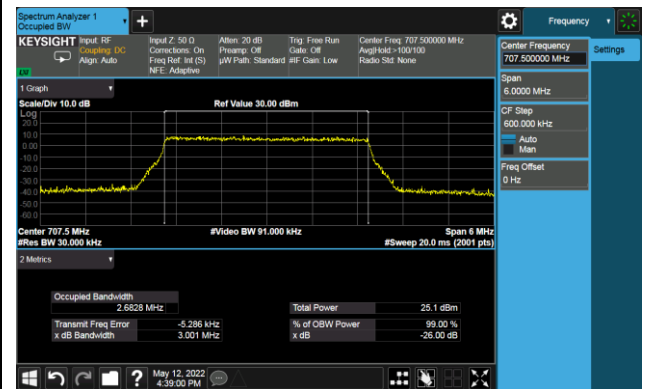

1.4MHz Channel Bandwidth

3MHz Channel Bandwidth

5MHz Channel Bandwidth

10MHz Channel Bandwidth

Test Site	SIP-SR1	Test Engineer	Allen Zou
Test Date	2022/05/12	Test Band	LTE Band 13

Frequency (MHz)	Bandwidth (MHz)	99% Bandwidth (MHz)
QPSK		
782.0	5	4.48
	10	8.92
16QAM		
782.0	5	4.47
	10	8.91
64QAM		
782.0	5	4.47
	10	8.92
256QAM		
782.0	5	4.49
	10	8.93