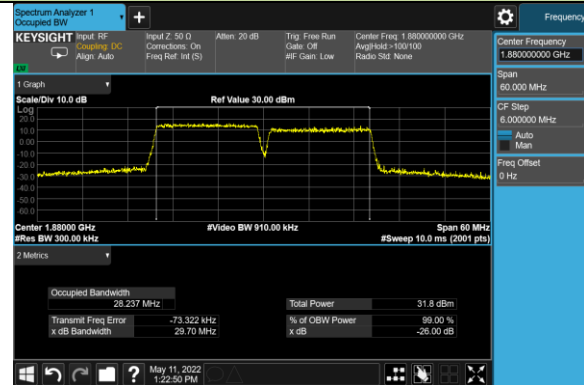

99% Bandwidth - QPSK

5+20MHz Channel Bandwidth

10+15MHz Channel Bandwidth

10+20MHz Channel Bandwidth

15+10MHz Channel Bandwidth

15+15MHz Channel Bandwidth

15+20MHz Channel Bandwidth

99% Bandwidth - 16QAM