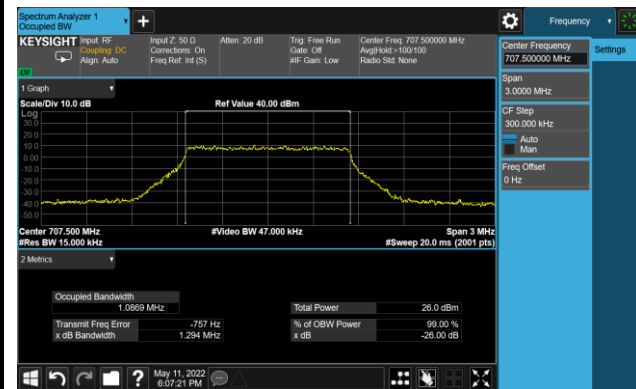

5MHz Channel Bandwidth

10MHz Channel Bandwidth

99% Bandwidth - 64QAM

1.4MHz Channel Bandwidth

3MHz Channel Bandwidth

5MHz Channel Bandwidth

10MHz Channel Bandwidth

99% Bandwidth - 256QAM

1.4MHz Channel Bandwidth

3MHz Channel Bandwidth

5MHz Channel Bandwidth

10MHz Channel Bandwidth

Test Site	SIP-SR1	Test Engineer	Allen Zou
Test Date	2022/05/12	Test Band	LTE Band 13

Frequency (MHz)	Bandwidth (MHz)	99% Bandwidth (MHz)
QPSK		
782.0	5	4.48
	10	8.92
16QAM		
782.0	5	4.47
	10	8.91
64QAM		
782.0	5	4.47
	10	8.92
256QAM		
782.0	5	4.49
	10	8.93