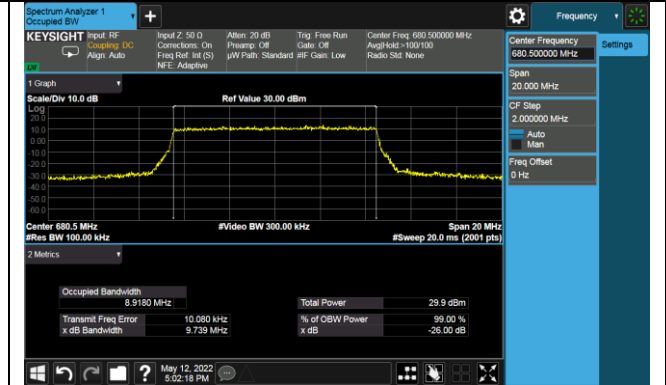

10MHz Channel Bandwidth