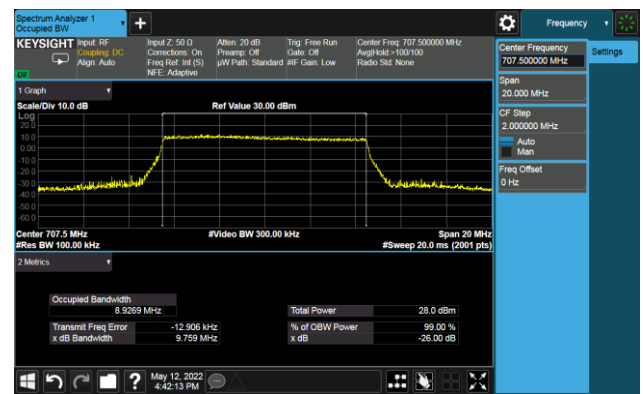

10MHz Channel Bandwidth