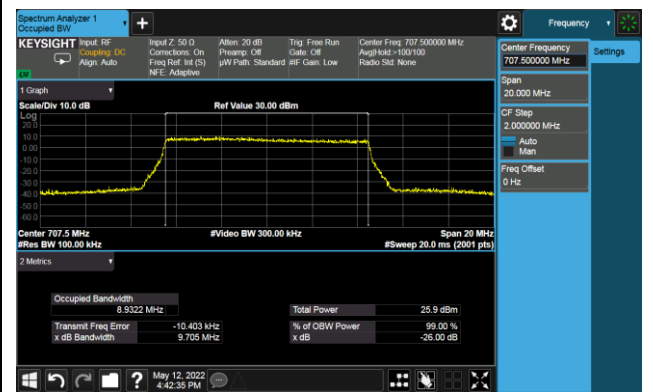

1.4MHz Channel Bandwidth

3MHz Channel Bandwidth

5MHz Channel Bandwidth

10MHz Channel Bandwidth

Test Site	SIP-SR1	Test Engineer	Allen Zou
Test Date	2022/05/12	Test Band	LTE Band 13

Frequency (MHz)	Bandwidth (MHz)	99% Bandwidth (MHz)
QPSK		
782.0	5	4.48
	10	8.92
16QAM		
782.0	5	4.47
	10	8.91
64QAM		
782.0	5	4.47
	10	8.92
256QAM		
782.0	5	4.49
	10	8.93