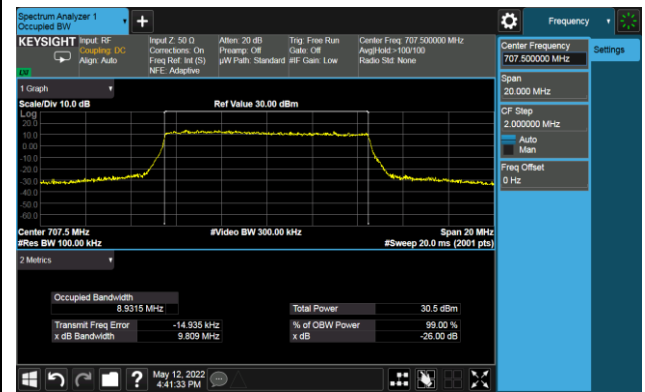

99% Bandwidth - QPSK

1.4MHz Channel Bandwidth

3MHz Channel Bandwidth

5MHz Channel Bandwidth

10MHz Channel Bandwidth

99% Bandwidth - 16QAM

1.4MHz Channel Bandwidth

3MHz Channel Bandwidth