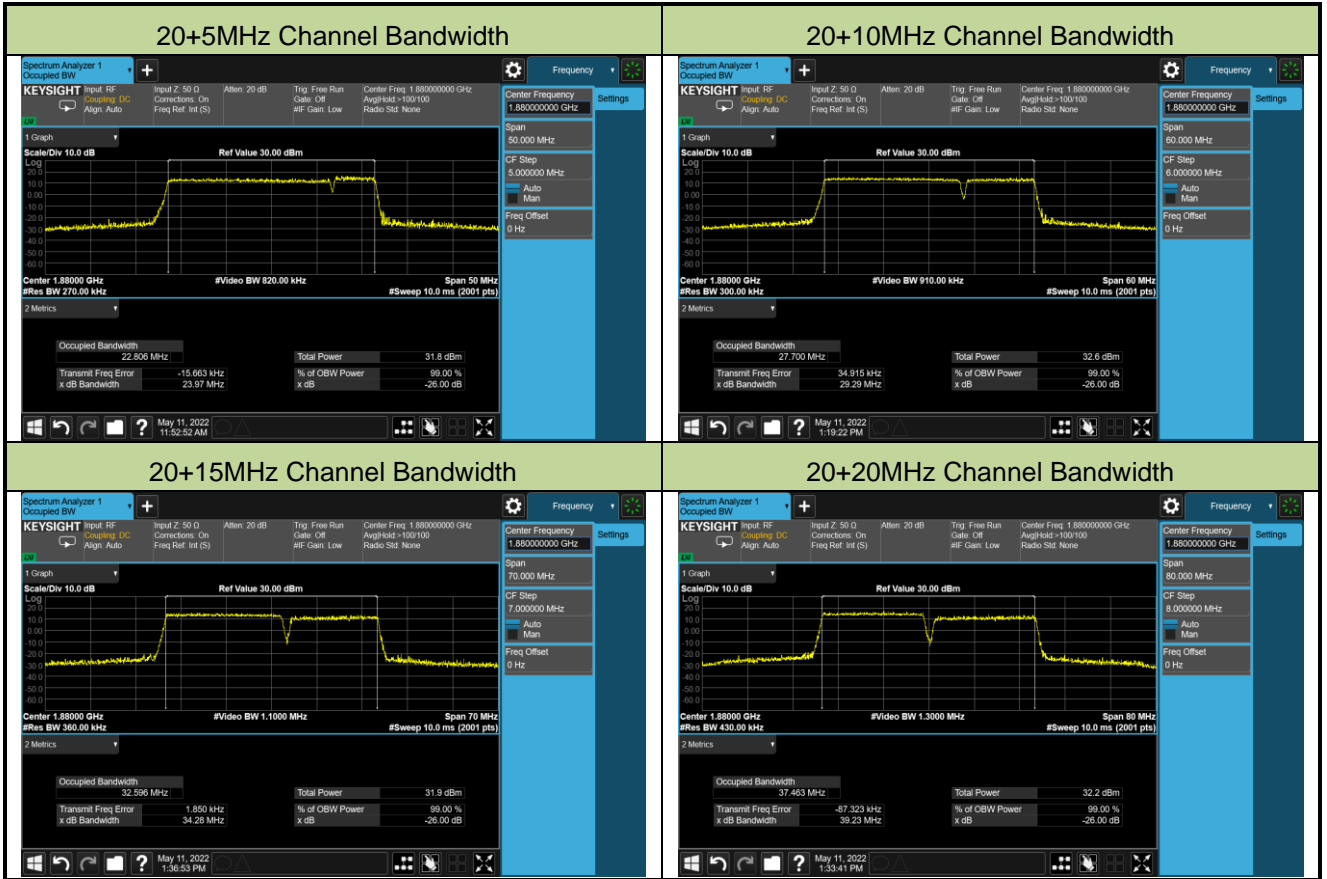

99% Bandwidth - QPSK

5+20MHz Channel Bandwidth

10+15MHz Channel Bandwidth

10+20MHz Channel Bandwidth

15+10MHz Channel Bandwidth

15+15MHz Channel Bandwidth

15+20MHz Channel Bandwidth

99% Bandwidth - 16QAM

5+20MHz Channel Bandwidth

10+15MHz Channel Bandwidth

10+20MHz Channel Bandwidth

15+10MHz Channel Bandwidth

15+15MHz Channel Bandwidth

15+20MHz Channel Bandwidth

20+5MHz Channel Bandwidth

20+10MHz Channel Bandwidth