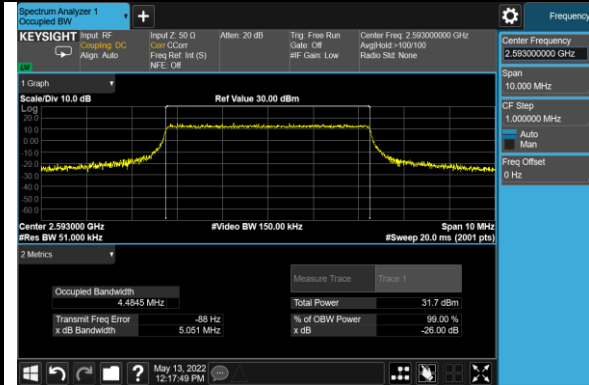

99% Bandwidth - 64QAM

5MHz Channel Bandwidth