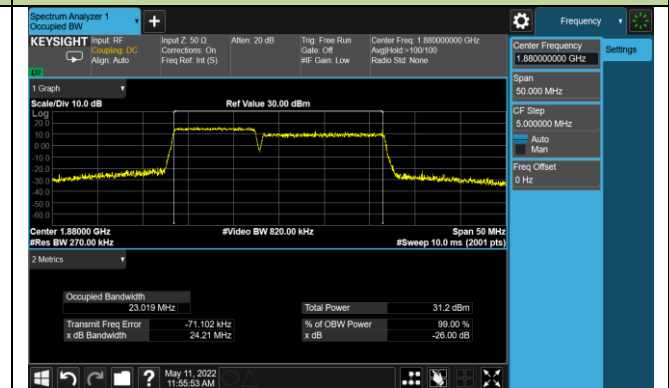

10+15MHz Channel Bandwidth