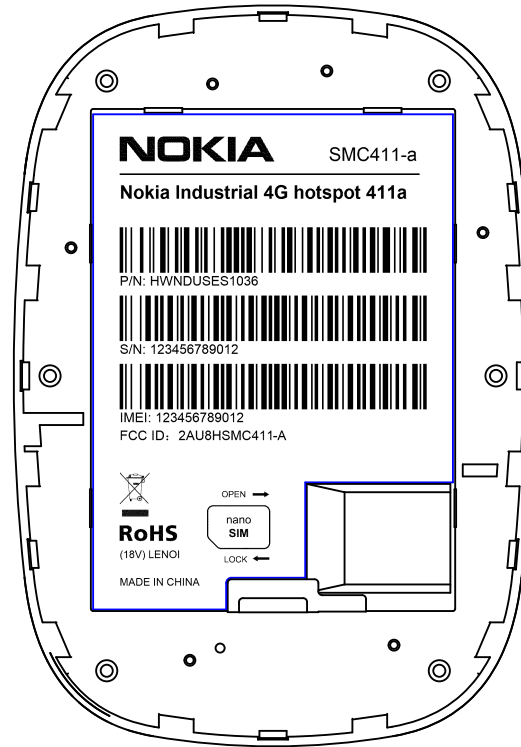

# Device label

SIZE: 47.6x65.5MM

# Box label

SIZE: 50X30MM

# Carton label

**NOKIA**

**Nokia Industrial 4G hotspot 411a**

Product: Nokia Industrial 4G hotspot 411a

P/N: HWNDUSES1036

Q'TY: XPCS

Carton ID: C-411a-XXXXX

SMC411-a

MADE IN CHINA

SIZE: 100X150MM