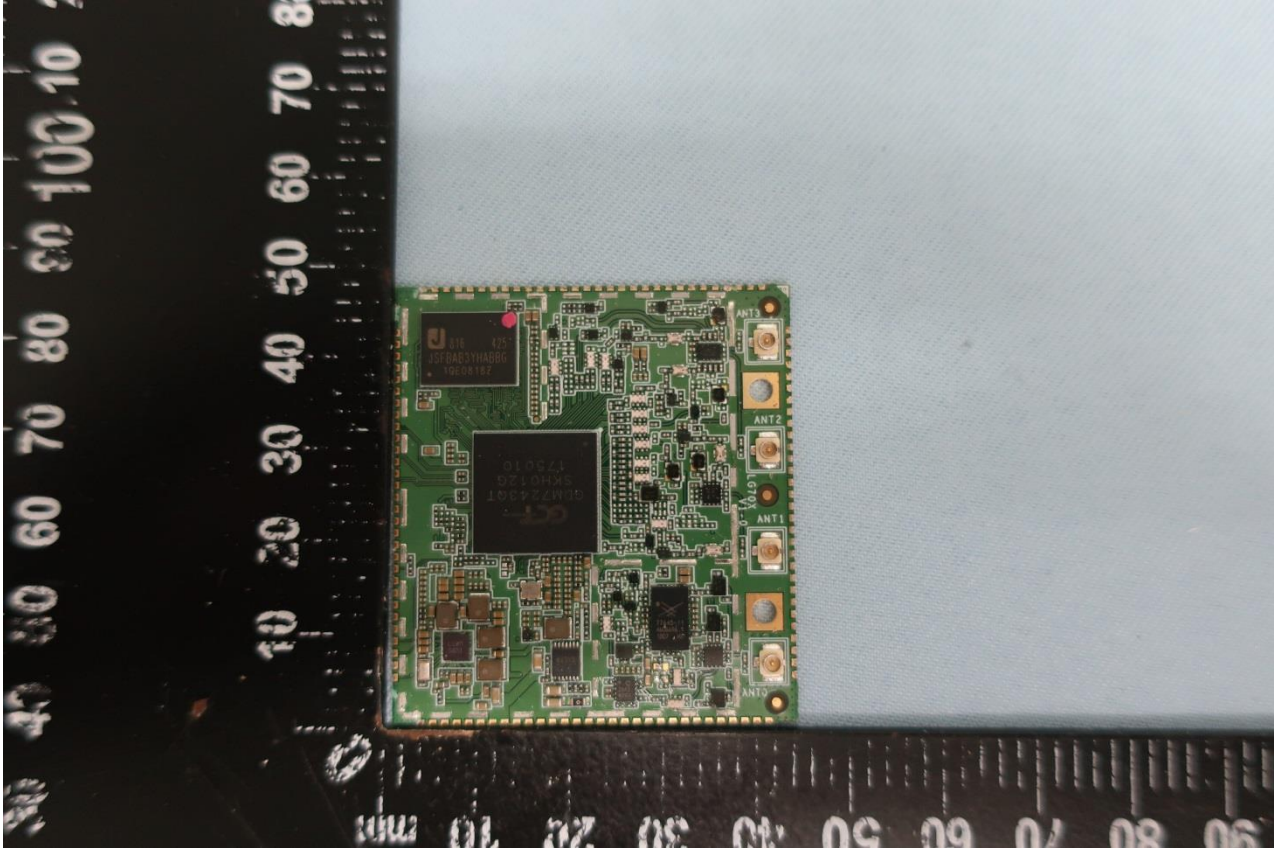

2. Internal Photograph of EUT

Brand Name: Smawave; Model Name: MGL5606A

Brand Name: Smawave; Model Name: MGL5606A

Brand Name: Smawave; Model Name: MGL5606A

Brand Name: Smawave; Model Name: MGL5606A

Brand Name: Smawave; Model Name: MGL5606A

Brand Name: Smawave; Model Name: MGL5606A

Brand Name: Smawave; Model Name: MGL5606A

Brand Name: Smawave; Model Name: MGL5606A

Brand Name: Smawave; Model Name: MGL5606A

Brand Name: Smawave; Model Name: MGL5606A