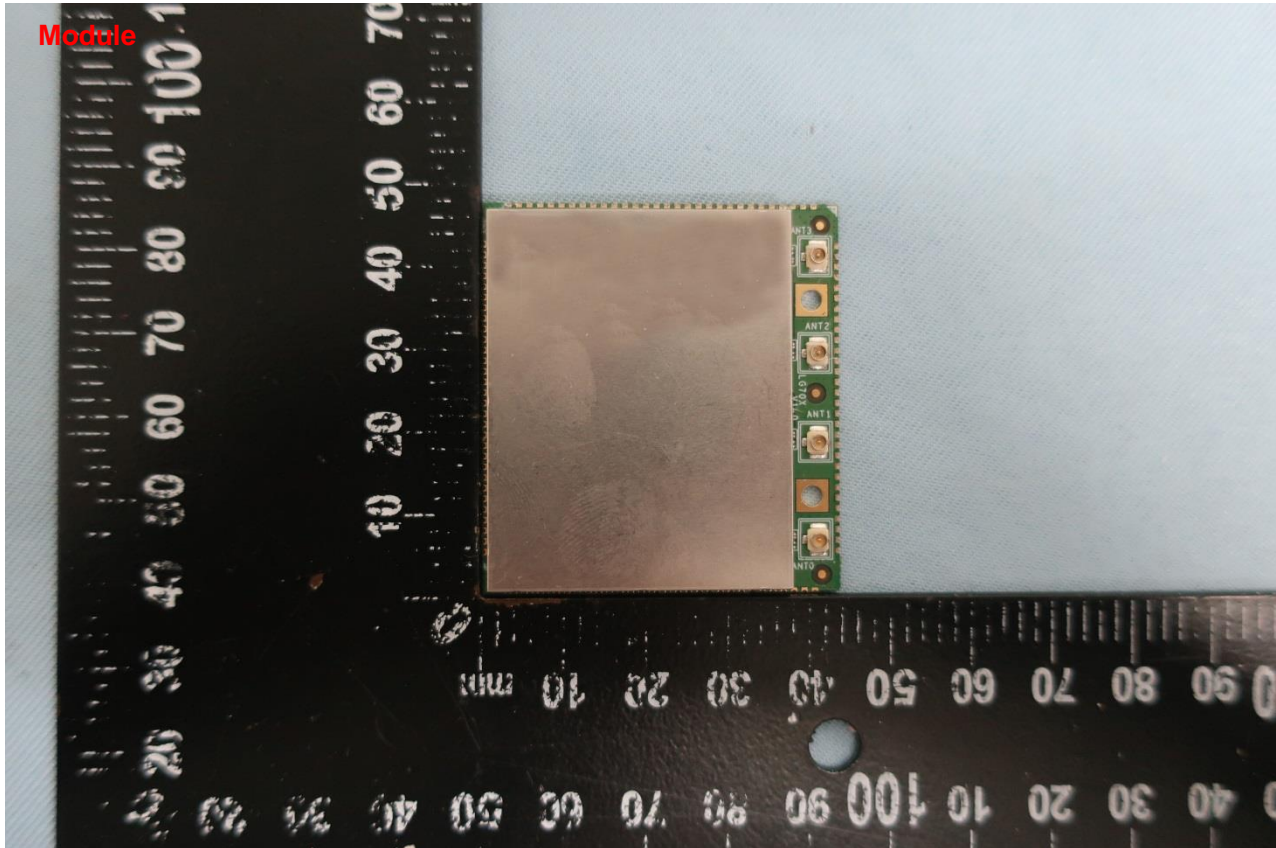

1. External Photograph of EUT

Brand Name: Smawave; Model Name: MGL5606A

Brand Name: Smawave; Model Name: MGL5606A