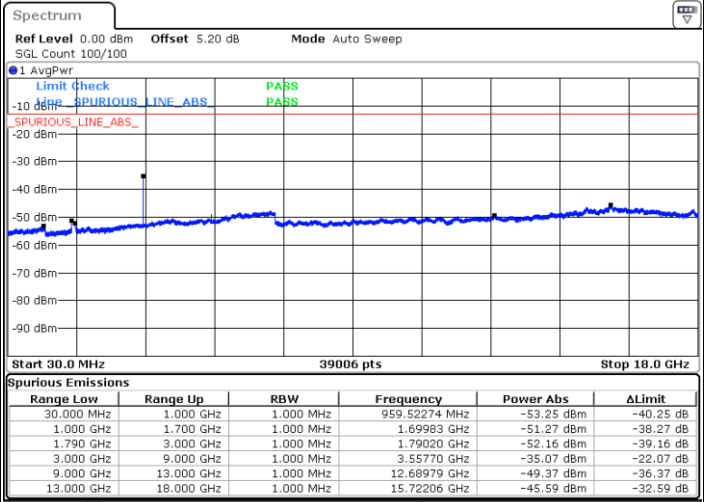

Date: 3.MAY.2019 17:56:37

Date: 3.MAY.2019 17:57:27

LTE Band 66 / 1.4MHz

Lowest Channel / QPSK

Lowest Channel / 16QAM

Date: 11.MAY.2019 21:00:48

Date: 11.MAY.2019 20:55:05

Middle Channel / QPSK

Middle Channel / 16QAM

Date: 11.MAY.2019 20:46:10

Date: 11.MAY.2019 20:45:27

LTE Band 66 / 1.4MHz

Highest Channel / QPSK

Date: 11.MAY.2019 21:08:17

Highest Channel / 16QAM

Date: 11.MAY.2019 21:08:29

LTE Band 66 / 3MHz

Lowest Channel / QPSK

Date: 11.MAY.2019 20:37:31

Lowest Channel / 16QAM

Date: 11.MAY.2019 20:35:40

LTE Band 66 / 3MHz

Middle Channel / QPSK

Middle Channel / 16QAM

Date: 11.MAY.2019 20:41:58

Date: 11.MAY.2019 20:41:09

Highest Channel / QPSK

Highest Channel / 16QAM

Date: 11.MAY.2019 20:24:18

Date: 11.MAY.2019 20:27:18

LTE Band 66 / 5MHz

Lowest Channel / QPSK