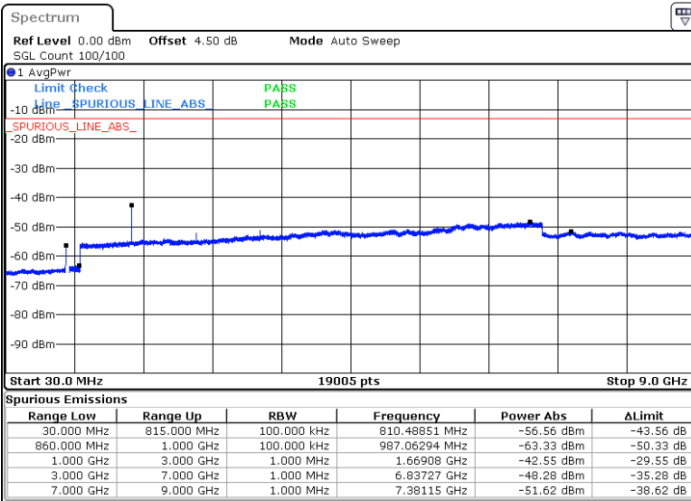

Middle Channel / QPSK

Middle Channel / 16QAM

Date: 3 MAY.2019 14:25:09

Date: 3 MAY.2019 14:25:36