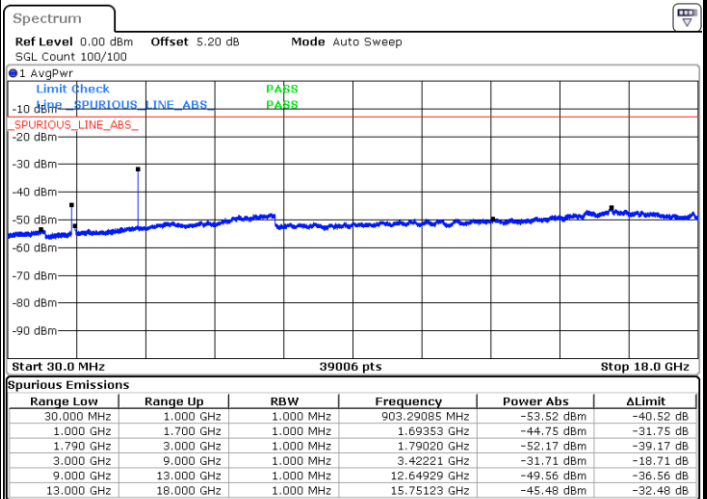

Date: 11.MAY.2019 21:50:32

Date: 11.MAY.2019 21:49:48

LTE Band 66 / 15MHz

Lowest Channel / QPSK

Lowest Channel / 16QAM

Date: 11.MAY.2019 22:01:46

Date: 11.MAY.2019 22:00:43

Middle Channel / QPSK

Middle Channel / 16QAM

Date: 11.MAY.2019 21:56:21

Date: 11.MAY.2019 21:55:42

LTE Band 66 / 15MHz

Highest Channel / QPSK

Highest Channel / 16QAM

Date: 11.MAY.2019 22:07:23

Date: 11.MAY.2019 22:05:42

LTE Band 66 / 20MHz

Lowest Channel / QPSK

Lowest Channel / 16QAM

Date: 11.MAY.2019 22:20:09

Date: 11.MAY.2019 22:19:06

LTE Band 66 / 20MHz

Middle Channel / QPSK

Middle Channel / 16QAM