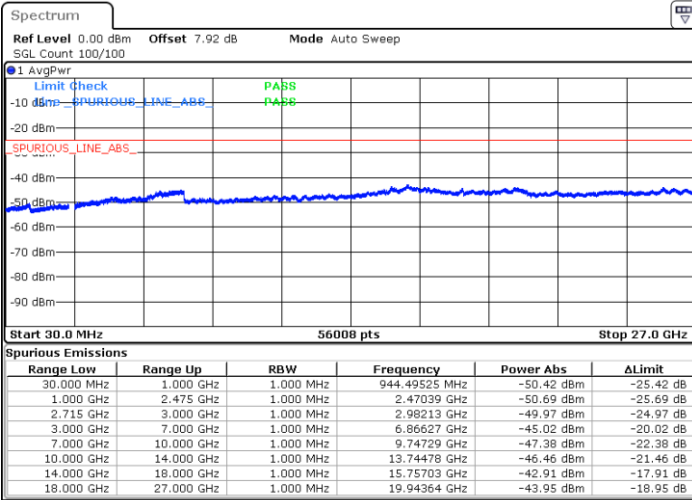

LTE Band 41 / 15MHz

Lowest Channel / QPSK

Lowest Channel / 16QAM

Date: 3.MAY.2019 18:57:37

Date: 3.MAY.2019 18:59:13