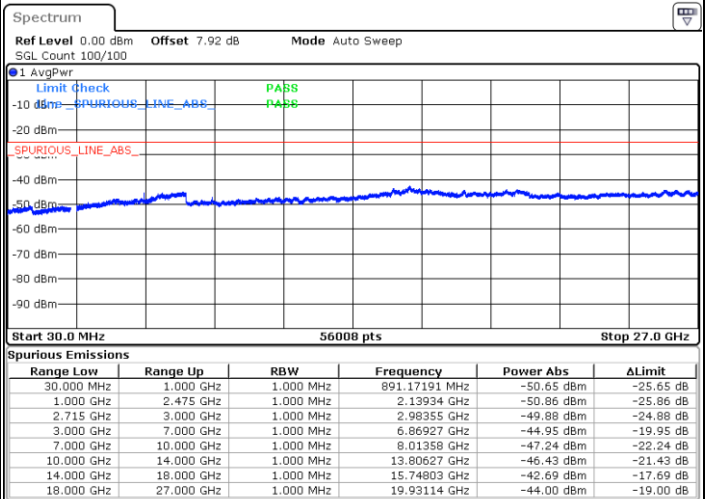

Highest Channel / QPSK

Date: 3.MAY.2019 19:03:24

Highest Channel / 16QAM

Date: 3.MAY.2019 19:04:13

LTE Band 41 / 20MHz

Lowest Channel / QPSK

Date: 3.MAY.2019 17:49:08

Lowest Channel / 16QAM

Date: 3.MAY.2019 17:52:25

LTE Band 41 / 20MHz

Middle Channel / QPSK

Middle Channel / 16QAM

Date: 3.MAY.2019 17:54:06

Date: 3.MAY.2019 17:54:56

Highest Channel / QPSK

Highest Channel / 16QAM

Date: 3.MAY.2019 17:56:37

Date: 3.MAY.2019 17:57:27

LTE Band 66 / 1.4MHz

Lowest Channel / QPSK

Lowest Channel / 16QAM

Date: 11.MAY.2019 21:00:48

Date: 11.MAY.2019 20:55:05

Middle Channel / QPSK