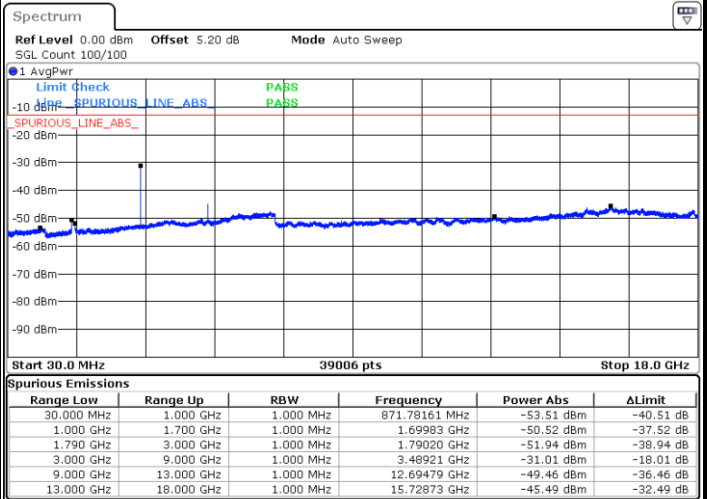

Date: 3.MAY.2019 17:56:37

Date: 3.MAY.2019 17:57:27

LTE Band 66 / 1.4MHz

Lowest Channel / QPSK

Lowest Channel / 16QAM

Date: 11.MAY.2019 21:00:48

Date: 11.MAY.2019 20:55:05

Middle Channel / QPSK

Middle Channel / 16QAM

Date: 11.MAY.2019 20:46:10

Date: 11.MAY.2019 20:45:27

LTE Band 66 / 1.4MHz

Highest Channel / QPSK

Date: 11.MAY.2019 21:08:17

Highest Channel / 16QAM

Date: 11.MAY.2019 21:08:29