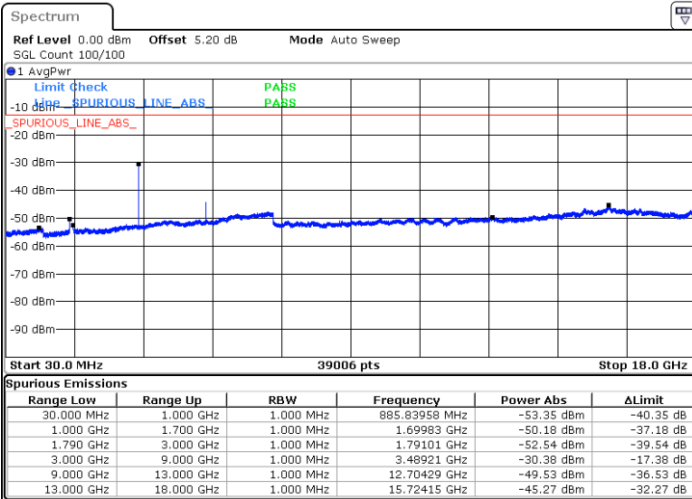

Date: 3.MAY.2019 17:52:25

LTE Band 41 / 20MHz

Middle Channel / QPSK

Middle Channel / 16QAM

Date: 3.MAY.2019 17:54:06

Date: 3.MAY.2019 17:54:56

Highest Channel / QPSK

Highest Channel / 16QAM

Date: 3.MAY.2019 17:56:37

Date: 3.MAY.2019 17:57:27

LTE Band 66 / 1.4MHz

Lowest Channel / QPSK

Lowest Channel / 16QAM

Date: 11.MAY.2019 21:00:48

Date: 11.MAY.2019 20:55:05

Middle Channel / QPSK

Middle Channel / 16QAM

Date: 11.MAY.2019 20:46:10

Date: 11.MAY.2019 20:45:27

LTE Band 66 / 1.4MHz

Highest Channel / QPSK

Date: 11.MAY.2019 21:08:17

Highest Channel / 16QAM

Date: 11.MAY.2019 21:08:29