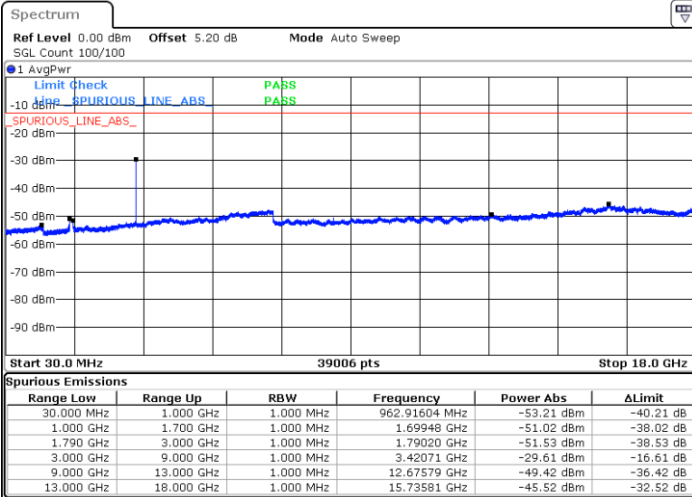

Date: 3.MAY.2019 17:56:37

Date: 3.MAY.2019 17:57:27

LTE Band 66 / 1.4MHz

Lowest Channel / QPSK

Lowest Channel / 16QAM

Date: 11.MAY.2019 21:00:48

Date: 11.MAY.2019 20:55:05

Middle Channel / QPSK

Middle Channel / 16QAM

Date: 11.MAY.2019 20:46:10

Date: 11.MAY.2019 20:45:27

LTE Band 66 / 1.4MHz

Highest Channel / QPSK

Date: 11.MAY.2019 21:08:17

Highest Channel / 16QAM

Date: 11.MAY.2019 21:08:29