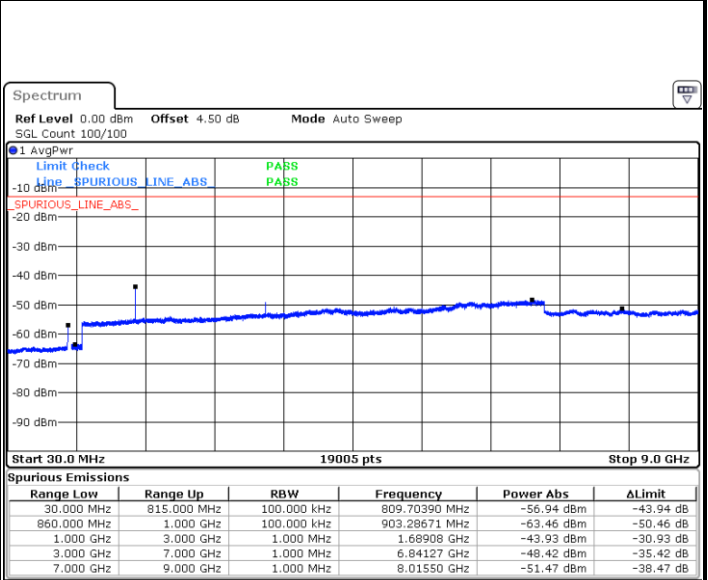

Highest Channel / QPSK

Highest Channel / 16QAM

Date: 3.MAY.2019 14:08:35

Date: 3.MAY.2019 14:09:01

LTE Band 5 / 5MHz

Lowest Channel / QPSK

Lowest Channel / 16QAM

Date: 3 MAY.2019 14:21:21

Date: 3 MAY.2019 14:23:31

Middle Channel / QPSK

Middle Channel / 16QAM

Date: 3 MAY.2019 14:25:09

Date: 3 MAY.2019 14:25:36

LTE Band 5 / 5MHz

Highest Channel / QPSK

Date: 3.MAY.2019 14:26:59

Highest Channel / 16QAM

Date: 3.MAY.2019 14:27:38

LTE Band 5 / 10MHz

Lowest Channel / QPSK

Date: 3.MAY.2019 14:41:55

Lowest Channel / 16QAM

Date: 3.MAY.2019 14:42:22

LTE Band 5 / 10MHz