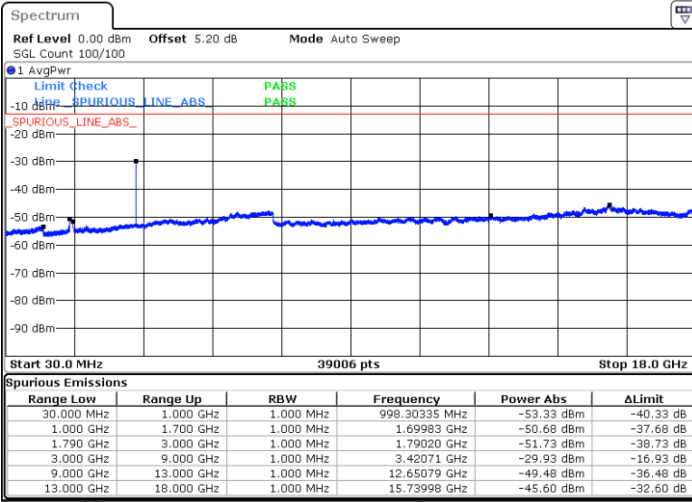

LTE Band 66 / 3MHz

Lowest Channel / QPSK

Date: 11.MAY.2019 20:37:31

Lowest Channel / 16QAM

Date: 11.MAY.2019 20:35:40

LTE Band 66 / 3MHz

Middle Channel / QPSK

Middle Channel / 16QAM

Date: 11.MAY.2019 20:41:58

Date: 11.MAY.2019 20:41:09

Highest Channel / QPSK

Highest Channel / 16QAM

Date: 11.MAY.2019 20:24:18

Date: 11.MAY.2019 20:27:18

LTE Band 66 / 5MHz

Lowest Channel / QPSK

Lowest Channel / 16QAM

Date: 11.MAY.2019 21:24:18

Date: 11.MAY.2019 21:22:50

Middle Channel / QPSK

Middle Channel / 16QAM

Date: 11.MAY.2019 21:17:55

Date: 11.MAY.2019 21:17:08

LTE Band 66 / 5MHz