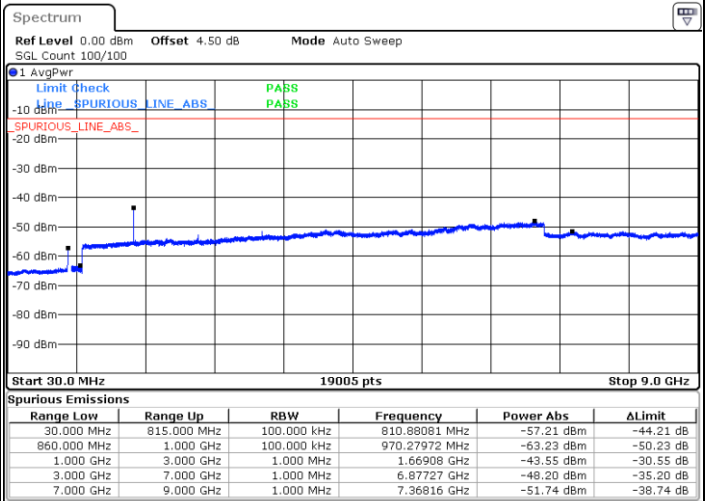

Middle Channel / QPSK

Middle Channel / 16QAM

Date: 3 MAY.2019 14:25:09

Date: 3 MAY.2019 14:25:36