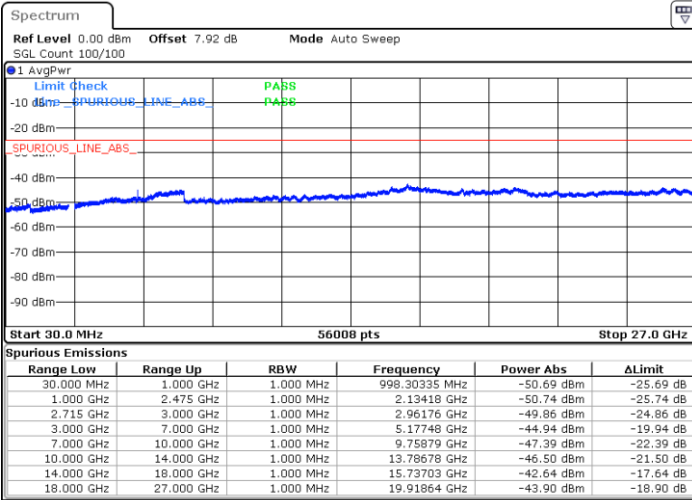

Middle Channel / 16QAM

Date: 3.MAY.2019 19:17:47

Date: 3.MAY.2019 19:18:38

LTE Band 41 / 5MHz

Highest Channel / QPSK

Highest Channel / 16QAM

Date: 3.MAY.2019 19:20:19

Date: 3.MAY.2019 19:21:09

LTE Band 41 / 10MHz

Lowest Channel / QPSK

Lowest Channel / 16QAM

Date: 3.MAY.2019 19:06:07

Date: 3.MAY.2019 19:06:55

LTE Band 41 / 10MHz

Middle Channel / QPSK

Middle Channel / 16QAM

Date: 3.MAY.2019 19:08:33

Date: 3.MAY.2019 19:09:22

Highest Channel / QPSK

Highest Channel / 16QAM

Date: 3.MAY.2019 19:11:06

Date: 3.MAY.2019 19:11:56

LTE Band 41 / 15MHz

Lowest Channel / QPSK