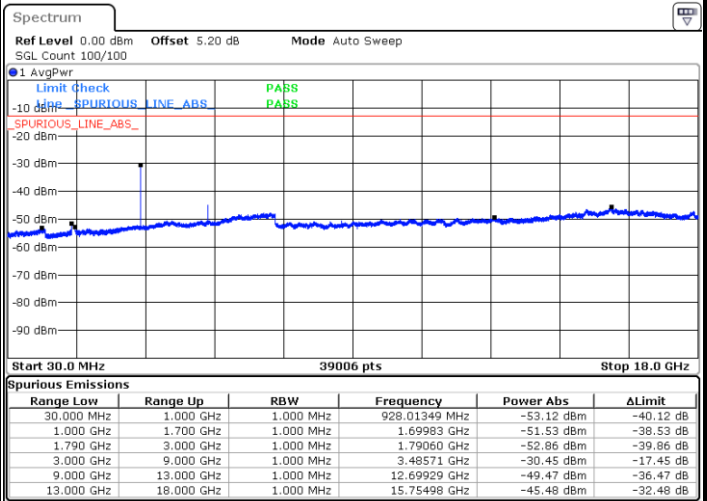

Date: 11.MAY.2019 20:41:58

Date: 11.MAY.2019 20:41:09

Highest Channel / QPSK

Highest Channel / 16QAM

Date: 11.MAY.2019 20:24:18

Date: 11.MAY.2019 20:27:18

LTE Band 66 / 5MHz

Lowest Channel / QPSK

Lowest Channel / 16QAM

Date: 11.MAY.2019 21:24:18

Date: 11.MAY.2019 21:22:50

Middle Channel / QPSK

Middle Channel / 16QAM

Date: 11.MAY.2019 21:17:55

Date: 11.MAY.2019 21:17:08

LTE Band 66 / 5MHz

Highest Channel / QPSK

Date: 11.MAY.2019 21:29:33

Highest Channel / 16QAM

Date: 11.MAY.2019 21:28:40

LTE Band 66 / 10MHz

Lowest Channel / QPSK

Date: 11.MAY.2019 21:46:15

Lowest Channel / 16QAM

Date: 11.MAY.2019 21:45:26

LTE Band 66 / 10MHz

Middle Channel / QPSK

Middle Channel / 16QAM

Date: 11.MAY.2019 21:36:22

Date: 11.MAY.2019 21:35:14

Highest Channel / QPSK

Highest Channel / 16QAM