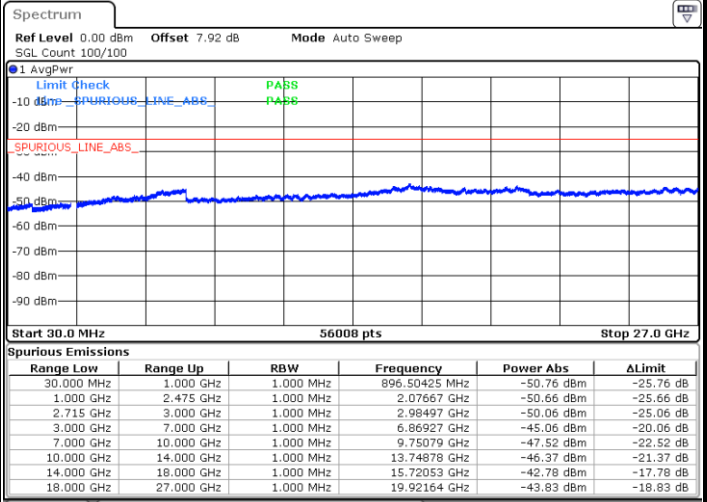

LTE Band 41 / 5MHz

Lowest Channel / QPSK

Lowest Channel / 16QAM

Date: 3.MAY.2019 19:15:16

Date: 3.MAY.2019 19:16:04