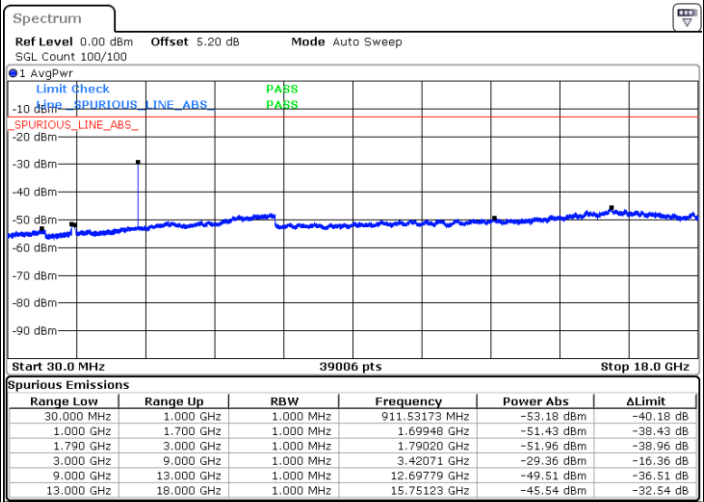

Date: 3.MAY.2019 17:56:37

Date: 3.MAY.2019 17:57:27

LTE Band 66 / 1.4MHz

Lowest Channel / QPSK

Lowest Channel / 16QAM

Date: 11.MAY.2019 21:00:48

Date: 11.MAY.2019 20:55:05

Middle Channel / QPSK

Middle Channel / 16QAM

Date: 11.MAY.2019 20:46:10

Date: 11.MAY.2019 20:45:27

LTE Band 66 / 1.4MHz

Highest Channel / QPSK

Date: 11.MAY.2019 21:08:17

Highest Channel / 16QAM

Date: 11.MAY.2019 21:08:29

LTE Band 66 / 3MHz

Lowest Channel / QPSK

Date: 11.MAY.2019 20:37:31

Lowest Channel / 16QAM

Date: 11.MAY.2019 20:35:40

LTE Band 66 / 3MHz

Middle Channel / QPSK

Middle Channel / 16QAM

Date: 11.MAY.2019 20:41:58

Date: 11.MAY.2019 20:41:09

Highest Channel / QPSK

Highest Channel / 16QAM

Date: 11.MAY.2019 20:24:18

Date: 11.MAY.2019 20:27:18

LTE Band 66 / 5MHz

Lowest Channel / QPSK