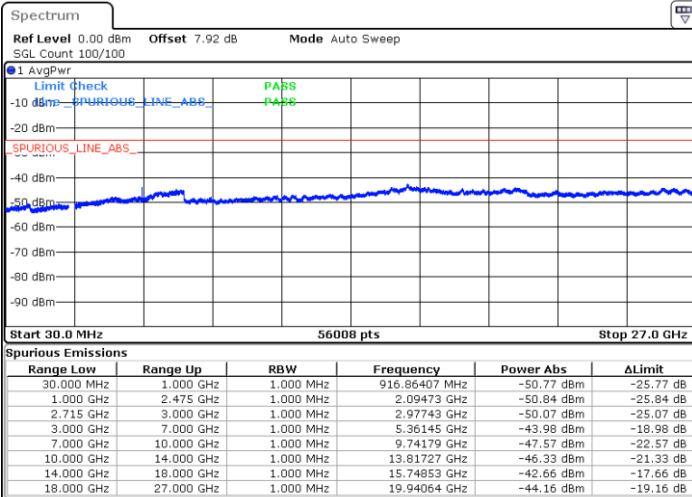

LTE Band 41 / 10MHz

Lowest Channel / QPSK

Lowest Channel / 16QAM

Date: 3.MAY.2019 19:06:07

Date: 3.MAY.2019 19:06:55

LTE Band 41 / 10MHz

Middle Channel / QPSK

Middle Channel / 16QAM

Date: 3.MAY.2019 19:08:33

Date: 3.MAY.2019 19:09:22

Highest Channel / QPSK

Highest Channel / 16QAM

Date: 3.MAY.2019 19:11:06

Date: 3.MAY.2019 19:11:56

LTE Band 41 / 15MHz

Lowest Channel / QPSK