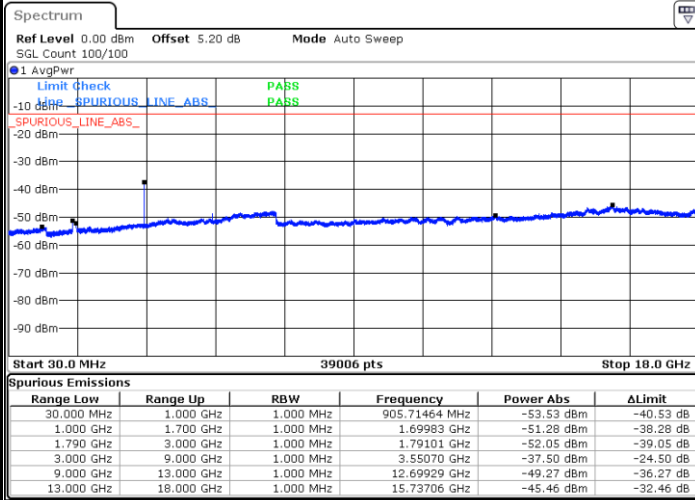

Date: 11.MAY.2019 20:41:58

Date: 11.MAY.2019 20:41:09

Highest Channel / QPSK

Highest Channel / 16QAM

Date: 11.MAY.2019 20:24:18

Date: 11.MAY.2019 20:27:18

LTE Band 66 / 5MHz

Lowest Channel / QPSK

Lowest Channel / 16QAM

Date: 11.MAY.2019 21:24:18

Date: 11.MAY.2019 21:22:50

Middle Channel / QPSK

Middle Channel / 16QAM

Date: 11.MAY.2019 21:17:55

Date: 11.MAY.2019 21:17:08

LTE Band 66 / 5MHz

Highest Channel / QPSK

Date: 11.MAY.2019 21:29:33

Highest Channel / 16QAM

Date: 11.MAY.2019 21:28:40

LTE Band 66 / 10MHz

Lowest Channel / QPSK

Date: 11.MAY.2019 21:46:15

Lowest Channel / 16QAM