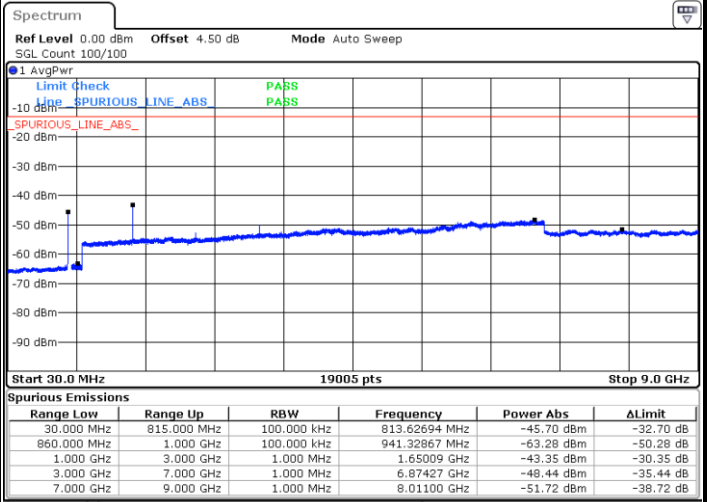

Highest Channel / 16QAM

Date: 3.MAY.2019 14:27:38

LTE Band 5 / 10MHz

Lowest Channel / QPSK

Date: 3.MAY.2019 14:41:55

Lowest Channel / 16QAM

Date: 3.MAY.2019 14:42:22

LTE Band 5 / 10MHz

LTE Band 26 / 15MHz

Lowest Channel / QPSK

Lowest Channel / 16QAM

Date: 3 MAY.2019 15:01:26

Date: 3 MAY.2019 15:02:56

Middle Channel / QPSK

Middle Channel / 16QAM

Date: 3 MAY.2019 15:04:17