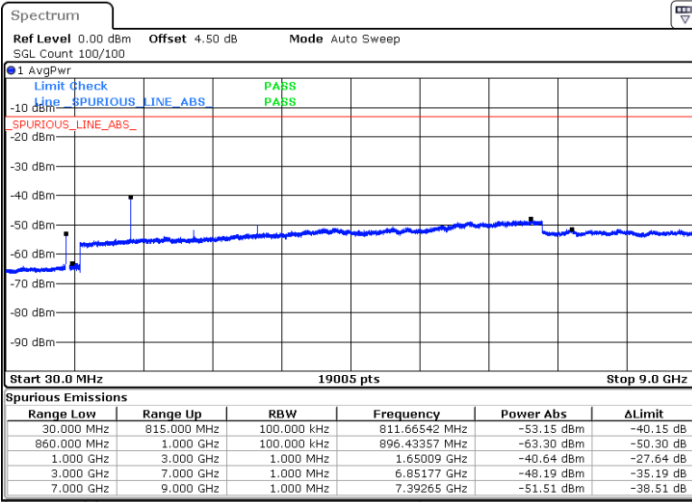

Highest Channel / 16QAM

Date: 3.MAY.2019 14:27:38

LTE Band 5 / 10MHz

Lowest Channel / QPSK

Date: 3.MAY.2019 14:41:55

Lowest Channel / 16QAM

Date: 3.MAY.2019 14:42:22

LTE Band 5 / 10MHz

Middle Channel / QPSK

Middle Channel / 16QAM

Date: 3 MAY 2019 14:43:22

Date: 3 MAY 2019 14:43:49

Highest Channel / QPSK

Highest Channel / 16QAM

Date: 3 MAY 2019 14:44:46

Date: 3 MAY 2019 14:45:11

LTE Band 26 / 15MHz

Lowest Channel / QPSK

Lowest Channel / 16QAM

Date: 3 MAY.2019 15:01:26

Date: 3 MAY.2019 15:02:56

Middle Channel / QPSK

Middle Channel / 16QAM

Date: 3 MAY.2019 15:04:17