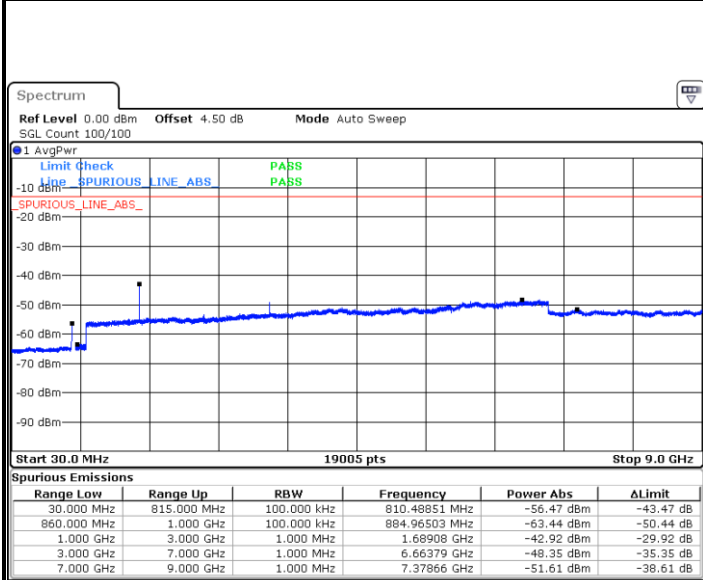

Highest Channel / QPSK

Highest Channel / 16QAM

Date: 3.MAY.2019 14:08:35

Date: 3.MAY.2019 14:09:01

LTE Band 5 / 5MHz

Lowest Channel / QPSK

Lowest Channel / 16QAM

Date: 3 MAY.2019 14:21:21

Date: 3 MAY.2019 14:23:31

Middle Channel / QPSK

Middle Channel / 16QAM

Date: 3 MAY.2019 14:25:09

Date: 3 MAY.2019 14:25:36

LTE Band 5 / 5MHz

Highest Channel / QPSK

Date: 3.MAY.2019 14:26:59

Highest Channel / 16QAM

Date: 3.MAY.2019 14:27:38

LTE Band 5 / 10MHz

Lowest Channel / QPSK

Date: 3.MAY.2019 14:41:55

Lowest Channel / 16QAM

Date: 3.MAY.2019 14:42:22

LTE Band 5 / 10MHz