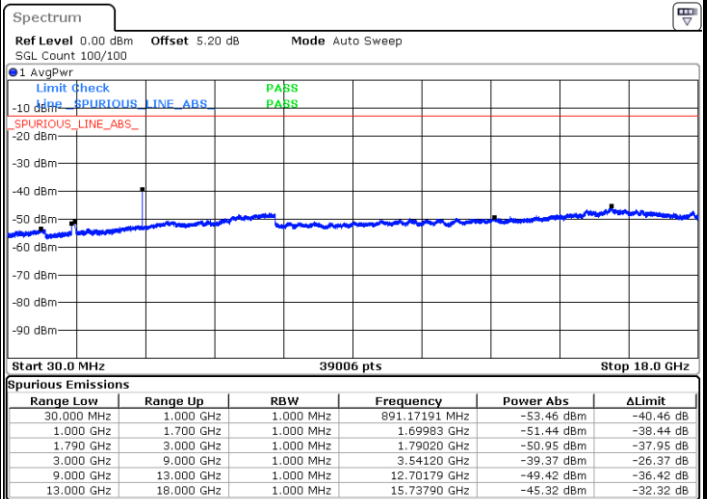

Highest Channel / QPSK

Date: 11.MAY.2019 21:29:33

Highest Channel / 16QAM

Date: 11.MAY.2019 21:28:40

LTE Band 66 / 10MHz

Lowest Channel / QPSK

Date: 11.MAY.2019 21:46:15

Lowest Channel / 16QAM

Date: 11.MAY.2019 21:45:26

LTE Band 66 / 10MHz

Middle Channel / QPSK

Middle Channel / 16QAM

Date: 11.MAY.2019 21:36:22

Date: 11.MAY.2019 21:35:14

Highest Channel / QPSK

Highest Channel / 16QAM

Date: 11.MAY.2019 21:50:32

Date: 11.MAY.2019 21:49:48

LTE Band 66 / 15MHz

Lowest Channel / QPSK

Lowest Channel / 16QAM

Date: 11.MAY.2019 22:01:46

Date: 11.MAY.2019 22:00:43

Middle Channel / QPSK

Middle Channel / 16QAM

Date: 11.MAY.2019 21:56:21

Date: 11.MAY.2019 21:55:42

LTE Band 66 / 15MHz

Highest Channel / QPSK

Highest Channel / 16QAM

Date: 11.MAY.2019 22:07:23

Date: 11.MAY.2019 22:05:42