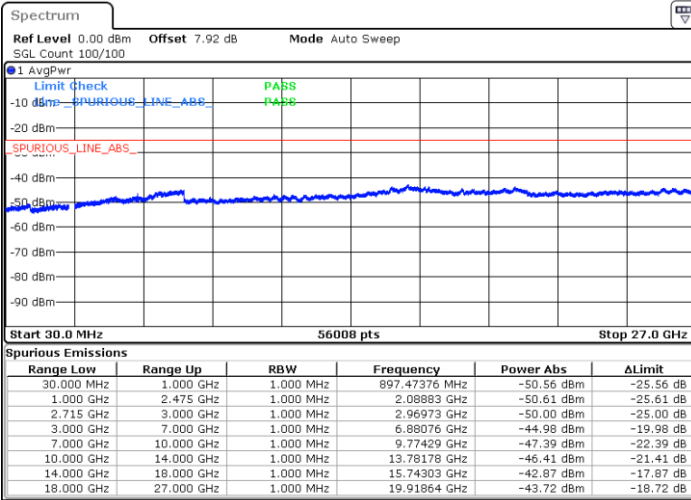

Highest Channel / QPSK

Date: 3.MAY.2019 19:03:24

Highest Channel / 16QAM

Date: 3.MAY.2019 19:04:13

LTE Band 41 / 20MHz

Lowest Channel / QPSK

Date: 3.MAY.2019 17:49:08

Lowest Channel / 16QAM

Date: 3.MAY.2019 17:52:25

LTE Band 41 / 20MHz

Middle Channel / QPSK

Middle Channel / 16QAM

Date: 3.MAY.2019 17:54:06

Date: 3.MAY.2019 17:54:56

Highest Channel / QPSK

Highest Channel / 16QAM