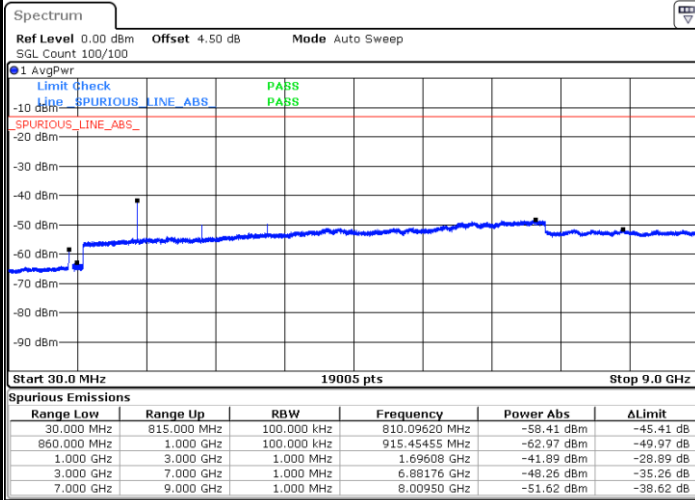

LTE Band 5 / 1.4MHz

Lowest Channel / QPSK

Lowest Channel / 16QAM

Date: 3.MAY.2019 13:26:12

Date: 3.MAY.2019 13:27:12

Middle Channel / QPSK

Middle Channel / 16QAM

Date: 3.MAY.2019 13:28:05

Date: 3.MAY.2019 13:28:33

LTE Band 5 / 1.4MHz

Highest Channel / QPSK

Date: 3.MAY.2019 13:29:30

Highest Channel / 16QAM

Date: 3.MAY.2019 13:29:55

LTE Band 5 / 3MHz

Lowest Channel / QPSK