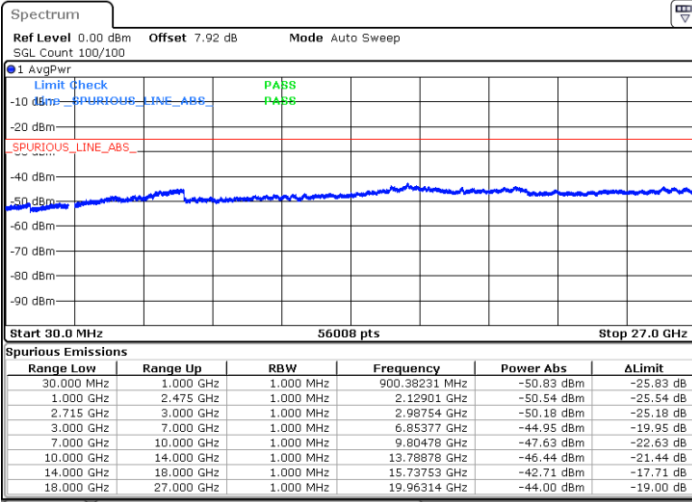

LTE Band 41 / 5MHz

Lowest Channel / QPSK

Lowest Channel / 16QAM

Date: 3.MAY.2019 19:15:16

Date: 3.MAY.2019 19:16:04