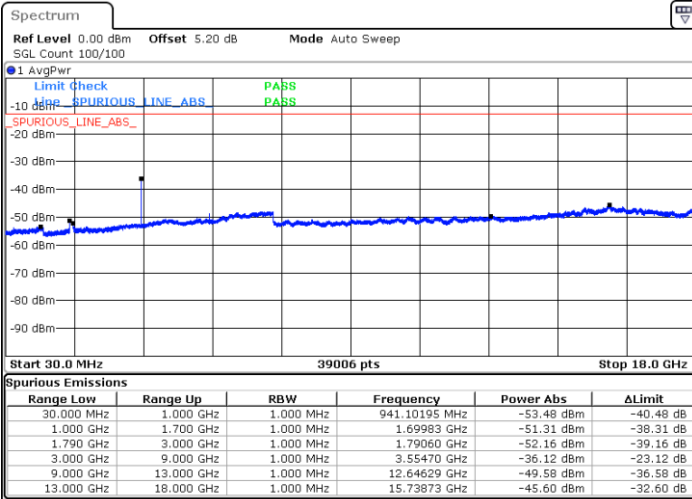

Middle Channel / 16QAM

Date: 11.MAY.2019 20:46:10

Date: 11.MAY.2019 20:45:27

LTE Band 66 / 1.4MHz

Highest Channel / QPSK

Date: 11.MAY.2019 21:08:17

Highest Channel / 16QAM

Date: 11.MAY.2019 21:08:29

LTE Band 66 / 3MHz

Lowest Channel / QPSK

Date: 11.MAY.2019 20:37:31

Lowest Channel / 16QAM

Date: 11.MAY.2019 20:35:40

LTE Band 66 / 3MHz

Middle Channel / QPSK

Middle Channel / 16QAM

Date: 11.MAY.2019 20:41:58

Date: 11.MAY.2019 20:41:09

Highest Channel / QPSK

Highest Channel / 16QAM

Date: 11.MAY.2019 20:24:18

Date: 11.MAY.2019 20:27:18

LTE Band 66 / 5MHz

Lowest Channel / QPSK