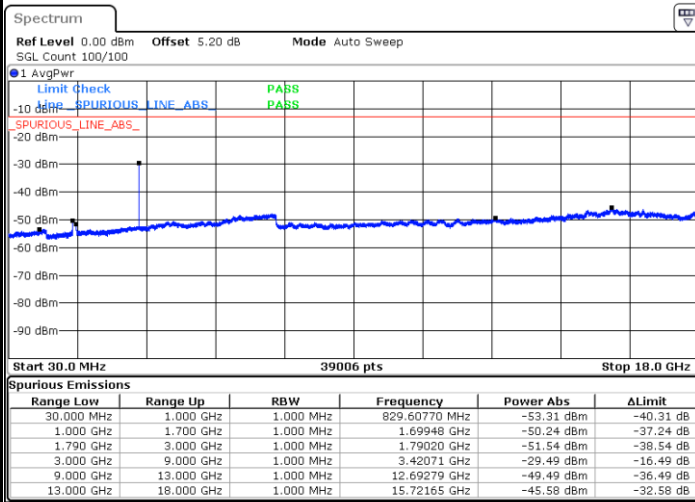

Date: 3.MAY.2019 17:56:37

Date: 3.MAY.2019 17:57:27

LTE Band 66 / 1.4MHz

Lowest Channel / QPSK

Lowest Channel / 16QAM

Date: 11.MAY.2019 21:00:48

Date: 11.MAY.2019 20:55:05

Middle Channel / QPSK

Middle Channel / 16QAM

Date: 11.MAY.2019 20:46:10

Date: 11.MAY.2019 20:45:27

LTE Band 66 / 1.4MHz

Highest Channel / QPSK

Date: 11.MAY.2019 21:08:17

Highest Channel / 16QAM

Date: 11.MAY.2019 21:08:29

LTE Band 66 / 3MHz

Lowest Channel / QPSK

Date: 11.MAY.2019 20:37:31

Lowest Channel / 16QAM

Date: 11.MAY.2019 20:35:40

LTE Band 66 / 3MHz

Middle Channel / QPSK

Middle Channel / 16QAM