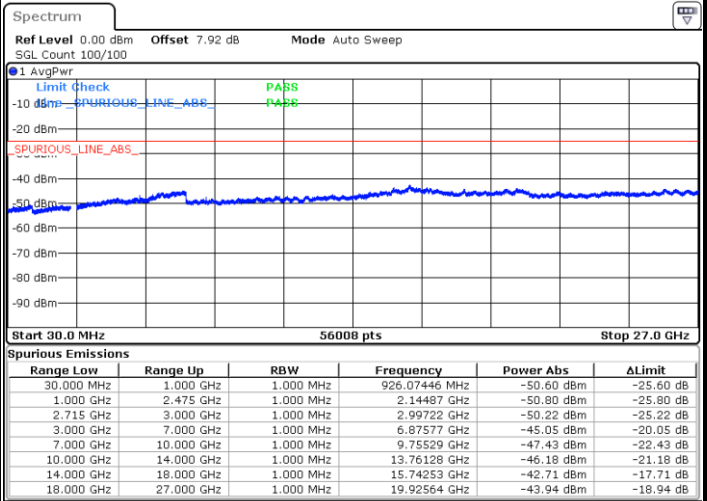

Middle Channel / 16QAM

Date: 3.MAY.2019 19:17:47

Date: 3.MAY.2019 19:18:38

LTE Band 41 / 5MHz

Highest Channel / QPSK

Highest Channel / 16QAM

Date: 3.MAY.2019 19:20:19

Date: 3.MAY.2019 19:21:09