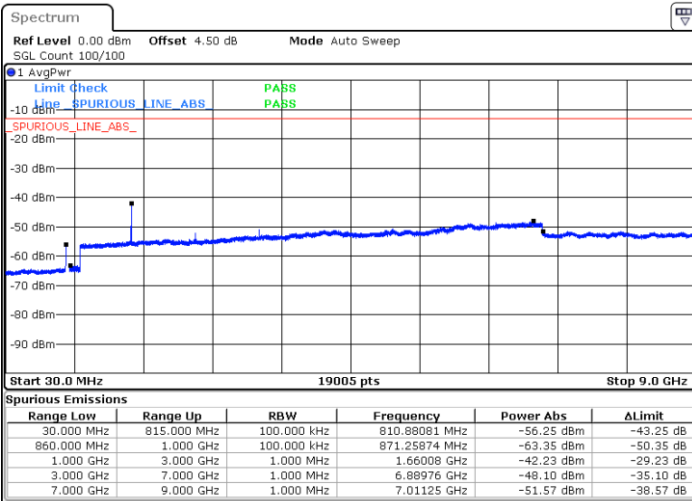

LTE Band 26 / 15MHz

Lowest Channel / QPSK

Lowest Channel / 16QAM

Date: 3 MAY.2019 15:01:26

Date: 3 MAY.2019 15:02:56

Middle Channel / QPSK

Middle Channel / 16QAM

Date: 3 MAY.2019 15:04:17