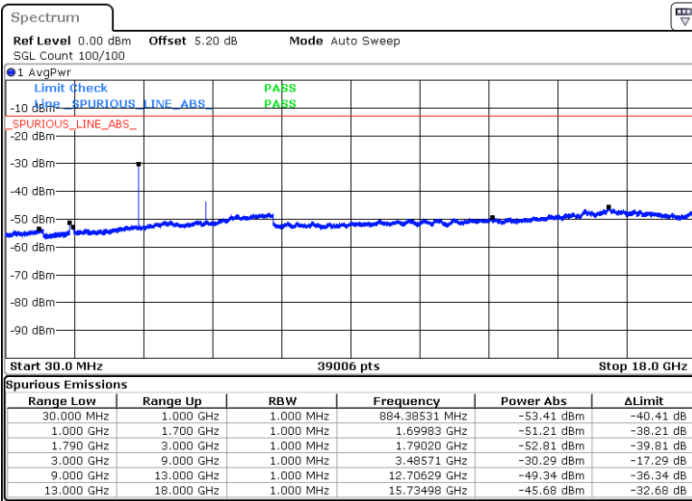

Date: 11.MAY.2019 20:41:58

Date: 11.MAY.2019 20:41:09

Highest Channel / QPSK

Highest Channel / 16QAM

Date: 11.MAY.2019 20:24:18

Date: 11.MAY.2019 20:27:18

LTE Band 66 / 5MHz

Lowest Channel / QPSK

Lowest Channel / 16QAM

Date: 11.MAY.2019 21:24:18

Date: 11.MAY.2019 21:22:50

Middle Channel / QPSK

Middle Channel / 16QAM

Date: 11.MAY.2019 21:17:55

Date: 11.MAY.2019 21:17:08

LTE Band 66 / 5MHz

Highest Channel / QPSK

Date: 11.MAY.2019 21:29:33

Highest Channel / 16QAM

Date: 11.MAY.2019 21:28:40

LTE Band 66 / 10MHz

Lowest Channel / QPSK

Date: 11.MAY.2019 21:46:15

Lowest Channel / 16QAM