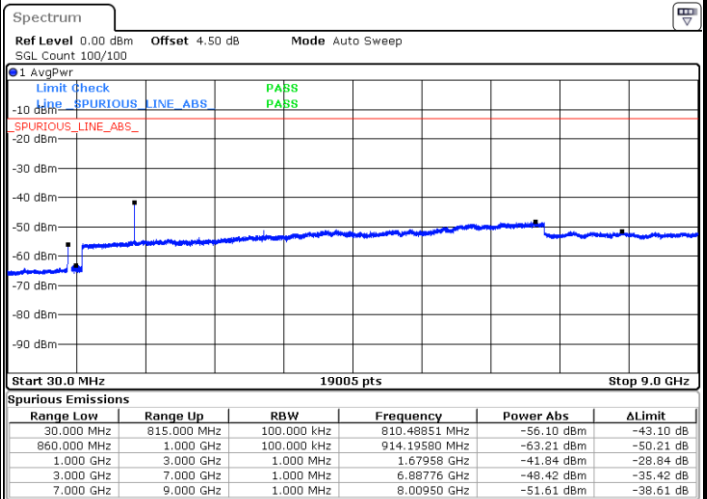

Highest Channel / 16QAM

Date: 3.MAY.2019 14:27:38

LTE Band 5 / 10MHz

Lowest Channel / QPSK

Date: 3.MAY.2019 14:41:55

Lowest Channel / 16QAM

Date: 3.MAY.2019 14:42:22

LTE Band 5 / 10MHz

Middle Channel / QPSK

Middle Channel / 16QAM

Date: 3 MAY 2019 14:43:22

Date: 3 MAY 2019 14:43:49

Highest Channel / QPSK

Highest Channel / 16QAM

Date: 3 MAY 2019 14:44:46

Date: 3 MAY 2019 14:45:11

LTE Band 26 / 15MHz

Lowest Channel / QPSK

Lowest Channel / 16QAM

Date: 3 MAY.2019 15:01:26

Date: 3 MAY.2019 15:02:56

Middle Channel / QPSK

Middle Channel / 16QAM

Date: 3 MAY.2019 15:04:17