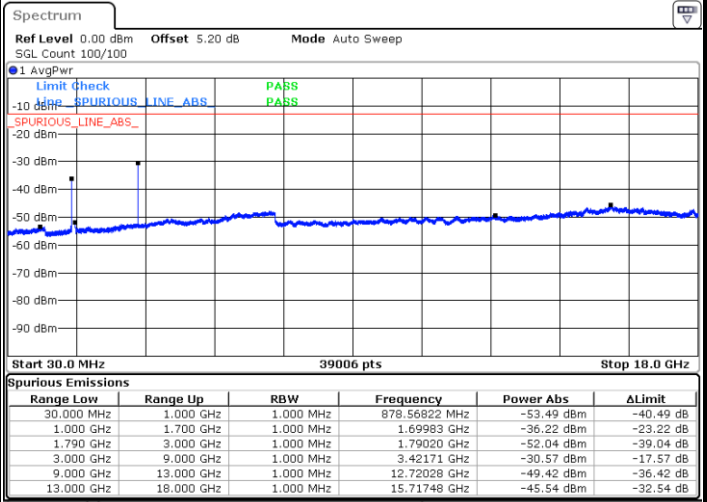

Date: 11.MAY.2019 21:45:26

LTE Band 66 / 10MHz

Middle Channel / QPSK

Middle Channel / 16QAM

Date: 11.MAY.2019 21:36:22

Date: 11.MAY.2019 21:35:14

Highest Channel / QPSK

Highest Channel / 16QAM

Date: 11.MAY.2019 21:50:32

Date: 11.MAY.2019 21:49:48

LTE Band 66 / 15MHz

Lowest Channel / QPSK

Lowest Channel / 16QAM

Date: 11.MAY.2019 22:01:46

Date: 11.MAY.2019 22:00:43

Middle Channel / QPSK

Middle Channel / 16QAM

Date: 11.MAY.2019 21:56:21

Date: 11.MAY.2019 21:55:42

LTE Band 66 / 15MHz

Highest Channel / QPSK

Highest Channel / 16QAM

Date: 11.MAY.2019 22:07:23

Date: 11.MAY.2019 22:05:42