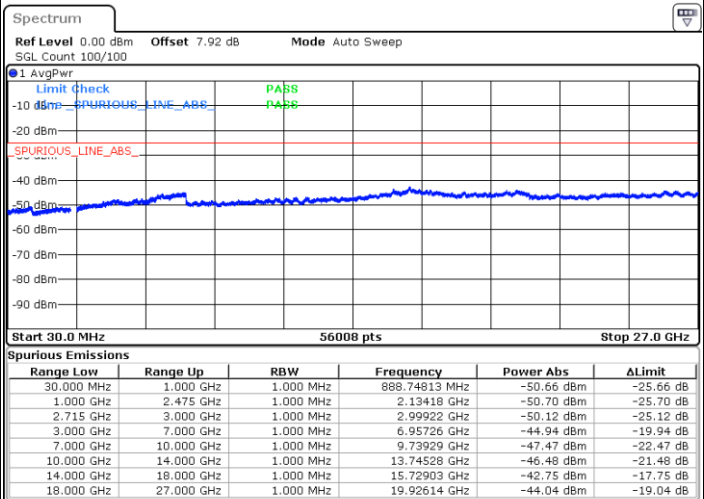

Highest Channel / QPSK

Date: 3.MAY.2019 19:03:24

Highest Channel / 16QAM

Date: 3.MAY.2019 19:04:13

LTE Band 41 / 20MHz

Lowest Channel / QPSK

Date: 3.MAY.2019 17:49:08

Lowest Channel / 16QAM

Date: 3.MAY.2019 17:52:25

LTE Band 41 / 20MHz

Middle Channel / QPSK

Middle Channel / 16QAM

Date: 3.MAY.2019 17:54:06

Date: 3.MAY.2019 17:54:56

Highest Channel / QPSK

Highest Channel / 16QAM