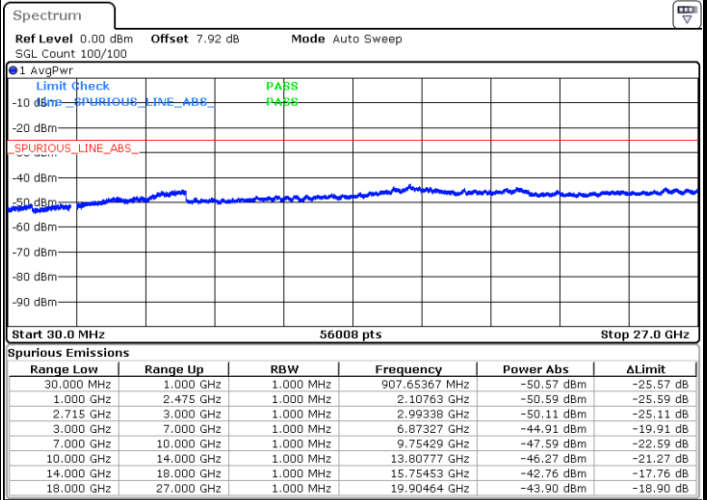

Date: 3.MAY.2019 19:08:33

Date: 3.MAY.2019 19:09:22

Highest Channel / QPSK

Highest Channel / 16QAM

Date: 3.MAY.2019 19:11:06

Date: 3.MAY.2019 19:11:56

LTE Band 41 / 15MHz

Lowest Channel / QPSK

Lowest Channel / 16QAM

Date: 3.MAY.2019 18:57:37

Date: 3.MAY.2019 18:59:13

Middle Channel / QPSK

Middle Channel / 16QAM

Date: 3.MAY.2019 19:00:55

Date: 3.MAY.2019 19:01:43

LTE Band 41 / 15MHz