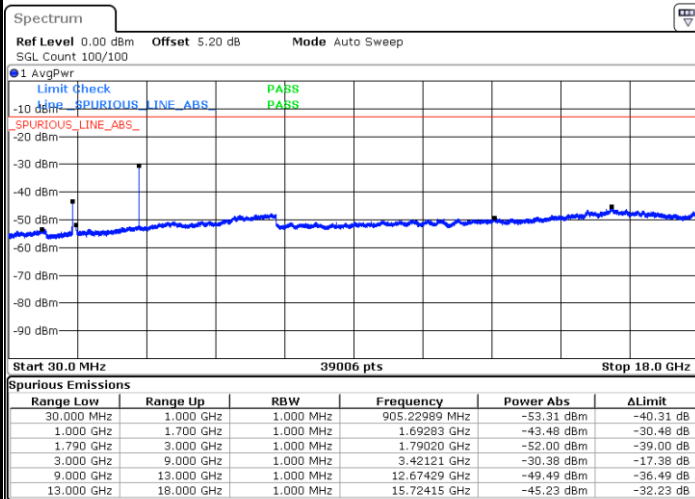

Lowest Channel / 16QAM

Date: 11.MAY.2019 21:24:18

Date: 11.MAY.2019 21:22:50

Middle Channel / QPSK

Middle Channel / 16QAM

Date: 11.MAY.2019 21:17:55

Date: 11.MAY.2019 21:17:08

LTE Band 66 / 5MHz

Highest Channel / QPSK

Date: 11.MAY.2019 21:29:33

Highest Channel / 16QAM

Date: 11.MAY.2019 21:28:40

LTE Band 66 / 10MHz

Lowest Channel / QPSK

Date: 11.MAY.2019 21:46:15

Lowest Channel / 16QAM

Date: 11.MAY.2019 21:45:26

LTE Band 66 / 10MHz

Middle Channel / QPSK

Middle Channel / 16QAM

Date: 11.MAY.2019 21:36:22

Date: 11.MAY.2019 21:35:14

Highest Channel / QPSK

Highest Channel / 16QAM