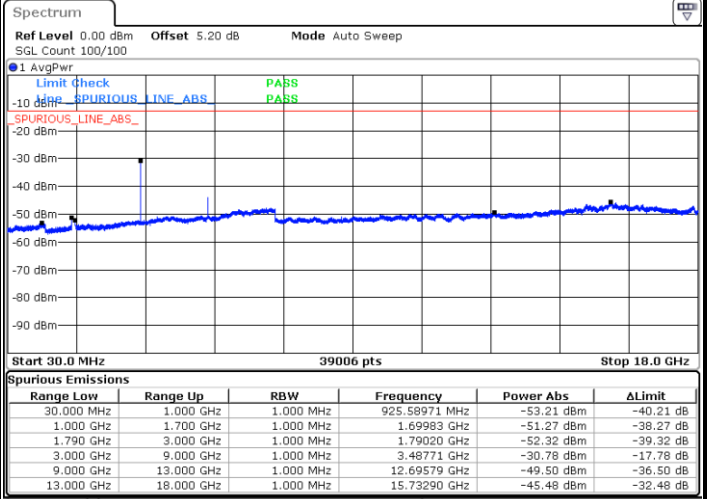

Middle Channel / 16QAM

Date: 11.MAY.2019 20:46:10

Date: 11.MAY.2019 20:45:27

LTE Band 66 / 1.4MHz

Highest Channel / QPSK

Date: 11.MAY.2019 21:08:17

Highest Channel / 16QAM

Date: 11.MAY.2019 21:08:29

LTE Band 66 / 3MHz

Lowest Channel / QPSK

Date: 11.MAY.2019 20:37:31

Lowest Channel / 16QAM

Date: 11.MAY.2019 20:35:40

LTE Band 66 / 3MHz

Middle Channel / QPSK

Middle Channel / 16QAM

Date: 11.MAY.2019 20:41:58

Date: 11.MAY.2019 20:41:09

Highest Channel / QPSK

Highest Channel / 16QAM

Date: 11.MAY.2019 20:24:18

Date: 11.MAY.2019 20:27:18

LTE Band 66 / 5MHz

Lowest Channel / QPSK