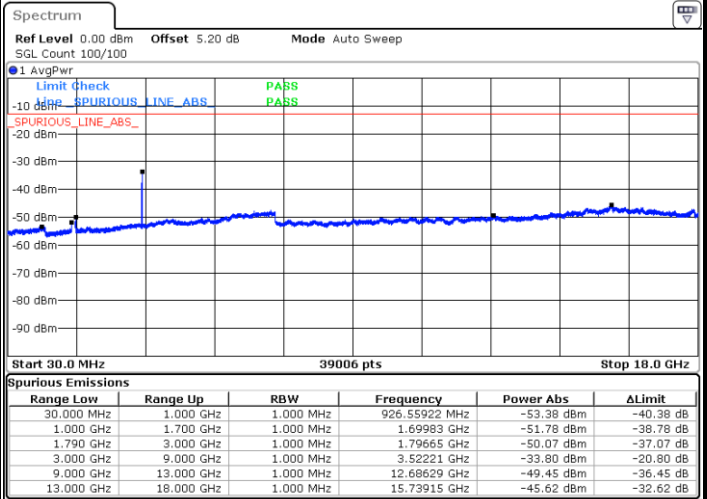

Highest Channel / QPSK

Highest Channel / 16QAM

Date: 11.MAY.2019 22:25:45

Date: 11.MAY.2019 22:24:52