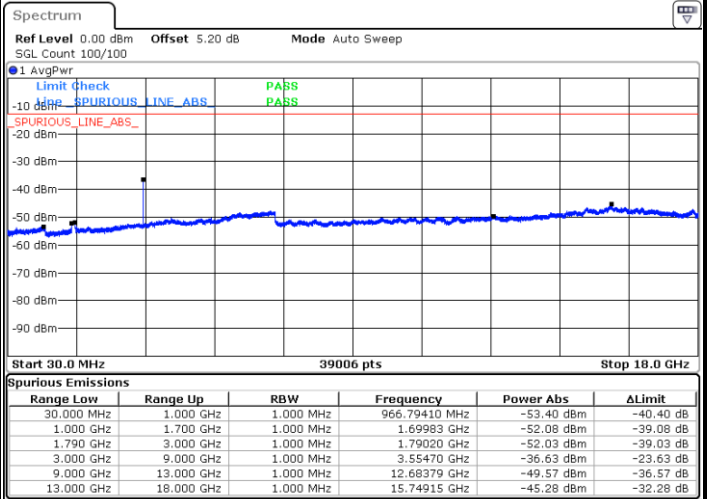

Middle Channel / 16QAM

Date: 11.MAY.2019 20:46:10

Date: 11.MAY.2019 20:45:27

LTE Band 66 / 1.4MHz

Highest Channel / QPSK

Date: 11.MAY.2019 21:08:17

Highest Channel / 16QAM

Date: 11.MAY.2019 21:08:29

LTE Band 66 / 3MHz

Lowest Channel / QPSK

Date: 11.MAY.2019 20:37:31

Lowest Channel / 16QAM

Date: 11.MAY.2019 20:35:40

LTE Band 66 / 3MHz

Middle Channel / QPSK

Middle Channel / 16QAM

Date: 11.MAY.2019 20:41:58

Date: 11.MAY.2019 20:41:09

Highest Channel / QPSK

Highest Channel / 16QAM

Date: 11.MAY.2019 20:24:18

Date: 11.MAY.2019 20:27:18

LTE Band 66 / 5MHz

Lowest Channel / QPSK