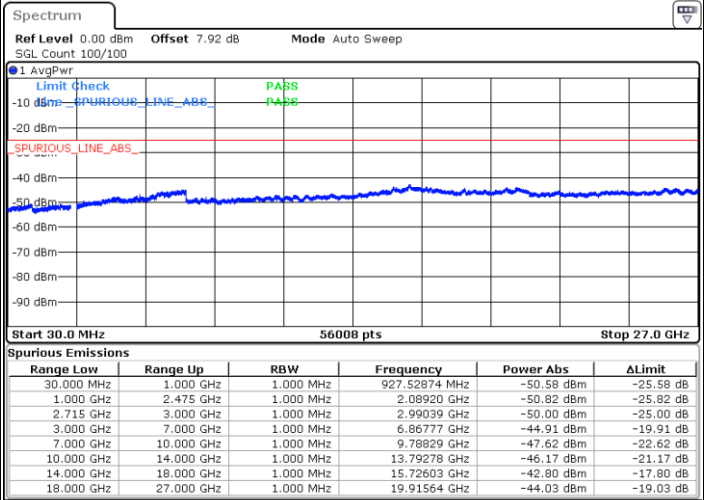

LTE Band 41 / 10MHz

Lowest Channel / QPSK

Lowest Channel / 16QAM

Date: 3.MAY.2019 19:06:07

Date: 3.MAY.2019 19:06:55

LTE Band 41 / 10MHz

Middle Channel / QPSK

Middle Channel / 16QAM

Date: 3.MAY.2019 19:08:33

Date: 3.MAY.2019 19:09:22

Highest Channel / QPSK

Highest Channel / 16QAM

Date: 3.MAY.2019 19:11:06

Date: 3.MAY.2019 19:11:56

LTE Band 41 / 15MHz

Lowest Channel / QPSK