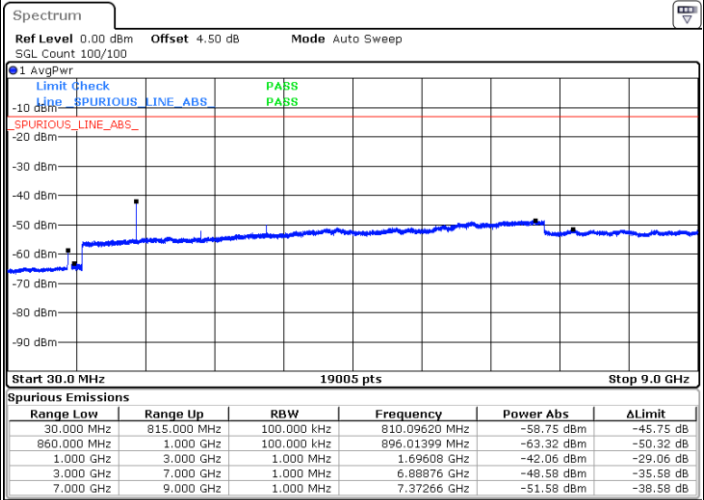

LTE Band 5 / 1.4MHz

Lowest Channel / QPSK

Lowest Channel / 16QAM

Date: 3.MAY.2019 13:26:12

Date: 3.MAY.2019 13:27:12

Middle Channel / QPSK

Middle Channel / 16QAM

Date: 3.MAY.2019 13:28:05

Date: 3.MAY.2019 13:28:33

LTE Band 5 / 1.4MHz

Highest Channel / QPSK

Date: 3.MAY.2019 13:29:30

Highest Channel / 16QAM

Date: 3.MAY.2019 13:29:55

LTE Band 5 / 3MHz

Lowest Channel / QPSK

Date: 3.MAY.2019 14:05:04

Lowest Channel / 16QAM

Date: 3.MAY.2019 14:06:09

LTE Band 5 / 3MHz

Middle Channel / QPSK

Middle Channel / 16QAM

Date: 3.MAY.2019 14:07:14

Date: 3.MAY.2019 14:07:40