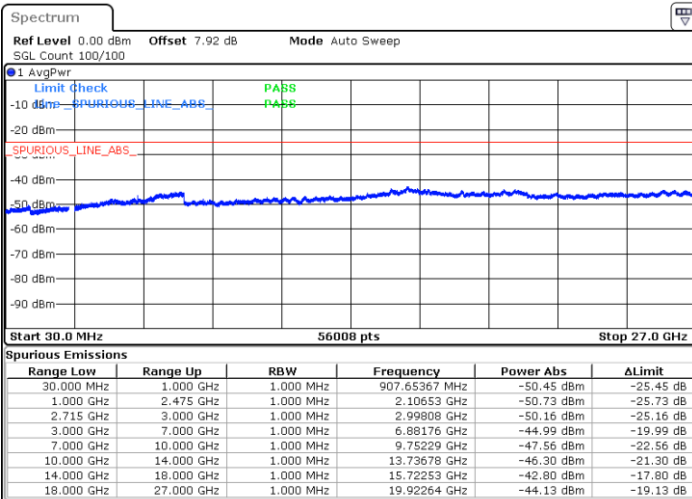

Date: 3.MAY.2019 19:08:33

Date: 3.MAY.2019 19:09:22

Highest Channel / QPSK

Highest Channel / 16QAM

Date: 3.MAY.2019 19:11:06

Date: 3.MAY.2019 19:11:56

LTE Band 41 / 15MHz

Lowest Channel / QPSK

Lowest Channel / 16QAM

Date: 3.MAY.2019 18:57:37

Date: 3.MAY.2019 18:59:13

Middle Channel / QPSK

Middle Channel / 16QAM

Date: 3.MAY.2019 19:00:55

Date: 3.MAY.2019 19:01:43

LTE Band 41 / 15MHz

Highest Channel / QPSK

Date: 3.MAY.2019 19:03:24

Highest Channel / 16QAM

Date: 3.MAY.2019 19:04:13

LTE Band 41 / 20MHz

Lowest Channel / QPSK

Date: 3.MAY.2019 17:49:08

Lowest Channel / 16QAM