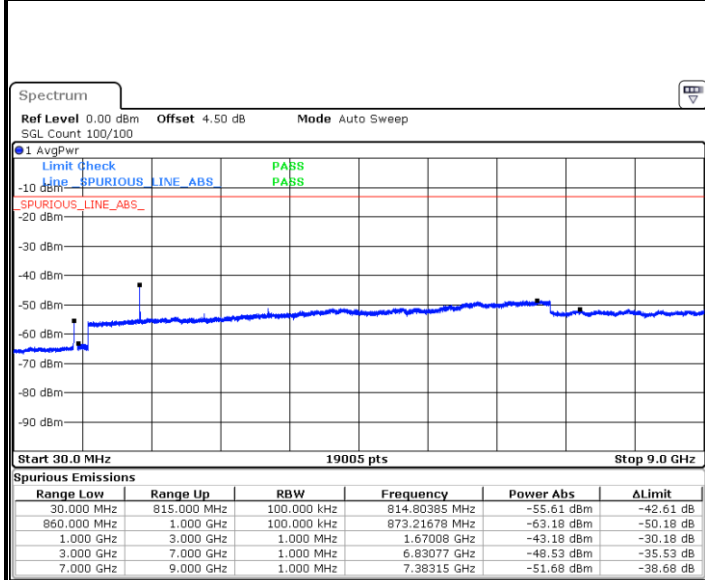

LTE Band 26 / 15MHz

Lowest Channel / QPSK

Lowest Channel / 16QAM

Date: 3 MAY.2019 15:01:26

Date: 3 MAY.2019 15:02:56

Middle Channel / QPSK

Middle Channel / 16QAM

Date: 3 MAY.2019 15:04:17

Date: 3 MAY.2019 15:05:21

LTE Band 26 / 15MHz

Highest Channel / QPSK

Date: 3 MAY.2019 15:08:27

Highest Channel / 16QAM

Date: 3 MAY.2019 15:09:58

CH26765 / QPSK

Date: 8 MAY.2019 15:44:38