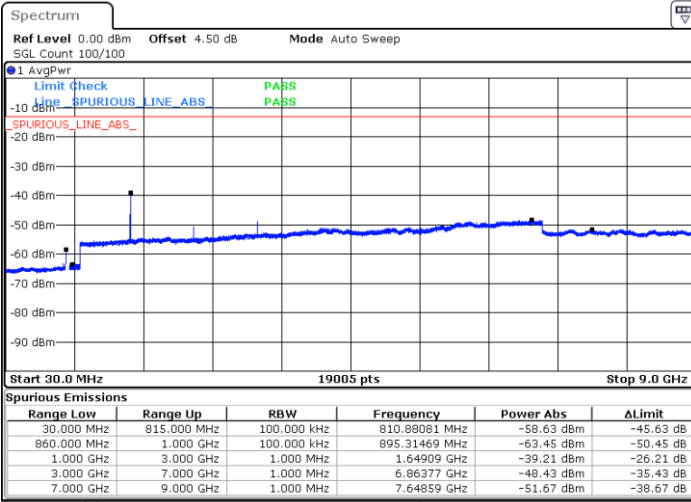

Highest Channel / QPSK

Highest Channel / 16QAM

Date: 3.MAY.2019 14:08:35

Date: 3.MAY.2019 14:09:01

LTE Band 5 / 5MHz

Lowest Channel / QPSK

Lowest Channel / 16QAM

Date: 3 MAY.2019 14:21:21