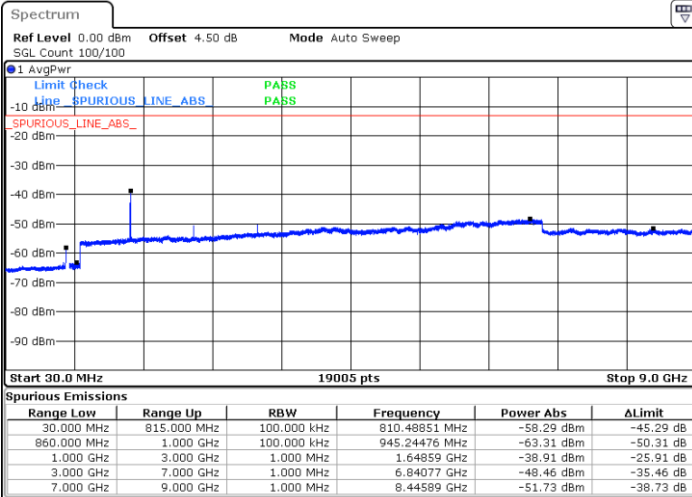

LTE Band 5 / 1.4MHz

Lowest Channel / QPSK

Lowest Channel / 16QAM

Date: 3.MAY.2019 13:26:12

Date: 3.MAY.2019 13:27:12

Middle Channel / QPSK

Middle Channel / 16QAM

Date: 3.MAY.2019 13:28:05