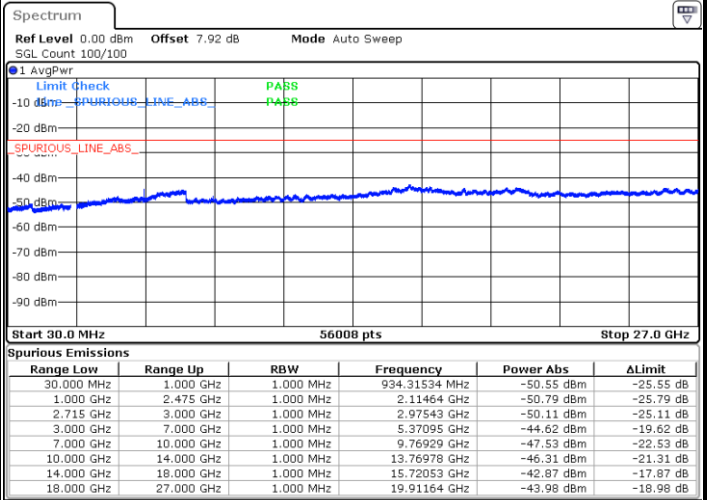

Middle Channel / 16QAM

Date: 3.MAY.2019 19:17:47

Date: 3.MAY.2019 19:18:38

LTE Band 41 / 5MHz

Highest Channel / QPSK

Highest Channel / 16QAM

Date: 3.MAY.2019 19:20:19

Date: 3.MAY.2019 19:21:09