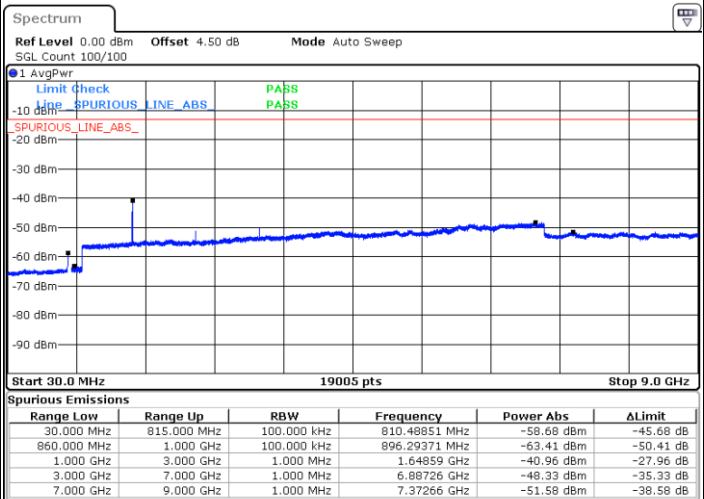

Date: 3.MAY.2019 13:28:33

LTE Band 5 / 1.4MHz

Highest Channel / QPSK

Date: 3.MAY.2019 13:29:30

Highest Channel / 16QAM

Date: 3.MAY.2019 13:29:55

LTE Band 5 / 3MHz

Lowest Channel / QPSK

Date: 3.MAY.2019 14:05:04

Lowest Channel / 16QAM

Date: 3.MAY.2019 14:06:09

LTE Band 5 / 3MHz

Middle Channel / QPSK

Middle Channel / 16QAM

Date: 3.MAY.2019 14:07:14

Date: 3.MAY.2019 14:07:40