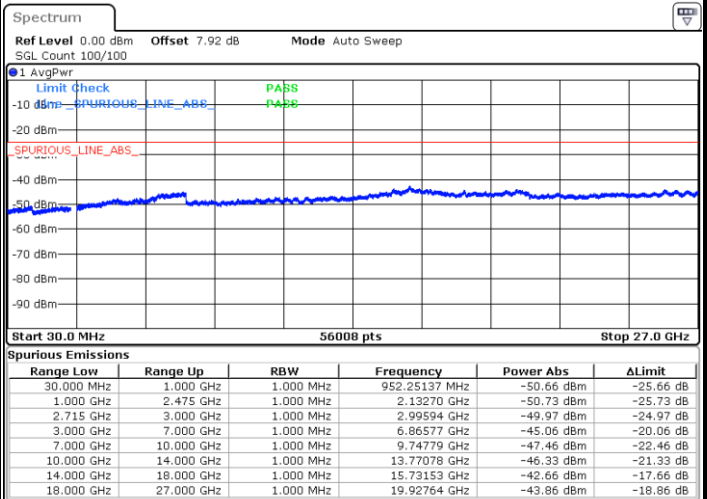

Date: 3.MAY.2019 19:08:33

Date: 3.MAY.2019 19:09:22

Highest Channel / QPSK

Highest Channel / 16QAM

Date: 3.MAY.2019 19:11:06

Date: 3.MAY.2019 19:11:56

LTE Band 41 / 15MHz

Lowest Channel / QPSK

Lowest Channel / 16QAM

Date: 3.MAY.2019 18:57:37

Date: 3.MAY.2019 18:59:13

Middle Channel / QPSK

Middle Channel / 16QAM

Date: 3.MAY.2019 19:00:55

Date: 3.MAY.2019 19:01:43

LTE Band 41 / 15MHz

Highest Channel / QPSK

Date: 3.MAY.2019 19:03:24

Highest Channel / 16QAM

Date: 3.MAY.2019 19:04:13

LTE Band 41 / 20MHz

Lowest Channel / QPSK

Date: 3.MAY.2019 17:49:08

Lowest Channel / 16QAM