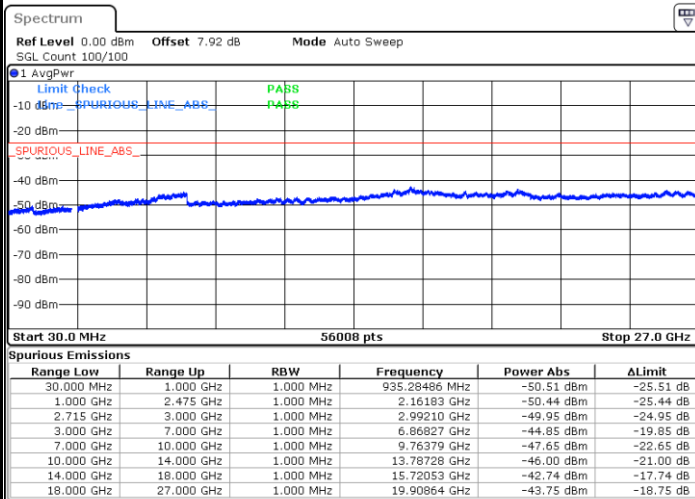

Highest Channel / QPSK

Date: 3.MAY.2019 19:03:24

Highest Channel / 16QAM

Date: 3.MAY.2019 19:04:13

LTE Band 41 / 20MHz

Lowest Channel / QPSK

Date: 3.MAY.2019 17:49:08

Lowest Channel / 16QAM

Date: 3.MAY.2019 17:52:25

LTE Band 41 / 20MHz

Middle Channel / QPSK

Middle Channel / 16QAM

Date: 3.MAY.2019 17:54:06

Date: 3.MAY.2019 17:54:56

Highest Channel / QPSK

Highest Channel / 16QAM