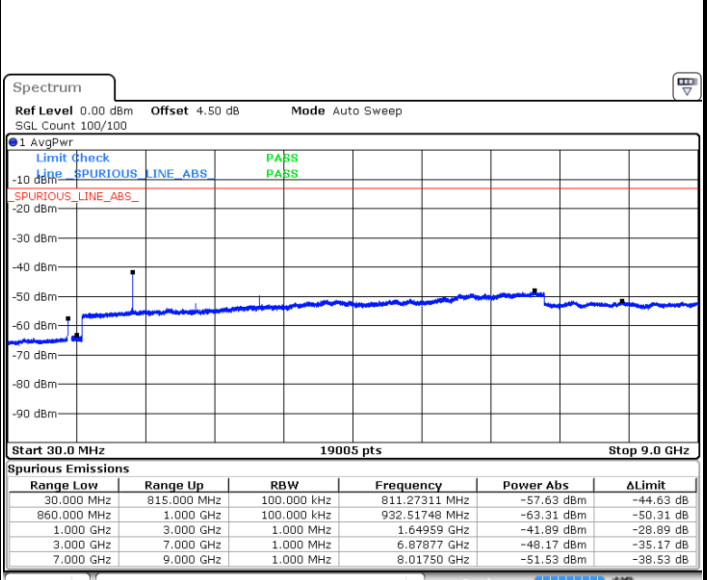

Highest Channel / 16QAM

Date: 3.MAY.2019 14:27:38

LTE Band 5 / 10MHz

Lowest Channel / QPSK

Date: 3.MAY.2019 14:41:55

Lowest Channel / 16QAM

Date: 3.MAY.2019 14:42:22

LTE Band 5 / 10MHz

LTE Band 26 / 15MHz

Lowest Channel / QPSK

Lowest Channel / 16QAM

Date: 3 MAY.2019 15:01:26

Date: 3 MAY.2019 15:02:56

Middle Channel / QPSK

Middle Channel / 16QAM

Date: 3 MAY.2019 15:04:17