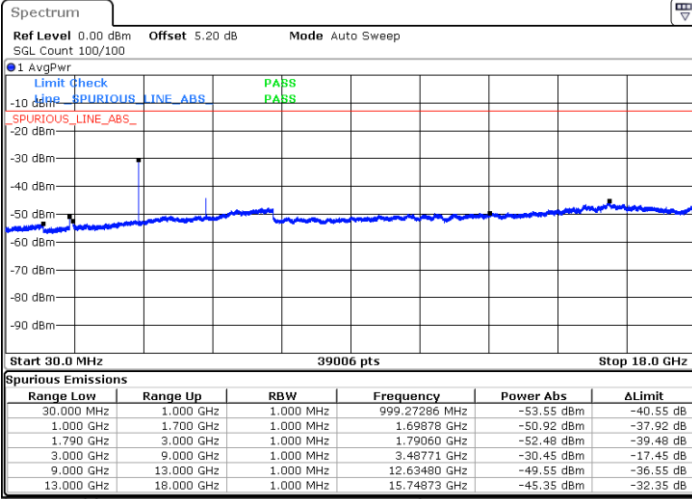

Middle Channel / 16QAM

Date: 11.MAY.2019 20:46:10

Date: 11.MAY.2019 20:45:27

LTE Band 66 / 1.4MHz

Highest Channel / QPSK

Date: 11.MAY.2019 21:08:17

Highest Channel / 16QAM

Date: 11.MAY.2019 21:08:29

LTE Band 66 / 3MHz

Lowest Channel / QPSK

Date: 11.MAY.2019 20:37:31

Lowest Channel / 16QAM

Date: 11.MAY.2019 20:35:40

LTE Band 66 / 3MHz

Middle Channel / QPSK

Middle Channel / 16QAM

Date: 11.MAY.2019 20:41:58

Date: 11.MAY.2019 20:41:09

Highest Channel / QPSK

Highest Channel / 16QAM

Date: 11.MAY.2019 20:24:18

Date: 11.MAY.2019 20:27:18

LTE Band 66 / 5MHz

Lowest Channel / QPSK