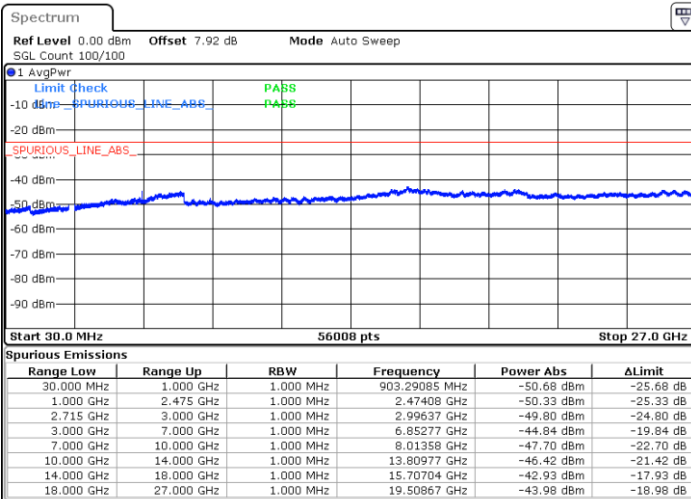

Highest Channel / QPSK

Date: 3.MAY.2019 19:03:24

Highest Channel / 16QAM

Date: 3.MAY.2019 19:04:13

LTE Band 41 / 20MHz

Lowest Channel / QPSK

Date: 3.MAY.2019 17:49:08

Lowest Channel / 16QAM

Date: 3.MAY.2019 17:52:25

LTE Band 41 / 20MHz

Middle Channel / QPSK

Middle Channel / 16QAM

Date: 3.MAY.2019 17:54:06

Date: 3.MAY.2019 17:54:56

Highest Channel / QPSK

Highest Channel / 16QAM

Date: 3.MAY.2019 17:56:37

Date: 3.MAY.2019 17:57:27

LTE Band 66 / 1.4MHz

Lowest Channel / QPSK

Lowest Channel / 16QAM

Date: 11.MAY.2019 21:00:48

Date: 11.MAY.2019 20:55:05

Middle Channel / QPSK