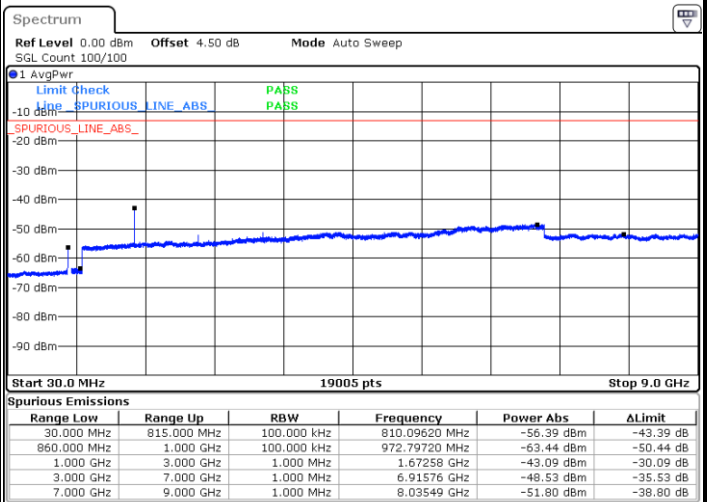

LTE Band 5 / 1.4MHz

Lowest Channel / QPSK

Lowest Channel / 16QAM

Date: 3.MAY.2019 13:26:12

Date: 3.MAY.2019 13:27:12

Middle Channel / QPSK

Middle Channel / 16QAM

Date: 3.MAY.2019 13:28:05

Date: 3.MAY.2019 13:28:33

LTE Band 5 / 1.4MHz

Highest Channel / QPSK

Date: 3.MAY.2019 13:29:30

Highest Channel / 16QAM

Date: 3.MAY.2019 13:29:55

LTE Band 5 / 3MHz

Lowest Channel / QPSK