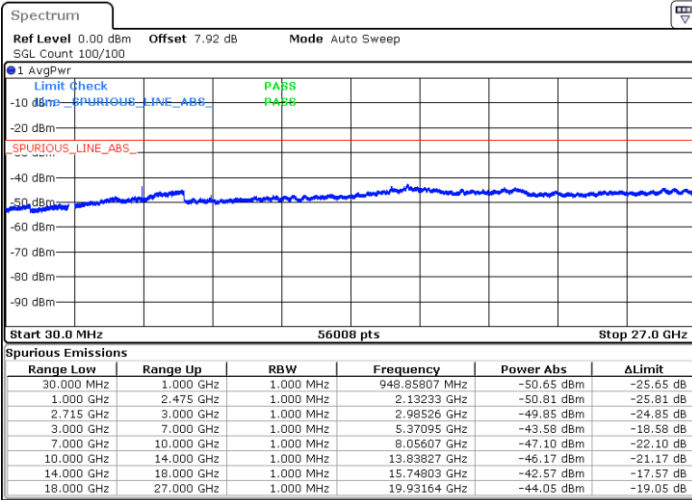

Middle Channel / 16QAM

Date: 3.MAY.2019 19:17:47

Date: 3.MAY.2019 19:18:38

LTE Band 41 / 5MHz

Highest Channel / QPSK

Highest Channel / 16QAM

Date: 3.MAY.2019 19:20:19

Date: 3.MAY.2019 19:21:09

LTE Band 41 / 10MHz

Lowest Channel / QPSK

Lowest Channel / 16QAM

Date: 3.MAY.2019 19:06:07

Date: 3.MAY.2019 19:06:55

LTE Band 41 / 10MHz

Middle Channel / QPSK

Middle Channel / 16QAM