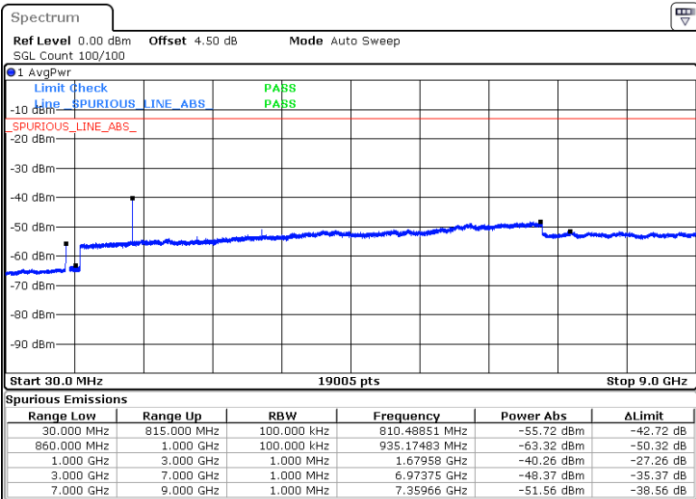

Highest Channel / 16QAM

Date: 3.MAY.2019 14:27:38

LTE Band 5 / 10MHz

Lowest Channel / QPSK

Date: 3.MAY.2019 14:41:55

Lowest Channel / 16QAM

Date: 3.MAY.2019 14:42:22

LTE Band 5 / 10MHz

Middle Channel / QPSK

Middle Channel / 16QAM

Date: 3 MAY 2019 14:43:22

Date: 3 MAY 2019 14:43:49

Highest Channel / QPSK

Highest Channel / 16QAM

Date: 3 MAY 2019 14:44:46

Date: 3 MAY 2019 14:45:11

LTE Band 26 / 15MHz

Lowest Channel / QPSK

Lowest Channel / 16QAM

Date: 3 MAY.2019 15:01:26

Date: 3 MAY.2019 15:02:56

Middle Channel / QPSK

Middle Channel / 16QAM

Date: 3 MAY.2019 15:04:17