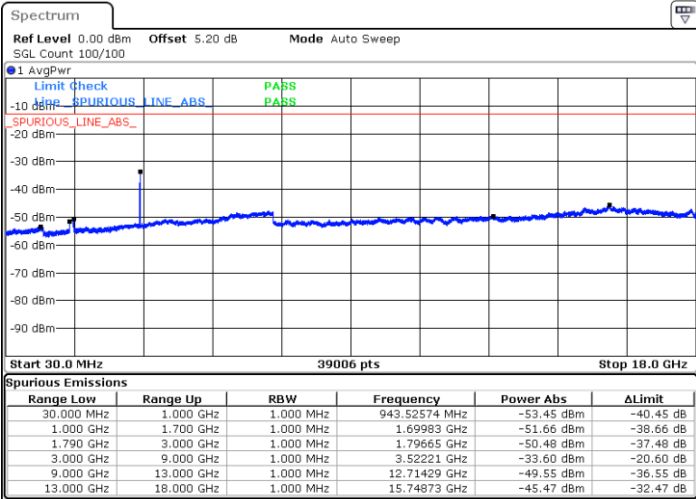

Middle Channel / 16QAM

Date: 11.MAY.2019 21:56:21

Date: 11.MAY.2019 21:55:42

LTE Band 66 / 15MHz

Highest Channel / QPSK

Highest Channel / 16QAM

Date: 11.MAY.2019 22:07:23

Date: 11.MAY.2019 22:05:42

LTE Band 66 / 20MHz

Lowest Channel / QPSK

Lowest Channel / 16QAM

Date: 11.MAY.2019 22:20:09

Date: 11.MAY.2019 22:19:06

LTE Band 66 / 20MHz

Middle Channel / QPSK

Middle Channel / 16QAM

Date: 11.MAY.2019 22:14:03

Date: 11.MAY.2019 22:13:14

Highest Channel / QPSK

Highest Channel / 16QAM

Date: 11.MAY.2019 22:25:45

Date: 11.MAY.2019 22:24:52