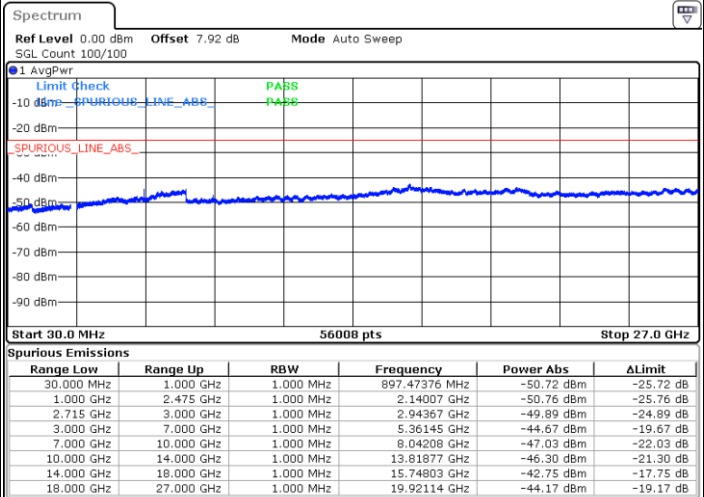

LTE Band 41 / 10MHz

Lowest Channel / QPSK

Lowest Channel / 16QAM

Date: 3.MAY.2019 19:06:07

Date: 3.MAY.2019 19:06:55

LTE Band 41 / 10MHz

Middle Channel / QPSK

Middle Channel / 16QAM

Date: 3.MAY.2019 19:08:33

Date: 3.MAY.2019 19:09:22

Highest Channel / QPSK

Highest Channel / 16QAM

Date: 3.MAY.2019 19:11:06

Date: 3.MAY.2019 19:11:56

LTE Band 41 / 15MHz

Lowest Channel / QPSK