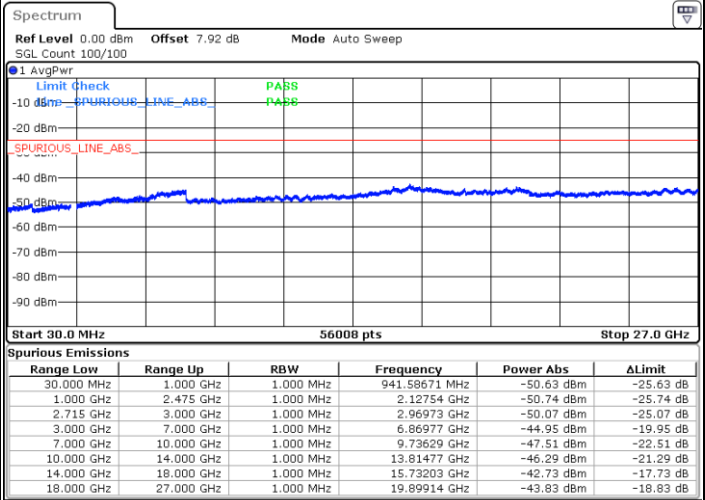

Highest Channel / QPSK

Date: 3.MAY.2019 19:03:24

Highest Channel / 16QAM

Date: 3.MAY.2019 19:04:13

LTE Band 41 / 20MHz

Lowest Channel / QPSK

Date: 3.MAY.2019 17:49:08

Lowest Channel / 16QAM

Date: 3.MAY.2019 17:52:25

LTE Band 41 / 20MHz

Middle Channel / QPSK

Middle Channel / 16QAM

Date: 3.MAY.2019 17:54:06

Date: 3.MAY.2019 17:54:56

Highest Channel / QPSK

Highest Channel / 16QAM