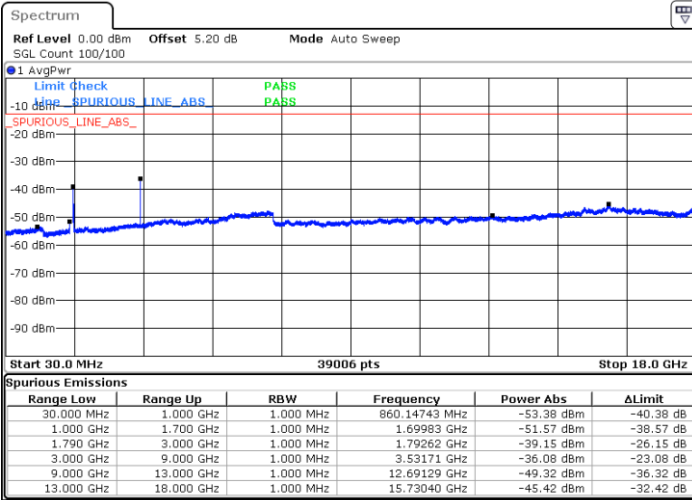

Date: 11.MAY.2019 21:50:32

Date: 11.MAY.2019 21:49:48

LTE Band 66 / 15MHz

Lowest Channel / QPSK

Lowest Channel / 16QAM

Date: 11.MAY.2019 22:01:46

Date: 11.MAY.2019 22:00:43

Middle Channel / QPSK

Middle Channel / 16QAM

Date: 11.MAY.2019 21:56:21

Date: 11.MAY.2019 21:55:42

LTE Band 66 / 15MHz

Highest Channel / QPSK

Highest Channel / 16QAM

Date: 11.MAY.2019 22:07:23

Date: 11.MAY.2019 22:05:42

LTE Band 66 / 20MHz

Lowest Channel / QPSK

Lowest Channel / 16QAM

Date: 11.MAY.2019 22:20:09

Date: 11.MAY.2019 22:19:06

LTE Band 66 / 20MHz

Middle Channel / QPSK

Middle Channel / 16QAM