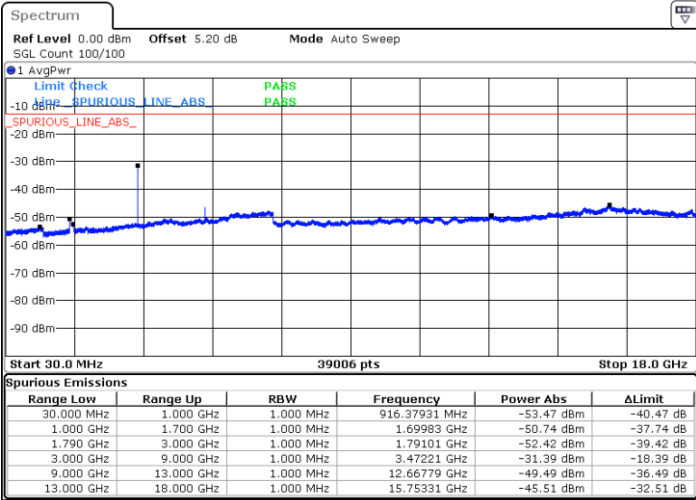

Middle Channel / 16QAM

Date: 11.MAY.2019 21:56:21

Date: 11.MAY.2019 21:55:42

LTE Band 66 / 15MHz

Highest Channel / QPSK

Highest Channel / 16QAM

Date: 11.MAY.2019 22:07:23

Date: 11.MAY.2019 22:05:42

LTE Band 66 / 20MHz

Lowest Channel / QPSK

Lowest Channel / 16QAM

Date: 11.MAY.2019 22:20:09

Date: 11.MAY.2019 22:19:06

LTE Band 66 / 20MHz

Middle Channel / QPSK

Middle Channel / 16QAM

Date: 11.MAY.2019 22:14:03

Date: 11.MAY.2019 22:13:14

Highest Channel / QPSK

Highest Channel / 16QAM

Date: 11.MAY.2019 22:25:45

Date: 11.MAY.2019 22:24:52