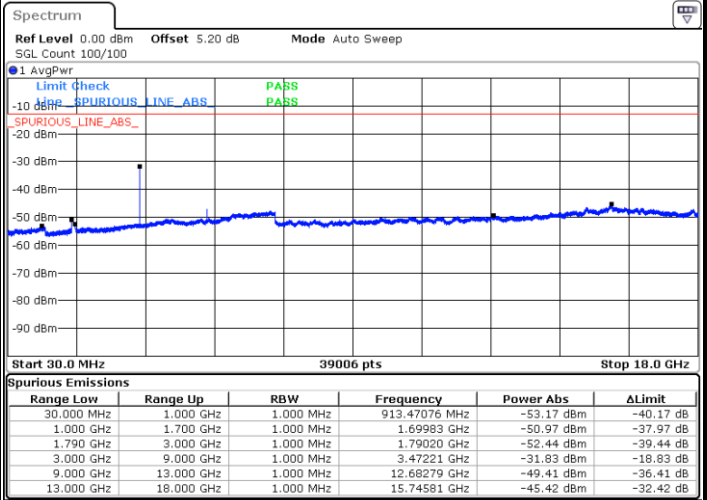

Middle Channel / 16QAM

Date: 11.MAY.2019 21:56:21

Date: 11.MAY.2019 21:55:42

LTE Band 66 / 15MHz

Highest Channel / QPSK

Highest Channel / 16QAM

Date: 11.MAY.2019 22:07:23

Date: 11.MAY.2019 22:05:42

LTE Band 66 / 20MHz

Lowest Channel / QPSK

Lowest Channel / 16QAM

Date: 11.MAY.2019 22:20:09

Date: 11.MAY.2019 22:19:06

LTE Band 66 / 20MHz

Middle Channel / QPSK

Middle Channel / 16QAM