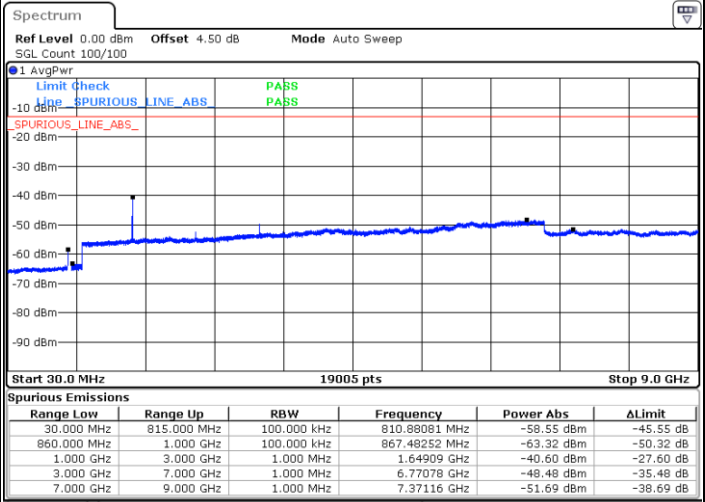

Highest Channel / QPSK

Highest Channel / 16QAM

Date: 3.MAY.2019 14:08:35

Date: 3.MAY.2019 14:09:01

LTE Band 5 / 5MHz

Lowest Channel / QPSK

Lowest Channel / 16QAM

Date: 3 MAY.2019 14:21:21