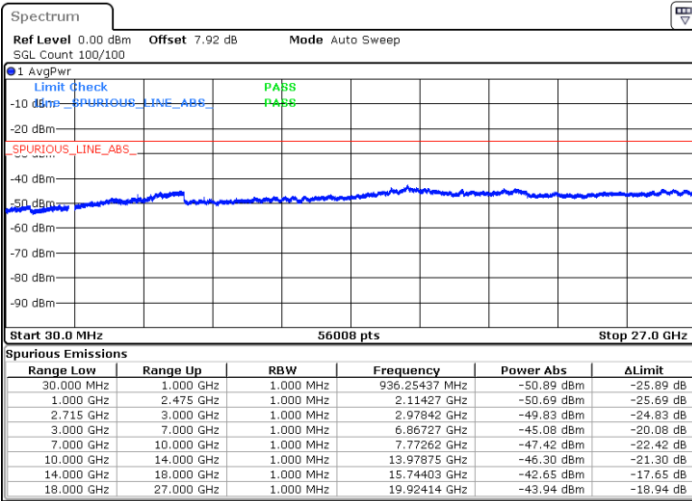

Middle Channel / 16QAM

Date: 3.MAY.2019 19:17:47

Date: 3.MAY.2019 19:18:38

LTE Band 41 / 5MHz

Highest Channel / QPSK

Highest Channel / 16QAM

Date: 3.MAY.2019 19:20:19

Date: 3.MAY.2019 19:21:09