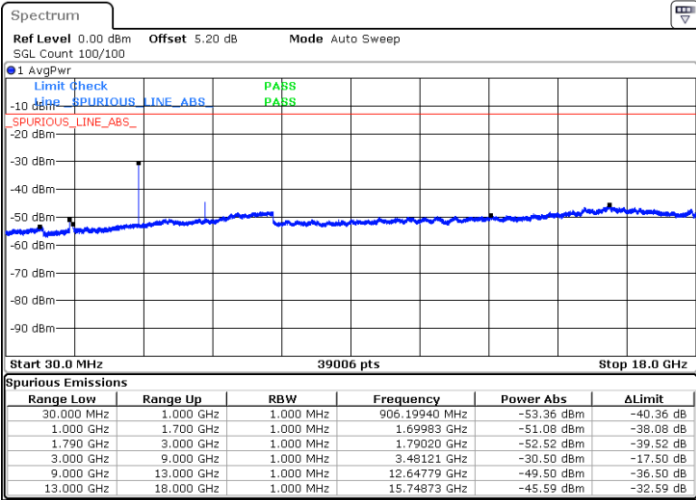

Date: 11.MAY.2019 20:41:58

Date: 11.MAY.2019 20:41:09

Highest Channel / QPSK

Highest Channel / 16QAM

Date: 11.MAY.2019 20:24:18

Date: 11.MAY.2019 20:27:18

LTE Band 66 / 5MHz

Lowest Channel / QPSK

Lowest Channel / 16QAM

Date: 11.MAY.2019 21:24:18

Date: 11.MAY.2019 21:22:50

Middle Channel / QPSK

Middle Channel / 16QAM

Date: 11.MAY.2019 21:17:55

Date: 11.MAY.2019 21:17:08

LTE Band 66 / 5MHz

Highest Channel / QPSK

Date: 11.MAY.2019 21:29:33

Highest Channel / 16QAM

Date: 11.MAY.2019 21:28:40

LTE Band 66 / 10MHz

Lowest Channel / QPSK

Date: 11.MAY.2019 21:46:15

Lowest Channel / 16QAM

Date: 11.MAY.2019 21:45:26

LTE Band 66 / 10MHz

Middle Channel / QPSK

Middle Channel / 16QAM

Date: 11.MAY.2019 21:36:22

Date: 11.MAY.2019 21:35:14

Highest Channel / QPSK

Highest Channel / 16QAM