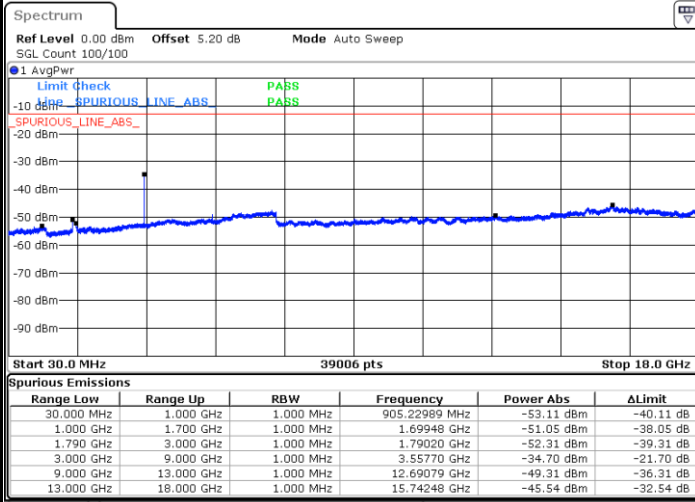

Date: 3.MAY.2019 17:56:37

Date: 3.MAY.2019 17:57:27

LTE Band 66 / 1.4MHz

Lowest Channel / QPSK

Lowest Channel / 16QAM

Date: 11.MAY.2019 21:00:48

Date: 11.MAY.2019 20:55:05

Middle Channel / QPSK

Middle Channel / 16QAM

Date: 11.MAY.2019 20:46:10

Date: 11.MAY.2019 20:45:27

LTE Band 66 / 1.4MHz

Highest Channel / QPSK

Date: 11.MAY.2019 21:08:17

Highest Channel / 16QAM

Date: 11.MAY.2019 21:08:29

LTE Band 66 / 3MHz

Lowest Channel / QPSK

Date: 11.MAY.2019 20:37:31

Lowest Channel / 16QAM

Date: 11.MAY.2019 20:35:40

LTE Band 66 / 3MHz

Middle Channel / QPSK

Middle Channel / 16QAM