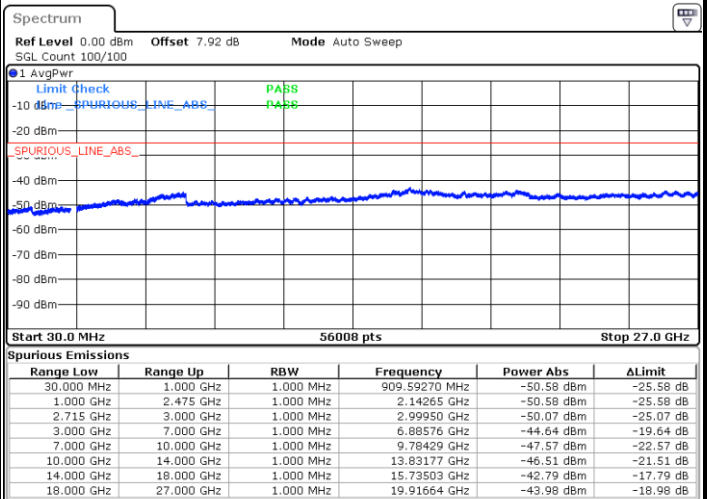

LTE Band 41 / 10MHz

Lowest Channel / QPSK

Lowest Channel / 16QAM

Date: 3.MAY.2019 19:06:07

Date: 3.MAY.2019 19:06:55