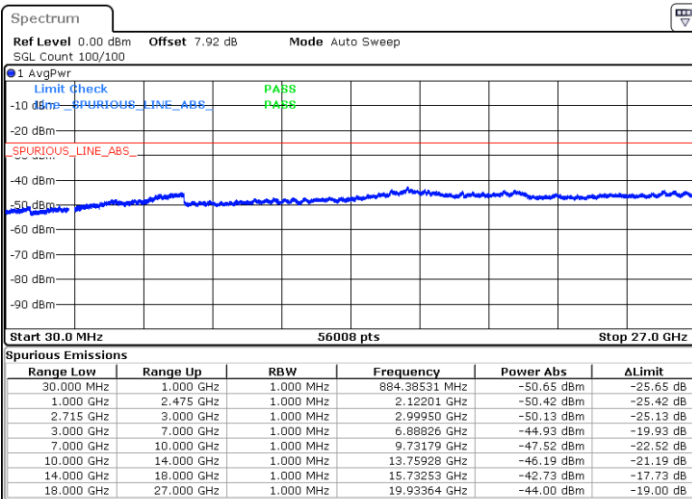

Middle Channel / 16QAM

Date: 3.MAY.2019 19:17:47

Date: 3.MAY.2019 19:18:38

LTE Band 41 / 5MHz

Highest Channel / QPSK

Highest Channel / 16QAM

Date: 3.MAY.2019 19:20:19

Date: 3.MAY.2019 19:21:09

LTE Band 41 / 10MHz

Lowest Channel / QPSK

Lowest Channel / 16QAM

Date: 3.MAY.2019 19:06:07

Date: 3.MAY.2019 19:06:55

LTE Band 41 / 10MHz

Middle Channel / QPSK

Middle Channel / 16QAM