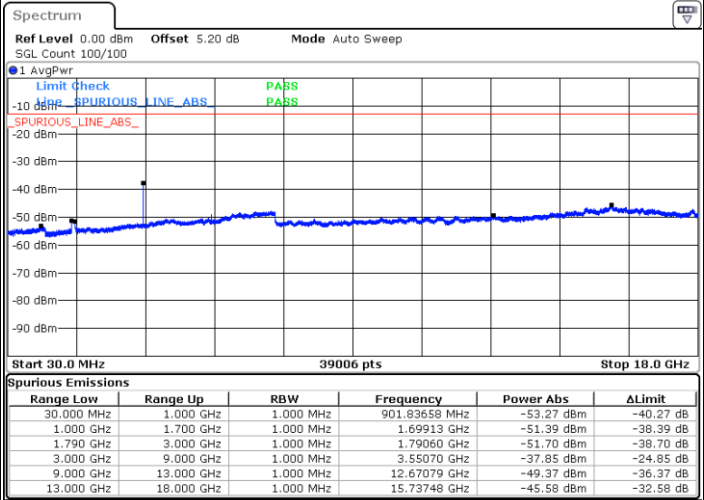

Date: 11.MAY.2019 20:41:58

Date: 11.MAY.2019 20:41:09

Highest Channel / QPSK

Highest Channel / 16QAM

Date: 11.MAY.2019 20:24:18

Date: 11.MAY.2019 20:27:18

LTE Band 66 / 5MHz

Lowest Channel / QPSK

Lowest Channel / 16QAM

Date: 11.MAY.2019 21:24:18

Date: 11.MAY.2019 21:22:50

Middle Channel / QPSK

Middle Channel / 16QAM

Date: 11.MAY.2019 21:17:55

Date: 11.MAY.2019 21:17:08

LTE Band 66 / 5MHz

Highest Channel / QPSK

Date: 11.MAY.2019 21:29:33

Highest Channel / 16QAM

Date: 11.MAY.2019 21:28:40

LTE Band 66 / 10MHz

Lowest Channel / QPSK

Date: 11.MAY.2019 21:46:15

Lowest Channel / 16QAM