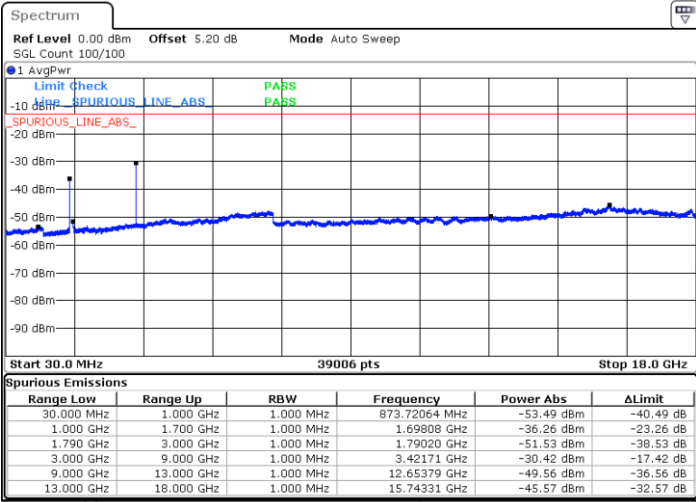

Date: 11.MAY.2019 21:45:26

LTE Band 66 / 10MHz

Middle Channel / QPSK

Middle Channel / 16QAM

Date: 11.MAY.2019 21:36:22

Date: 11.MAY.2019 21:35:14

Highest Channel / QPSK

Highest Channel / 16QAM

Date: 11.MAY.2019 21:50:32

Date: 11.MAY.2019 21:49:48

LTE Band 66 / 15MHz

Lowest Channel / QPSK

Lowest Channel / 16QAM

Date: 11.MAY.2019 22:01:46

Date: 11.MAY.2019 22:00:43

Middle Channel / QPSK

Middle Channel / 16QAM

Date: 11.MAY.2019 21:56:21

Date: 11.MAY.2019 21:55:42

LTE Band 66 / 15MHz

Highest Channel / QPSK

Highest Channel / 16QAM

Date: 11.MAY.2019 22:07:23

Date: 11.MAY.2019 22:05:42