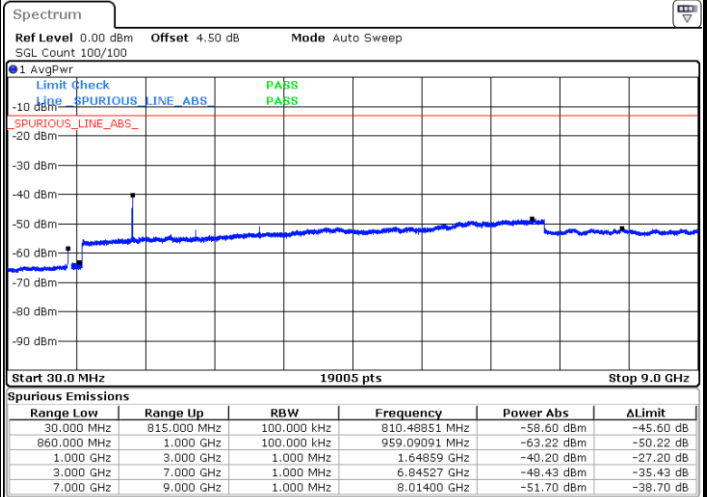

LTE Band 5 / 1.4MHz

Lowest Channel / QPSK

Lowest Channel / 16QAM

Date: 3.MAY.2019 13:26:12

Date: 3.MAY.2019 13:27:12

Middle Channel / QPSK

Middle Channel / 16QAM

Date: 3.MAY.2019 13:28:05

Date: 3.MAY.2019 13:28:33

LTE Band 5 / 1.4MHz

Highest Channel / QPSK

Date: 3.MAY.2019 13:29:30

Highest Channel / 16QAM

Date: 3.MAY.2019 13:29:55

LTE Band 5 / 3MHz

Lowest Channel / QPSK