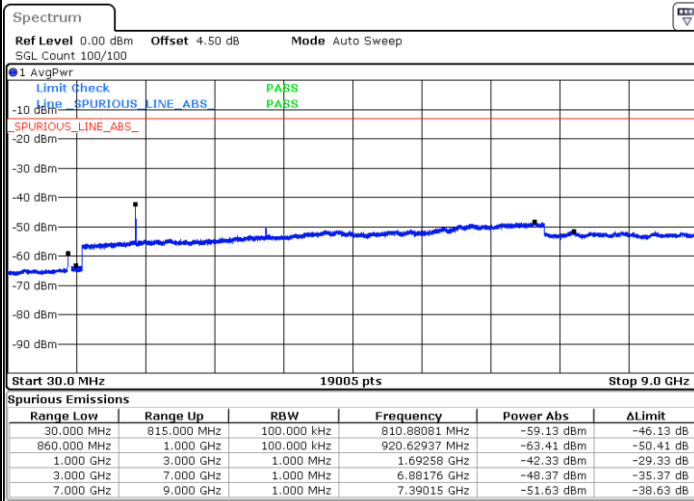

Date: 3.MAY.2019 13:28:33

LTE Band 5 / 1.4MHz

Highest Channel / QPSK

Date: 3.MAY.2019 13:29:30

Highest Channel / 16QAM

Date: 3.MAY.2019 13:29:55

LTE Band 5 / 3MHz

Lowest Channel / QPSK

Date: 3.MAY.2019 14:05:04

Lowest Channel / 16QAM

Date: 3.MAY.2019 14:06:09

LTE Band 5 / 3MHz

Middle Channel / QPSK

Middle Channel / 16QAM

Date: 3.MAY.2019 14:07:14

Date: 3.MAY.2019 14:07:40

Highest Channel / QPSK

Highest Channel / 16QAM

Date: 3.MAY.2019 14:08:35

Date: 3.MAY.2019 14:09:01

LTE Band 5 / 5MHz

Lowest Channel / QPSK

Lowest Channel / 16QAM

Date: 3 MAY.2019 14:21:21