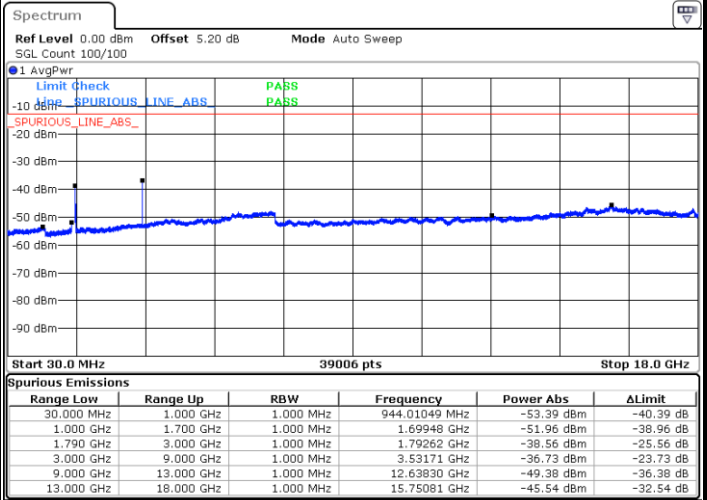

Date: 11.MAY.2019 21:50:32

Date: 11.MAY.2019 21:49:48

LTE Band 66 / 15MHz

Lowest Channel / QPSK

Lowest Channel / 16QAM

Date: 11.MAY.2019 22:01:46

Date: 11.MAY.2019 22:00:43

Middle Channel / QPSK

Middle Channel / 16QAM

Date: 11.MAY.2019 21:56:21

Date: 11.MAY.2019 21:55:42

LTE Band 66 / 15MHz

Highest Channel / QPSK

Highest Channel / 16QAM

Date: 11.MAY.2019 22:07:23

Date: 11.MAY.2019 22:05:42

LTE Band 66 / 20MHz

Lowest Channel / QPSK

Lowest Channel / 16QAM

Date: 11.MAY.2019 22:20:09

Date: 11.MAY.2019 22:19:06

LTE Band 66 / 20MHz

Middle Channel / QPSK

Middle Channel / 16QAM