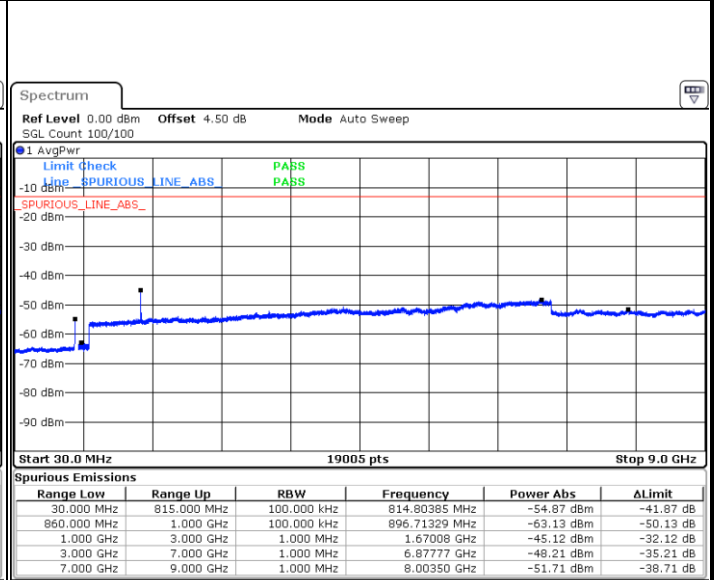

LTE Band 26 / 15MHz

Lowest Channel / QPSK

Lowest Channel / 16QAM

Date: 3 MAY.2019 15:01:26

Date: 3 MAY.2019 15:02:56

Middle Channel / QPSK

Middle Channel / 16QAM

Date: 3 MAY.2019 15:04:17

Date: 3 MAY.2019 15:05:21

LTE Band 26 / 15MHz

Highest Channel / QPSK

Date: 3 MAY.2019 15:08:27

Highest Channel / 16QAM

Date: 3 MAY.2019 15:09:58

CH26765 / QPSK

Date: 8 MAY.2019 15:44:38