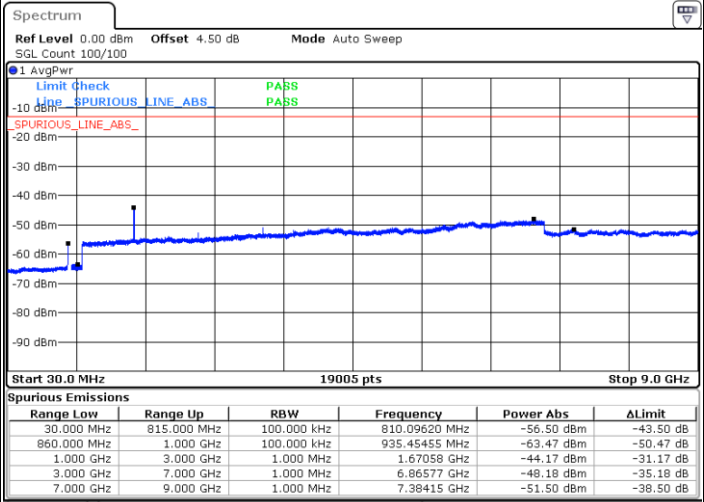

Date: 3.MAY.2019 14:05:04

Lowest Channel / 16QAM

Date: 3.MAY.2019 14:06:09

LTE Band 5 / 3MHz

Middle Channel / QPSK

Middle Channel / 16QAM

Date: 3.MAY.2019 14:07:14

Date: 3.MAY.2019 14:07:40

Highest Channel / QPSK

Highest Channel / 16QAM

Date: 3.MAY.2019 14:08:35

Date: 3.MAY.2019 14:09:01

LTE Band 5 / 5MHz

Lowest Channel / QPSK

Lowest Channel / 16QAM

Date: 3 MAY.2019 14:21:21