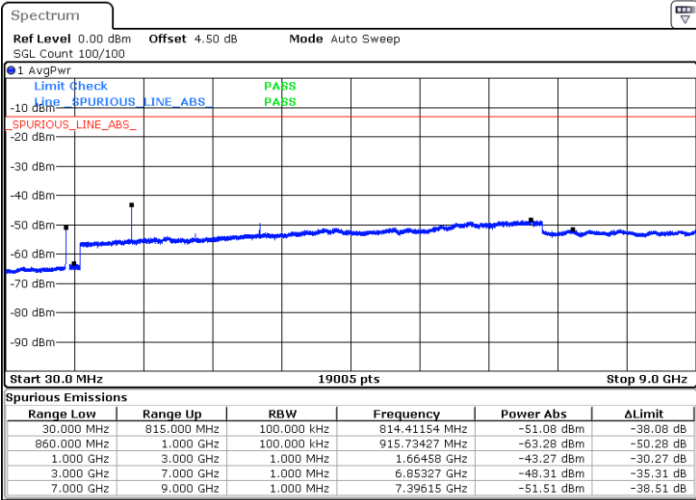

LTE Band 5 / 10MHz

Middle Channel / QPSK

Middle Channel / 16QAM

Date: 3 MAY 2019 14:43:22