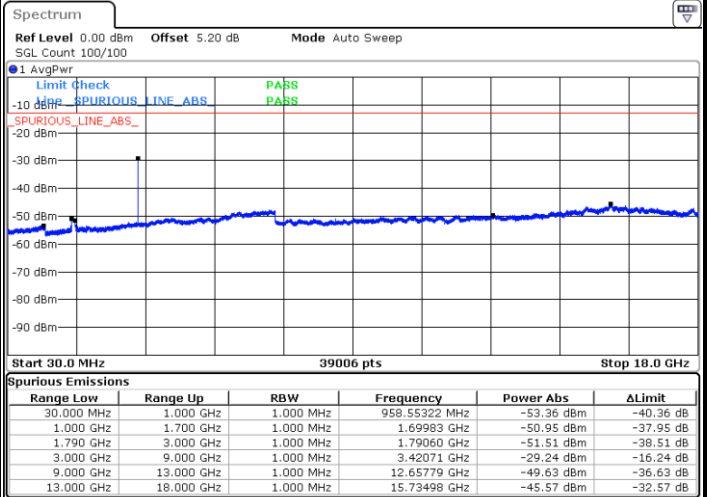

Date: 3.MAY.2019 17:56:37

Date: 3.MAY.2019 17:57:27

LTE Band 66 / 1.4MHz

Lowest Channel / QPSK

Lowest Channel / 16QAM

Date: 11.MAY.2019 21:00:48

Date: 11.MAY.2019 20:55:05

Middle Channel / QPSK

Middle Channel / 16QAM

Date: 11.MAY.2019 20:46:10

Date: 11.MAY.2019 20:45:27

LTE Band 66 / 1.4MHz

Highest Channel / QPSK

Date: 11.MAY.2019 21:08:17

Highest Channel / 16QAM

Date: 11.MAY.2019 21:08:29