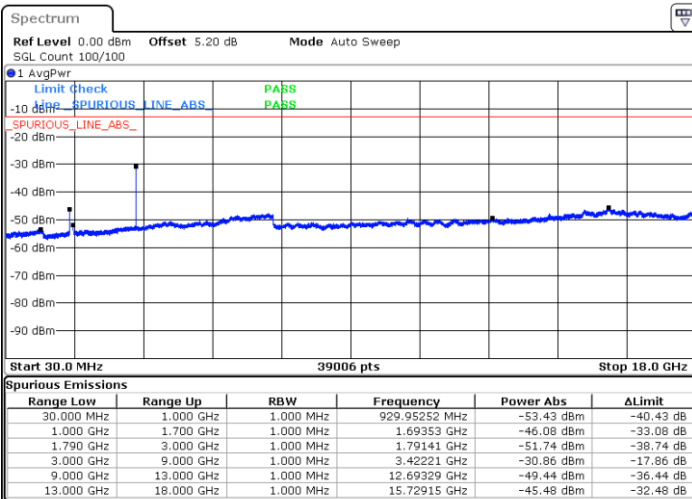

Date: 11.MAY.2019 21:50:32

Date: 11.MAY.2019 21:49:48

LTE Band 66 / 15MHz

Lowest Channel / QPSK

Lowest Channel / 16QAM

Date: 11.MAY.2019 22:01:46

Date: 11.MAY.2019 22:00:43

Middle Channel / QPSK

Middle Channel / 16QAM

Date: 11.MAY.2019 21:56:21

Date: 11.MAY.2019 21:55:42

LTE Band 66 / 15MHz

Highest Channel / QPSK

Highest Channel / 16QAM

Date: 11.MAY.2019 22:07:23

Date: 11.MAY.2019 22:05:42

LTE Band 66 / 20MHz

Lowest Channel / QPSK

Lowest Channel / 16QAM

Date: 11.MAY.2019 22:20:09

Date: 11.MAY.2019 22:19:06

LTE Band 66 / 20MHz

Middle Channel / QPSK

Middle Channel / 16QAM