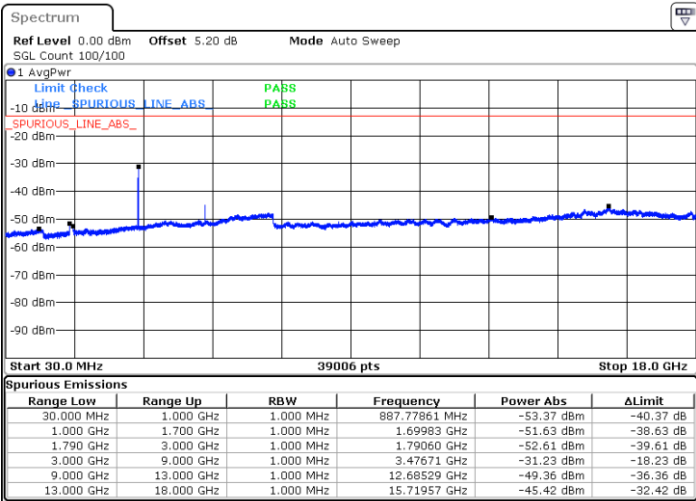

Highest Channel / QPSK

Date: 11.MAY.2019 21:29:33

Highest Channel / 16QAM

Date: 11.MAY.2019 21:28:40

LTE Band 66 / 10MHz

Lowest Channel / QPSK

Date: 11.MAY.2019 21:46:15

Lowest Channel / 16QAM

Date: 11.MAY.2019 21:45:26

LTE Band 66 / 10MHz

Middle Channel / QPSK

Middle Channel / 16QAM

Date: 11.MAY.2019 21:36:22

Date: 11.MAY.2019 21:35:14

Highest Channel / QPSK

Highest Channel / 16QAM

Date: 11.MAY.2019 21:50:32

Date: 11.MAY.2019 21:49:48

LTE Band 66 / 15MHz

Lowest Channel / QPSK

Lowest Channel / 16QAM

Date: 11.MAY.2019 22:01:46

Date: 11.MAY.2019 22:00:43

Middle Channel / QPSK

Middle Channel / 16QAM

Date: 11.MAY.2019 21:56:21

Date: 11.MAY.2019 21:55:42

LTE Band 66 / 15MHz

Highest Channel / QPSK

Highest Channel / 16QAM

Date: 11.MAY.2019 22:07:23

Date: 11.MAY.2019 22:05:42