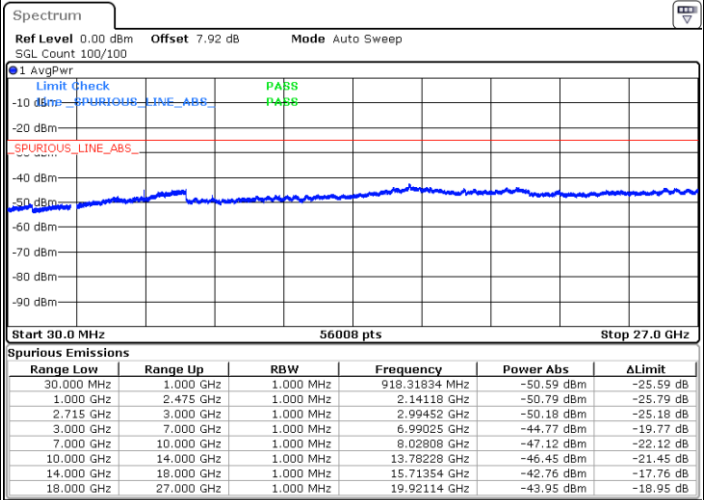

Date: 3.MAY.2019 19:08:33

Date: 3.MAY.2019 19:09:22

Highest Channel / QPSK

Highest Channel / 16QAM

Date: 3.MAY.2019 19:11:06

Date: 3.MAY.2019 19:11:56

LTE Band 41 / 15MHz

Lowest Channel / QPSK

Lowest Channel / 16QAM

Date: 3.MAY.2019 18:57:37

Date: 3.MAY.2019 18:59:13

Middle Channel / QPSK

Middle Channel / 16QAM

Date: 3.MAY.2019 19:00:55

Date: 3.MAY.2019 19:01:43

LTE Band 41 / 15MHz

Highest Channel / QPSK

Date: 3.MAY.2019 19:03:24

Highest Channel / 16QAM

Date: 3.MAY.2019 19:04:13

LTE Band 41 / 20MHz

Lowest Channel / QPSK

Date: 3.MAY.2019 17:49:08

Lowest Channel / 16QAM