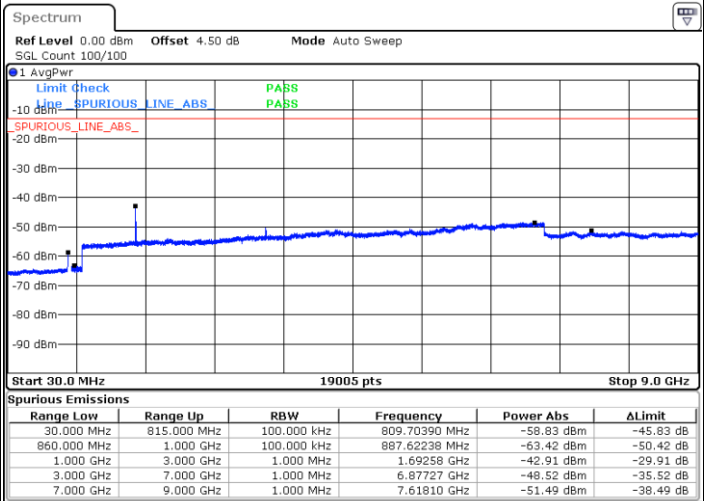

Date: 3.MAY.2019 14:05:04

Lowest Channel / 16QAM

Date: 3.MAY.2019 14:06:09

LTE Band 5 / 3MHz

Middle Channel / QPSK

Middle Channel / 16QAM

Date: 3.MAY.2019 14:07:14

Date: 3.MAY.2019 14:07:40

Highest Channel / QPSK

Highest Channel / 16QAM

Date: 3.MAY.2019 14:08:35

Date: 3.MAY.2019 14:09:01

LTE Band 5 / 5MHz

Lowest Channel / QPSK

Lowest Channel / 16QAM

Date: 3 MAY.2019 14:21:21