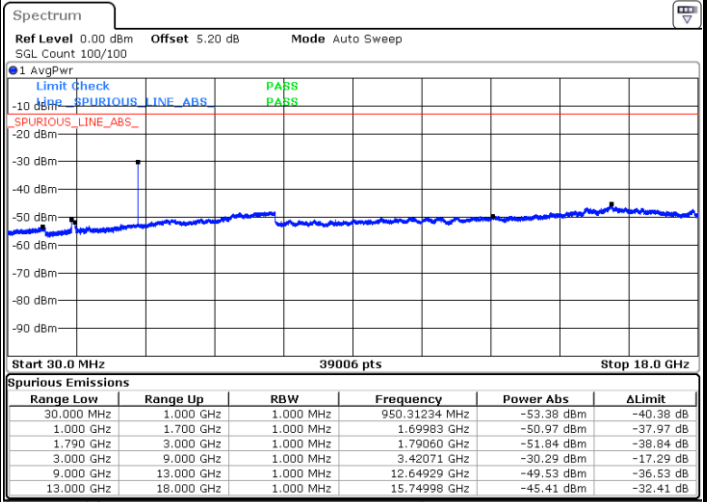

LTE Band 66 / 3MHz

Lowest Channel / QPSK

Date: 11.MAY.2019 20:37:31

Lowest Channel / 16QAM

Date: 11.MAY.2019 20:35:40

LTE Band 66 / 3MHz

Middle Channel / QPSK

Middle Channel / 16QAM

Date: 11.MAY.2019 20:41:58

Date: 11.MAY.2019 20:41:09

Highest Channel / QPSK

Highest Channel / 16QAM

Date: 11.MAY.2019 20:24:18

Date: 11.MAY.2019 20:27:18

LTE Band 66 / 5MHz

Lowest Channel / QPSK

Lowest Channel / 16QAM

Date: 11.MAY.2019 21:24:18

Date: 11.MAY.2019 21:22:50

Middle Channel / QPSK

Middle Channel / 16QAM

Date: 11.MAY.2019 21:17:55

Date: 11.MAY.2019 21:17:08

LTE Band 66 / 5MHz

Highest Channel / QPSK

Date: 11.MAY.2019 21:29:33

Highest Channel / 16QAM

Date: 11.MAY.2019 21:28:40

LTE Band 66 / 10MHz

Lowest Channel / QPSK

Date: 11.MAY.2019 21:46:15

Lowest Channel / 16QAM