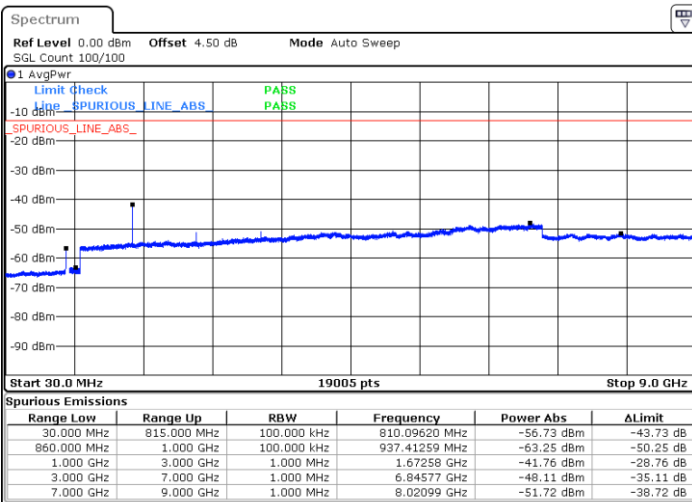

LTE Band 5 / 1.4MHz

Lowest Channel / QPSK

Lowest Channel / 16QAM

Date: 3.MAY.2019 13:26:12

Date: 3.MAY.2019 13:27:12

Middle Channel / QPSK

Middle Channel / 16QAM

Date: 3.MAY.2019 13:28:05

Date: 3.MAY.2019 13:28:33

LTE Band 5 / 1.4MHz

Highest Channel / QPSK

Date: 3.MAY.2019 13:29:30

Highest Channel / 16QAM

Date: 3.MAY.2019 13:29:55

LTE Band 5 / 3MHz

Lowest Channel / QPSK