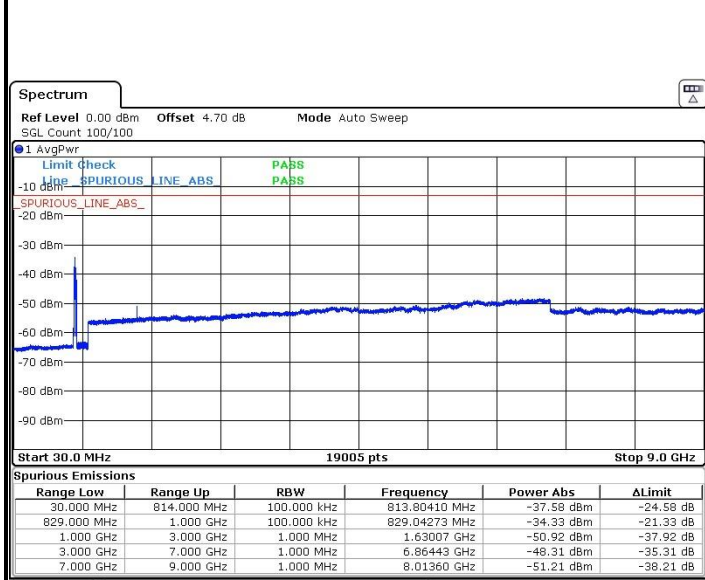

LTE Band 26 / 15MHz

Lowest Channel / QPSK

Lowest Channel / 16QAM

Date: 3 MAY.2019 15:01:26

Date: 3 MAY.2019 15:02:56

Middle Channel / QPSK

Middle Channel / 16QAM

Date: 3 MAY.2019 15:04:17

Date: 3 MAY.2019 15:05:21

LTE Band 26 / 15MHz

Highest Channel / QPSK

Date: 3 MAY.2019 15:08:27

Highest Channel / 16QAM

Date: 3 MAY.2019 15:09:58

CH26765 / QPSK

Date: 8 MAY.2019 15:44:38