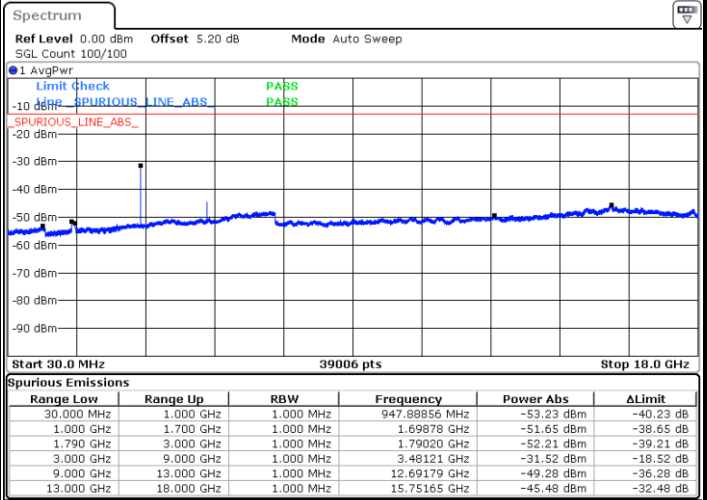

Lowest Channel / 16QAM

Date: 11.MAY.2019 21:24:18

Date: 11.MAY.2019 21:22:50

Middle Channel / QPSK

Middle Channel / 16QAM

Date: 11.MAY.2019 21:17:55

Date: 11.MAY.2019 21:17:08

LTE Band 66 / 5MHz

Highest Channel / QPSK

Date: 11.MAY.2019 21:29:33

Highest Channel / 16QAM

Date: 11.MAY.2019 21:28:40

LTE Band 66 / 10MHz

Lowest Channel / QPSK

Date: 11.MAY.2019 21:46:15

Lowest Channel / 16QAM

Date: 11.MAY.2019 21:45:26

LTE Band 66 / 10MHz

Middle Channel / QPSK

Middle Channel / 16QAM

Date: 11.MAY.2019 21:36:22

Date: 11.MAY.2019 21:35:14

Highest Channel / QPSK

Highest Channel / 16QAM