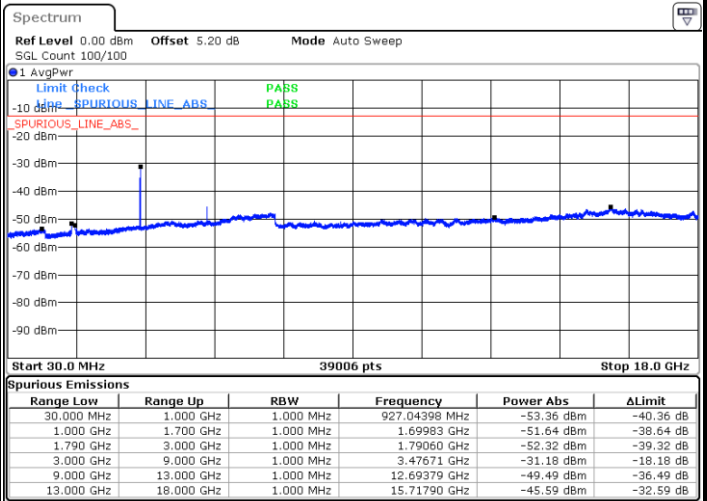

Highest Channel / QPSK

Date: 11.MAY.2019 21:29:33

Highest Channel / 16QAM

Date: 11.MAY.2019 21:28:40

LTE Band 66 / 10MHz

Lowest Channel / QPSK

Date: 11.MAY.2019 21:46:15

Lowest Channel / 16QAM

Date: 11.MAY.2019 21:45:26

LTE Band 66 / 10MHz

Middle Channel / QPSK

Middle Channel / 16QAM

Date: 11.MAY.2019 21:36:22

Date: 11.MAY.2019 21:35:14

Highest Channel / QPSK

Highest Channel / 16QAM

Date: 11.MAY.2019 21:50:32

Date: 11.MAY.2019 21:49:48

LTE Band 66 / 15MHz

Lowest Channel / QPSK

Lowest Channel / 16QAM

Date: 11.MAY.2019 22:01:46

Date: 11.MAY.2019 22:00:43

Middle Channel / QPSK

Middle Channel / 16QAM

Date: 11.MAY.2019 21:56:21

Date: 11.MAY.2019 21:55:42

LTE Band 66 / 15MHz

Highest Channel / QPSK

Highest Channel / 16QAM

Date: 11.MAY.2019 22:07:23

Date: 11.MAY.2019 22:05:42