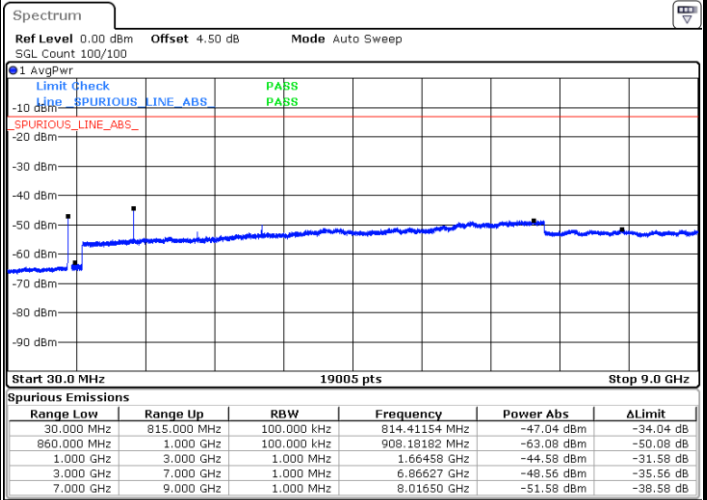

Date: 3 MAY 2019 14:43:49