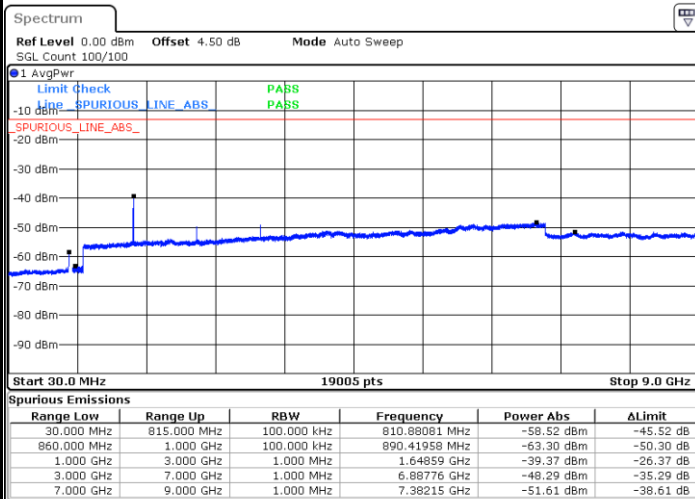

Date: 3.MAY.2019 13:28:33

LTE Band 5 / 1.4MHz

Highest Channel / QPSK

Date: 3.MAY.2019 13:29:30

Highest Channel / 16QAM

Date: 3.MAY.2019 13:29:55

LTE Band 5 / 3MHz

Lowest Channel / QPSK