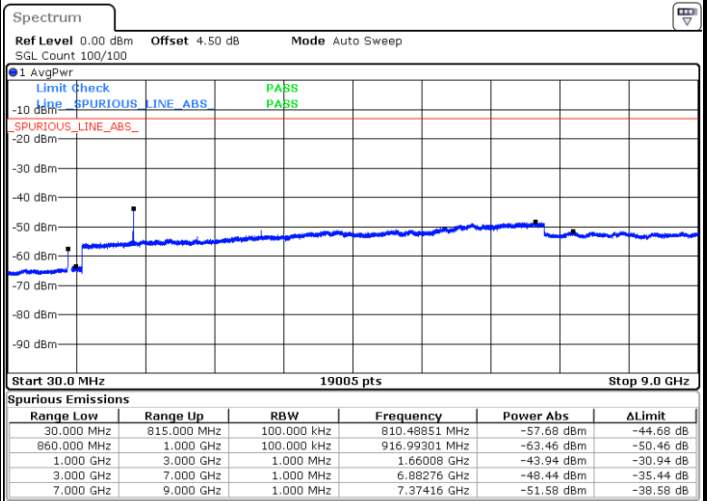

LTE Band 26 / 15MHz

Lowest Channel / QPSK

Lowest Channel / 16QAM

Date: 3 MAY.2019 15:01:26

Date: 3 MAY.2019 15:02:56

Middle Channel / QPSK

Middle Channel / 16QAM

Date: 3 MAY.2019 15:04:17

Date: 3 MAY.2019 15:05:21

LTE Band 26 / 15MHz

Highest Channel / QPSK

Date: 3 MAY.2019 15:08:27

Highest Channel / 16QAM

Date: 3 MAY.2019 15:09:58

CH26765 / QPSK

Date: 8 MAY.2019 15:44:38