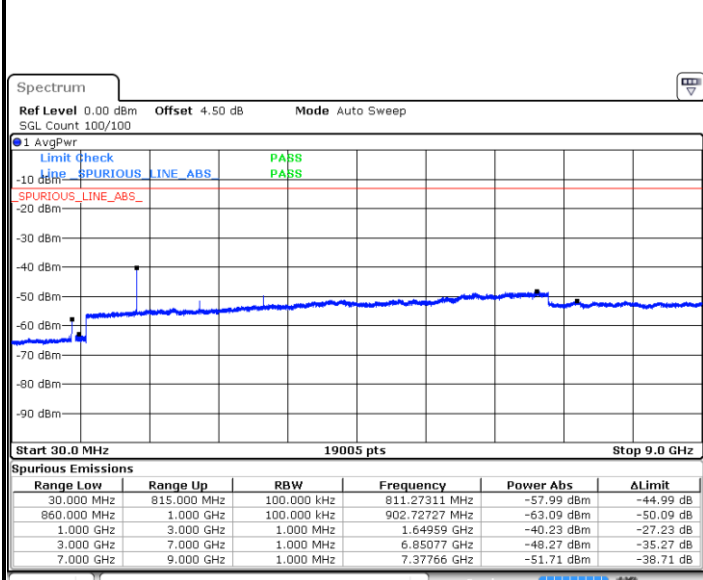

Highest Channel / QPSK

Highest Channel / 16QAM

Date: 3.MAY.2019 14:08:35

Date: 3.MAY.2019 14:09:01

LTE Band 5 / 5MHz

Lowest Channel / QPSK

Lowest Channel / 16QAM

Date: 3 MAY.2019 14:21:21

Date: 3 MAY.2019 14:23:31

Middle Channel / QPSK

Middle Channel / 16QAM

Date: 3 MAY.2019 14:25:09

Date: 3 MAY.2019 14:25:36

LTE Band 5 / 5MHz

Highest Channel / QPSK

Date: 3.MAY.2019 14:26:59

Highest Channel / 16QAM

Date: 3.MAY.2019 14:27:38

LTE Band 5 / 10MHz

Lowest Channel / QPSK

Date: 3.MAY.2019 14:41:55

Lowest Channel / 16QAM

Date: 3.MAY.2019 14:42:22

LTE Band 5 / 10MHz