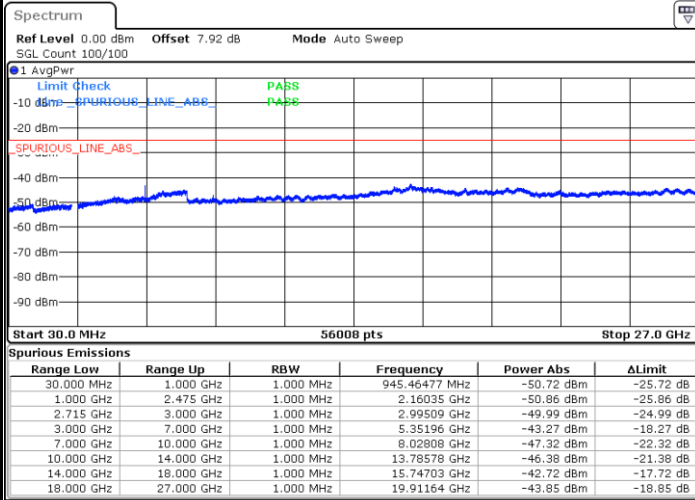

Date: 3.MAY.2019 19:08:33

Date: 3.MAY.2019 19:09:22

Highest Channel / QPSK

Highest Channel / 16QAM

Date: 3.MAY.2019 19:11:06

Date: 3.MAY.2019 19:11:56

LTE Band 41 / 15MHz

Lowest Channel / QPSK

Lowest Channel / 16QAM

Date: 3.MAY.2019 18:57:37

Date: 3.MAY.2019 18:59:13

Middle Channel / QPSK

Middle Channel / 16QAM

Date: 3.MAY.2019 19:00:55

Date: 3.MAY.2019 19:01:43

LTE Band 41 / 15MHz

Highest Channel / QPSK

Date: 3.MAY.2019 19:03:24

Highest Channel / 16QAM

Date: 3.MAY.2019 19:04:13

LTE Band 41 / 20MHz

Lowest Channel / QPSK

Date: 3.MAY.2019 17:49:08

Lowest Channel / 16QAM