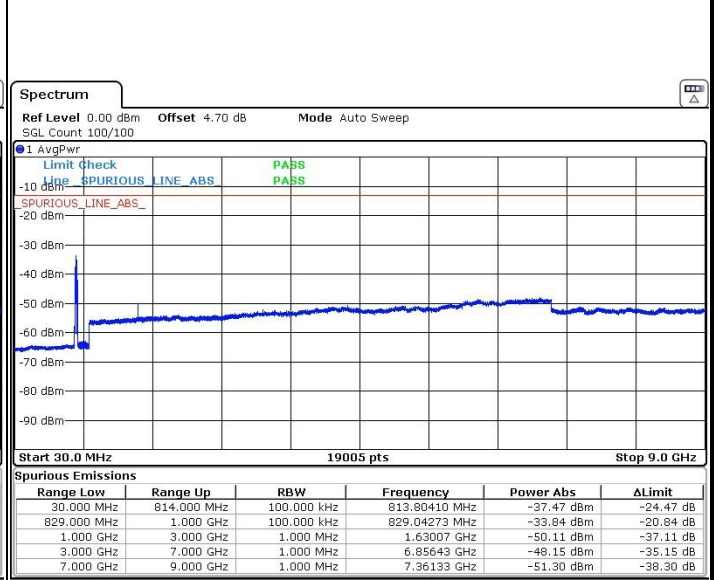

CH26765 / 16QAM

Date: 8 MAY.2019 15:45:16