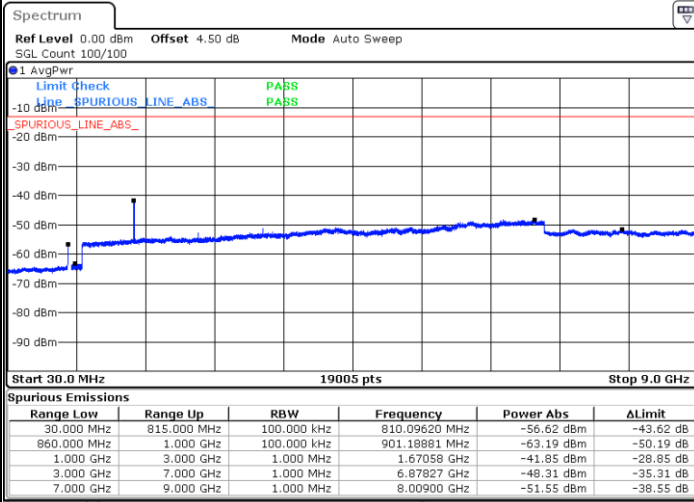

Date: 3.MAY.2019 14:05:04

Lowest Channel / 16QAM

Date: 3.MAY.2019 14:06:09

LTE Band 5 / 3MHz

Middle Channel / QPSK

Middle Channel / 16QAM

Date: 3.MAY.2019 14:07:14

Date: 3.MAY.2019 14:07:40

Highest Channel / QPSK

Highest Channel / 16QAM

Date: 3.MAY.2019 14:08:35

Date: 3.MAY.2019 14:09:01

LTE Band 5 / 5MHz

Lowest Channel / QPSK

Lowest Channel / 16QAM

Date: 3 MAY.2019 14:21:21