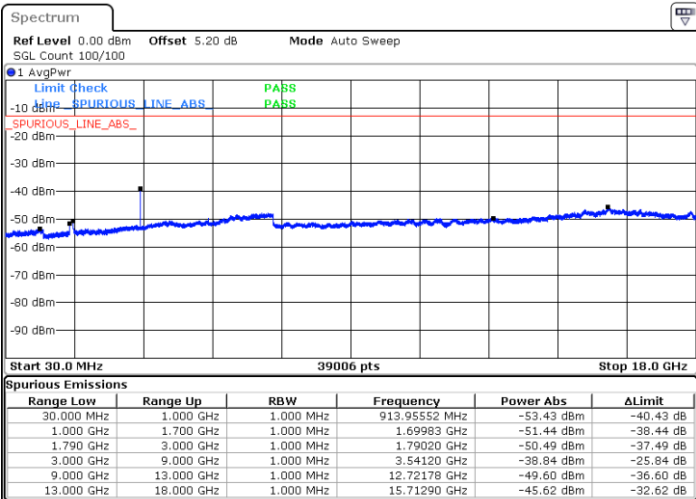

Highest Channel / QPSK

Date: 11.MAY.2019 21:29:33

Highest Channel / 16QAM

Date: 11.MAY.2019 21:28:40

LTE Band 66 / 10MHz

Lowest Channel / QPSK

Date: 11.MAY.2019 21:46:15

Lowest Channel / 16QAM

Date: 11.MAY.2019 21:45:26

LTE Band 66 / 10MHz

Middle Channel / QPSK

Middle Channel / 16QAM

Date: 11.MAY.2019 21:36:22

Date: 11.MAY.2019 21:35:14

Highest Channel / QPSK

Highest Channel / 16QAM

Date: 11.MAY.2019 21:50:32

Date: 11.MAY.2019 21:49:48

LTE Band 66 / 15MHz

Lowest Channel / QPSK

Lowest Channel / 16QAM

Date: 11.MAY.2019 22:01:46

Date: 11.MAY.2019 22:00:43

Middle Channel / QPSK

Middle Channel / 16QAM

Date: 11.MAY.2019 21:56:21

Date: 11.MAY.2019 21:55:42

LTE Band 66 / 15MHz

Highest Channel / QPSK

Highest Channel / 16QAM

Date: 11.MAY.2019 22:07:23

Date: 11.MAY.2019 22:05:42