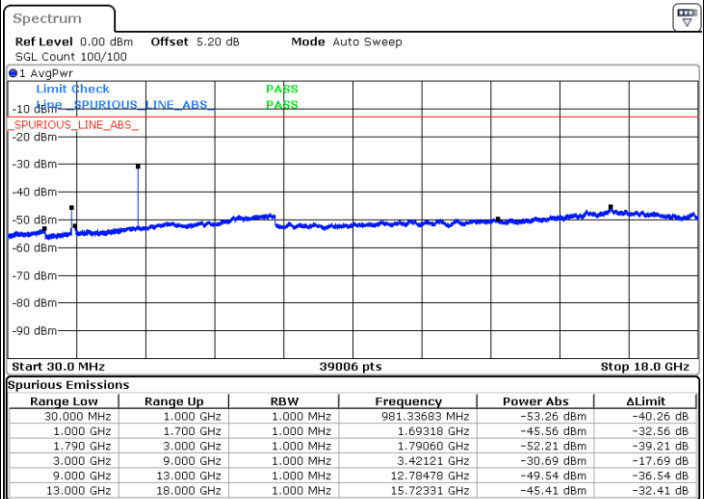

Lowest Channel / 16QAM

Date: 11.MAY.2019 21:24:18

Date: 11.MAY.2019 21:22:50

Middle Channel / QPSK

Middle Channel / 16QAM

Date: 11.MAY.2019 21:17:55

Date: 11.MAY.2019 21:17:08

LTE Band 66 / 5MHz

Highest Channel / QPSK

Date: 11.MAY.2019 21:29:33

Highest Channel / 16QAM

Date: 11.MAY.2019 21:28:40

LTE Band 66 / 10MHz

Lowest Channel / QPSK

Date: 11.MAY.2019 21:46:15

Lowest Channel / 16QAM

Date: 11.MAY.2019 21:45:26

LTE Band 66 / 10MHz

Middle Channel / QPSK

Middle Channel / 16QAM

Date: 11.MAY.2019 21:36:22

Date: 11.MAY.2019 21:35:14

Highest Channel / QPSK

Highest Channel / 16QAM