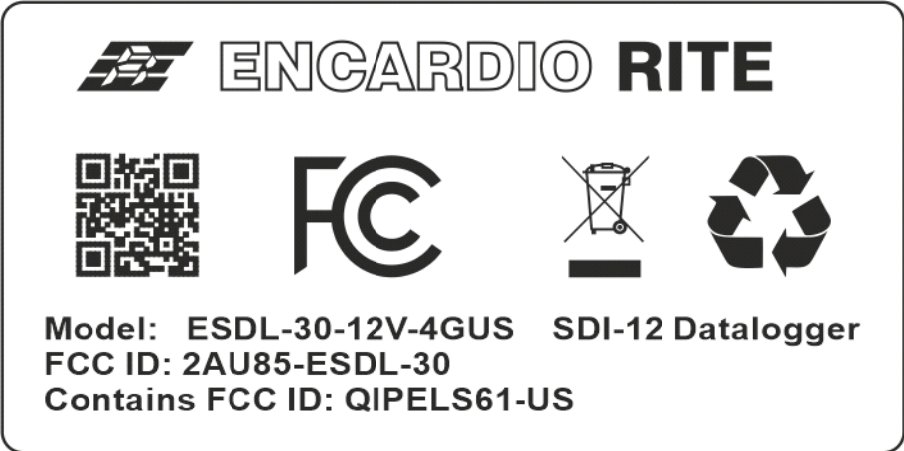

EXHIBITA-FCC ID LABEL AND LOCATION

FCC ID Label

FCC ID Label Location Information

The label shown shall be permanently affixed at a conspicuous location on the device and be readily visible to the time purchase (Labeling requirements per 2.295)