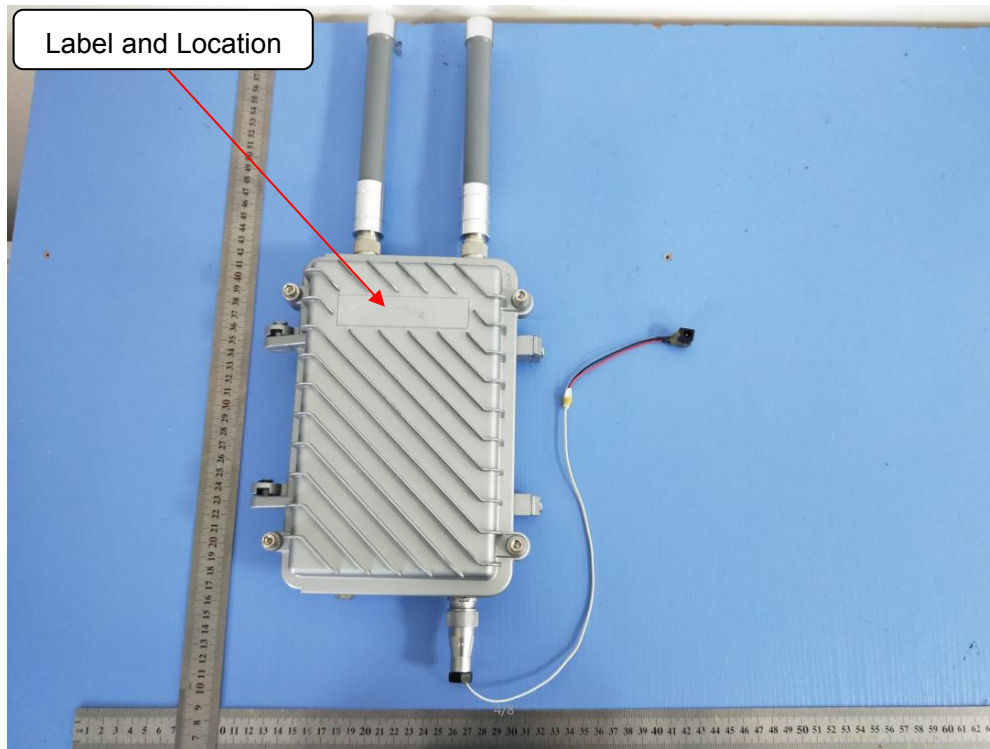

Label and Location

Data Collector
Model No.: FLCC-100
FCC ID: 2AU7Z-FLCC100

Size: L: 4.0cm*W: 3.0cm

1