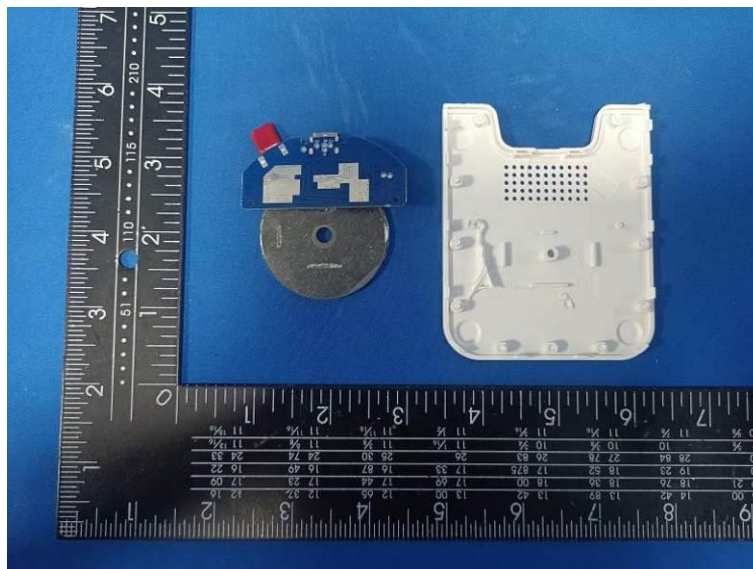

## Internal Photos of the EUT

Loop coil Antenna