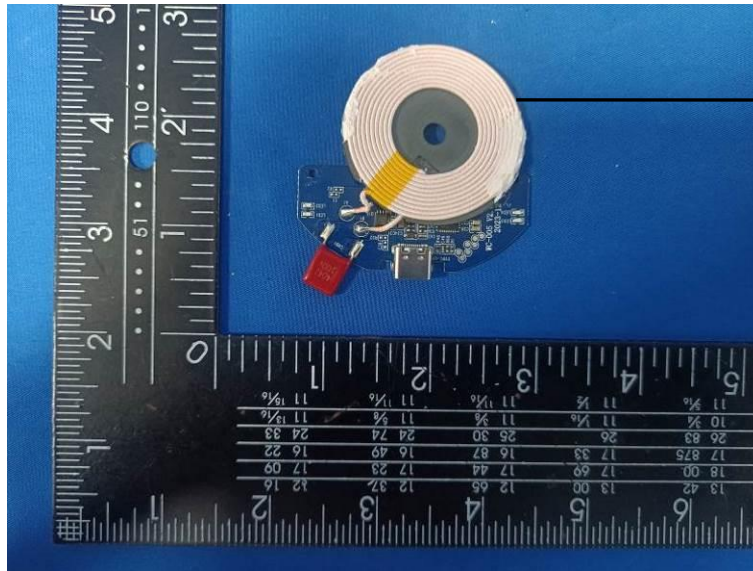

## Internal Photos of the EUT

Loop coil Antenna