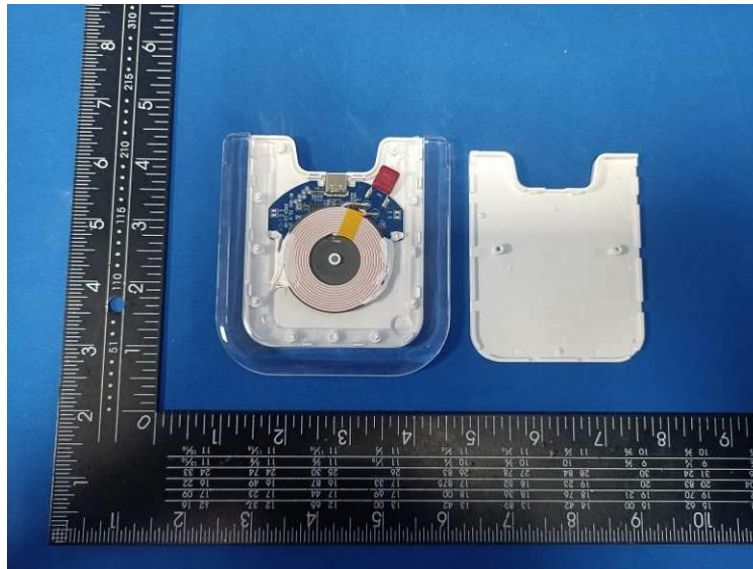

## Internal Photos of the EUT

Loop coil Antenna