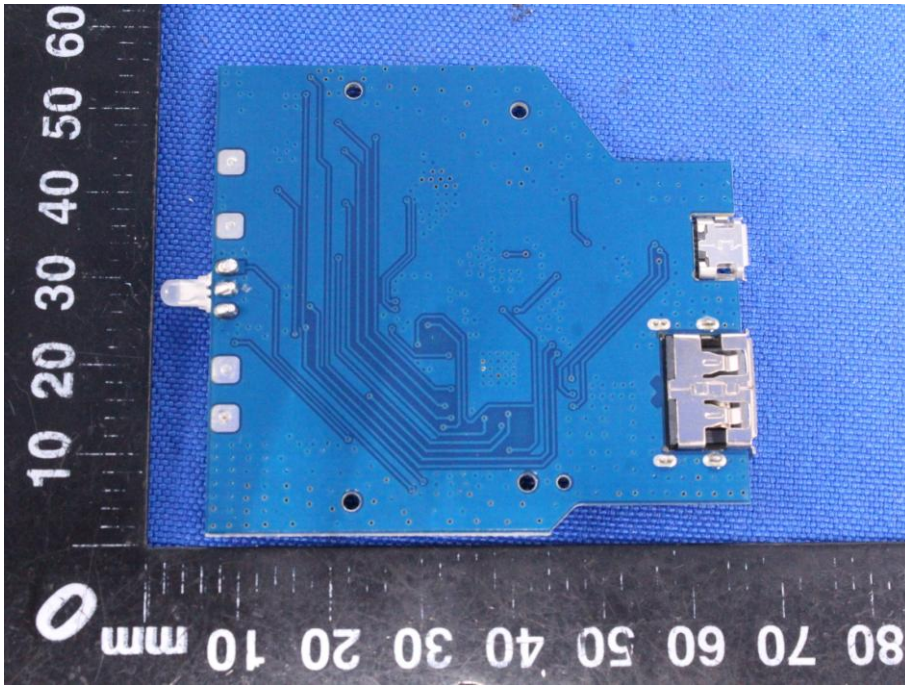

## Appendix B: Photographs of EUT

Product: Wireless Charging Station with Built-in Smart Watch Holder

Model: 035-7316-6

Internal Photos

Antenna