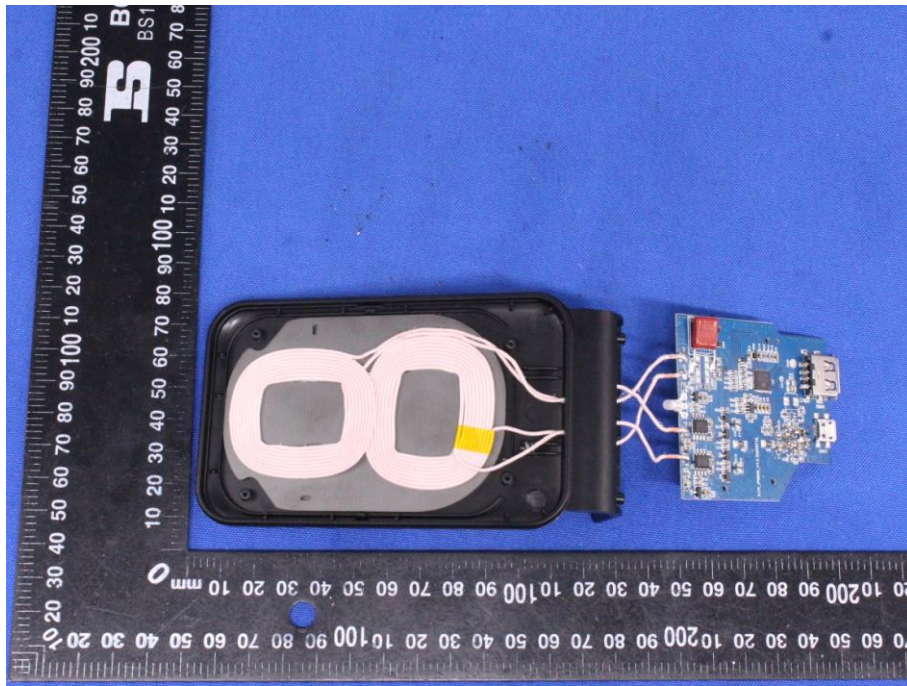

## Appendix B: Photographs of EUT

Product: Wireless Charging Station with Built-in Smart Watch Holder

Model: 035-7316-6

Internal Photos

Antenna