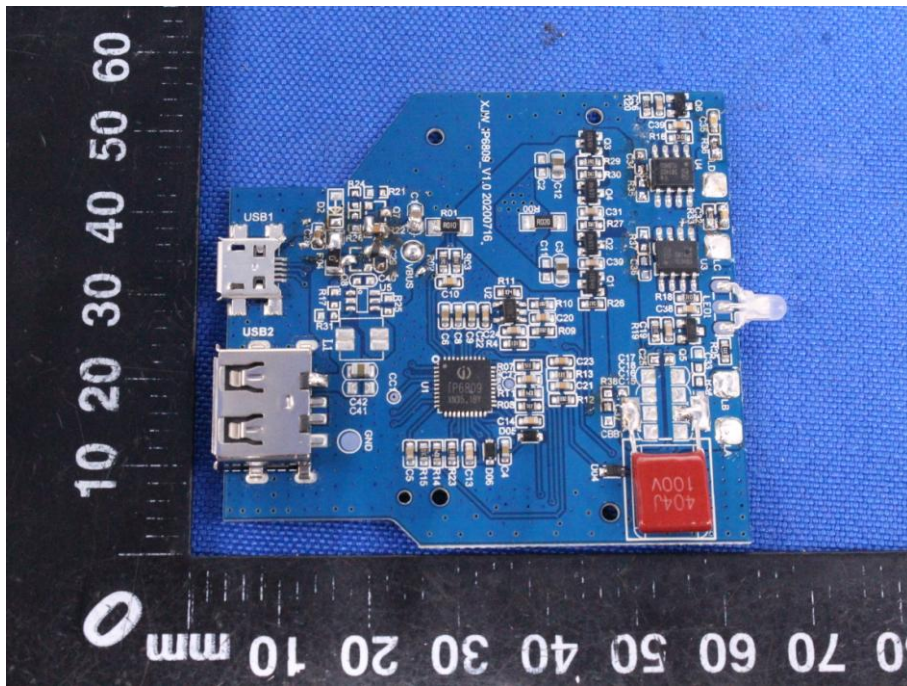

## Appendix B: Photographs of EUT

Product: Wireless Charging Station with Built-in Smart Watch Holder

Model: 035-7316-6

Internal Photos

Antenna