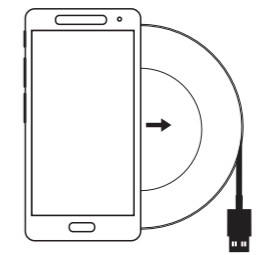

- 2.Devices with reserved wireless charging interface beside its battery.**
Samsung Galaxy S3,S4,S5,Note2,Note3,Note4,etc.

- 3.Devices with wireless charging receiver in its protection case or additional.**
iPhone5/5s,iPhone6,iPhone 6 Plus,Etc

USAGE

1st.Connect USB charge cable to AC adapter or Laptop USB port.

2nd.The red LED indicator lights will indicate charging status

3rd.Put the mobile phone on the wireless charge area , please confirm the mobile' s receiver is aligned with the charging area. When mobile phone start charging the green led indicator is light up automatically.

STANDARD ACCESSORIES

- Wireless charger pad
- User manual

PRODUCT SPECIFICATION

- Input : 9V/1.7A
- Output : 5W,10W,15W
- Efficiency : ≥72 %
- Transmission distance : ≥ 7mm.

ATTENTION

- * Please do not use the product with wet hands.
- * Please do not use wet cloth clean the product.
- * Please do not hit or drop the product.
- * Do not contact the product with liquid.
- * Please do not use this product under the extremely hot environment.
- * Please do not use this product under the extreme damp environment.
- * Any artificial damage, not the product defects, the responsibility will be borne by the consumers.
- * This product appearance has registered patent, any copyright infringement, the company will appeal to law.