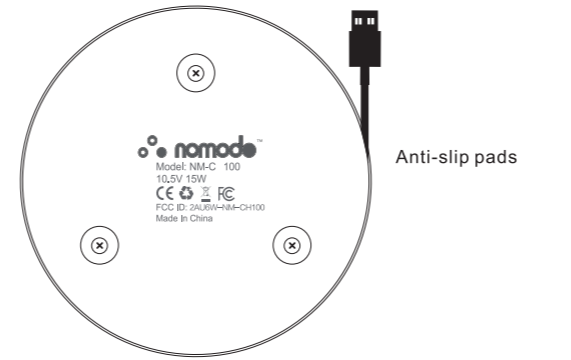

WIRELESS & LIMITLESS

PRODUCT INTRODUCTION

Simply convenient, enjoy the true comfort of wireless charging, this wireless charging pad allows you to charge any wireless devices without the mess of charging cables.

PRODUCT OUTLINE

APPLICABLE DEVICES

- 1.Devices with built-in wireless charging receiver.**
Samsung S6,S6 edge
Google Nexus 4 Nexus 5 Nexus 6 Nexus 7
HTC 8x(VERIZON) Droid DNA
LG G2(VERIZON) Lucid 2 Lucid 3 Spectrum 2
MOTO Droid Maxx Droid Mini 360
Nokia Lumia 928 Lumia 929 Lumia 930 Lumia 1020 Lumia 1520
More.....

STANDARD ACCESSORIES

- Wireless charger pad
- User manual

PRODUCT SPECIFICATION

- Input : 9V/1.7A
- Output : 5W,10W,15W
- Efficiency : ≥72 %
- Transmission distance : ≥ 7mm.

ATTENTION

- * Please do not use the product with wet hands.
- * Please do not use wet cloth clean the product.
- * Please do not hit or drop the product.
- * Do not contact the product with liquid.
- * Please do not use this product under the extremely hot environment.
- * Please do not use this product under the extreme damp environment.
- * Any artificial damage, not the product defects, the responsibility will be borne by the consumers.
- * This product appearance has registered patent, any copyright infringement, the company will appeal to law.