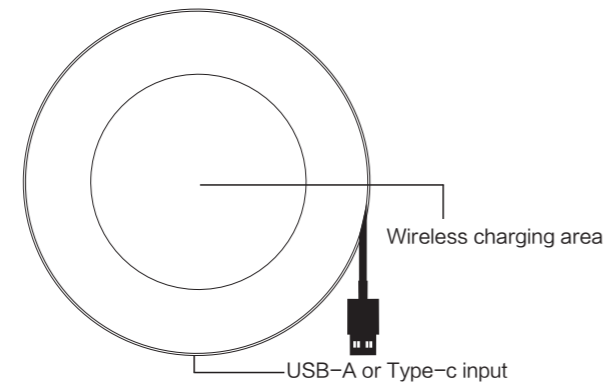

WIRELESS & LIMITLESS

PRODUCT INTRODUCTION

Simply convenient, enjoy the true comfort of wireless charging, this wireless charging pad allows you to charge any wireless devices without the mess of charging cables.

PRODUCT OUTLINE