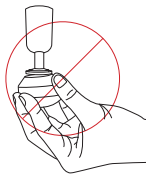

✗
Incorrect