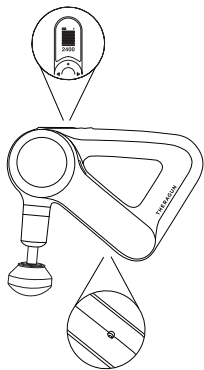

Charging the Theragun Elite

1. After turning off the device, plug the power adapter into the Theragun Elite's charging port.
2. The battery level will appear on the OLED screen, blinking until the battery is fully charged.
3. Charging is complete when the OLED screen shows 100% and the battery icon is full.

The Theragun Elite is wireless charging enabled. For more on wireless charging, visit [Therabody.com](https://www.therabody.com).

Cleaning Instructions:

For the most hygienic Theragun device experience, sanitize it after each use by:

1. Wiping the device with a disinfectant wipe to remove any residue
2. Once the device is residue-free, use a new wipe to disinfect the surface area by wiping all sides in a downward motion.