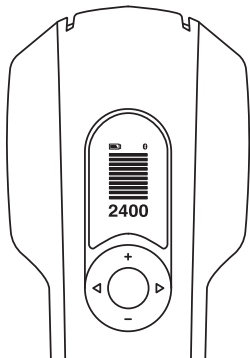

Smart Features

Your Theragun Elite is smart device enabled with Bluetooth connectivity, designed to pair seamlessly with the Therabody app. When you download the app, you'll be guided through a step-by-step setup and shown how to pair your device.

Once paired with your device, the app can remotely adjust speed, activate guided treatment presets, and make real-time recommendations based on usage. Your Theragun Elite's OLED screen supports your app experience by displaying current speed and force to help guide your treatment.

Scan the QR code
to get started.