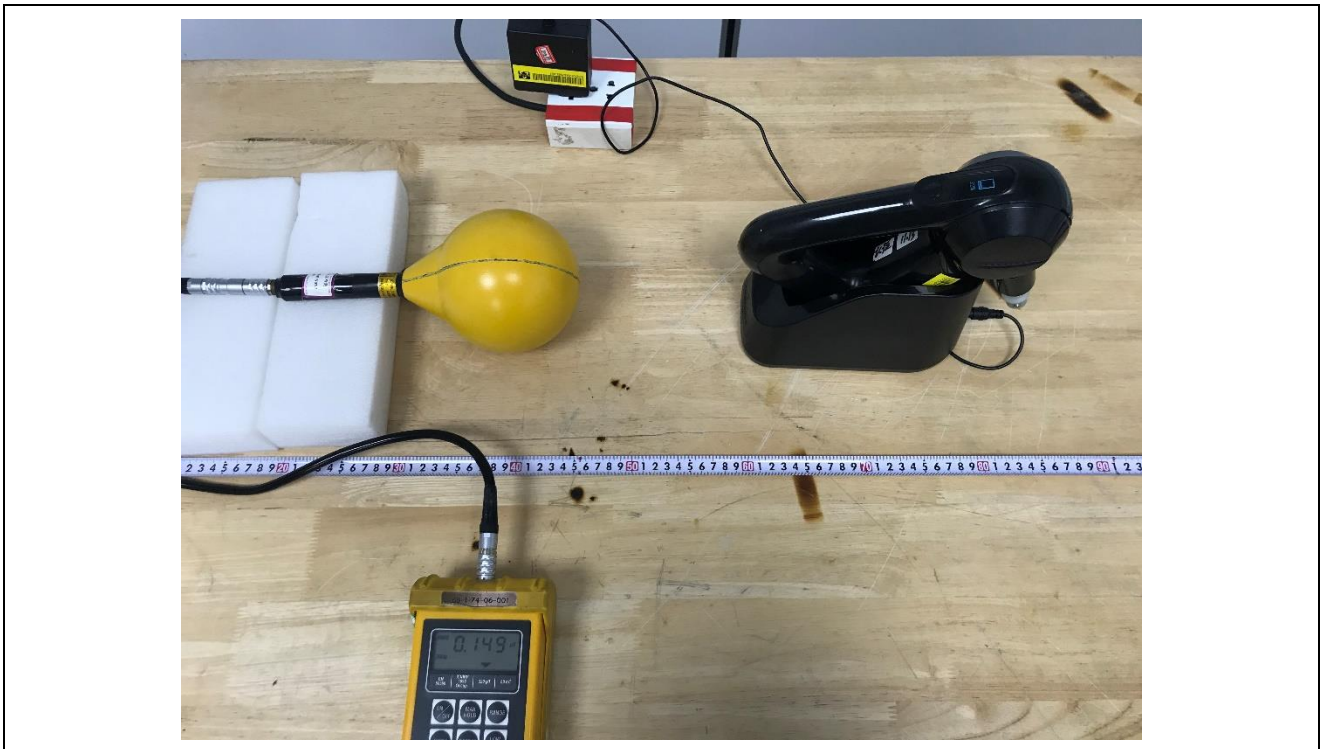

Test Setup Photos

Conducted Emission test

Remark: Wireless charging mode

Radiated Emission test (9 kHz to 30MHz)

Remark: Wireless charging mode

Radiated Emission test (30 MHz to 1000MHz)

Remark: Wireless charging mode

Radiated Emission test (30 MHz to 1000MHz)

Remark: Bluetooth communication

Radiated Emission test (1GHz to 18GHz)

Remark: Bluetooth communication

Radiated Emission test (Above 18GHz)

Remark: Bluetooth communication

RF exposure Estimation

Remark: Front side

RF exposure Estimation

Remark: Rear side

RF exposure Estimation

Remark: Left side

RF exposure Estimation

Remark: Right side