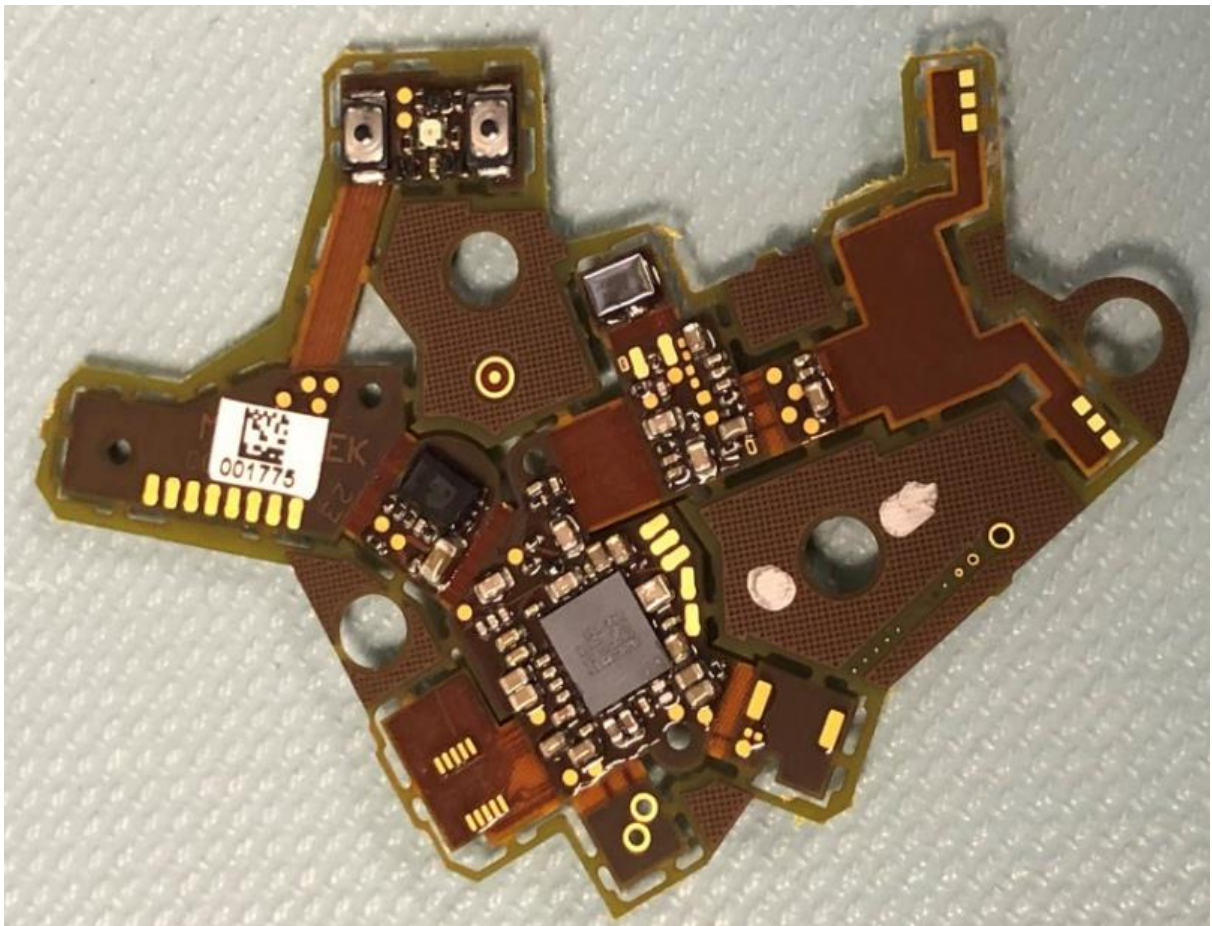

Technical Construction File for Advanced Bionics Marvel CI Sound Processor

Contents

1.0	Product List	2
2.0	Internal Pictures	2

1.0 Product List

Product Name	Model Number
Naída CI M90	CI-5293
Naída CI M30	CI-5294
Sky CI M90	CI-5295

2.0 Internal Pictures

PCBA Top Layer

PCBA Bottom Layer

Assembly Side Views

Assembly Top Views

Antenna Top View

Antenna Bottom View